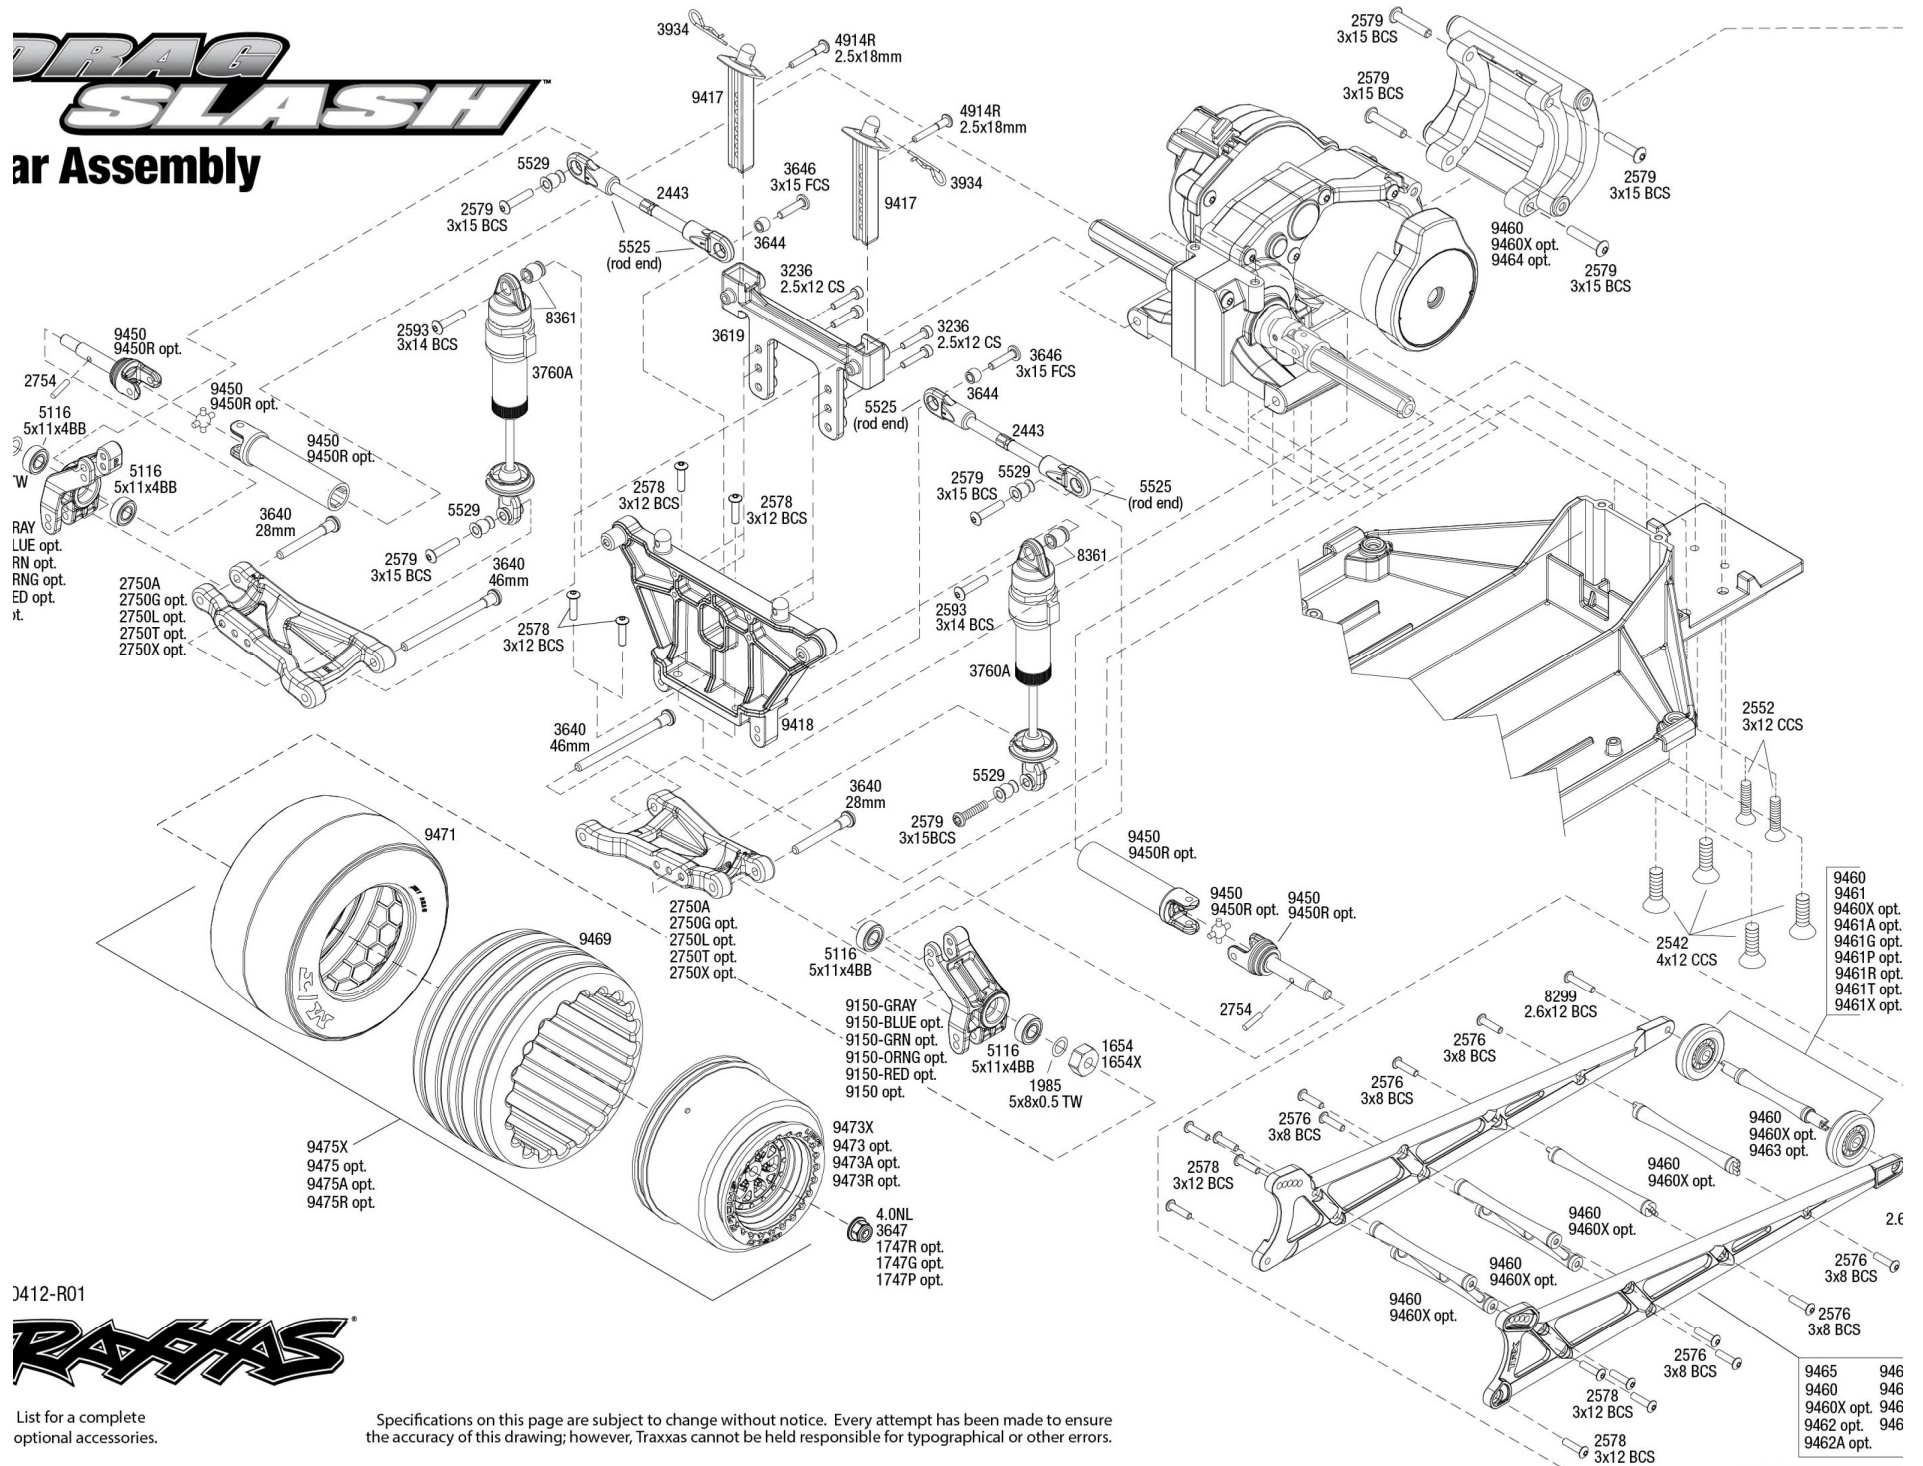

DRAG SLASH

Bar Assembly

J412-R01

List for a complete optional accessories.

Specifications on this page are subject to change without notice. Every attempt has been made to ensure the accuracy of this drawing; however, Traxxas cannot be held responsible for typographical or other errors.

DRAG SLASH

Chassis Assembly

REV 2404

List for a complete optional accessories.

Specifications on this page are subject to change without notice. Every attempt has been made to ensure the accuracy of this drawing; however, Traxxas cannot be held responsible for typographical or other errors.

DRAG SLASH

Front Assembly

See Parts List for a complete listing of optional accessories.

Specifications on this page are subject to change without notice. Every attempt has been made to ensure the accuracy of this drawing; however, Traxxas cannot be held responsible for typographical or other errors.