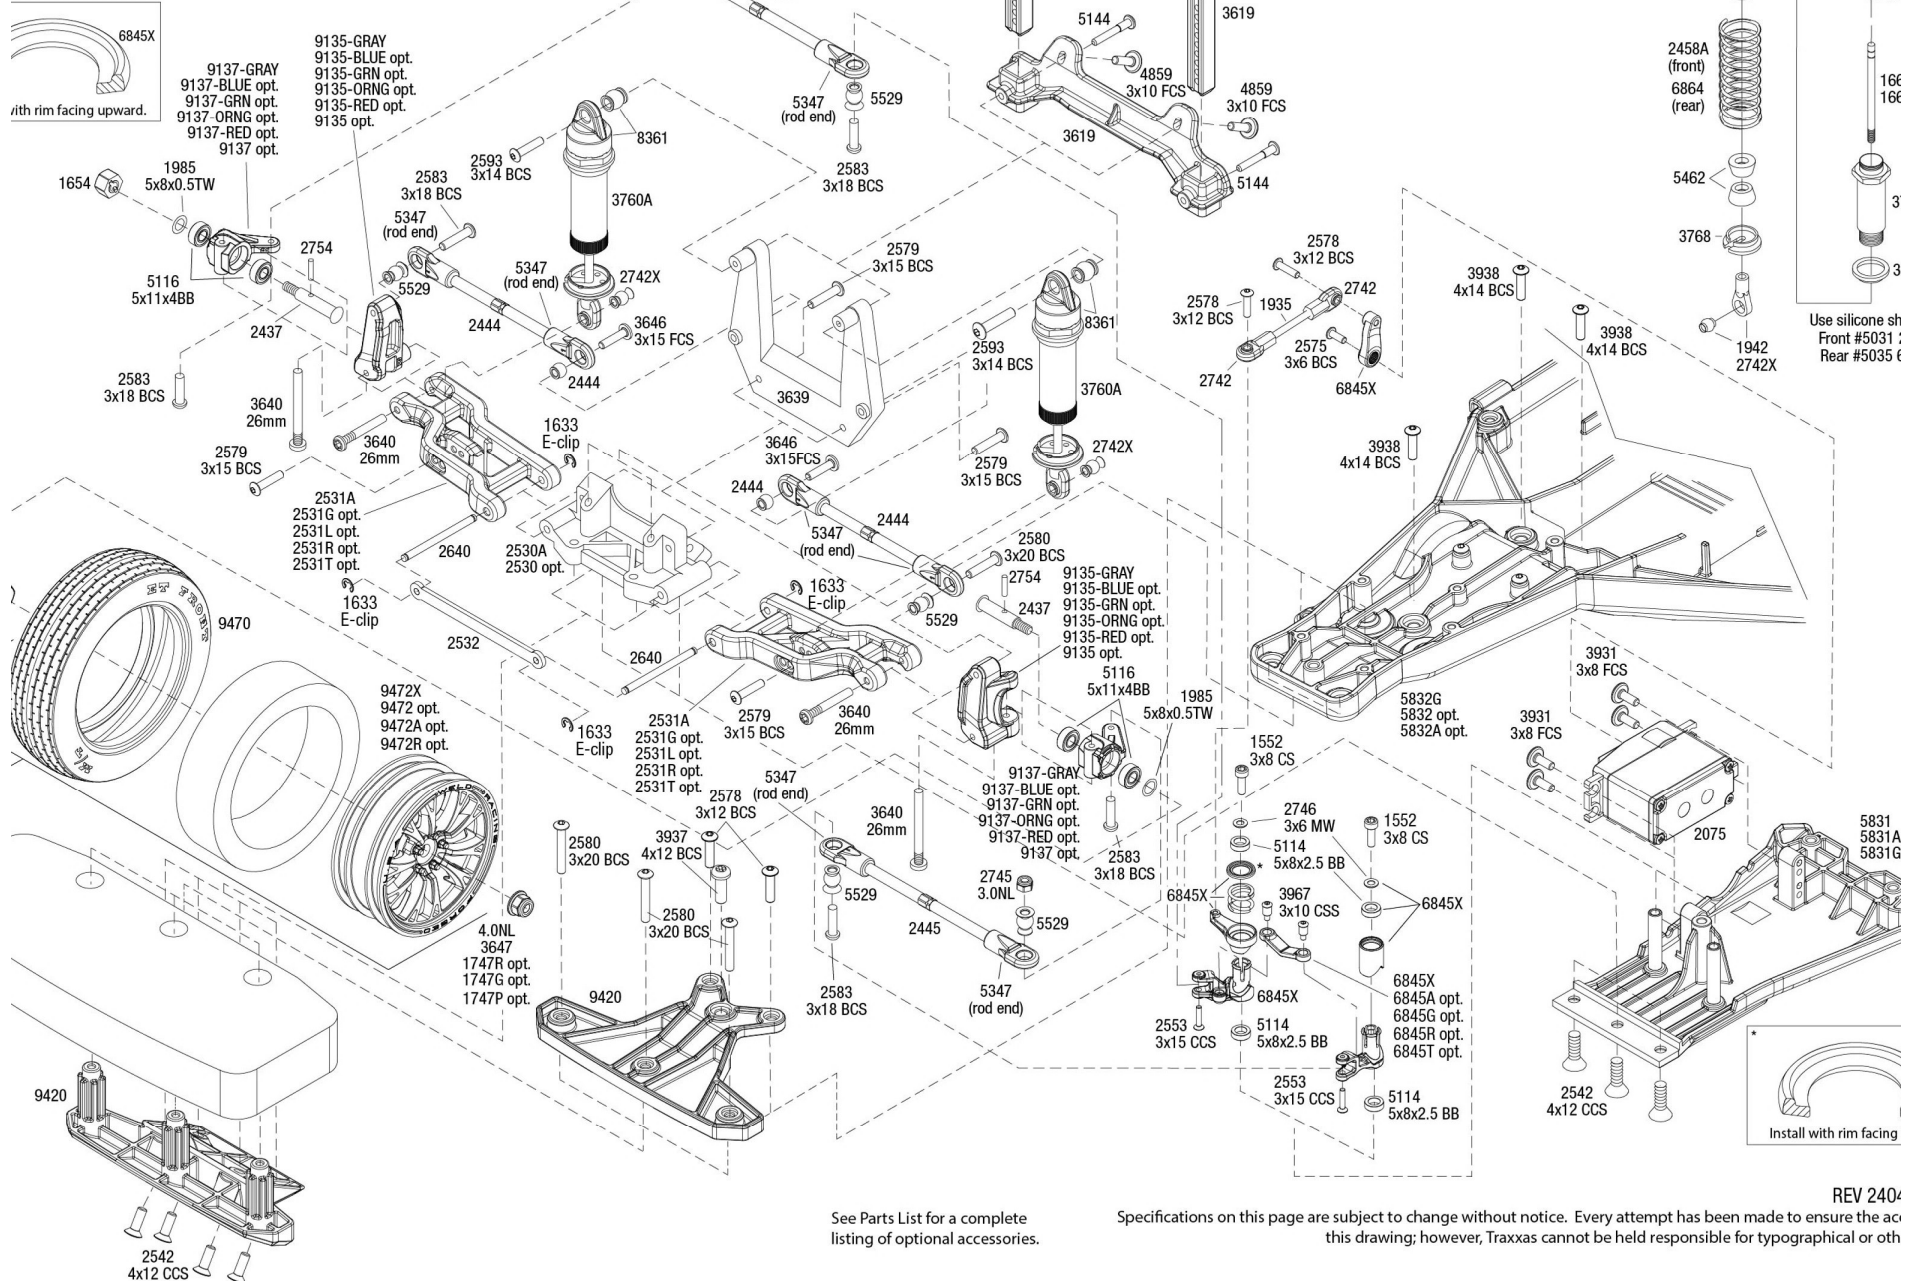

DRAG SLASH

Bar Assembly

J412-R01

List for a complete optional accessories.

Specifications on this page are subject to change without notice. Every attempt has been made to ensure the accuracy of this drawing; however, Traxxas cannot be held responsible for typographical or other errors.

DRAG SLASH

Chassis Assembly

REV 2404

List for a complete optional accessories.

Specifications on this page are subject to change without notice. Every attempt has been made to ensure the accuracy of this drawing; however, Traxxas cannot be held responsible for typographical or other errors.

DRAG SLASH

Front Assembly

See Parts List for a complete listing of optional accessories.

Specifications on this page are subject to change without notice. Every attempt has been made to ensure the accuracy of this drawing; however, Traxxas cannot be held responsible for typographical or other errors.