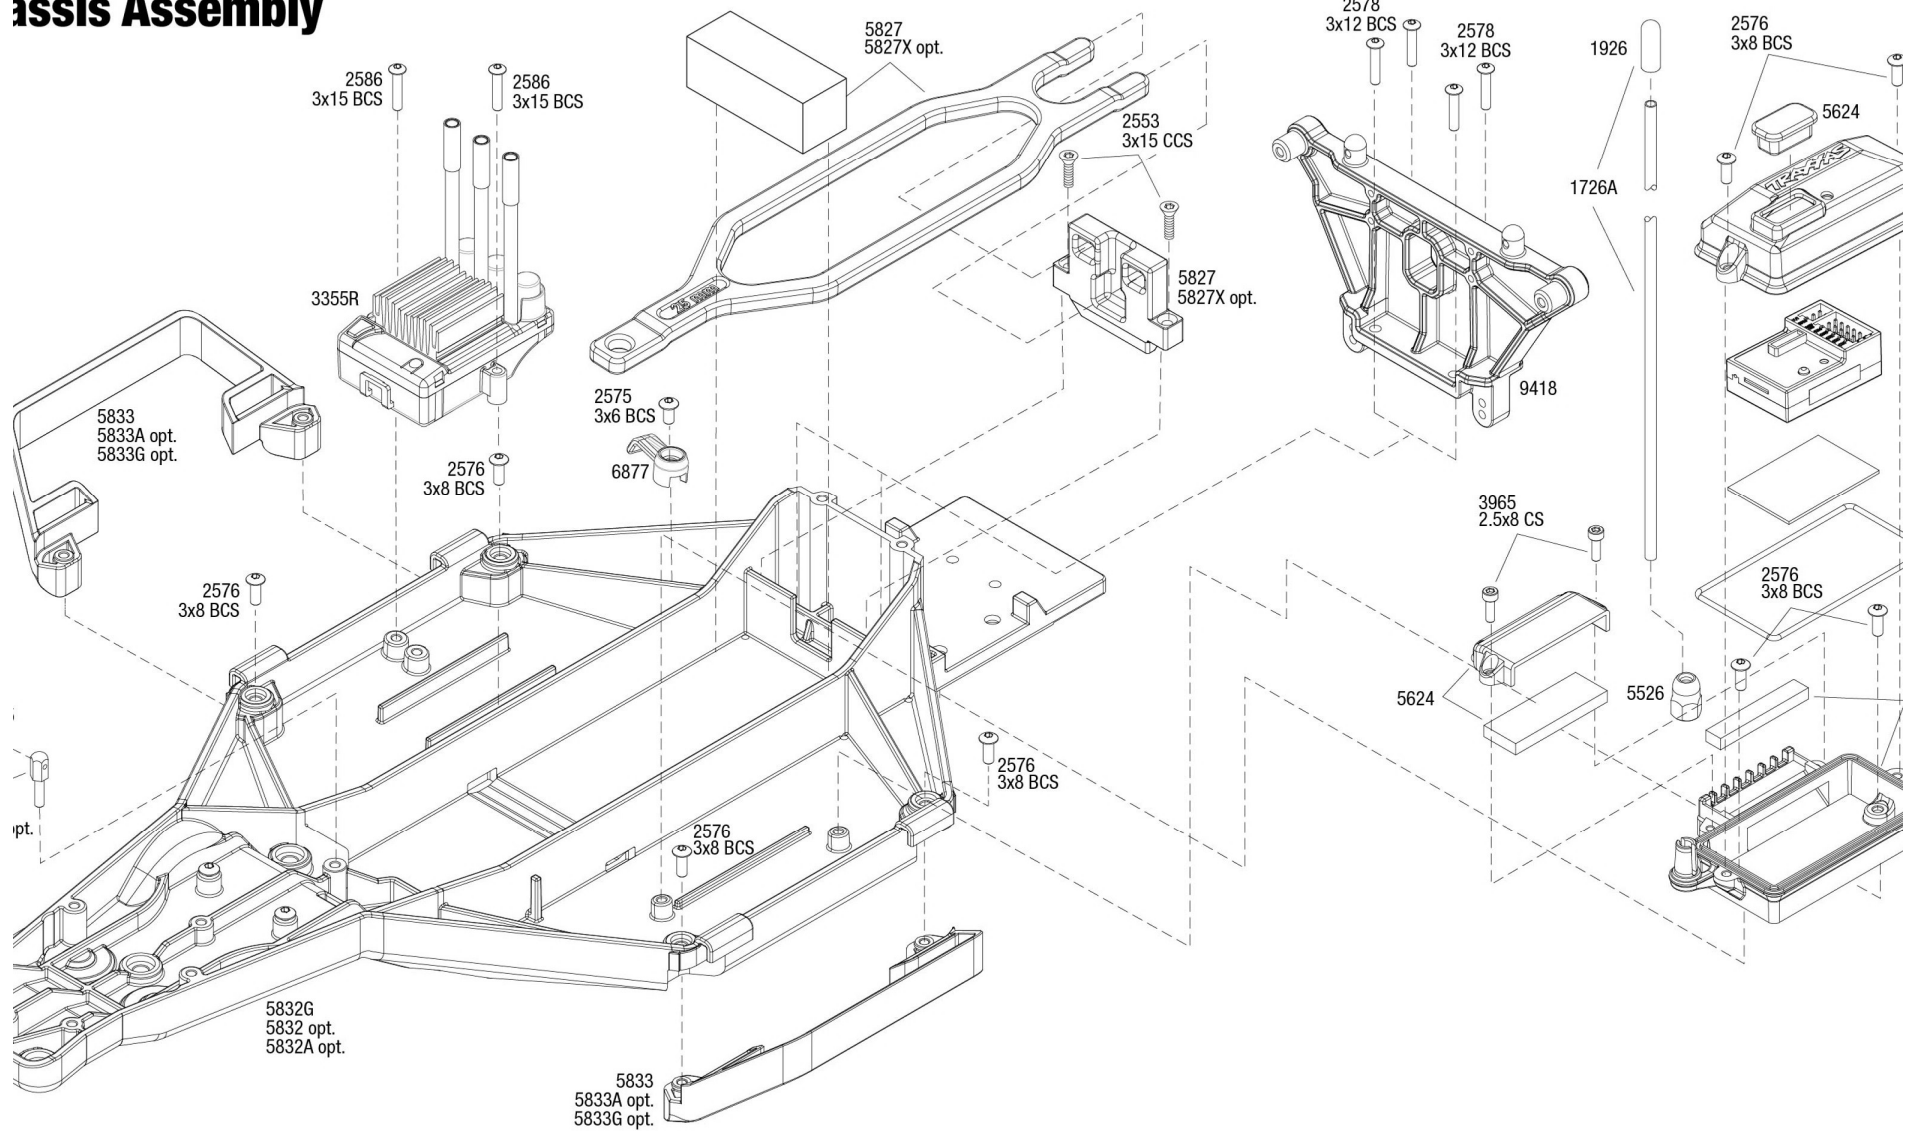

DRAG SLASH

Bar Assembly

J412-R01

List for a complete optional accessories.

Specifications on this page are subject to change without notice. Every attempt has been made to ensure the accuracy of this drawing; however, Traxxas cannot be held responsible for typographical or other errors.

DRAG SLASH

Chassis Assembly

REV 2404

List for a complete optional accessories.

Specifications on this page are subject to change without notice. Every attempt has been made to ensure the accuracy of this drawing; however, Traxxas cannot be held responsible for typographical or other errors.

DRAG SLASH

Front Assembly

See Parts List for a complete listing of optional accessories.

Specifications on this page are subject to change without notice. Every attempt has been made to ensure the accuracy of this drawing; however, Traxxas cannot be held responsible for typographical or other errors.