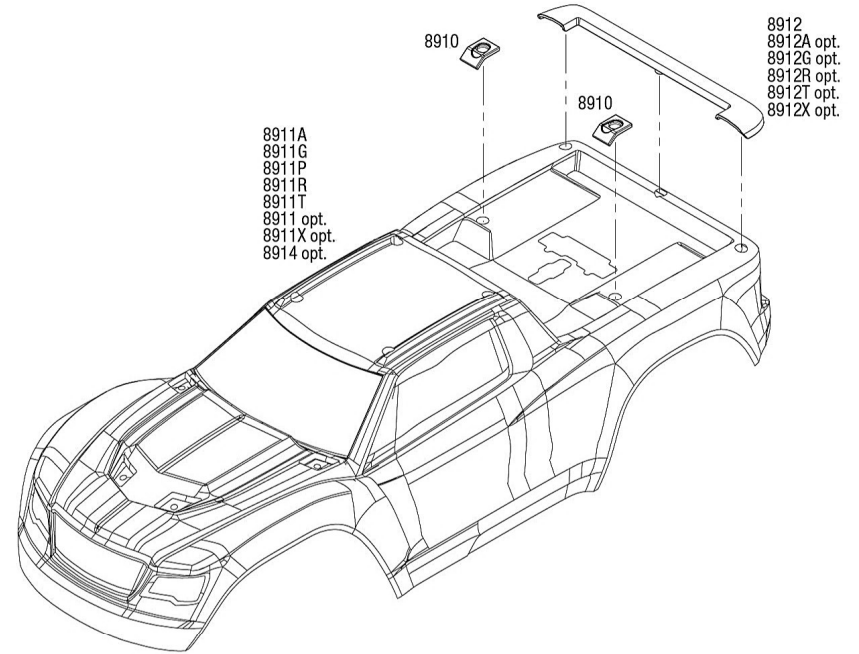

MAXX

Modular Assembly

TRAXXAS

REV 210512-R07

Specifications on this page are subject to change without notice. Every attempt has been made to ensure the accuracy of this drawing; however, Traxxas cannot be held responsible for typographical or other errors. See Parts List for a complete listing of optional accessories.

Body Assembly

Completed Assembly (view from bottom)

REV 210512-R07

Specifications on this page are subject to change without notice. Every attempt has been made to ensure the accuracy of this drawing; however, Traxxas cannot be held responsible for typographical or other errors. See Parts List for a complete listing of optional accessories.