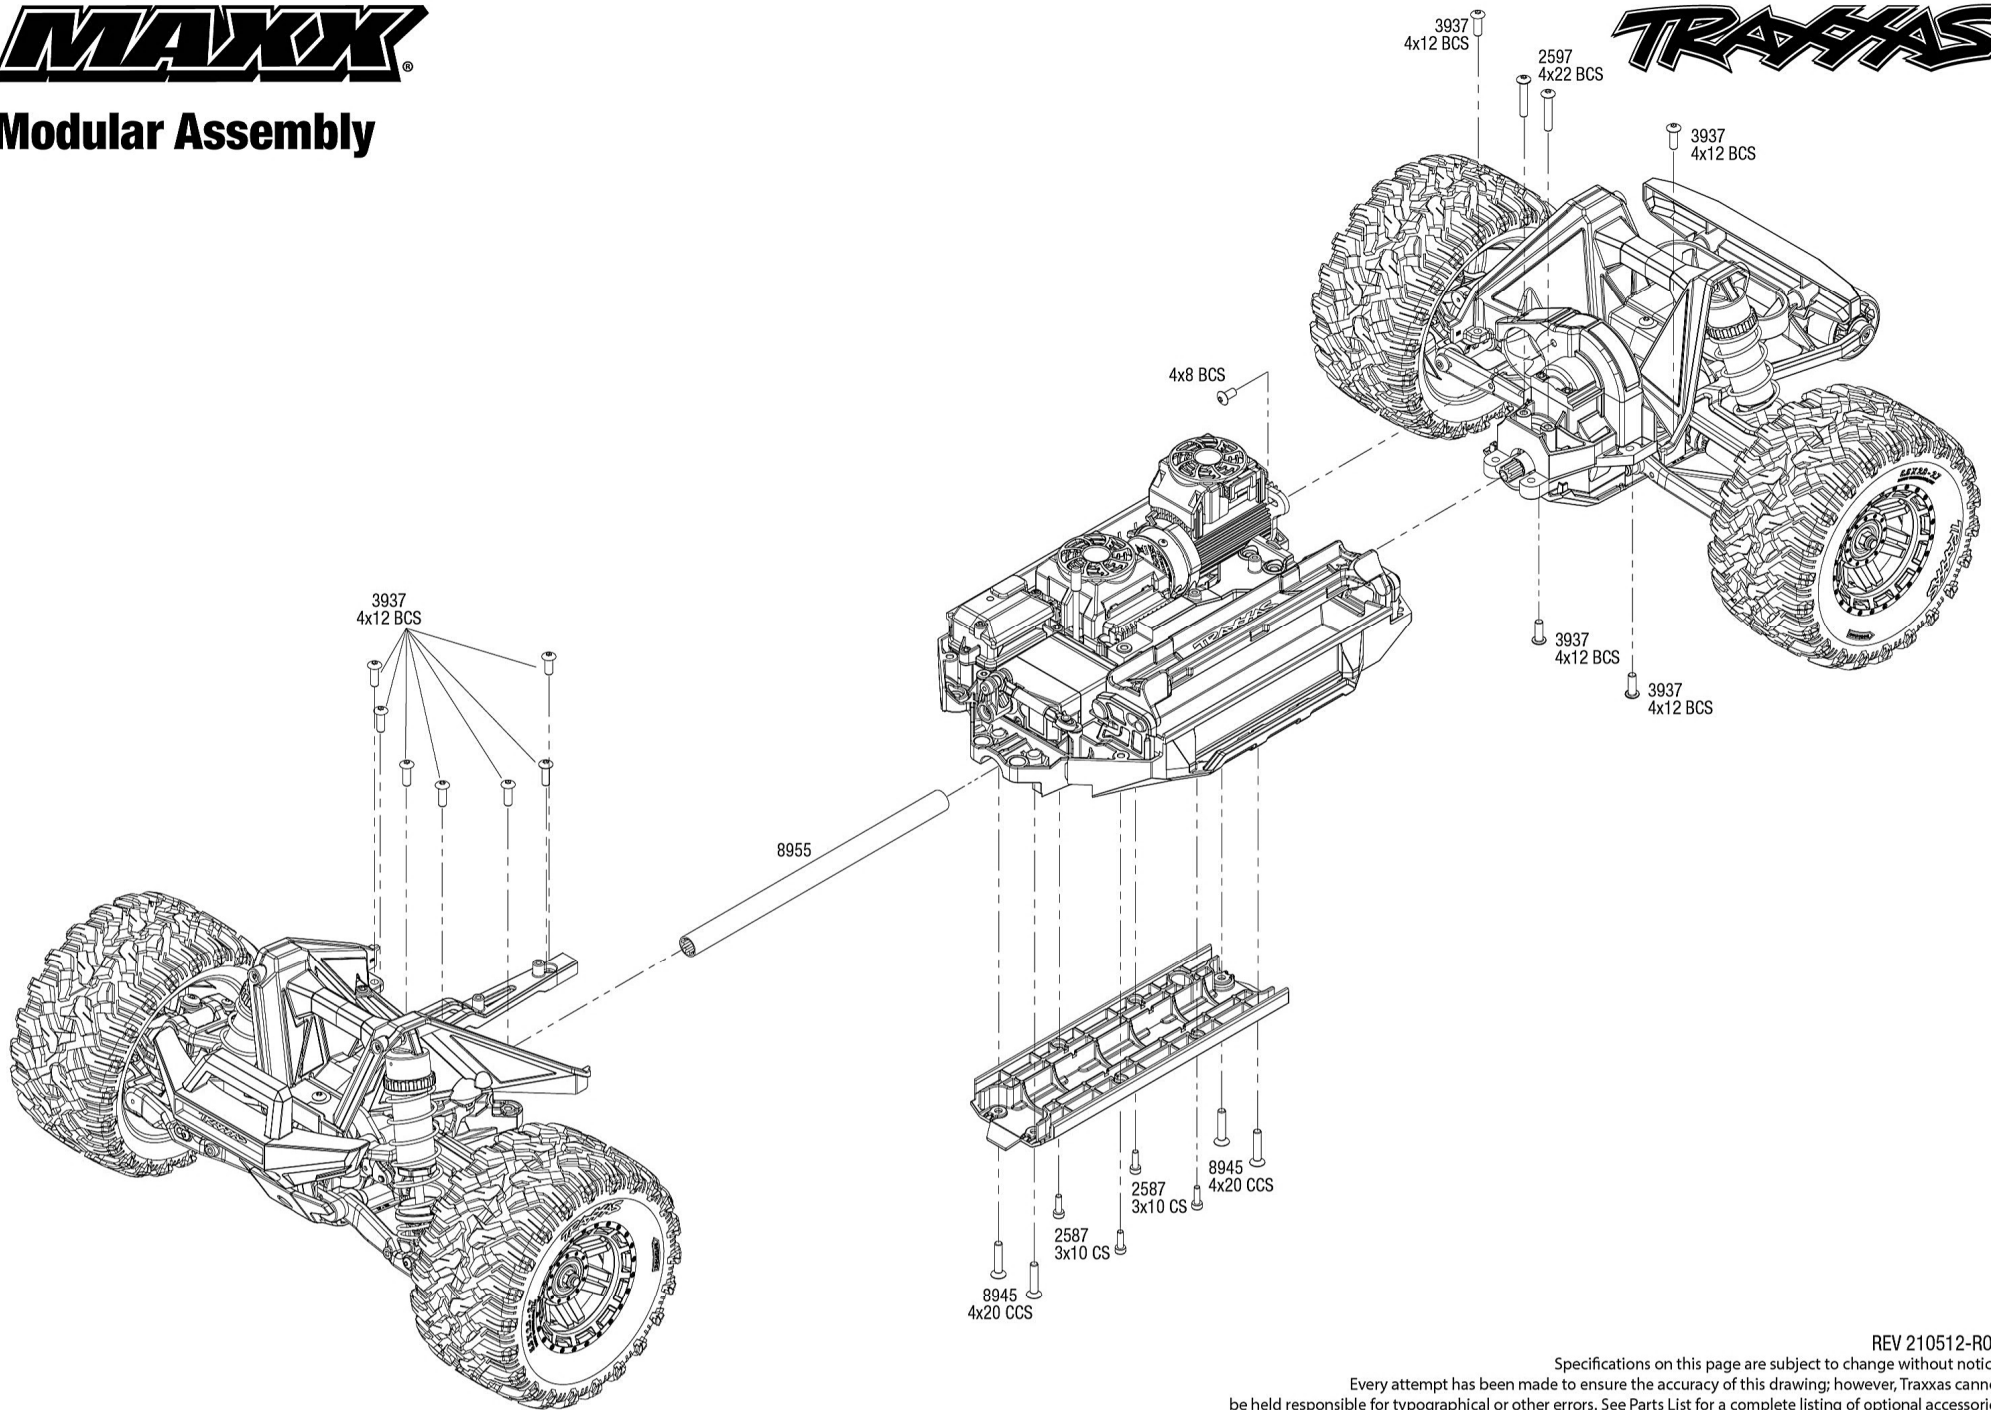

MAXX

Modular Assembly

TRAXXAS

REV 210512-R07

Specifications on this page are subject to change without notice. Every attempt has been made to ensure the accuracy of this drawing; however, Traxxas cannot be held responsible for typographical or other errors. See Parts List for a complete listing of optional accessories.

Body Assembly

Completed Assembly (view from bottom)

REV 210512-R07

Specifications on this page are subject to change without notice. Every attempt has been made to ensure the accuracy of this drawing; however, Traxxas cannot be held responsible for typographical or other errors. See Parts List for a complete listing of optional accessories.