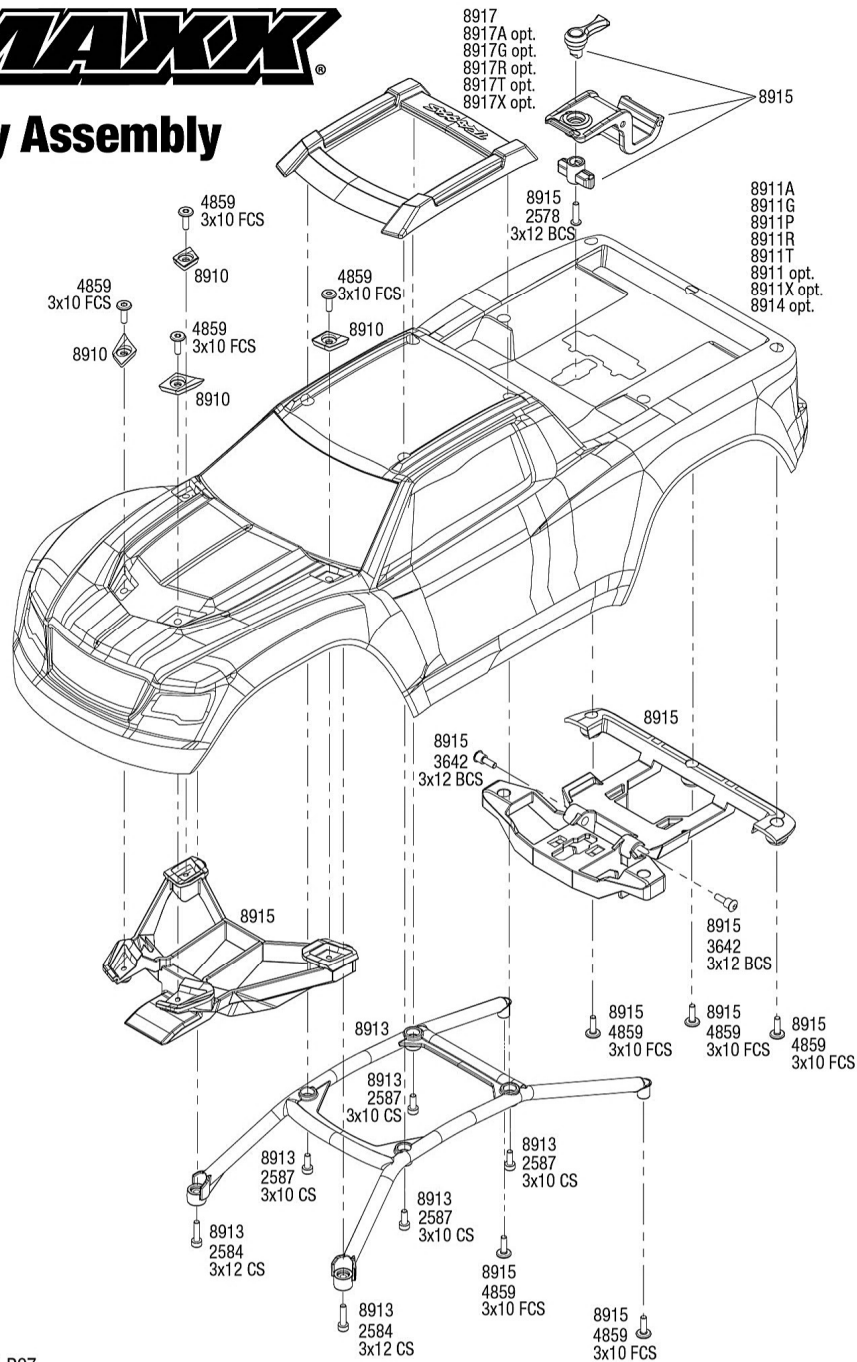

MAXX

Modular Assembly

TRAXXAS

REV 210512-R07

Specifications on this page are subject to change without notice. Every attempt has been made to ensure the accuracy of this drawing; however, Traxxas cannot be held responsible for typographical or other errors. See Parts List for a complete listing of optional accessories.

Body Assembly

Completed Assembly (view from bottom)

REV 210512-R07

Specifications on this page are subject to change without notice. Every attempt has been made to ensure the accuracy of this drawing; however, Traxxas cannot be held responsible for typographical or other errors. See Parts List for a complete listing of optional accessories.

See Parts List for a complete listing of optional accessories.