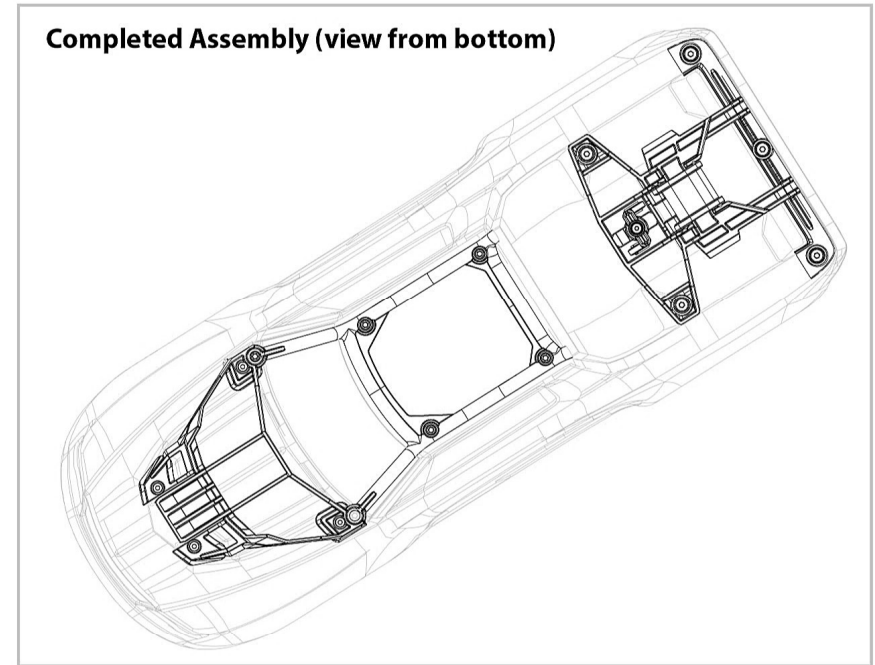

MAXX

Modular Assembly

TRAXXAS

REV 210512-R07

Specifications on this page are subject to change without notice. Every attempt has been made to ensure the accuracy of this drawing; however, Traxxas cannot be held responsible for typographical or other errors. See Parts List for a complete listing of optional accessories.

Body Assembly

Completed Assembly (view from bottom)

REV 210512-R07

Specifications on this page are subject to change without notice. Every attempt has been made to ensure the accuracy of this drawing; however, Traxxas cannot be held responsible for typographical or other errors. See Parts List for a complete listing of optional accessories.