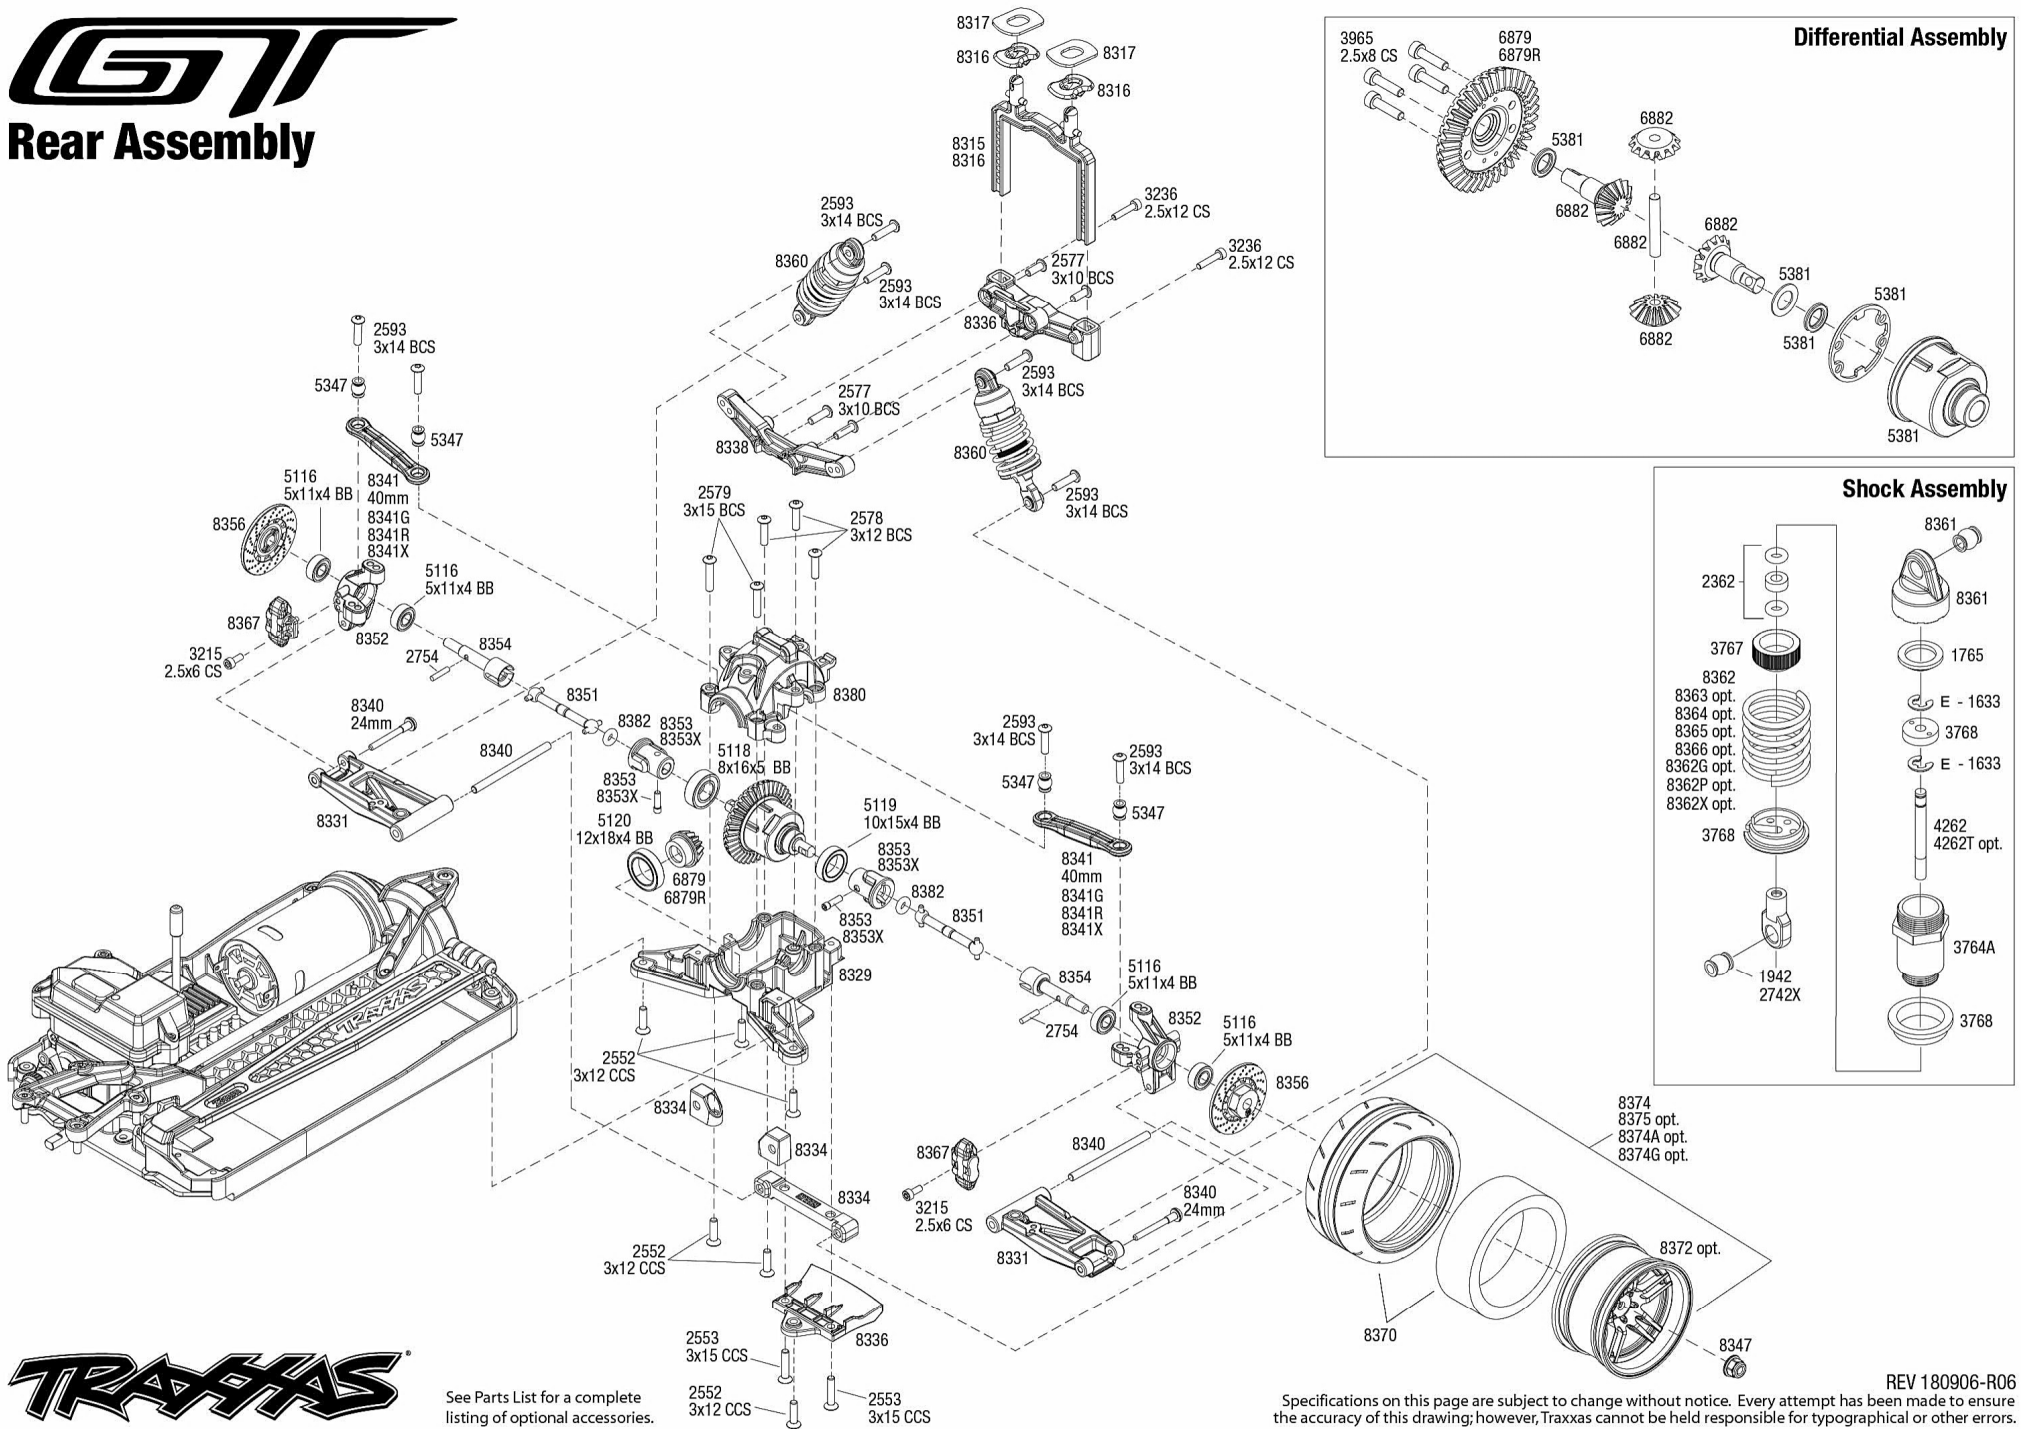

GT

Rear Assembly

See Parts List for a complete listing of optional accessories.

Specifications on this page are subject to change without notice. Every attempt has been made to ensure the accuracy of this drawing; however, Traxxas cannot be held responsible for typographical or other errors.

REV 180906-R06