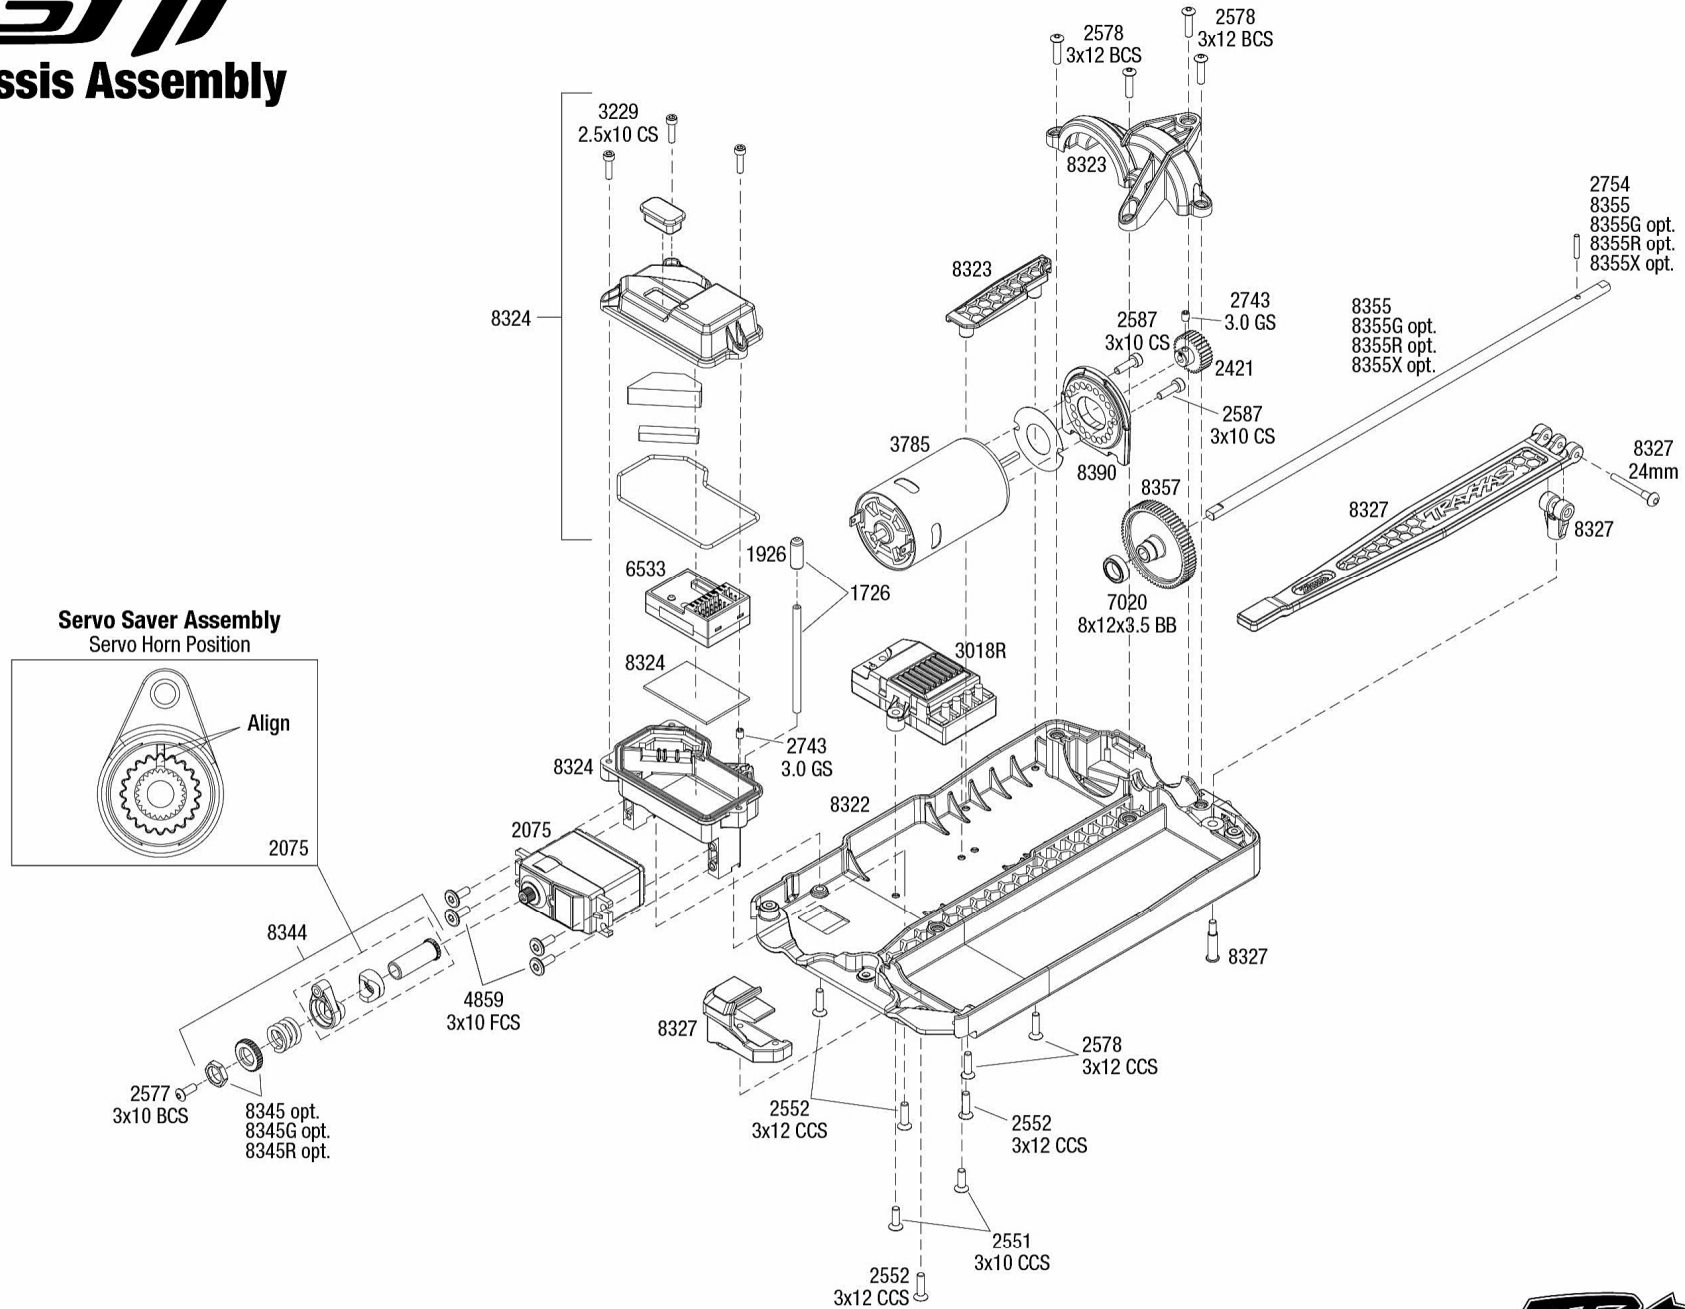

GT

Chassis Assembly

See Parts List for a complete listing of optional accessories.

Specifications on this page are subject to change without notice. Every attempt has been made to ensure the accuracy of this drawing; however, Traxxas cannot be held responsible for typographical or other errors.

GT

Modular Assembly

See Parts List for a complete listing of optional accessories.

REV 180906-R06

TRAXXAS

Specifications on this page are subject to change without notice. Every attempt has been made to ensure the accuracy of this drawing; however, Traxxas cannot be held responsible for typographical or other errors.

GT

Rear Assembly

See Parts List for a complete listing of optional accessories.

Specifications on this page are subject to change without notice. Every attempt has been made to ensure the accuracy of this drawing; however, Traxxas cannot be held responsible for typographical or other errors.

REV 180906-R06