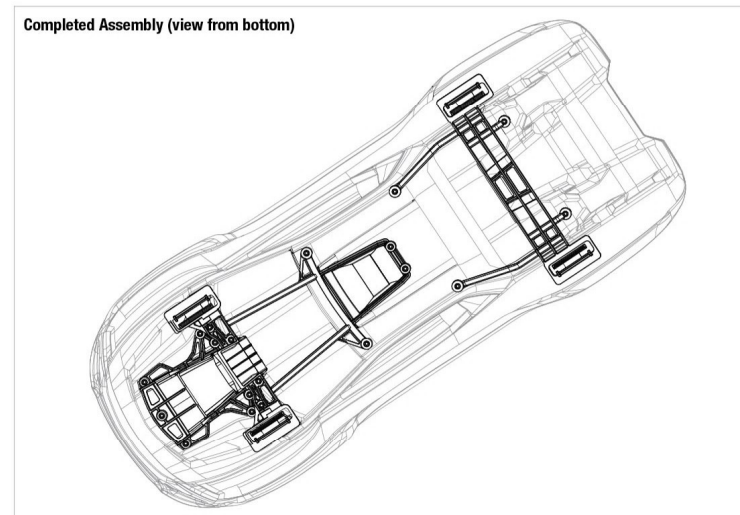

Body Assembly

Specifications on this page are subject to change without notice. Every attempt has been made to ensure the accuracy of this drawing; however, Traxxas cannot be held responsible for typographical or other errors.

See Parts List for a complete listing of optional accessories.

REV 221003-R02

Chassis Assembly

Specifications on this page are subject to change without notice. Every attempt has been made to ensure the accuracy of this drawing; however, Traxxas cannot be held responsible for typographical or other errors.