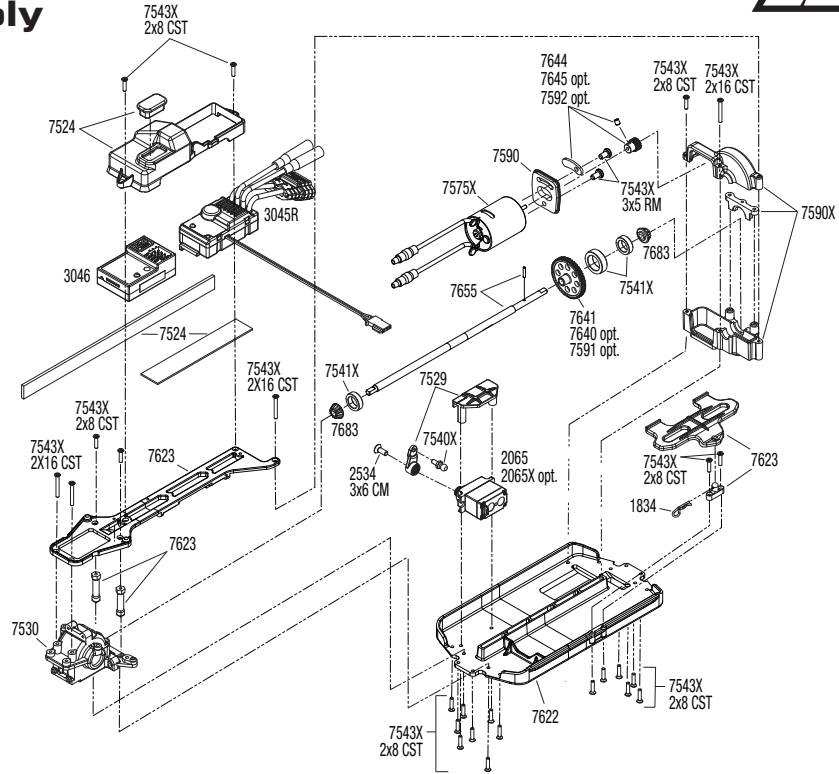

DESERT PRERUNNER

Front Assembly Model 76064-5

*2 required (one each, front & rear)

Specifications on this page are subject to change without notice. Every attempt has been made to ensure the accuracy of this drawing; however, LaTrax cannot be held responsible for typographical or other errors.

See Parts List for a complete listing of optional accessories.

REV 190304-R04

DESERT PRERUNNER

Chassis Assembly Model 76064-5

See Parts List for a complete listing of optional accessories.

Specifications on this page are subject to change without notice. Every attempt has been made to ensure the accuracy of this drawing; however, LaTrax cannot be held responsible for typographical or other errors.

REV 190304-R04

DESERT PRERUNNER

Rear Assembly Model 76064-5

*2 required (one each, front & rear)

Specifications on this page are subject to change without notice. Every attempt has been made to ensure the accuracy of this drawing; however, LaTrax cannot be held responsible for typographical or other errors. See Parts List for a complete listing of optional accessories.