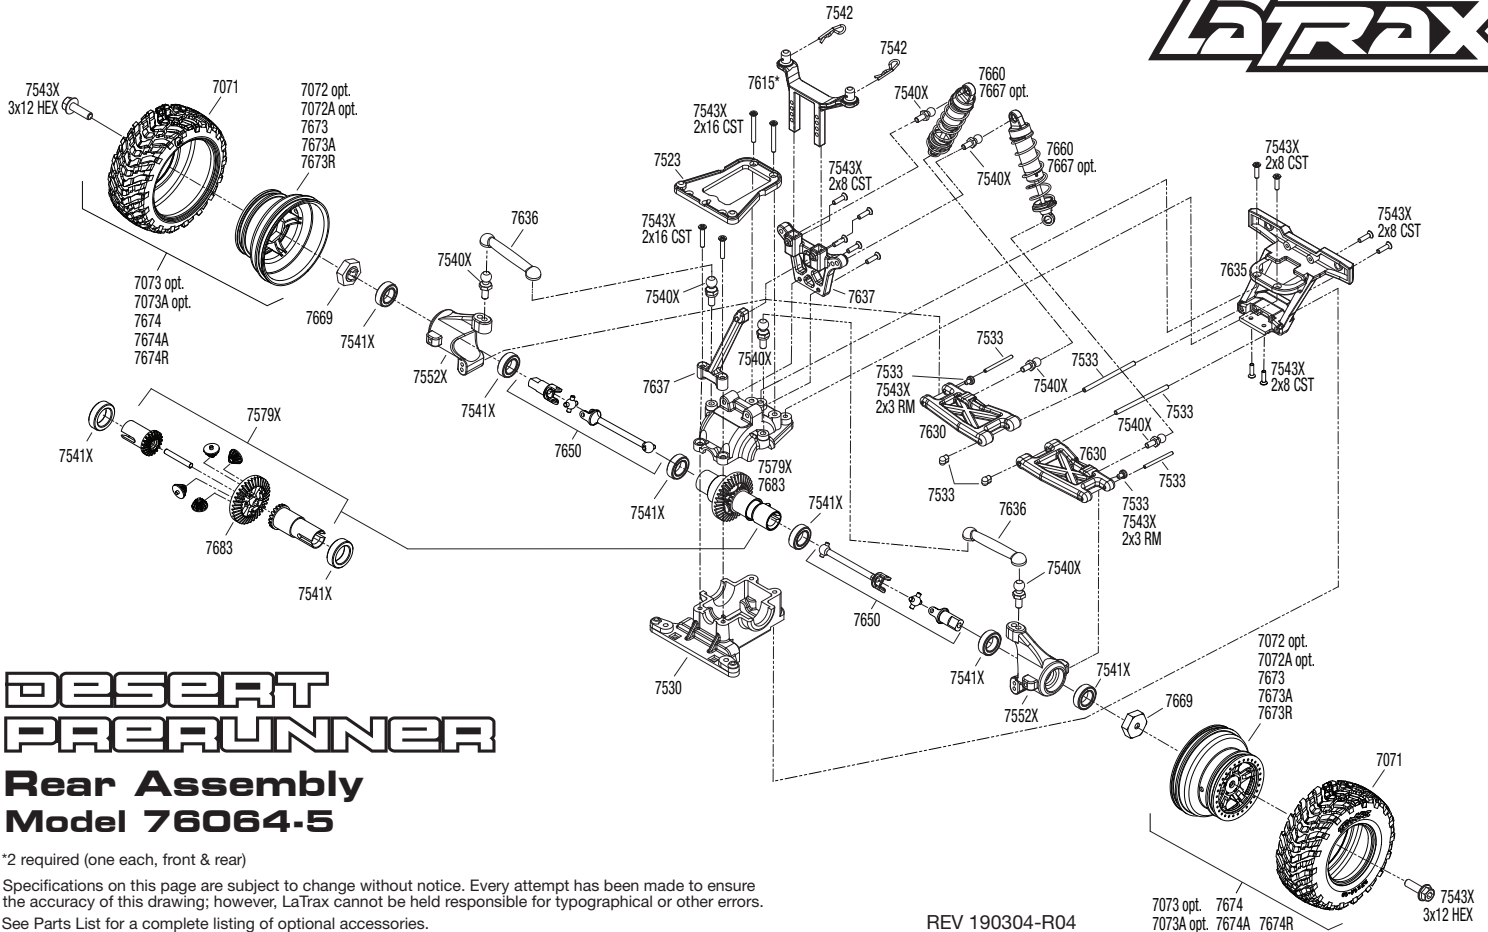

DESERT PRERUNNER

Front Assembly Model 76064-5

*2 required (one each, front & rear)

Specifications on this page are subject to change without notice. Every attempt has been made to ensure the accuracy of this drawing; however, LaTrax cannot be held responsible for typographical or other errors.

See Parts List for a complete listing of optional accessories.

REV 190304-R04

DESERT PRERUNNER

Chassis Assembly Model 76064-5

See Parts List for a complete listing of optional accessories.

Specifications on this page are subject to change without notice. Every attempt has been made to ensure the accuracy of this drawing; however, LaTrax cannot be held responsible for typographical or other errors.

REV 190304-R04

DESERT PRERUNNER

Rear Assembly Model 76064-5

*2 required (one each, front & rear)

Specifications on this page are subject to change without notice. Every attempt has been made to ensure the accuracy of this drawing; however, LaTrax cannot be held responsible for typographical or other errors. See Parts List for a complete listing of optional accessories.

REV 190304-R04

7072 opt. 7674
7073A opt. 7674A 7674R

7071

7543X
3x12 HEX