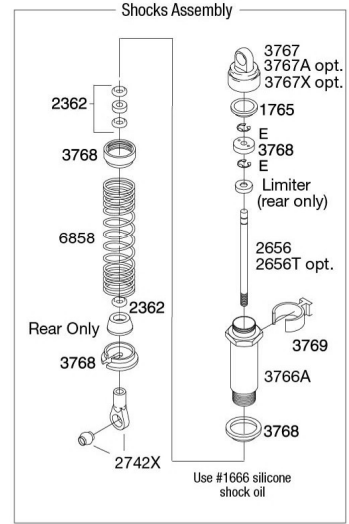

SLASH 4x4vxl

Rear Assembly

See Tire/Wheel chart for product options

See Parts List for a complete listing of optional accessories.

Specifications on this page are subject to change without notice. Every attempt has been made to ensure the accuracy of this drawing, however Traxxas cannot be held responsible for typographical or other errors.

REV 230810-R00