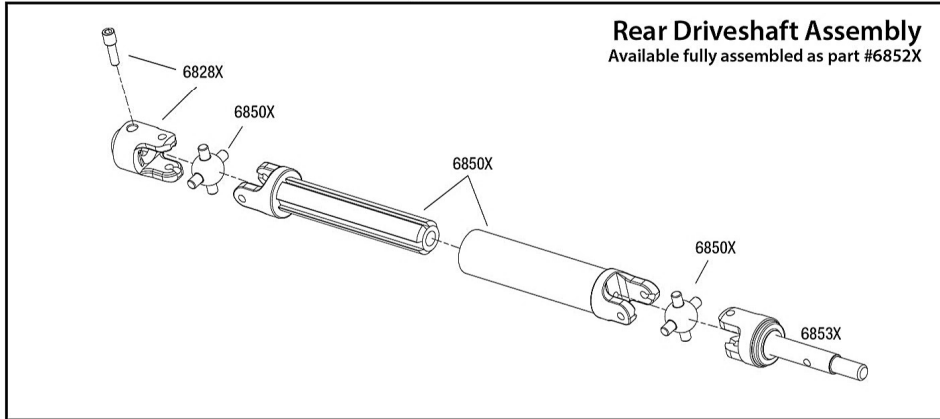

Driveshaft Assembly