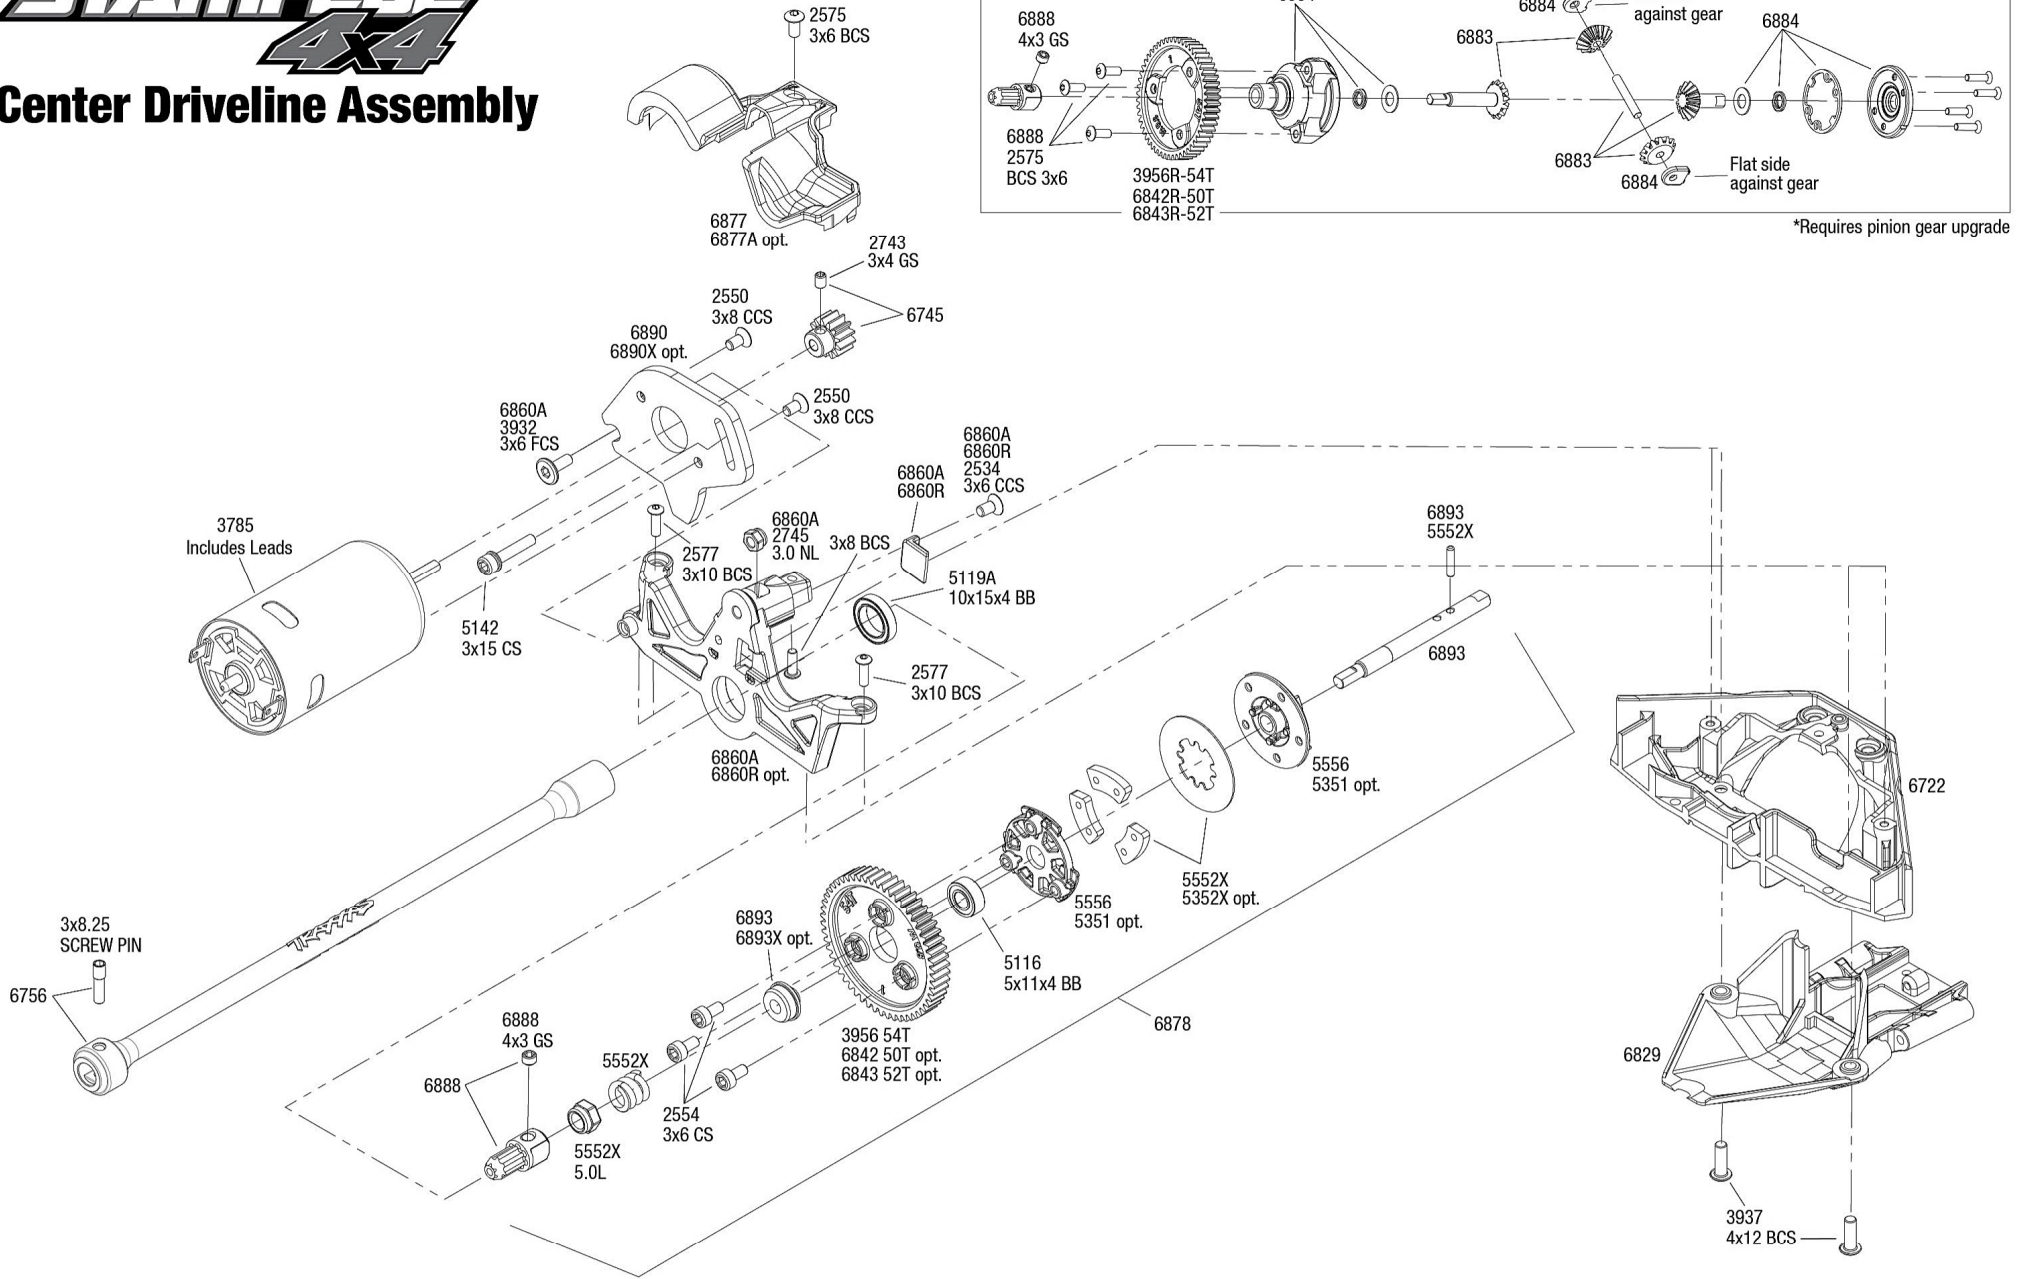

STAMPEDE 4x4

Center Driveline Assembly

TRAXXAS

See Parts List for a complete listing of optional accessories.

Specifications on this page are subject to change without notice. Every attempt has been made to ensure the accuracy of this drawing; however, Traxxas cannot be held responsible for typographical or other errors.

REV 200807-R03

STAMPEDE Chassis Assembly 4x4

Specifications on this page are subject to change without notice. Every attempt has been made to ensure the accuracy of this drawing; however, Traxxas cannot be held responsible for typographical or other errors.