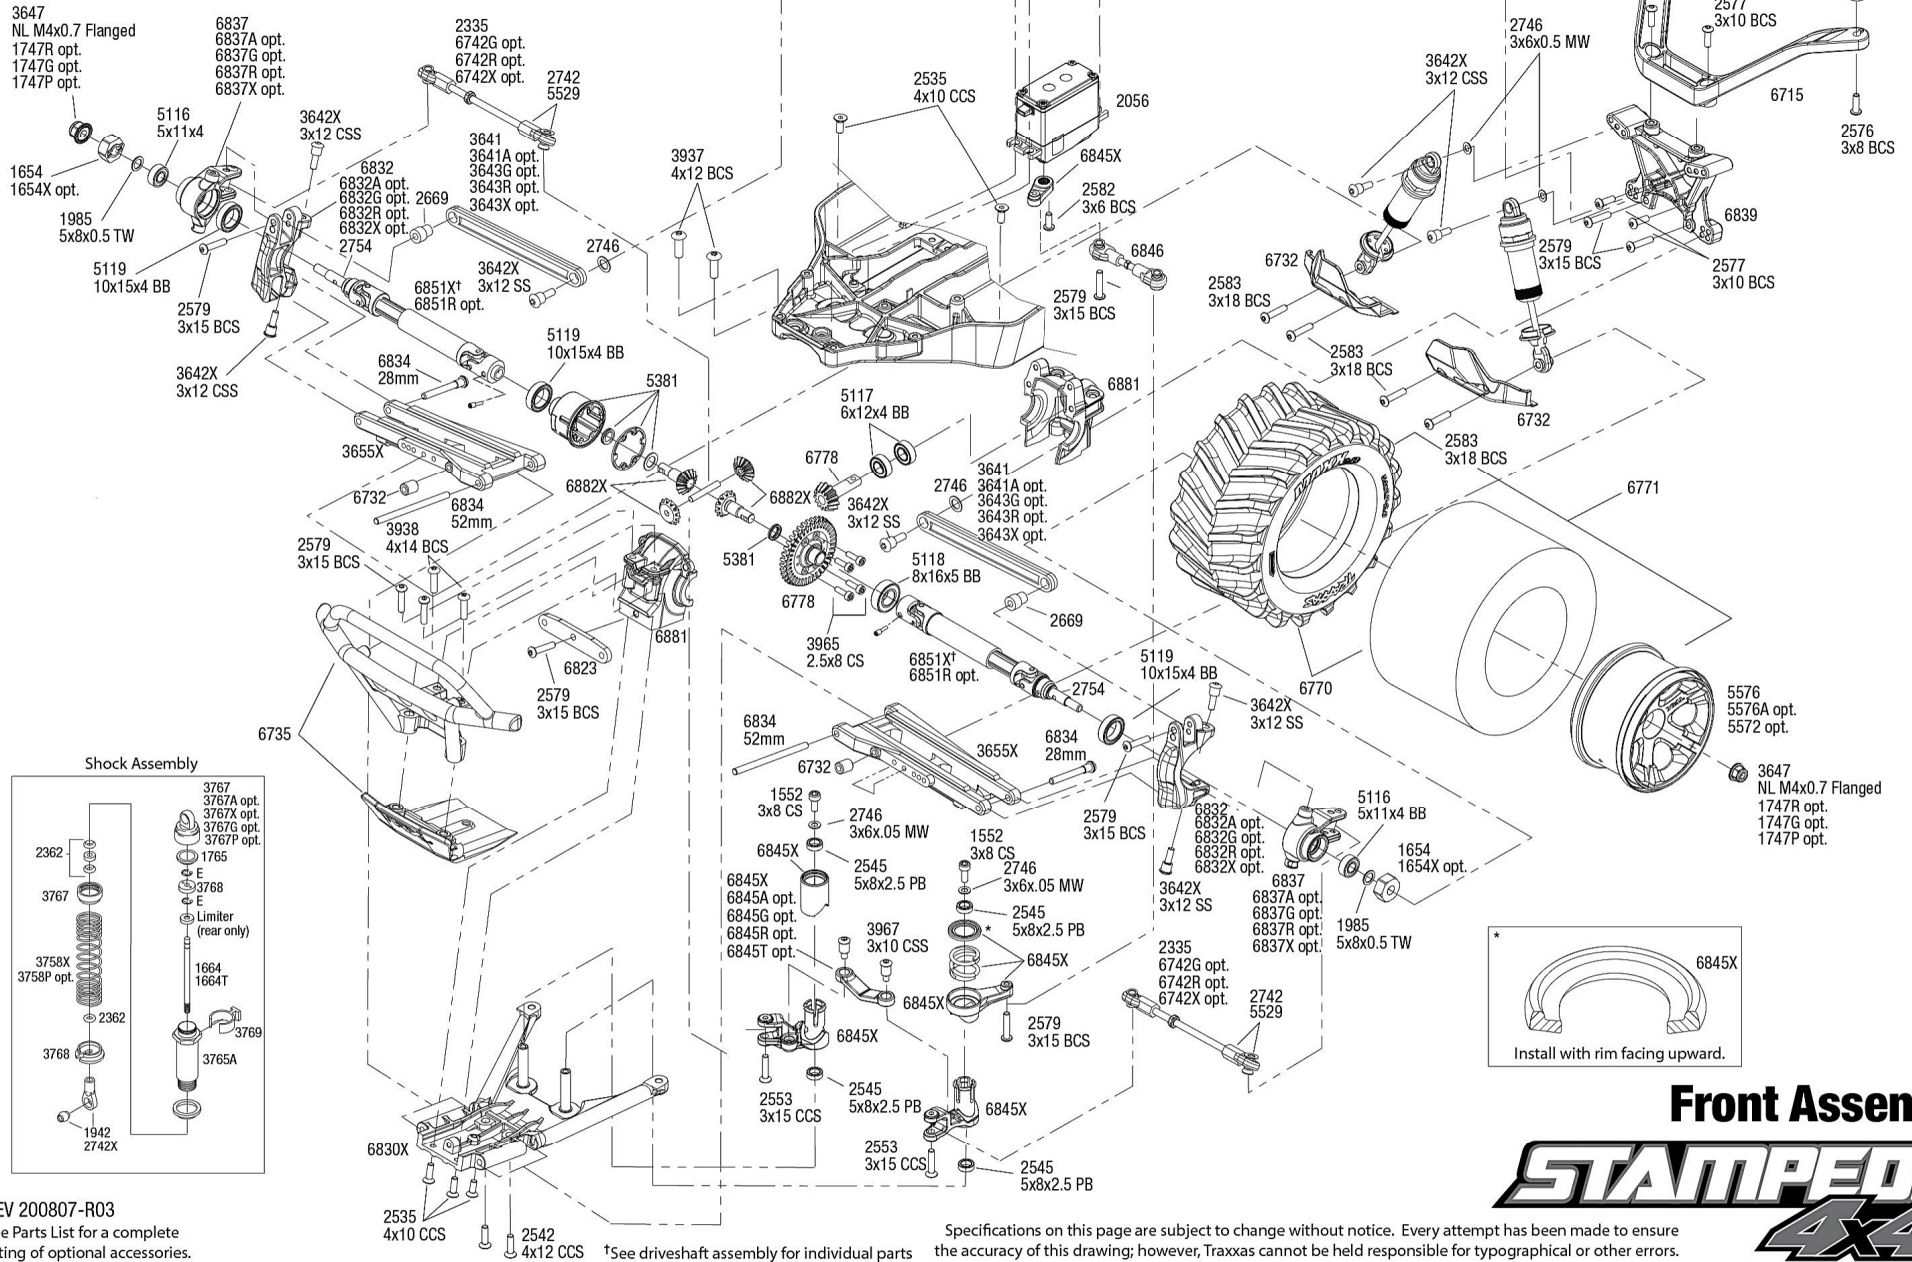

REV 200807-R03
See Parts List for a complete listing of optional accessories.

Front Assembly