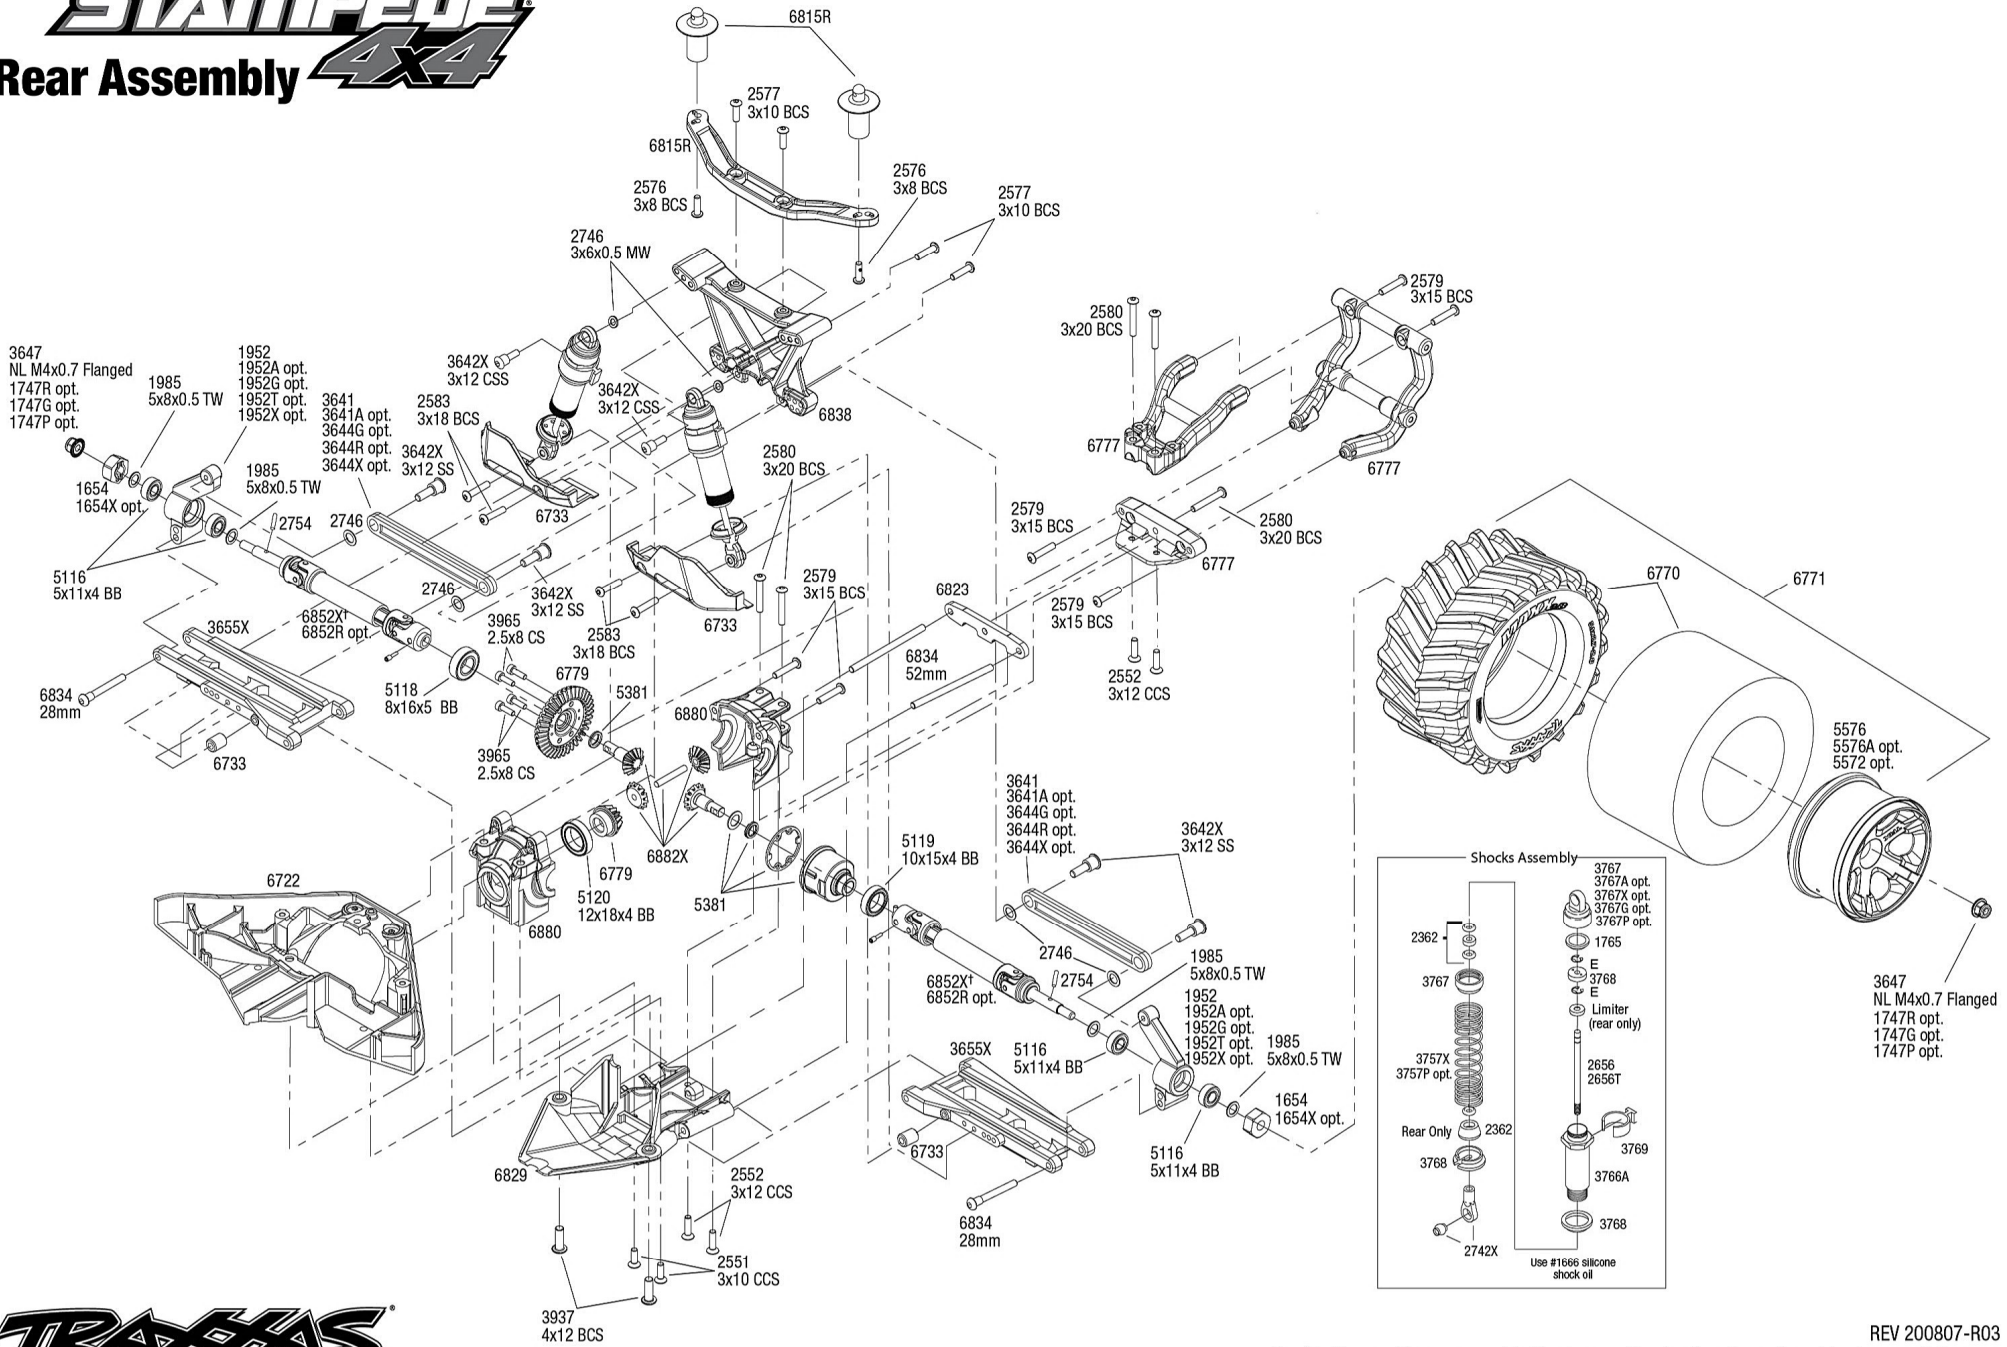

STAMPEDE

Rear Assembly 4x4

3647
NL M4x0.7 Flanged
1747R opt.
1747G opt.
1747P opt.

1952
1952A opt.
1952G opt.
1952T opt.
1952X opt.

1985
5x8x0.5 TW

3641
3641A opt.
3644G opt.
3644R opt.
3644X opt.

2583
3x18 BCS

3642X
3x12 CSS

2746
3x6x0.5 MW

3642X
3x12 CSS

2580
3x20 BCS

2746
3x6x0.5 MW

2579
3x15 BCS

2580
3x20 BCS

2579
3x15 BCS

2580
3x20 BCS

2579
3x15 BCS

2580
3x20 BCS

2579
3x15 BCS

2580
3x20 BCS

2579
3x15 BCS

2580
3x20 BCS

2579
3x15 BCS

2580
3x20 BCS

5116
5x11x4 BB

3655X

6852X¹
6852R opt.

2746

3965
2.5x8 CS

3642X
3x12 SS

2583
3x18 BCS

6779

5381

6880

6823
52mm

2579
3x15 BCS

2552
3x12 CCS

2579
3x15 BCS

2580
3x20 BCS

2579
3x15 BCS

2580
3x20 BCS

2579
3x15 BCS

2580
3x20 BCS

6834
28mm

6733

5118
8x16x5 BB

2746

3965
2.5x8 CS

3642X
3x12 SS

2583
3x18 BCS

6779

5381

6880

6823
52mm

2579
3x15 BCS

2552
3x12 CCS

2579
3x15 BCS

2580
3x20 BCS

2579
3x15 BCS

2580
3x20 BCS

2579
3x15 BCS

2580
3x20 BCS

6834
28mm

6733

5118
8x16x5 BB

2746

3965
2.5x8 CS

3642X
3x12 SS

2583
3x18 BCS

6779

5381

6880

6823
52mm

2579
3x15 BCS

2552
3x12 CCS

2579
3x15 BCS

2580
3x20 BCS

2579
3x15 BCS

2580
3x20 BCS

2579
3x15 BCS

2580
3x20 BCS

6834
28mm

6733

5118
8x16x5 BB

2746

3965
2.5x8 CS

3642X
3x12 SS

2583
3x18 BCS

6779

5381

6880

6823
52mm

2579
3x15 BCS

2552
3x12 CCS

2579
3x15 BCS

2580
3x20 BCS

2579
3x15 BCS

2580
3x20 BCS

2579
3x15 BCS

2580
3x20 BCS

6834
28mm

6733

5118
8x16x5 BB

2746

3965
2.5x8 CS

3642X
3x12 SS

2583
3x18 BCS

6779

5381

6880

6823
52mm

2579
3x15 BCS

2552
3x12 CCS

2579
3x15 BCS

2580
3x20 BCS

2579
3x15 BCS

2580
3x20 BCS

2579
3x15 BCS

2580
3x20 BCS

See Parts List for a complete listing of optional accessories.

Specifications on this page are subject to change without notice. Every attempt has been made to ensure the accuracy of this drawing; however, Traxxas cannot be held responsible for typographical or other errors.

REV 200807-R03