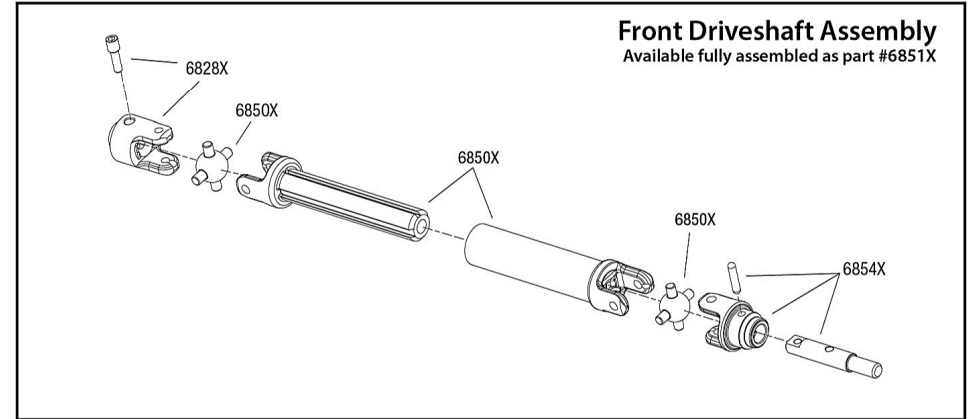

Driveshaft Assembly