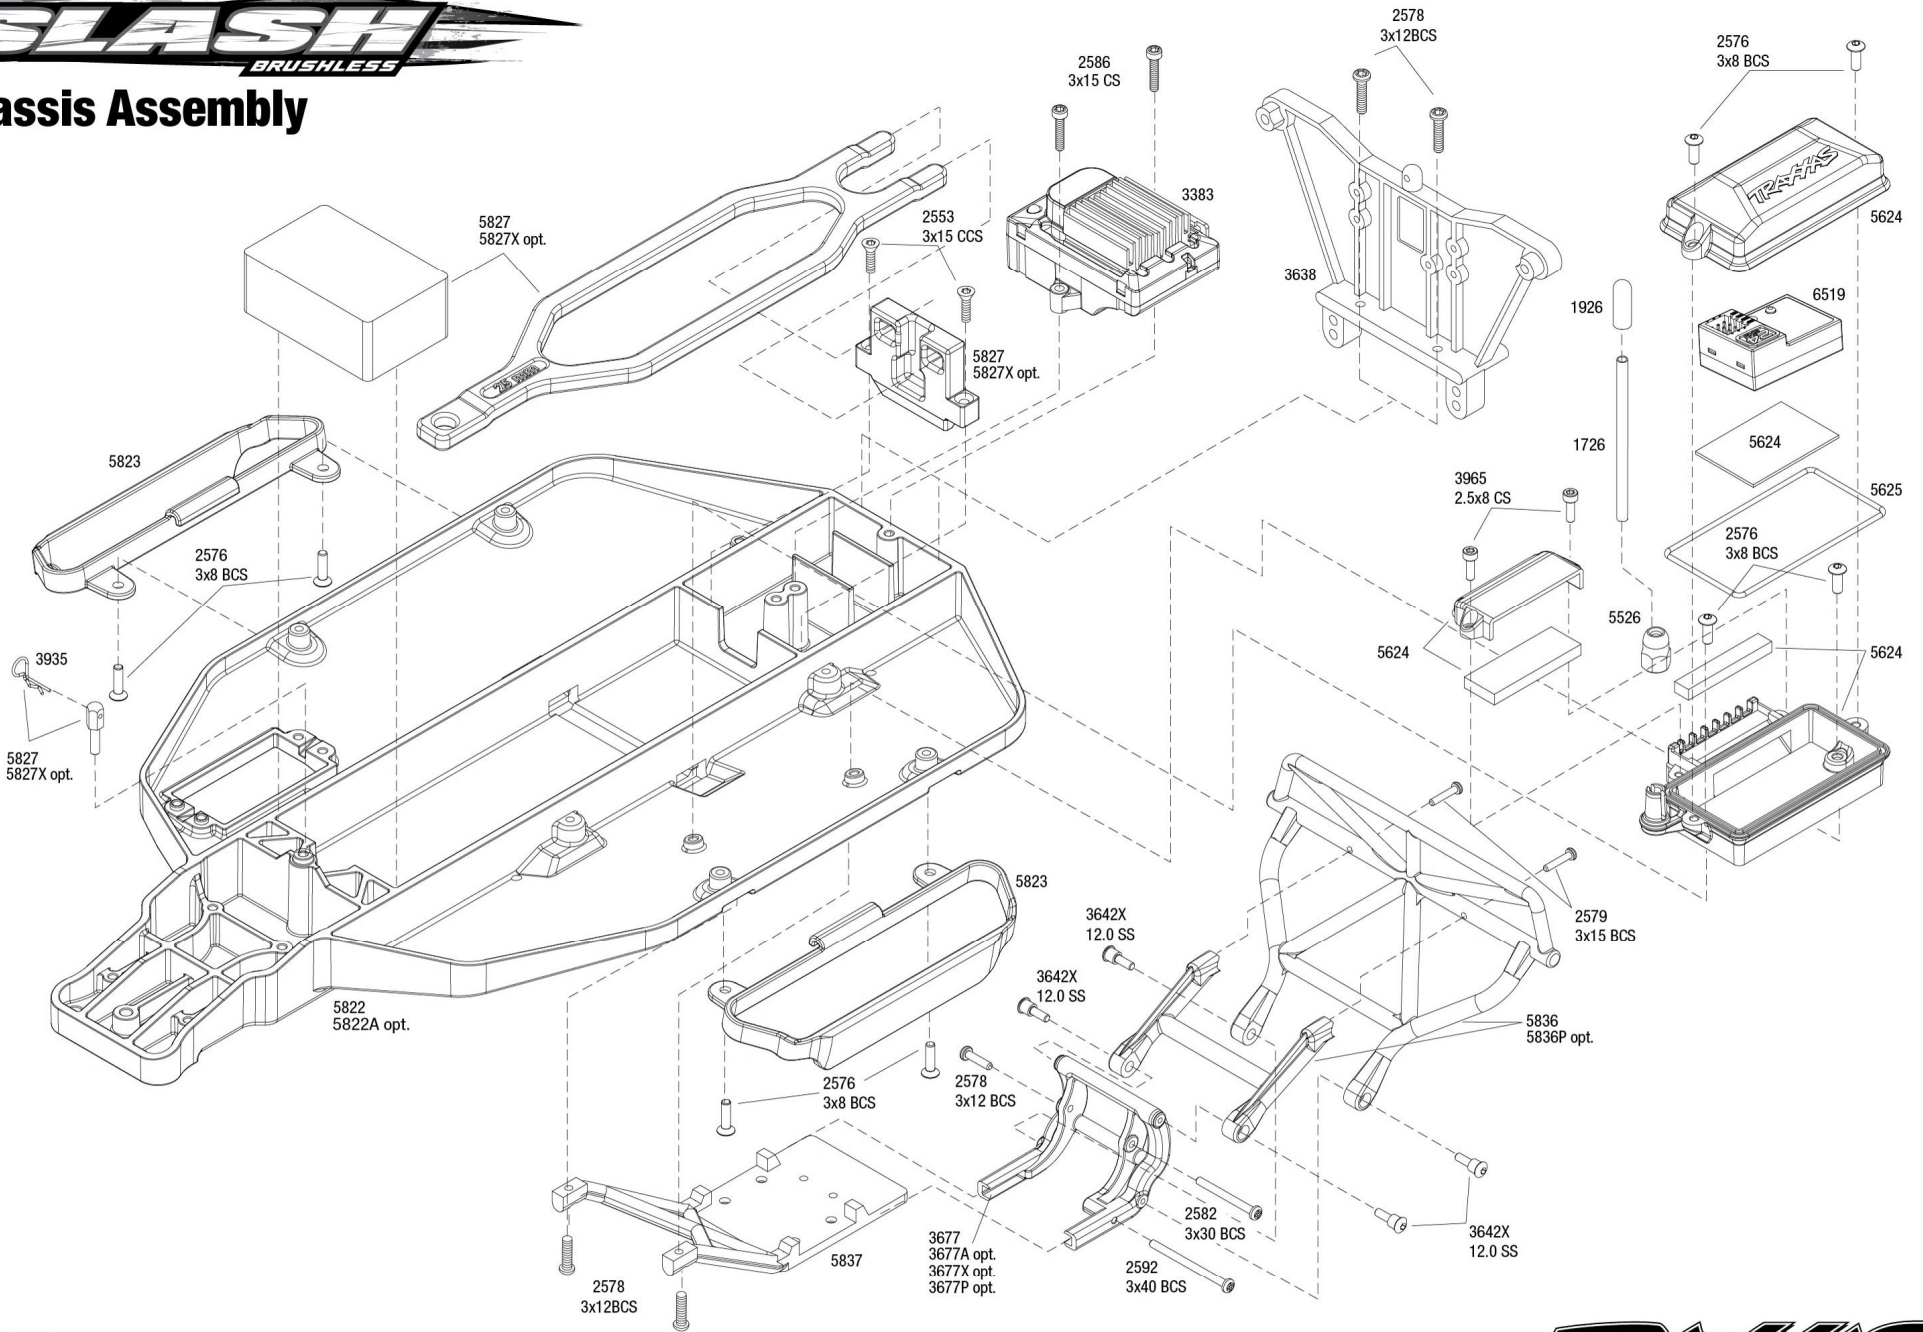

Chassis Assembly

REV 231016-R02
Specifications on this page are subject to change without notice. Every attempt has been made to ensure the accuracy of this drawing; however, Traxxas cannot be held responsible for typographical or other errors.

See Parts List for a complete listing of optional accessories.

See Tire/Wheel chart for product options

Rear Assembly

See Parts List for a complete listing of optional accessories.

Specifications on this page are subject to change without notice. Every attempt has been made to ensure the accuracy of this drawing; however, Traxxas cannot be held responsible for typographical or other errors.