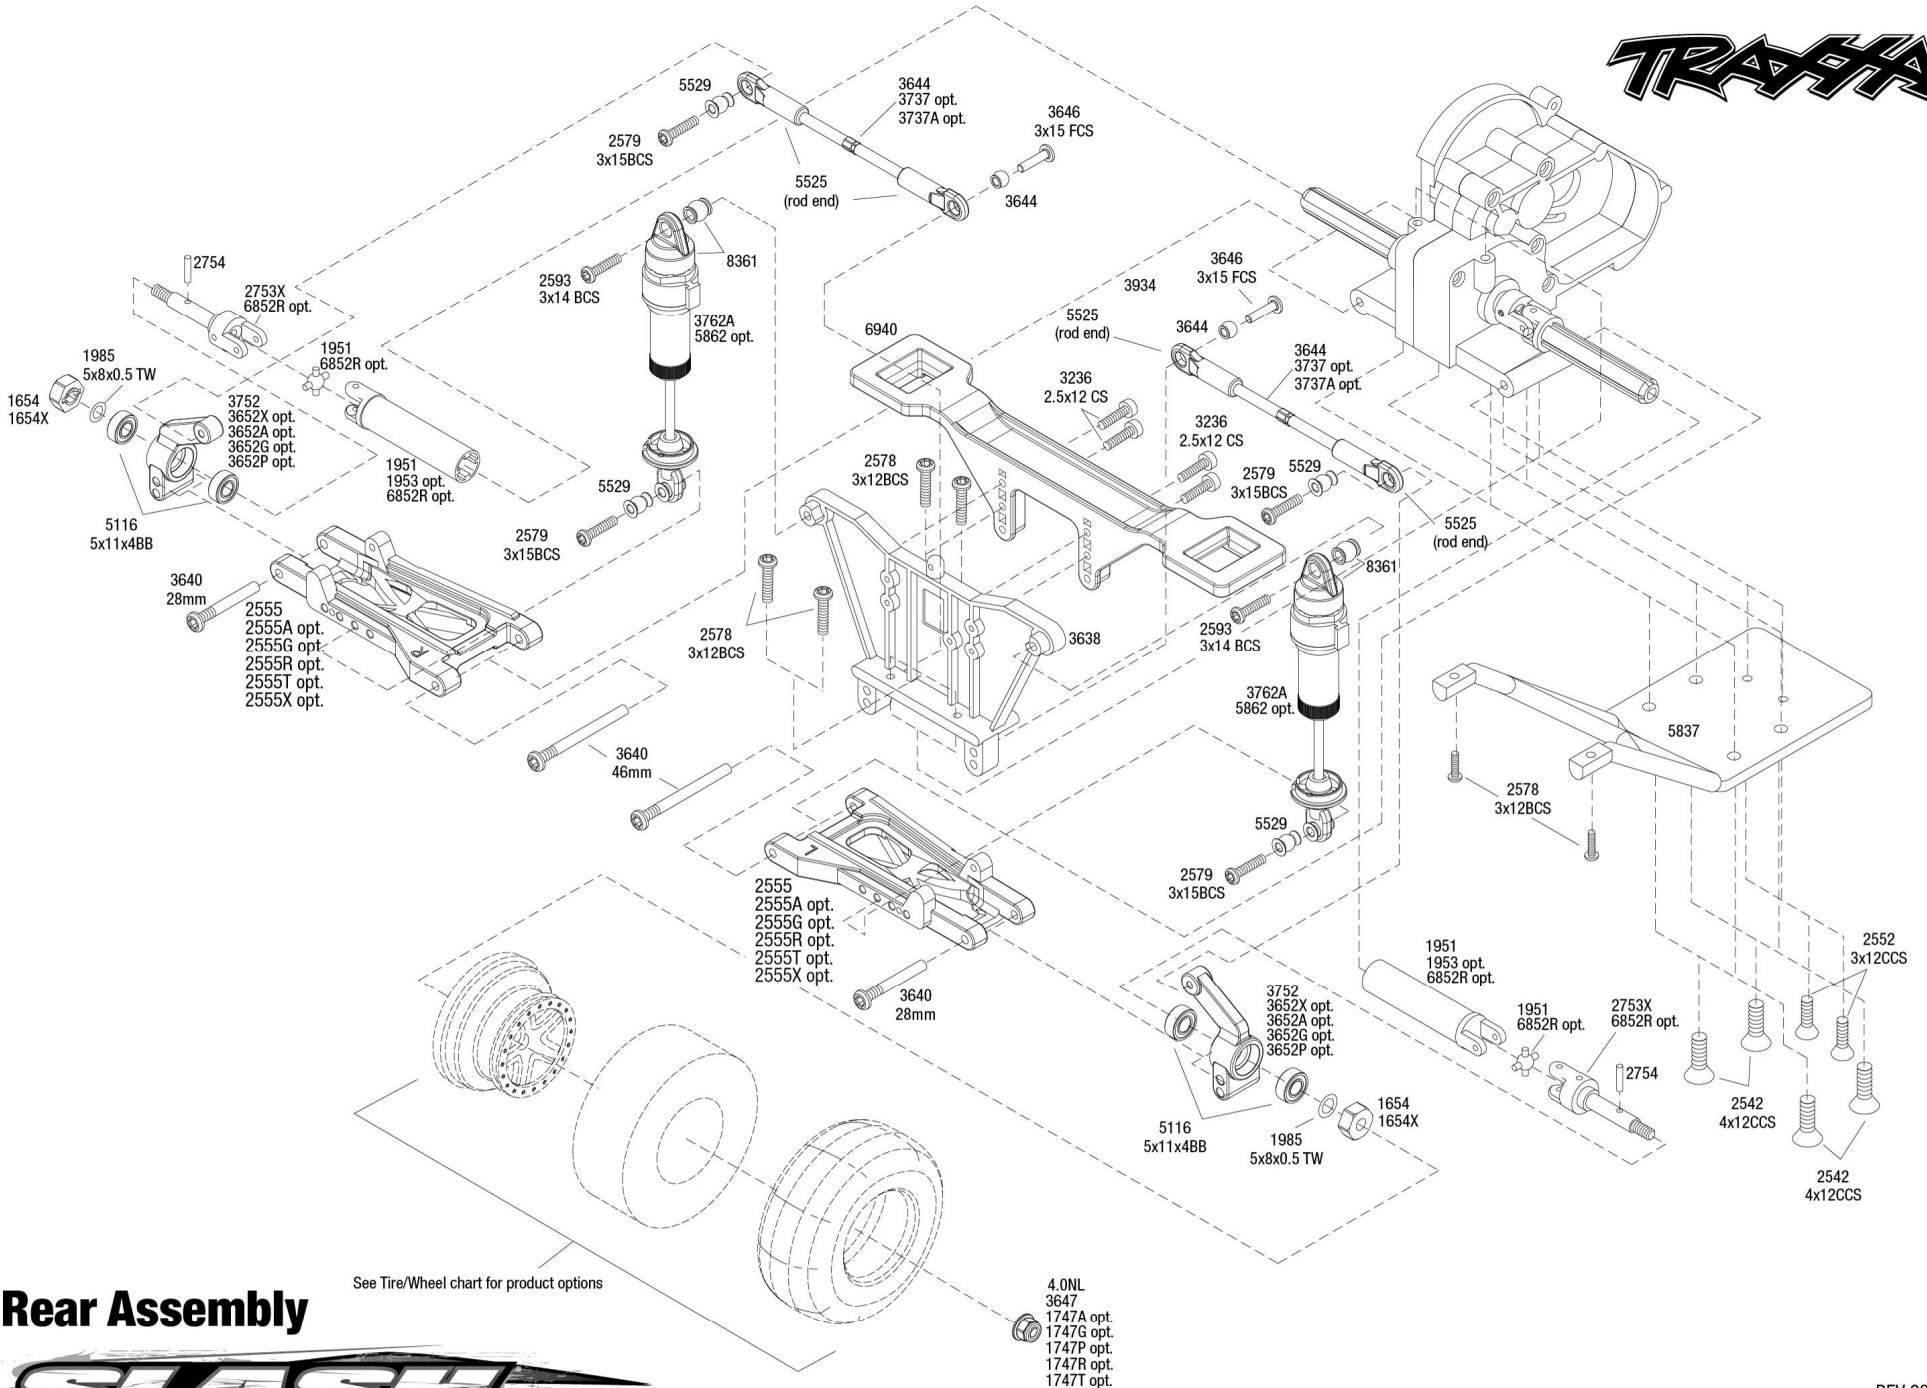

Chassis Assembly

REV 231016-R02
Specifications on this page are subject to change without notice. Every attempt has been made to ensure the accuracy of this drawing; however, Traxxas cannot be held responsible for typographical or other errors.

See Parts List for a complete listing of optional accessories.

See Tire/Wheel chart for product options

Rear Assembly

See Parts List for a complete listing of optional accessories.

Specifications on this page are subject to change without notice. Every attempt has been made to ensure the accuracy of this drawing; however, Traxxas cannot be held responsible for typographical or other errors.