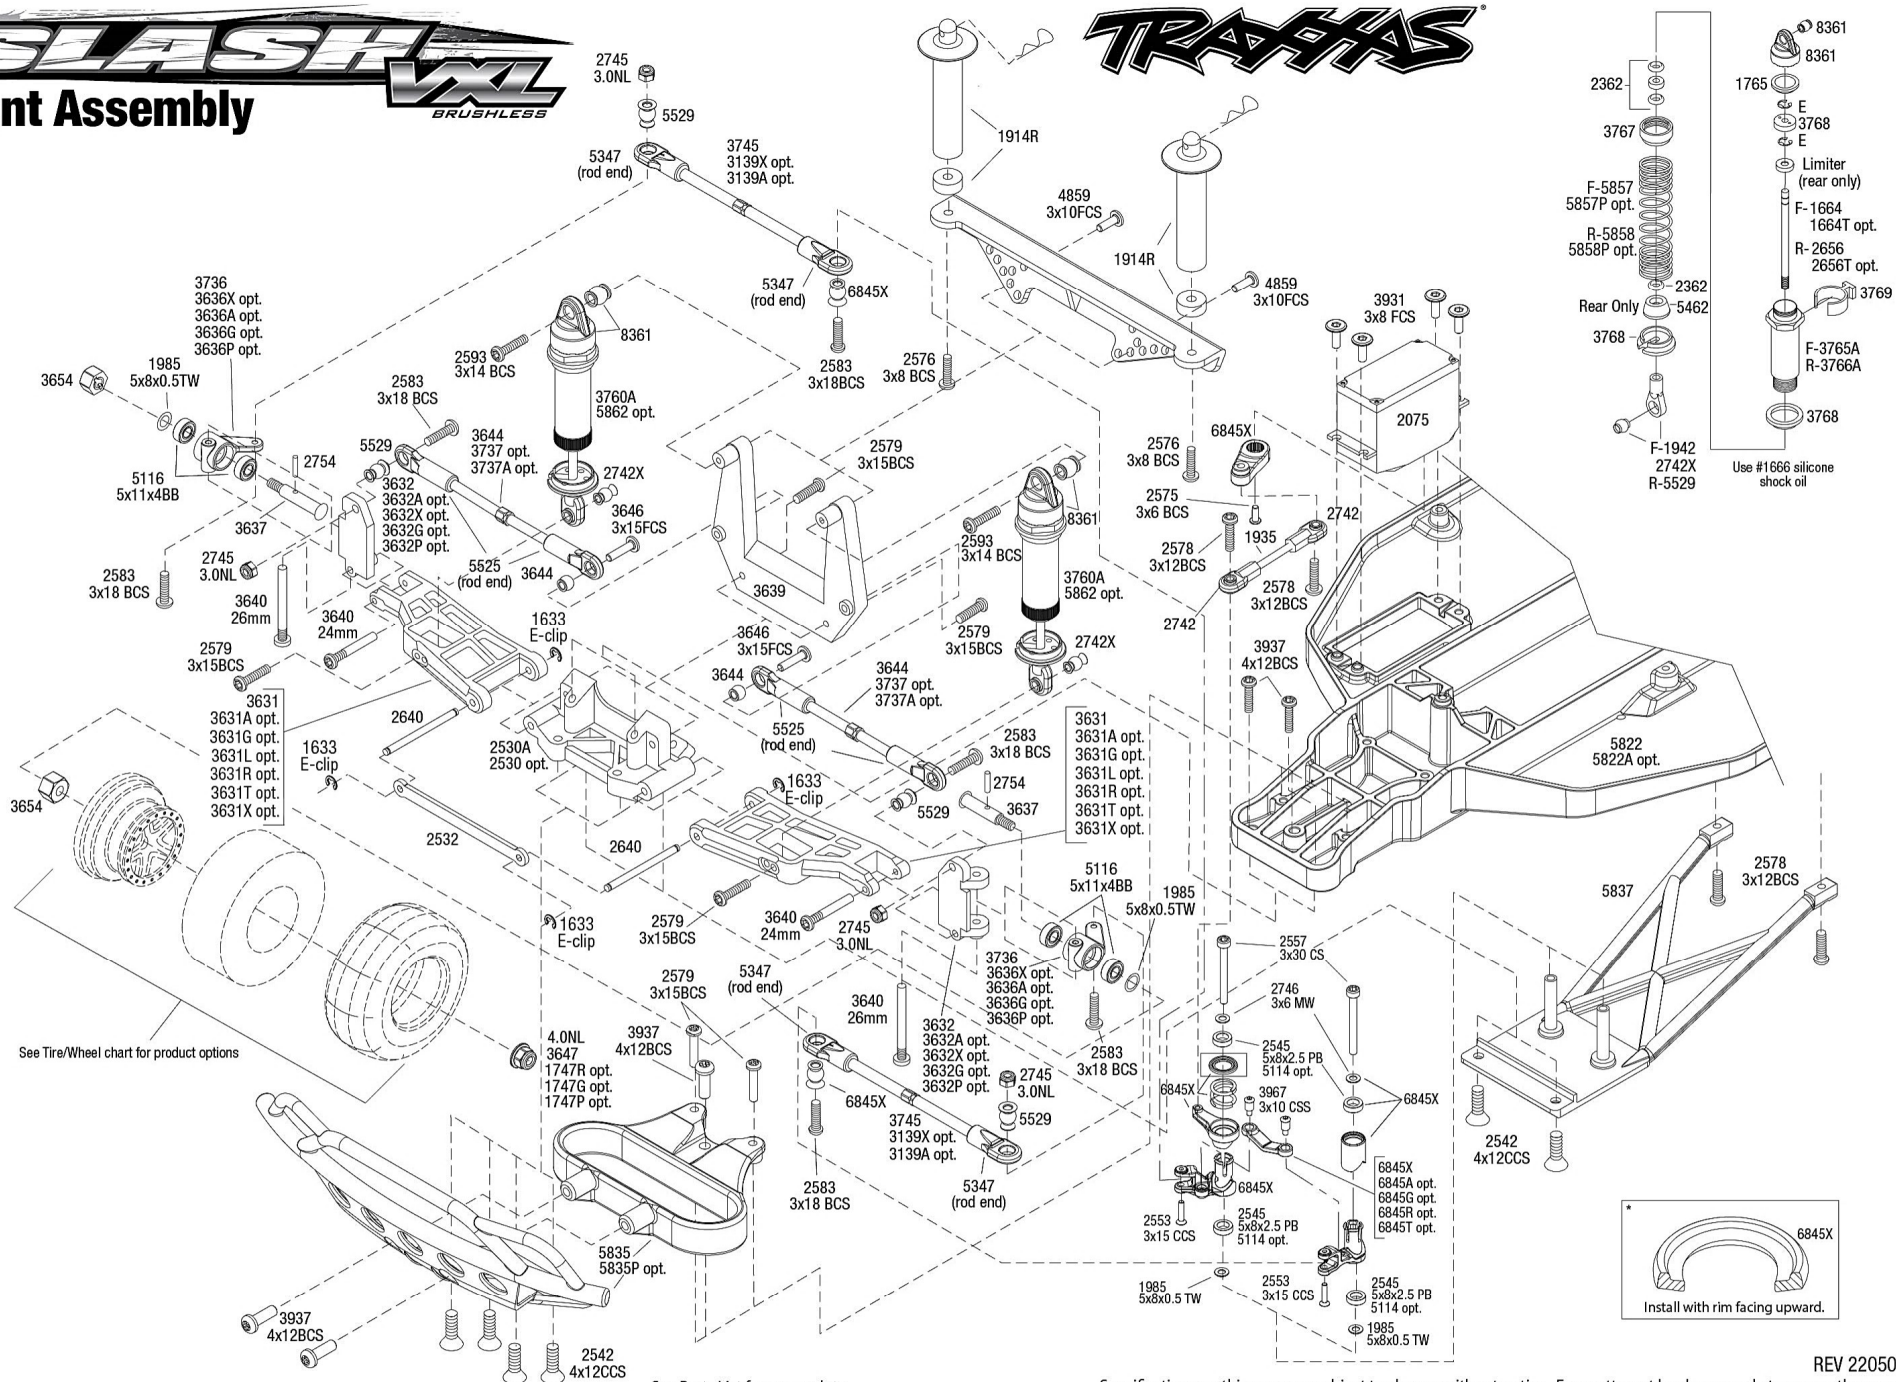

SLASH Chassis Assembly

VXL
BRUSHLESS

See Parts List for a complete listing of optional accessories.

Specifications on this page are subject to change without notice. Every attempt has been made to ensure the accuracy of this drawing; however, Traxxas cannot be held responsible for typographical or other errors.

SLASH VXL

Front Assembly

BRUSHLESS

See Tire/Wheel chart for product options

See Parts List for a complete listing of optional accessories.

Specifications on this page are subject to change without notice. Every attempt has been made to ensure the accuracy of this drawing; however, Traxxas cannot be held responsible for typographical or other errors.

REV 220506-R01

SLASH VXL

Rear Assembly
BRUSHLESS

See Tire/Wheel chart for product options

See Parts List for a complete listing of optional accessories.

Specifications on this page are subject to change without notice. Every attempt has been made to ensure the accuracy of this drawing; however, Traxxas cannot be held responsible for typographical or other errors.

REV 220506-R01