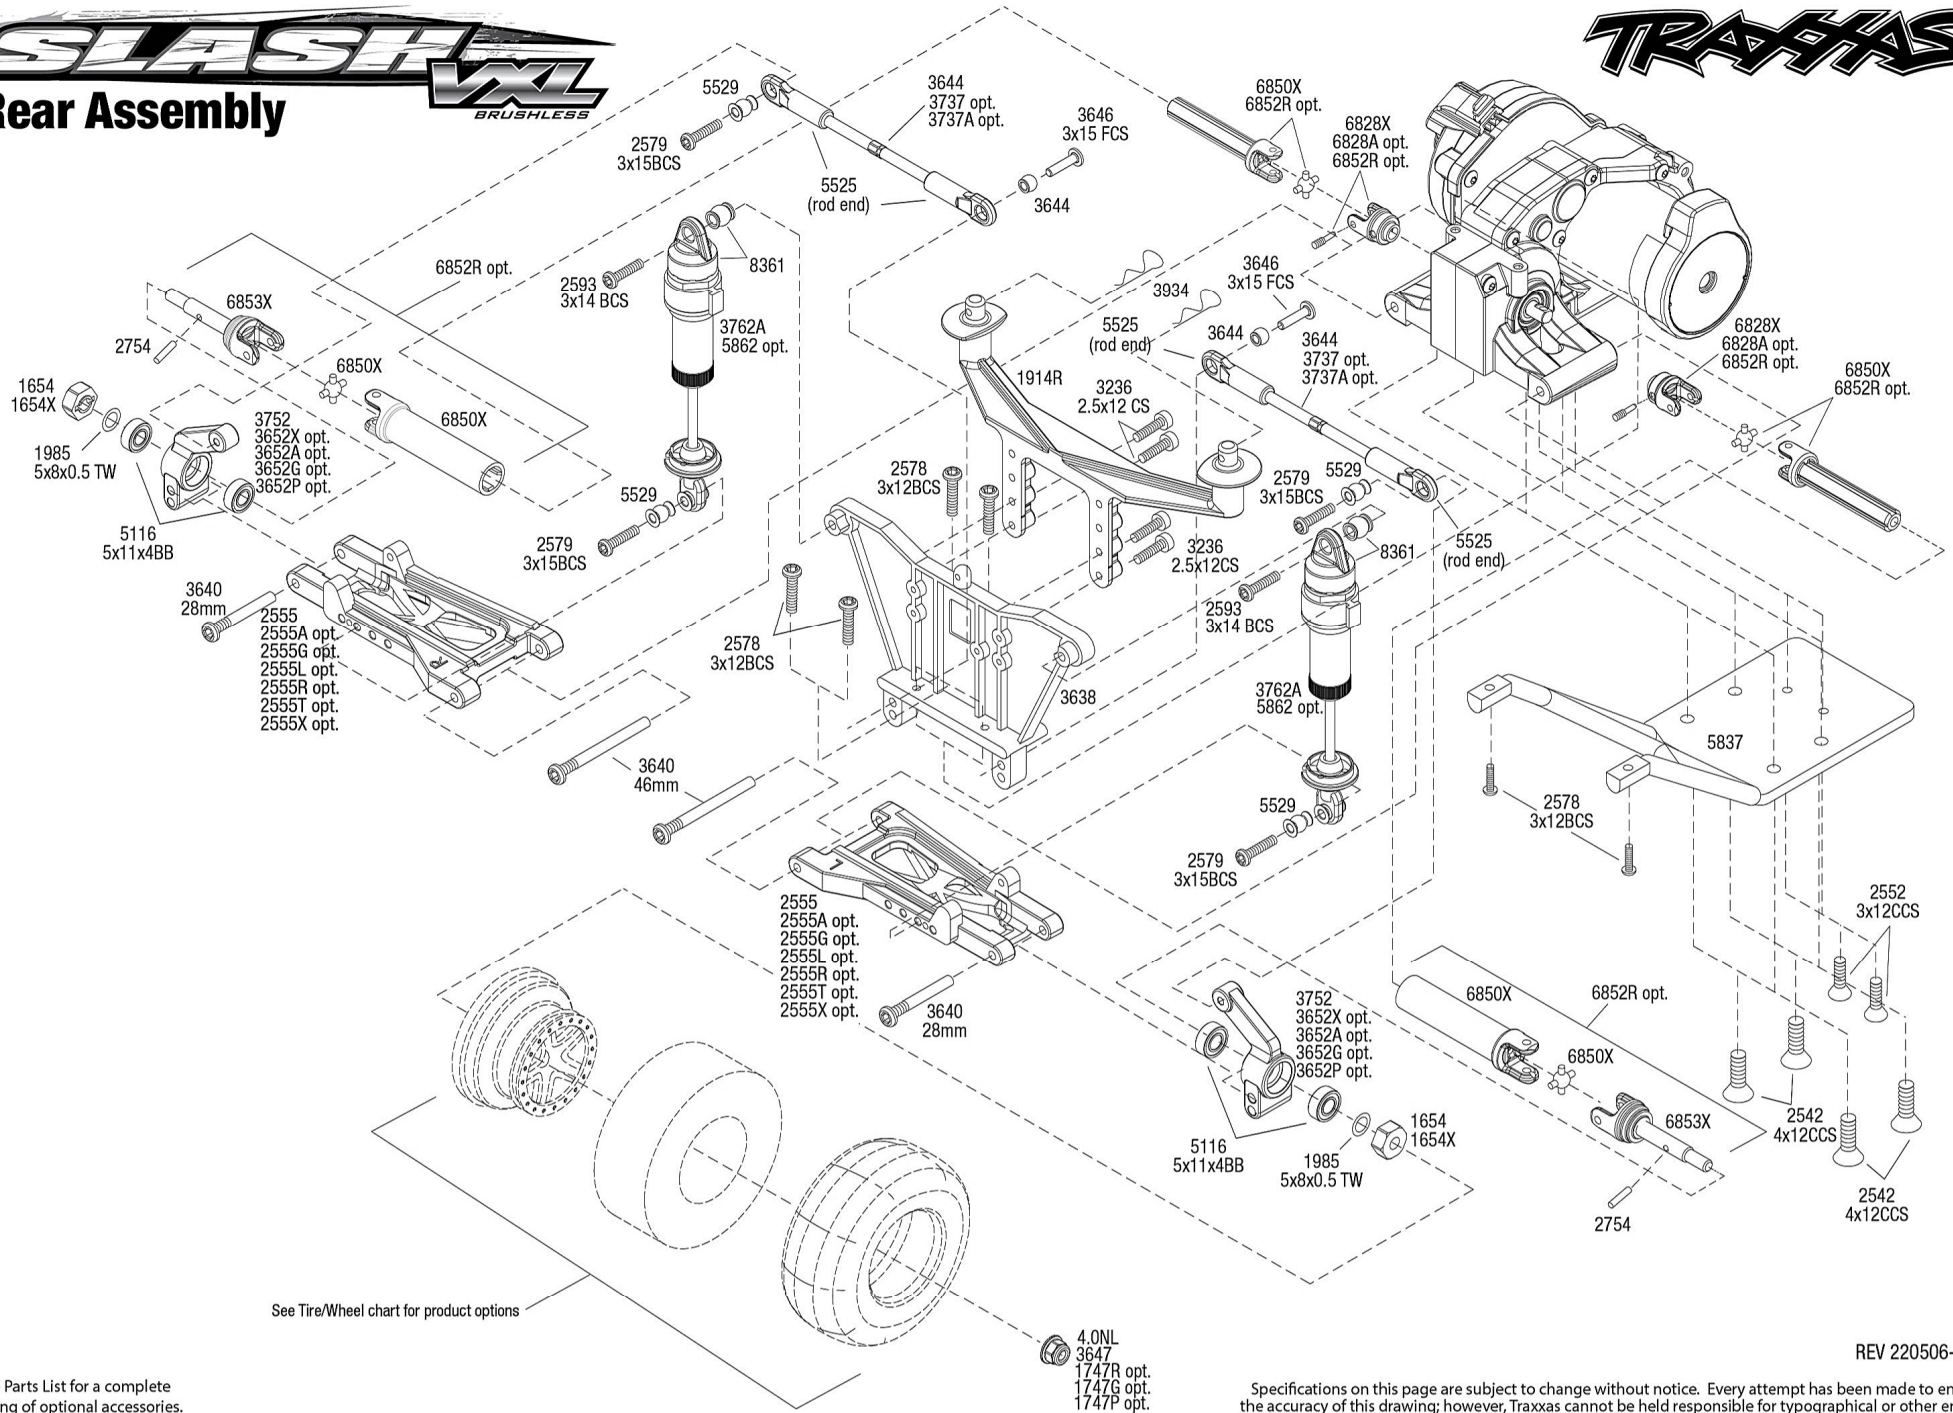

SLASH Chassis Assembly

VXL
BRUSHLESS

See Parts List for a complete listing of optional accessories.

Specifications on this page are subject to change without notice. Every attempt has been made to ensure the accuracy of this drawing; however, Traxxas cannot be held responsible for typographical or other errors.

SLASH VXL

Front Assembly

BRUSHLESS

See Tire/Wheel chart for product options

See Parts List for a complete listing of optional accessories.

Specifications on this page are subject to change without notice. Every attempt has been made to ensure the accuracy of this drawing; however, Traxxas cannot be held responsible for typographical or other errors.

REV 220506-R01

SLASH VXL

Rear Assembly
BRUSHLESS

See Tire/Wheel chart for product options

See Parts List for a complete listing of optional accessories.

Specifications on this page are subject to change without notice. Every attempt has been made to ensure the accuracy of this drawing; however, Traxxas cannot be held responsible for typographical or other errors.