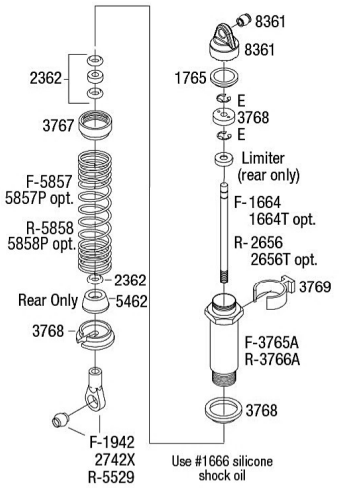

SLASH Chassis Assembly

VXL
BRUSHLESS

See Parts List for a complete listing of optional accessories.

Specifications on this page are subject to change without notice. Every attempt has been made to ensure the accuracy of this drawing; however, Traxxas cannot be held responsible for typographical or other errors.

SLASH VXL

Front Assembly

BRUSHLESS

See Tire/Wheel chart for product options

See Parts List for a complete listing of optional accessories.

Specifications on this page are subject to change without notice. Every attempt has been made to ensure the accuracy of this drawing; however, Traxxas cannot be held responsible for typographical or other errors.

REV 220506-R01

SLASH VXL

Rear Assembly
BRUSHLESS

See Tire/Wheel chart for product options

See Parts List for a complete listing of optional accessories.

Specifications on this page are subject to change without notice. Every attempt has been made to ensure the accuracy of this drawing; however, Traxxas cannot be held responsible for typographical or other errors.

REV 220506-R01