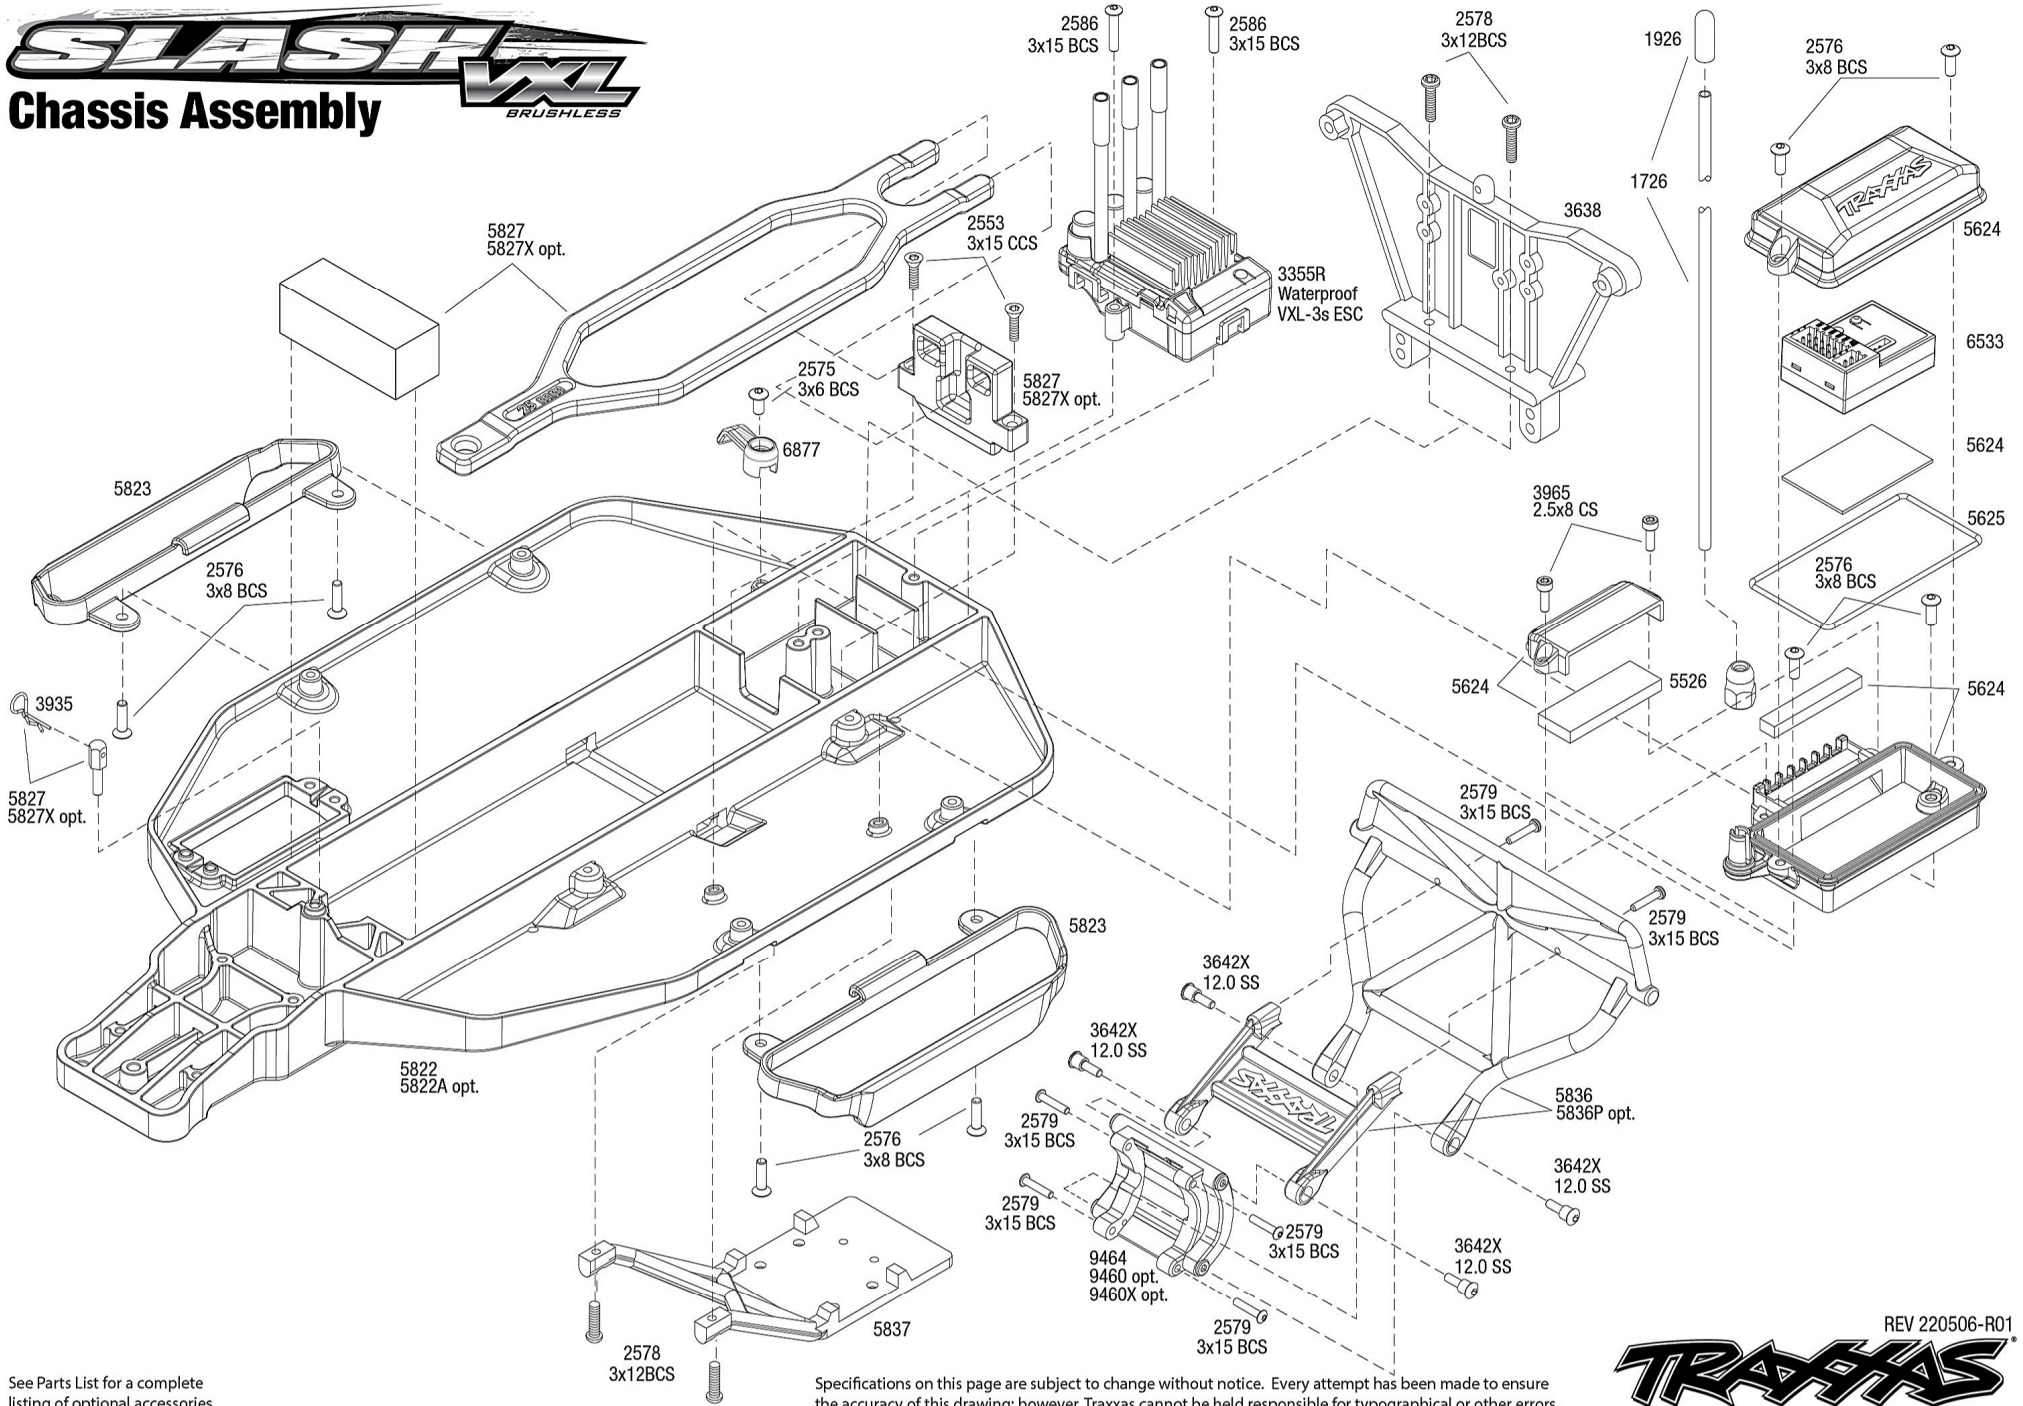

SLASH Chassis Assembly

VXL
BRUSHLESS

See Parts List for a complete listing of optional accessories.

Specifications on this page are subject to change without notice. Every attempt has been made to ensure the accuracy of this drawing; however, Traxxas cannot be held responsible for typographical or other errors.

SLASH VXL

Front Assembly

BRUSHLESS

See Tire/Wheel chart for product options

See Parts List for a complete listing of optional accessories.

Specifications on this page are subject to change without notice. Every attempt has been made to ensure the accuracy of this drawing; however, Traxxas cannot be held responsible for typographical or other errors.

REV 220506-R01

SLASH VXL

Rear Assembly
BRUSHLESS

See Tire/Wheel chart for product options

See Parts List for a complete listing of optional accessories.

Specifications on this page are subject to change without notice. Every attempt has been made to ensure the accuracy of this drawing; however, Traxxas cannot be held responsible for typographical or other errors.

REV 220506-R01