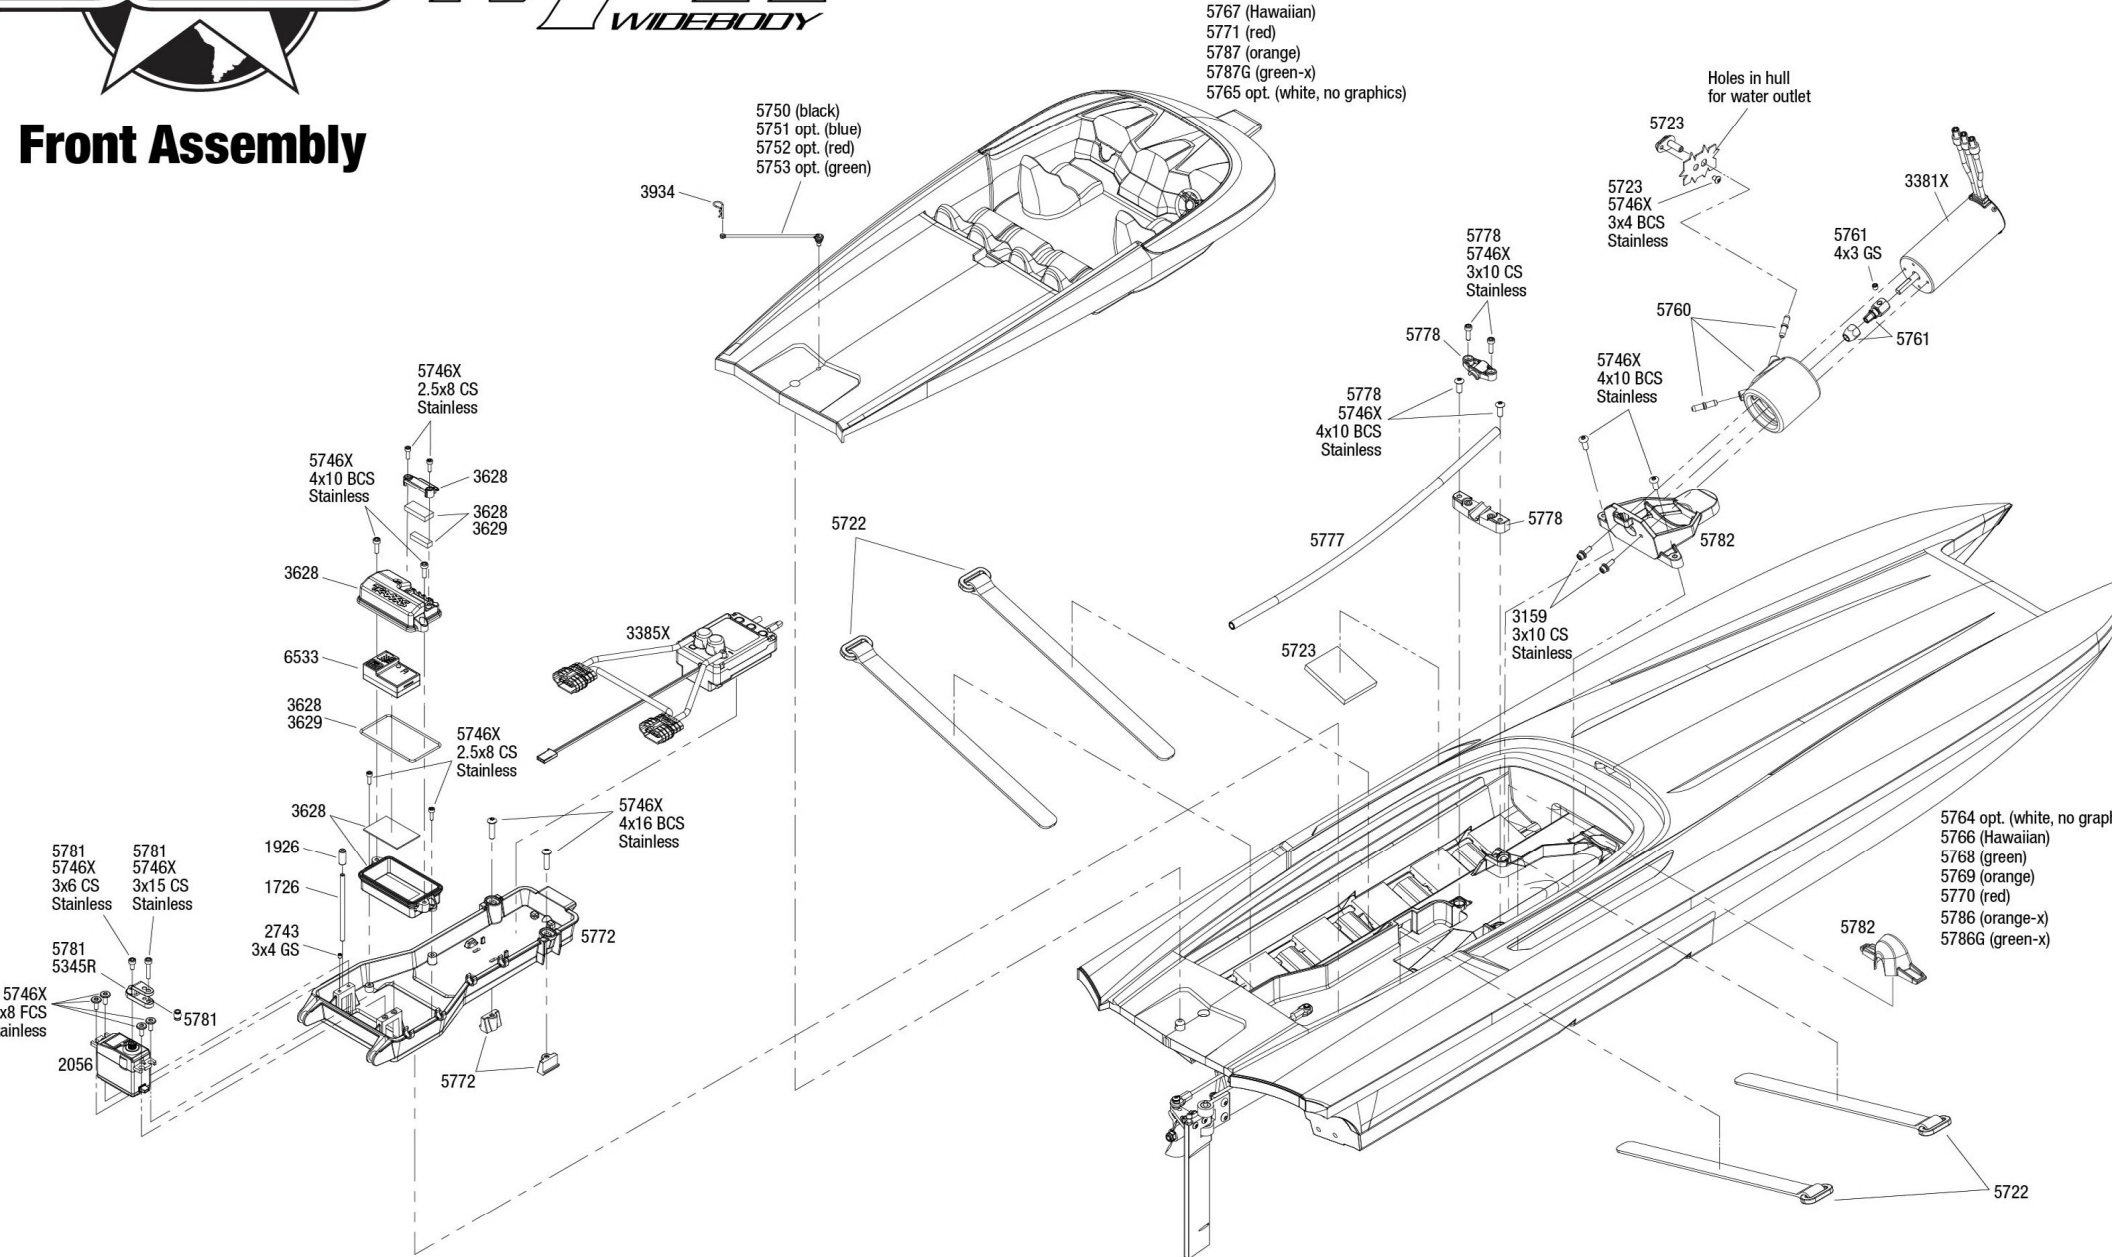

Front Assembly

- 5767 (Hawaiian)
- 5771 (red)
- 5787 (orange)
- 5787G (green-x)
- 5765 opt. (white, no graphics)

- 5750 (black)
- 5751 opt. (blue)
- 5752 opt. (red)
- 5753 opt. (green)

Holes in hull for water outlet

- 5764 opt. (white, no graphics)
- 5766 (Hawaiian)
- 5768 (green)
- 5769 (orange)
- 5770 (red)
- 5786 (orange-x)
- 5786G (green-x)