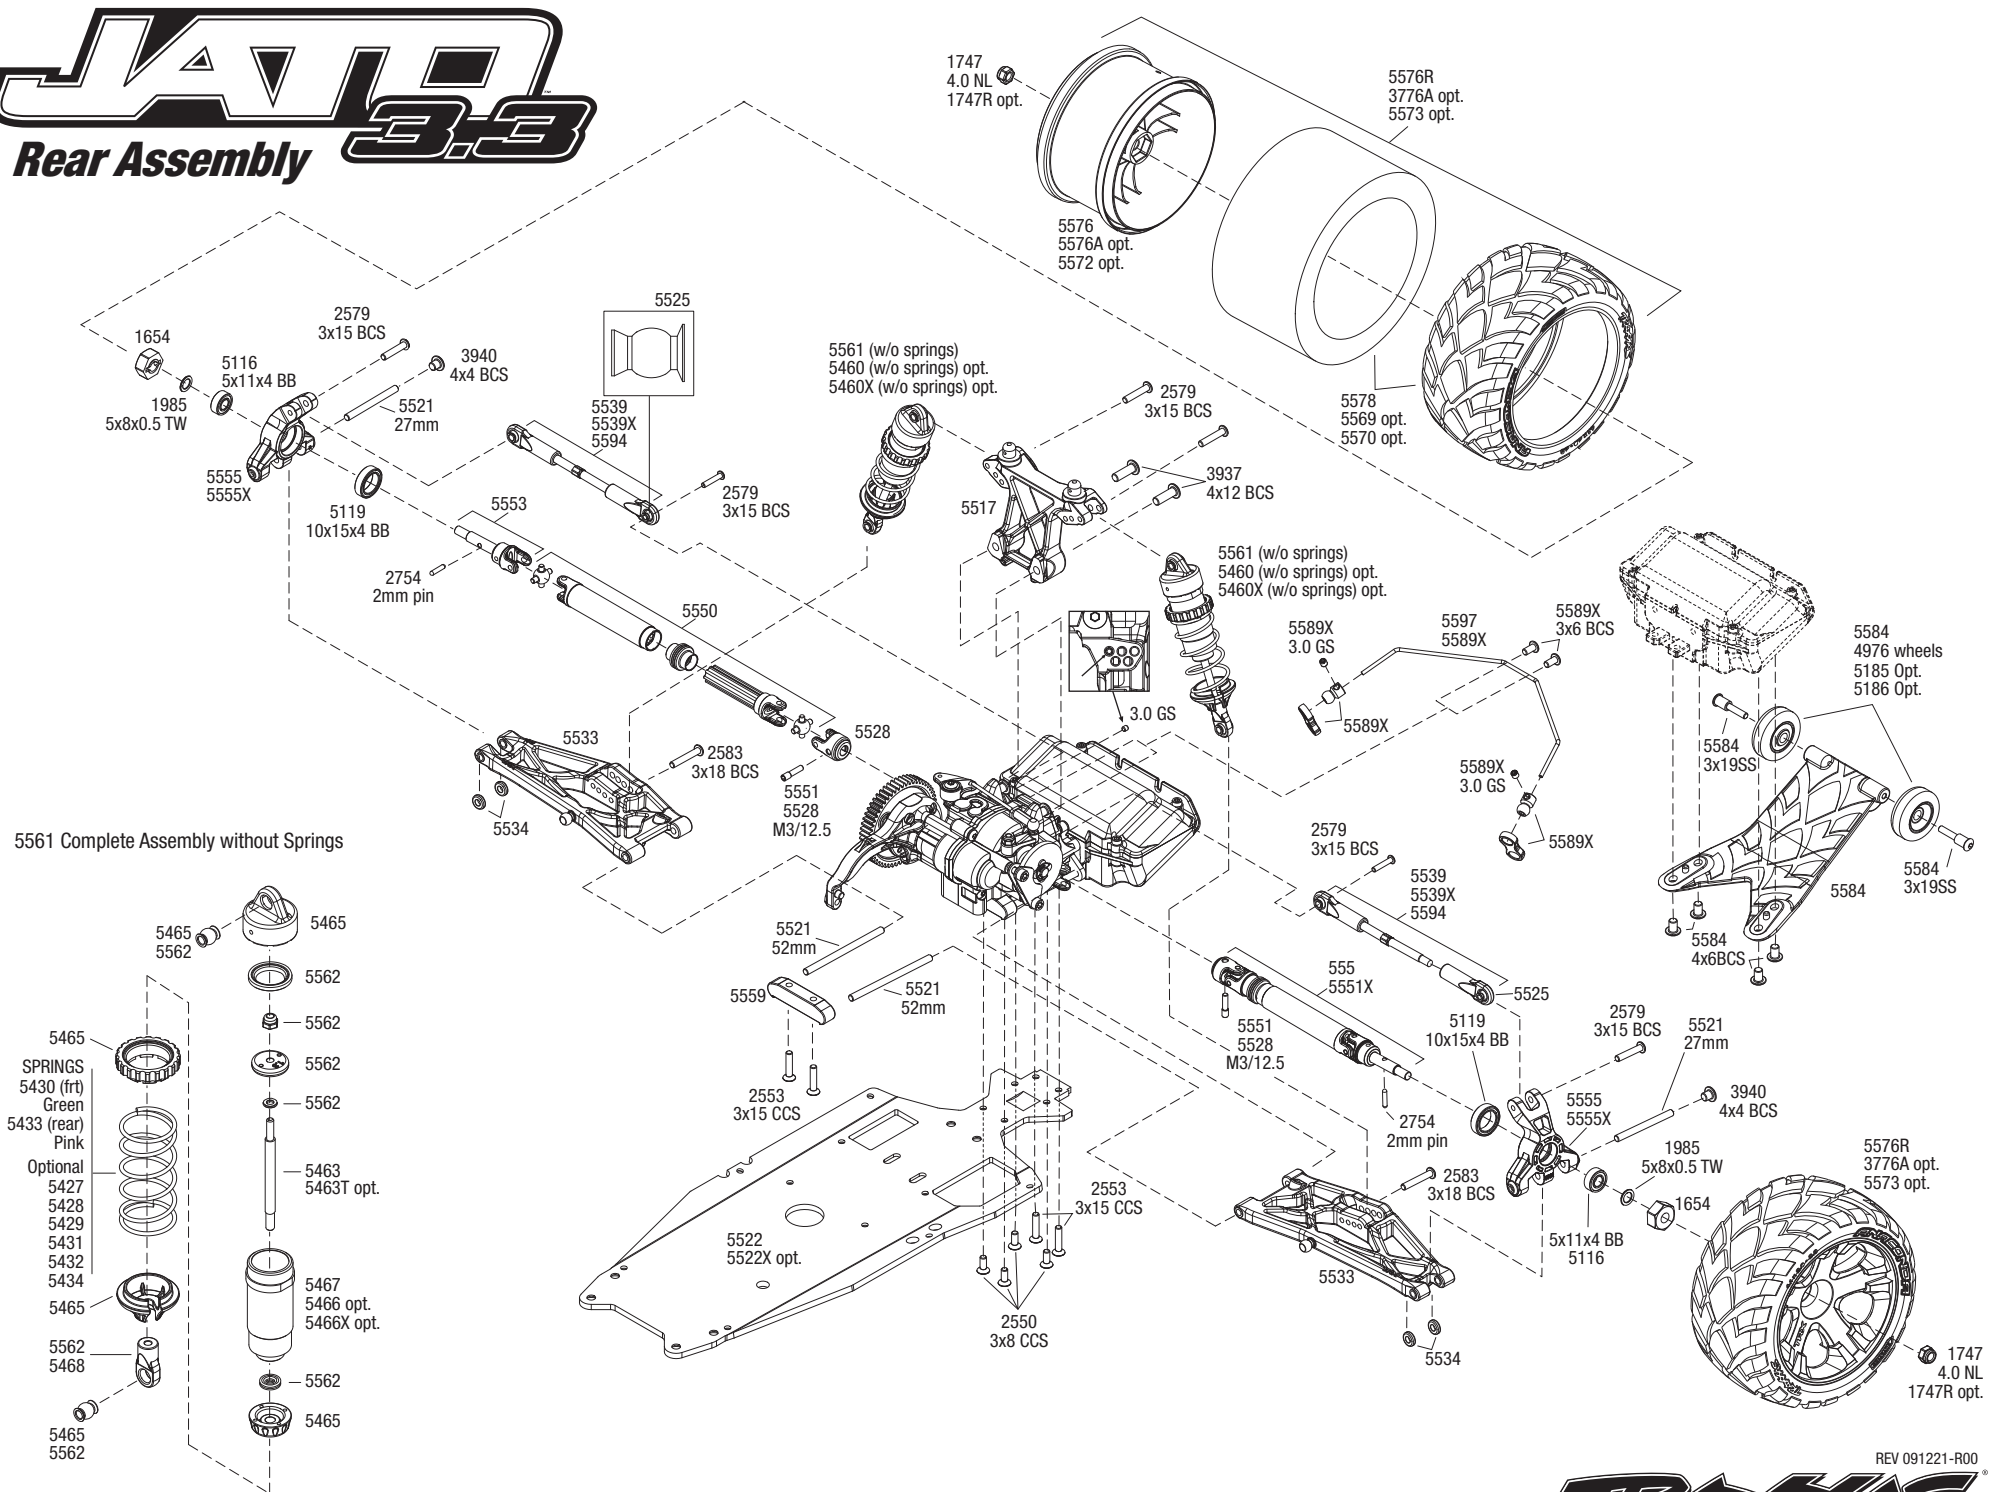

JATO 3.3

Rear Assembly

REV 091221-R00