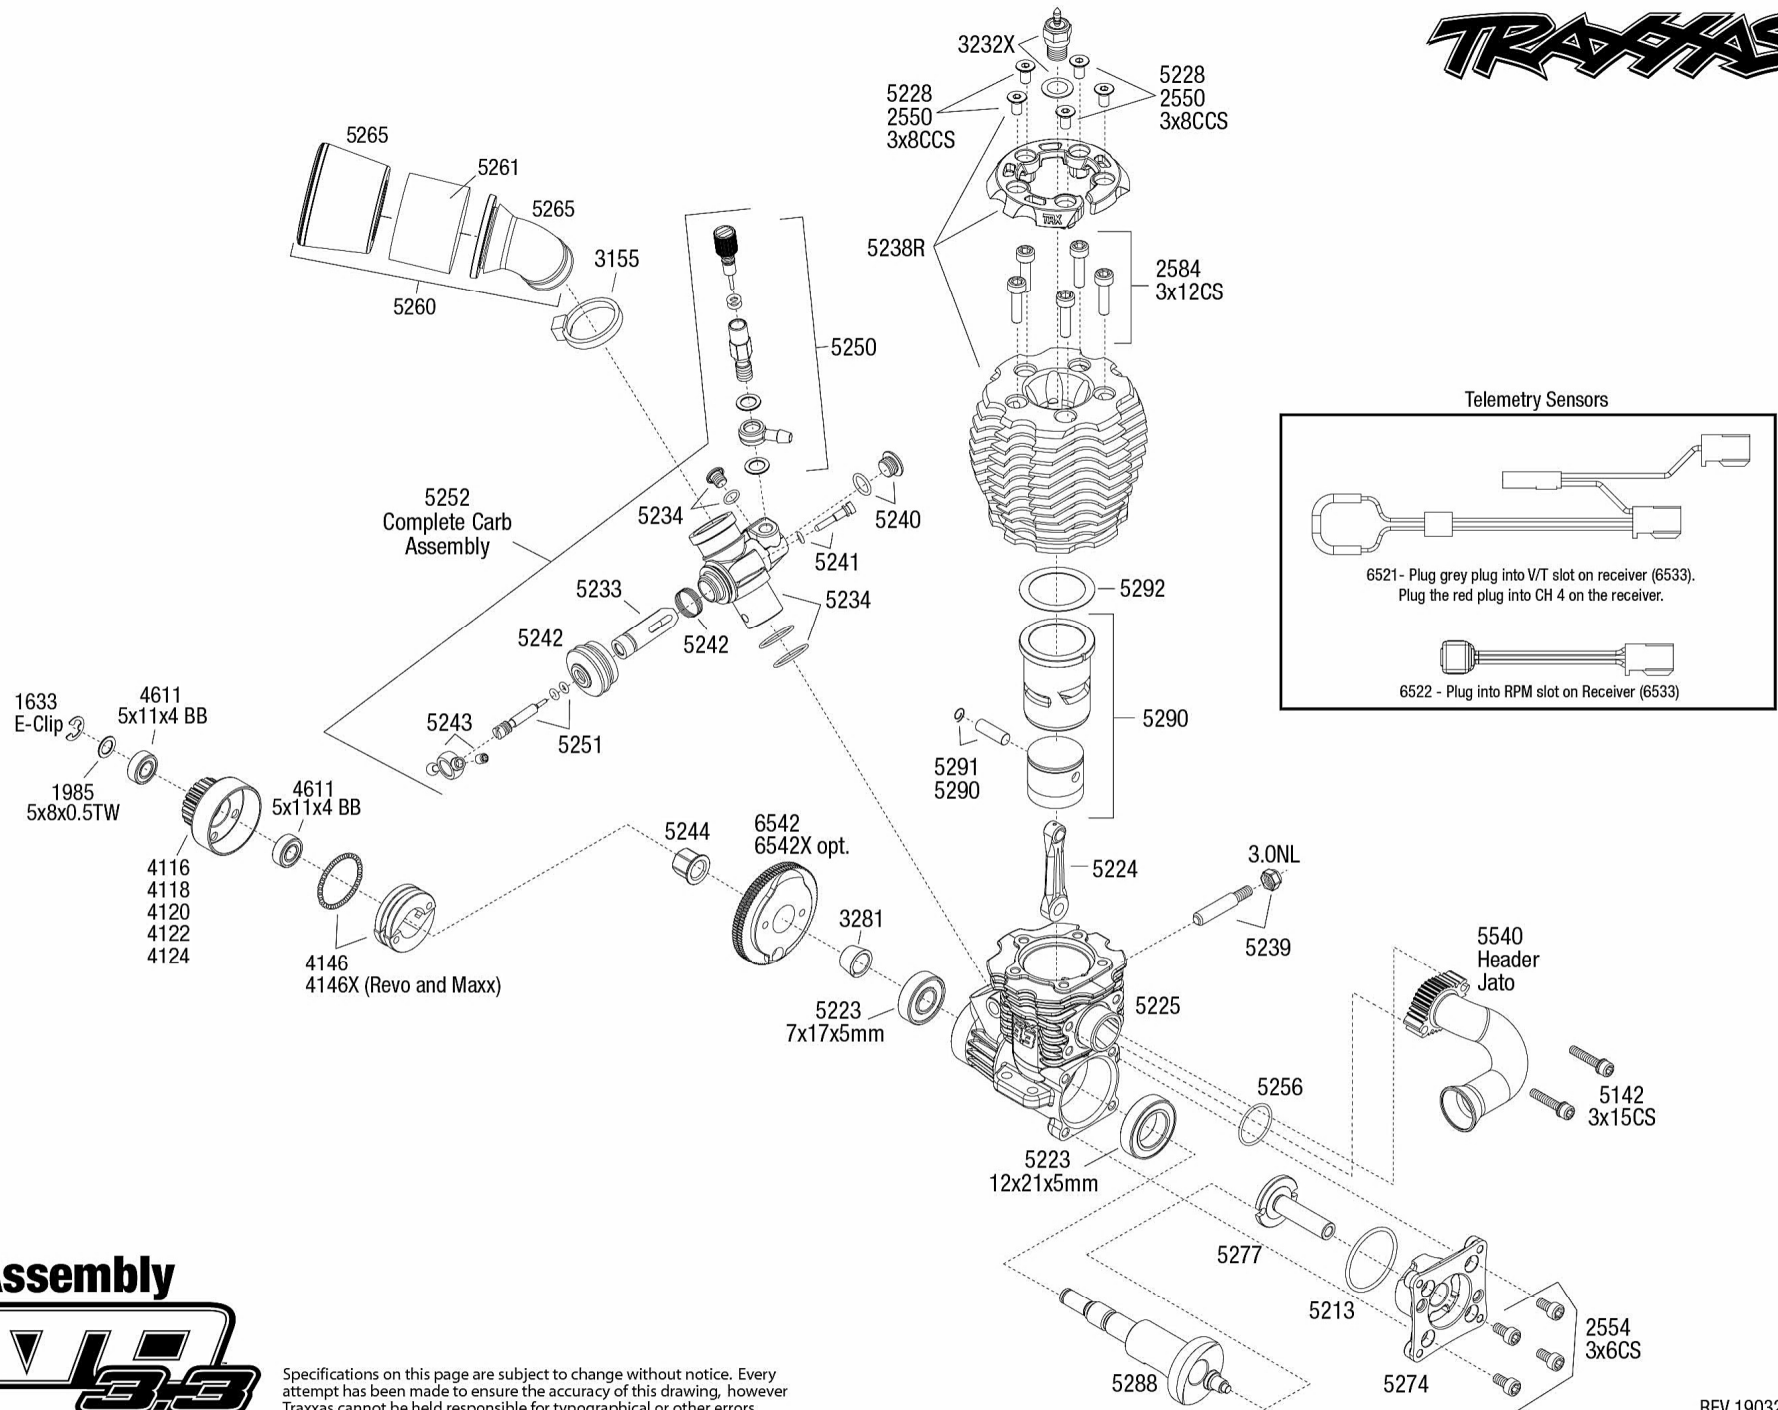

Chassis Assembly

JAX 3.3

Specifications on this page are subject to change without notice. Every attempt has been made to ensure the accuracy of this drawing, however Traxxas cannot be held responsible for typographical or other errors.

See Parts List for a complete listing of optional accessories.

REV 190329-R03

Engine Assembly

JATO 3.3

Specifications on this page are subject to change without notice. Every attempt has been made to ensure the accuracy of this drawing, however Traxxas cannot be held responsible for typographical or other errors.

Front Assembly

See Parts List for a complete listing of optional accessories.