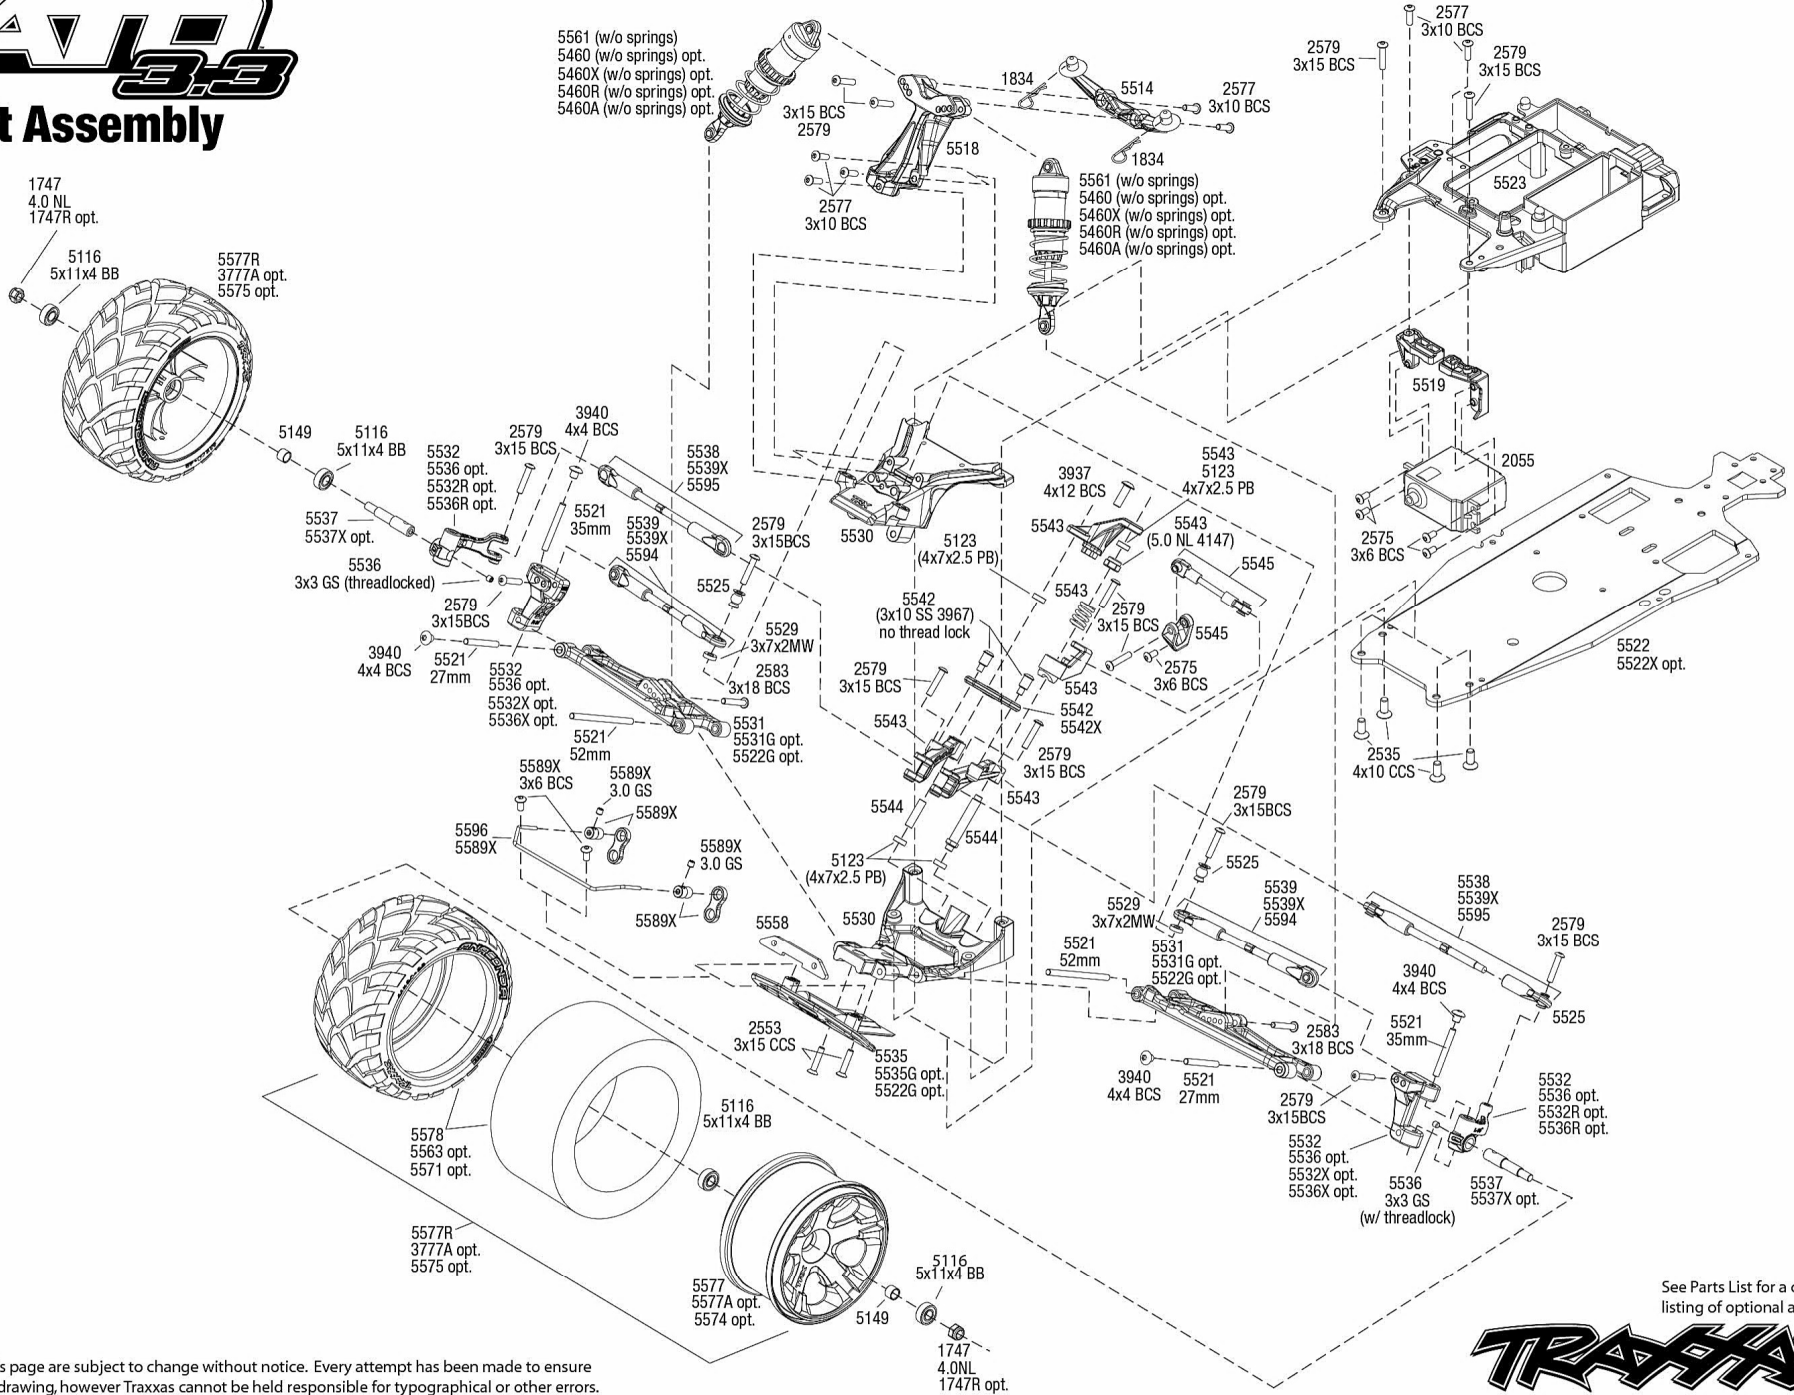

Chassis Assembly

JAX 3.3

Specifications on this page are subject to change without notice. Every attempt has been made to ensure the accuracy of this drawing, however Traxxas cannot be held responsible for typographical or other errors.

See Parts List for a complete listing of optional accessories.

REV 190329-R03

Engine Assembly

JATO 3.3

Specifications on this page are subject to change without notice. Every attempt has been made to ensure the accuracy of this drawing, however Traxxas cannot be held responsible for typographical or other errors.

Front Assembly

See Parts List for a complete listing of optional accessories.