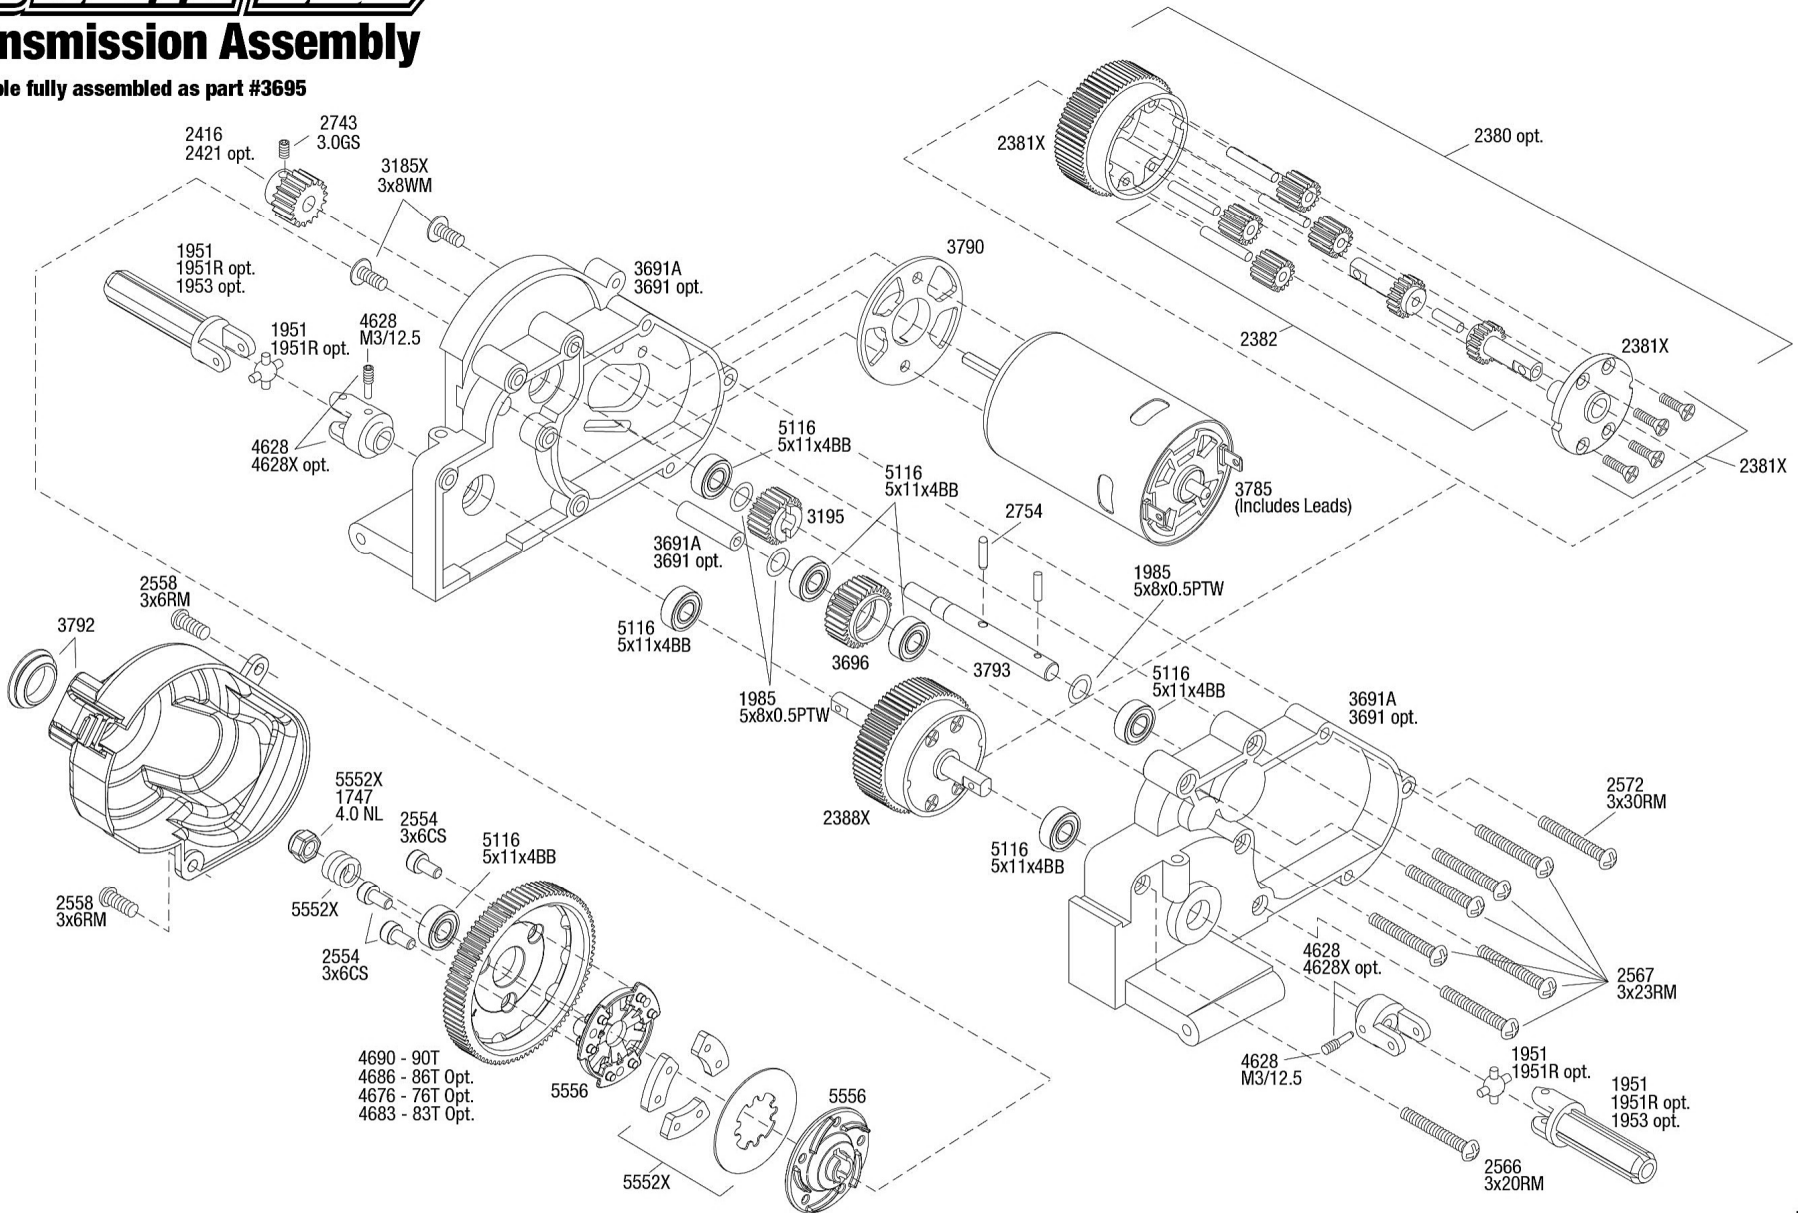

Chassis Assembly

Specifications on this page are subject to change without notice. Every attempt has been made to ensure the accuracy of this drawing; however, Traxxas cannot be held responsible for typographical or other errors.

STAMPEDE

Transmission Assembly

Available fully assembled as part #3695

See Parts List for a complete listing of optional accessories.

REV 220411-R01

Specifications on this page are subject to change without notice. Every attempt has been made to ensure the accuracy of this drawing; however, Traxxas cannot be held responsible for typographical or other errors.