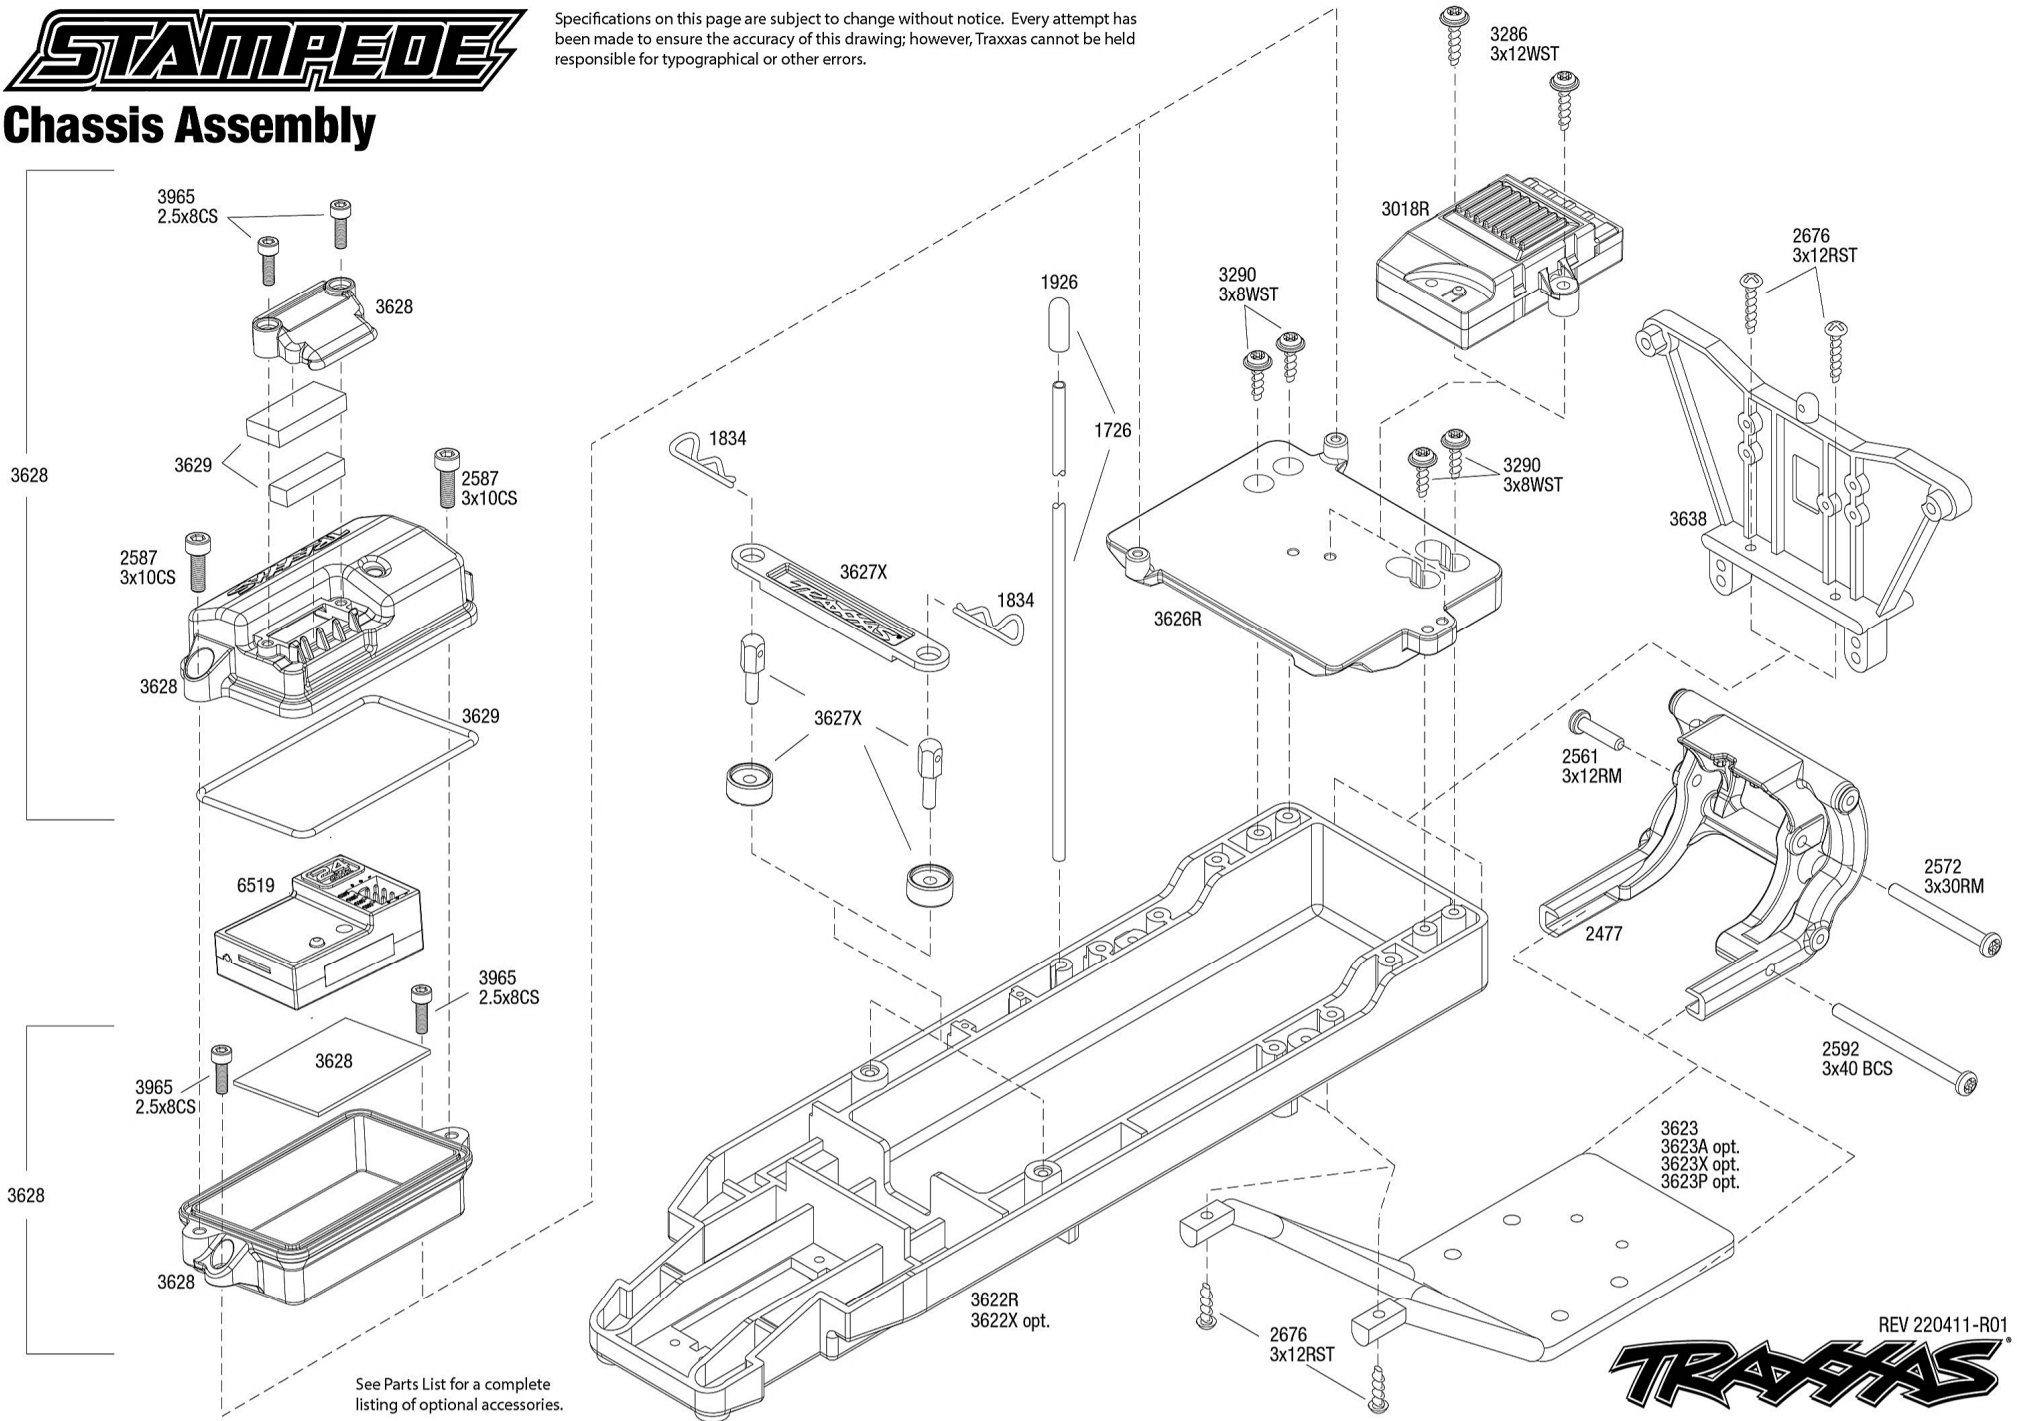

Chassis Assembly

Specifications on this page are subject to change without notice. Every attempt has been made to ensure the accuracy of this drawing; however, Traxxas cannot be held responsible for typographical or other errors.

STAMPEDE

Transmission Assembly

Available fully assembled as part #3695

See Parts List for a complete listing of optional accessories.

REV 220411-R01

Specifications on this page are subject to change without notice. Every attempt has been made to ensure the accuracy of this drawing; however, Traxxas cannot be held responsible for typographical or other errors.