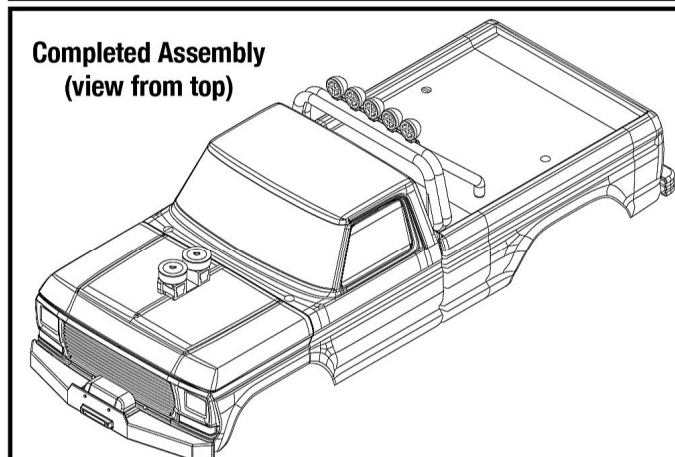

## Body Assembly

**Completed Assembly  
(view from bottom)**

- 3660 Body, Bigfoot® No. 1, Officially Licensed replica (clear, requires painting)/ window masks/ decal sheet
- 3661 Body, Bigfoot® No. 1, Officially Licensed replica (painted, decals applied)
- 3661X Body, Bigfoot® No. 1, blue-x, Officially Licensed replica (painted, decals applied)
- 3656 Grill, Bigfoot® No. 1 (chrome)/ decals/ adhesive tape/ mounting hardware
- 3662 Body accessories kit, Bigfoot® No. 1 (includes winch, front and rear bumpers, roll bar, light bar, engine detail, & mounting hardware) (grill sold separately)