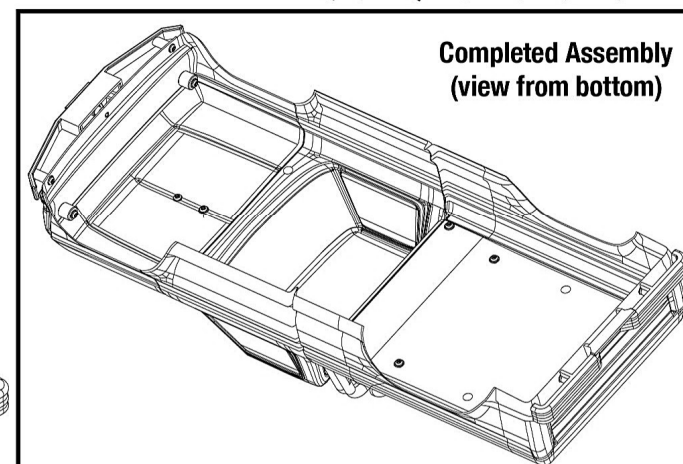

## Body Assembly

**Completed Assembly  
(view from bottom)**

- 3660 Body, Bigfoot® No. 1, Officially Licensed replica (clear, requires painting)/ window masks/ decal sheet
- 3661 Body, Bigfoot® No. 1, Officially Licensed replica (painted, decals applied)
- 3661X Body, Bigfoot® No. 1, blue-x, Officially Licensed replica (painted, decals applied)
- 3656 Grill, Bigfoot® No. 1 (chrome)/ decals/ adhesive tape/ mounting hardware
- 3662 Body accessories kit, Bigfoot® No. 1 (includes winch, front and rear bumpers, roll bar, light bar, engine detail, & mounting hardware) (grill sold separately)