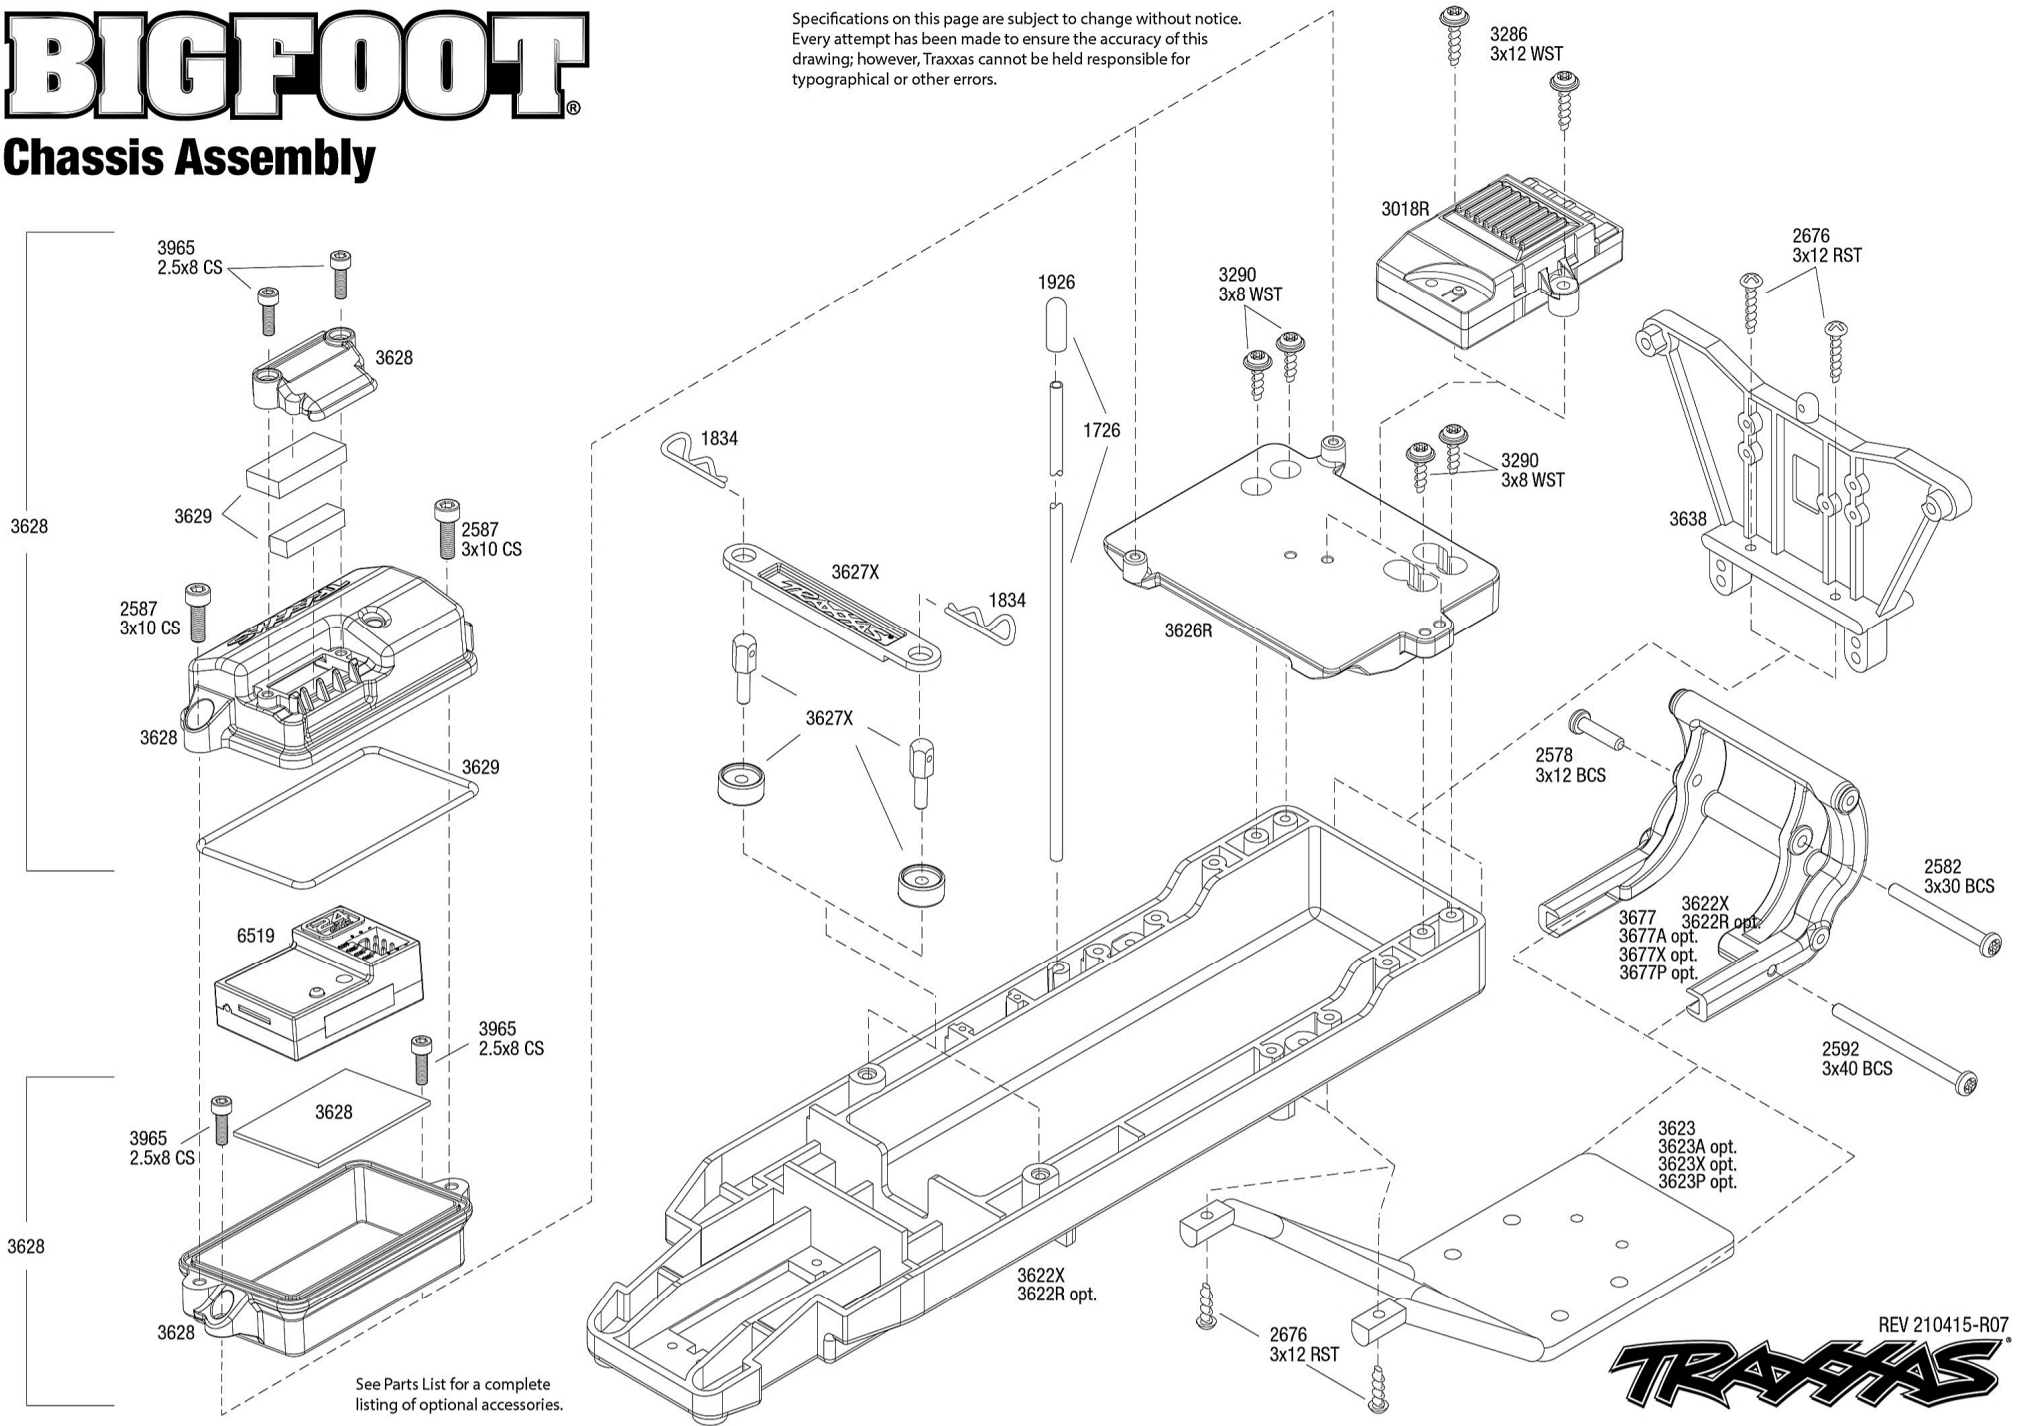

BIGFOOT®

Chassis Assembly

Specifications on this page are subject to change without notice. Every attempt has been made to ensure the accuracy of this drawing; however, Traxxas cannot be held responsible for typographical or other errors.

See Parts List for a complete listing of optional accessories.

REV 210415-R07

TRAXXAS