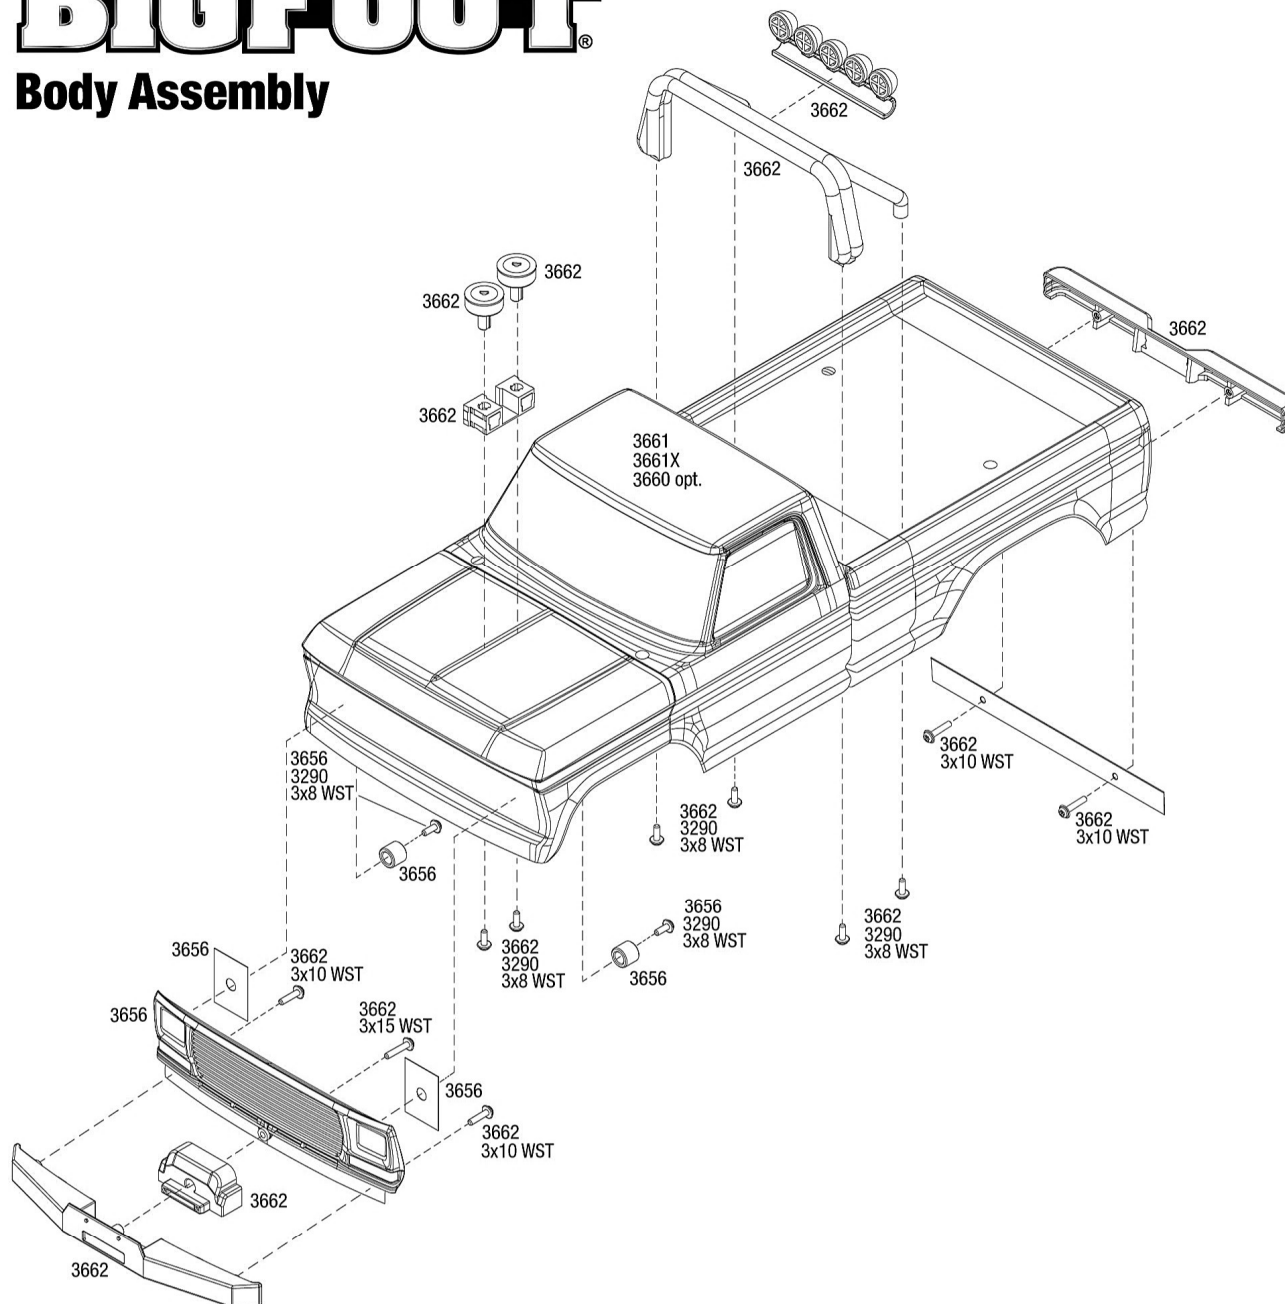

## Body Assembly

**Completed Assembly  
(view from bottom)**

- 3660 Body, Bigfoot® No. 1, Officially Licensed replica (clear, requires painting)/ window masks/ decal sheet
- 3661 Body, Bigfoot® No. 1, Officially Licensed replica (painted, decals applied)
- 3661X Body, Bigfoot® No. 1, blue-x, Officially Licensed replica (painted, decals applied)
- 3656 Grill, Bigfoot® No. 1 (chrome)/ decals/ adhesive tape/ mounting hardware
- 3662 Body accessories kit, Bigfoot® No. 1 (includes winch, front and rear bumpers, roll bar, light bar, engine detail, & mounting hardware) (grill sold separately)

**Completed Assembly  
(view from top)**

- 3660 Body, Bigfoot® No. 1, Officially Licensed replica (clear, requires painting)/ window masks/ decal sheet
- 3661 Body, Bigfoot® No. 1, Officially Licensed replica (painted, decals applied)
- 3661X Body, Bigfoot® No. 1, blue-x, Officially Licensed replica (painted, decals applied)
- 3656 Grill, Bigfoot® No. 1 (chrome)/ decals/ adhesive tape/ mounting hardware
- 3662 Body accessories kit, Bigfoot® No. 1 (includes winch, front and rear bumpers, roll bar, light bar, engine detail, & mounting hardware) (grill sold separately)