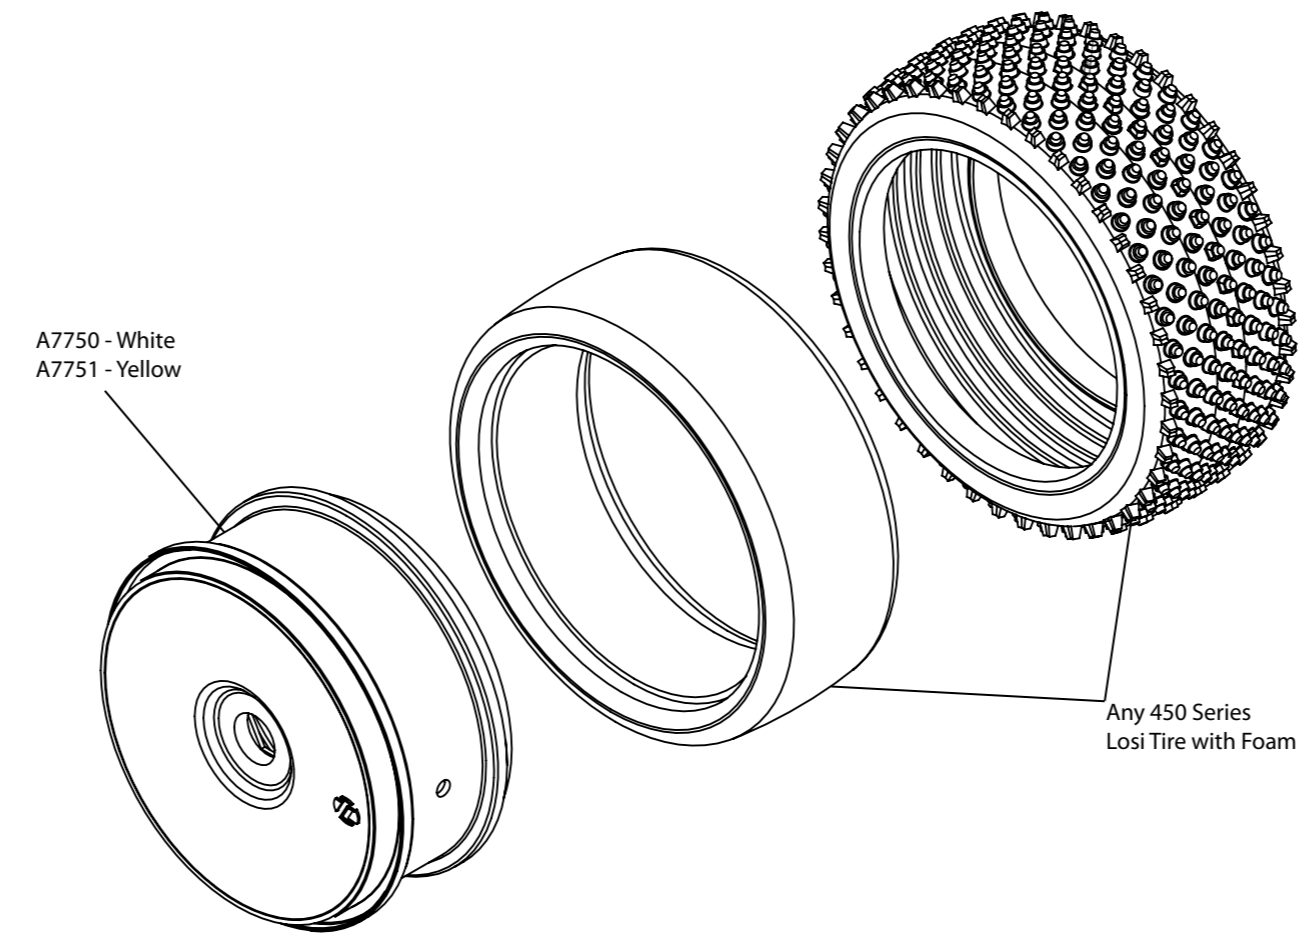

30037

© Losi, A division of Horizon Hobby, Inc.

Not Responsible for Typographical Errors

Printed 08/2010

810 Exploded View and Price List

Replacement Parts	
LOS2021	Front Suspension Arm Set: 10-T
LOS2023	Rear Suspension Arm Set: 10-T
LOS2100	Front Spindles and Carriers: 10-T
LOS2103	Rear Hubs and Spacers: 10-T
LOS2123	Steering Bellcrank Set: 10-T
LOS2124	Steering Posts/Tube and Hardware: 10-T
LOS2163	Front Shock Towers and Caps: 10-T9
LOS2170	Rear Shock Tower: 10-T
LOS2211	Front and Rear Pin Mount Cover Set: 10-T
LOS2213	Pivot Pin Mount Set (4): 10-T
LOS2220	Side Guard Set: 10-T
LOS2222	Front and Rear Sway Bar Set: 10-T
LOS2278	Chassis Brace and Spacer Set (3): 10-T
LOS2279	Steering Drag Link and Hardware: 10-T
LOS2286	Main Chassis Plate - Aluminum: 10-T
LOS2360	Radio Tray and Hardware Set: 10-T
LOS2362	Battery Cover: 810
LOS2403	Fr Bumper and Tank Guard Set: 10-T
LOS2505	Wing & Body Mount Set: 810
LOS2825	Front Shock Body Set: 10-T
LOS2826	Rear Shock Body Set: 10-T
LOS2845	Front and Rear Shock Shaft Set: 10-T
LOS2904	Front and Rear Shock Plastics & Ball Set (4): 10-T
LOS2905	Front and Rear Shock Boots (8): 10-T
LOS2906	Shock Rebuild Set (2): 10-T
LOS2961	Front and Rear Spring Set (4)-Med (Black): 10-T
LOS3104	Front and Rear Gearbox Set: 10-T
LOS3312	Flywheel and Collet: 10-T
LOS3313	Clutch Nut and Hardware: 10-T
LOS3314	Clutch Shoes and Spring: 10-T
LOS3348	17T Clutch Pinion Gear: 10-T
LOS3370	Clutch Bell (Only): 10-T
LOS3498	Wheel Nuts (4): 810
LOS3499	Wheel Hexes & Pins (4): 810
LOS3536	Center Diff Mount and Shock Tool Set: 10-T
LOS3542	Differential Housing and Seal Set: 10-T
LOS3553	Center Differential Outdrive Set: 10-T
LOS3554	Center Rear CV Driveshaft Assmblly: 10-T
LOS3555	Center Front CV Driveshaft Assmblly: 10-T
LOS3556	Center CV Driveshaft Couplers: 10-T
LOS3563	F/R Differential Outdrive and Hard Set (2)
LOS3564	F/R CV Driveshafts and Couplers (2): 10-T
LOS3565	F/R CV Couplers (4): 10-T
LOS3567	Fr/Rr Axles (4): 810
LOS3568	Differential Seals/Pin and Gasket: 10-T
LOS3569	Differential Gear Set with Hardware: 10-T
LOS3570	48T Center Spur Gear and Screws: 10-T
LOS3571	Front Ring and Pinion Gear Set: 10-T
LOS3572	Rear Ring and Pinion Gear Set: 10-T
LOS3612	Brake Disc Set (2): 10-T
LOS3613	Brake Pads, Cams, and Hardware: 10-T
LOS4003	F/R Camber/Steering Turnbuckle Set: 10-T
LOS4023	Rod End Set (15): 10-T