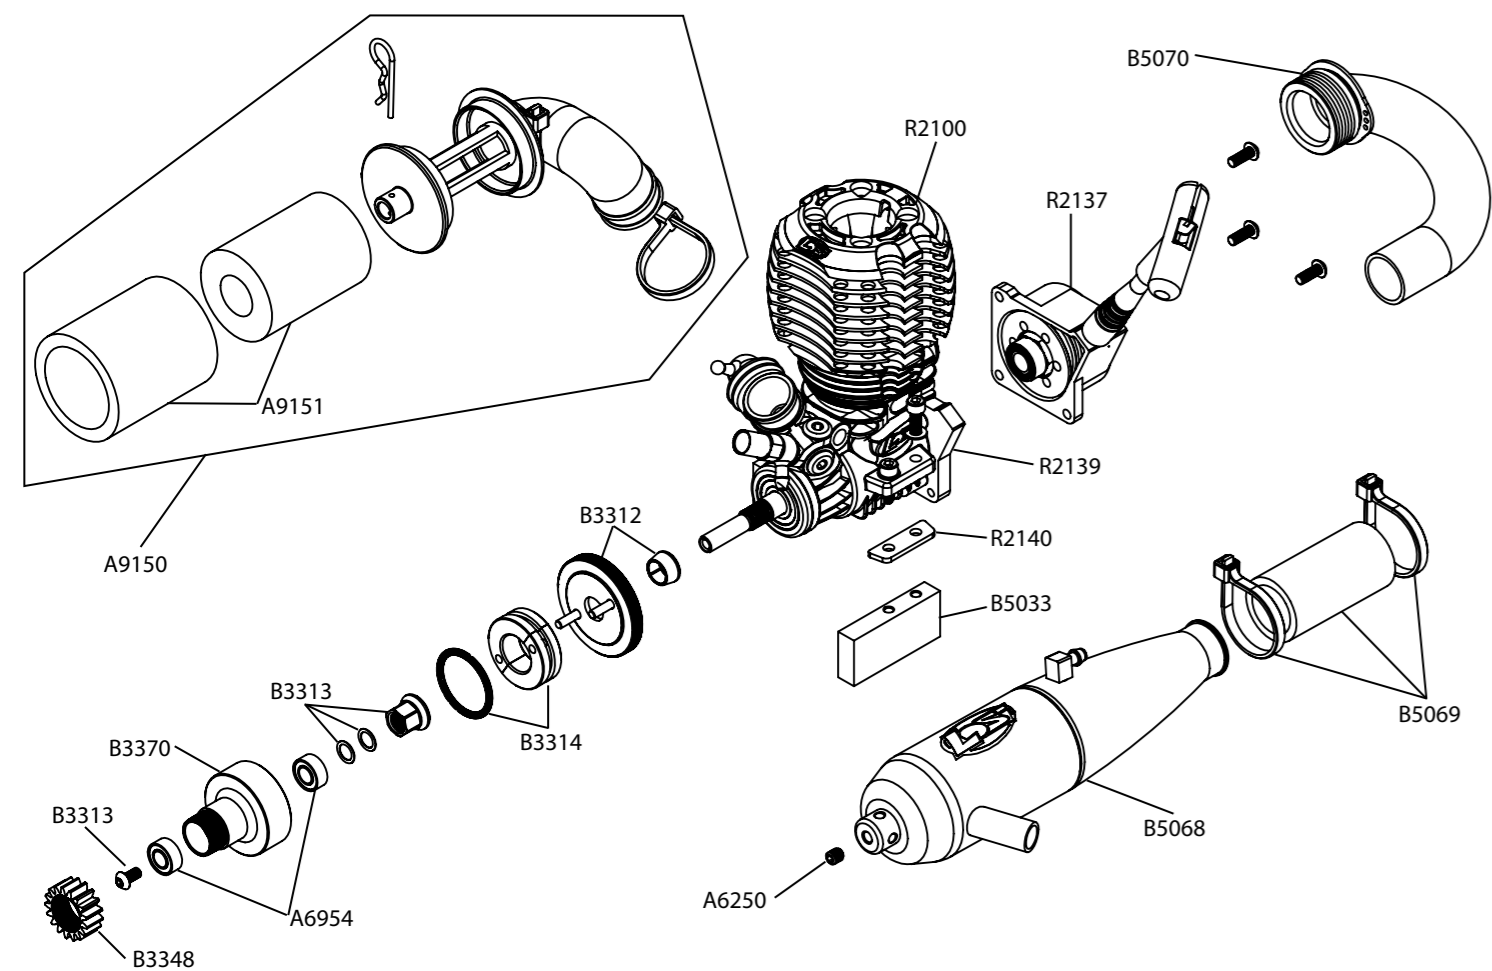

- LOSB4022 Camber and Steering Ball Set (12): 10-T
- LOSB4109 Suspension Hinge and King Pin Set (10): 10-T
- LOSB4210 Steering/Throttle/Brake Link Set: 10-T
- LOSB5013 Fuel Tank, Large: 810, 10T
- LOSB5033 Engine Mount and Hardware Set: 10-T
- LOSB5068 Tuned Pipe – Losi 3.4 Engine
- LOSB5069 Exhaust Coupler and Header Spring 3.4 Engine
- LOSB5070 Exhaust Header 180° : 10-T
- LOSB5071 Exhaust Pipe Mount and Wire: 10-T
- LOSB8035 810 Painted Body w/Stickers
- LOSB8155 Wing: 810
- LOSA4006 Antenna Kit
- LOSA6204 4-40 x 1/2 Cap Screws
- LOSA6206 4-40 x 3/8 Cap Screws

- LOSA6279 5-40 x 3/4 Button Head Screws
- LOSA6282 5-40 x 7/8 Button Head Screws
- LOSA6286 5-40 x 5/8 Button Head Screws
- LOSA6290 8-32 x 1/2 Button Head Screws
- LOSA6293 8-32 x 1/4 Setscrews
- LOSA6295 10-32 x 3/8 Setscrews
- LOSA6298 8-32 x 1/8 Setscrews
- LOSA6299 5-40 x 1/8 Setscrews
- LOSA6302 Aluminum Mini-Nuts (10)
- LOSA6350 #4 and 1/8-inch Hardened Washer (24)
- LOSA6907 5 x 8 x 2.5 Ball Bearing (2)
- LOSA6947 5 x 11 Sealed Ball Bearings (2)
- LOSA6954 5 x 10 x 4 Sealed Ball Bearings (2)

- LOSA99165 Aluminum Turnbuckle Wrench
- LOSA99167 Losi Tuning Screwdriver
- LOSA99772 Camber Gauge
- LOSA99173 Ride Height Gauge
- LOSA99174 Car Stand
- LOSA99202 Losi-Lok Threadlock, Blue
- LOSA99203 High-Pressure Black Grease
- LOSA99217 Nitrotec Cleaner Spray
- LOSB2960 Front and Rear Spring Set (4)–Soft (Silver): 10-T
- LOSB2962 Front and Rear Spring Set (4)–Firm (Gold): 10-T
- LOSB5201 Losi Fuel Bottle 500cc
- LOSB8036 810 Body, Clear with Stickers