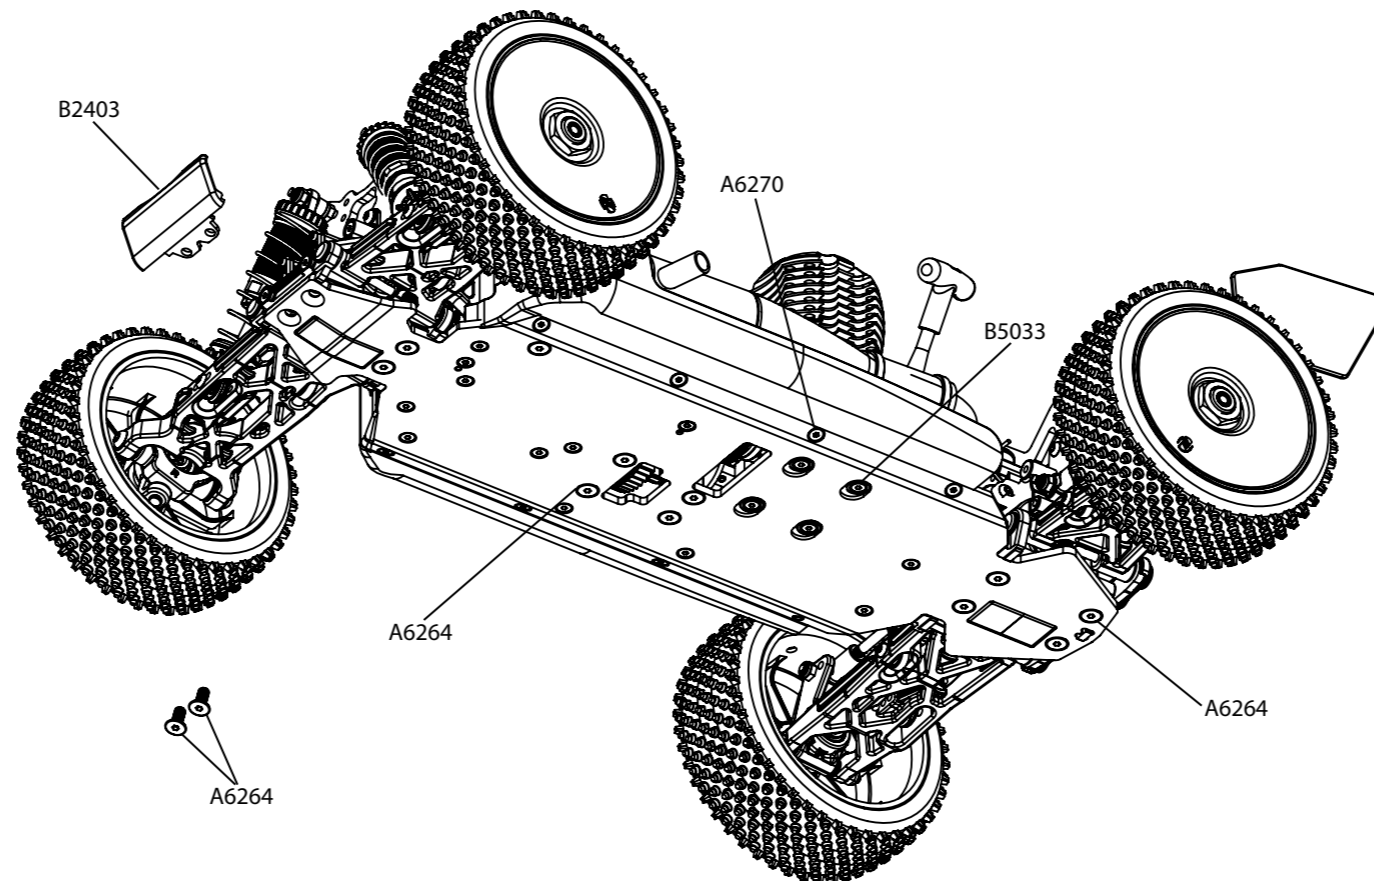

30037

© Losi, A division of Horizon Hobby, Inc.

Not Responsible for Typographical Errors

Printed 08/2010

810 Exploded View and Price List

Replacement Parts	
LOS2021	Front Suspension Arm Set: 10-T
LOS2023	Rear Suspension Arm Set: 10-T
LOS2100	Front Spindles and Carriers: 10-T
LOS2103	Rear Hubs and Spacers: 10-T
LOS2123	Steering Bellcrank Set: 10-T
LOS2124	Steering Posts/Tube and Hardware: 10-T
LOS2163	Front Shock Towers and Caps: 10-T9
LOS2170	Rear Shock Tower: 10-T
LOS2211	Front and Rear Pin Mount Cover Set: 10-T
LOS2213	Pivot Pin Mount Set (4): 10-T
LOS2220	Side Guard Set: 10-T
LOS2222	Front and Rear Sway Bar Set: 10-T
LOS2278	Chassis Brace and Spacer Set (3): 10-T
LOS2279	Steering Drag Link and Hardware: 10-T
LOS2286	Main Chassis Plate - Aluminum: 10-T
LOS2360	Radio Tray and Hardware Set: 10-T
LOS2362	Battery Cover: 810
LOS2403	Fr Bumper and Tank Guard Set: 10-T
LOS2505	Wing & Body Mount Set: 810
LOS2825	Front Shock Body Set: 10-T
LOS2826	Rear Shock Body Set: 10-T
LOS2845	Front and Rear Shock Shaft Set: 10-T
LOS2904	Front and Rear Shock Plastics & Ball Set (4): 10-T
LOS2905	Front and Rear Shock Boots (8): 10-T
LOS2906	Shock Rebuild Set (2): 10-T
LOS2961	Front and Rear Spring Set (4)-Med (Black): 10-T
LOS3104	Front and Rear Gearbox Set: 10-T
LOS3312	Flywheel and Collet: 10-T
LOS3313	Clutch Nut and Hardware: 10-T
LOS3314	Clutch Shoes and Spring: 10-T
LOS3348	17T Clutch Pinion Gear: 10-T
LOS3370	Clutch Bell (Only): 10-T
LOS3498	Wheel Nuts (4): 810
LOS3499	Wheel Hexes & Pins (4): 810
LOS3536	Center Diff Mount and Shock Tool Set: 10-T
LOS3542	Differential Housing and Seal Set: 10-T
LOS3553	Center Differential Outdrive Set: 10-T
LOS3554	Center Rear CV Driveshaft Assmblly: 10-T
LOS3555	Center Front CV Driveshaft Assmblly: 10-T
LOS3556	Center CV Driveshaft Couplers: 10-T
LOS3563	F/R Differential Outdrive and Hard Set (2)
LOS3564	F/R CV Driveshafts and Couplers (2): 10-T
LOS3565	F/R CV Couplers (4): 10-T
LOS3567	Fr/Rr Axles (4): 810
LOS3568	Differential Seals/Pin and Gasket: 10-T
LOS3569	Differential Gear Set with Hardware: 10-T
LOS3570	48T Center Spur Gear and Screws: 10-T
LOS3571	Front Ring and Pinion Gear Set: 10-T
LOS3572	Rear Ring and Pinion Gear Set: 10-T
LOS3612	Brake Disc Set (2): 10-T
LOS3613	Brake Pads, Cams, and Hardware: 10-T
LOS4003	F/R Camber/Steering Turnbuckle Set: 10-T
LOS4023	Rod End Set (15): 10-T