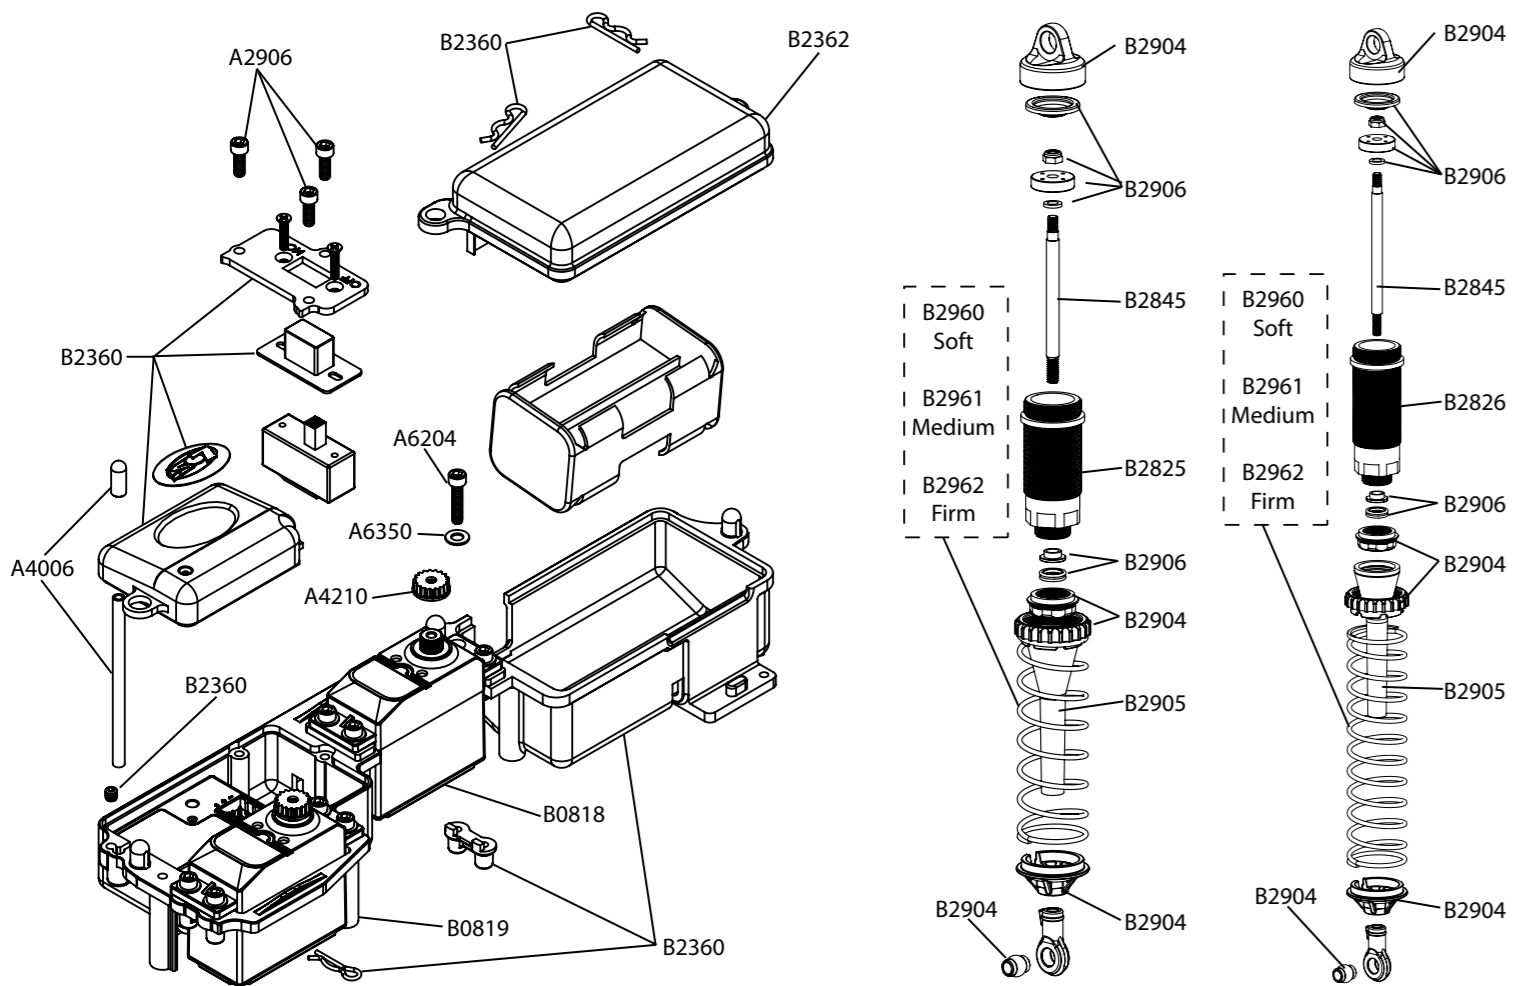

30037

© Losi, A division of Horizon Hobby, Inc.

Not Responsible for Typographical Errors

Printed 08/2010

810 Exploded View and Price List

Replacement Parts	
LOS2021	Front Suspension Arm Set: 10-T
LOS2023	Rear Suspension Arm Set: 10-T
LOS2100	Front Spindles and Carriers: 10-T
LOS2103	Rear Hubs and Spacers: 10-T
LOS2123	Steering Bellcrank Set: 10-T
LOS2124	Steering Posts/Tube and Hardware: 10-T
LOS2163	Front Shock Towers and Caps: 10-T9
LOS2170	Rear Shock Tower: 10-T
LOS2211	Front and Rear Pin Mount Cover Set: 10-T
LOS2213	Pivot Pin Mount Set (4): 10-T
LOS2220	Side Guard Set: 10-T
LOS2222	Front and Rear Sway Bar Set: 10-T
LOS2278	Chassis Brace and Spacer Set (3): 10-T
LOS2279	Steering Drag Link and Hardware: 10-T
LOS2286	Main Chassis Plate - Aluminum: 10-T
LOS2360	Radio Tray and Hardware Set: 10-T
LOS2362	Battery Cover: 810
LOS2403	Fr Bumper and Tank Guard Set: 10-T
LOS2505	Wing & Body Mount Set: 810
LOS2825	Front Shock Body Set: 10-T
LOS2826	Rear Shock Body Set: 10-T
LOS2845	Front and Rear Shock Shaft Set: 10-T
LOS2904	Front and Rear Shock Plastics & Ball Set (4): 10-T
LOS2905	Front and Rear Shock Boots (8): 10-T
LOS2906	Shock Rebuild Set (2): 10-T
LOS2961	Front and Rear Spring Set (4)-Med (Black): 10-T
LOS3104	Front and Rear Gearbox Set: 10-T
LOS3312	Flywheel and Collet: 10-T
LOS3313	Clutch Nut and Hardware: 10-T
LOS3314	Clutch Shoes and Spring: 10-T
LOS3348	17T Clutch Pinion Gear: 10-T
LOS3370	Clutch Bell (Only): 10-T
LOS3498	Wheel Nuts (4): 810
LOS3499	Wheel Hexes & Pins (4): 810
LOS3536	Center Diff Mount and Shock Tool Set: 10-T
LOS3542	Differential Housing and Seal Set: 10-T
LOS3553	Center Differential Outdrive Set: 10-T
LOS3554	Center Rear CV Driveshaft Assmblly: 10-T
LOS3555	Center Front CV Driveshaft Assmblly: 10-T
LOS3556	Center CV Driveshaft Couplers: 10-T
LOS3563	F/R Differential Outdrive and Hard Set (2)
LOS3564	F/R CV Driveshafts and Couplers (2): 10-T
LOS3565	F/R CV Couplers (4): 10-T
LOS3567	Fr/Rr Axles (4): 810
LOS3568	Differential Seals/Pin and Gasket: 10-T
LOS3569	Differential Gear Set with Hardware: 10-T
LOS3570	48T Center Spur Gear and Screws: 10-T
LOS3571	Front Ring and Pinion Gear Set: 10-T
LOS3572	Rear Ring and Pinion Gear Set: 10-T
LOS3612	Brake Disc Set (2): 10-T
LOS3613	Brake Pads, Cams, and Hardware: 10-T
LOS4003	F/R Camber/Steering Turnbuckle Set: 10-T
LOS4023	Rod End Set (15): 10-T