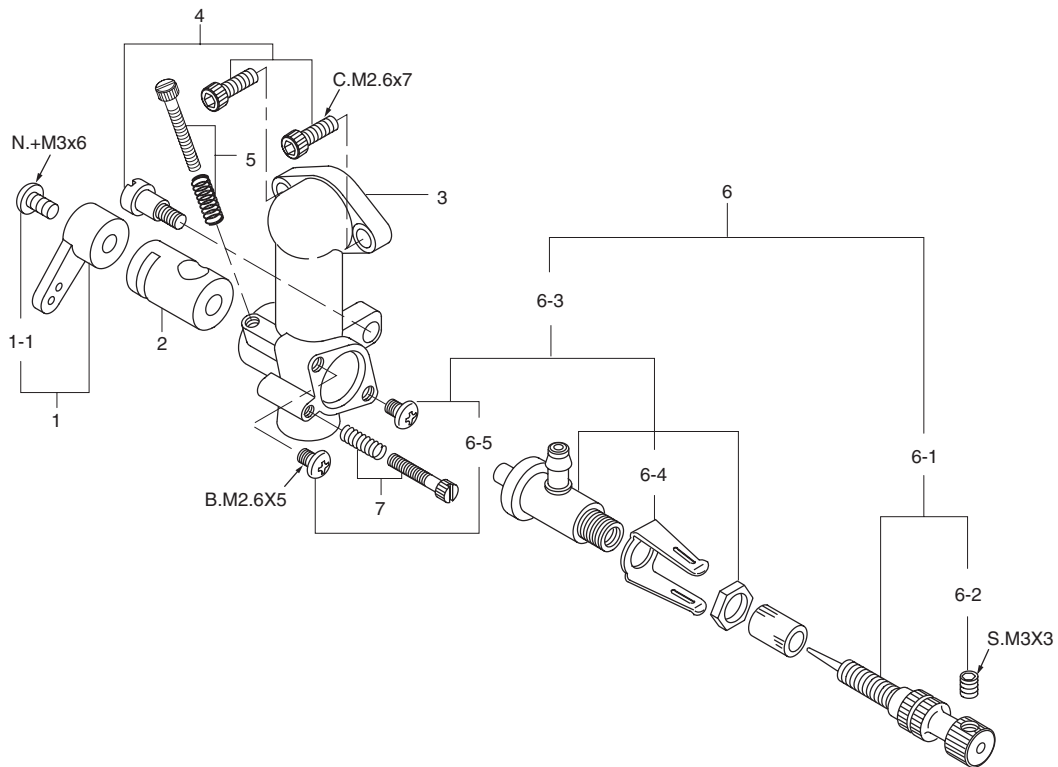

* Type of screw

C...Cap Screw B...Binding Head Screw M...Oval Fillister-Head Screw
F...Flat Head Screw N...Round Head Screw S...Set Screw

No.	Code No.	Description
1	44113000	Screw Set
2	43004200	Rocker Cover
3	45761400	Rocker Support Assembly
3-1	45761410	Rocker Support
3-2	45761600	Rocker Arm Retainer (2pcs.)
4	45761000	Rocker Arm Assembly (1pair)
4-1	45761100	Rocker Arm (1pc.)
4-2	45761200	Tappet Adjusting Screw
5	43060000	Valve Assembly (1pair)
5-1	45760110	Intake Valve (1pc.)
5-2	43060200	Valve Spring (1pc.)
5-3	45060309	Valve Spring Seat (1pc.)
5-4	46160400	Valve Spring Retainer (2ps.)
6	44104100	Cylinder Head (W/Gasket)
7	44104030	Cylinder Head (W/Gasket and Valve Assembly)
8	43081000	Carburetor Complete (Type 20N)
9	22714100	Gasket Set
10	43003400	Piston Ring
11	43003200	Piston
12	43006000	Piston Pin
13	45705000	Connecting Rod
14	43003100	Cylinder Liner
15	43007000	Cover Plate
16	43002000	Crankshaft
16-1	45702100	Crankshaft Spacer
17	22630002	Crankshaft Ball Bearing (Rear)
18	43001000	Crankcase
19	45762100	Thrust Ball (2pc.)
20	43062000	Camshaft
21	45701100	Cam Cover
22	44166000	Push Rod(2pcs.)
23	44166100	Push Rod Cover Assembly (2pcs.)
23-1	44166110	Push Rod Cover (1pcs.)

No.	Code No.	Description
23-2	24881824	Push Rod Cover "O" Ring (2pcs.)
24	45264000	Cam Follower (2pcs.)
25	45231000	Crankshaft Ball Bearing (Front)
26	45208010	Drive Hub
27	45810100	Lock Nut Set
	43025000	F-2010 Silencer Assembly
	43025100	Silencer Body
	45771000	Pressure Nipple (No.5)
	43069000	Exhaust Header Pipe Assembly
	43069200	Manifold Nut (M9)
	71615009	Glow Plug Type F