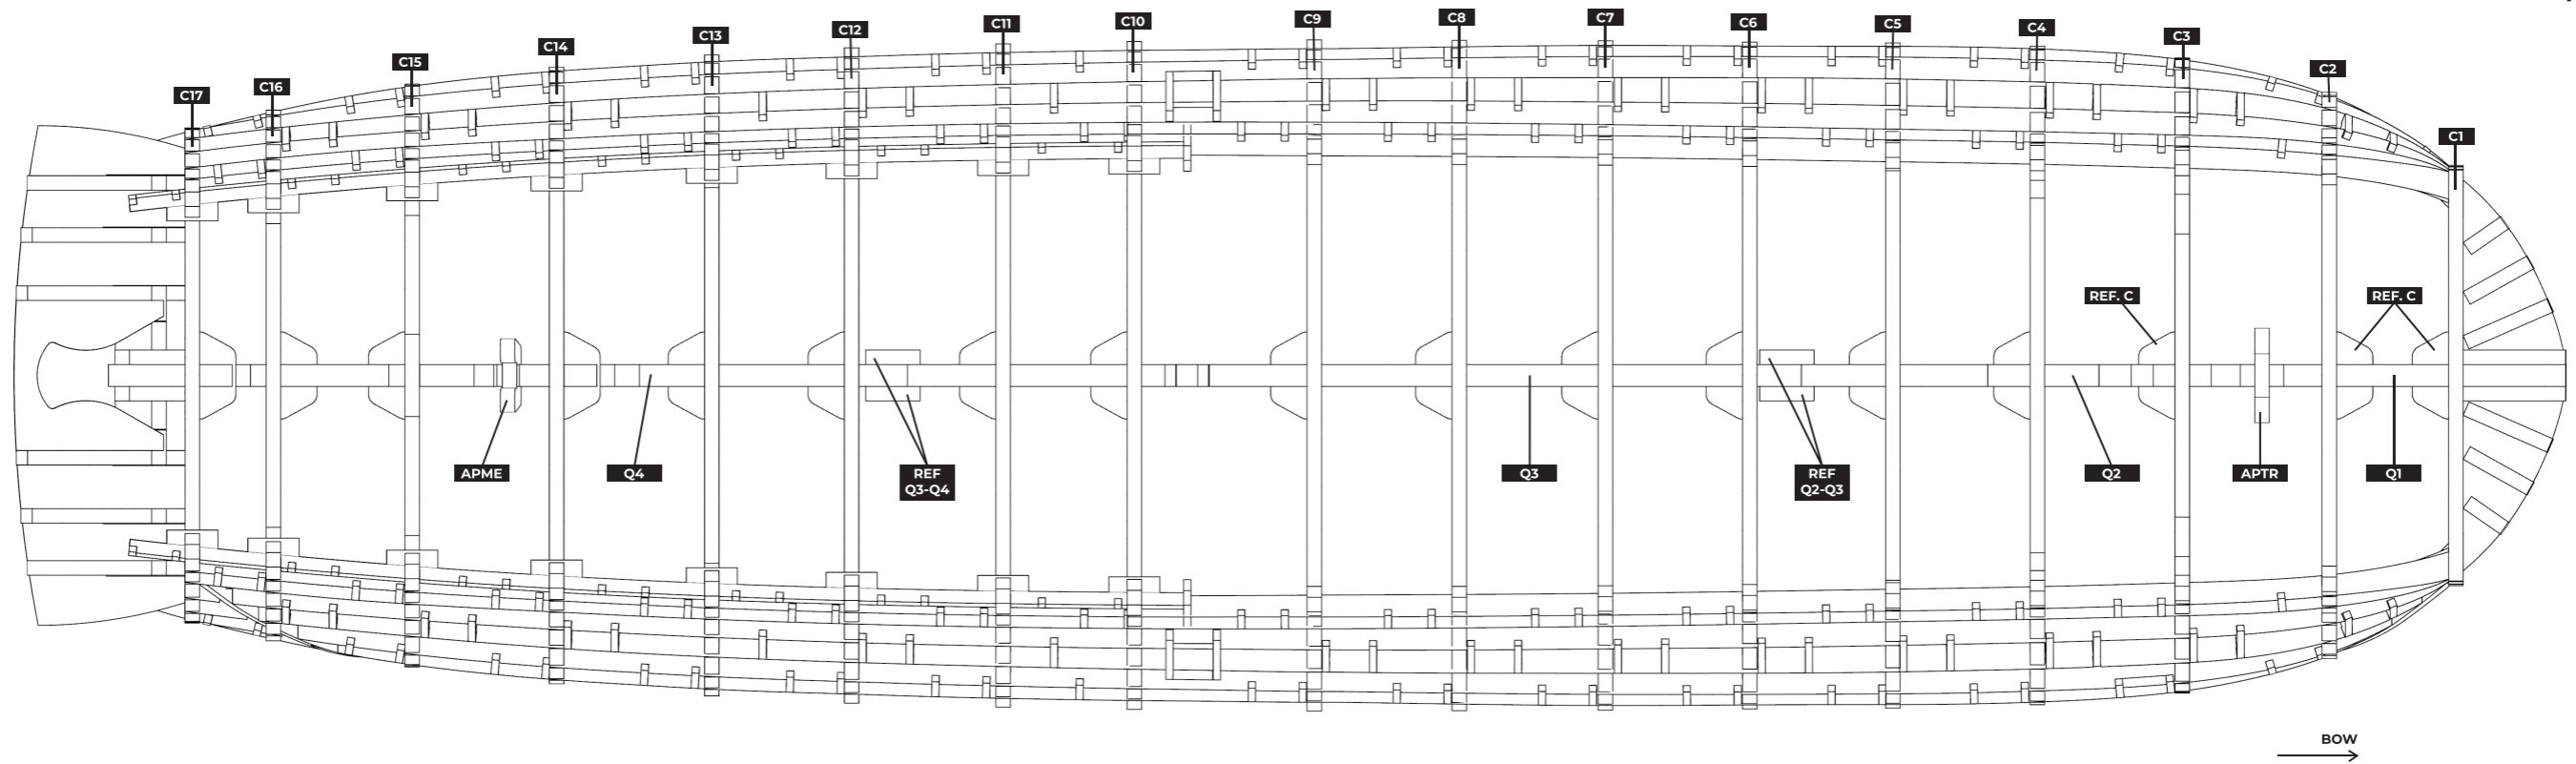

CHAPTER 1. STRUCTURE ASSEMBLY

VIDEO

HMS VICTORY OPEN VER.
Ref. 22900-OP

CHAPTER 1. STRUCTURE ASSEMBLY

VIDEO

CHAPTER 2. HOLD ASSEMBLY

VIDEO

HMS VICTORY OPEN VER.
Ref. 22900-OP

CHAPTER 3. ORLOP ASSEMBLY

VIDEO

HMS VICTORY OPEN VER.
Ref. 22900-OP

CHAPTER 4. LOWER DECK ASSEMBLY

VIDEO

HMS VICTORY OPEN VER.
Ref. 22900-OP

CHAPTER 5. MIDDLE DECK ASSEMBLY

VIDEO

HMS VICTORY OPEN VER.
Ref. 22900-OP