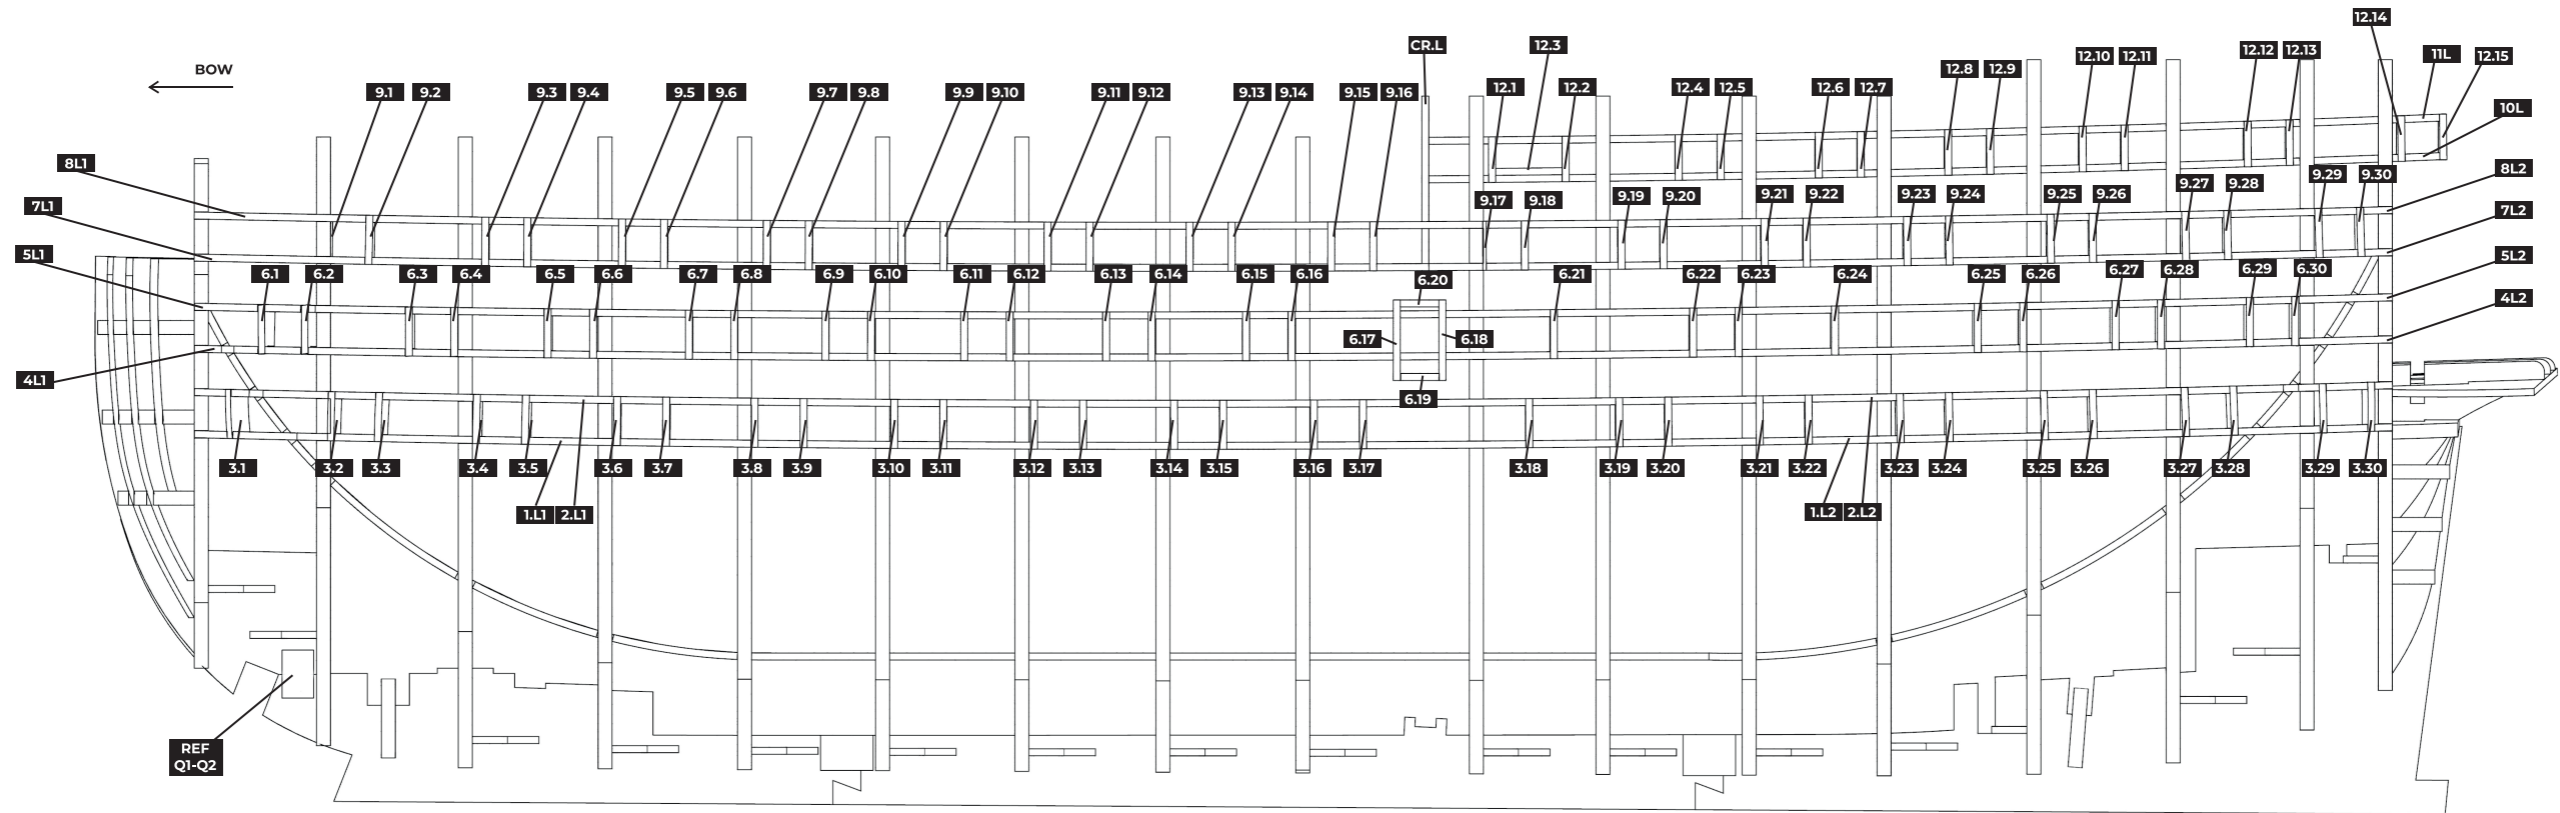

CHAPTER 1. STRUCTURE ASSEMBLY

VIDEO

HMS VICTORY OPEN VER.
Ref. 22900-OP

CHAPTER 1. STRUCTURE ASSEMBLY

VIDEO

CHAPTER 2. HOLD ASSEMBLY

VIDEO

HMS VICTORY OPEN VER.
Ref. 22900-OP

CHAPTER 3. ORLOP ASSEMBLY

VIDEO

HMS VICTORY OPEN VER.
Ref. 22900-OP

CHAPTER 4. LOWER DECK ASSEMBLY

VIDEO

HMS VICTORY OPEN VER.
Ref. 22900-OP

CHAPTER 5. MIDDLE DECK ASSEMBLY

VIDEO

CHAPTER 6. UPPER DECK ASSEMBLY

VIDEO

CHAPTER 7. QUARTER DECK ASSEMBLY

VIDEO

CHAPTER 8. POOP DECK ASSEMBLY

VIDEO

CHAPTER 9. BEYOND THE DECKS

VIDEO

HMS VICTORY OPEN VER.
Ref. 22900-OP