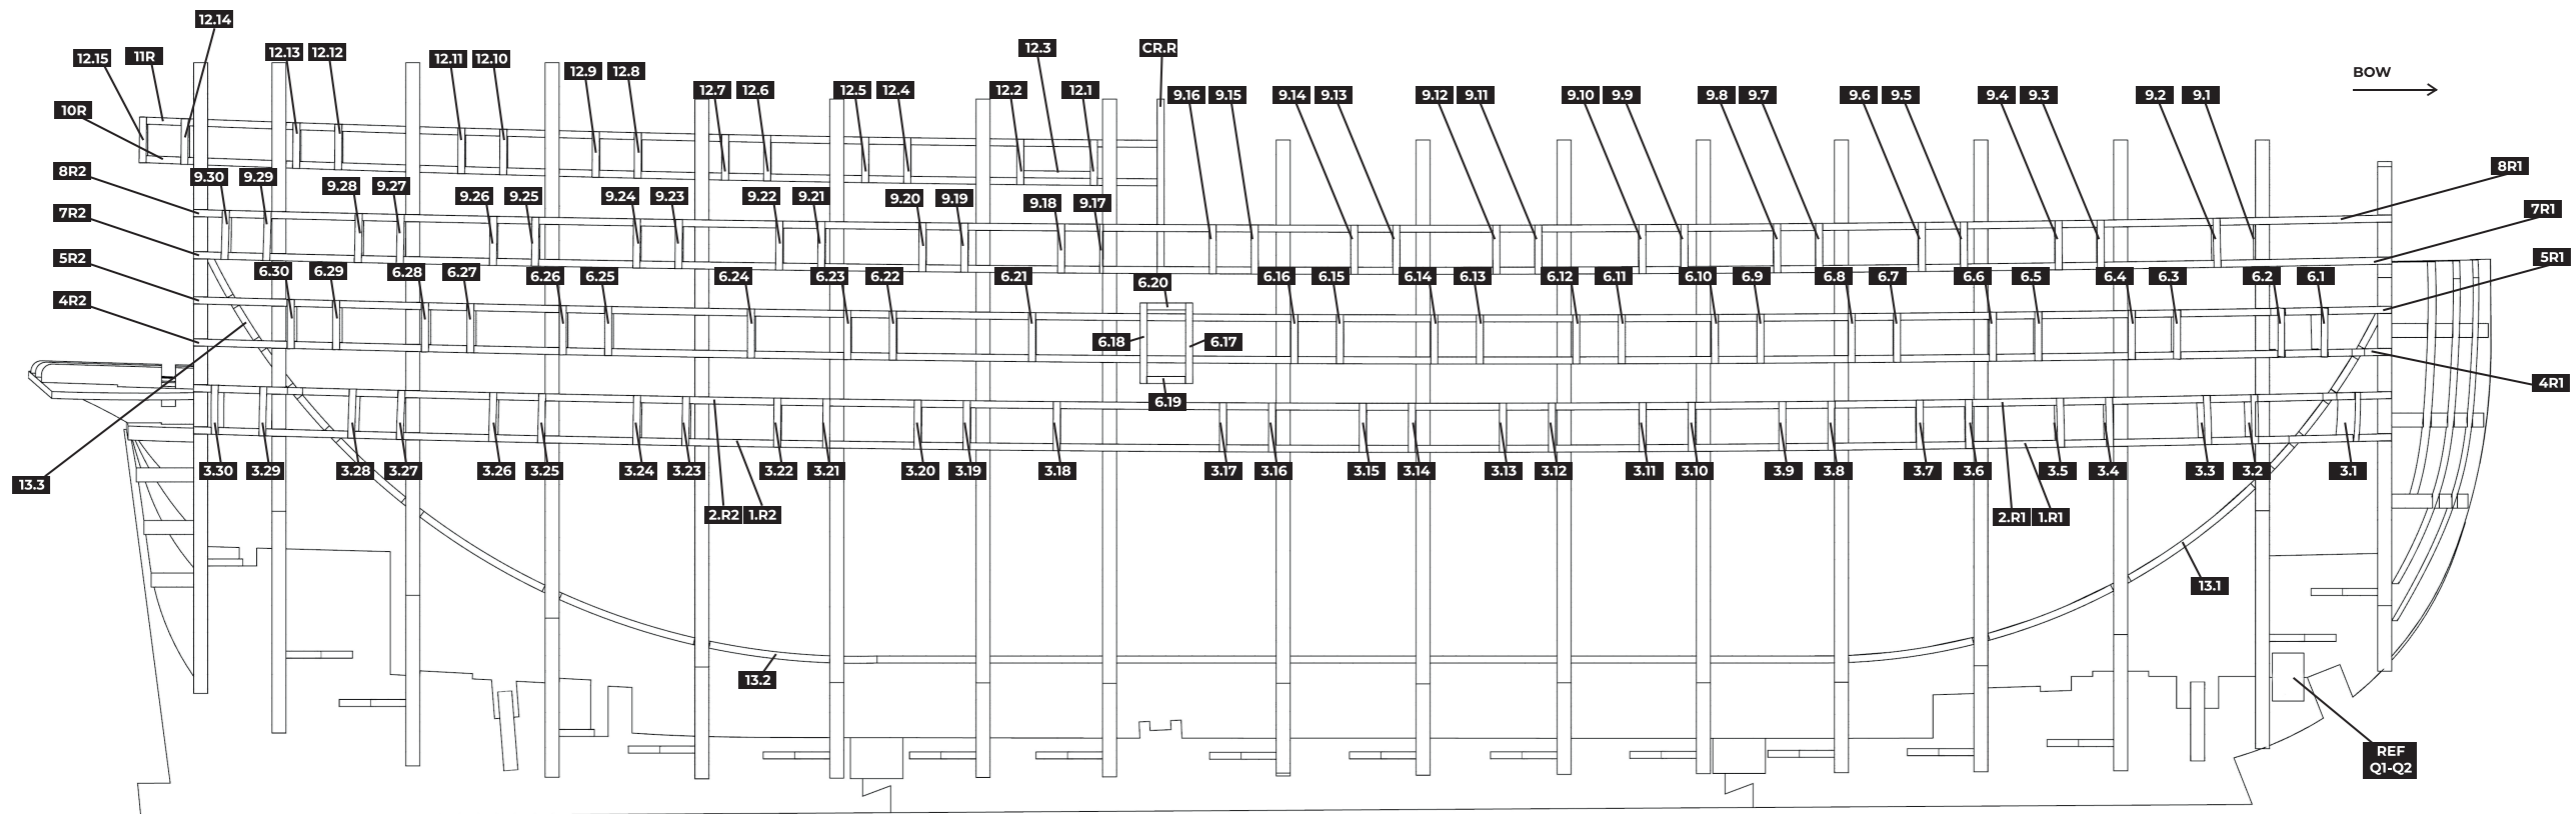

CHAPTER 1. STRUCTURE ASSEMBLY

VIDEO

HMS VICTORY OPEN VER.
Ref. 22900-OP

CHAPTER 1. STRUCTURE ASSEMBLY

VIDEO

CHAPTER 2. HOLD ASSEMBLY

VIDEO

HMS VICTORY OPEN VER.
Ref. 22900-OP

CHAPTER 3. ORLOP ASSEMBLY

VIDEO

HMS VICTORY OPEN VER.
Ref. 22900-OP

CHAPTER 4. LOWER DECK ASSEMBLY

VIDEO

HMS VICTORY OPEN VER.
Ref. 22900-OP

CHAPTER 5. MIDDLE DECK ASSEMBLY

VIDEO

CHAPTER 6. UPPER DECK ASSEMBLY

VIDEO

CHAPTER 7. QUARTER DECK ASSEMBLY

VIDEO

CHAPTER 8. POOP DECK ASSEMBLY

VIDEO

CHAPTER 9. BEYOND THE DECKS

VIDEO

HMS VICTORY OPEN VER.
Ref. 22900-OP