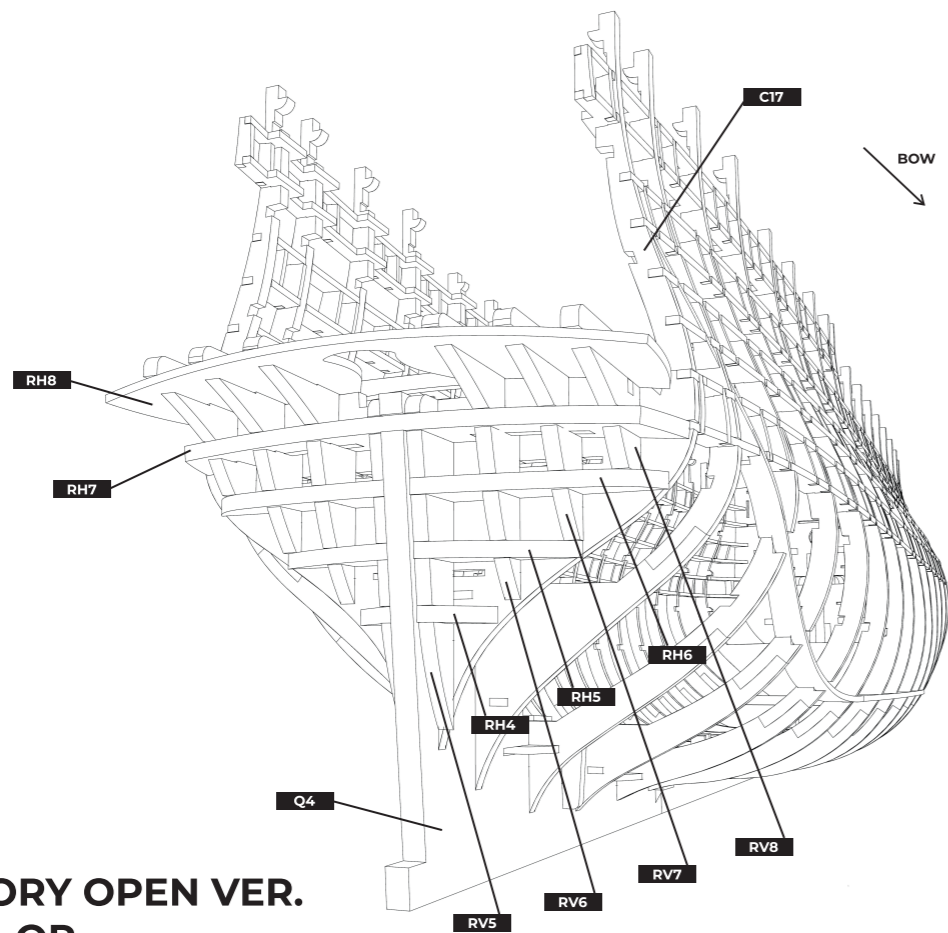

CHAPTER 1. STRUCTURE ASSEMBLY

VIDEO

HMS VICTORY OPEN VER.
Ref. 22900-OP

CHAPTER 1. STRUCTURE ASSEMBLY

VIDEO

CHAPTER 2. HOLD ASSEMBLY

VIDEO

HMS VICTORY OPEN VER.
Ref. 22900-OP

CHAPTER 3. ORLOP ASSEMBLY

VIDEO

HMS VICTORY OPEN VER.
Ref. 22900-OP

CHAPTER 4. LOWER DECK ASSEMBLY

VIDEO

HMS VICTORY OPEN VER.
Ref. 22900-OP

CHAPTER 5. MIDDLE DECK ASSEMBLY

VIDEO

CHAPTER 6. UPPER DECK ASSEMBLY

VIDEO

CHAPTER 7. QUARTER DECK ASSEMBLY

VIDEO

CHAPTER 8. POOP DECK ASSEMBLY

VIDEO

CHAPTER 9. BEYOND THE DECKS

VIDEO

HMS VICTORY OPEN VER.
Ref. 22900-OP