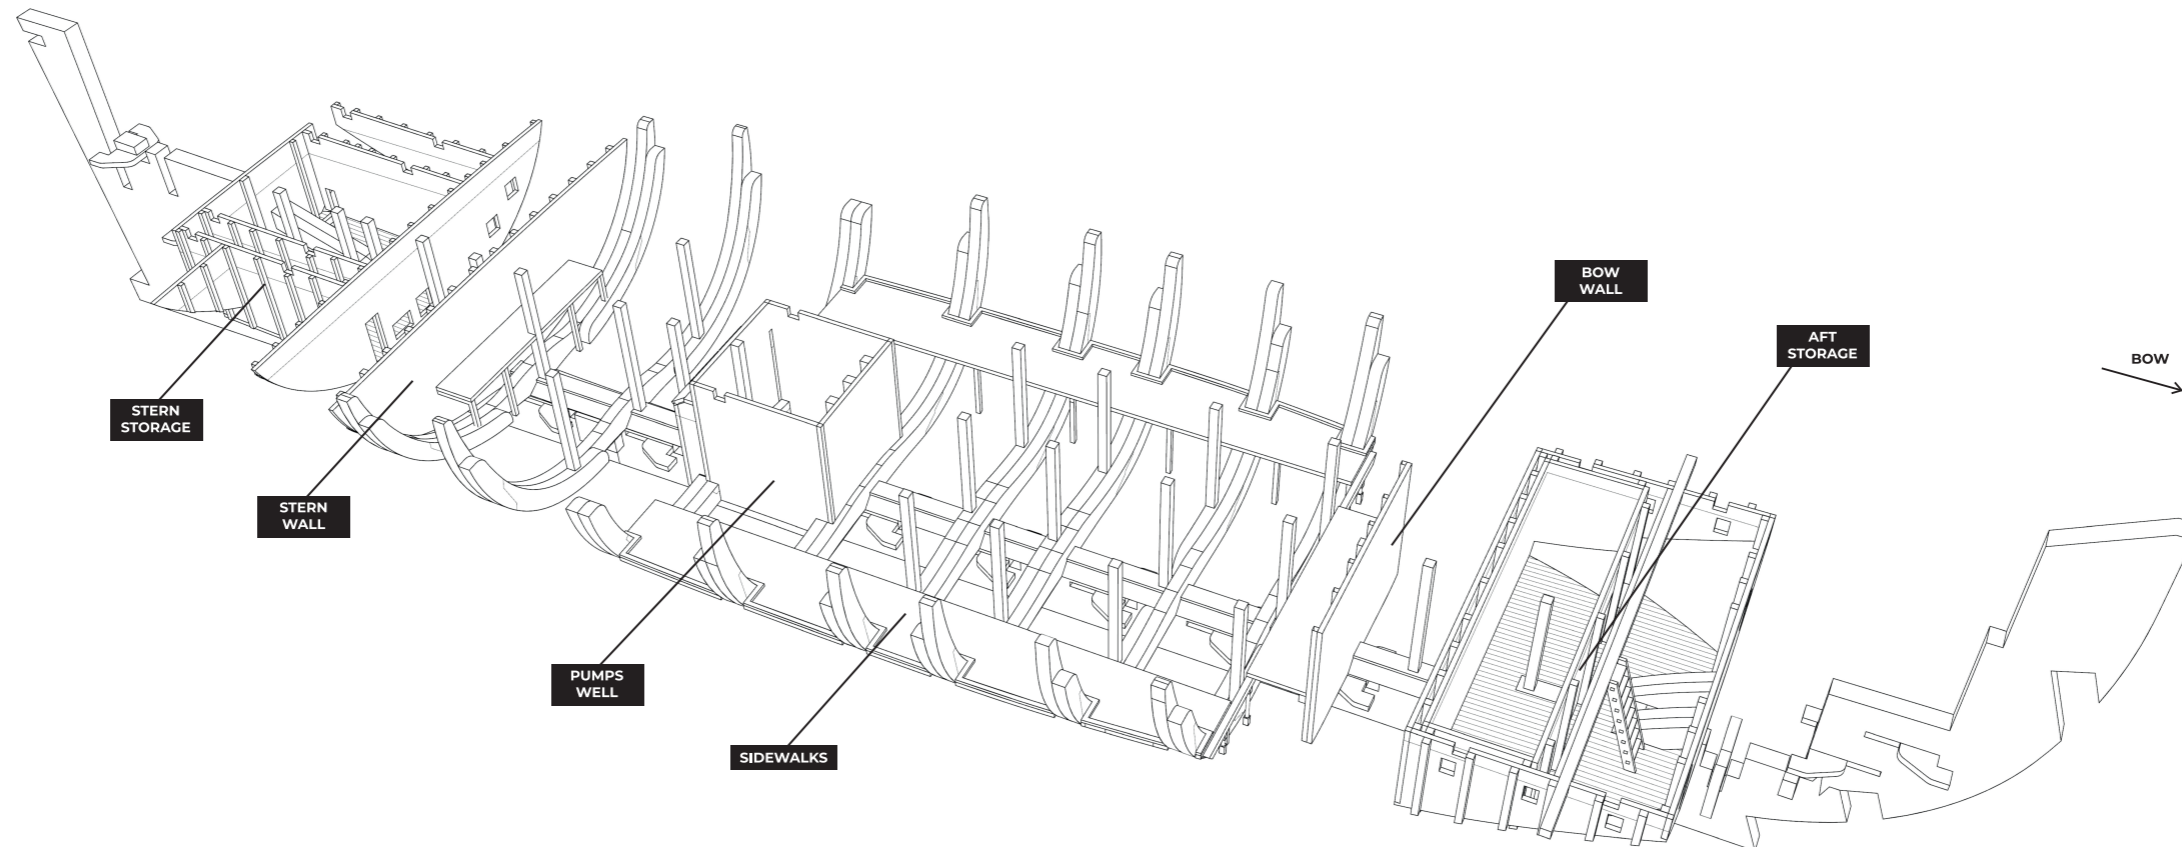

CHAPTER 1. STRUCTURE ASSEMBLY

VIDEO

HMS VICTORY OPEN VER.
Ref. 22900-OP

CHAPTER 1. STRUCTURE ASSEMBLY

VIDEO

CHAPTER 2. HOLD ASSEMBLY

VIDEO

HMS VICTORY OPEN VER.
Ref. 22900-OP

CHAPTER 3. ORLOP ASSEMBLY

VIDEO

HMS VICTORY OPEN VER.
Ref. 22900-OP

CHAPTER 4. LOWER DECK ASSEMBLY

VIDEO

HMS VICTORY OPEN VER.
Ref. 22900-OP

CHAPTER 5. MIDDLE DECK ASSEMBLY

VIDEO

CHAPTER 6. UPPER DECK ASSEMBLY

VIDEO

CHAPTER 7. QUARTER DECK ASSEMBLY

VIDEO

CHAPTER 8. POOP DECK ASSEMBLY

VIDEO

CHAPTER 9. BEYOND THE DECKS

VIDEO

HMS VICTORY OPEN VER.
Ref. 22900-OP