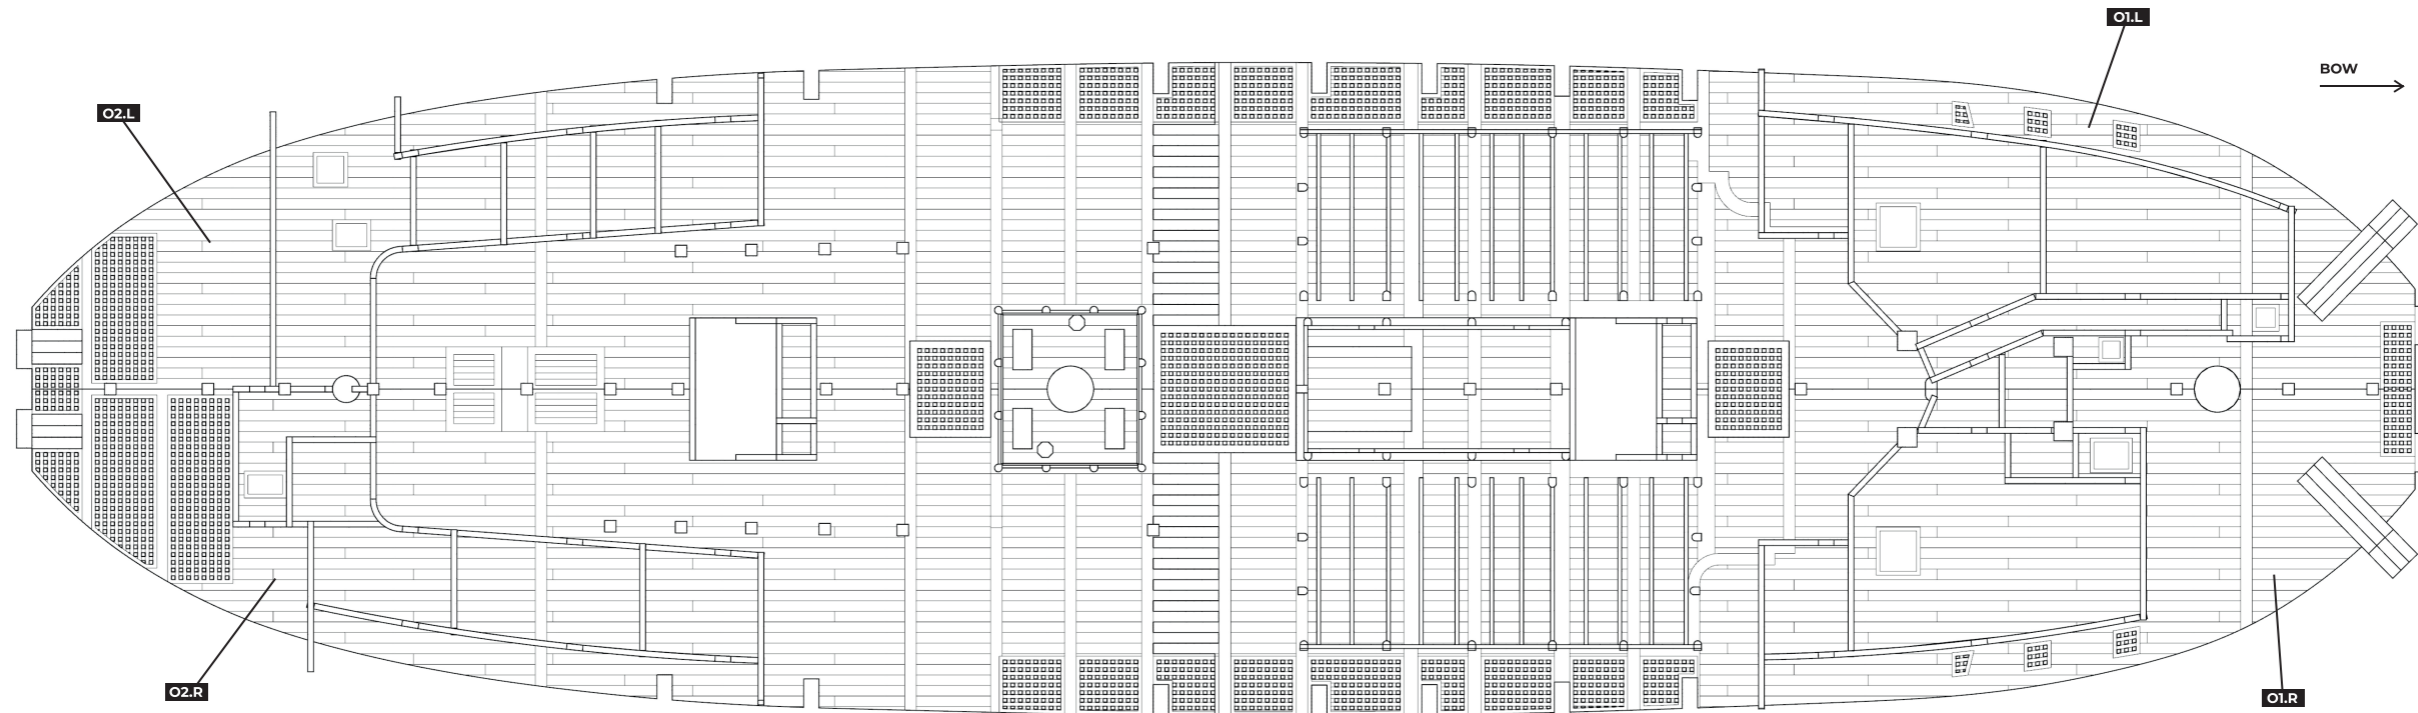

CHAPTER 1. STRUCTURE ASSEMBLY

VIDEO

HMS VICTORY OPEN VER.
Ref. 22900-OP

CHAPTER 1. STRUCTURE ASSEMBLY

VIDEO

CHAPTER 2. HOLD ASSEMBLY

VIDEO

HMS VICTORY OPEN VER.
Ref. 22900-OP

CHAPTER 3. ORLOP ASSEMBLY

VIDEO

HMS VICTORY OPEN VER.
Ref. 22900-OP

CHAPTER 4. LOWER DECK ASSEMBLY

VIDEO

HMS VICTORY OPEN VER.
Ref. 22900-OP

CHAPTER 5. MIDDLE DECK ASSEMBLY

VIDEO

HMS VICTORY OPEN VER.
Ref. 22900-OP