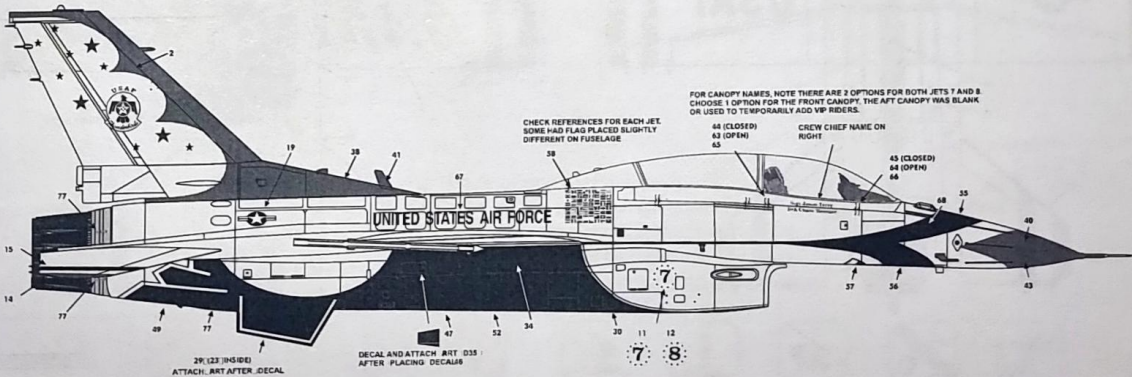

LOCKHEED F-16D BLK52 USAF DEMO TEAM 2024

CREW CHIEF NAME ON
RIGHT

FS 1136
INSIGNIA RED

FS 17875
INSIGNIA WHITE

FS 15044
INSIGNIA BLUE

LOCKHEED F-16D BLK52 USAF DEMO TEAM 2024