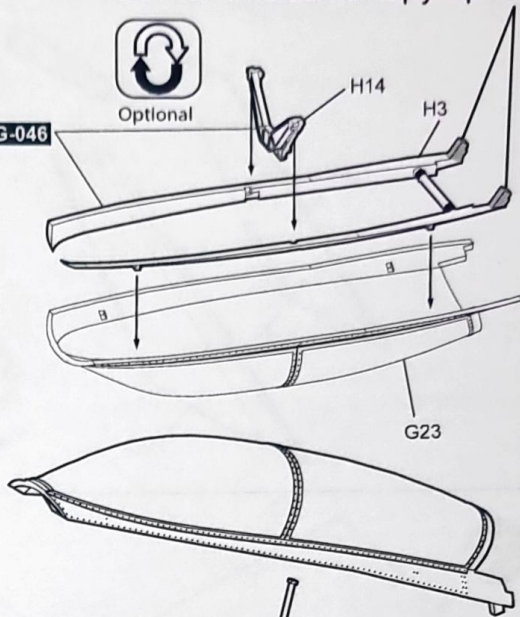

16

17

18

+ Focused View

19

20

AFT

E20(E21) A.MIG-047

21

22

23

Cut for closed canopy option.

Optional

A.MIG-046

24

Open/Close