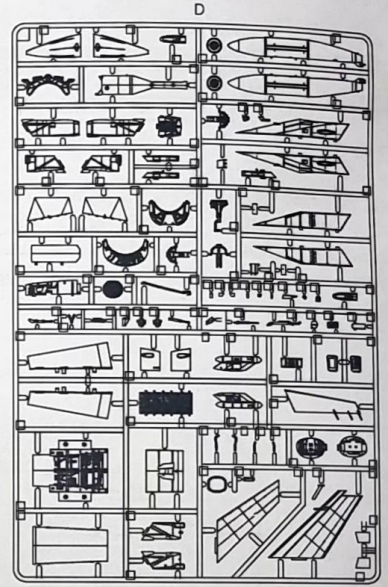

Fill Hole

No Cement

Be Careful

TOOLS RECOMMENDED

Cement

Side Cutter

Modeling Knife

Tweezers

1/48 SCALE AIRCRAFT SERIES NO. K48148

AFTERMARKET SERVICES CARD

When requesting replacement parts, please take or send this form to your local dealer so that the parts required can be correctly identified. Please note that specifications and availability are subject to change without notice. Or visit <http://www.kineticmodel.com> for latest information. For more information, please contact services@kineticmodel.com

Part Code	K48148	Qty	Item	Part Code	Qty	Item
00-180-002	1/48 F-16 LOWER FUESLAGE	1	B	00-180-008	1/48 F-16D UPPER FUESLAGE	1 H
00-180-004	1/48 F-16 MAIN PARTS	1	D	01-180-008	1/48 F-16C/D THUNDERBIRD	1 DECAL
00-180-005	1/48 NSI INTAKE and LANDING GEAR	1	E	03-180-48148	1/48 F-16D THUNDERBIRD	1 MANUAL
00-180-006	1/48 F-16 FUEL TANKS, SEATS	2	F			
00-180-007	1/48 F-16 CANOPY	1	G			