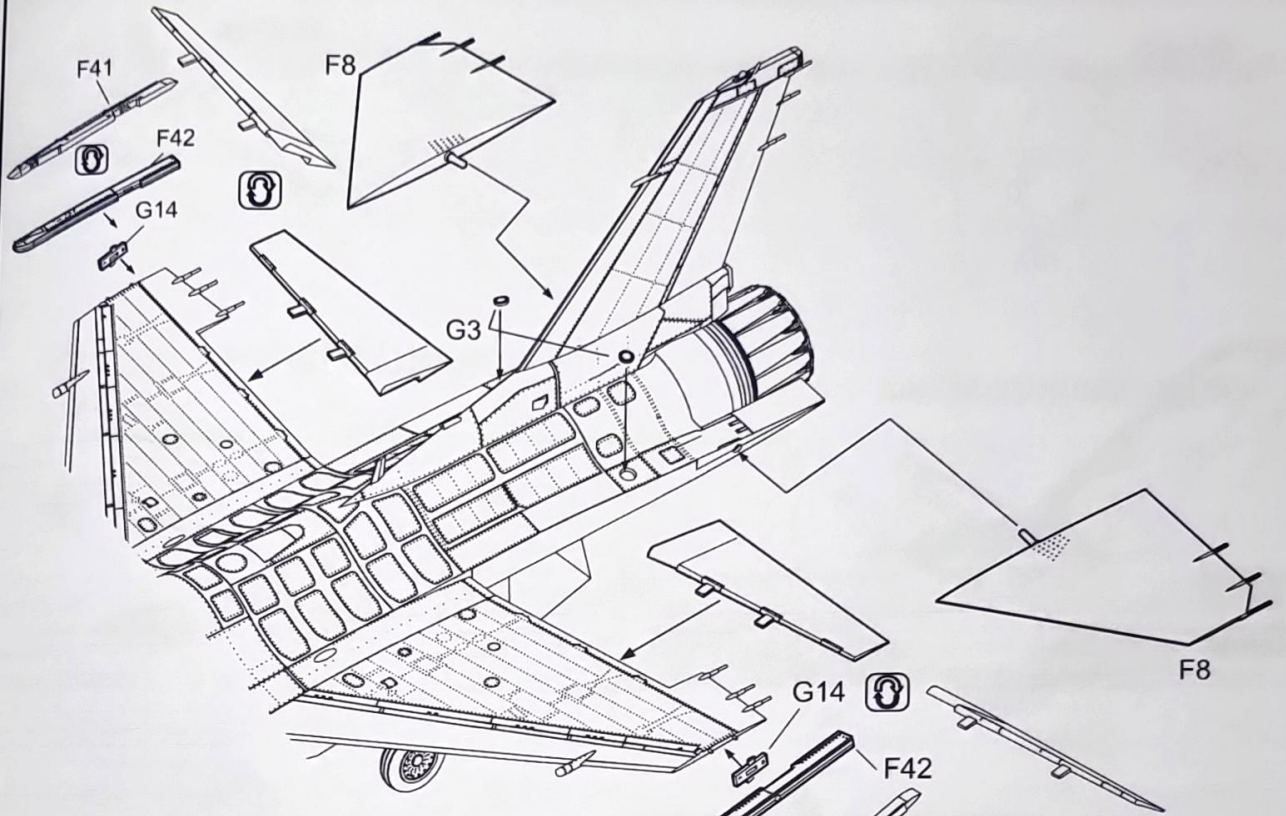

OPTIONAL
FLAPS DOWN

OPTIONAL
FLAPS UP