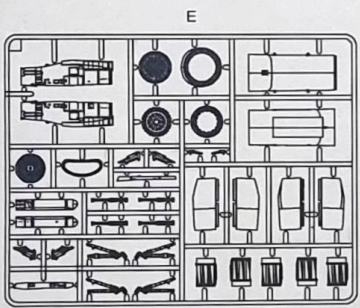

1/48 SCALE AIRCRAFT SERIES NO. K48148

AFTERMARKET SERVICES CARD

When requesting replacement parts, please take or send this form to your local dealer so that the parts required can be correctly identified. Please note that specifications and availability are subject to change without notice. Or visit <http://www.kineticmodel.com> for latest information. For more information, please contact services@kineticmodel.com

Part Code	K48148	Qty	Item	Part Code	Qty	Item
00-180-002	1/48 F-16 LOWER FUESLAGE	1	B	00-180-008	1/48 F-16D UPPER FUESLAGE	1 H
00-180-004	1/48 F-16 MAIN PARTS	1	D	01-180-008	1/48 F-16C/D THUNDERBIRD	1 DECAL
00-180-005	1/48 NSI INTAKE and LANDING GEAR	1	E	03-180-48148	1/48 F-16D THUNDERBIRD	1 MANUAL
00-180-006	1/48 F-16 FUEL TANKS, SEATS	2	F			
00-180-007	1/48 F-16 CANOPY	1	G			

Fx2