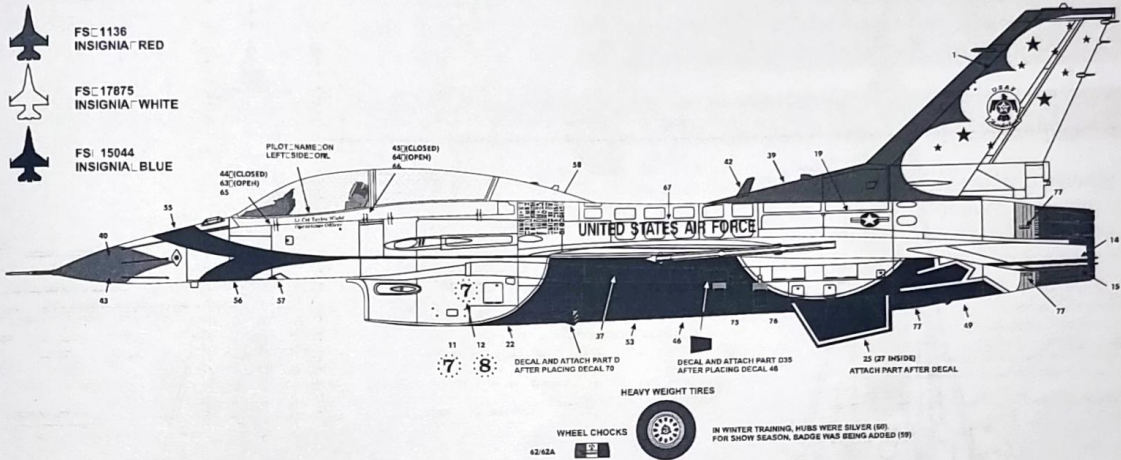

LOCKHEED F-16D BLK52 USAF DEMO TEAM 2024

CREW CHIEF NAME ON
RIGHT

FS 1136
INSIGNIA RED

FS 17875
INSIGNIA WHITE

FS 15044
INSIGNIA BLUE

LOCKHEED F-16D BLK52 USAF DEMO TEAM 2024