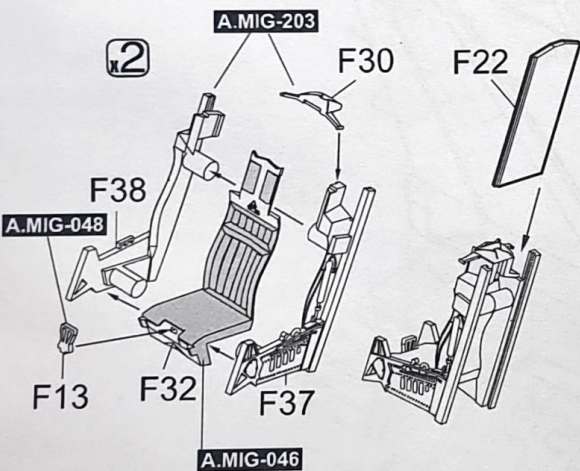

23

Cut for closed canopy option.

Optional

A.MIG-046

24

Open/Close

Open/Close

H12

H5

A.MIG-046

Open/Close

D38 A.MIG-011

D57 A.MIG-195

D1