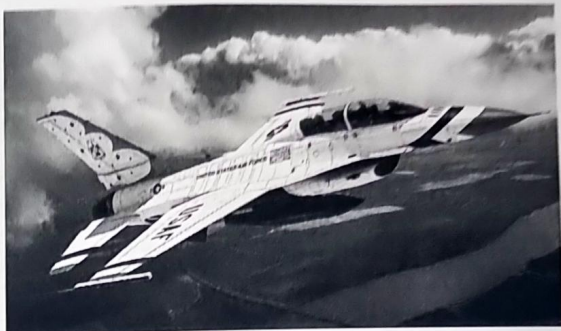

F-16D

THUNDERBIRDS

F-16D THUNDERBIRDS

The US Air Force Air Demonstration Team, known as the Thunderbirds, was established in 1953. They perform globally to showcase the pride, precision, and professionalism of the U.S. Air Force. Through air shows and flyovers, they aim to excite and inspire audiences. The Thunderbirds highlight the elite skills of pilots and demonstrate the capabilities of the Air Force's premier multi-role fighter jet, the F-16 Fighting Falcon. Conversion to the F-16 began in 1983 with the A/B variants, followed by the C/D variants in 1992. The two-seat F-16D is used for training new pilots, VIP flights, and as a backup at airshows. The Thunderbirds have represented the USAF on every continent.