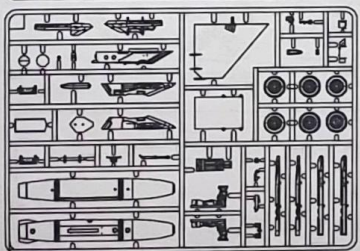

1/48 SCALE AIRCRAFT SERIES NO. K48148

AFTERMARKET SERVICES CARD

When requesting replacement parts, please take or send this form to your local dealer so that the parts required can be correctly identified. Please note that specifications and availability are subject to change without notice. Or visit <http://www.kineticmodel.com> for latest information. For more information, please contact services@kineticmodel.com

Part Code	K48148	Qty	Item	Part Code	Qty	Item
00-180-002	1/48 F-16 LOWER FUESLAGE	1	B	00-180-008	1/48 F-16D UPPER FUESLAGE	1 H
00-180-004	1/48 F-16 MAIN PARTS	1	D	01-180-008	1/48 F-16C/D THUNDERBIRD	1 DECAL
00-180-005	1/48 NSI INTAKE and LANDING GEAR	1	E	03-180-48148	1/48 F-16D THUNDERBIRD	1 MANUAL
00-180-006	1/48 F-16 FUEL TANKS, SEATS	2	F			
00-180-007	1/48 F-16 CANOPY	1	G			

Fx2