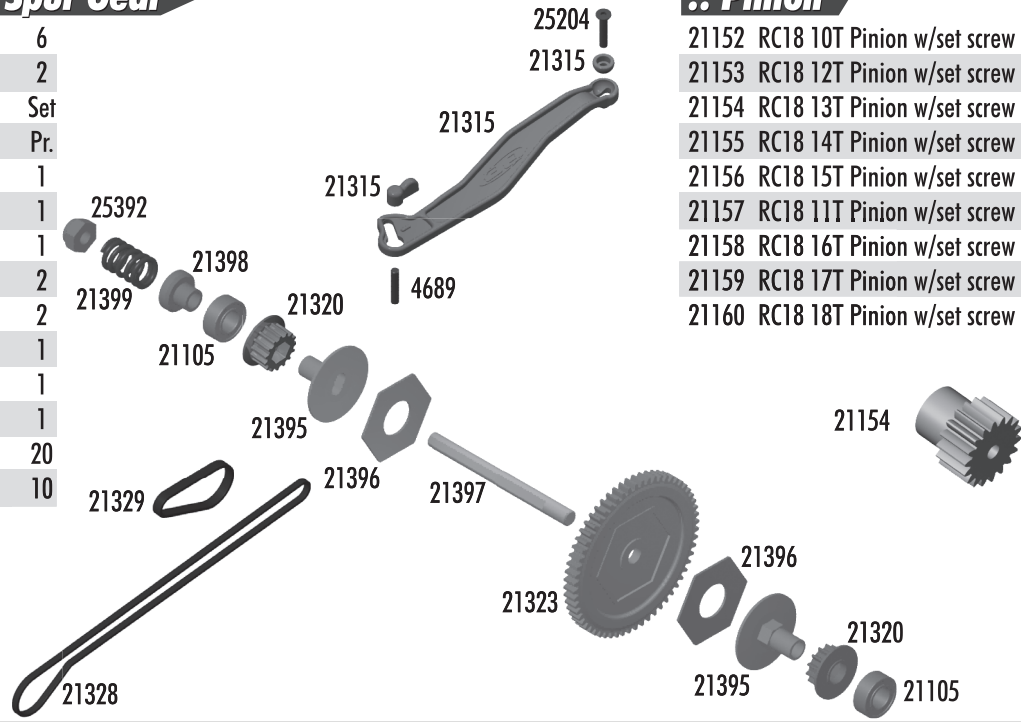

:: Front Gearbox

21082	Ballstud Set, Two 8mm and Nine 5mm	Set
21130	M2x3mm BHPS	20
21134	M2.5x9mm BHPS	20
21312	Front Gearbox	Set
21314	Belt Tensioner	Set
21333	M2.5x6mm FHPS	20
21334	M2x6mm FHPS	20
21337	Bearing 3x6x2.5mm	2

:: Rear Gearbox

21082	Ballstud Set, Two 8mm and Nine 5mm	Set
21130	M2x3mm BHPS	
21134	M2.5x9mm BHPS	
21313	Rear Gearbox	
21331	Spur Gear Cover	
21333	M2.5x6mm FHPS	

:: Rear Arms

4118	.014 Springs	2
21010	Rear Hubs	Pr.
21082	Ballstud Set, Two 8mm and Nine 5mm	Set
21085	Hinge Pin Set	Set
21096	Stub Axle Pins & Spacers	Set
21105	Bearings, 4x8x3mm	2
21106	Bearings, 8x12x3.5mm	2
21130	M2x3mm BHPS	20
21282	18R / SC18 Front / Rear Arms	Pr.
21283	18R / SC18 Stub Axles	Pr.
21284	18R / SC18 Dogbones & Springs	Pr.
21345	SC18 Molded Tie Rod Links	Set
25215	M3 Locknuts	20

4689	M3x16mm Set Screw	6
21105	Bearings, 4x8x3mm rubber sealed	2
21315	Battery Strap	Set
21320	Spur Gear Pulley Set	Pr.
21323	Spur Gear (60T) Kit	1
21328	Front Belt	1
21329	Rear Belt	1
21395	FT Slipper Hub	2
21396	FT Slipper Pads	2
21397	FT Slipper Shaft	1
23198	FT Slipper Shaft Spacer	1
21399	FT Slipper Spring	1
25204	M3x16mm FHPS	20
25392	FT 3mm Locknuts, blue	10