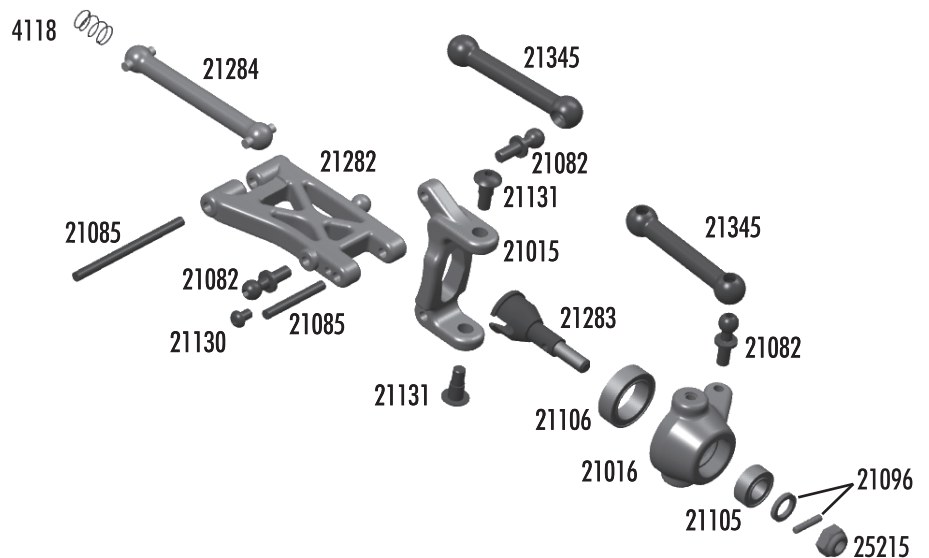

:: Lubes and Adhesives

1105 Green Slime Shock Lube	4cc
1596 FT Locking Compound	10ml
6588 Black Grease	4cc
6591 Diff Lube	4cc
6636 Silicone Grease	4cc
6727 Servo Tape Strips	2

:: Chassis

6338	Antenna tube and cap, 12"	1
21040	Servo Mount	1
21129	M3x5mm BHPS, (motor screws)	20
21134	M2.5x9 BHPS	20
21310	Chassis	1
21311	Center Top Plate	1
21321	Motor Mount Clamp	1
21327	Motor Mount	1
21334	M2x6mm FHPS	20

:: Front Bumper

21132	M2x9mm BHPS	20
21334	M2x6mm FHPS	20
21346	SC18 Front Bumper / Brace	Set
21347	SC18 Arm Mounts FR / RR	Set
25196	M2x8mm FHPS	20

:: Front Arms

4118	.014 Springs	2
21015	Left or Right Caster Blocks	Pr.
21016	Steering Blocks	Pr.
21082	Ballstud Set, Two 8mm and nine 5mm	Set
21085	Hinge Pin Set	Set
21096	Stub Axle Pins & Spacers	Set
21105	Bearings, 4x8x3mm rubber sealed	2
21106	Bearings, 8x12x3.5mm rubber sealed	2
21130	M2x3mm BHPS	20
21131	M2.5x3mm BHPS	4
21282	18R / SC18 Front / Rear Arms	Pr.
21283	18R / SC18 Stub Axles	Pr.
21284	18R / SC18 Dogbones & Springs	Pr.
21345	SC18 Molded Tie Rod Links	Set
25215	M3 Locknut	20

:: FR / RR Shock Towers

21082	Ballstud Set, Two 8mm and Nine 5mm	Set
21132	M2x9mm BHPS	20
21173	18T Body Clips	12
21286	18R / SC18 FR/RR Shock Towers	Set
21287	18R / SC18 Body Mounts, includes 4 body posts, 4 swivels, 4 screws	Set
25180	M3x8mm BHPS	20