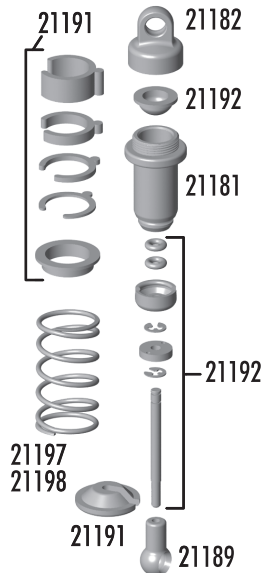

:: Body Install (cont.)

STEP 2

:: Shocks

21181 Shock Body, front, (fr & rr)	Pr.
21182 Shock Caps	4
21184 Shock Kit, front, (fr & rr)	Pr.
21189 Ballcaps, short	12
21191 Shock Accessories	Set
21192 Shock Rebuild Kit, rebuilds 4 shocks	Set
21197 Shock Spring, silver, 2.55 lb/in (Kit)	Pr.
21198 Shock Spring, blue, 3.0 lb/in (Kit)	Pr.
21199 Shock Spring, gold, 3.45 lb/in	Pr.

:: Shock Oil

5420 10 Weight Silicone Shock Oil	2oz.
5421 20 Weight Silicone Shock Oil	2oz.
5422 30 Weight Silicone Shock Oil	2oz.
5423 40 Weight Silicone Shock Oil	2oz.
5425 80 Weight Silicone Shock Oil	2oz.
5427 15 Weight Silicone Shock Oil	2oz.
5428 25 Weight Silicone Shock Oil	2oz.
5429 35 Weight Silicone Shock Oil	2oz.
5430 45 Weight Silicone Shock Oil	2oz.
5431 55 Weight Silicone Shock Oil	2oz.
5435 50 Weight Silicone Shock Oil	2oz.
5436 60 Weight Silicone Shock Oil	2oz.
5437 70 Weight Silicone Shock Oil	2oz.

:: Gear Differential

21106 Bearings, 8x12x3.5mm rubber sealed	Pr.
21135 M2x12mmFHPS	20
21141 Shim Set, .324x.409x.005	4
21317 Gear Diff Outdrives	2
21318 Gear Diff Case, Front (narrow)	Set
21319 Internal Diff Gears	Set
21335 Complete Gear Diff, Front	1
21406 Complete Gear Diff, Rear	1
21407 Gear Diff Case, Rear (wide)	Set

:: Front Bumper

21132	M2x9mm BHPS	20
21334	M2x6mm FHPS	20
21346	SC18 Front Bumper / Brace	Set
21347	SC18 Arm Mounts FR / RR	Set
25196	M2x8mm FHPS	20

:: Front Arms

4118	.014 Springs	2
21015	Left or Right Caster Blocks	Pr.
21016	Steering Blocks	Pr.
21082	Ballstud Set, Two 8mm and nine 5mm	Set
21085	Hinge Pin Set	Set
21096	Stub Axle Pins & Spacers	Set
21105	Bearings, 4x8x3mm rubber sealed	2
21106	Bearings, 8x12x3.5mm rubber sealed	2
21130	M2x3mm BHPS	20
21131	M2.5x3mm BHPS	4
21282	18R / SC18 Front / Rear Arms	Pr.
21283	18R / SC18 Stub Axles	Pr.
21284	18R / SC18 Dogbones & Springs	Pr.
21345	SC18 Molded Tie Rod Links	Set
25215	M3 Locknut	20