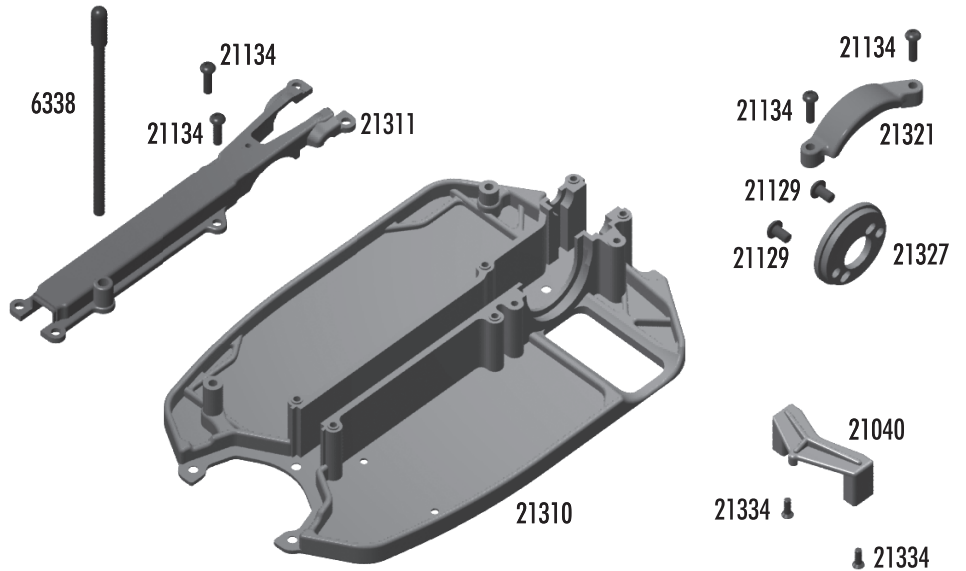

:: Lubes and Adhesives

1105 Green Slime Shock Lube	4cc
1596 FT Locking Compound	10ml
6588 Black Grease	4cc
6591 Diff Lube	4cc
6636 Silicone Grease	4cc
6727 Servo Tape Strips	2

:: Chassis

6338	Antenna tube and cap, 12"	1
21040	Servo Mount	1
21129	M3x5mm BHPS, (motor screws)	20
21134	M2.5x9 BHPS	20
21310	Chassis	1
21311	Center Top Plate	1
21321	Motor Mount Clamp	1
21327	Motor Mount	1
21334	M2x6mm FHPS	20

:: Front Bumper

21132	M2x9mm BHPS	20
21334	M2x6mm FHPS	20
21346	SC18 Front Bumper / Brace	Set
21347	SC18 Arm Mounts FR / RR	Set
25196	M2x8mm FHPS	20

:: Front Arms

4118	.014 Springs	2
21015	Left or Right Caster Blocks	Pr.
21016	Steering Blocks	Pr.
21082	Ballstud Set, Two 8mm and nine 5mm	Set
21085	Hinge Pin Set	Set
21096	Stub Axle Pins & Spacers	Set
21105	Bearings, 4x8x3mm rubber sealed	2
21106	Bearings, 8x12x3.5mm rubber sealed	2
21130	M2x3mm BHPS	20
21131	M2.5x3mm BHPS	4
21282	18R / SC18 Front / Rear Arms	Pr.
21283	18R / SC18 Stub Axles	Pr.
21284	18R / SC18 Dogbones & Springs	Pr.
21345	SC18 Molded Tie Rod Links	Set
25215	M3 Locknut	20