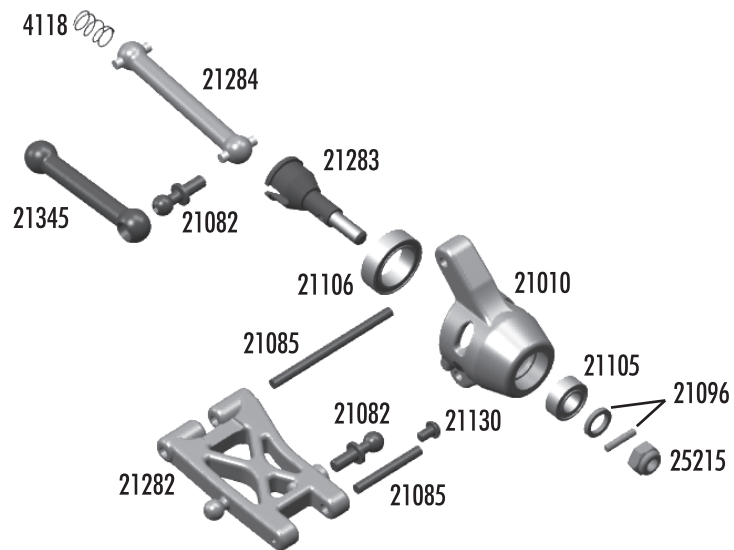

:: FR / RR Shock Towers

21082	Ballstud Set, Two 8mm and Nine 5mm	Set
21132	M2x9mm BHPS	20
21173	18T Body Clips	12
21286	18R / SC18 FR/RR Shock Towers	Set
21287	18R / SC18 Body Mounts, includes 4 body posts, 4 swivels, 4 screws	Set
25180	M3x8mm BHPS	20

:: Steering

21082	Ballstud Set, Two 8mm and Nine 5mm	Set
21134	M2.5x9mm BHPS	20
21322	Steering Rack / Bellcrank	Set
21326	Servo Saver / Horns	Set
21336	M2x12mm BHPS	20
21345	SC18 Molded Tie Rod Links	Set

:: Front Gearbox

21082	Ballstud Set, Two 8mm and Nine 5mm	Set
21130	M2x3mm BHPS	20
21134	M2.5x9mm BHPS	20
21312	Front Gearbox	Set
21314	Belt Tensioner	Set
21333	M2.5x6mm FHPS	20
21334	M2x6mm FHPS	20
21337	Bearing 3x6x2.5mm	2

:: Rear Gearbox

21082	Ballstud Set, Two 8mm and Nine 5mm	Set
21130	M2x3mm BHPS	
21134	M2.5x9mm BHPS	
21313	Rear Gearbox	
21331	Spur Gear Cover	
21333	M2.5x6mm FHPS	

:: Rear Arms

4118	.014 Springs	2
21010	Rear Hubs	Pr.
21082	Ballstud Set, Two 8mm and Nine 5mm	Set
21085	Hinge Pin Set	Set
21096	Stub Axle Pins & Spacers	Set
21105	Bearings, 4x8x3mm	2
21106	Bearings, 8x12x3.5mm	2
21130	M2x3mm BHPS	20
21282	18R / SC18 Front / Rear Arms	Pr.
21283	18R / SC18 Stub Axles	Pr.
21284	18R / SC18 Dogbones & Springs	Pr.
21345	SC18 Molded Tie Rod Links	Set
25215	M3 Locknuts	20