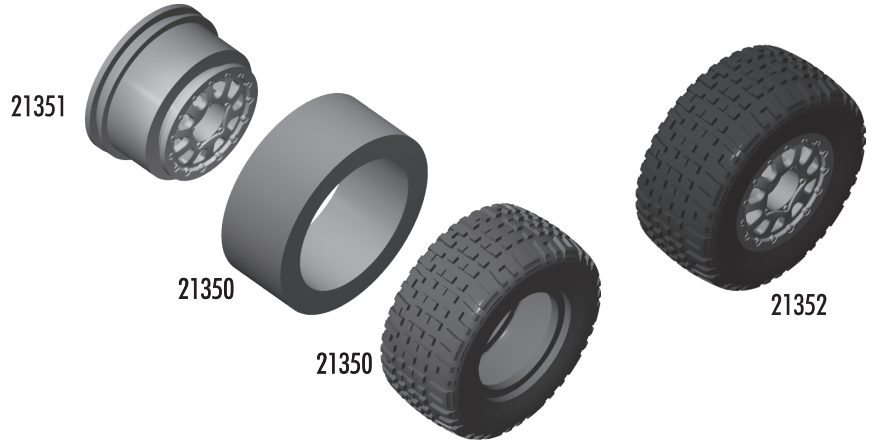

:: Battery Strap / Belts / Spur Gear

4689	M3x16mm Set Screw	6
21105	Bearings, 4x8x3mm rubber sealed	2
21315	Battery Strap	Set
21320	Spur Gear Pulley Set	Pr.
21323	Spur Gear (60T) Kit	1
21328	Front Belt	1
21329	Rear Belt	1
21395	FT Slipper Hub	2
21396	FT Slipper Pads	2
21397	FT Slipper Shaft	1
23198	FT Slipper Shaft Spacer	1
21399	FT Slipper Spring	1
25204	M3x16mm FHPS	20
25392	FT 3mm Locknuts, blue	10

:: Pinion

21152	RC18 10T Pinion w/set screw	1
21153	RC18 12T Pinion w/set screw	1
21154	RC18 13T Pinion w/set screw - Kit	1
21155	RC18 14T Pinion w/set screw	1
21156	RC18 15T Pinion w/set screw	1
21157	RC18 11T Pinion w/set screw	1
21158	RC18 16T Pinion w/set screw	1
21159	RC18 17T Pinion w/set screw	1
21160	RC18 18T Pinion w/set screw	1

:: Wheels / Tires

21350	SC18 Tire / Insert	Pr.
21351	SC18 Wheel	Pr.
21352	SC18 Wheel / Tire "mounted"	Pr.

:: Body / Decals

21130	M2x3mm BHPS	20	21368	SC18 Body, AE	1
21173	18T Body Clips	12	21369	SC18 Decal Sheet, AE	1
21344	SC18/Number Decals	1			
21353	SC18 Body, Clear	1			
21354	SC18 Body RTR, Blue	1			
21355	SC18 Body RTR, Silver	1			
21356	SC18 Body RTR, Black	1			
21357	SC18 RTR Decal Sheet	1			
21358	SC18 Body, Lucas Oil	1			
21359	SC18 Decal Sheet, Lucas Oil	1			
21360	SC18 Body, Pro Comp	1			
21361	SC18 Decal Sheet, Pro Comp	1			
21364	SC18 Body, KMC	1			
21365	SC18 Decal Sheet, KMC	1			
21366	SC18 Body, Bully Dog	1			
21367	SC18 Decal Sheet, Bully Dog	1