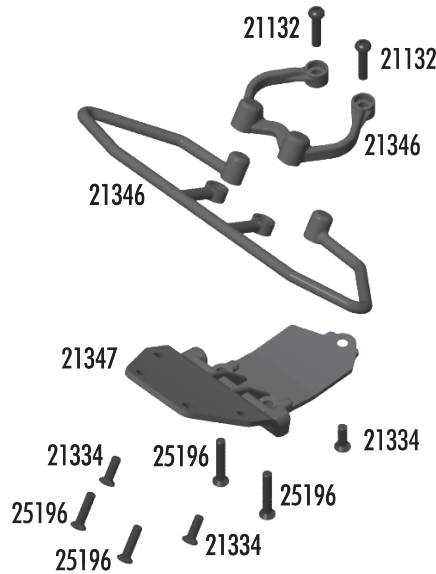

:: Body Install (cont.)

STEP 2

:: Shocks

21181 Shock Body, front, (fr & rr)	Pr.
21182 Shock Caps	4
21184 Shock Kit, front, (fr & rr)	Pr.
21189 Ballcaps, short	12
21191 Shock Accessories	Set
21192 Shock Rebuild Kit, rebuilds 4 shocks	Set
21197 Shock Spring, silver, 2.55 lb/in (Kit)	Pr.
21198 Shock Spring, blue, 3.0 lb/in (Kit)	Pr.
21199 Shock Spring, gold, 3.45 lb/in	Pr.

:: Lubes and Adhesives

1105 Green Slime Shock Lube	4cc
1596 FT Locking Compound	10ml
6588 Black Grease	4cc
6591 Diff Lube	4cc
6636 Silicone Grease	4cc
6727 Servo Tape Strips	2

:: Chassis

6338	Antenna tube and cap, 12"	1
21040	Servo Mount	1
21129	M3x5mm BHPS, (motor screws)	20
21134	M2.5x9 BHPS	20
21310	Chassis	1
21311	Center Top Plate	1
21321	Motor Mount Clamp	1
21327	Motor Mount	1
21334	M2x6mm FHPS	20

:: Front Bumper

21132	M2x9mm BHPS	20
21334	M2x6mm FHPS	20
21346	SC18 Front Bumper / Brace	Set
21347	SC18 Arm Mounts FR / RR	Set
25196	M2x8mm FHPS	20

:: Front Arms

4118	.014 Springs	2
21015	Left or Right Caster Blocks	Pr.
21016	Steering Blocks	Pr.
21082	Ballstud Set, Two 8mm and nine 5mm	Set
21085	Hinge Pin Set	Set
21096	Stub Axle Pins & Spacers	Set
21105	Bearings, 4x8x3mm rubber sealed	2
21106	Bearings, 8x12x3.5mm rubber sealed	2
21130	M2x3mm BHPS	20
21131	M2.5x3mm BHPS	4
21282	18R / SC18 Front / Rear Arms	Pr.
21283	18R / SC18 Stub Axles	Pr.
21284	18R / SC18 Dogbones & Springs	Pr.
21345	SC18 Molded Tie Rod Links	Set
25215	M3 Locknut	20

:: FR / RR Shock Towers

21082	Ballstud Set, Two 8mm and Nine 5mm	Set
21132	M2x9mm BHPS	20
21173	18T Body Clips	12
21286	18R / SC18 FR/RR Shock Towers	Set
21287	18R / SC18 Body Mounts, includes 4 body posts, 4 swivels, 4 screws	Set
25180	M3x8mm BHPS	20