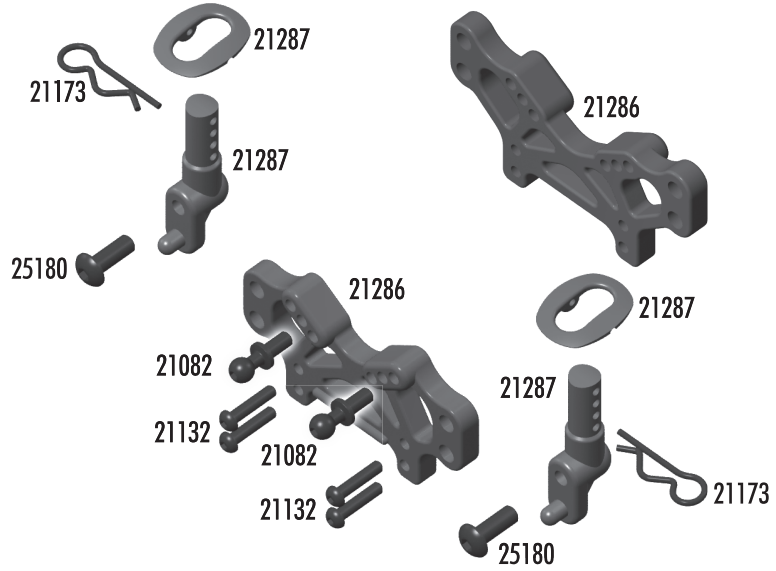

:: Lubes and Adhesives

1105 Green Slime Shock Lube	4cc
1596 FT Locking Compound	10ml
6588 Black Grease	4cc
6591 Diff Lube	4cc
6636 Silicone Grease	4cc
6727 Servo Tape Strips	2

:: Chassis

6338	Antenna tube and cap, 12"	1
21040	Servo Mount	1
21129	M3x5mm BHPS, (motor screws)	20
21134	M2.5x9 BHPS	20
21310	Chassis	1
21311	Center Top Plate	1
21321	Motor Mount Clamp	1
21327	Motor Mount	1
21334	M2x6mm FHPS	20

:: Front Bumper

21132	M2x9mm BHPS	20
21334	M2x6mm FHPS	20
21346	SC18 Front Bumper / Brace	Set
21347	SC18 Arm Mounts FR / RR	Set
25196	M2x8mm FHPS	20

:: Front Arms

4118	.014 Springs	2
21015	Left or Right Caster Blocks	Pr.
21016	Steering Blocks	Pr.
21082	Ballstud Set, Two 8mm and nine 5mm	Set
21085	Hinge Pin Set	Set
21096	Stub Axle Pins & Spacers	Set
21105	Bearings, 4x8x3mm rubber sealed	2
21106	Bearings, 8x12x3.5mm rubber sealed	2
21130	M2x3mm BHPS	20
21131	M2.5x3mm BHPS	4
21282	18R / SC18 Front / Rear Arms	Pr.
21283	18R / SC18 Stub Axles	Pr.
21284	18R / SC18 Dogbones & Springs	Pr.
21345	SC18 Molded Tie Rod Links	Set
25215	M3 Locknut	20

:: FR / RR Shock Towers

21082	Ballstud Set, Two 8mm and Nine 5mm	Set
21132	M2x9mm BHPS	20
21173	18T Body Clips	12
21286	18R / SC18 FR/RR Shock Towers	Set
21287	18R / SC18 Body Mounts, includes 4 body posts, 4 swivels, 4 screws	Set
25180	M3x8mm BHPS	20

:: Steering

21082	Ballstud Set, Two 8mm and Nine 5mm	Set
21134	M2.5x9mm BHPS	20
21322	Steering Rack / Bellcrank	Set
21326	Servo Saver / Horns	Set
21336	M2x12mm BHPS	20
21345	SC18 Molded Tie Rod Links	Set