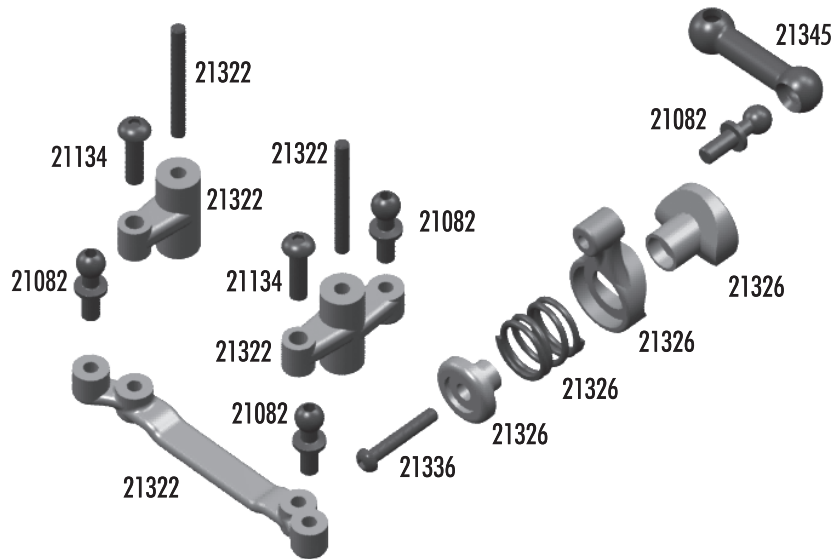

:: Lubes and Adhesives

1105 Green Slime Shock Lube	4cc
1596 FT Locking Compound	10ml
6588 Black Grease	4cc
6591 Diff Lube	4cc
6636 Silicone Grease	4cc
6727 Servo Tape Strips	2

:: Chassis

6338	Antenna tube and cap, 12"	1
21040	Servo Mount	1
21129	M3x5mm BHPS, (motor screws)	20
21134	M2.5x9 BHPS	20
21310	Chassis	1
21311	Center Top Plate	1
21321	Motor Mount Clamp	1
21327	Motor Mount	1
21334	M2x6mm FHPS	20

:: Front Bumper

21132	M2x9mm BHPS	20
21334	M2x6mm FHPS	20
21346	SC18 Front Bumper / Brace	Set
21347	SC18 Arm Mounts FR / RR	Set
25196	M2x8mm FHPS	20

:: Front Arms

4118	.014 Springs	2
21015	Left or Right Caster Blocks	Pr.
21016	Steering Blocks	Pr.
21082	Ballstud Set, Two 8mm and nine 5mm	Set
21085	Hinge Pin Set	Set
21096	Stub Axle Pins & Spacers	Set
21105	Bearings, 4x8x3mm rubber sealed	2
21106	Bearings, 8x12x3.5mm rubber sealed	2
21130	M2x3mm BHPS	20
21131	M2.5x3mm BHPS	4
21282	18R / SC18 Front / Rear Arms	Pr.
21283	18R / SC18 Stub Axles	Pr.
21284	18R / SC18 Dogbones & Springs	Pr.
21345	SC18 Molded Tie Rod Links	Set
25215	M3 Locknut	20

:: FR / RR Shock Towers

21082	Ballstud Set, Two 8mm and Nine 5mm	Set
21132	M2x9mm BHPS	20
21173	18T Body Clips	12
21286	18R / SC18 FR/RR Shock Towers	Set
21287	18R / SC18 Body Mounts, includes 4 body posts, 4 swivels, 4 screws	Set
25180	M3x8mm BHPS	20

:: Steering

21082	Ballstud Set, Two 8mm and Nine 5mm	Set
21134	M2.5x9mm BHPS	20
21322	Steering Rack / Bellcrank	Set
21326	Servo Saver / Horns	Set
21336	M2x12mm BHPS	20
21345	SC18 Molded Tie Rod Links	Set