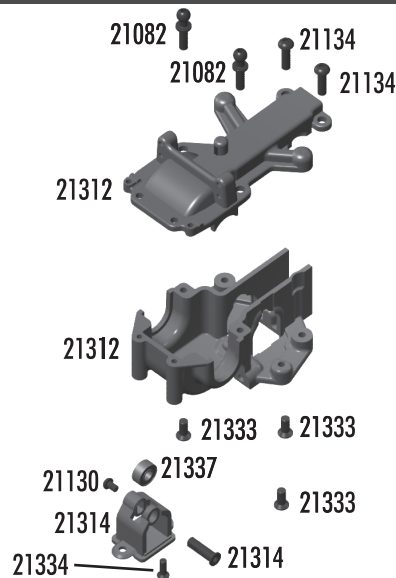

:: Front Bumper

21132	M2x9mm BHPS	20
21334	M2x6mm FHPS	20
21346	SC18 Front Bumper / Brace	Set
21347	SC18 Arm Mounts FR / RR	Set
25196	M2x8mm FHPS	20

:: Front Arms

4118	.014 Springs	2
21015	Left or Right Caster Blocks	Pr.
21016	Steering Blocks	Pr.
21082	Ballstud Set, Two 8mm and nine 5mm	Set
21085	Hinge Pin Set	Set
21096	Stub Axle Pins & Spacers	Set
21105	Bearings, 4x8x3mm rubber sealed	2
21106	Bearings, 8x12x3.5mm rubber sealed	2
21130	M2x3mm BHPS	20
21131	M2.5x3mm BHPS	4
21282	18R / SC18 Front / Rear Arms	Pr.
21283	18R / SC18 Stub Axles	Pr.
21284	18R / SC18 Dogbones & Springs	Pr.
21345	SC18 Molded Tie Rod Links	Set
25215	M3 Locknut	20

:: FR / RR Shock Towers

21082	Ballstud Set, Two 8mm and Nine 5mm	Set
21132	M2x9mm BHPS	20
21173	18T Body Clips	12
21286	18R / SC18 FR/RR Shock Towers	Set
21287	18R / SC18 Body Mounts, includes 4 body posts, 4 swivels, 4 screws	Set
25180	M3x8mm BHPS	20

:: Steering

21082	Ballstud Set, Two 8mm and Nine 5mm	Set
21134	M2.5x9mm BHPS	20
21322	Steering Rack / Bellcrank	Set
21326	Servo Saver / Horns	Set
21336	M2x12mm BHPS	20
21345	SC18 Molded Tie Rod Links	Set

:: Front Gearbox

21082	Ballstud Set, Two 8mm and Nine 5mm	Set
21130	M2x3mm BHPS	20
21134	M2.5x9mm BHPS	20
21312	Front Gearbox	Set
21314	Belt Tensioner	Set
21333	M2.5x6mm FHPS	20
21334	M2x6mm FHPS	20
21337	Bearing 3x6x2.5mm	2