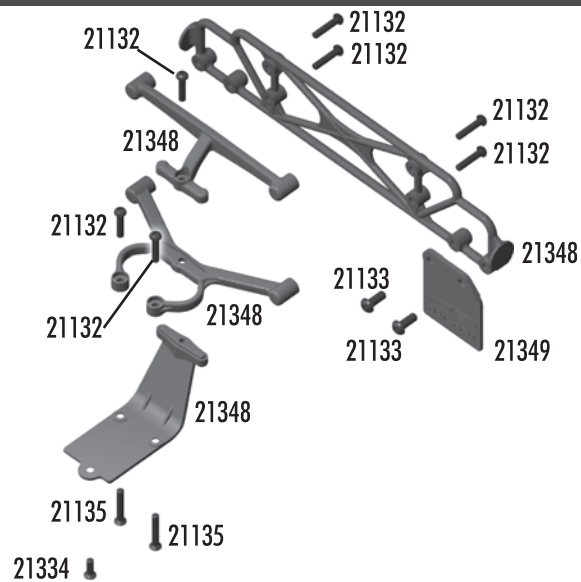

:: Front Gearbox

21082	Ballstud Set, Two 8mm and Nine 5mm	Set
21130	M2x3mm BHPS	20
21134	M2.5x9mm BHPS	20
21312	Front Gearbox	Set
21314	Belt Tensioner	Set
21333	M2.5x6mm FHPS	20
21334	M2x6mm FHPS	20
21337	Bearing 3x6x2.5mm	2

:: Rear Gearbox

21082	Ballstud Set, Two 8mm and Nine 5mm	Set
21130	M2x3mm BHPS	
21134	M2.5x9mm BHPS	
21313	Rear Gearbox	
21331	Spur Gear Cover	
21333	M2.5x6mm FHPS	

:: Rear Arms

4118	.014 Springs	2
21010	Rear Hubs	Pr.
21082	Ballstud Set, Two 8mm and Nine 5mm	Set
21085	Hinge Pin Set	Set
21096	Stub Axle Pins & Spacers	Set
21105	Bearings, 4x8x3mm	2
21106	Bearings, 8x12x3.5mm	2
21130	M2x3mm BHPS	20
21282	18R / SC18 Front / Rear Arms	Pr.
21283	18R / SC18 Stub Axles	Pr.
21284	18R / SC18 Dogbones & Springs	Pr.
21345	SC18 Molded Tie Rod Links	Set
25215	M3 Locknuts	20

:: Rear Bumper

21132	M2x9mm BHPS	20
21133	M2.5x6mm BHPS	20
21135	M2x12mm FHPS	20
21334	M2x6mm FHPS	20
21348	SC18 Rear Bumper / Brace / Skid Plate	Set
21349	SC18 Mud Flaps	Pr.

:: Battery Strap / Belts / Spur Gear

4689	M3x16mm Set Screw	6
21105	Bearings, 4x8x3mm rubber sealed	2
21315	Battery Strap	Set
21320	Spur Gear Pulley Set	Pr.
21323	Spur Gear (60T) Kit	1
21328	Front Belt	1
21329	Rear Belt	1
21395	FT Slipper Hub	2
21396	FT Slipper Pads	2
21397	FT Slipper Shaft	1
23198	FT Slipper Shaft Spacer	1
21399	FT Slipper Spring	1
25204	M3x16mm FHPS	20
25392	FT 3mm Locknuts, blue	10