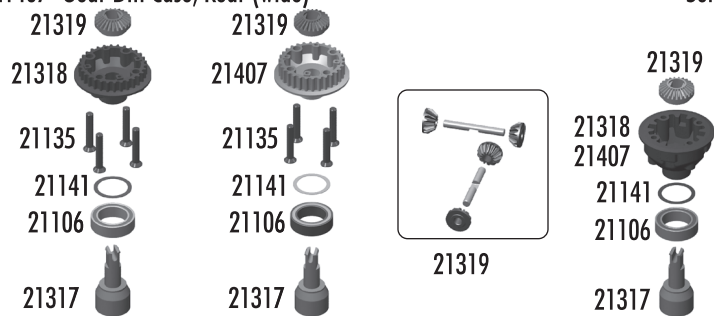

:: Gear Differential

21106 Bearings, 8x12x3.5mm rubber sealed	Pr.
21135 M2x12mmFHPS	20
21141 Shim Set, .324x.409x.005	4
21317 Gear Diff Outdrives	2
21318 Gear Diff Case, Front (narrow)	Set
21319 Internal Diff Gears	Set
21335 Complete Gear Diff, Front	1
21406 Complete Gear Diff, Rear	1
21407 Gear Diff Case, Rear (wide)	Set