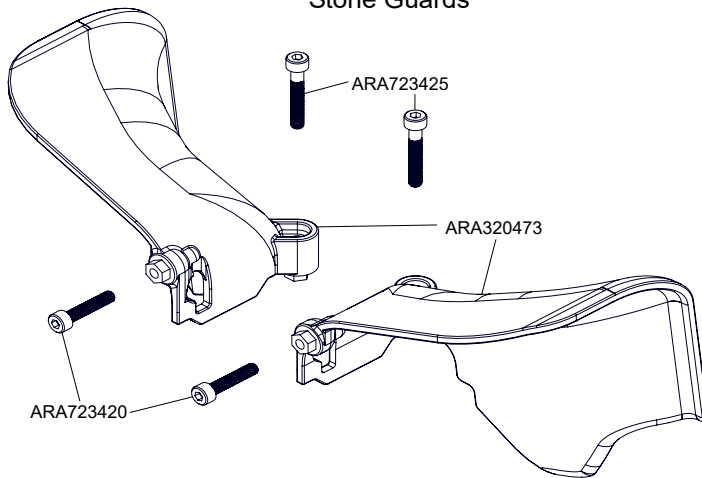

Stone Guards