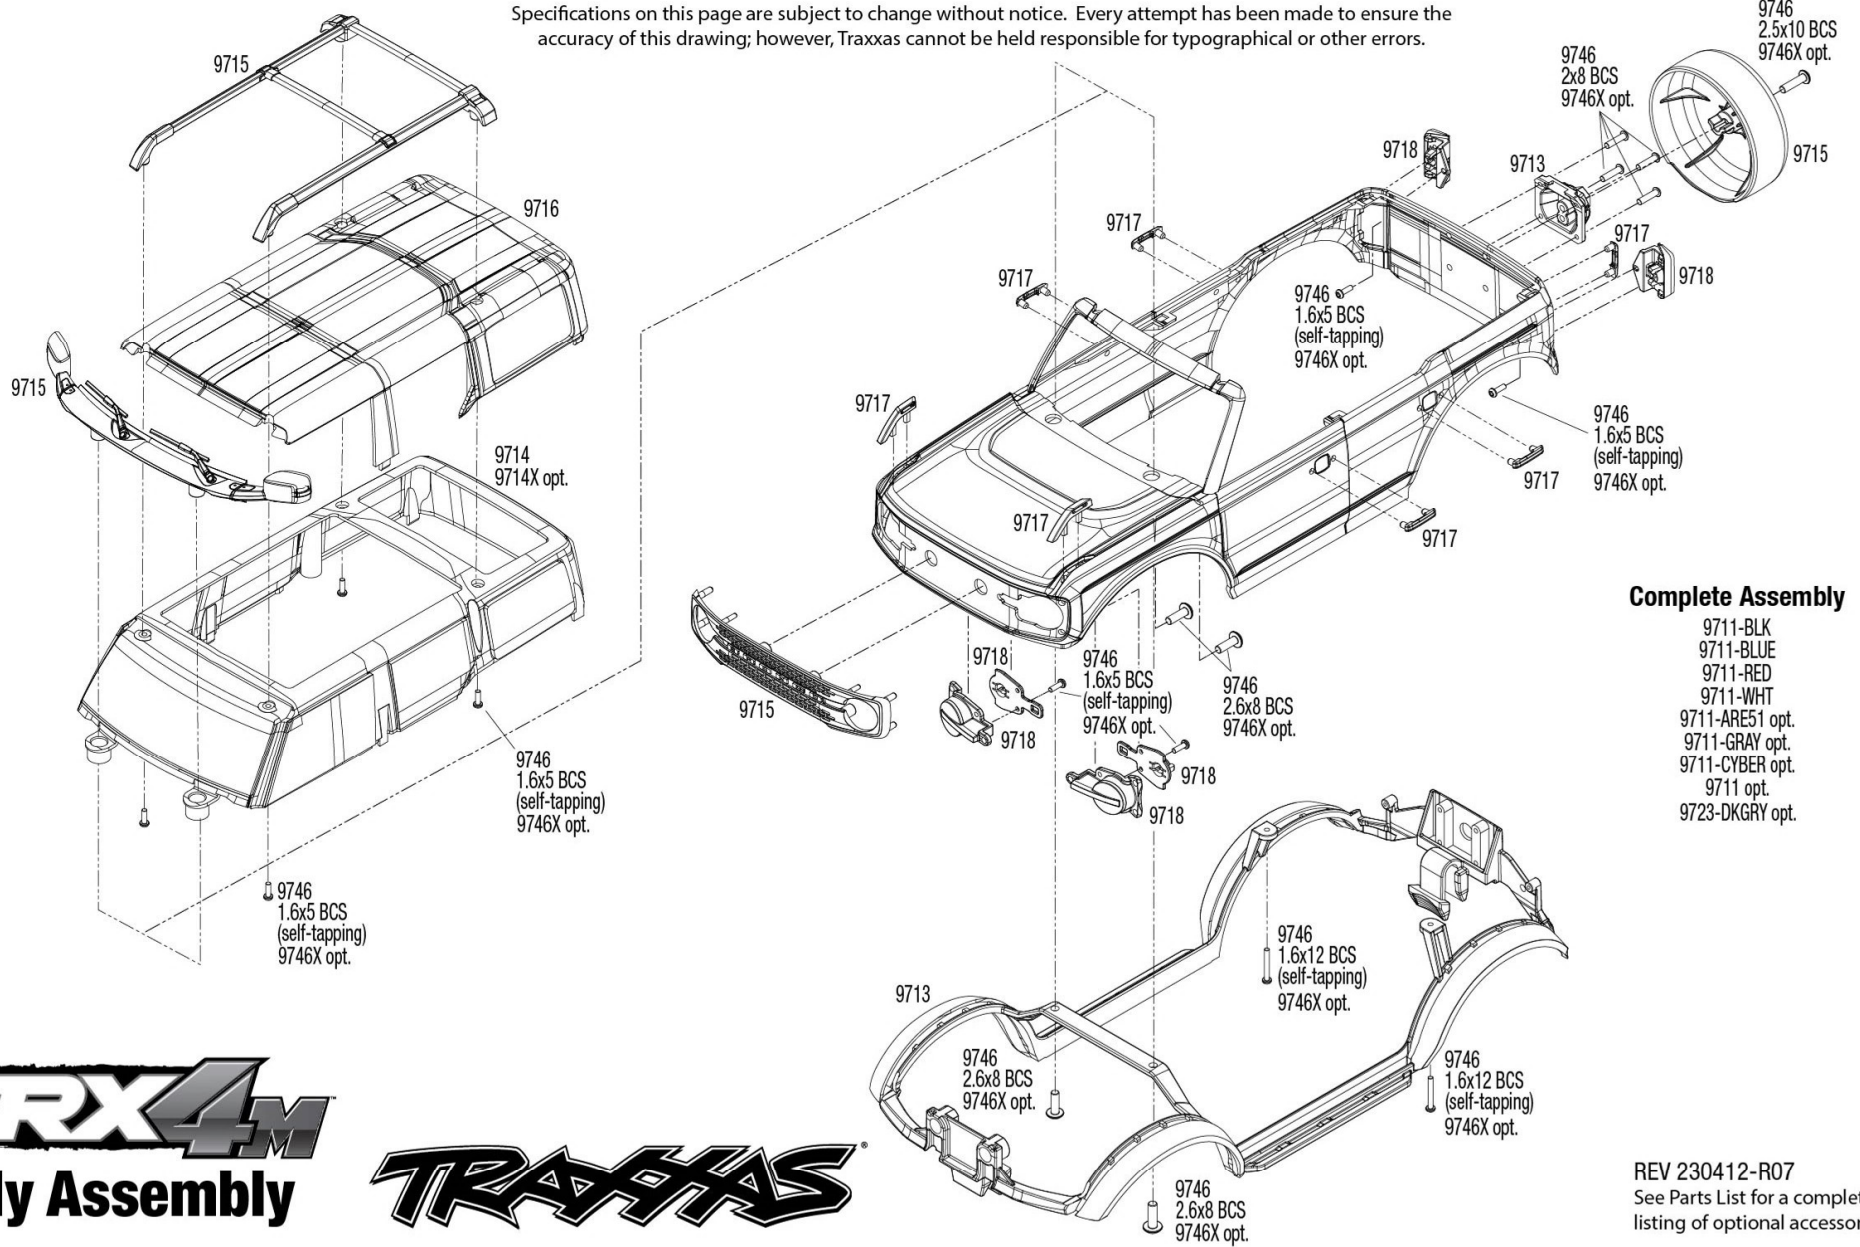

Specifications on this page are subject to change without notice. Every attempt has been made to ensure the accuracy of this drawing; however, Traxxas cannot be held responsible for typographical or other errors.

Complete Assembly

- 9711-BLK
- 9711-BLUE
- 9711-RED
- 9711-WHT
- 9711-ARE51 opt.
- 9711-GRAY opt.
- 9711-CYBER opt.
- 9711 opt.
- 9723-DKGRY opt.

TRX4M
Body Assembly

TRAXXAS

REV 230412-R07
See Parts List for a complete listing of optional accessories.