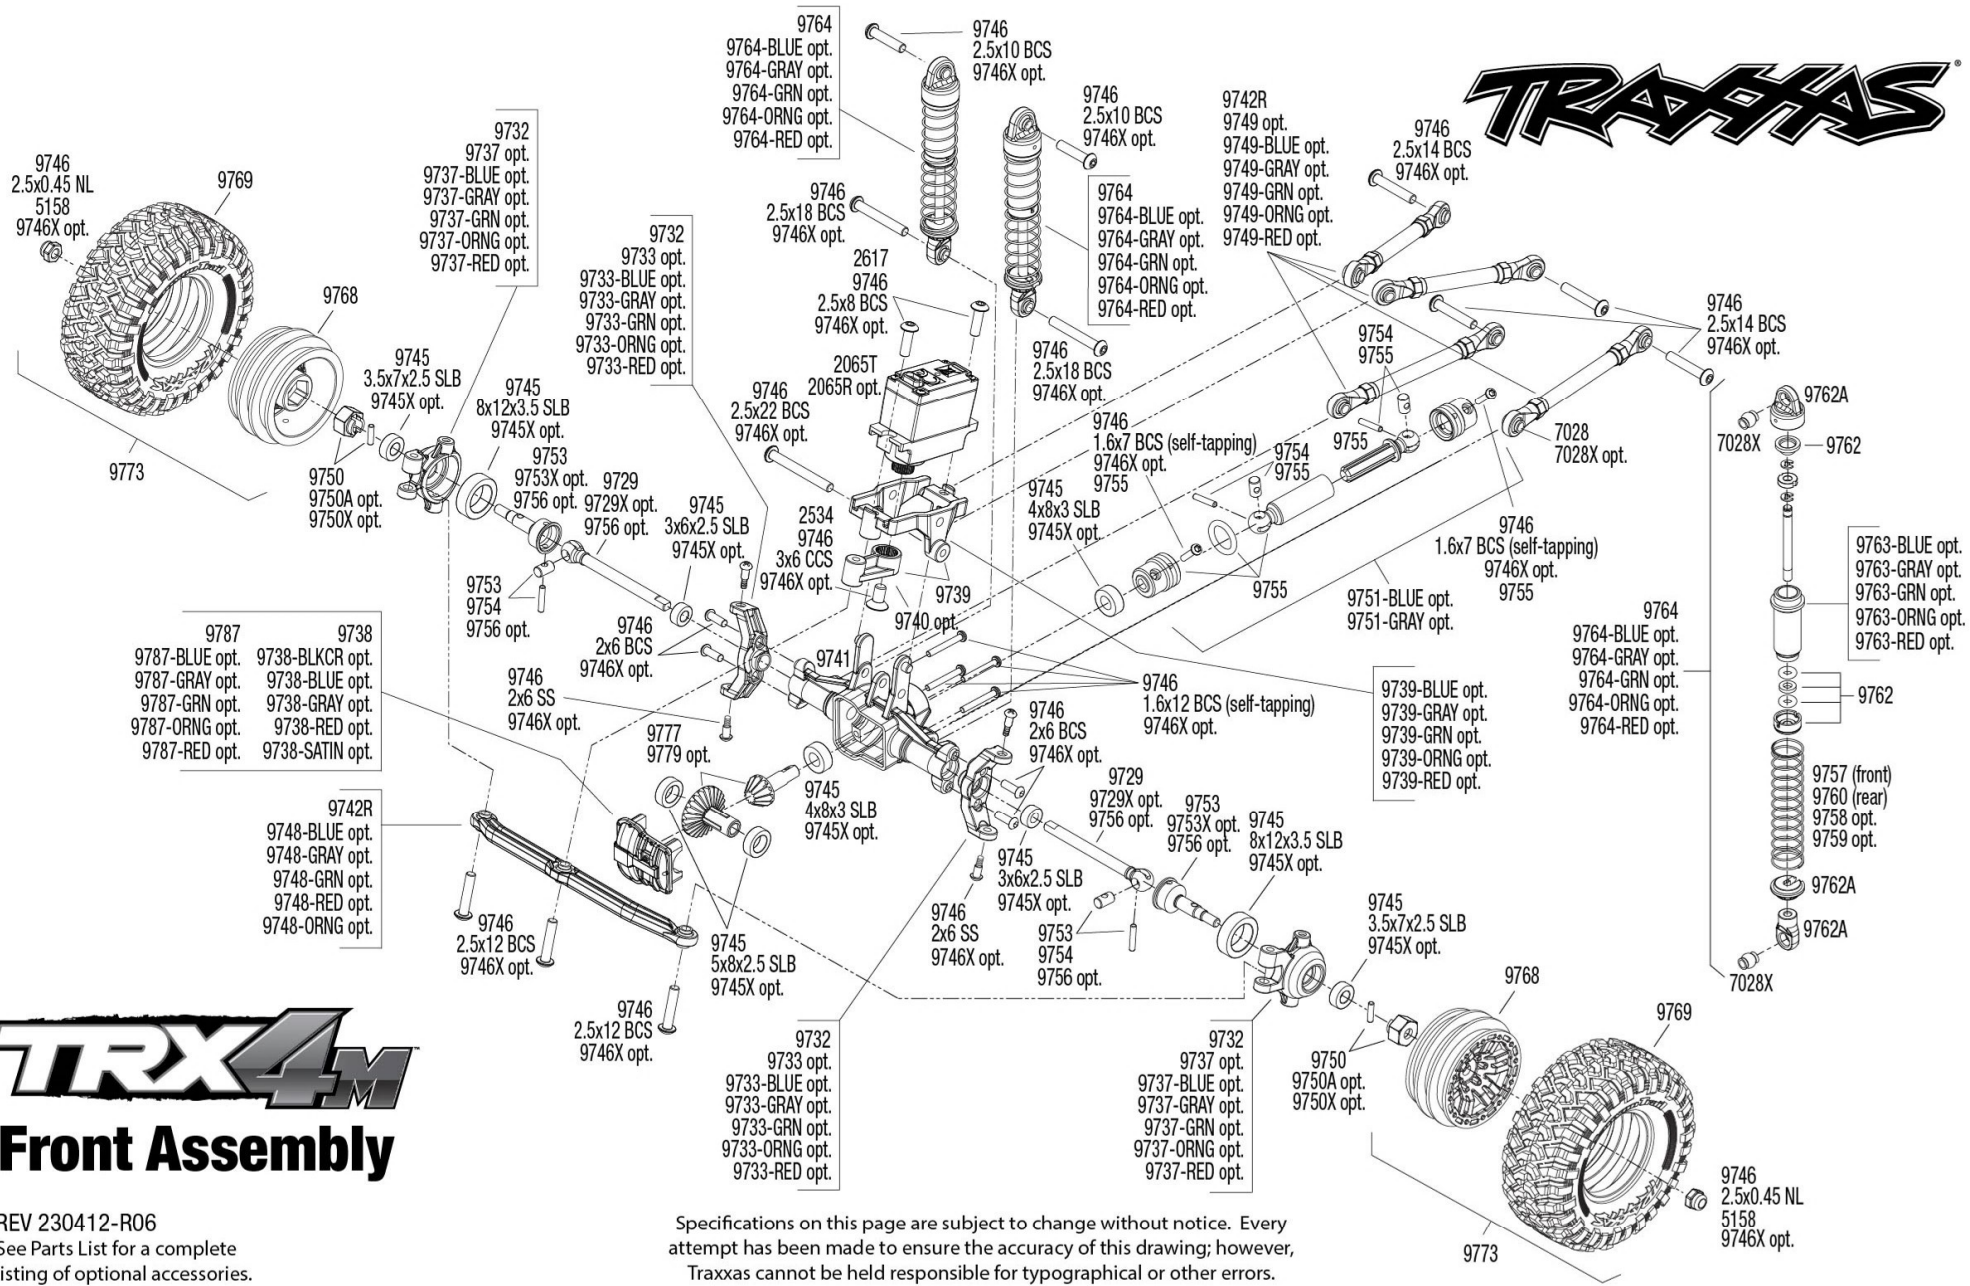

# Body Assembly

**Complete Assembly**  
9712-BLUE  
9712-GRN  
9712-RED  
9712-SLVR  
9712 opt.

See Parts List for a complete listing of optional accessories.

REV 230412-R06

# Front Assembly

REV 230412-R06

See Parts List for a complete listing of optional accessories.

Specifications on this page are subject to change without notice. Every attempt has been made to ensure the accuracy of this drawing; however, Traxxas cannot be held responsible for typographical or other errors.