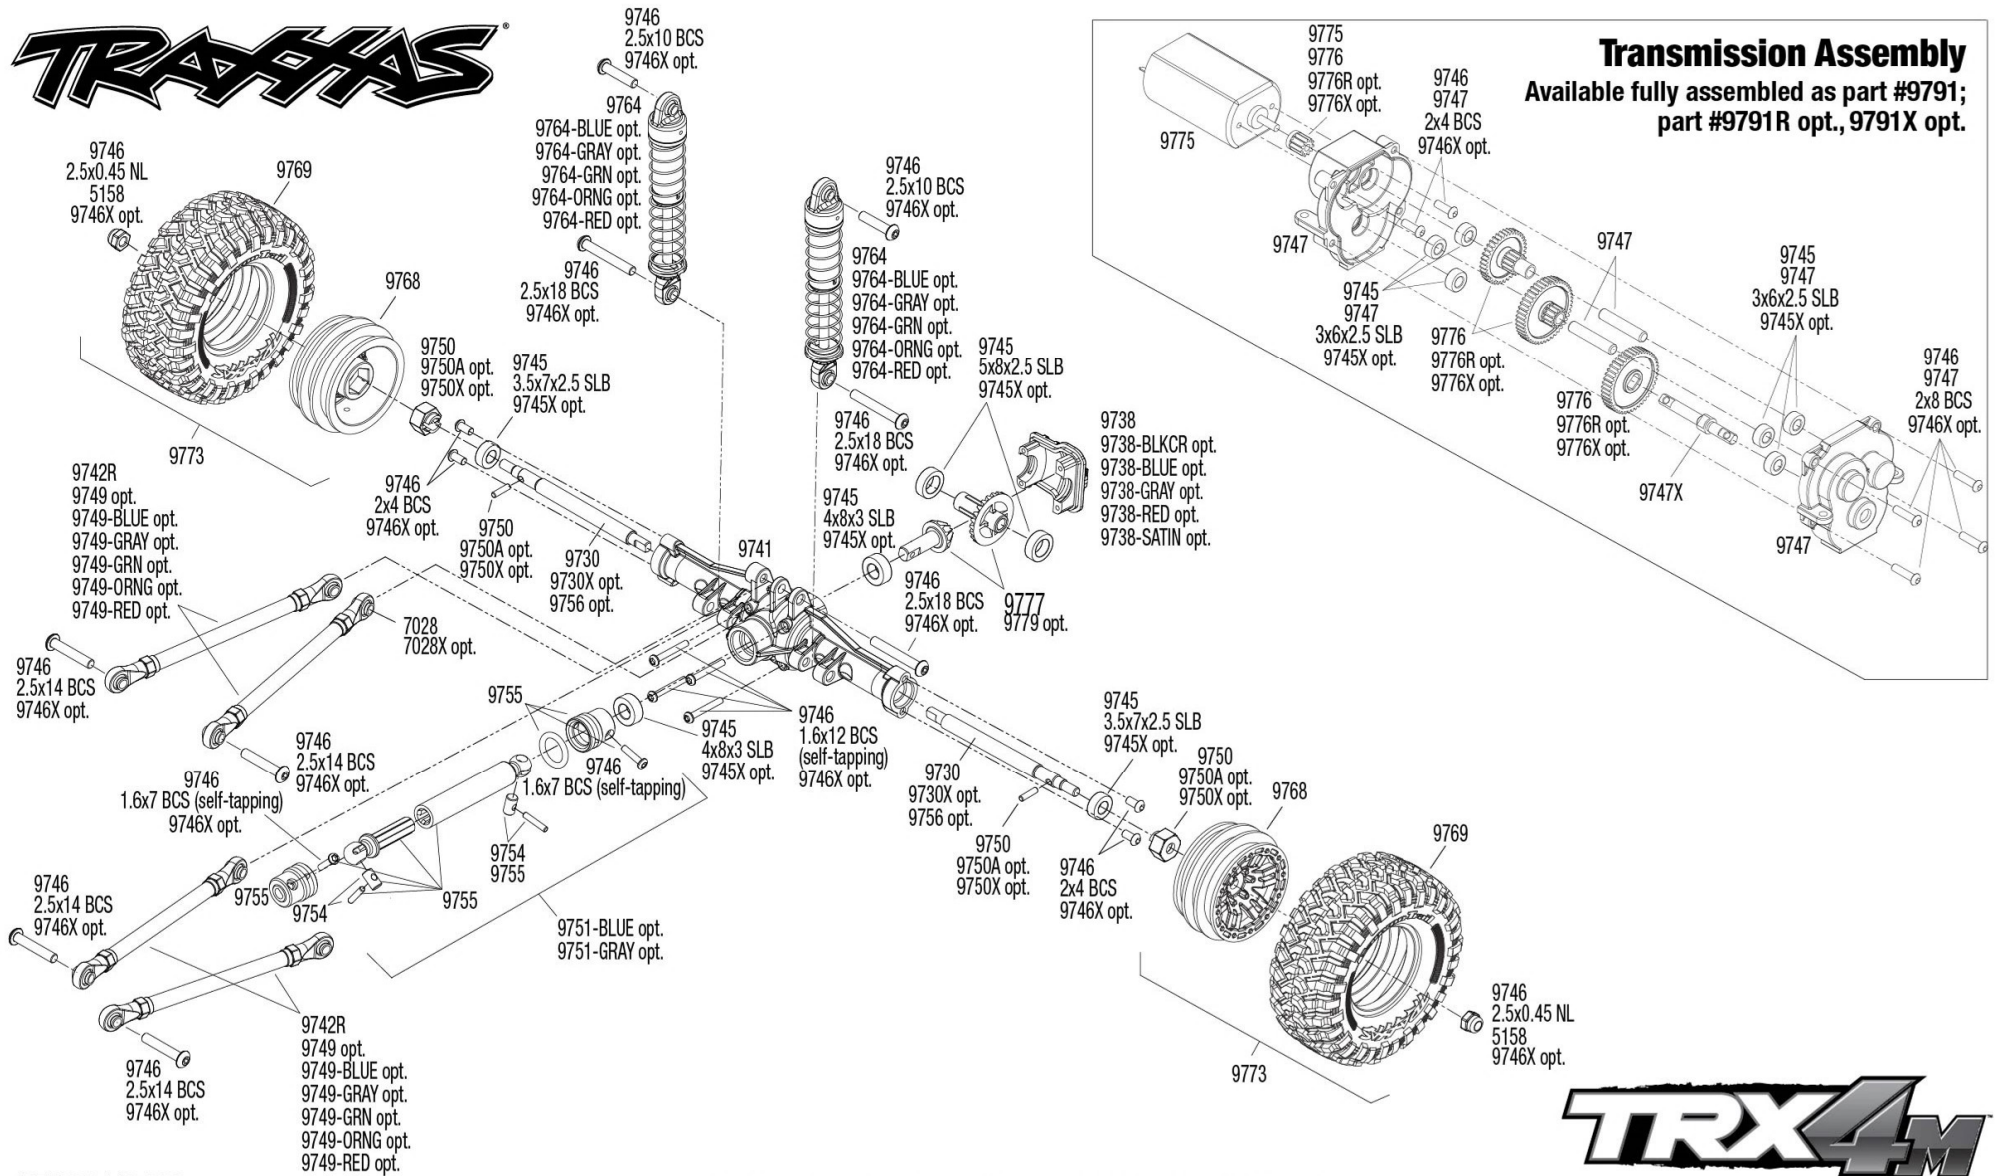

# Body Assembly

**Complete Assembly**  
9712-BLUE  
9712-GRN  
9712-RED  
9712-SLVR  
9712 opt.

See Parts List for a complete listing of optional accessories.

REV 230412-R06

# Front Assembly

REV 230412-R06

See Parts List for a complete listing of optional accessories.

Specifications on this page are subject to change without notice. Every attempt has been made to ensure the accuracy of this drawing; however, Traxxas cannot be held responsible for typographical or other errors.