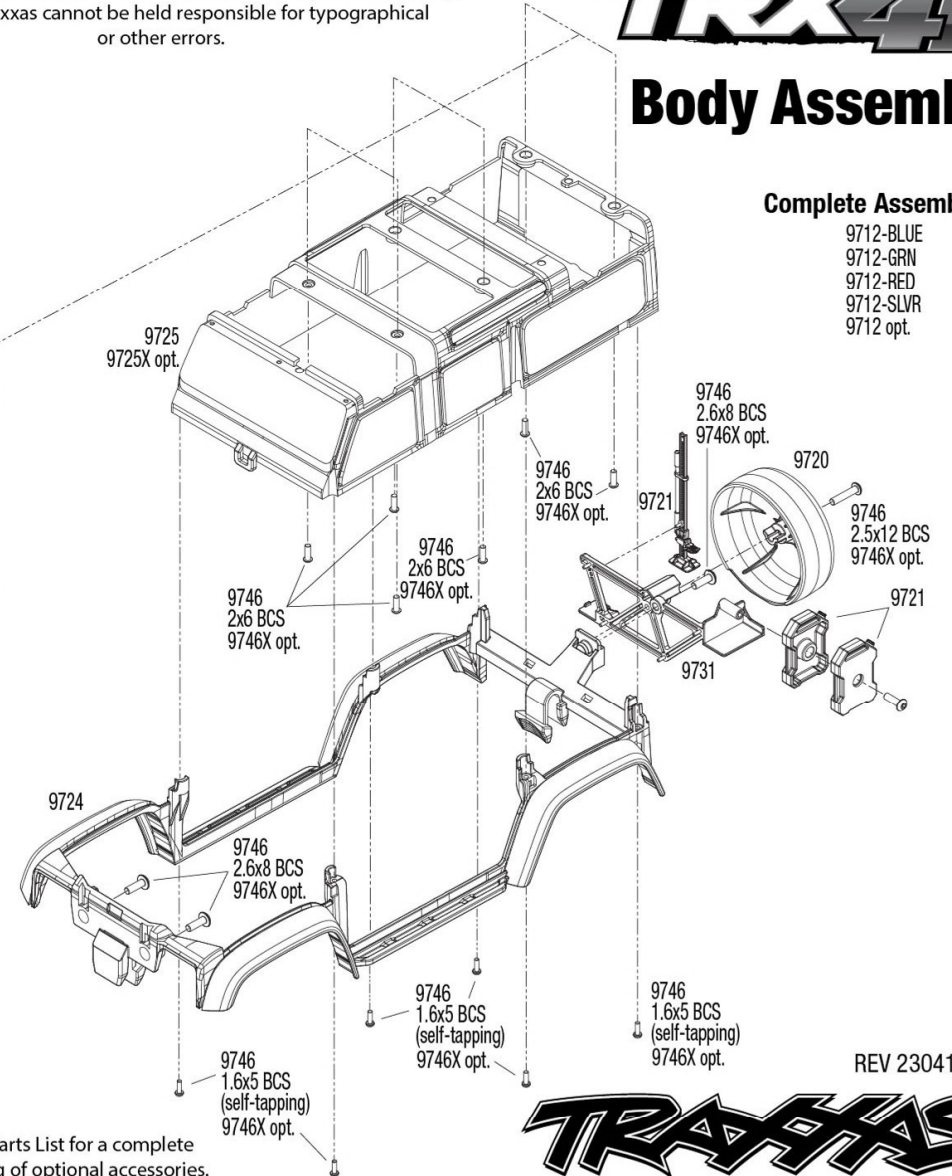

Specifications on this page are subject to change without notice. Every attempt has been made to ensure the accuracy of this drawing; however, Traxxas cannot be held responsible for typographical or other errors.

# Body Assembly

**Complete Assembly**  
9712-BLUE  
9712-GRN  
9712-RED  
9712-SLVR  
9712 opt.

See Parts List for a complete listing of optional accessories.

REV 230412-R06

# Front Assembly

REV 230412-R06

See Parts List for a complete listing of optional accessories.

Specifications on this page are subject to change without notice. Every attempt has been made to ensure the accuracy of this drawing; however, Traxxas cannot be held responsible for typographical or other errors.