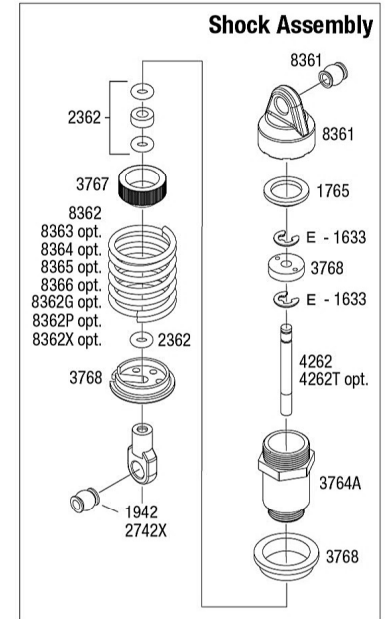

# Modular Assembly

See Parts List for a complete listing of optional accessories.

REV 210520-R03  
Specifications on this page are subject to change without notice. Every attempt has been made to ensure the accuracy of this drawing; however, Traxxas cannot be held responsible for typographical or other errors.

# Rear Assembly

See Parts List for a complete listing of optional accessories.

Specifications on this page are subject to change without notice. Every attempt has been made to ensure the accuracy of this drawing; however, Traxxas cannot be held responsible for typographical or other errors.