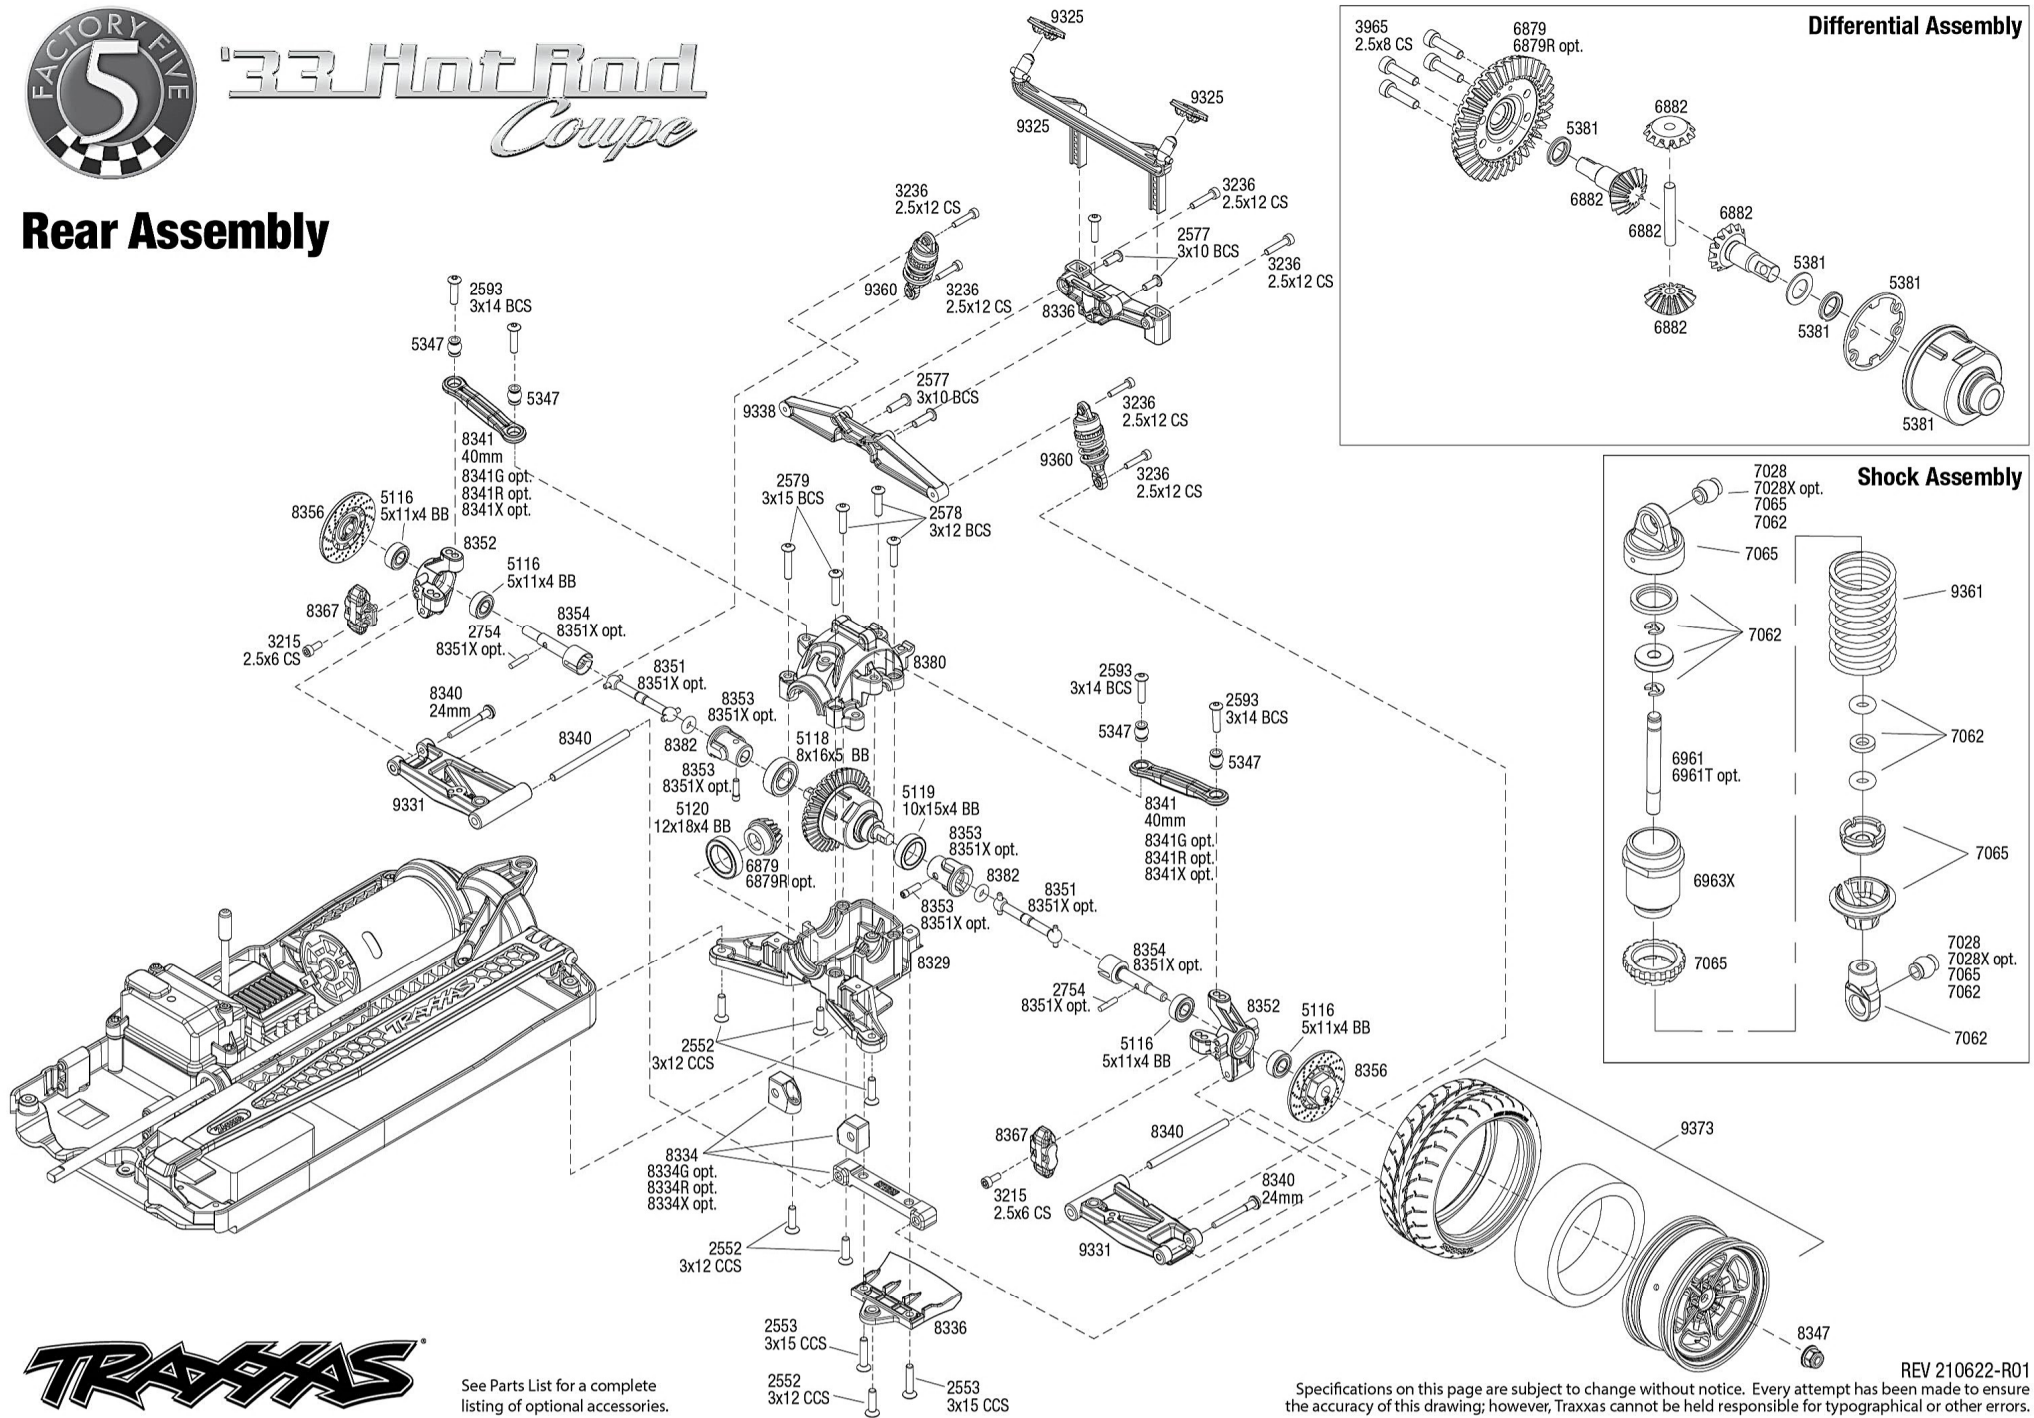

'33 Hot Rod Coupe

Body Assembly

See Parts List for a complete listing of optional accessories.

'33 Hot Rod Coupe

Modular Assembly

See Parts List for a complete listing of optional accessories.

REV 210622-R01
TRAXXAS
Specifications on this page are subject to change without notice. Every attempt has been made to ensure the accuracy of this drawing; however, Traxxas cannot be held responsible for typographical or other errors.

'33 Hot Rod Coupe

Rear Assembly

See Parts List for a complete listing of optional accessories.

Specifications on this page are subject to change without notice. Every attempt has been made to ensure the accuracy of this drawing; however, Traxxas cannot be held responsible for typographical or other errors.

REV 210622-R01