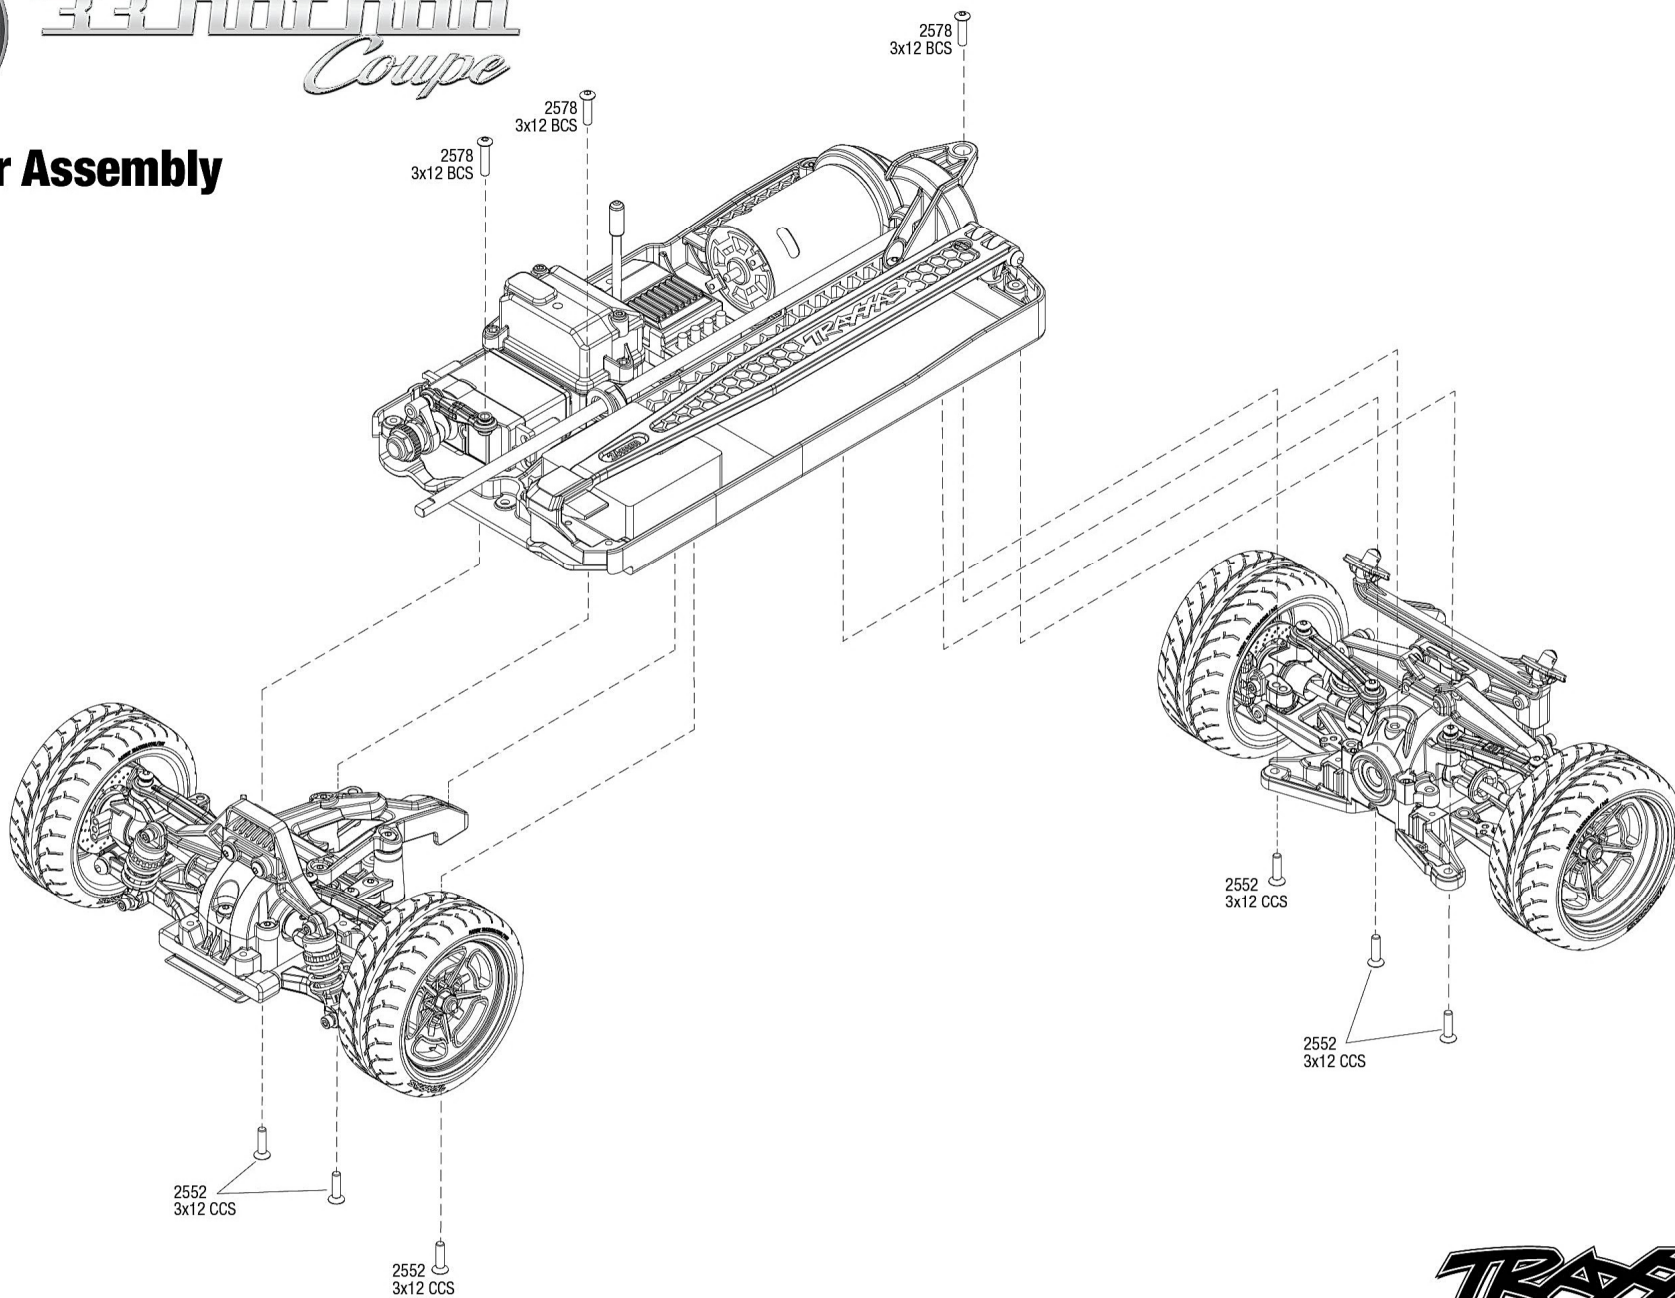

'33 Hot Rod Coupe

Body Assembly

See Parts List for a complete listing of optional accessories.

'33 Hot Rod Coupe

Modular Assembly

See Parts List for a complete listing of optional accessories.

REV 210622-R01
TRAXXAS
Specifications on this page are subject to change without notice. Every attempt has been made to ensure the accuracy of this drawing; however, Traxxas cannot be held responsible for typographical or other errors.

'33 Hot Rod Coupe

Rear Assembly

See Parts List for a complete listing of optional accessories.

Specifications on this page are subject to change without notice. Every attempt has been made to ensure the accuracy of this drawing; however, Traxxas cannot be held responsible for typographical or other errors.