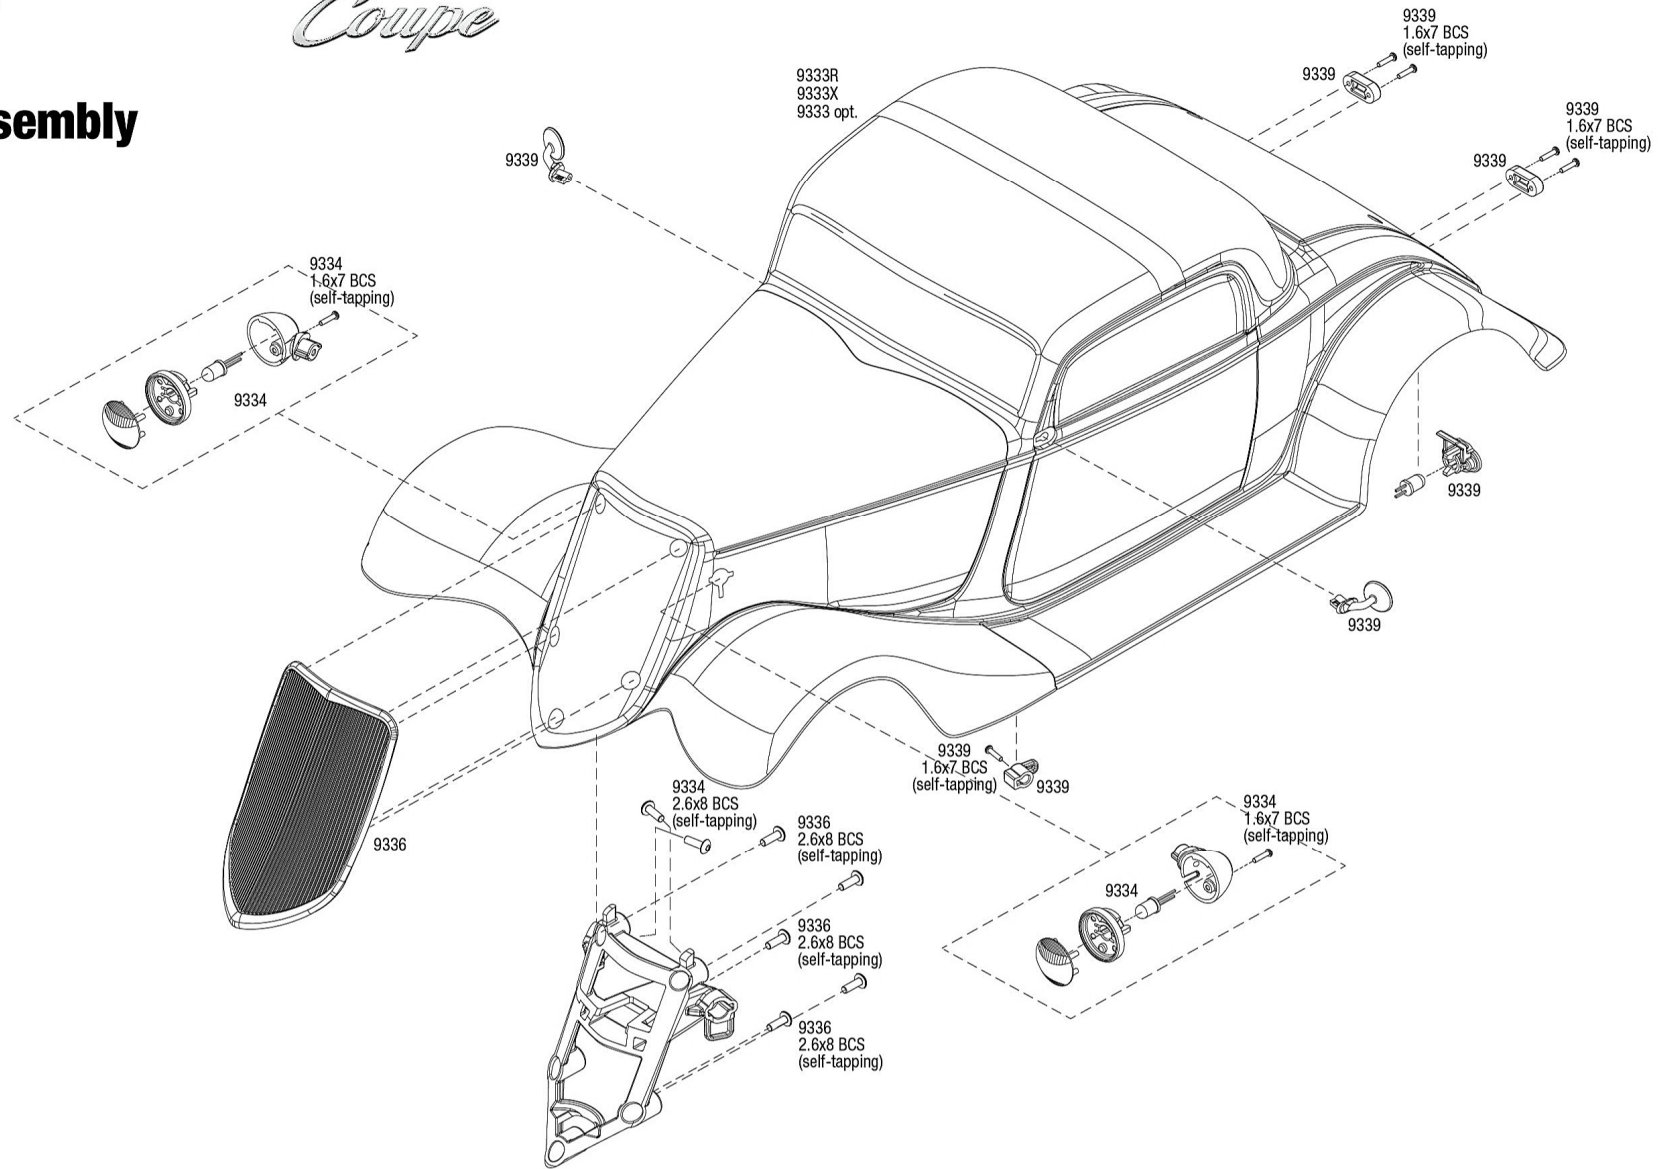

'33 Hot Rod Coupe

Body Assembly

See Parts List for a complete listing of optional accessories.

'33 Hot Rod Coupe

Modular Assembly

See Parts List for a complete listing of optional accessories.

REV 210622-R01
TRAXXAS
Specifications on this page are subject to change without notice. Every attempt has been made to ensure the accuracy of this drawing; however, Traxxas cannot be held responsible for typographical or other errors.

'33 Hot Rod Coupe

Rear Assembly

See Parts List for a complete listing of optional accessories.

Specifications on this page are subject to change without notice. Every attempt has been made to ensure the accuracy of this drawing; however, Traxxas cannot be held responsible for typographical or other errors.