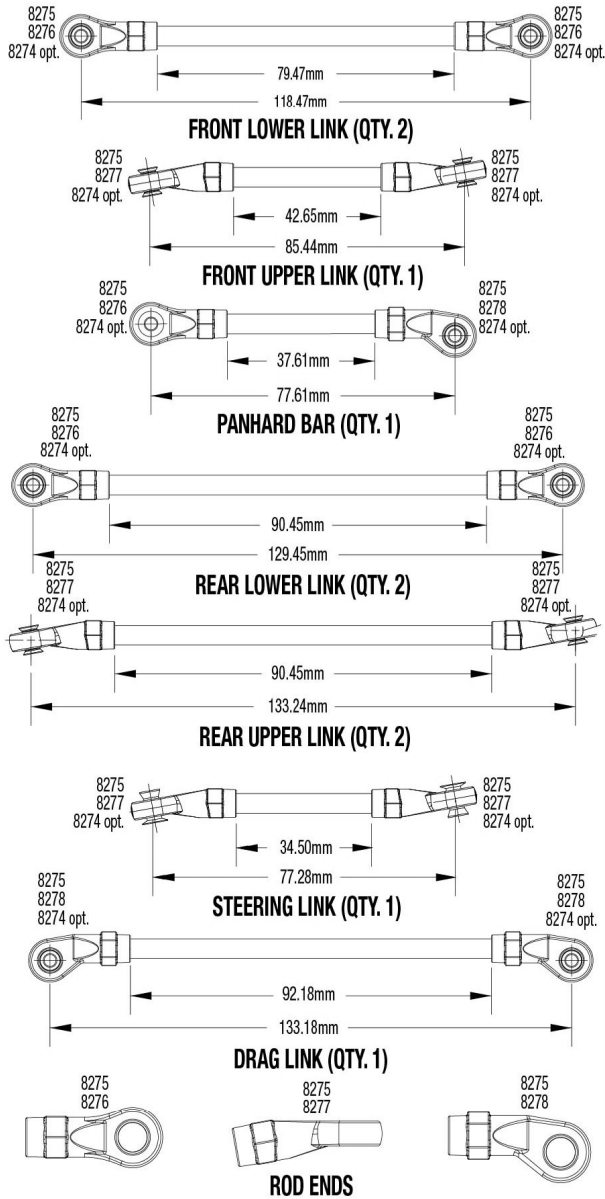

## Front Assembly

See Parts List for a complete listing of optional accessories.

Specifications on this page are subject to change without notice. Every attempt has been made to ensure the accuracy of this drawing; however, Traxxas cannot be held responsible for typographical or other errors.

# Link Dimensions

For standard hollow ball replacement, use part #5349.

# Modular Assembly

REV 221208-R00  
See Parts List for a complete listing of optional accessories.

Specifications on this page are subject to change without notice. Every attempt has been made to ensure the accuracy of this drawing; however, Traxxas cannot be held responsible for typographical or other errors.

### Shock Assembly