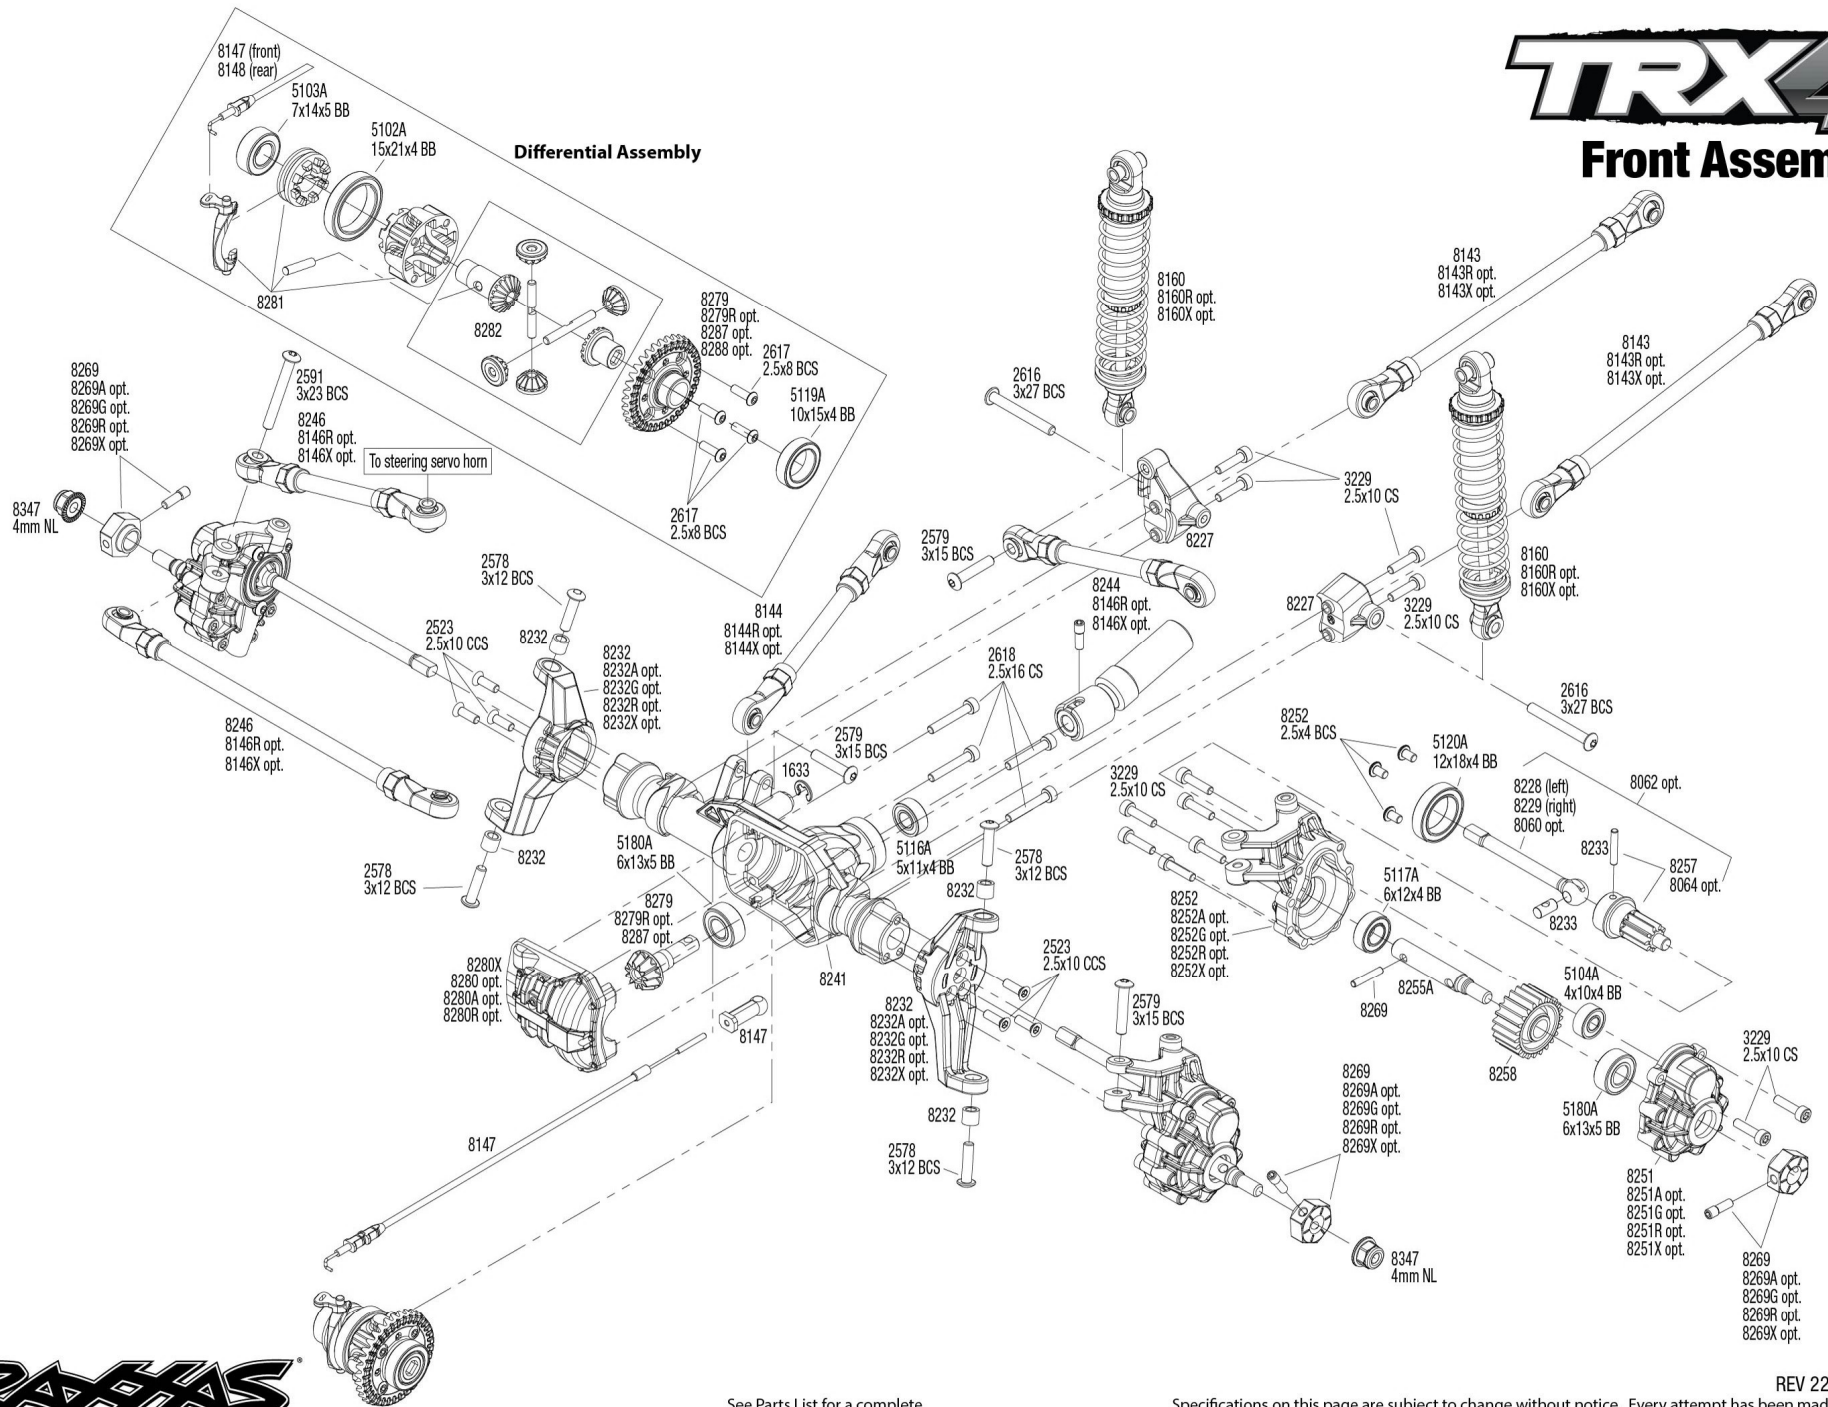

## Front Assembly

See Parts List for a complete listing of optional accessories.

Specifications on this page are subject to change without notice. Every attempt has been made to ensure the accuracy of this drawing; however, Traxxas cannot be held responsible for typographical or other errors.

REV 221208-R00

# Link Dimensions

For standard hollow ball replacement, use part #5349.

### Shock Assembly