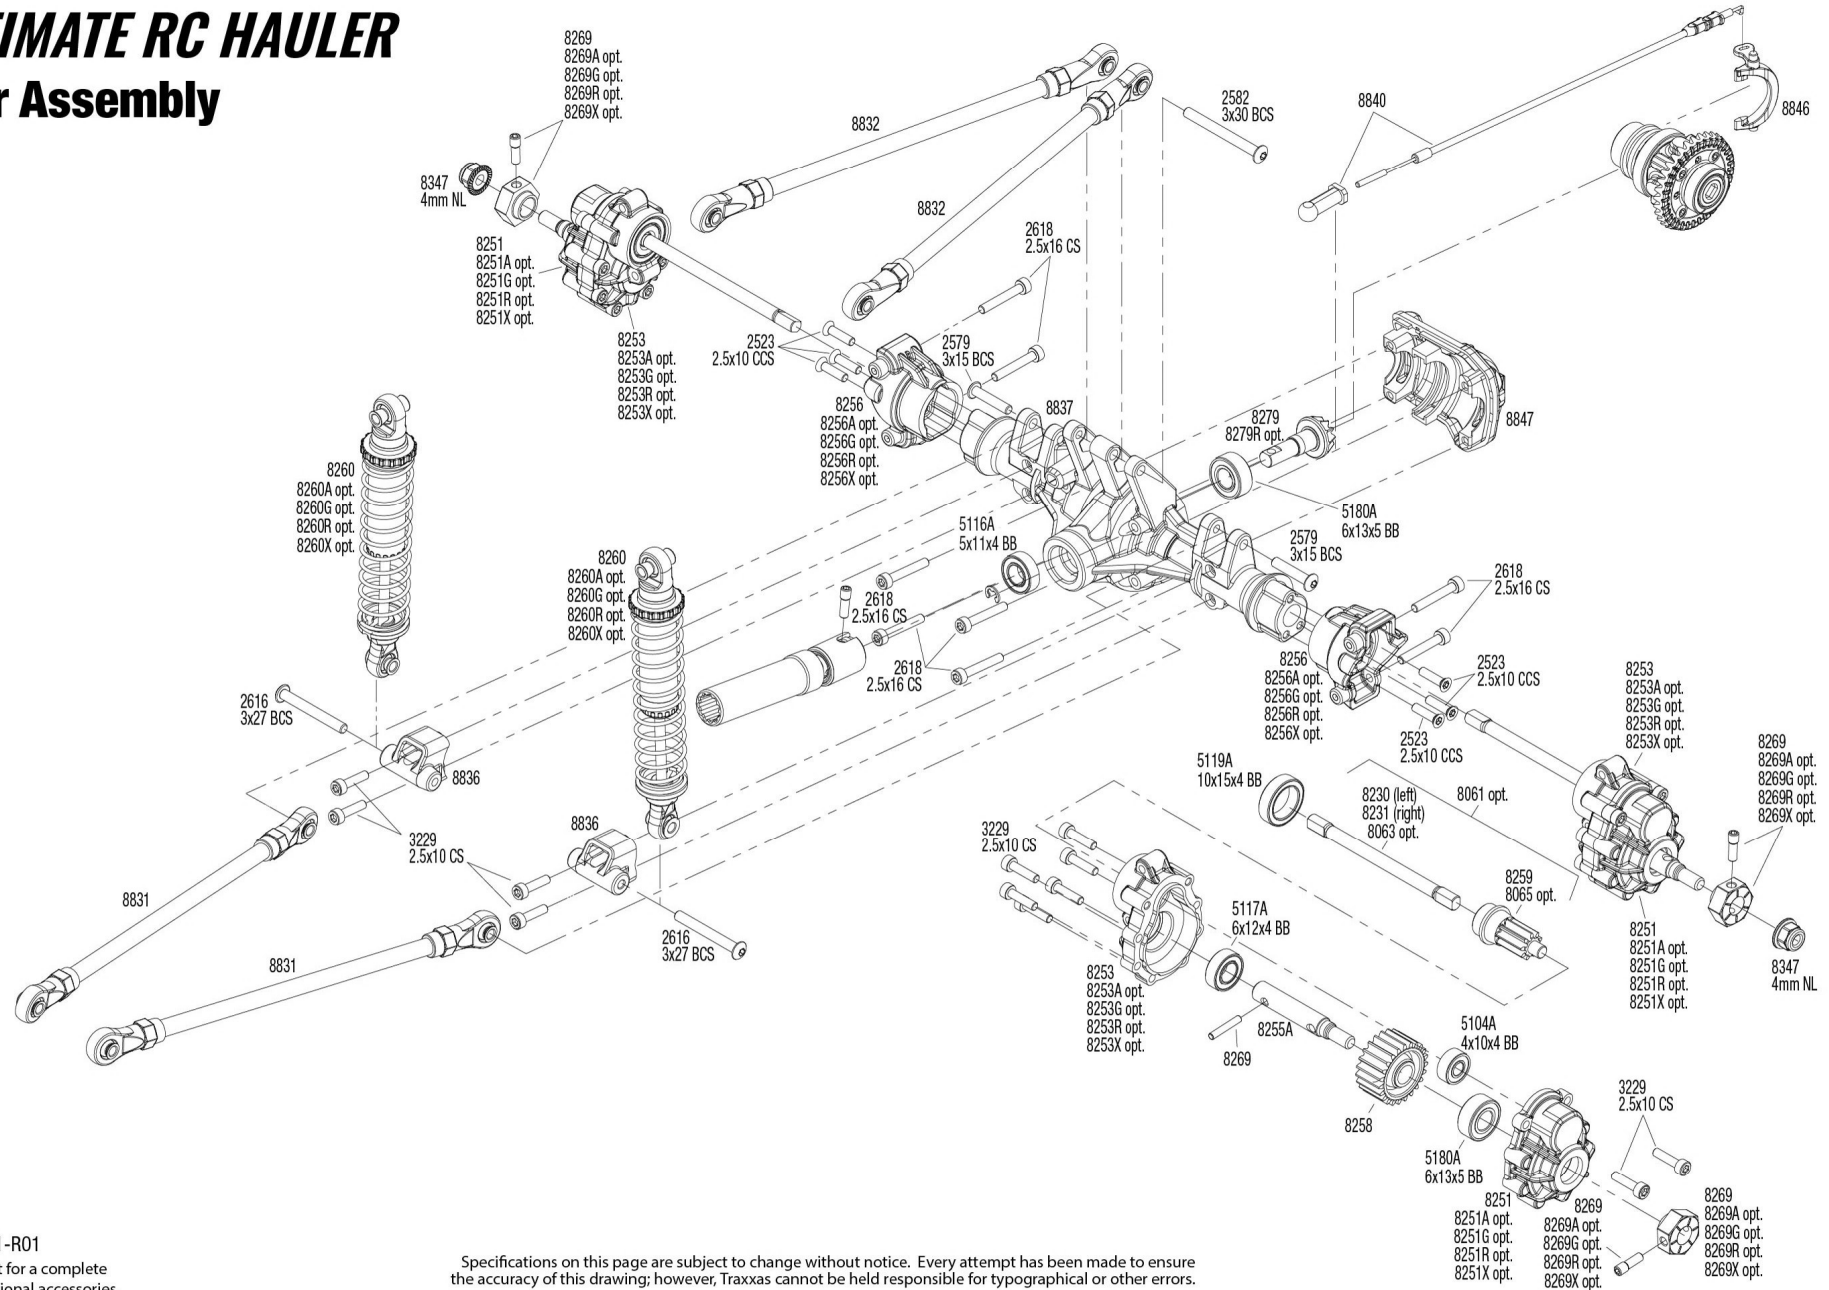

TRX6

ULTIMATE RC HAULER Rear Assembly

TRAXXAS

REV 221121-R01
See Parts List for a complete
listing of optional accessories.

Specifications on this page are subject to change without notice. Every attempt has been made to ensure the accuracy of this drawing; however, Traxxas cannot be held responsible for typographical or other errors.