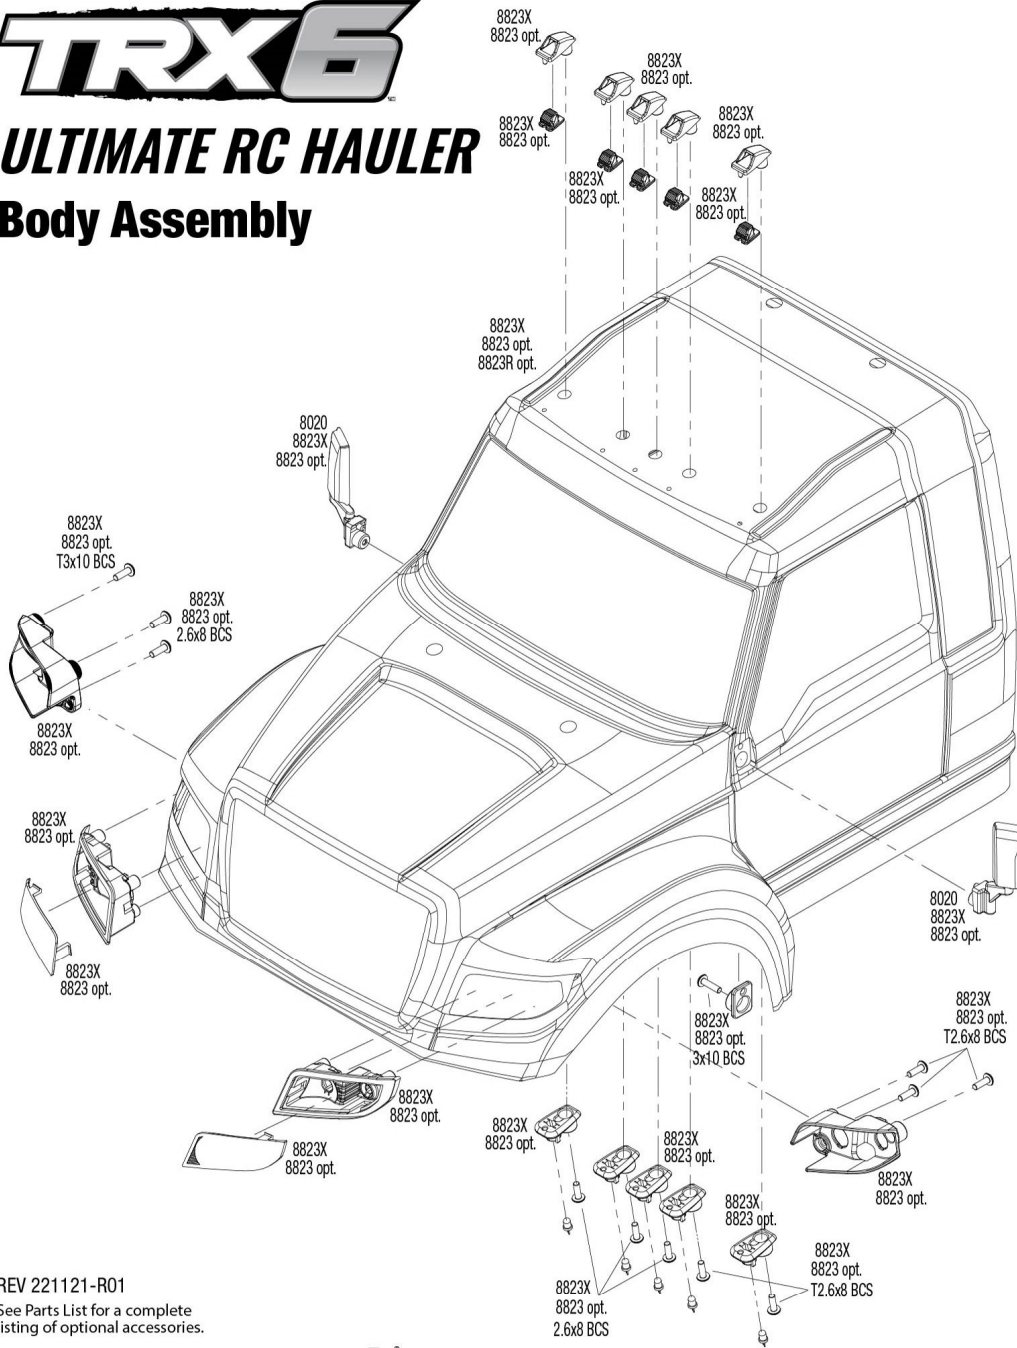

TRX6

ULTIMATE RC HAULER

Body Assembly

REV 221121-R01
See Parts List for a complete listing of optional accessories.

Specifications on this page are subject to change without notice. Every attempt has been made to ensure the accuracy of this drawing; however, Traxxas cannot be held responsible for typographical or other errors.

Winch Assembly

ULTIMATE RC HAULER

Chassis Assembly

Specifications on this page are subject to change without notice. Every attempt has been made to ensure the accuracy of this drawing; however, Traxxas cannot be held responsible for typographical or other errors.

REV 221121-R01
See Parts List for a complete listing of optional accessories.

TRX6

ULTIMATE RC HAULER Front Assembly

REV 221121-R01
See Parts List for a complete listing of optional accessories.

Specifications on this page are subject to change without notice. Every attempt has been made to ensure the accuracy of this drawing; however, Traxxas cannot be held responsible for typographical or other errors.