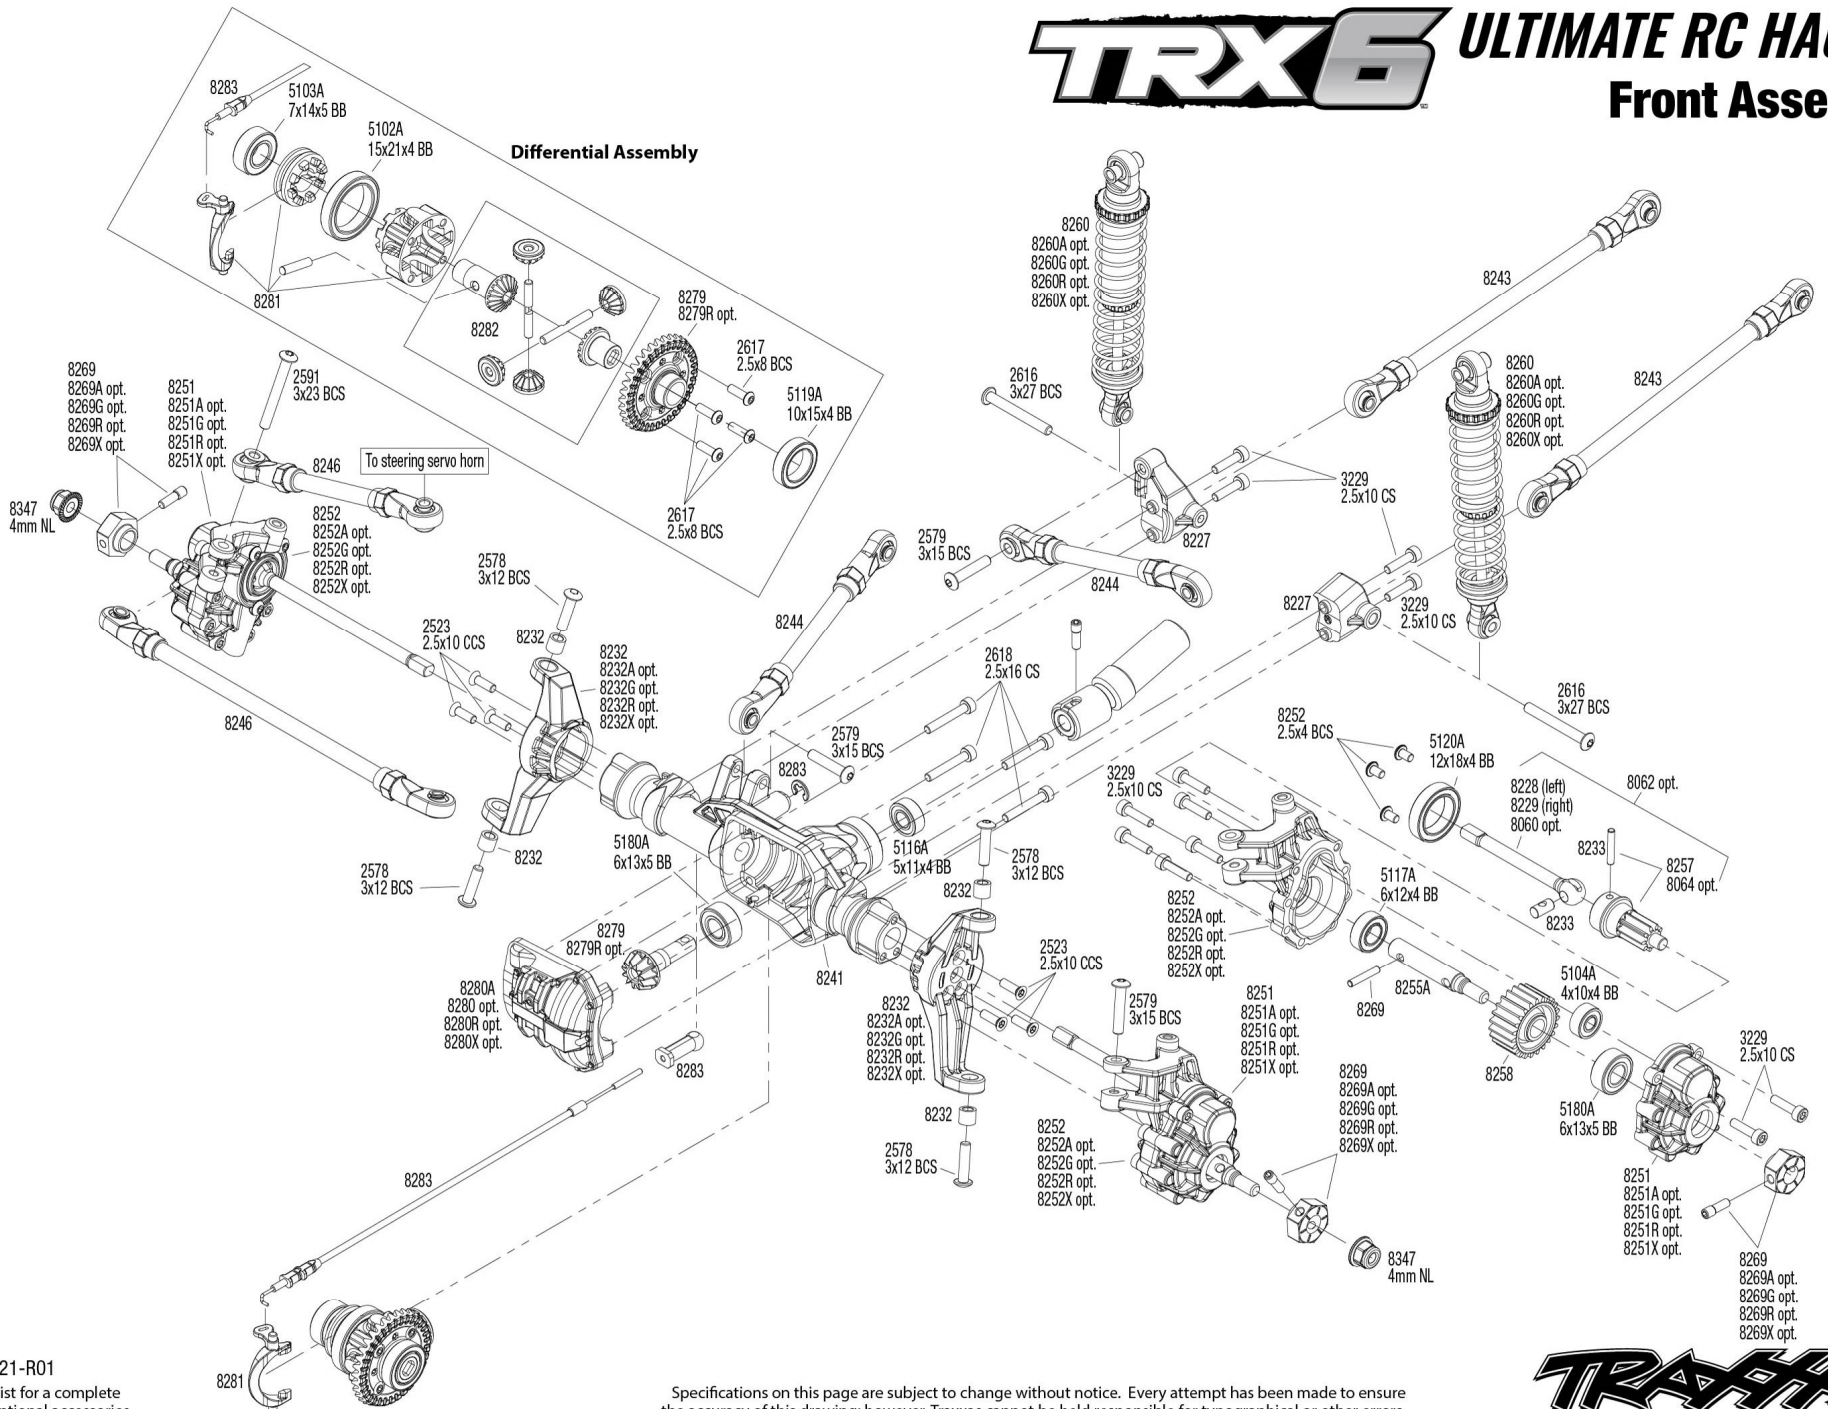

TRX6

ULTIMATE RC HAULER

Body Assembly

REV 221121-R01
See Parts List for a complete listing of optional accessories.

Specifications on this page are subject to change without notice. Every attempt has been made to ensure the accuracy of this drawing; however, Traxxas cannot be held responsible for typographical or other errors.

Winch Assembly

ULTIMATE RC HAULER

Chassis Assembly

Specifications on this page are subject to change without notice. Every attempt has been made to ensure the accuracy of this drawing; however, Traxxas cannot be held responsible for typographical or other errors.

REV 221121-R01
See Parts List for a complete listing of optional accessories.

TRX6

ULTIMATE RC HAULER Front Assembly

REV 221121-R01
See Parts List for a complete listing of optional accessories.

Specifications on this page are subject to change without notice. Every attempt has been made to ensure the accuracy of this drawing; however, Traxxas cannot be held responsible for typographical or other errors.