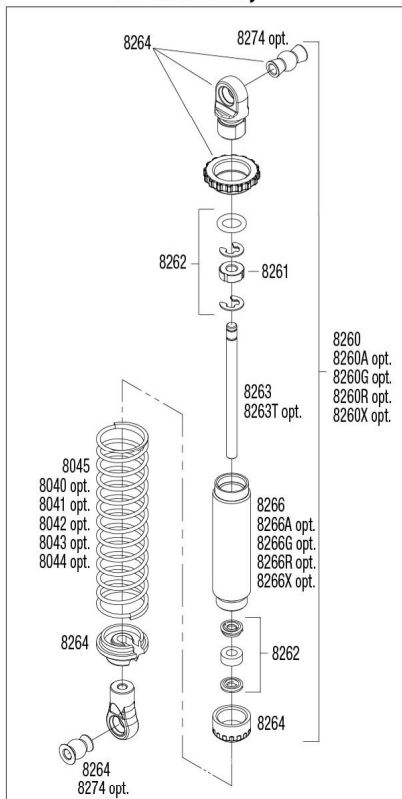

Winch Assembly

ULTIMATE RC HAULER

Chassis Assembly

Specifications on this page are subject to change without notice. Every attempt has been made to ensure the accuracy of this drawing; however, Traxxas cannot be held responsible for typographical or other errors.

REV 221121-R01
See Parts List for a complete listing of optional accessories.

TRX6

ULTIMATE RC HAULER Front Assembly

REV 221121-R01
See Parts List for a complete listing of optional accessories.

Specifications on this page are subject to change without notice. Every attempt has been made to ensure the accuracy of this drawing; however, Traxxas cannot be held responsible for typographical or other errors.

ULTIMATE RC HAULER

Intermediate Assembly

Shock Assembly

REV 221121-R01

See Parts List for a complete listing of optional accessories.

Specifications on this page are subject to change without notice. Every attempt has been made to ensure the accuracy of this drawing; however, Traxxas cannot be held responsible for typographical or other errors.

Link Dimensions

TRX6 ULTIMATE RC HAULER

Modular Assembly

Specifications on this page are subject to change without notice. Every attempt has been made to ensure the accuracy of this drawing; however, Traxxas cannot be held responsible for typographical or other errors.