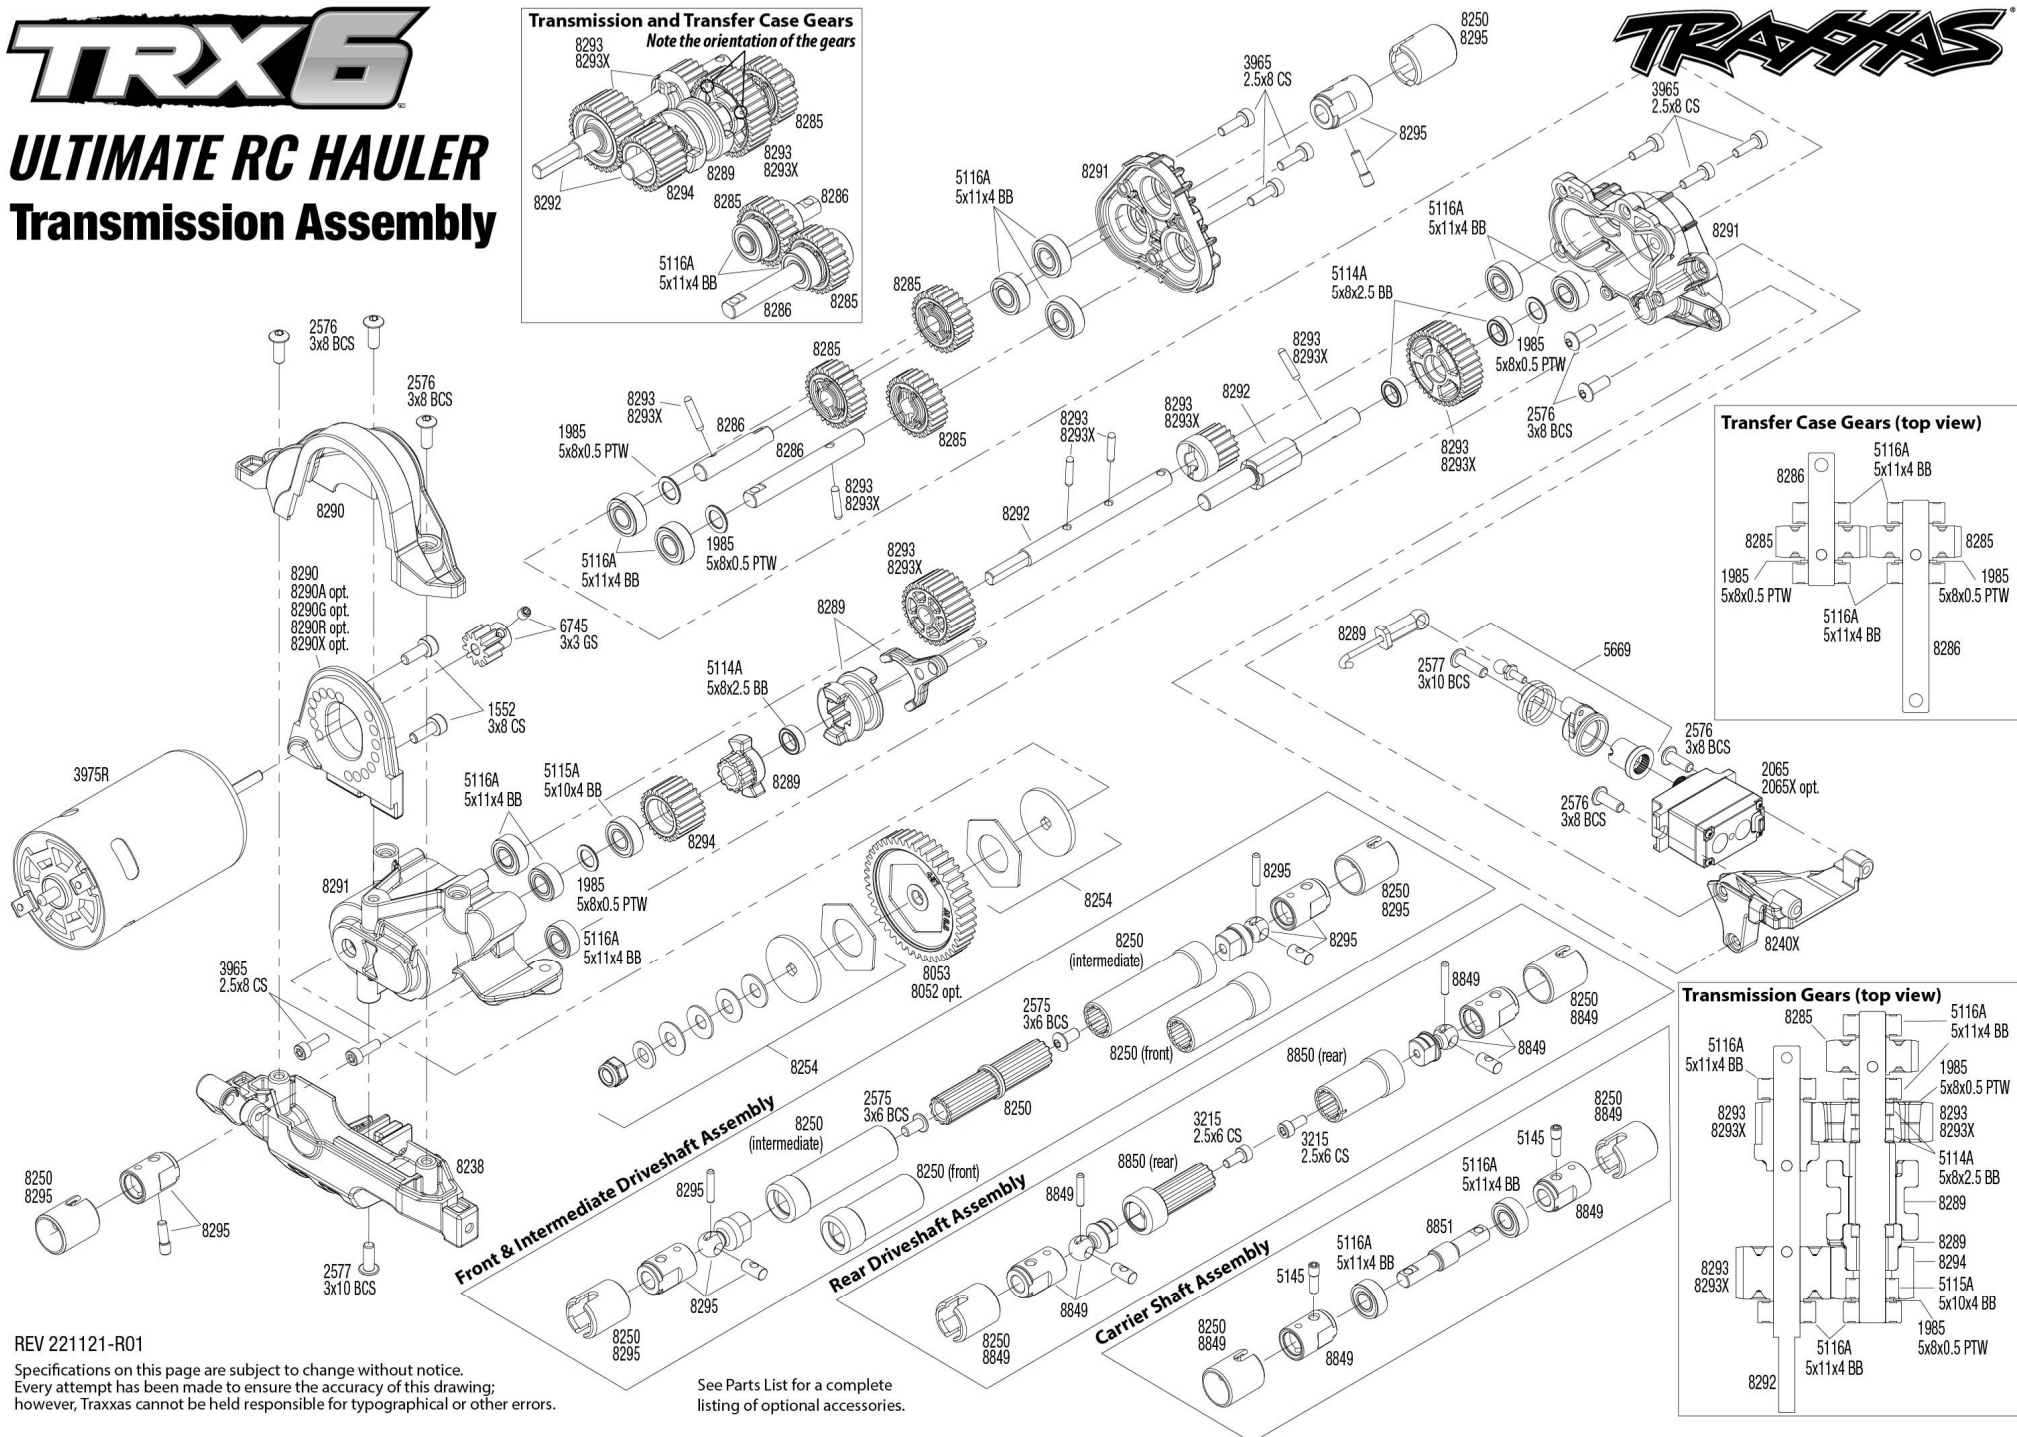

TRX6

ULTIMATE RC HAULER

Transmission Assembly

REV 221121-R01

Specifications on this page are subject to change without notice. Every attempt has been made to ensure the accuracy of this drawing; however, Traxxas cannot be held responsible for typographical or other errors.

See Parts List for a complete listing of optional accessories.