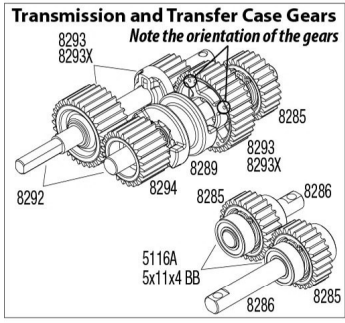

Link Dimensions

TRX6 ULTIMATE RC HAULER

Modular Assembly

Specifications on this page are subject to change without notice. Every attempt has been made to ensure the accuracy of this drawing; however, Traxxas cannot be held responsible for typographical or other errors.

REV 21121-R01
See Parts List for a complete listing of optional accessories.

TRX6

ULTIMATE RC HAULER Rear Assembly

TRAXXAS

REV 221121-R01
See Parts List for a complete
listing of optional accessories.

Specifications on this page are subject to change without notice. Every attempt has been made to ensure the accuracy of this drawing; however, Traxxas cannot be held responsible for typographical or other errors.

TRX6

ULTIMATE RC HAULER

Transmission Assembly

REV 221121-R01

Specifications on this page are subject to change without notice. Every attempt has been made to ensure the accuracy of this drawing; however, Traxxas cannot be held responsible for typographical or other errors.