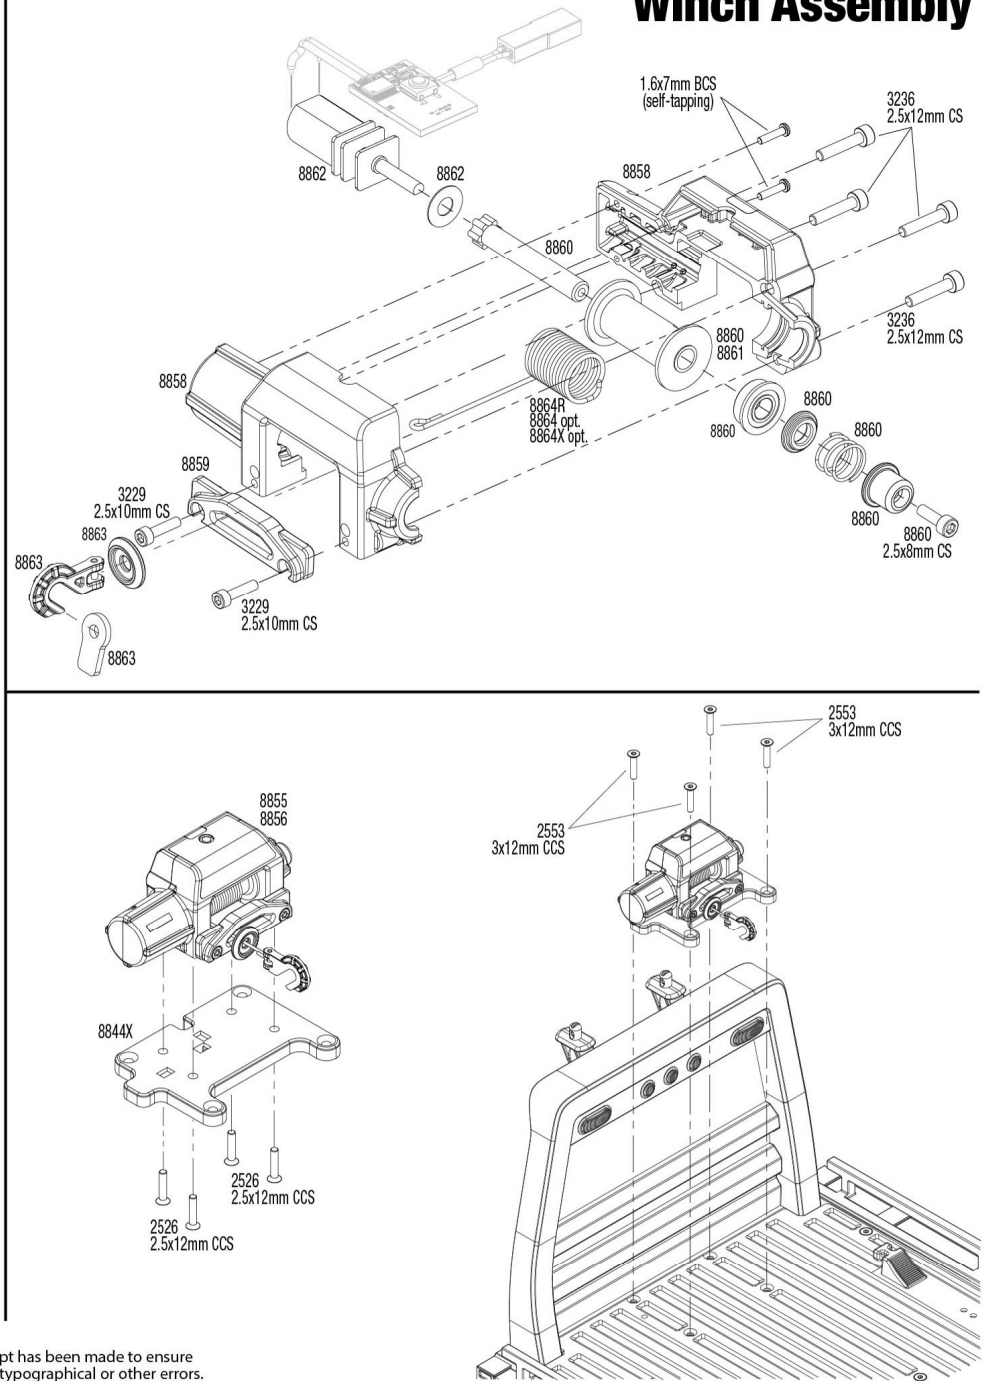

TRX6

ULTIMATE RC HAULER

Body Assembly

REV 221121-R01
See Parts List for a complete listing of optional accessories.

Specifications on this page are subject to change without notice. Every attempt has been made to ensure the accuracy of this drawing; however, Traxxas cannot be held responsible for typographical or other errors.

Winch Assembly

ULTIMATE RC HAULER

Chassis Assembly

Specifications on this page are subject to change without notice. Every attempt has been made to ensure the accuracy of this drawing; however, Traxxas cannot be held responsible for typographical or other errors.

REV 221121-R01
See Parts List for a complete listing of optional accessories.

TRX6

ULTIMATE RC HAULER Front Assembly

REV 221121-R01
See Parts List for a complete listing of optional accessories.

Specifications on this page are subject to change without notice. Every attempt has been made to ensure the accuracy of this drawing; however, Traxxas cannot be held responsible for typographical or other errors.