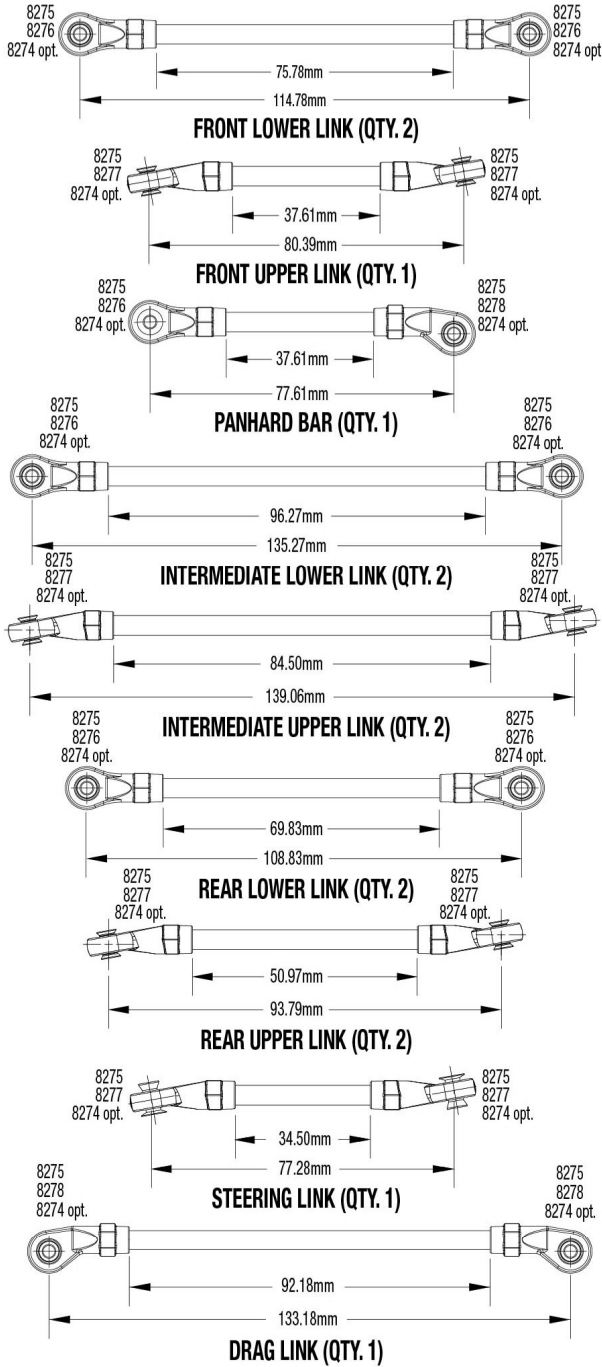

REV 221121-R01
See Parts List for a complete listing of optional accessories.

TRX6

ULTIMATE RC HAULER Front Assembly

REV 221121-R01
See Parts List for a complete listing of optional accessories.

Specifications on this page are subject to change without notice. Every attempt has been made to ensure the accuracy of this drawing; however, Traxxas cannot be held responsible for typographical or other errors.

ULTIMATE RC HAULER

Intermediate Assembly

Shock Assembly

REV 221121-R01

See Parts List for a complete listing of optional accessories.

Specifications on this page are subject to change without notice. Every attempt has been made to ensure the accuracy of this drawing; however, Traxxas cannot be held responsible for typographical or other errors.

Link Dimensions

TRX6 ULTIMATE RC HAULER

Modular Assembly

Specifications on this page are subject to change without notice. Every attempt has been made to ensure the accuracy of this drawing; however, Traxxas cannot be held responsible for typographical or other errors.