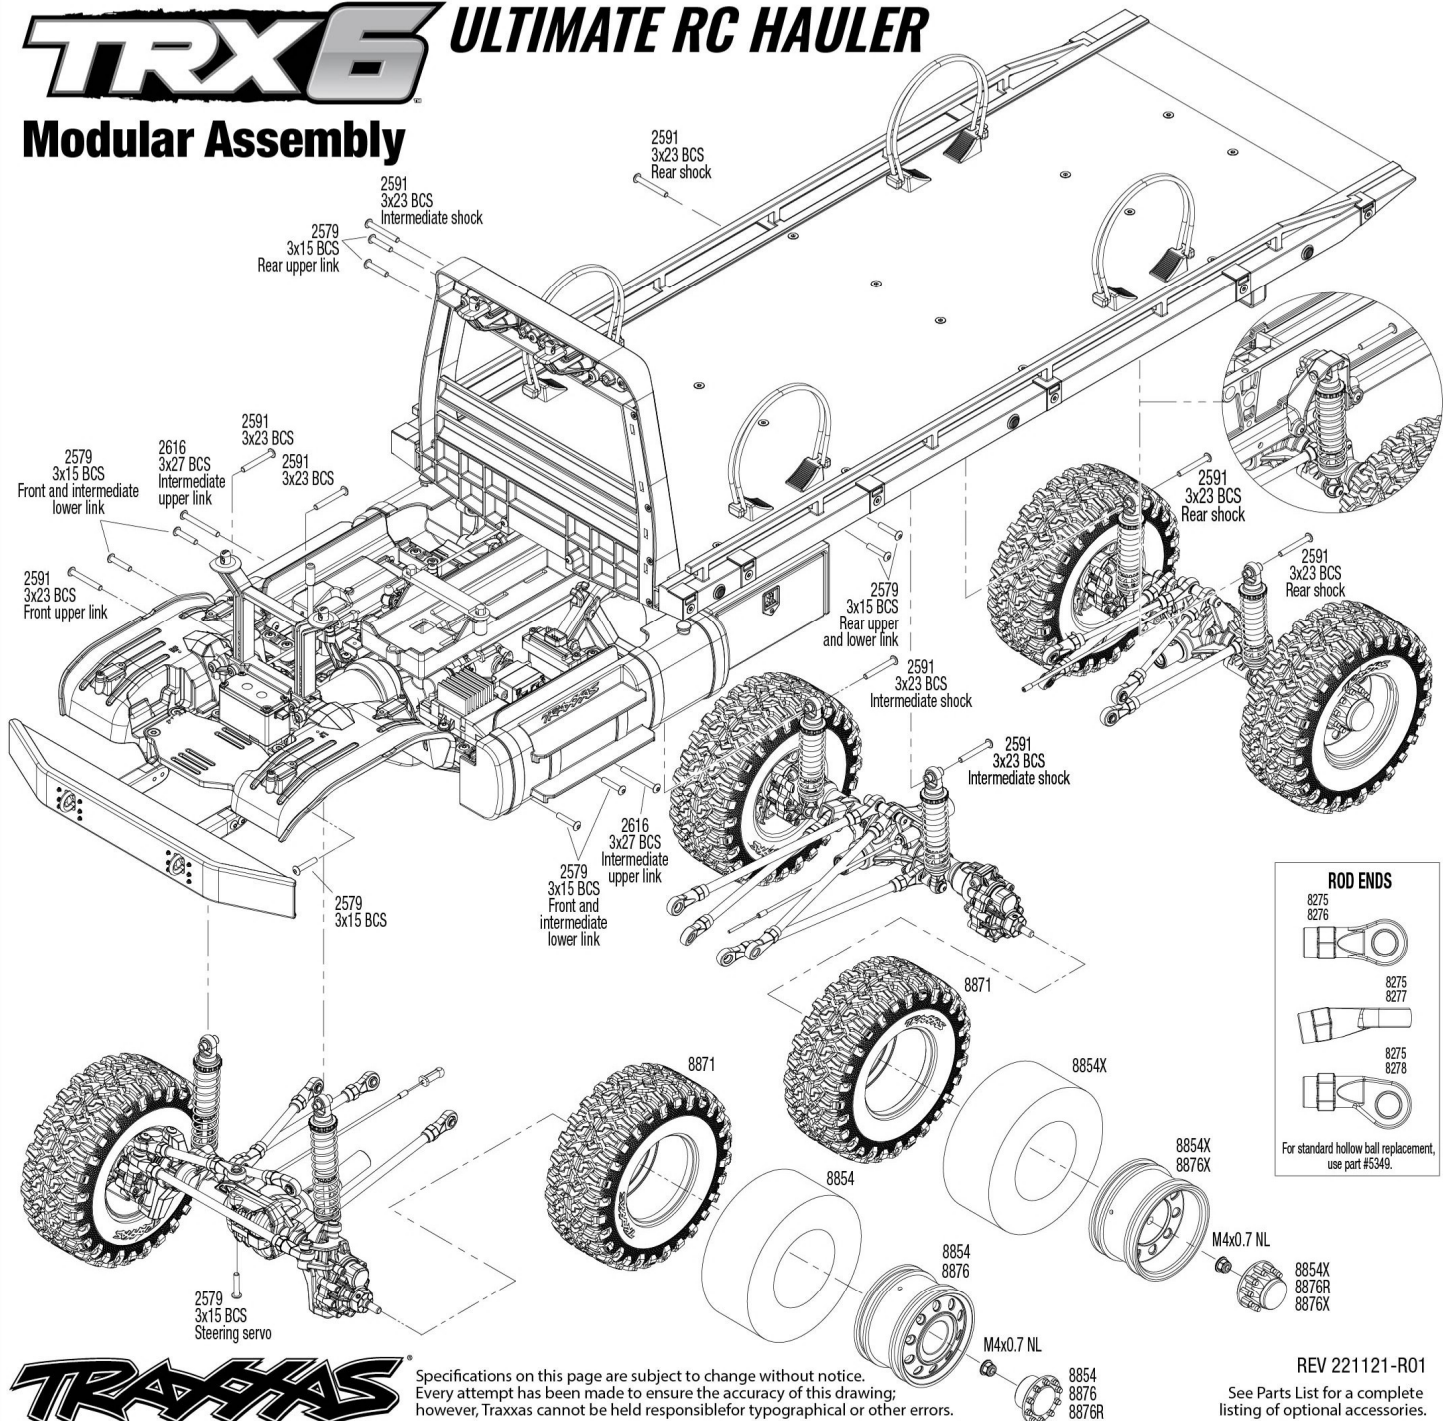

TRX6 ULTIMATE RC HAULER

Modular Assembly

Specifications on this page are subject to change without notice. Every attempt has been made to ensure the accuracy of this drawing; however, Traxxas cannot be held responsible for typographical or other errors.

REV 21121-R01
See Parts List for a complete listing of optional accessories.