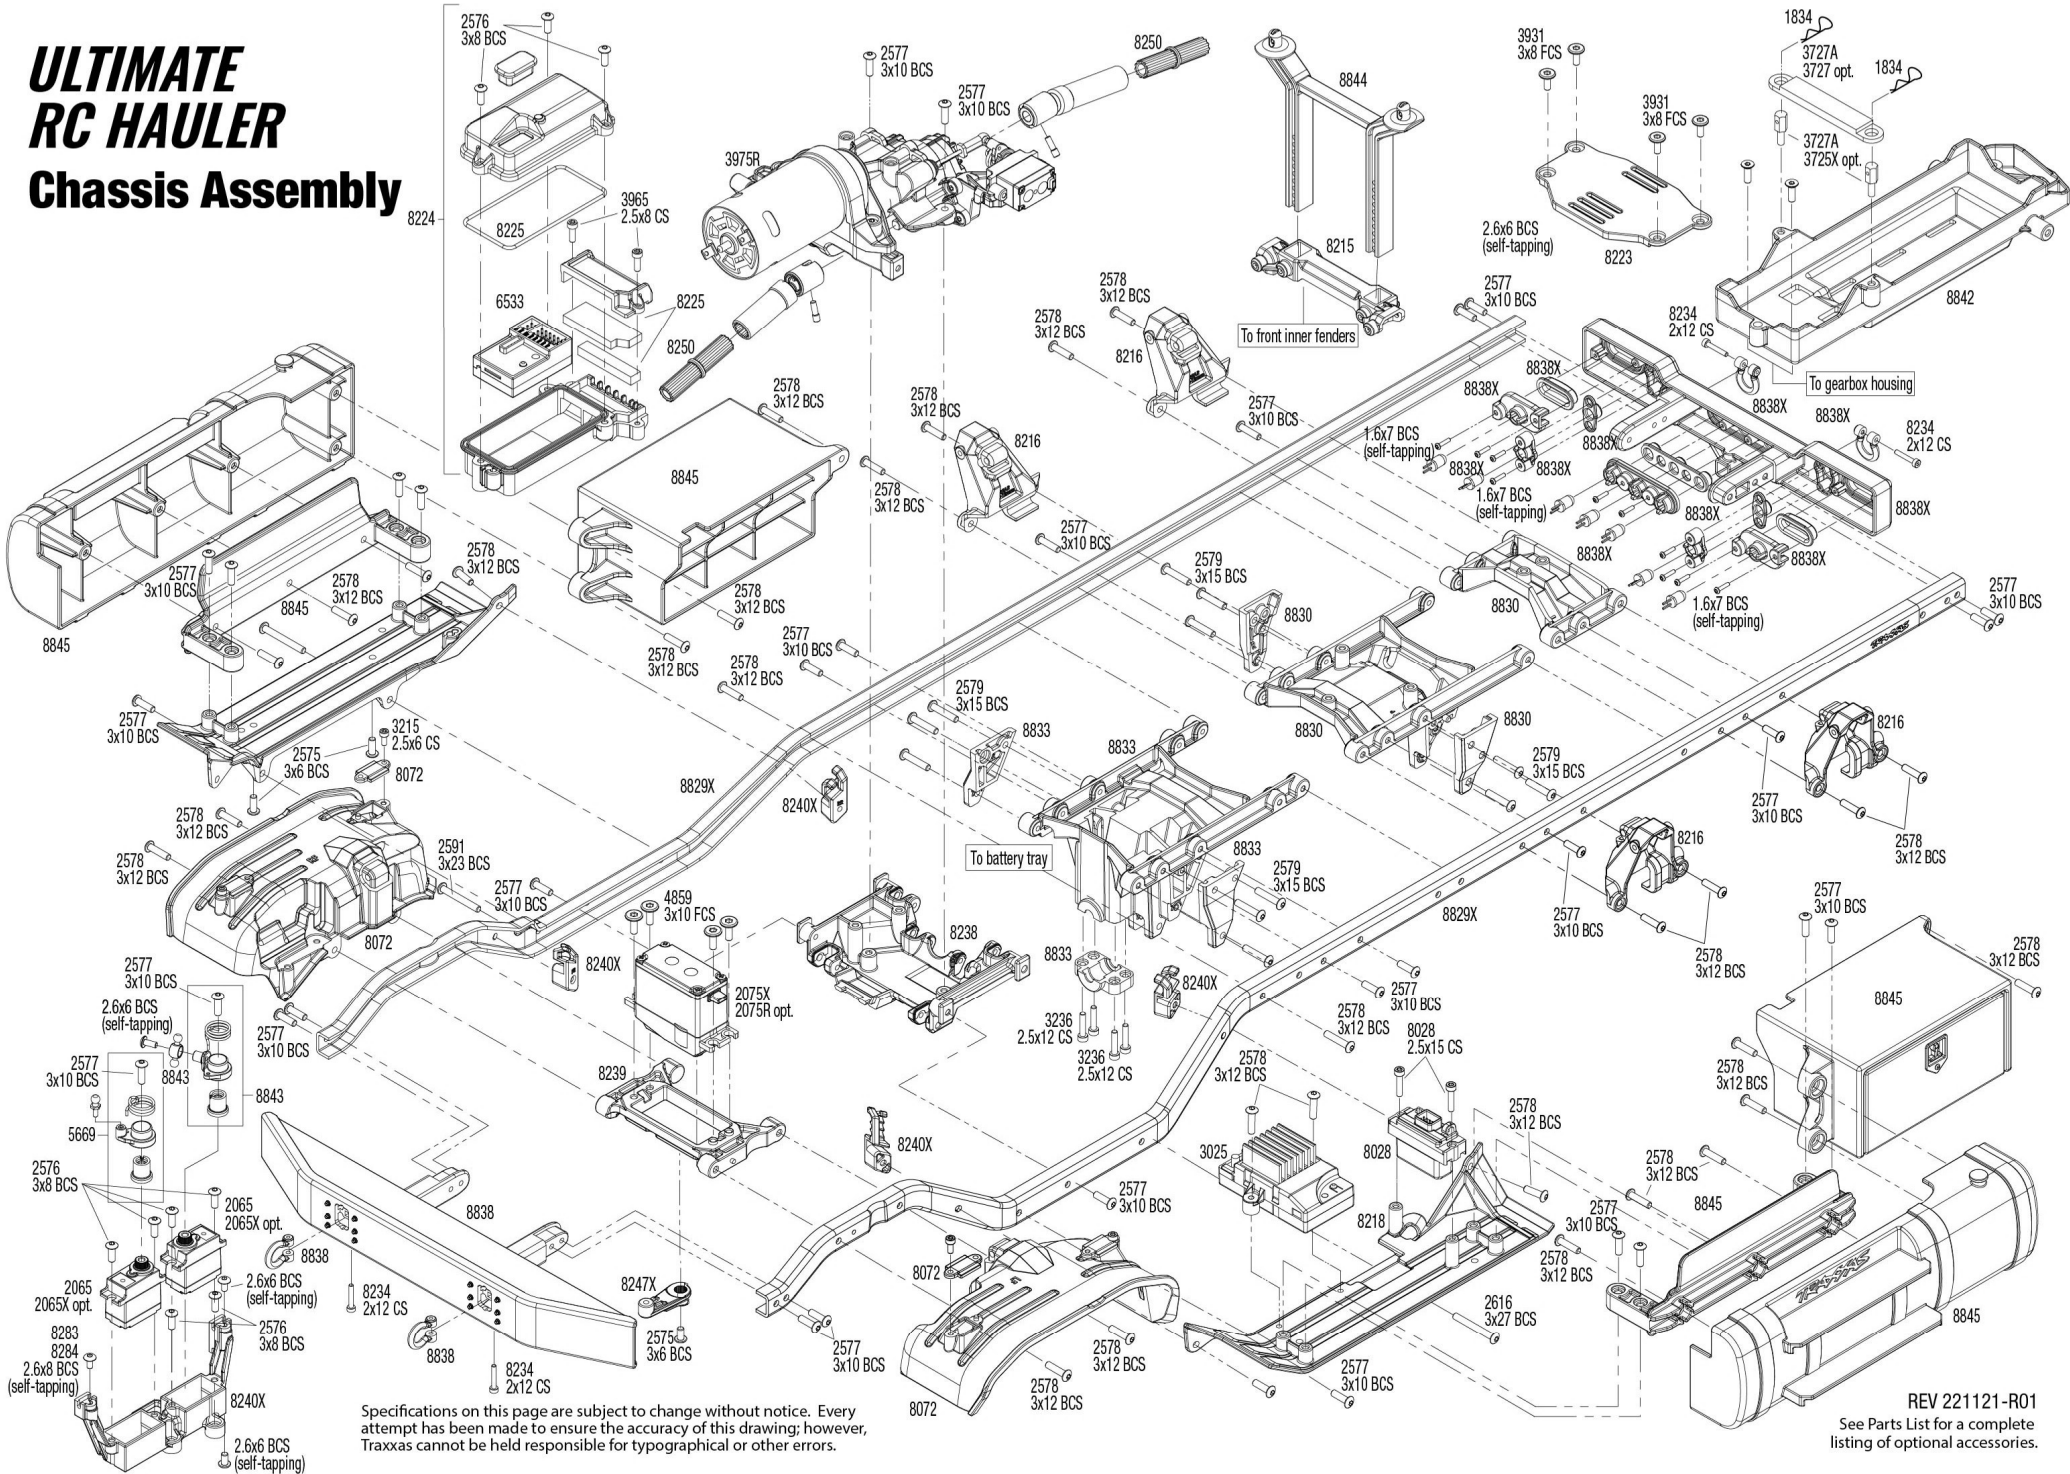

TRX6

ULTIMATE RC HAULER

Body Assembly

REV 221121-R01
See Parts List for a complete listing of optional accessories.

Specifications on this page are subject to change without notice. Every attempt has been made to ensure the accuracy of this drawing; however, Traxxas cannot be held responsible for typographical or other errors.

Winch Assembly

ULTIMATE RC HAULER

Chassis Assembly

Specifications on this page are subject to change without notice. Every attempt has been made to ensure the accuracy of this drawing; however, Traxxas cannot be held responsible for typographical or other errors.

REV 221121-R01
See Parts List for a complete listing of optional accessories.

TRX6

ULTIMATE RC HAULER Front Assembly

REV 221121-R01
See Parts List for a complete listing of optional accessories.

Specifications on this page are subject to change without notice. Every attempt has been made to ensure the accuracy of this drawing; however, Traxxas cannot be held responsible for typographical or other errors.