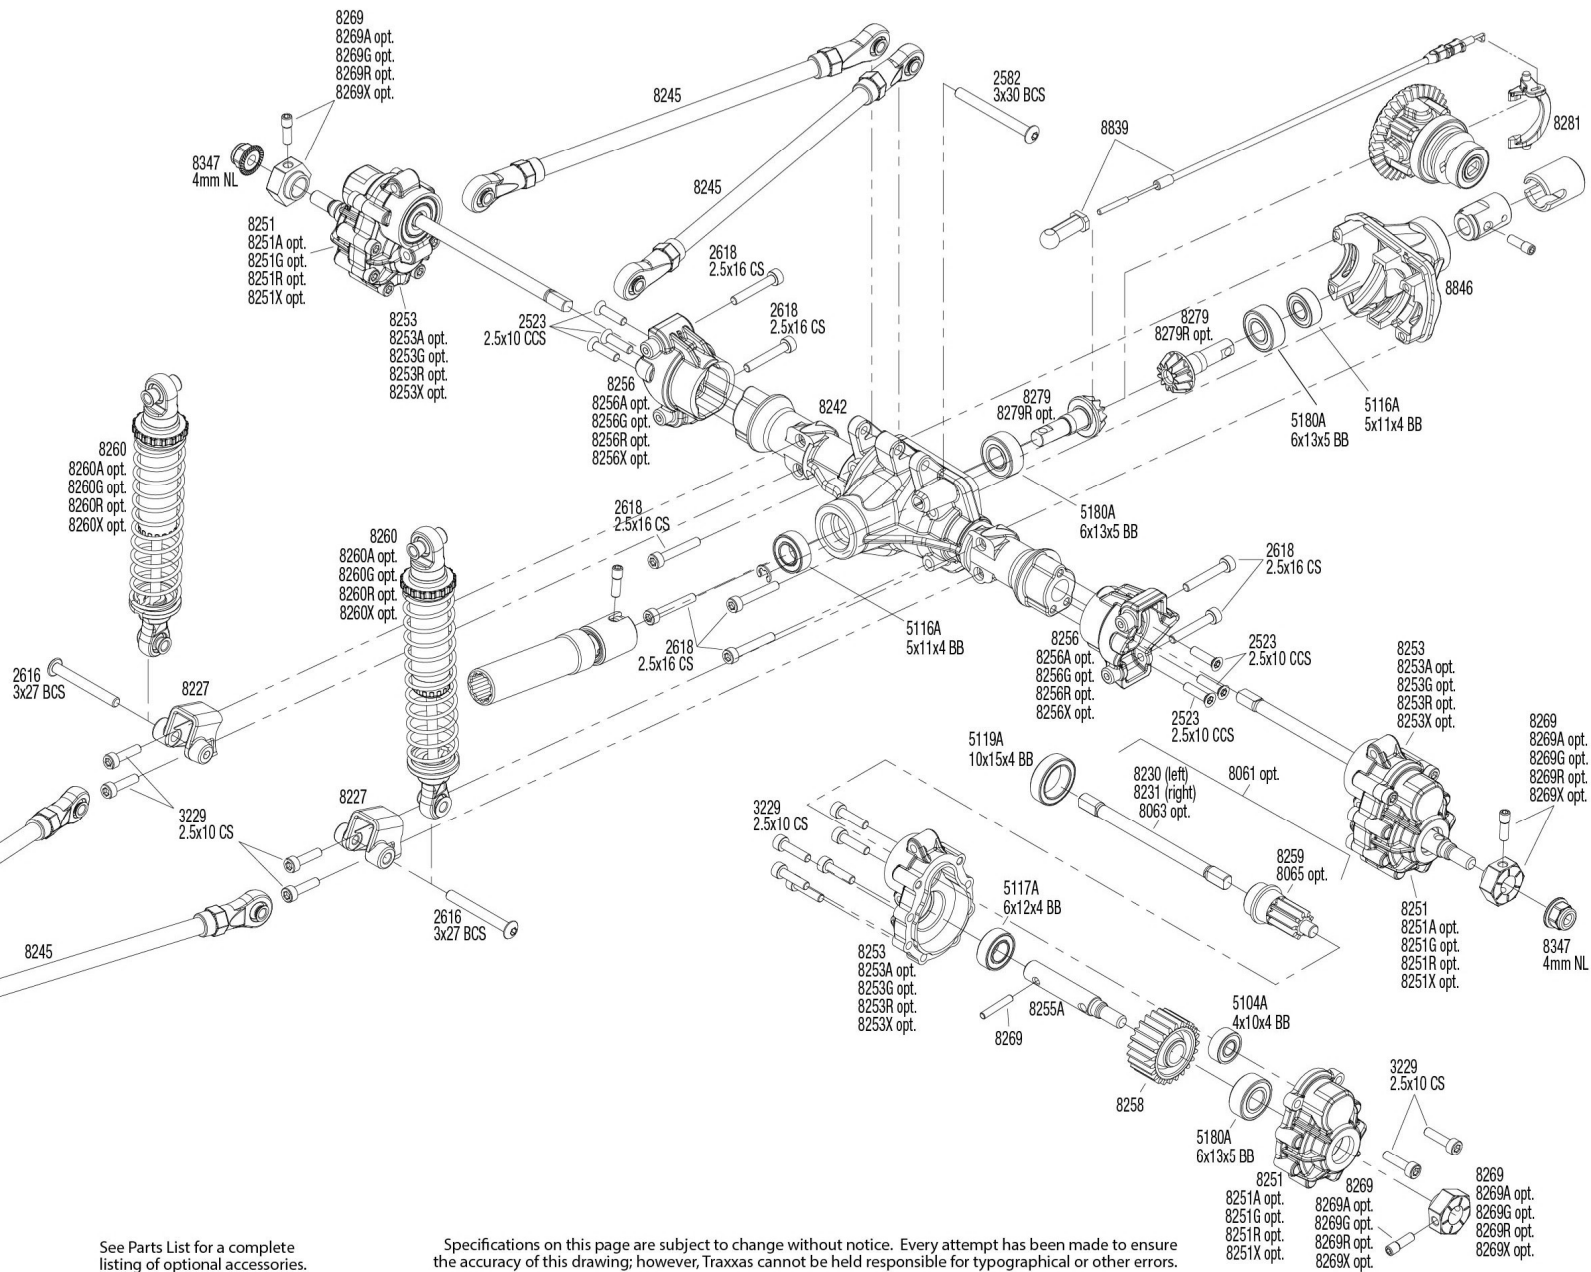

Winch Assembly

ULTIMATE RC HAULER

Chassis Assembly

Specifications on this page are subject to change without notice. Every attempt has been made to ensure the accuracy of this drawing; however, Traxxas cannot be held responsible for typographical or other errors.

REV 221121-R01
See Parts List for a complete listing of optional accessories.

TRX6

ULTIMATE RC HAULER Front Assembly

REV 221121-R01
See Parts List for a complete listing of optional accessories.

Specifications on this page are subject to change without notice. Every attempt has been made to ensure the accuracy of this drawing; however, Traxxas cannot be held responsible for typographical or other errors.

ULTIMATE RC HAULER

Intermediate Assembly

Shock Assembly

REV 221121-R01

See Parts List for a complete listing of optional accessories.

Specifications on this page are subject to change without notice. Every attempt has been made to ensure the accuracy of this drawing; however, Traxxas cannot be held responsible for typographical or other errors.