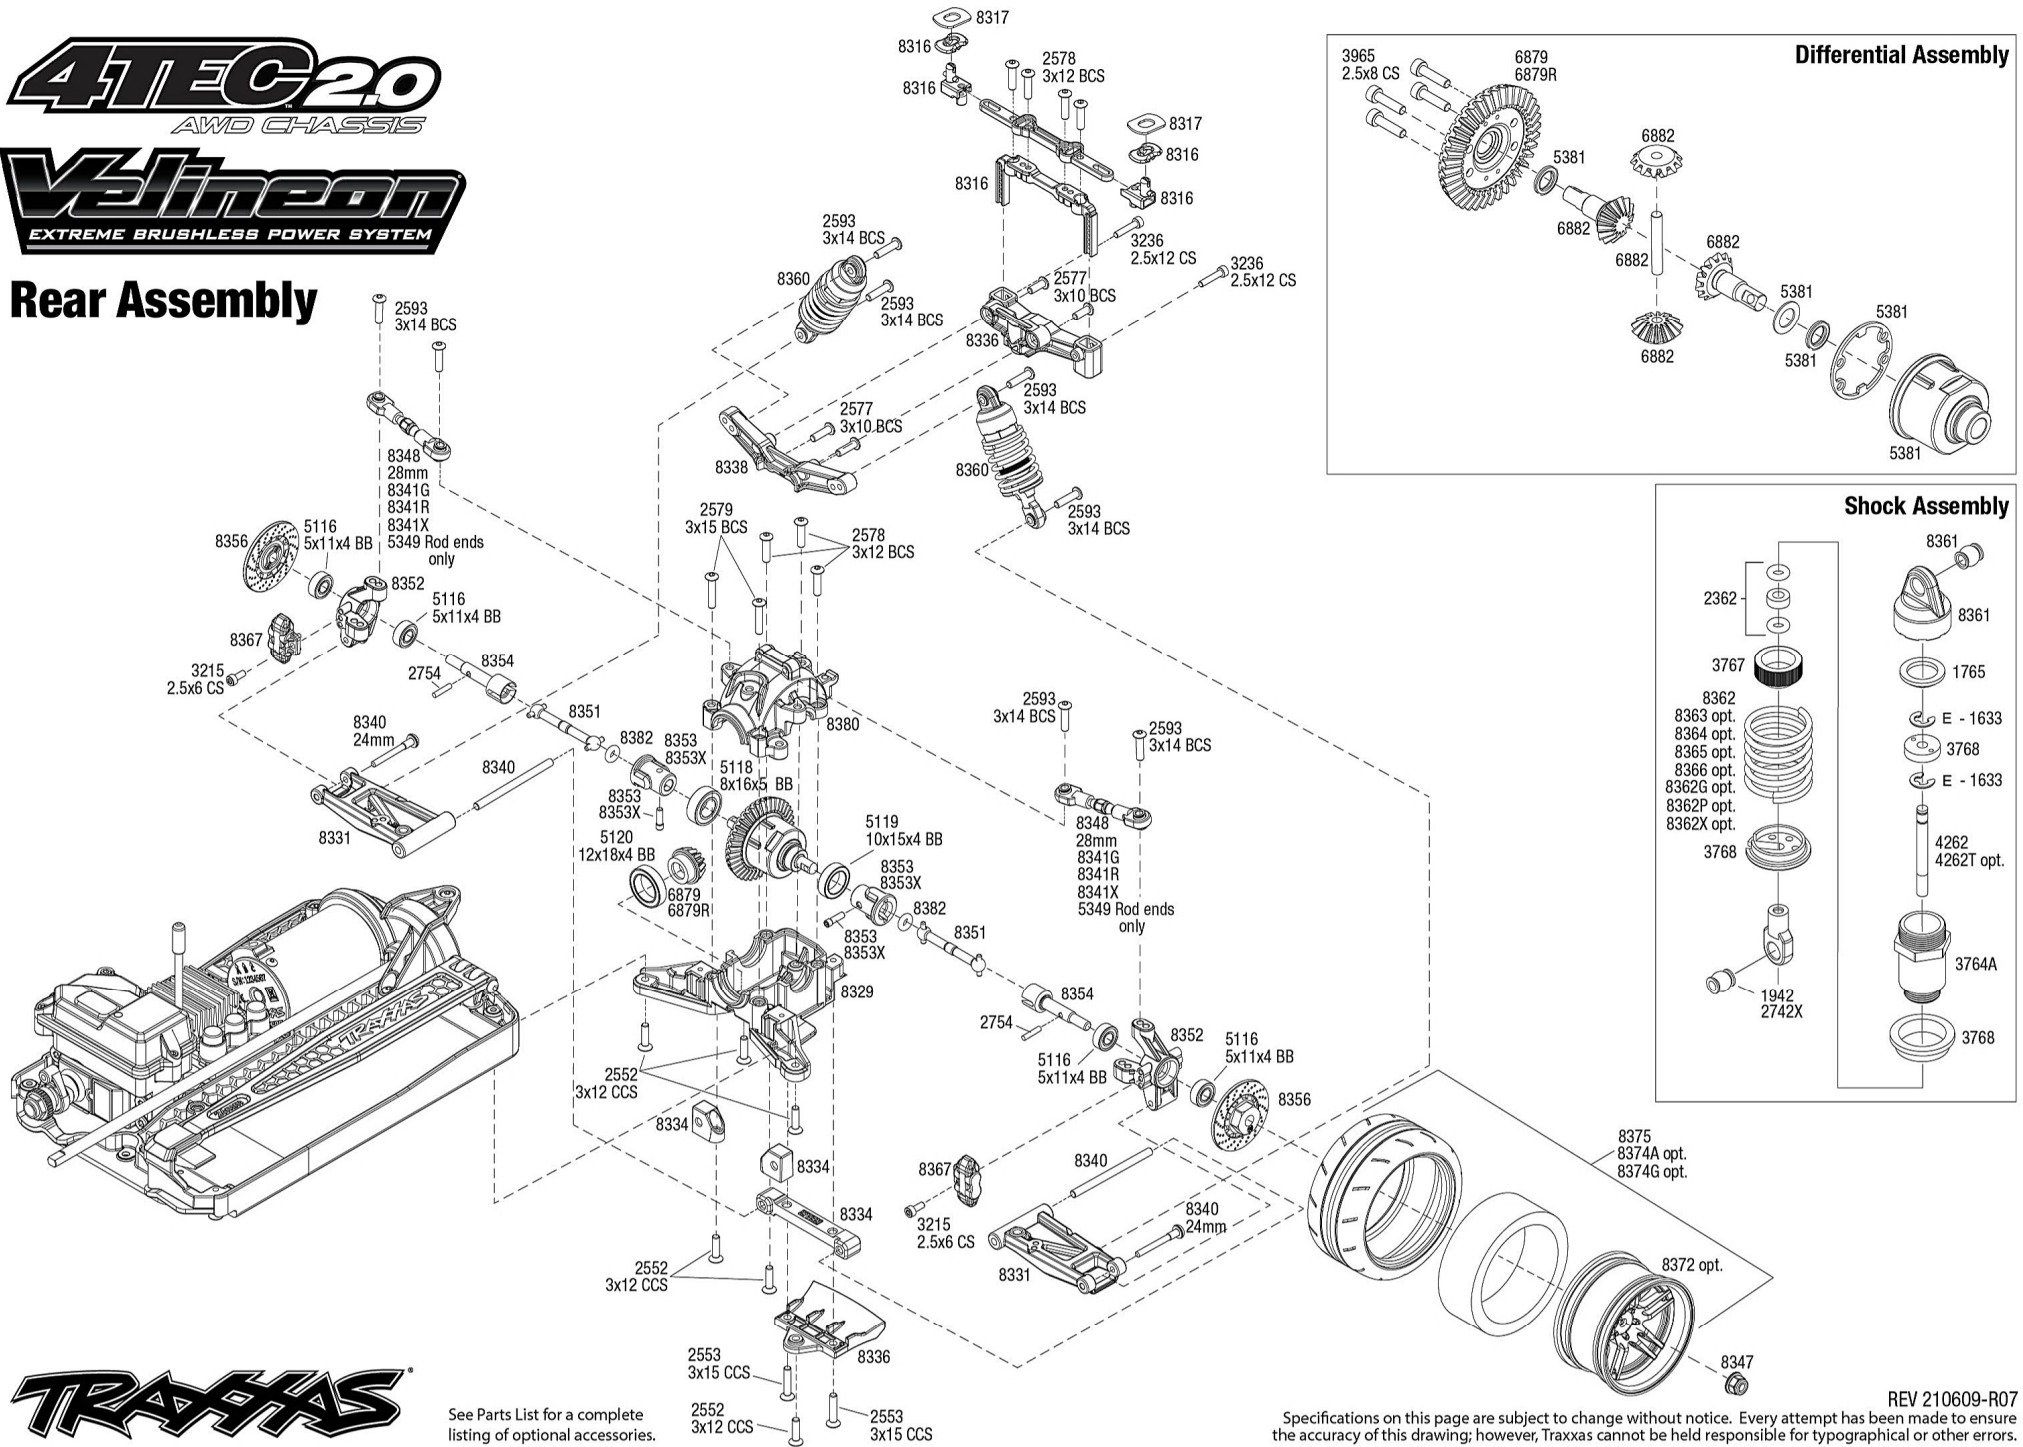

Modular Assembly

See Parts List for a complete listing of optional accessories.

4TEC20

AWD CHASSIS

Velineon

EXTREME BRUSHLESS POWER SYSTEM

Rear Assembly

TRAXXAS

See Parts List for a complete listing of optional accessories.

Specifications on this page are subject to change without notice. Every attempt has been made to ensure the accuracy of this drawing; however, Traxxas cannot be held responsible for typographical or other errors.

REV 210609-R07