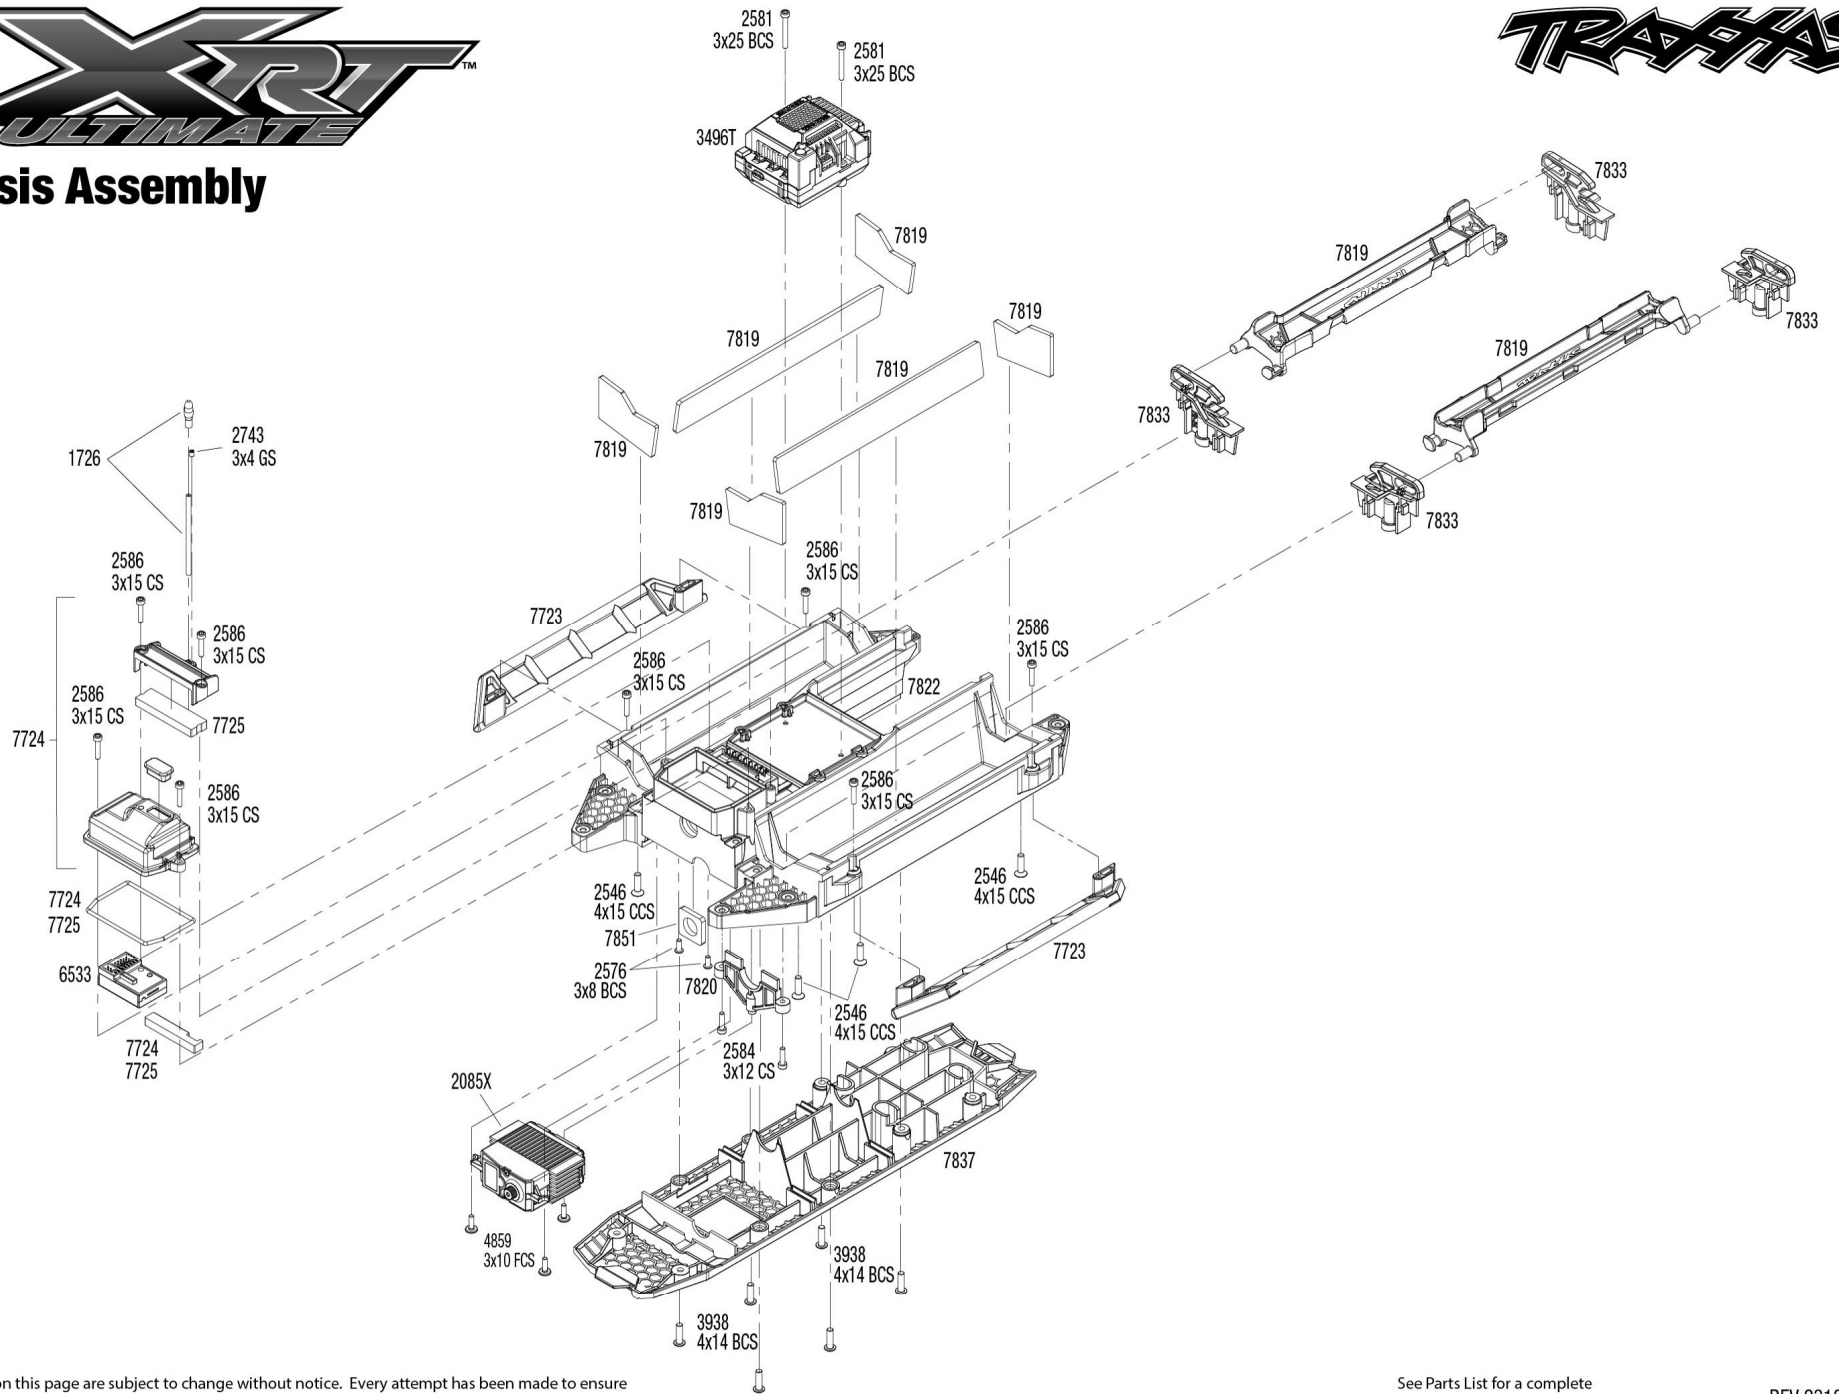

Body Assembly

Specifications on this page are subject to change without notice. Every attempt has been made to ensure the accuracy of this drawing; however, Traxxas cannot be held responsible for typographical or other errors.

See Parts List for a complete listing of optional accessories.

REV 231206-R01

Chassis Assembly

Specifications on this page are subject to change without notice. Every attempt has been made to ensure the accuracy of this drawing; however, Traxxas cannot be held responsible for typographical or other errors.

See Parts List for a complete listing of optional accessories.

REV 231206-R01

Modular Assembly

REV 231206-R01
Specifications on this page are subject to change without notice.
Every attempt has been made to ensure the accuracy of this drawing; however, Traxxas cannot be held responsible for typographical or other errors. See Parts List for a complete listing of optional accessories.