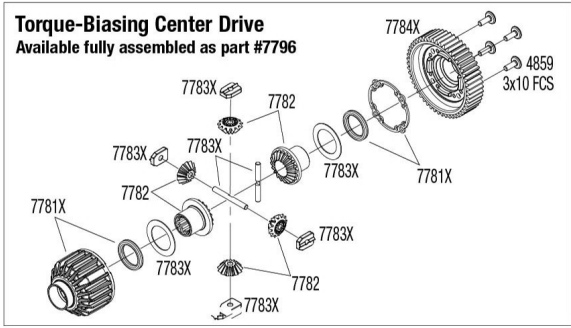

Rear Assembly

See Parts List for a complete listing of optional accessories.

Specifications on this page are subject to change without notice. Every attempt has been made to ensure the accuracy of this drawing; however, Traxxas cannot be held responsible for typographical or other errors.

REV 231206-R01