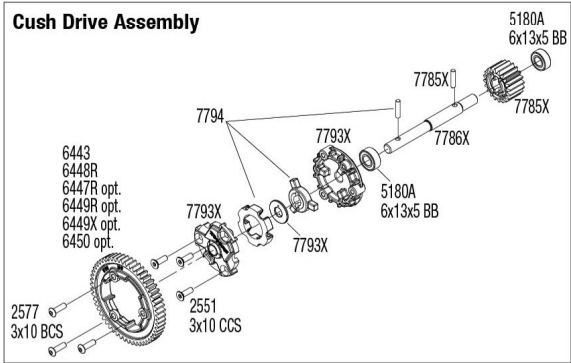

See Parts List for a complete listing of optional accessories.

REV 231206-R01

Modular Assembly

REV 231206-R01
Specifications on this page are subject to change without notice.
Every attempt has been made to ensure the accuracy of this drawing; however, Traxxas cannot be held responsible for typographical or other errors. See Parts List for a complete listing of optional accessories.

Rear Assembly

See Parts List for a complete listing of optional accessories.

Specifications on this page are subject to change without notice. Every attempt has been made to ensure the accuracy of this drawing; however, Traxxas cannot be held responsible for typographical or other errors.