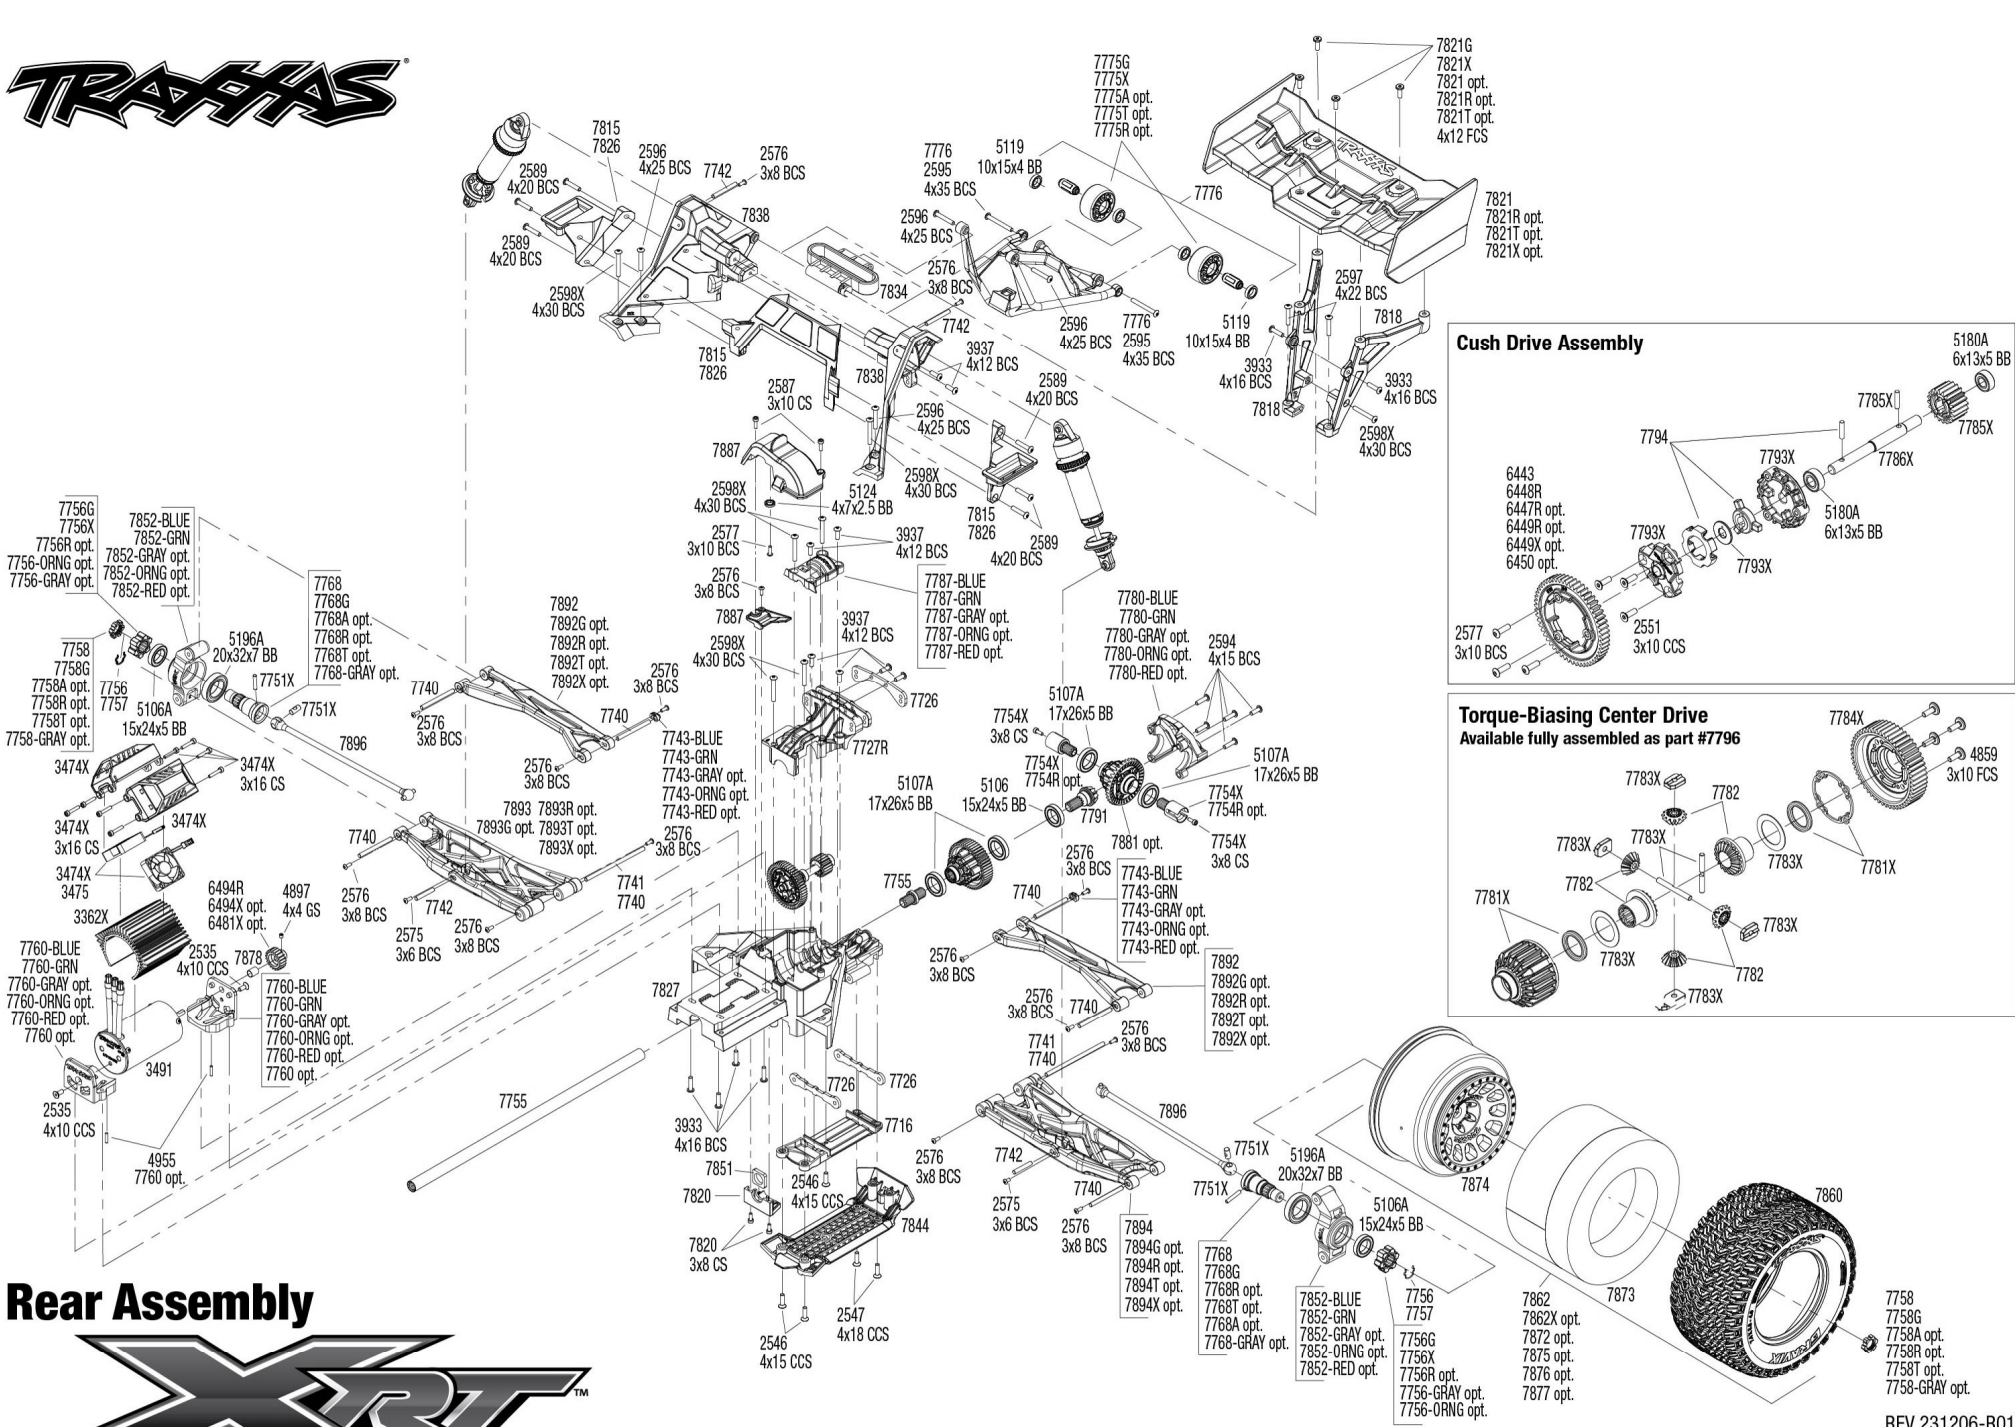

See Parts List for a complete listing of optional accessories.

REV 231206-R01

Modular Assembly

REV 231206-R01
Specifications on this page are subject to change without notice.
Every attempt has been made to ensure the accuracy of this drawing; however, Traxxas cannot be held responsible for typographical or other errors. See Parts List for a complete listing of optional accessories.