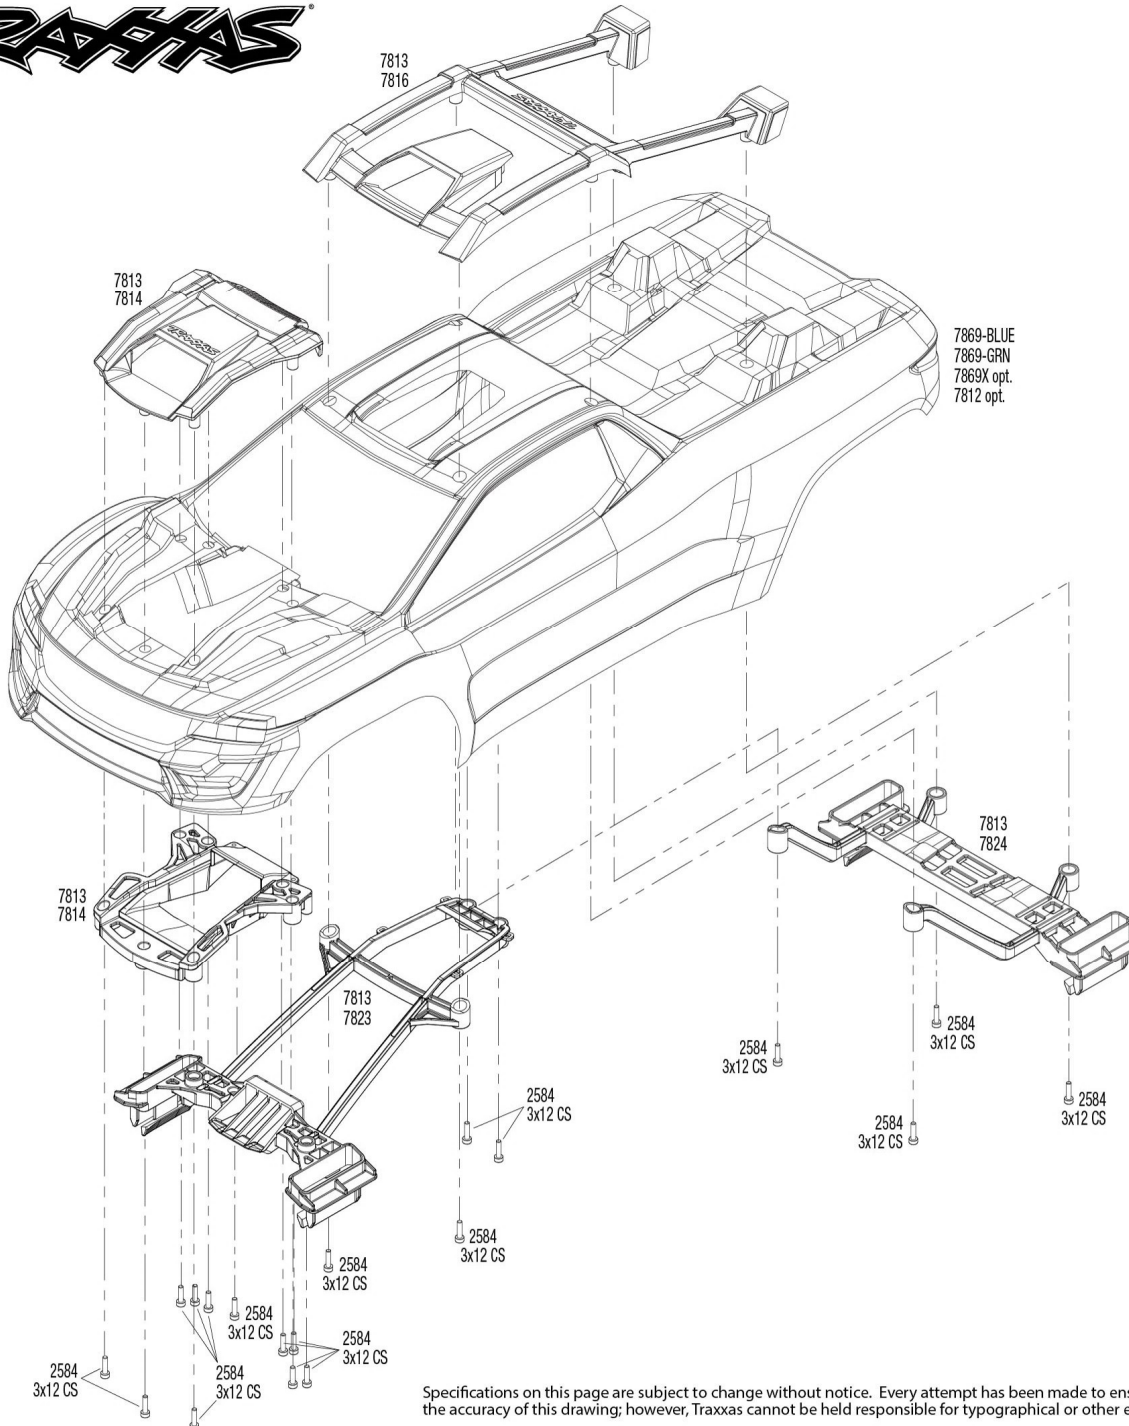

Body Assembly

Specifications on this page are subject to change without notice. Every attempt has been made to ensure the accuracy of this drawing; however, Traxxas cannot be held responsible for typographical or other errors.

See Parts List for a complete listing of optional accessories.

REV 231206-R01

Chassis Assembly

Specifications on this page are subject to change without notice. Every attempt has been made to ensure the accuracy of this drawing; however, Traxxas cannot be held responsible for typographical or other errors.