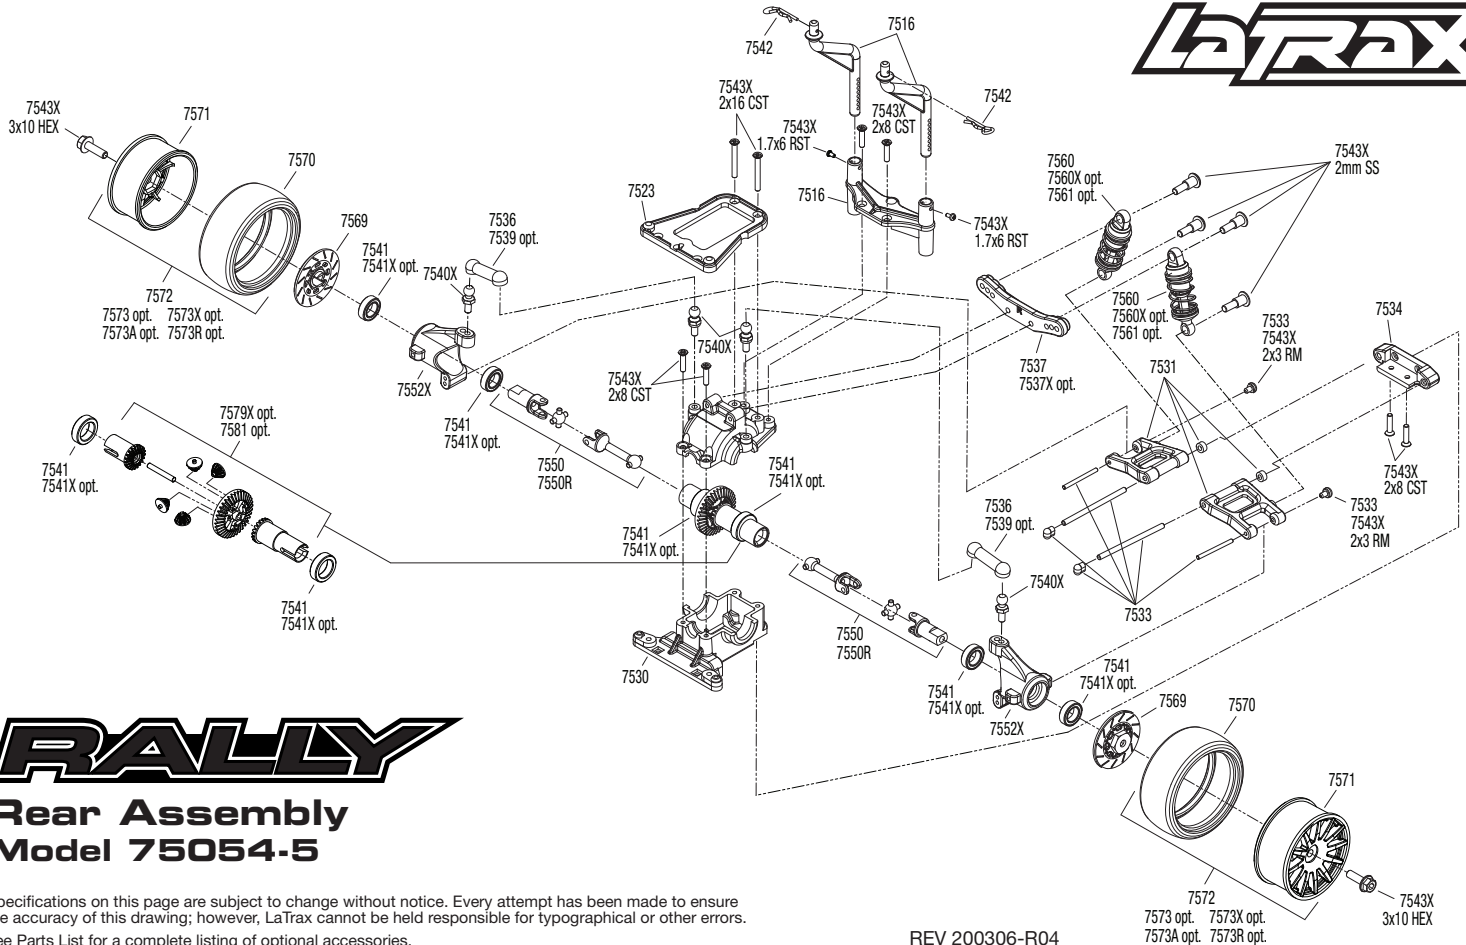

LaTrax

Specifications on this page are subject to change without notice. Every attempt has been made to ensure the accuracy of this drawing; however, LaTrax cannot be held responsible for typographical or other errors.
See Parts List for a complete listing of optional accessories.

REV 200306-R04

RALLY

Front Assembly

Model 75054-5

RALLY

Rear Assembly Model 75054-5

Specifications on this page are subject to change without notice. Every attempt has been made to ensure the accuracy of this drawing; however, LaTrax cannot be held responsible for typographical or other errors. See Parts List for a complete listing of optional accessories.

REV 200306-R04