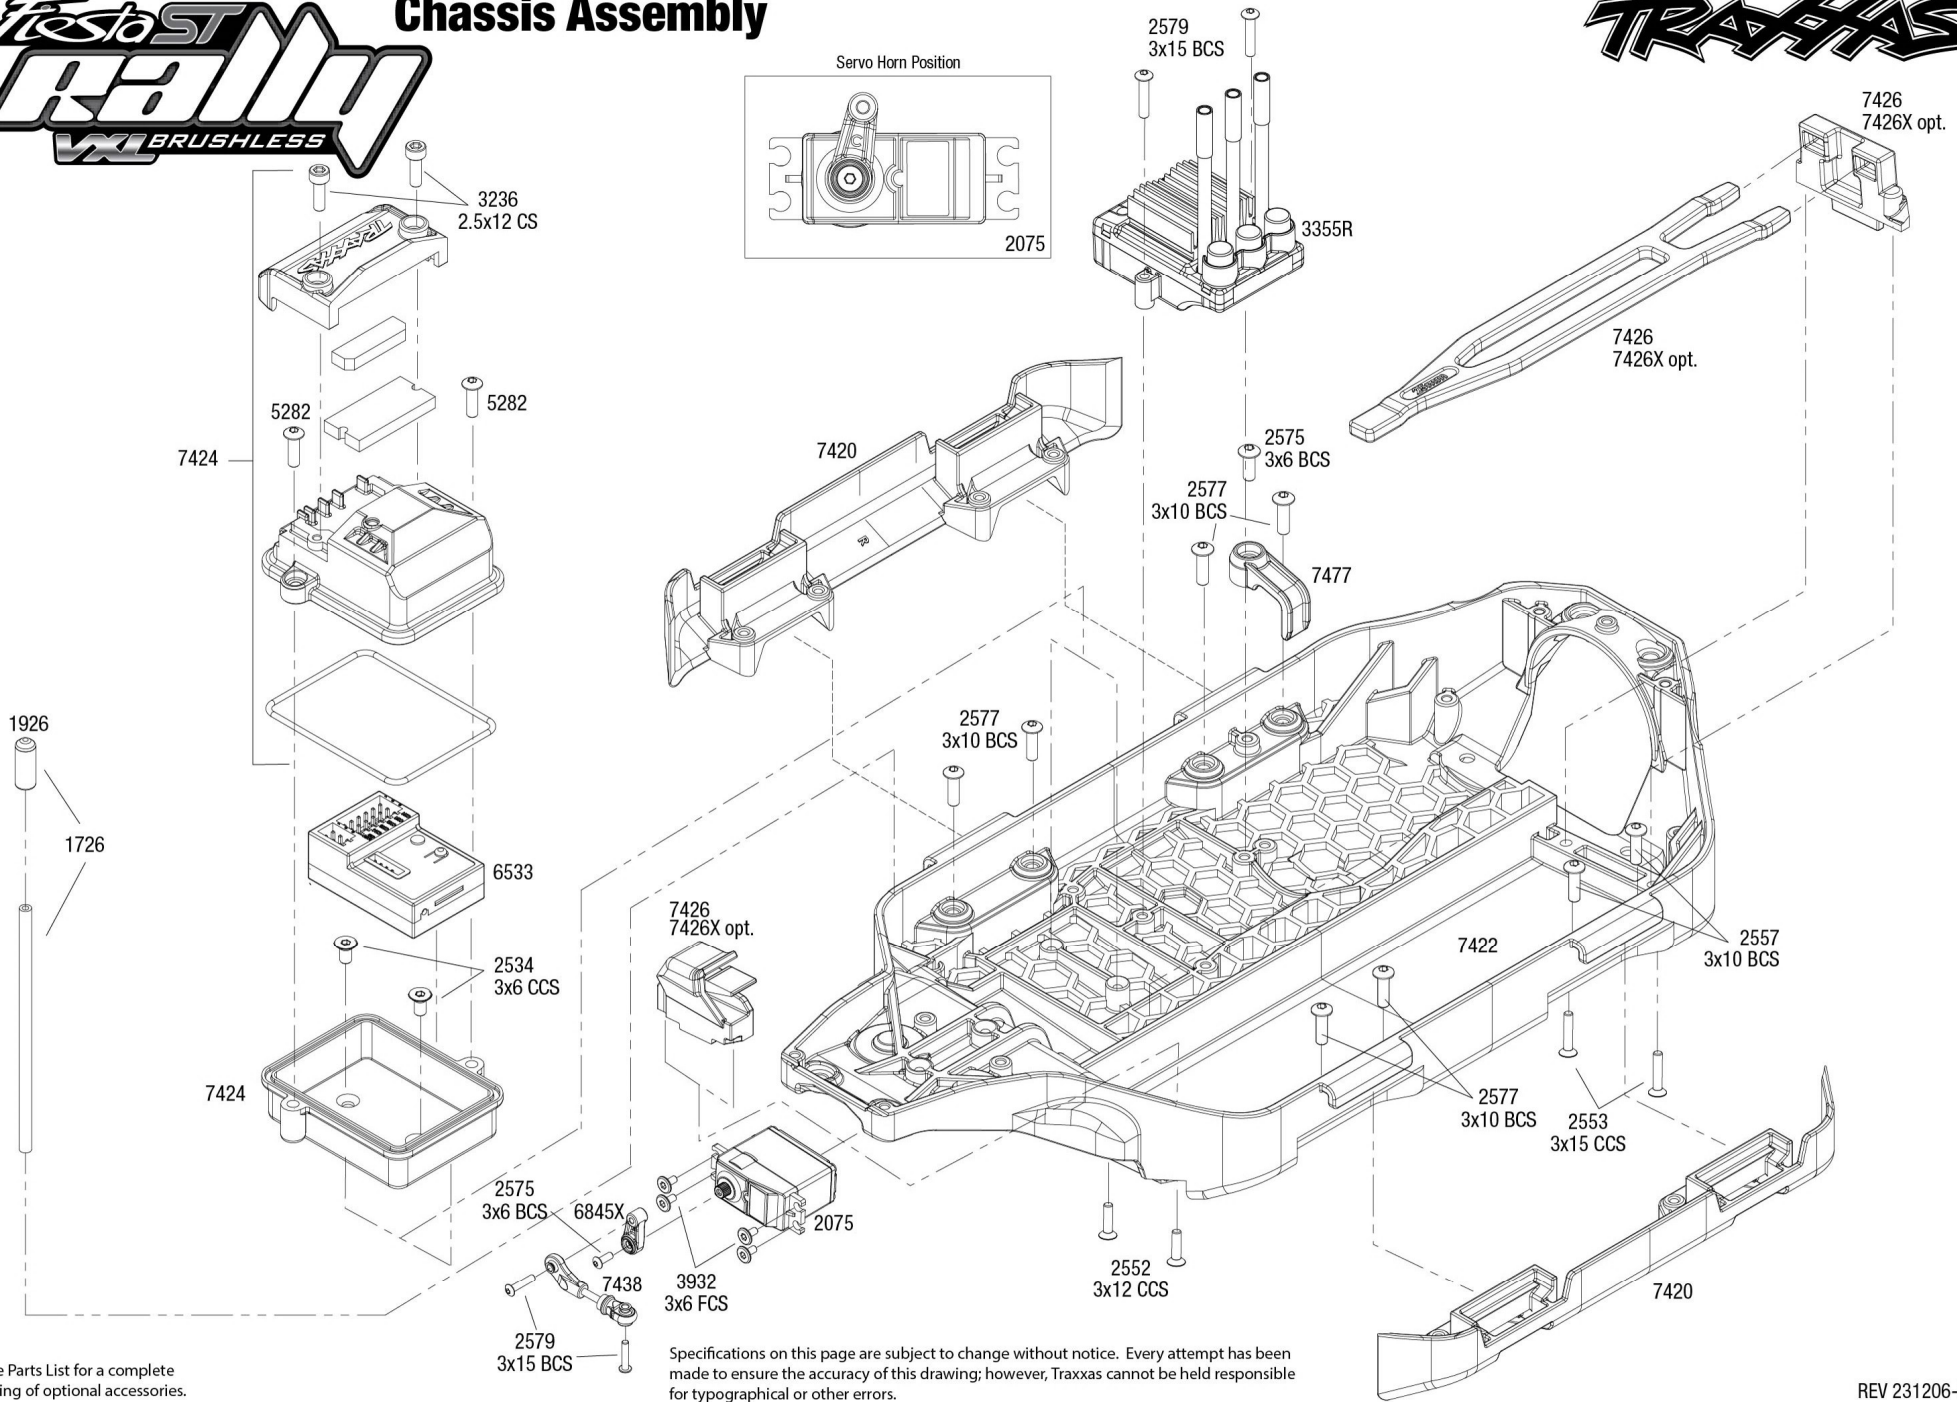

# Body Assembly

See Parts List for a complete listing of optional accessories.

REV 231206-R01  
Specifications on this page are subject to change without notice. Every attempt has been made to ensure the accuracy of this drawing; however, Traxxas cannot be held responsible for typographical or other errors.

# Chassis Assembly

See Parts List for a complete listing of optional accessories.

Specifications on this page are subject to change without notice. Every attempt has been made to ensure the accuracy of this drawing; however, Traxxas cannot be held responsible for typographical or other errors.

## Driveshafts