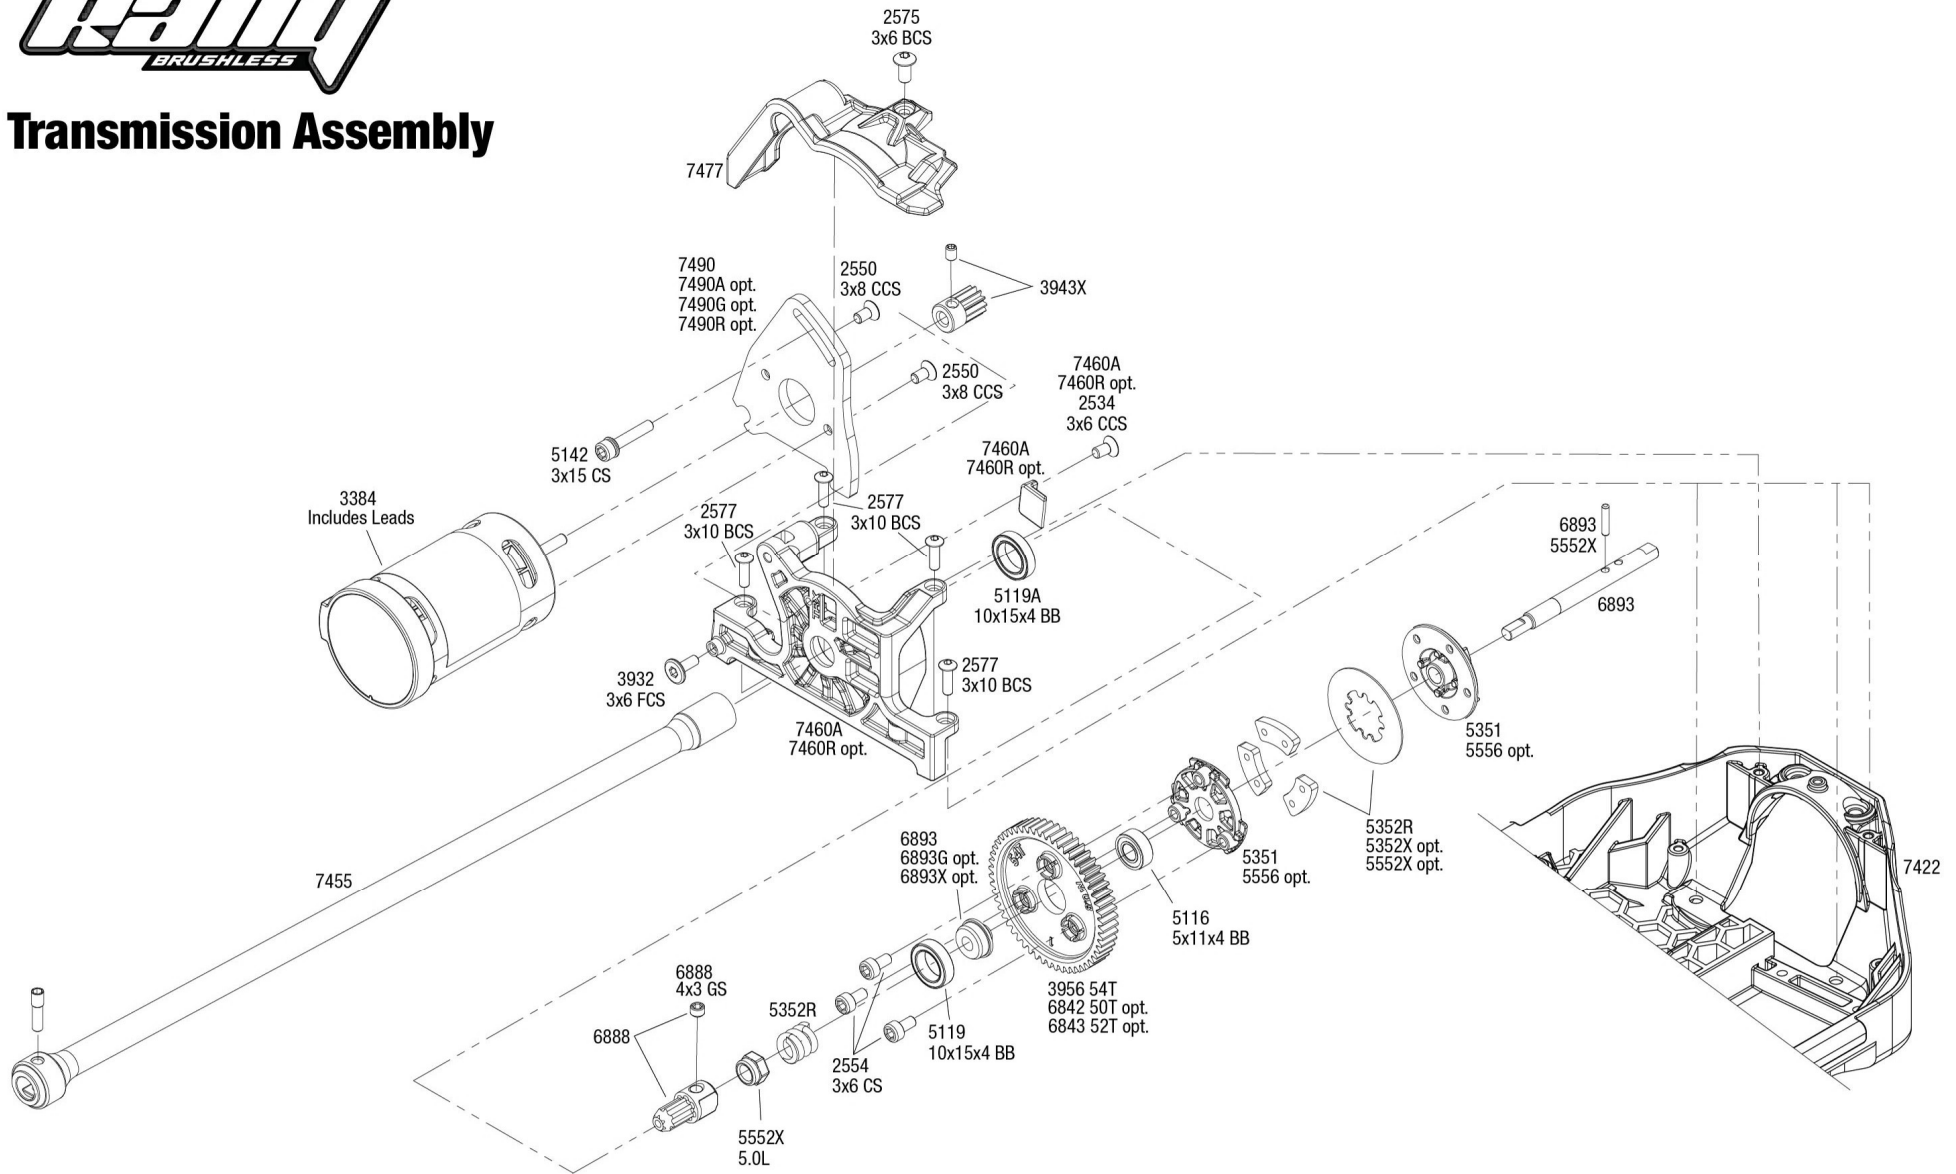

Transmission Assembly

See Parts List for a complete listing of optional accessories.

REV 231206-R01
 Specifications on this page are subject to change without notice. Every attempt has been made to ensure the accuracy of this drawing; however, Traxxas cannot be held responsible for typographical or other errors.

Body Assembly

See Parts List for a complete listing of optional accessories.

REV 231206-R01
Specifications on this page are subject to change without notice. Every attempt has been made to ensure the accuracy of this drawing; however, Traxxas cannot be held responsible for typographical or other errors.

Driveshafts

Modular Assembly

Rear Assembly