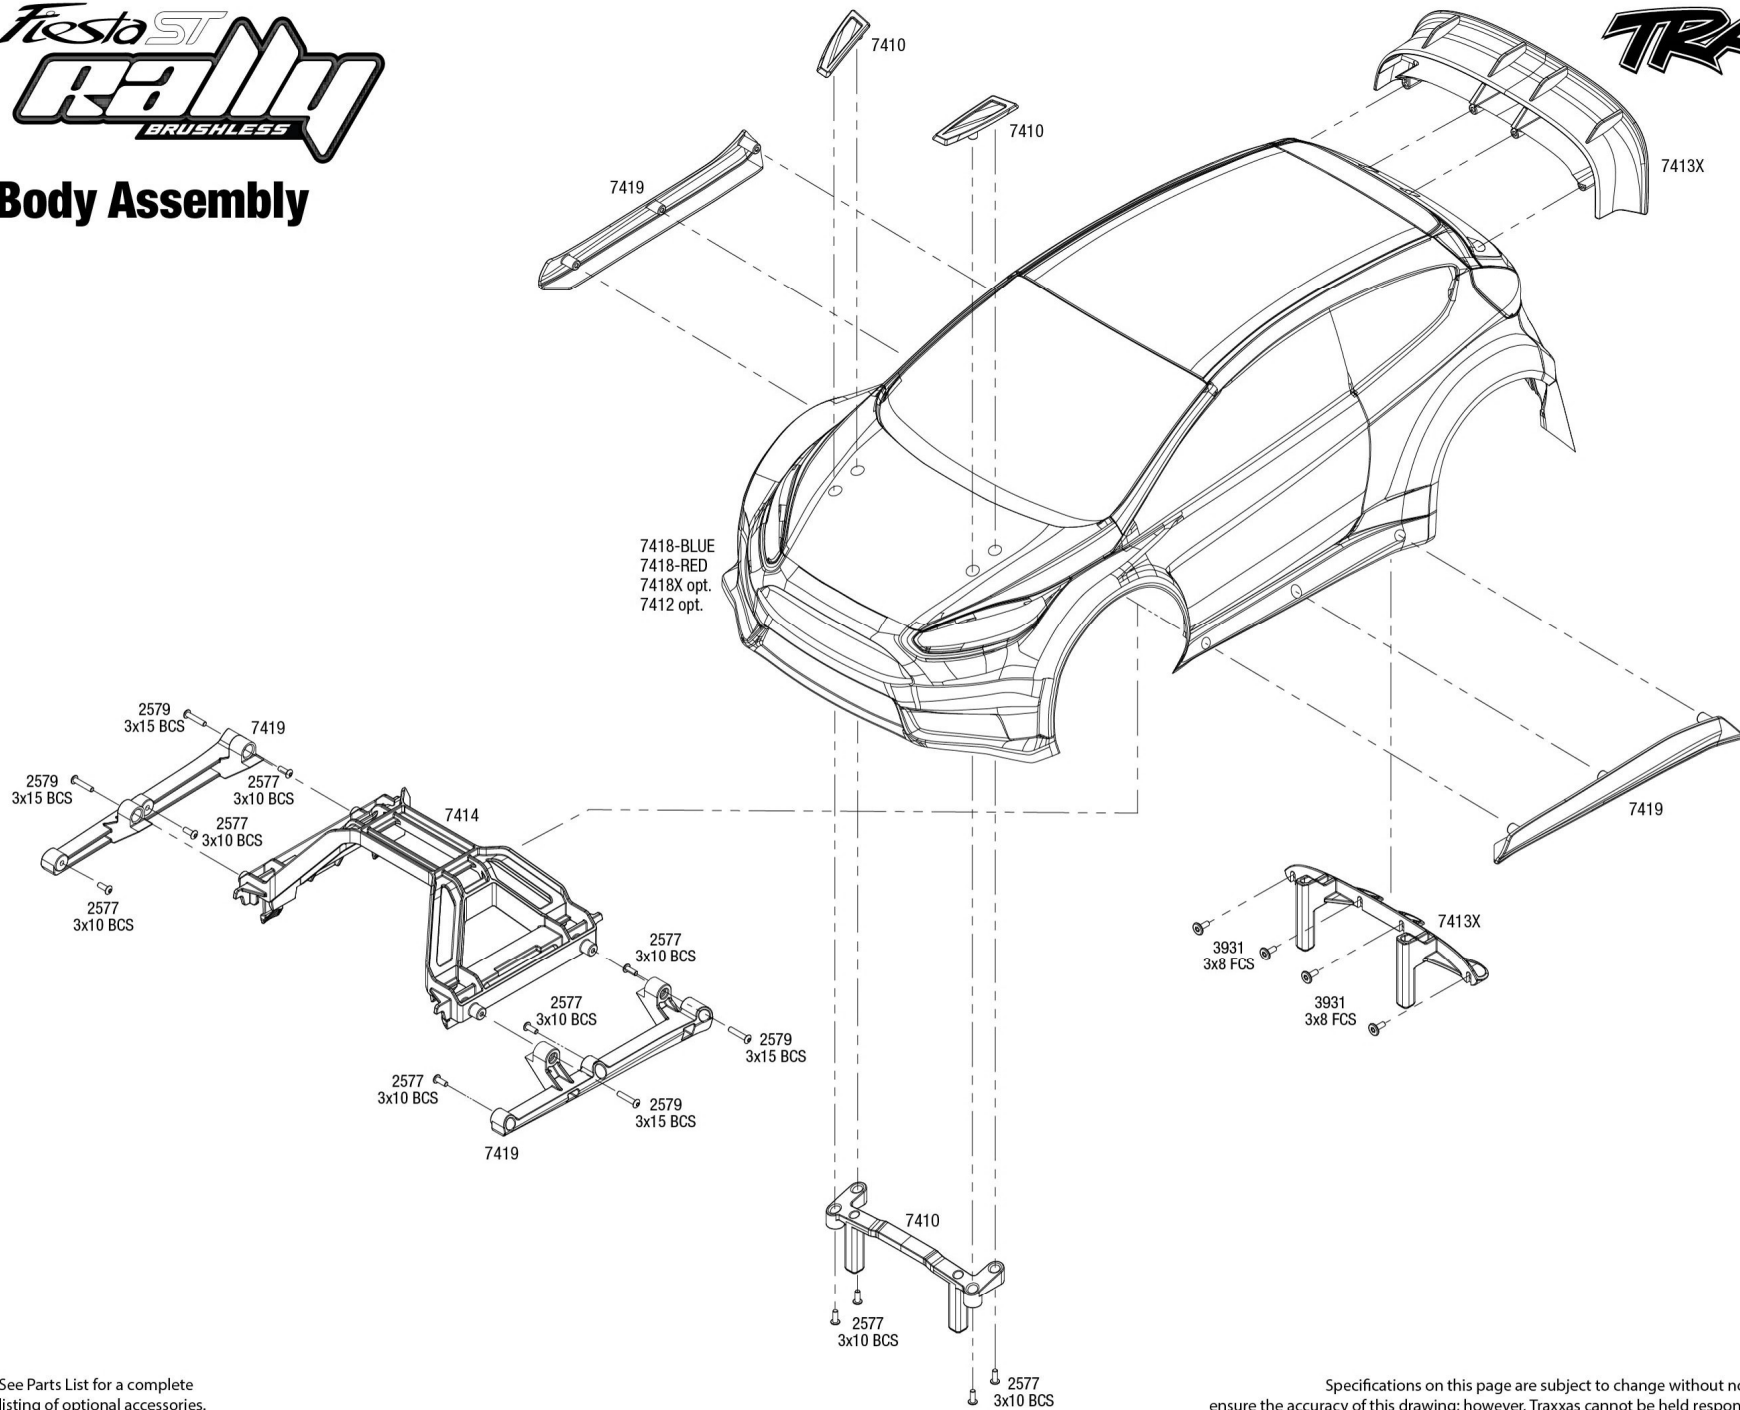

Transmission Assembly

See Parts List for a complete listing of optional accessories.

REV 231206-R01
 Specifications on this page are subject to change without notice. Every attempt has been made to ensure the accuracy of this drawing; however, Traxxas cannot be held responsible for typographical or other errors.

Body Assembly

See Parts List for a complete listing of optional accessories.

REV 231206-R01
Specifications on this page are subject to change without notice. Every attempt has been made to ensure the accuracy of this drawing; however, Traxxas cannot be held responsible for typographical or other errors.

Driveshafts

Modular Assembly

Rear Assembly