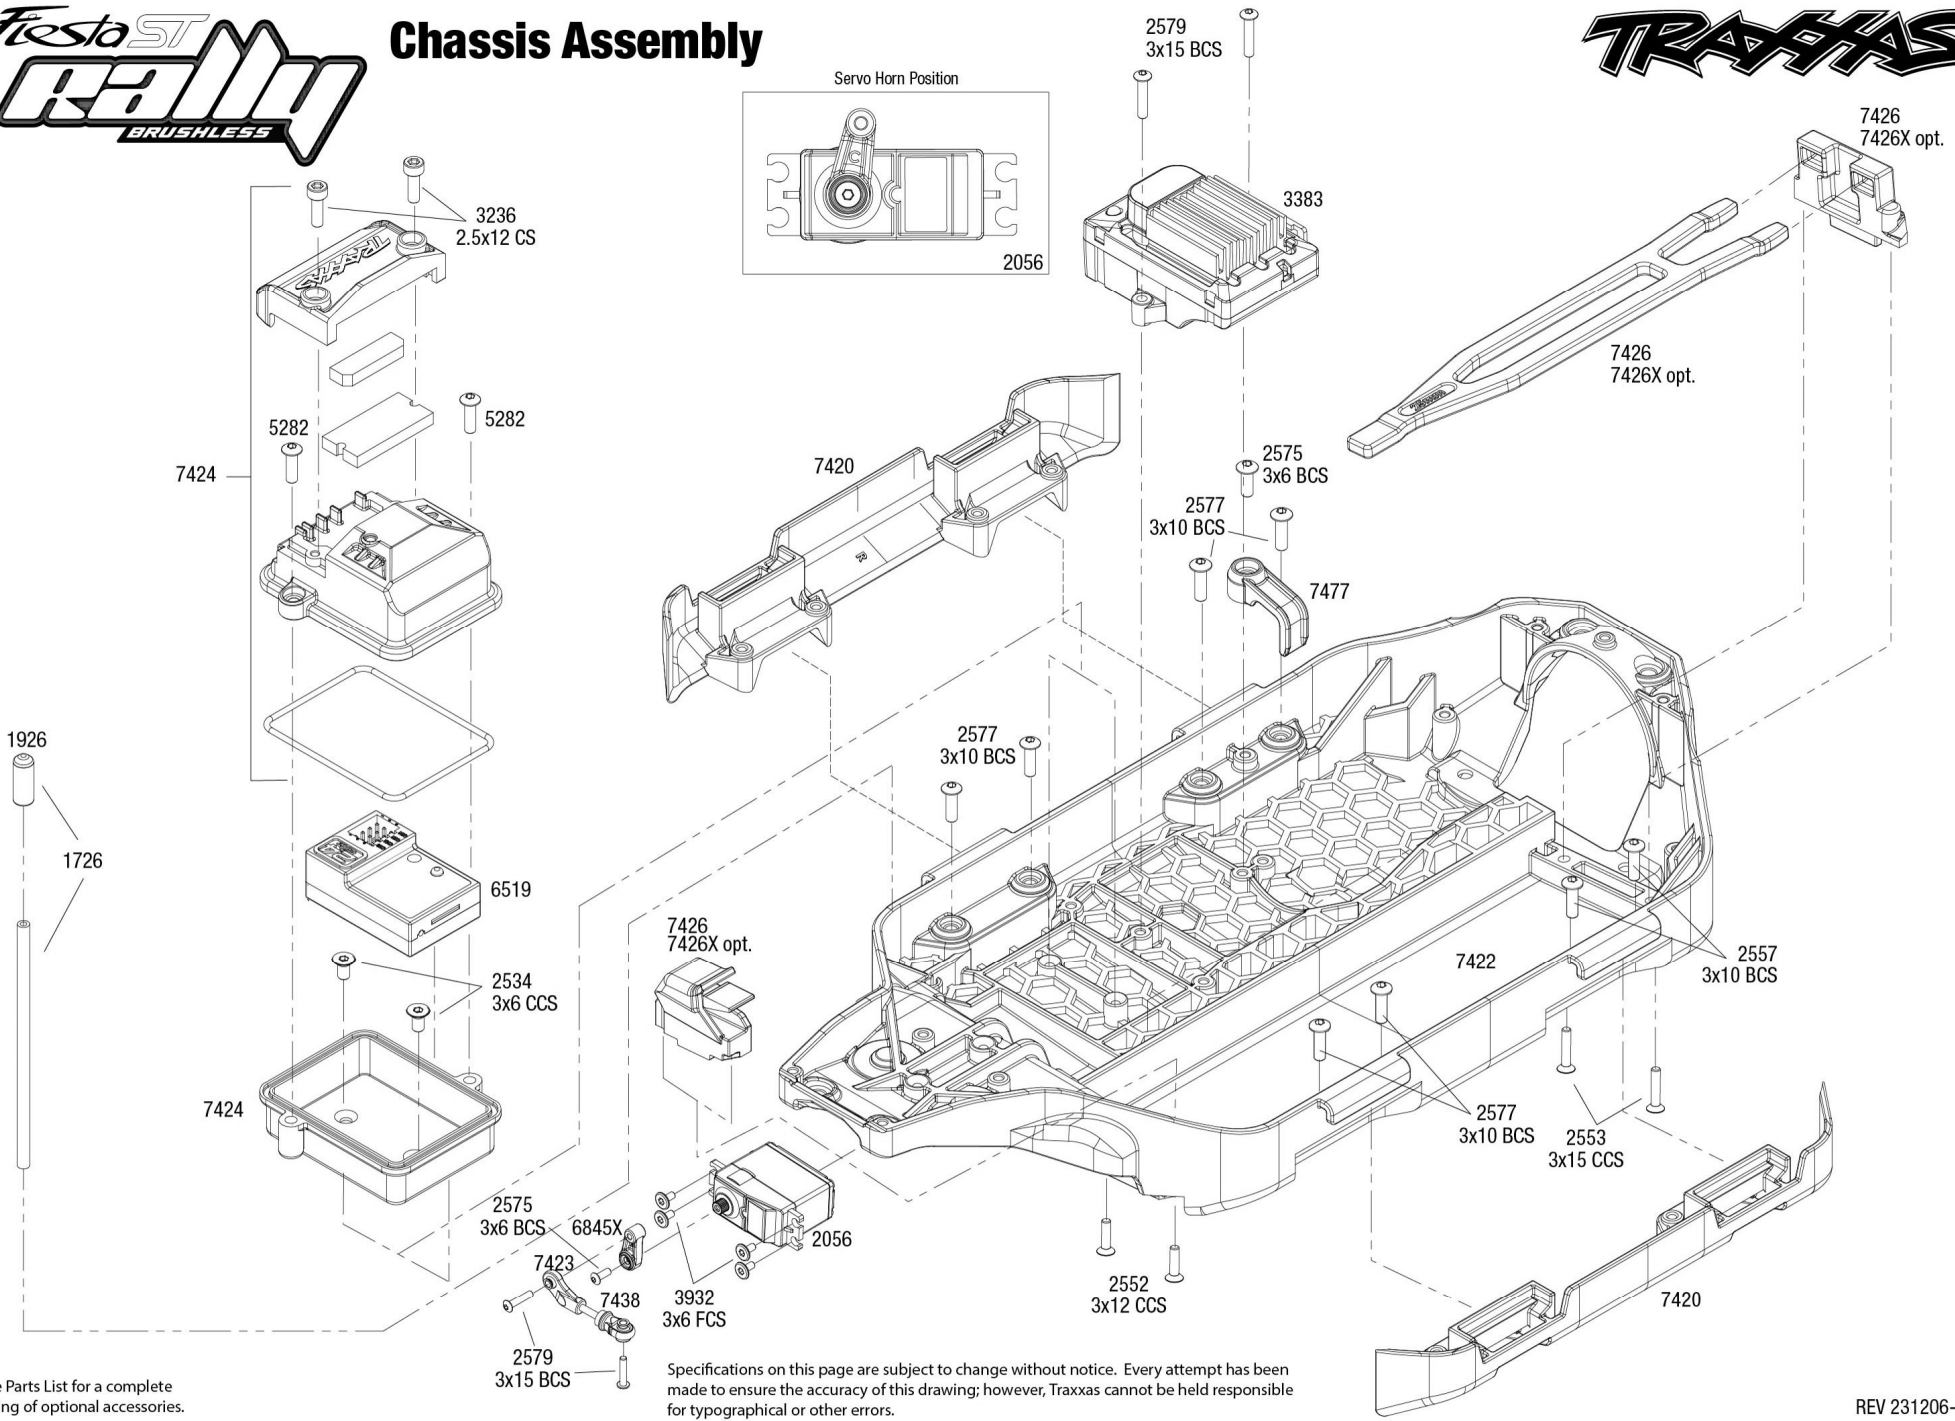

Chassis Assembly

See Parts List for a complete listing of optional accessories.

Specifications on this page are subject to change without notice. Every attempt has been made to ensure the accuracy of this drawing; however, Traxxas cannot be held responsible for typographical or other errors.