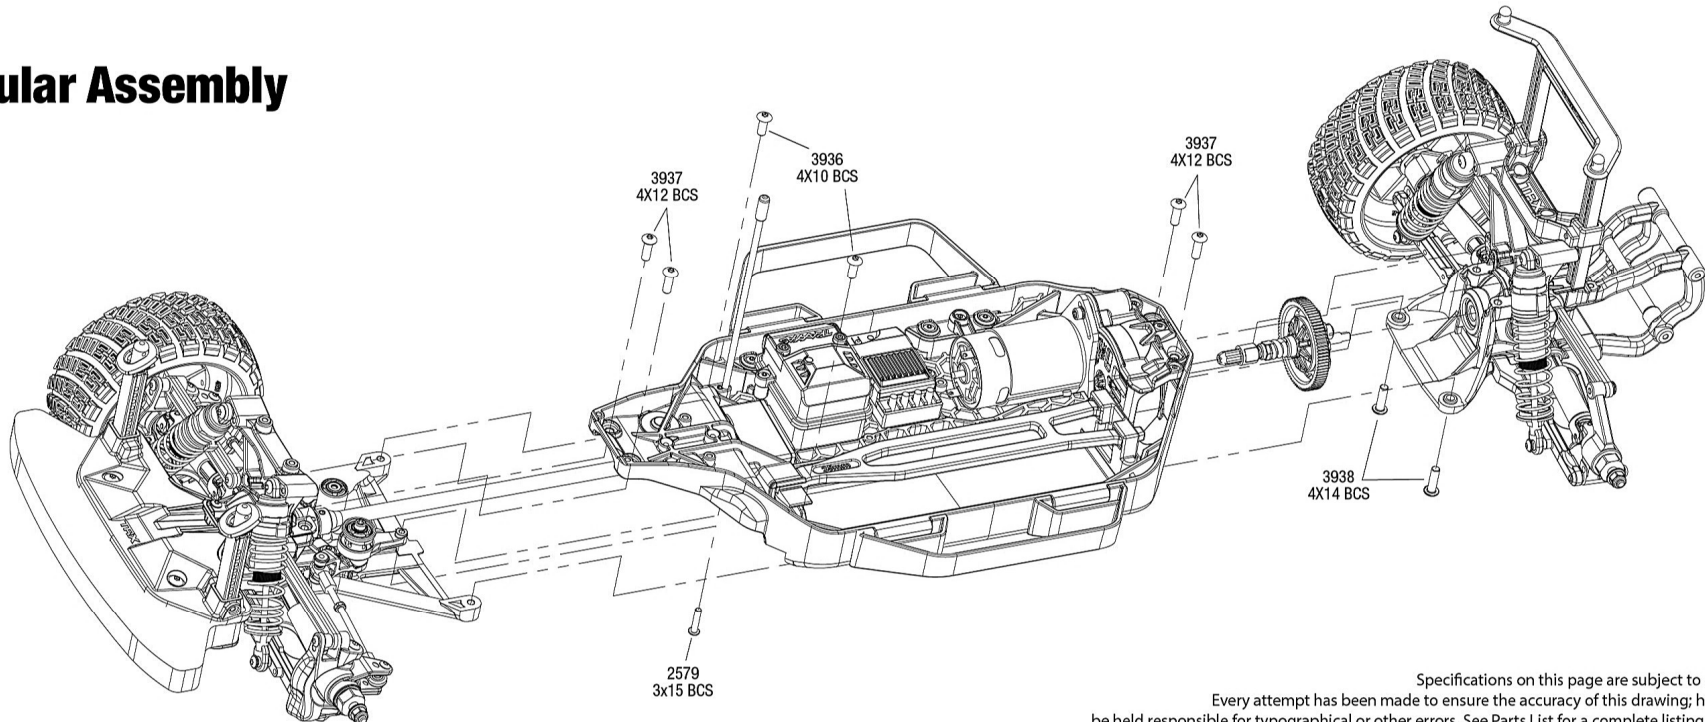

Modular Assembly

REV 210622-R10

Specifications on this page are subject to change without notice. Every attempt has been made to ensure the accuracy of this drawing; however, Traxxas cannot be held responsible for typographical or other errors. See Parts List for a complete listing of optional accessories.