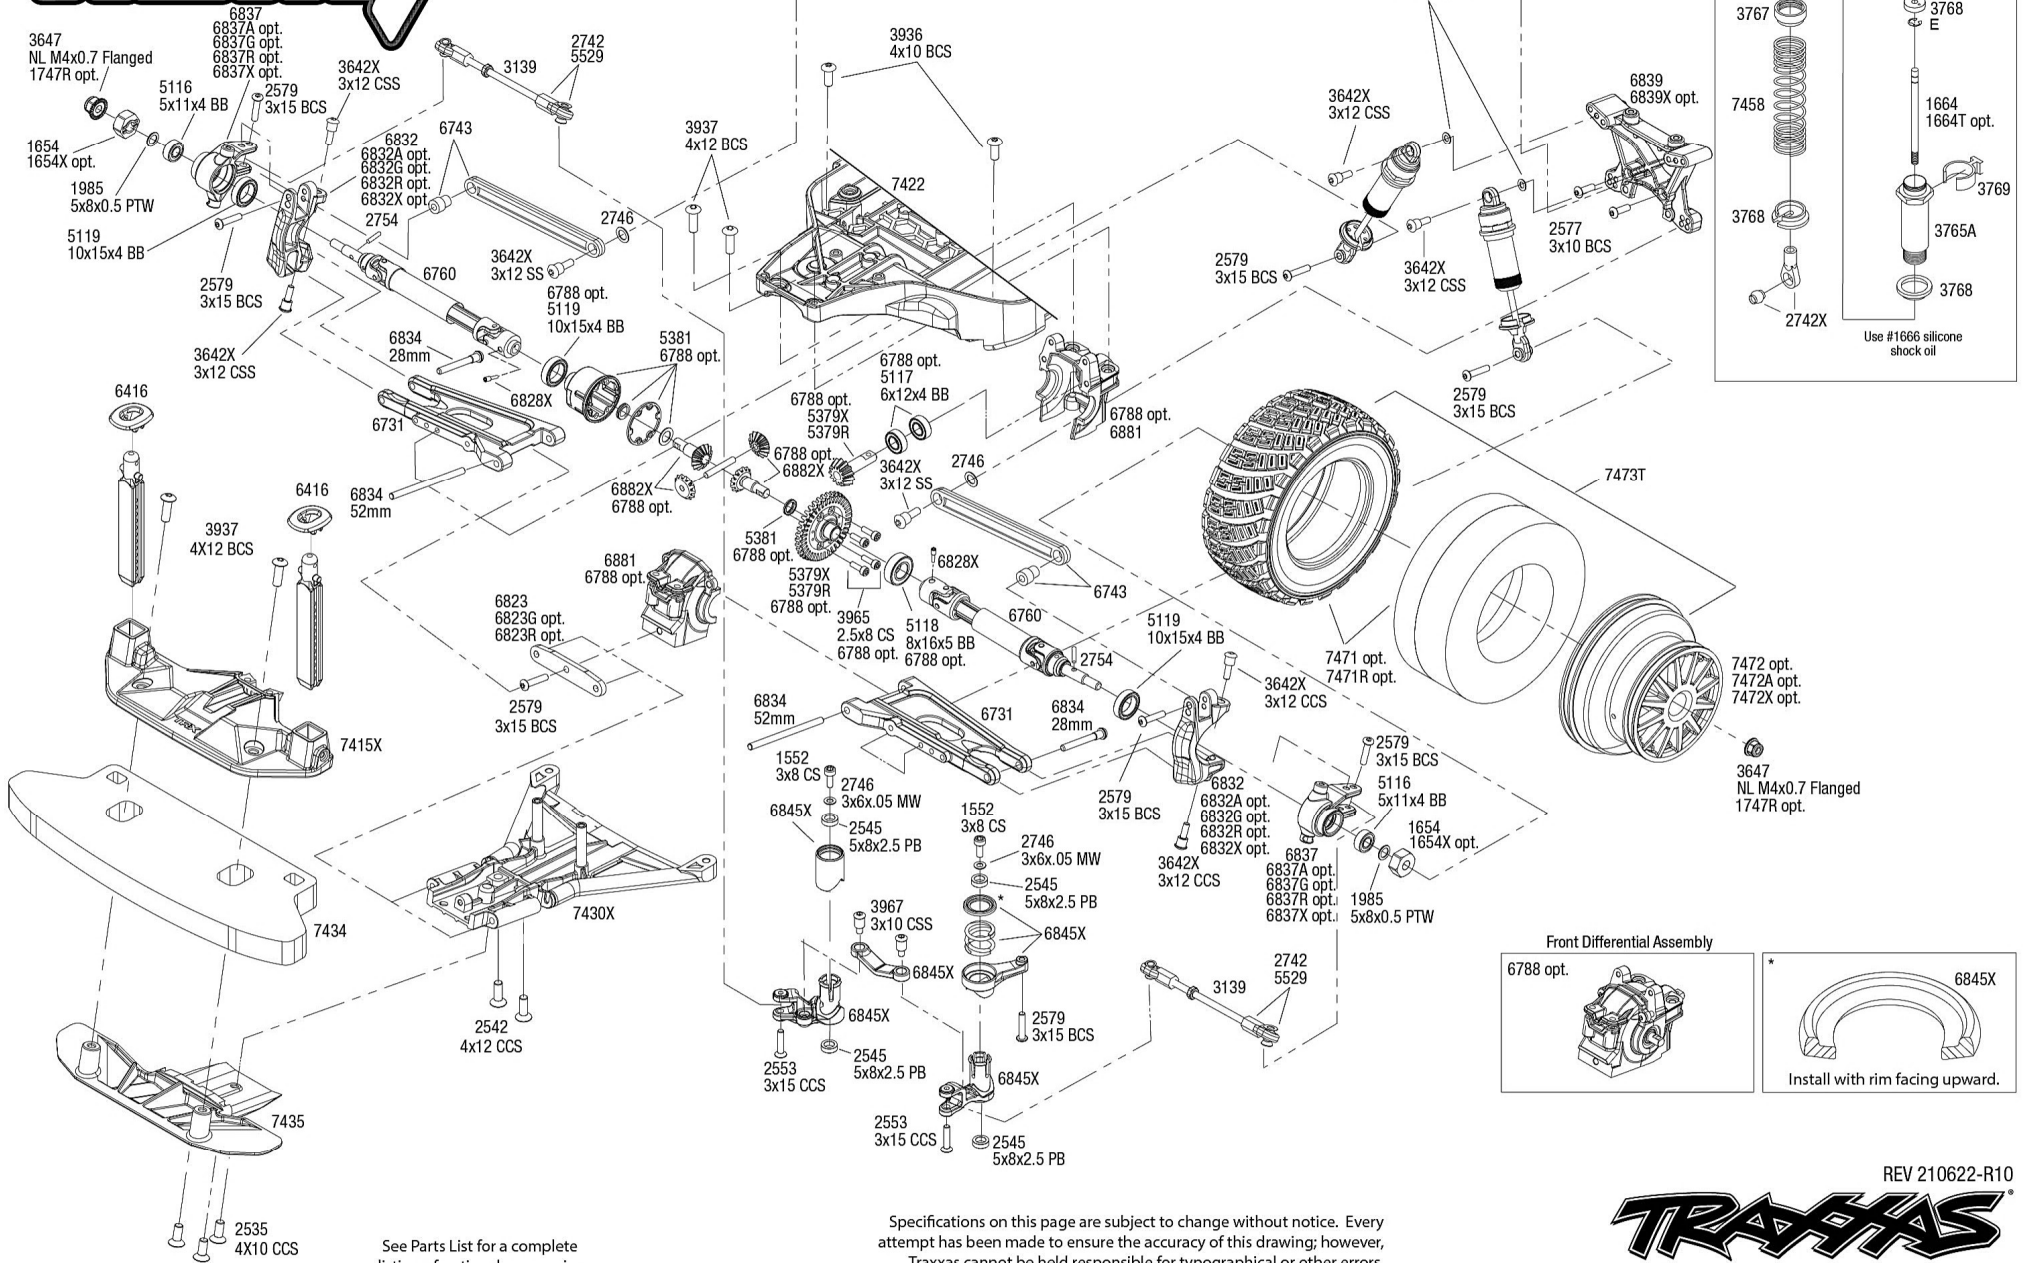

Traxxas Fiesta ST Rally Transmission Assembly

Optional Center Differential*

Optional Slipper Clutch*

*Requires pinion gear upgrade

See Parts List for a complete listing of optional accessories.

REV 210622-R10
Specifications on this page are subject to change without notice. Every attempt has been made to ensure the accuracy of this drawing; however, Traxxas cannot be held responsible for typographical or other errors.

Driveshafts

Modular Assembly

REV 210622-R10

Specifications on this page are subject to change without notice. Every attempt has been made to ensure the accuracy of this drawing; however, Traxxas cannot be held responsible for typographical or other errors. See Parts List for a complete listing of optional accessories.

Fiesta ST Front Assembly

See Parts List for a complete listing of optional accessories.

Specifications on this page are subject to change without notice. Every attempt has been made to ensure the accuracy of this drawing; however, Traxxas cannot be held responsible for typographical or other errors.