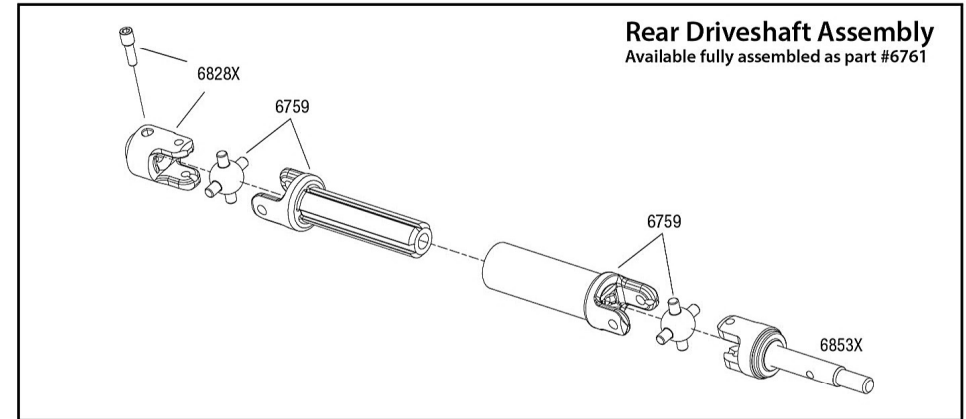

Traxxas Fiesta ST Rally Transmission Assembly

Optional Center Differential*

Optional Slipper Clutch*

*Requires pinion gear upgrade

See Parts List for a complete listing of optional accessories.

REV 210622-R10
Specifications on this page are subject to change without notice. Every attempt has been made to ensure the accuracy of this drawing; however, Traxxas cannot be held responsible for typographical or other errors.

Fiesta ST Rally Chassis Assembly

See Parts List for a complete listing of optional accessories.

Specifications on this page are subject to change without notice. Every attempt has been made to ensure the accuracy of this drawing; however, Traxxas cannot be held responsible for typographical or other errors.

Driveshafts

Modular Assembly

REV 210622-R10

Specifications on this page are subject to change without notice. Every attempt has been made to ensure the accuracy of this drawing; however, Traxxas cannot be held responsible for typographical or other errors. See Parts List for a complete listing of optional accessories.