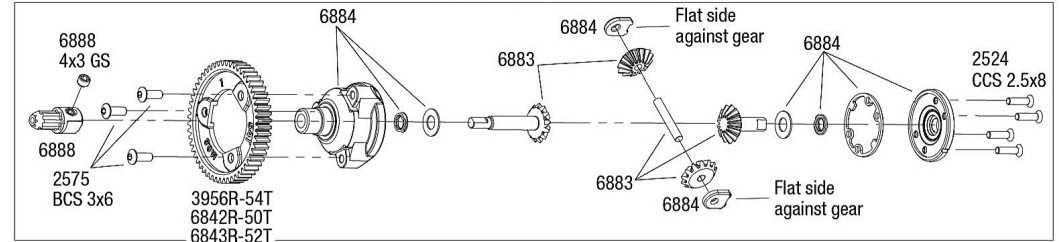

Traxxas Fiesta ST Rally Transmission Assembly

Optional Center Differential*

Optional Slipper Clutch*

*Requires pinion gear upgrade

See Parts List for a complete listing of optional accessories.

REV 210622-R10
Specifications on this page are subject to change without notice. Every attempt has been made to ensure the accuracy of this drawing; however, Traxxas cannot be held responsible for typographical or other errors.

Fiesta ST Rally Chassis Assembly

See Parts List for a complete listing of optional accessories.

Specifications on this page are subject to change without notice. Every attempt has been made to ensure the accuracy of this drawing; however, Traxxas cannot be held responsible for typographical or other errors.

Driveshafts

Modular Assembly

REV 210622-R10

Specifications on this page are subject to change without notice. Every attempt has been made to ensure the accuracy of this drawing; however, Traxxas cannot be held responsible for typographical or other errors. See Parts List for a complete listing of optional accessories.