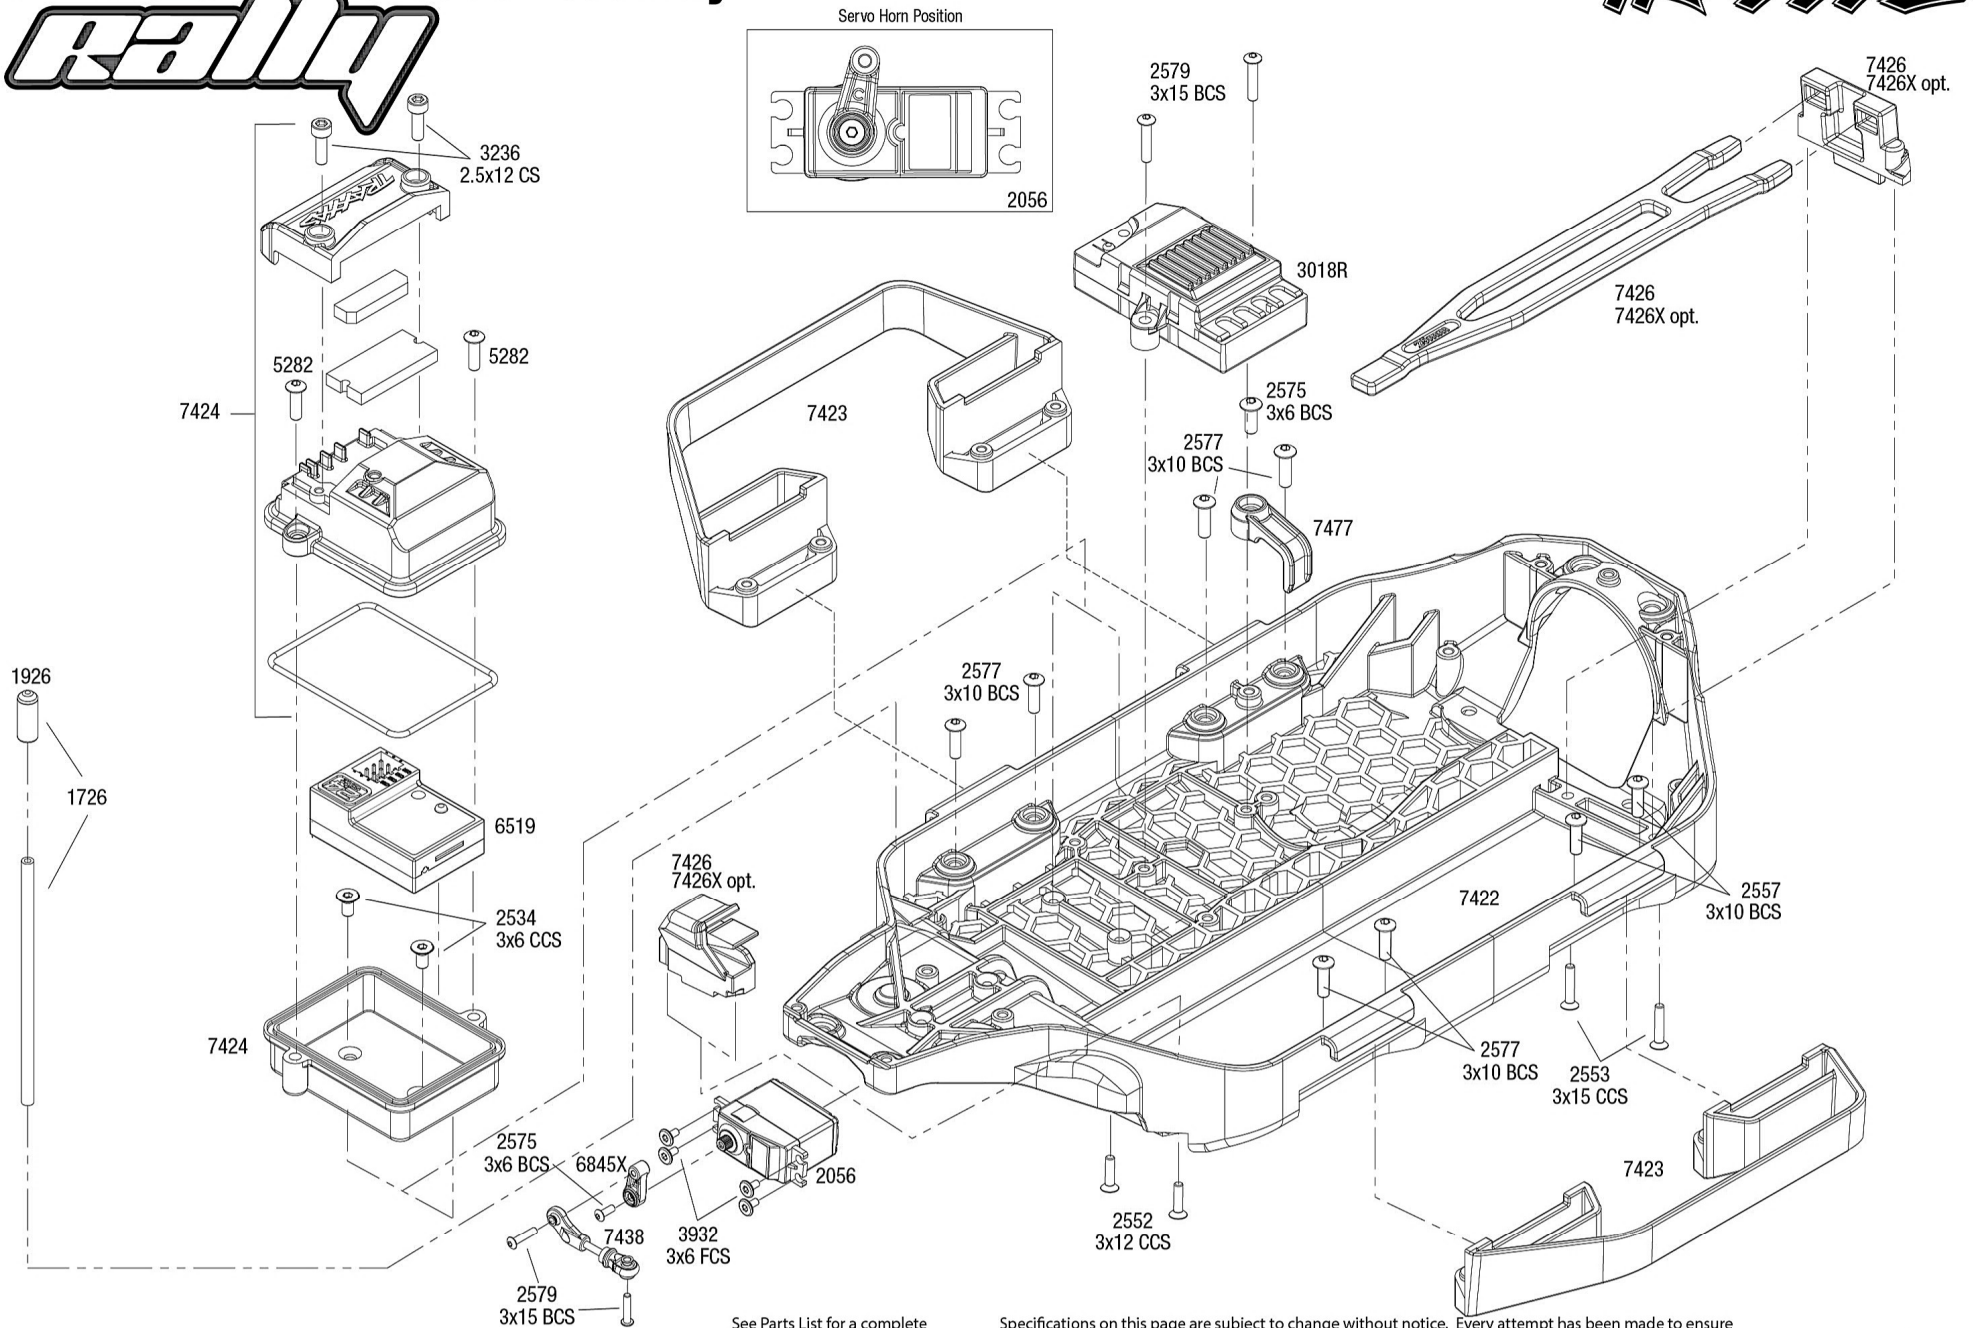

Traxxas Fiesta ST Rally Transmission Assembly

Optional Center Differential*

Optional Slipper Clutch*

*Requires pinion gear upgrade

See Parts List for a complete listing of optional accessories.

REV 210622-R10
Specifications on this page are subject to change without notice. Every attempt has been made to ensure the accuracy of this drawing; however, Traxxas cannot be held responsible for typographical or other errors.

Fiesta ST Rally Chassis Assembly

See Parts List for a complete listing of optional accessories.

Specifications on this page are subject to change without notice. Every attempt has been made to ensure the accuracy of this drawing; however, Traxxas cannot be held responsible for typographical or other errors.

Driveshafts

Modular Assembly

REV 210622-R10

Specifications on this page are subject to change without notice. Every attempt has been made to ensure the accuracy of this drawing; however, Traxxas cannot be held responsible for typographical or other errors. See Parts List for a complete listing of optional accessories.