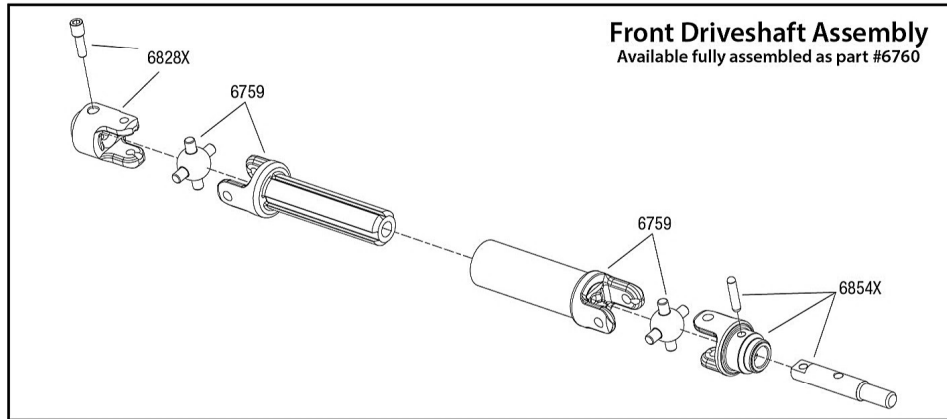

Traxxas Fiesta ST Rally Transmission Assembly

Optional Center Differential*

Optional Slipper Clutch*

*Requires pinion gear upgrade

See Parts List for a complete listing of optional accessories.

REV 210622-R10
Specifications on this page are subject to change without notice. Every attempt has been made to ensure the accuracy of this drawing; however, Traxxas cannot be held responsible for typographical or other errors.

Fiesta ST Rally Chassis Assembly

See Parts List for a complete listing of optional accessories.

Specifications on this page are subject to change without notice. Every attempt has been made to ensure the accuracy of this drawing; however, Traxxas cannot be held responsible for typographical or other errors.

Driveshafts

Modular Assembly

REV 210622-R10

Specifications on this page are subject to change without notice. Every attempt has been made to ensure the accuracy of this drawing; however, Traxxas cannot be held responsible for typographical or other errors. See Parts List for a complete listing of optional accessories.