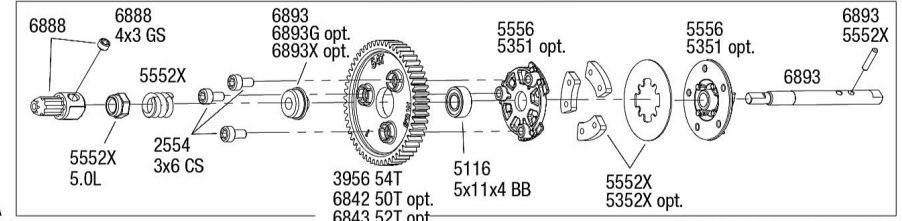

Traxxas Fiesta ST Rally Transmission Assembly

Optional Center Differential*

Optional Slipper Clutch*

*Requires pinion gear upgrade

See Parts List for a complete listing of optional accessories.

REV 210622-R10
Specifications on this page are subject to change without notice. Every attempt has been made to ensure the accuracy of this drawing; however, Traxxas cannot be held responsible for typographical or other errors.

Fiesta ST Rally Chassis Assembly

See Parts List for a complete listing of optional accessories.

Specifications on this page are subject to change without notice. Every attempt has been made to ensure the accuracy of this drawing; however, Traxxas cannot be held responsible for typographical or other errors.

Driveshafts

Modular Assembly

REV 210622-R10

Specifications on this page are subject to change without notice. Every attempt has been made to ensure the accuracy of this drawing; however, Traxxas cannot be held responsible for typographical or other errors. See Parts List for a complete listing of optional accessories.