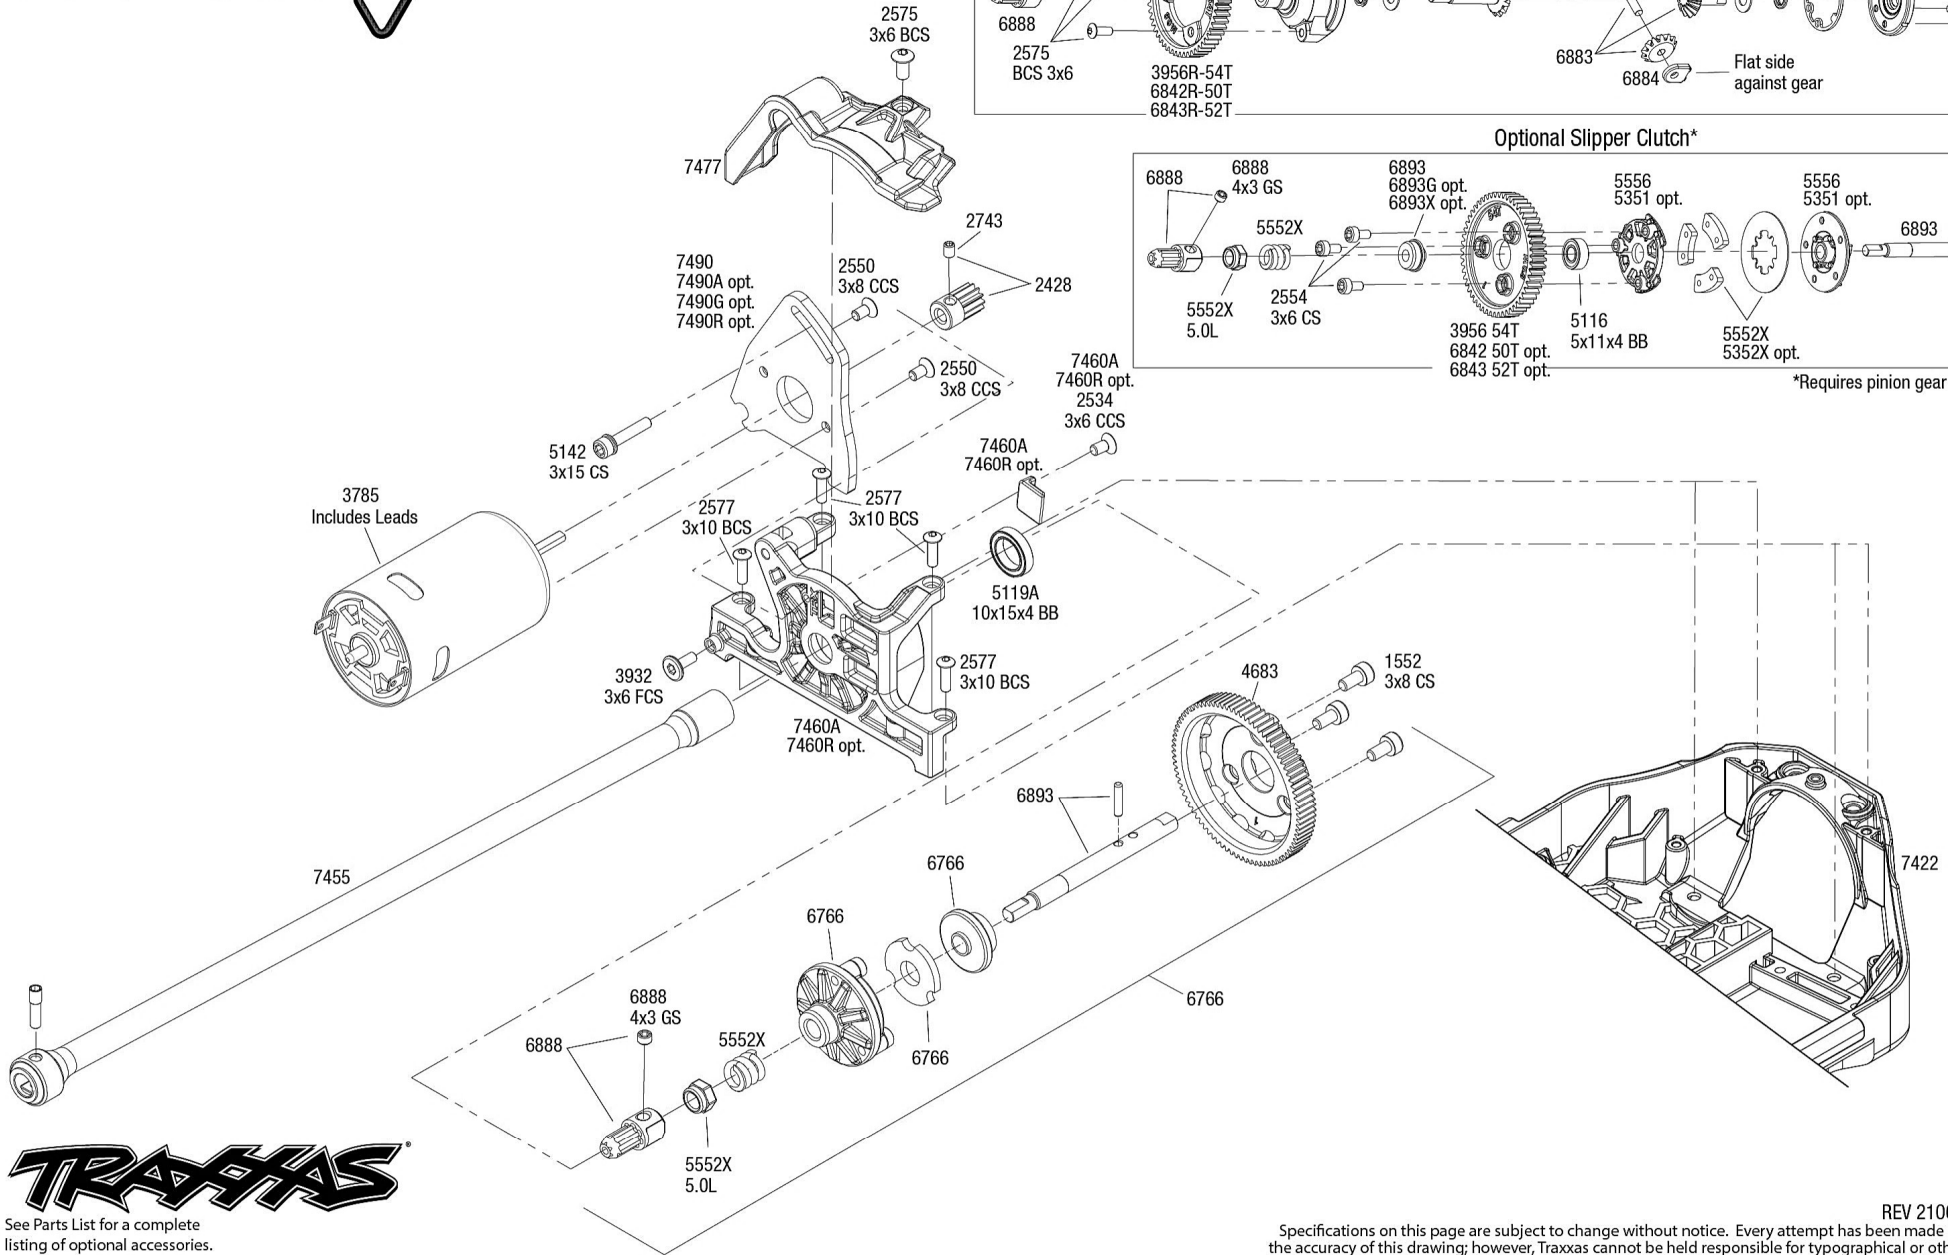

Traxxas Fiesta ST Rally Transmission Assembly

Optional Center Differential*

Optional Slipper Clutch*

*Requires pinion gear upgrade

See Parts List for a complete listing of optional accessories.

REV 210622-R10
Specifications on this page are subject to change without notice. Every attempt has been made to ensure the accuracy of this drawing; however, Traxxas cannot be held responsible for typographical or other errors.

Fiesta ST Rally Chassis Assembly

See Parts List for a complete listing of optional accessories.

Specifications on this page are subject to change without notice. Every attempt has been made to ensure the accuracy of this drawing; however, Traxxas cannot be held responsible for typographical or other errors.

Driveshafts

Modular Assembly

REV 210622-R10

Specifications on this page are subject to change without notice. Every attempt has been made to ensure the accuracy of this drawing; however, Traxxas cannot be held responsible for typographical or other errors. See Parts List for a complete listing of optional accessories.

Fiesta ST Front Assembly

See Parts List for a complete listing of optional accessories.

Specifications on this page are subject to change without notice. Every attempt has been made to ensure the accuracy of this drawing; however, Traxxas cannot be held responsible for typographical or other errors.