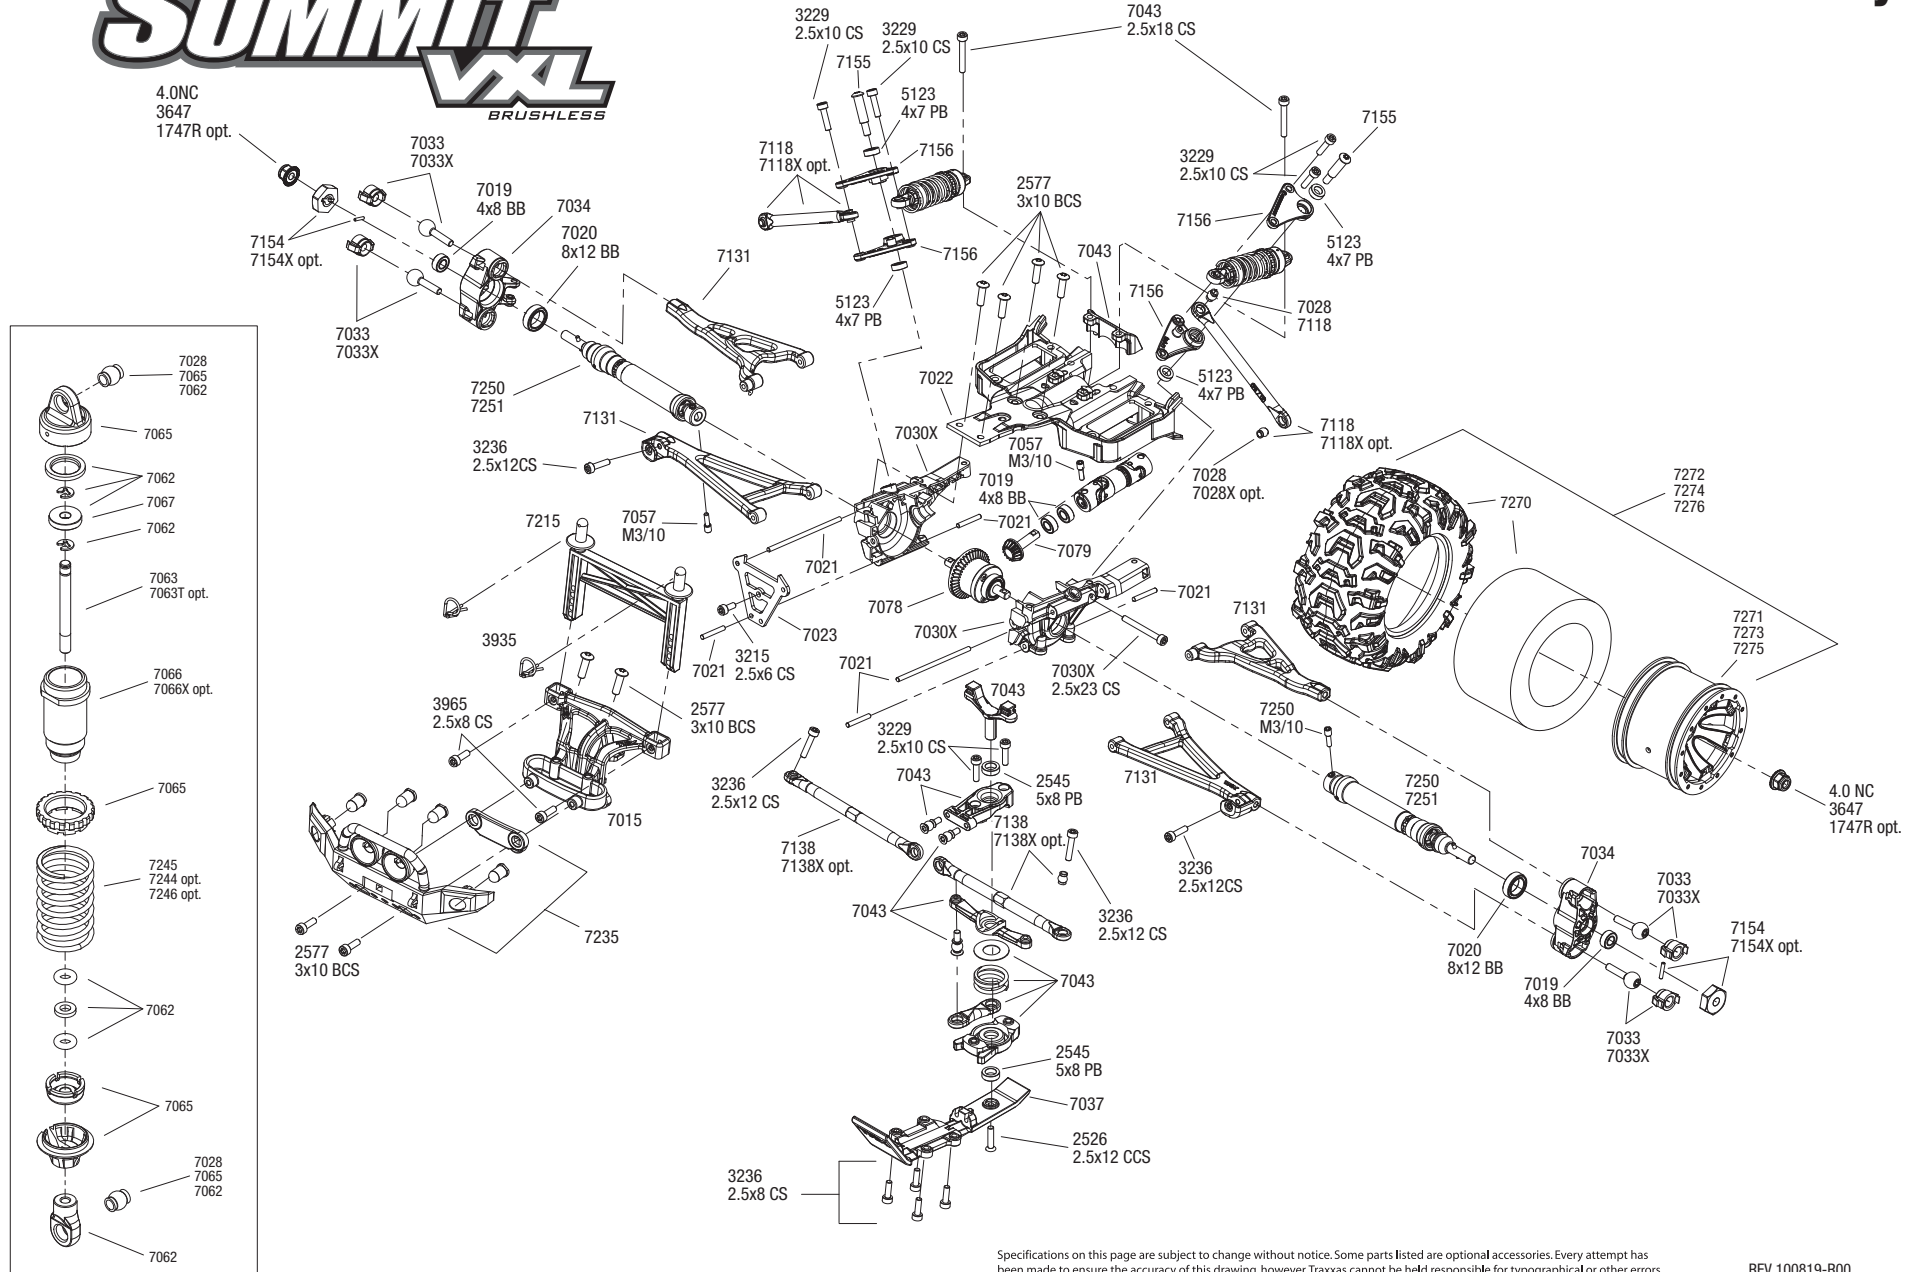

1/16 SUMMIT VXL

BRUSHLESS

Front Assembly

REV 100819-R00