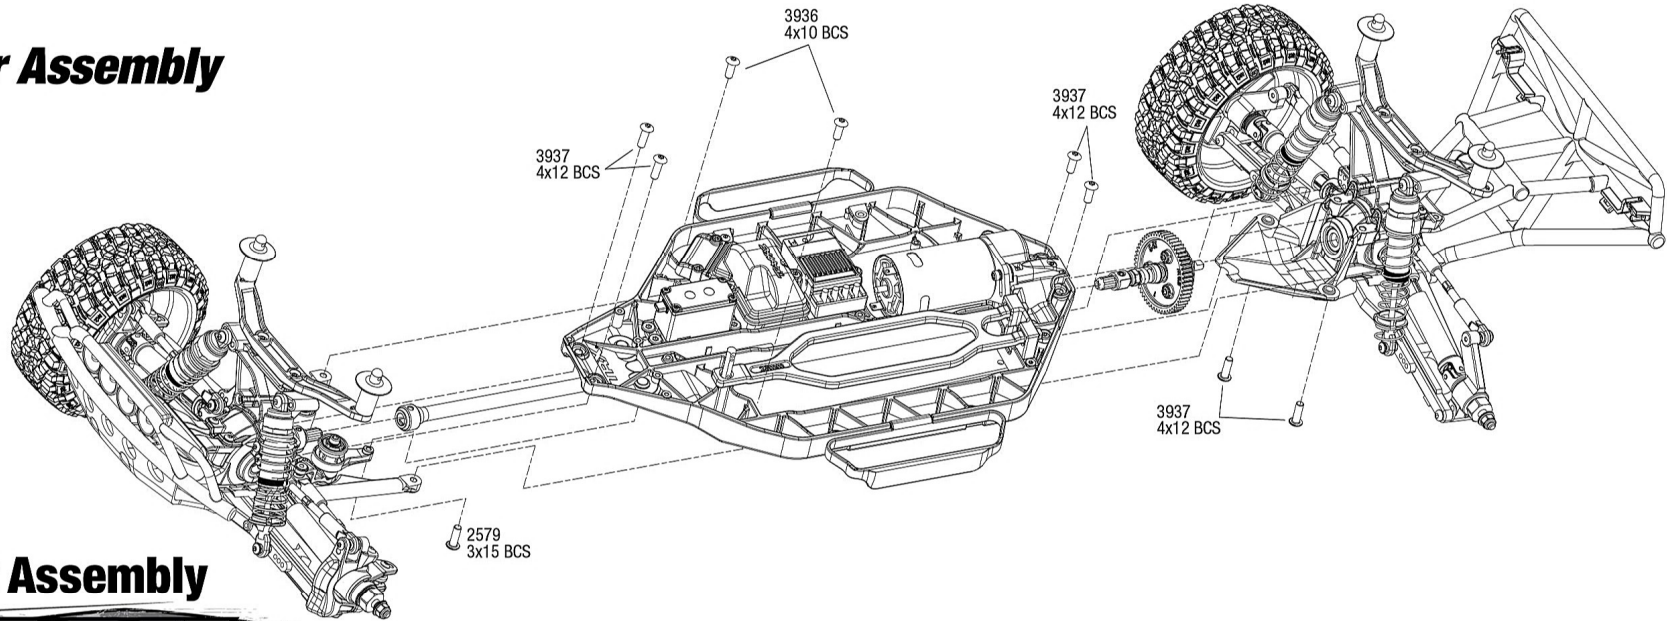

See Parts List for a complete listing of optional accessories.

REV 211203-R00

Driveshafts

Modular Assembly

Driveshaft Assembly

See Parts List for a complete listing of optional accessories.

Specifications on this page are subject to change without notice. Every attempt has been made to ensure the accuracy of this drawing; however, Traxxas cannot be held responsible for typographical or other errors.

REV 211203-R00

SLASH 4x4

Transmission Assembly

See Parts List for a complete listing of optional accessories.

REV 211203-R00
 Specifications on this page are subject to change without notice. Every attempt has been made to ensure the accuracy of this drawing; however, Traxxas cannot be held responsible for typographical or other errors.