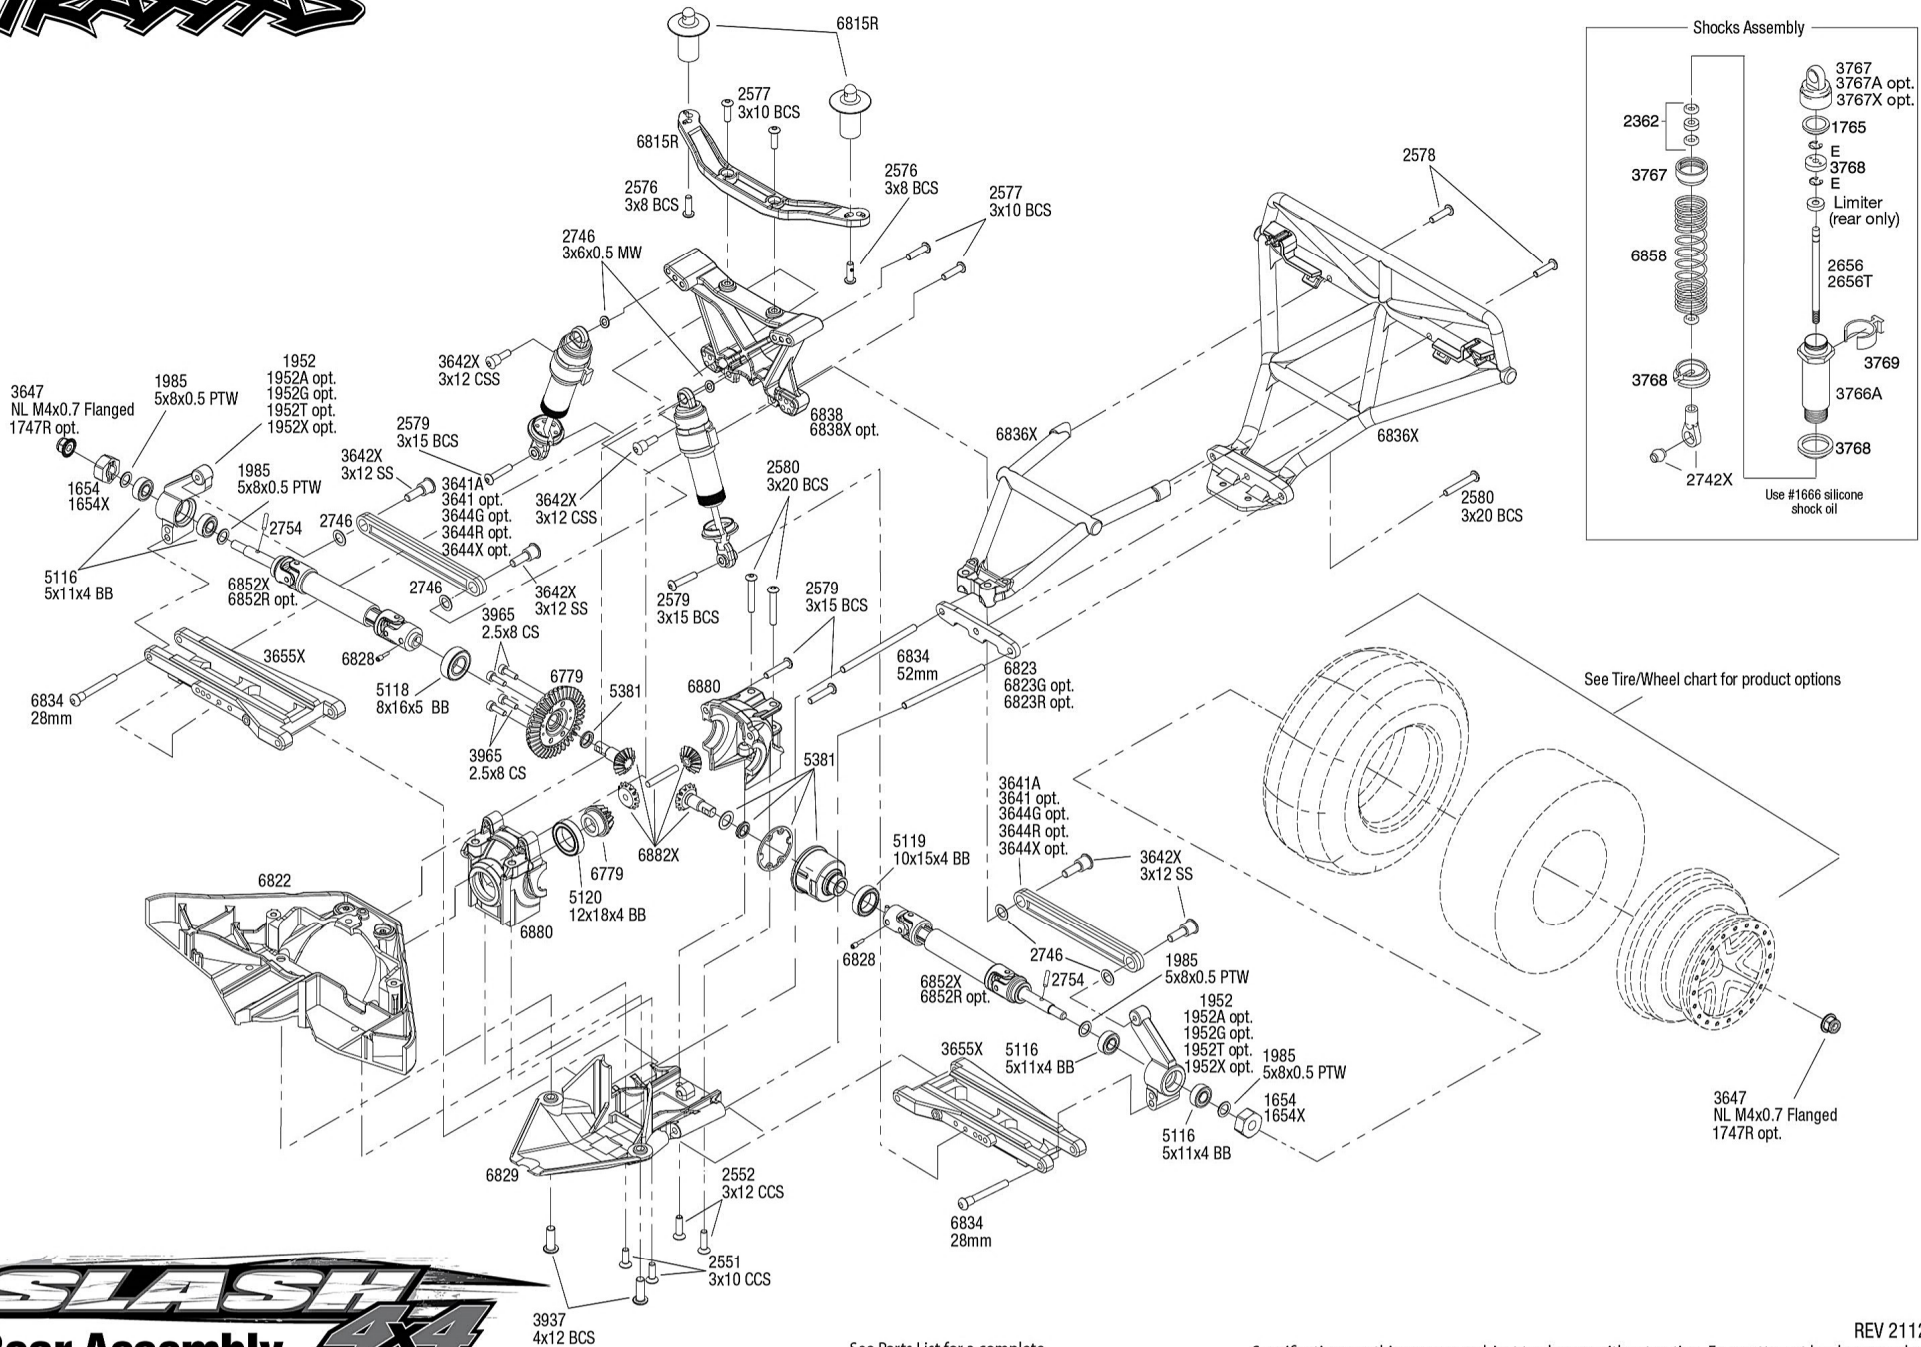

See Parts List for a complete listing of optional accessories.

REV 211203-R00

Driveshafts

Modular Assembly

Driveshaft Assembly

See Parts List for a complete listing of optional accessories.

Specifications on this page are subject to change without notice. Every attempt has been made to ensure the accuracy of this drawing; however, Traxxas cannot be held responsible for typographical or other errors.

REV 211203-R00

SLASH 4x4

Transmission Assembly

See Parts List for a complete listing of optional accessories.

REV 211203-R00
 Specifications on this page are subject to change without notice. Every attempt has been made to ensure the accuracy of this drawing; however, Traxxas cannot be held responsible for typographical or other errors.