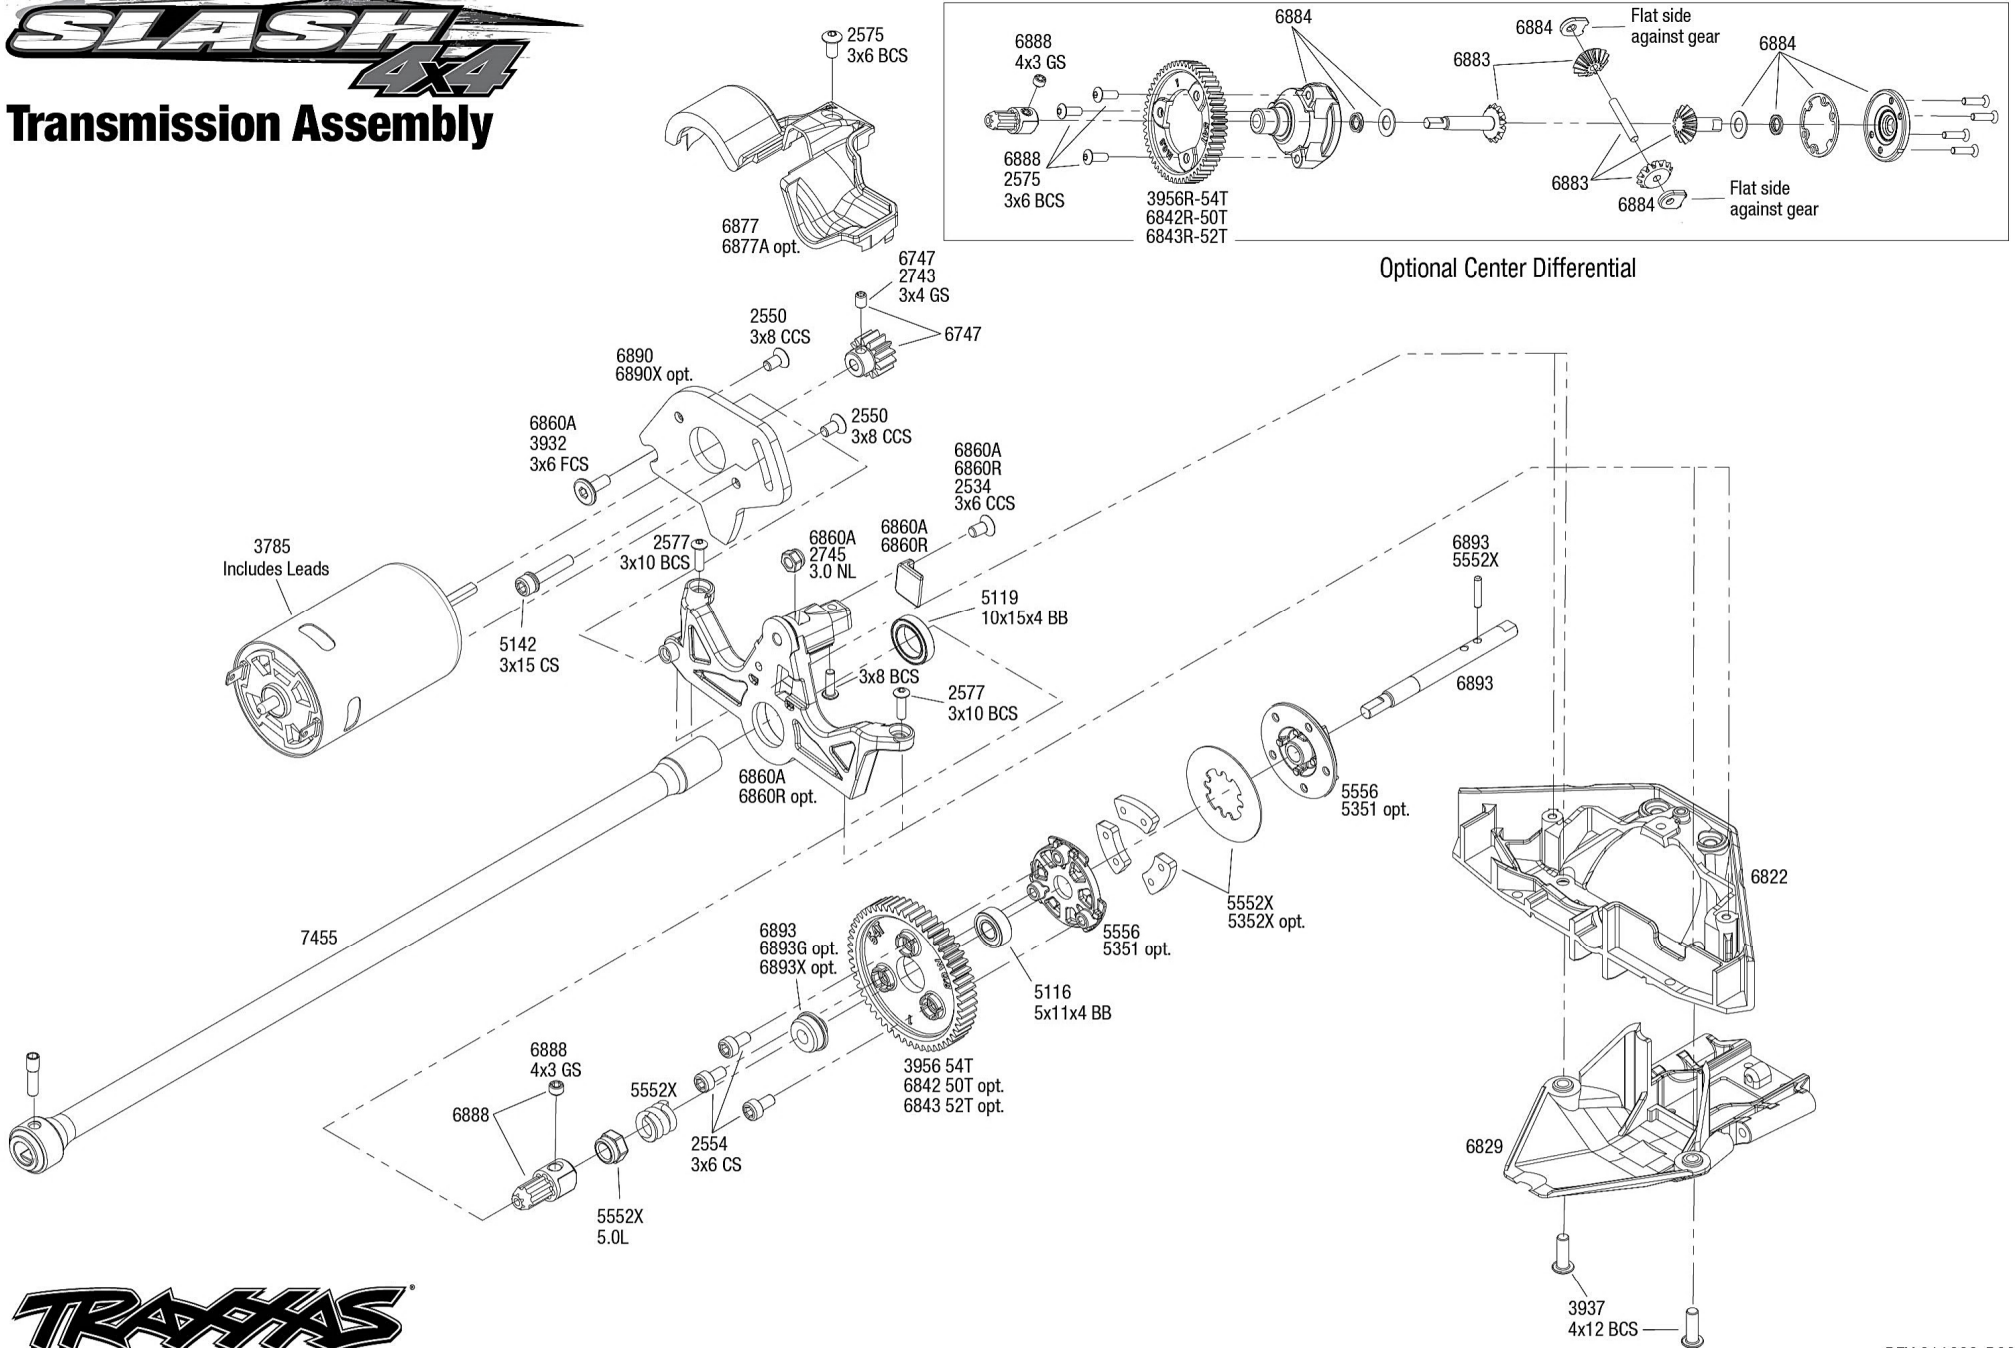

See Parts List for a complete listing of optional accessories.

REV 211203-R00

Driveshafts

Modular Assembly

Driveshaft Assembly

See Parts List for a complete listing of optional accessories.

Specifications on this page are subject to change without notice. Every attempt has been made to ensure the accuracy of this drawing; however, Traxxas cannot be held responsible for typographical or other errors.

REV 211203-R00

SLASH 4x4

Transmission Assembly

See Parts List for a complete listing of optional accessories.

REV 211203-R00
 Specifications on this page are subject to change without notice. Every attempt has been made to ensure the accuracy of this drawing; however, Traxxas cannot be held responsible for typographical or other errors.