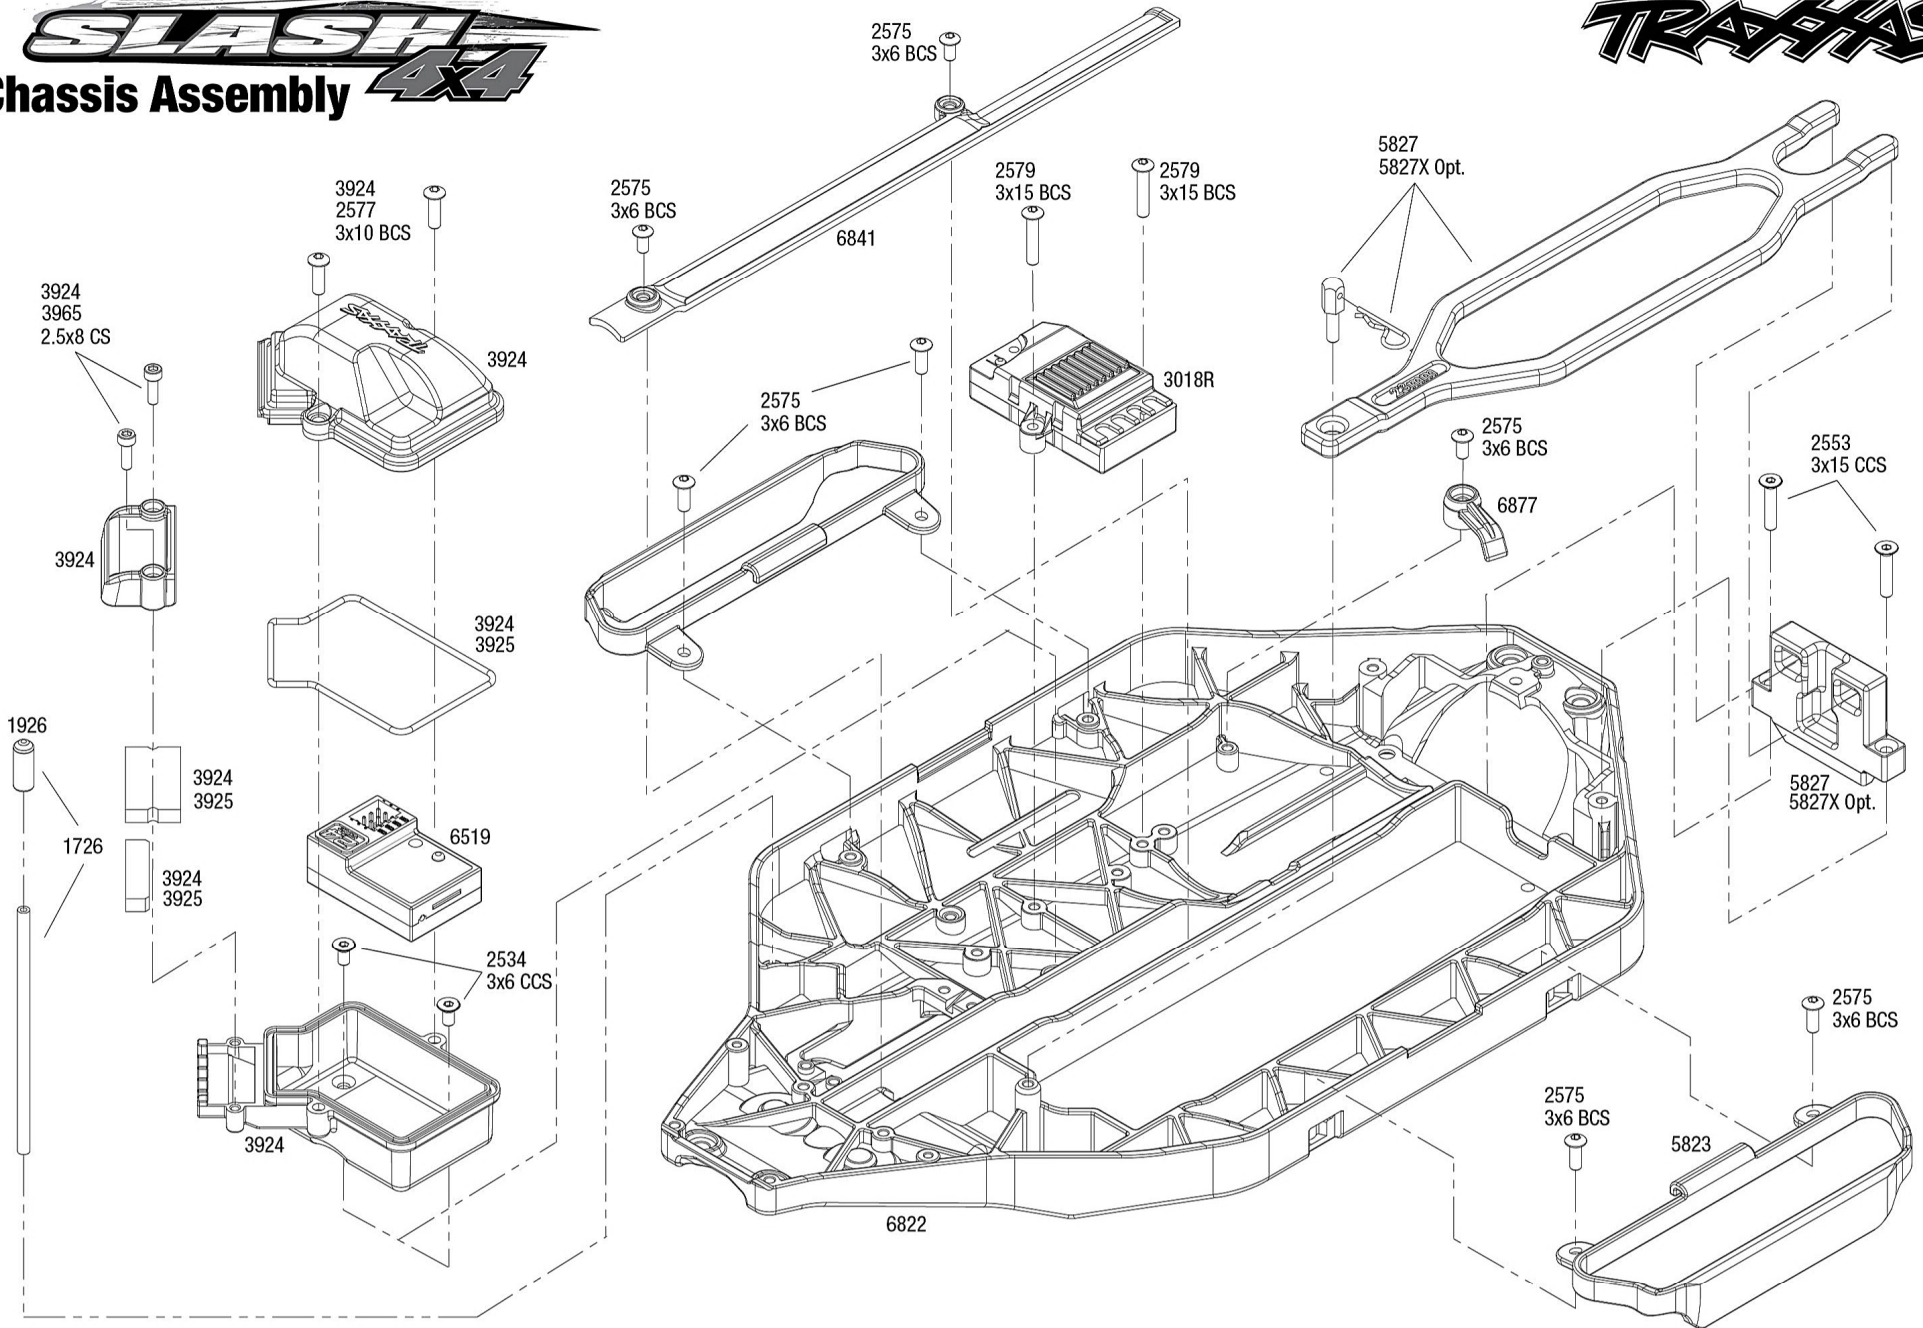

SLASH 4x4

Chassis Assembly

Specifications on this page are subject to change without notice. Every attempt has been made to ensure the accuracy of this drawing; however, Traxxas cannot be held responsible for typographical or other errors.

See Parts List for a complete listing of optional accessories.

REV 211203-R00

Driveshafts

Modular Assembly

Driveshaft Assembly

See Parts List for a complete listing of optional accessories.

Specifications on this page are subject to change without notice. Every attempt has been made to ensure the accuracy of this drawing; however, Traxxas cannot be held responsible for typographical or other errors.

REV 211203-R00

SLASH 4x4

Transmission Assembly

See Parts List for a complete listing of optional accessories.

REV 211203-R00
 Specifications on this page are subject to change without notice. Every attempt has been made to ensure the accuracy of this drawing; however, Traxxas cannot be held responsible for typographical or other errors.