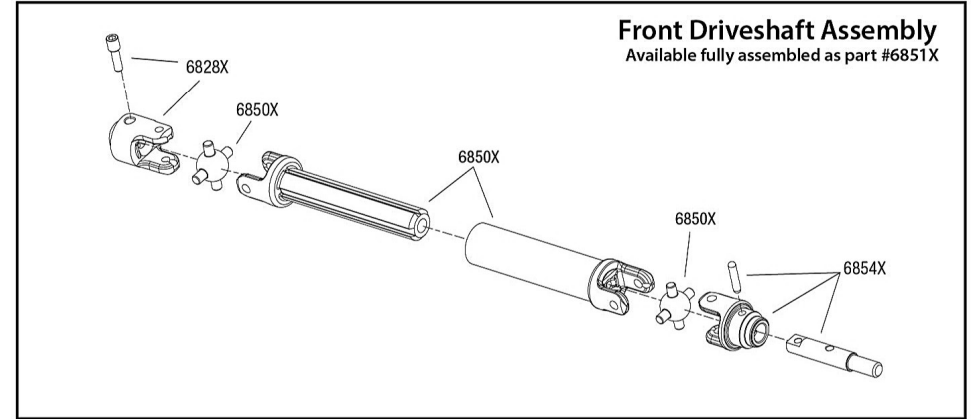

SLASH 4x4

Chassis Assembly

Specifications on this page are subject to change without notice. Every attempt has been made to ensure the accuracy of this drawing; however, Traxxas cannot be held responsible for typographical or other errors.

See Parts List for a complete listing of optional accessories.

REV 211203-R00

Driveshafts

Modular Assembly

Driveshaft Assembly

See Parts List for a complete listing of optional accessories.

Specifications on this page are subject to change without notice. Every attempt has been made to ensure the accuracy of this drawing; however, Traxxas cannot be held responsible for typographical or other errors.

REV 211203-R00

SLASH 4x4

Transmission Assembly

See Parts List for a complete listing of optional accessories.

REV 211203-R00
 Specifications on this page are subject to change without notice. Every attempt has been made to ensure the accuracy of this drawing; however, Traxxas cannot be held responsible for typographical or other errors.