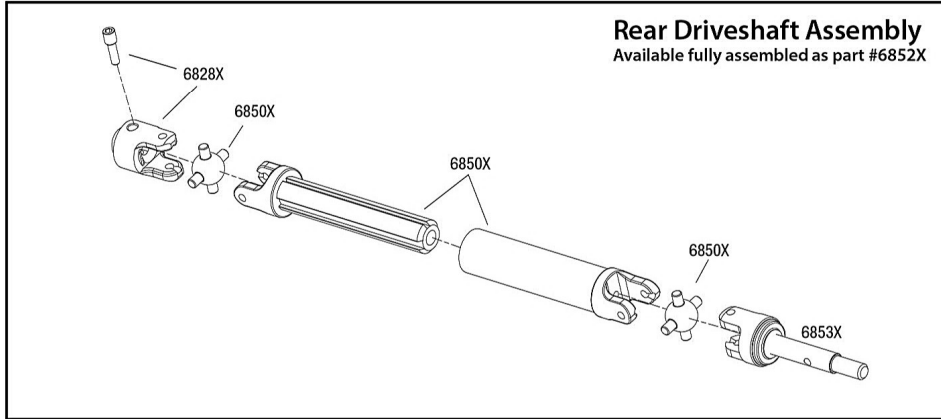

SLASH 4x4

Chassis Assembly

Specifications on this page are subject to change without notice. Every attempt has been made to ensure the accuracy of this drawing; however, Traxxas cannot be held responsible for typographical or other errors.

See Parts List for a complete listing of optional accessories.

REV 211203-R00

Driveshafts

Modular Assembly

Driveshaft Assembly

See Parts List for a complete listing of optional accessories.

Specifications on this page are subject to change without notice. Every attempt has been made to ensure the accuracy of this drawing; however, Traxxas cannot be held responsible for typographical or other errors.

REV 211203-R00

SLASH 4x4

Transmission Assembly

See Parts List for a complete listing of optional accessories.

REV 211203-R00
 Specifications on this page are subject to change without notice. Every attempt has been made to ensure the accuracy of this drawing; however, Traxxas cannot be held responsible for typographical or other errors.