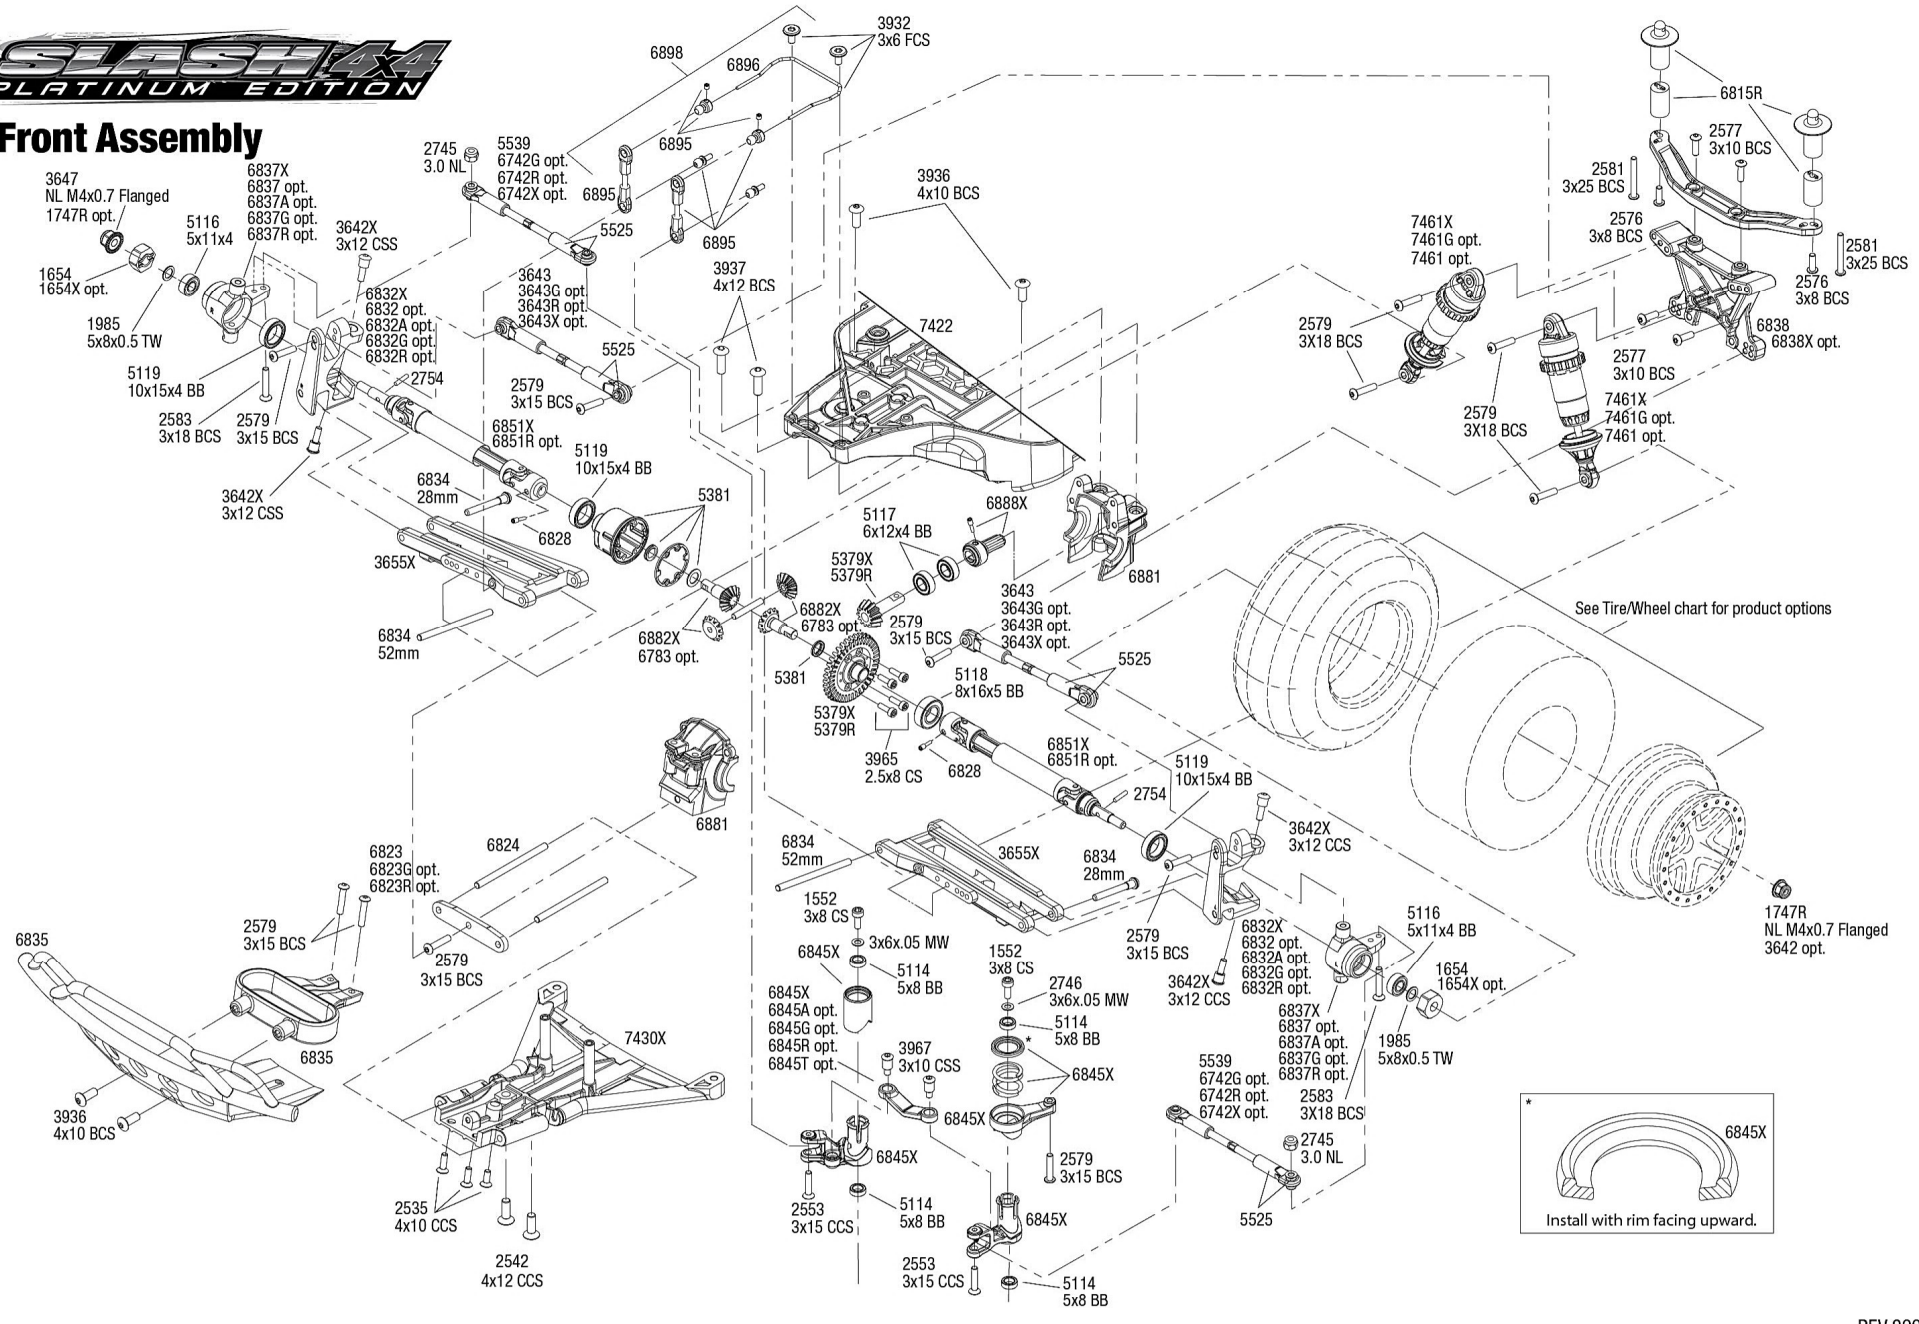

Chassis Assembly

Servo Horn Position

See Parts List for a complete listing of optional accessories.

Specifications on this page are subject to change without notice. Every attempt has been made to ensure the accuracy of this drawing; however, Traxxas cannot be held responsible for typographical or other errors.

Driveshafts

Modular Assembly

SLASH4X PLATINUM EDITION

Front Assembly

See Parts List for a complete listing of optional accessories.

Specifications on this page are subject to change without notice. Every attempt has been made to ensure the accuracy of this drawing; however, Traxxas cannot be held responsible for typographical or other errors.

REV 200807-R17

Rear Assembly

Transmission Assembly

See Parts List for a complete listing of optional accessories.

REV 200807-R17
Specifications on this page are subject to change without notice. Every attempt has been made to ensure the accuracy of this drawing; however, Traxxas cannot be held responsible for typographical or other errors.