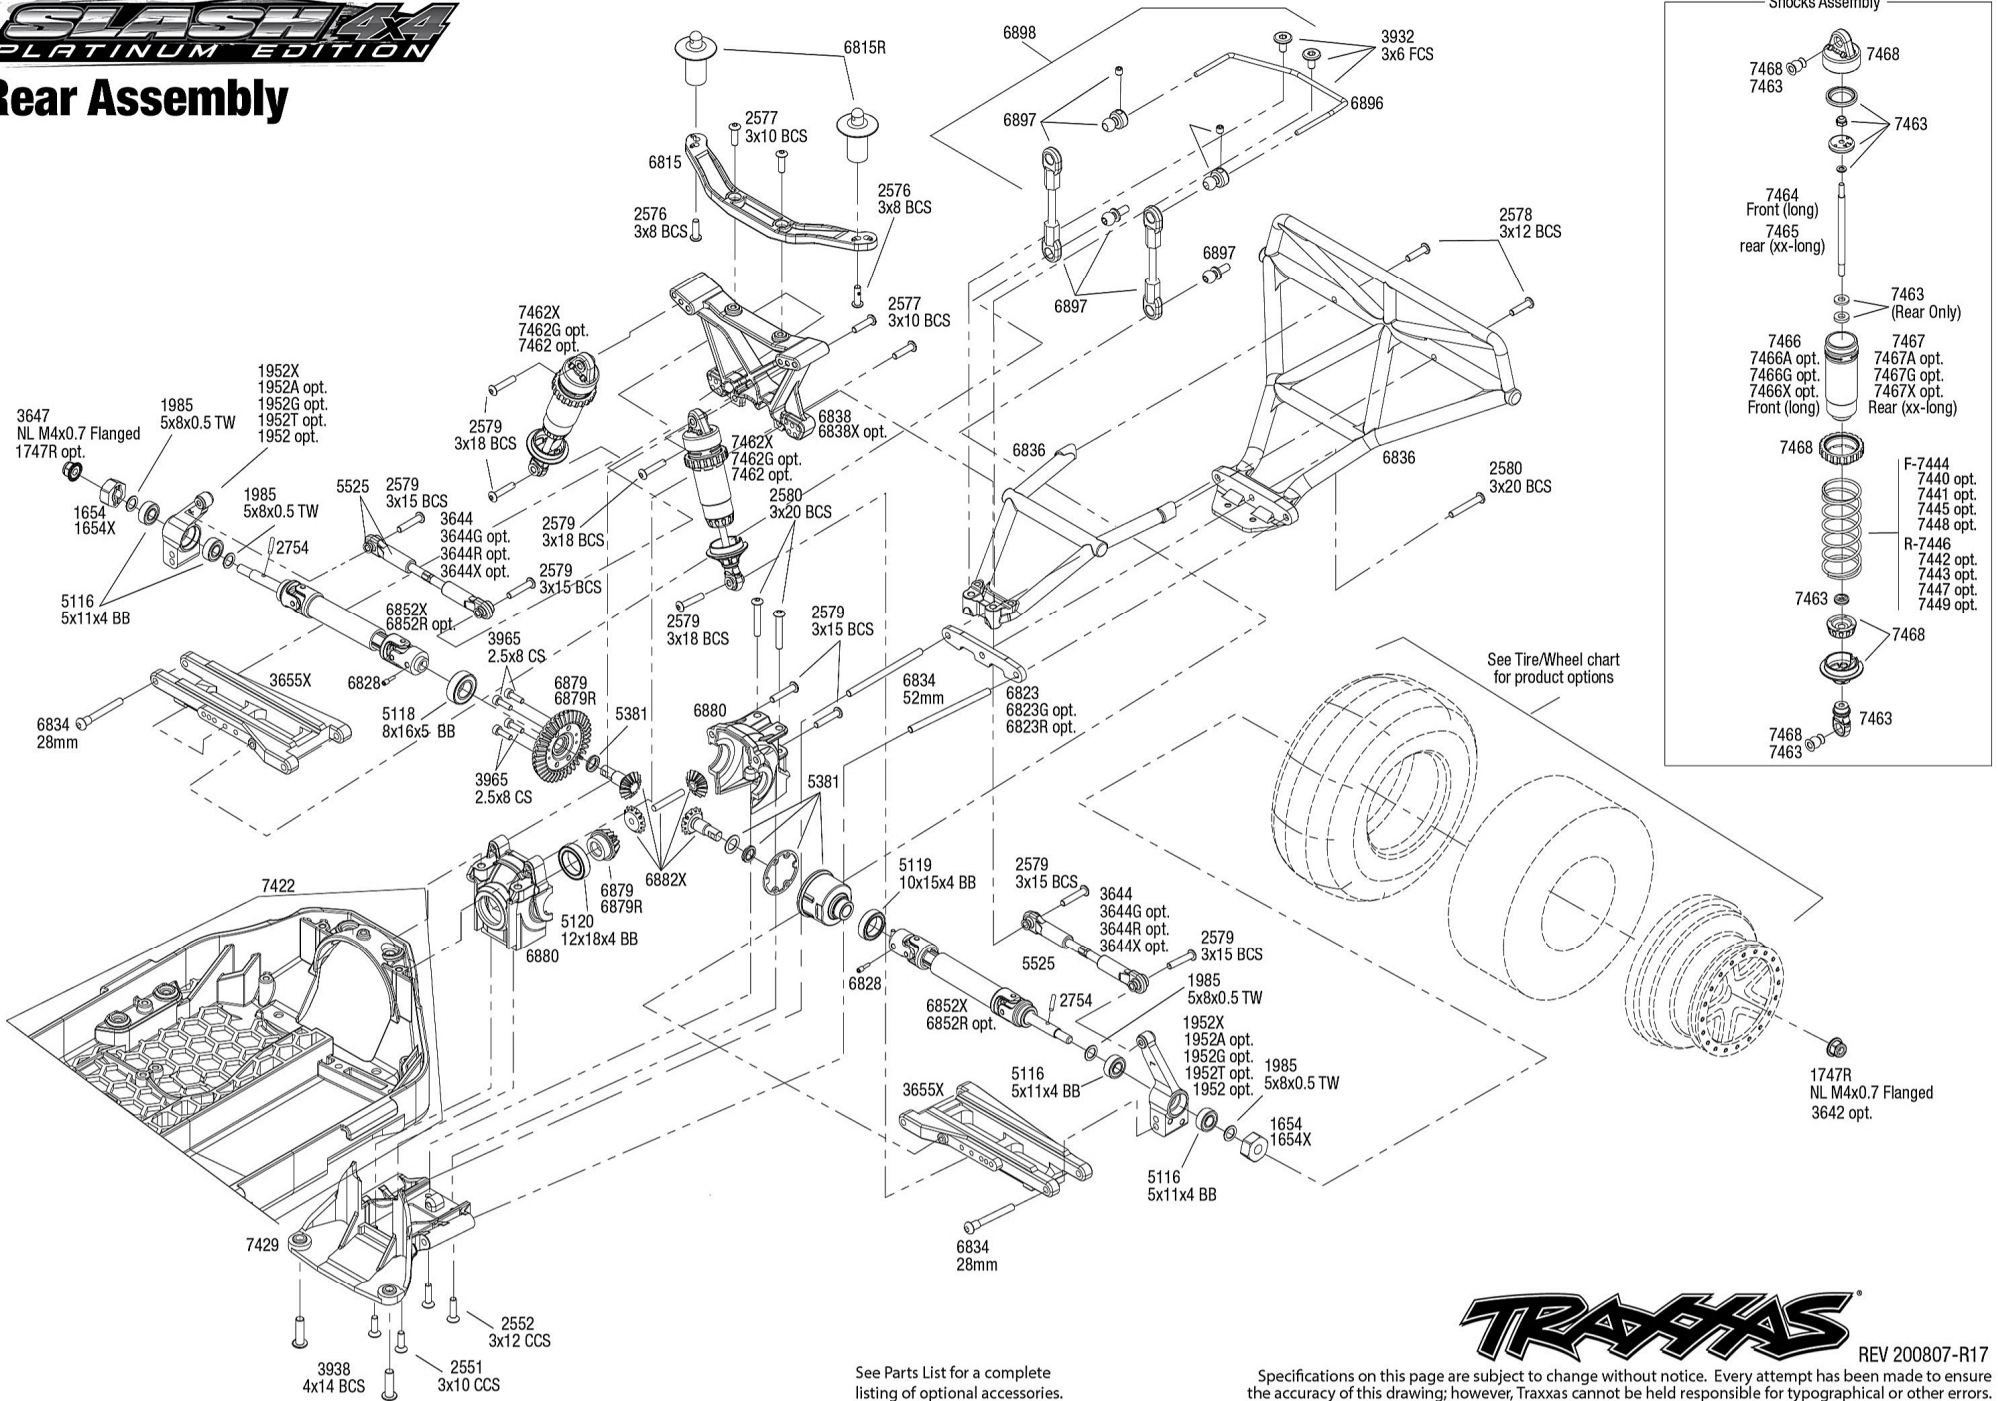

Chassis Assembly

Servo Horn Position

See Parts List for a complete listing of optional accessories.

Specifications on this page are subject to change without notice. Every attempt has been made to ensure the accuracy of this drawing; however, Traxxas cannot be held responsible for typographical or other errors.

Driveshafts

Modular Assembly

SLASH4X PLATINUM EDITION

Front Assembly

See Parts List for a complete listing of optional accessories.

Specifications on this page are subject to change without notice. Every attempt has been made to ensure the accuracy of this drawing; however, Traxxas cannot be held responsible for typographical or other errors.

REV 200807-R17

Rear Assembly

Transmission Assembly

See Parts List for a complete listing of optional accessories.

REV 200807-R17
Specifications on this page are subject to change without notice. Every attempt has been made to ensure the accuracy of this drawing; however, Traxxas cannot be held responsible for typographical or other errors.