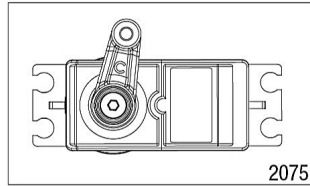

Chassis Assembly

Servo Horn Position

See Parts List for a complete listing of optional accessories.

Specifications on this page are subject to change without notice. Every attempt has been made to ensure the accuracy of this drawing; however, Traxxas cannot be held responsible for typographical or other errors.

REV 200807-R17

Rear Assembly

Transmission Assembly

See Parts List for a complete listing of optional accessories.

REV 200807-R17
Specifications on this page are subject to change without notice. Every attempt has been made to ensure the accuracy of this drawing; however, Traxxas cannot be held responsible for typographical or other errors.