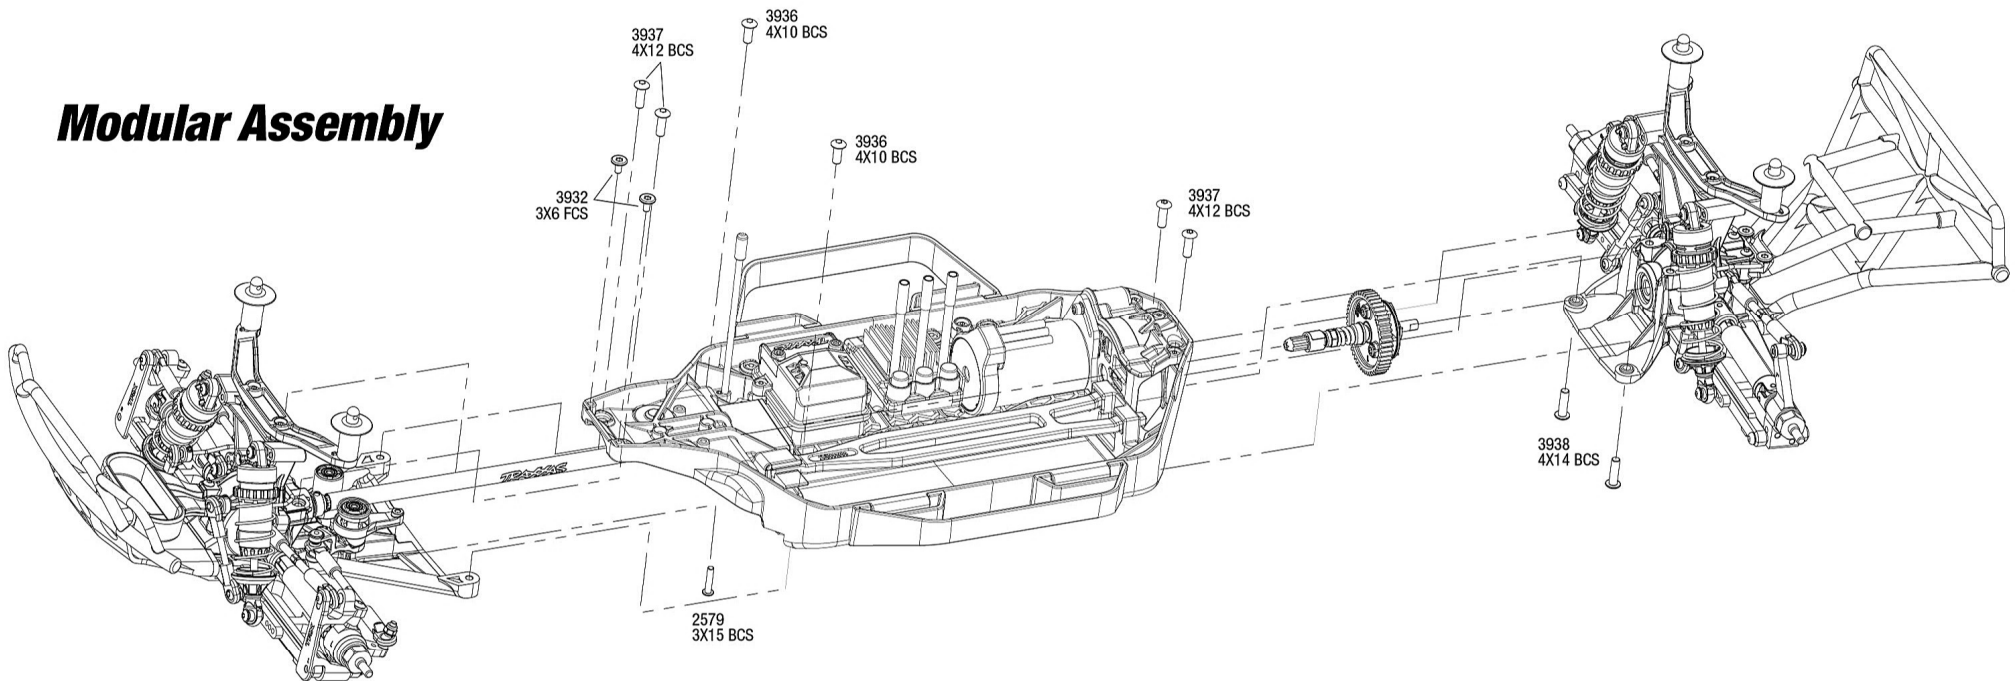

Chassis Assembly

Servo Horn Position

See Parts List for a complete listing of optional accessories.

Specifications on this page are subject to change without notice. Every attempt has been made to ensure the accuracy of this drawing; however, Traxxas cannot be held responsible for typographical or other errors.

Driveshafts

Modular Assembly

SLASH4X PLATINUM EDITION

Front Assembly

See Parts List for a complete listing of optional accessories.

Specifications on this page are subject to change without notice. Every attempt has been made to ensure the accuracy of this drawing; however, Traxxas cannot be held responsible for typographical or other errors.

REV 200807-R17

Rear Assembly

Transmission Assembly

See Parts List for a complete listing of optional accessories.

REV 200807-R17
Specifications on this page are subject to change without notice. Every attempt has been made to ensure the accuracy of this drawing; however, Traxxas cannot be held responsible for typographical or other errors.