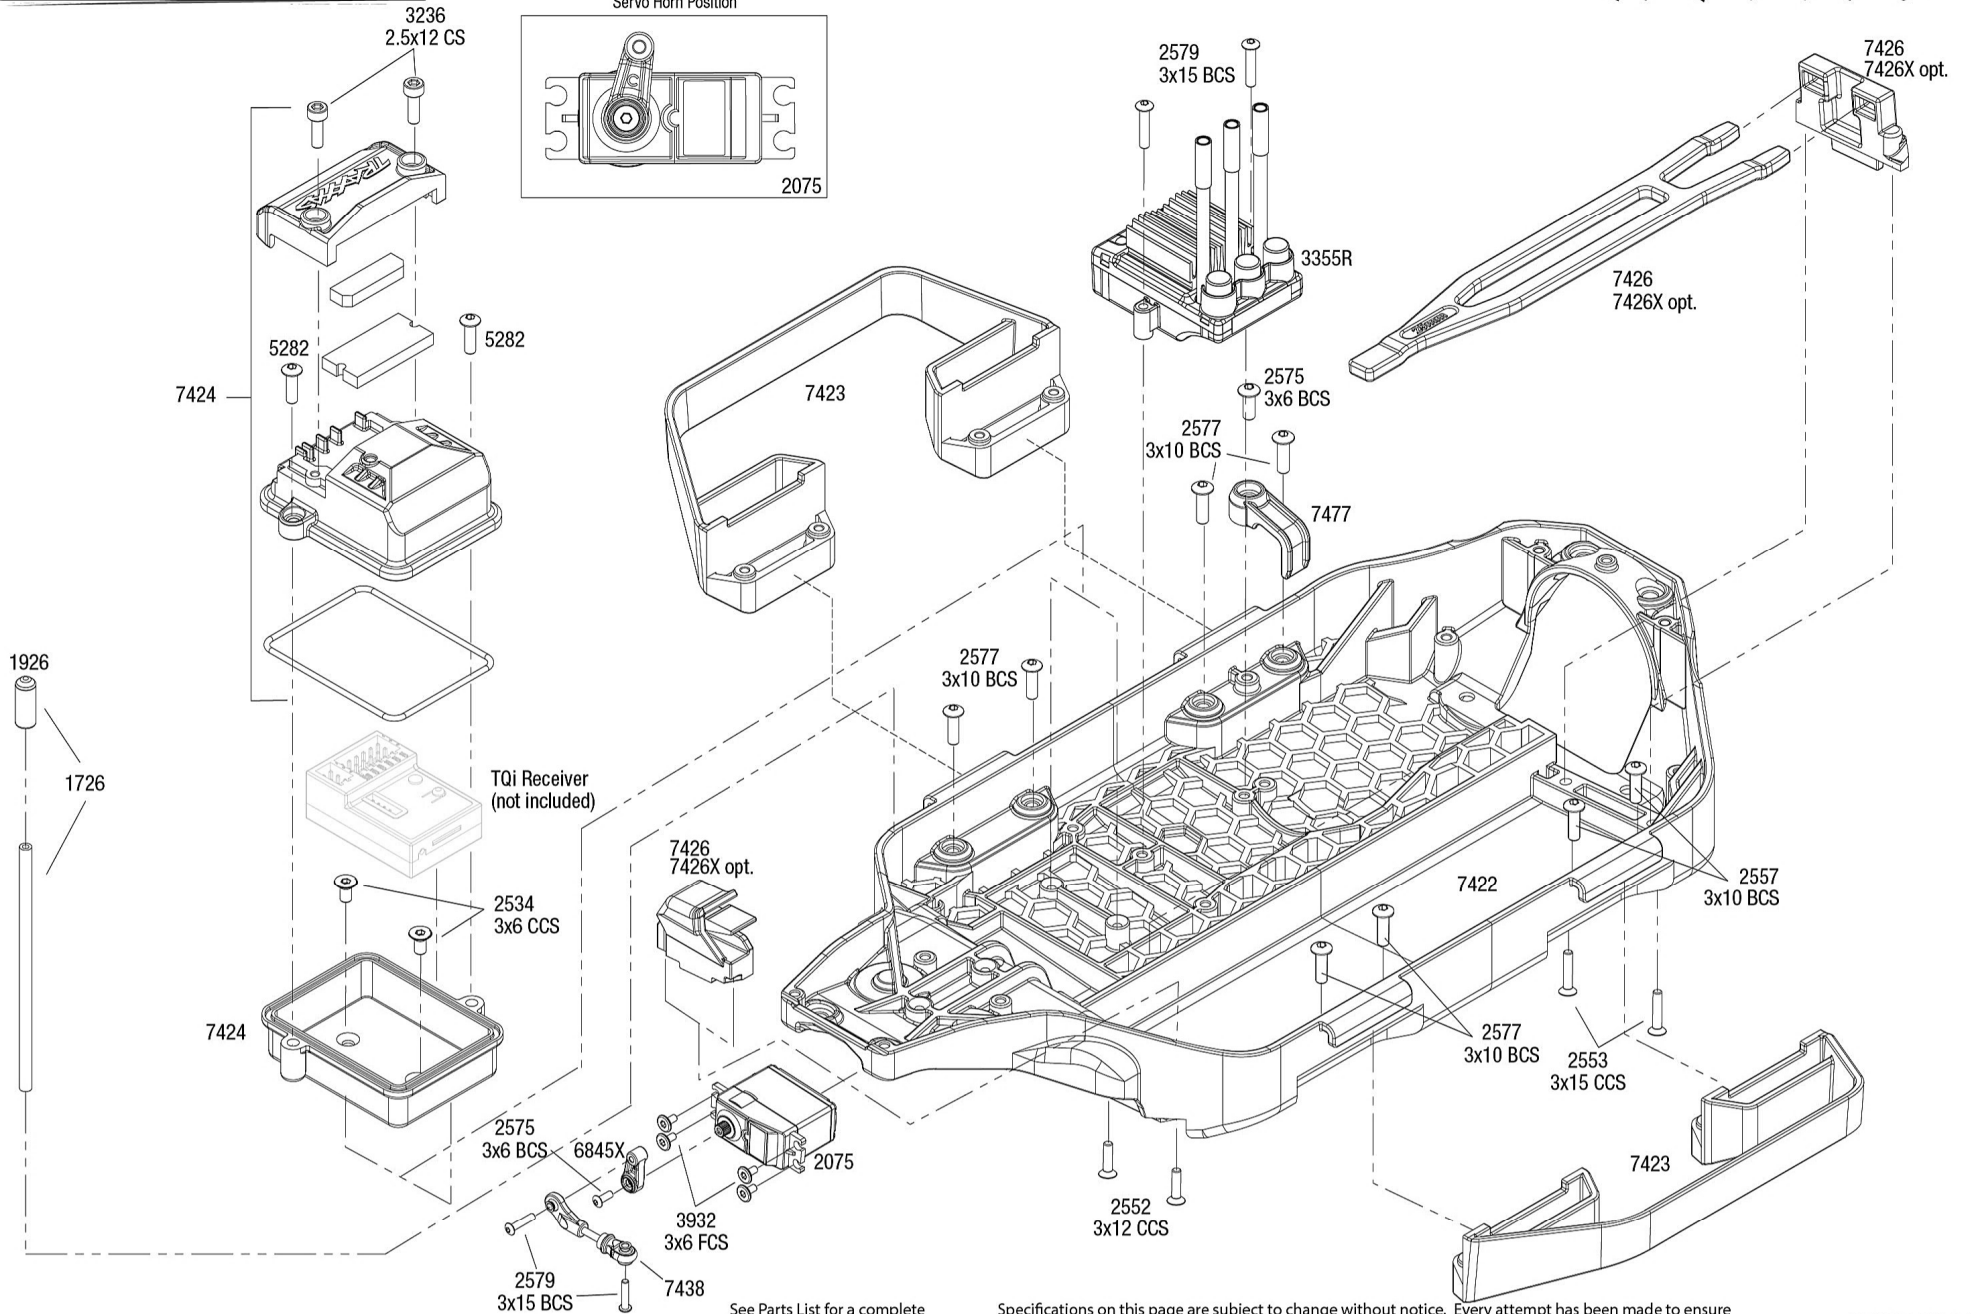

Chassis Assembly

Servo Horn Position

See Parts List for a complete listing of optional accessories.

Specifications on this page are subject to change without notice. Every attempt has been made to ensure the accuracy of this drawing; however, Traxxas cannot be held responsible for typographical or other errors.

Driveshafts

Modular Assembly

SLASH4X PLATINUM EDITION

Front Assembly

See Parts List for a complete listing of optional accessories.

Specifications on this page are subject to change without notice. Every attempt has been made to ensure the accuracy of this drawing; however, Traxxas cannot be held responsible for typographical or other errors.

REV 200807-R17

Rear Assembly

Transmission Assembly

See Parts List for a complete listing of optional accessories.

REV 200807-R17
Specifications on this page are subject to change without notice. Every attempt has been made to ensure the accuracy of this drawing; however, Traxxas cannot be held responsible for typographical or other errors.