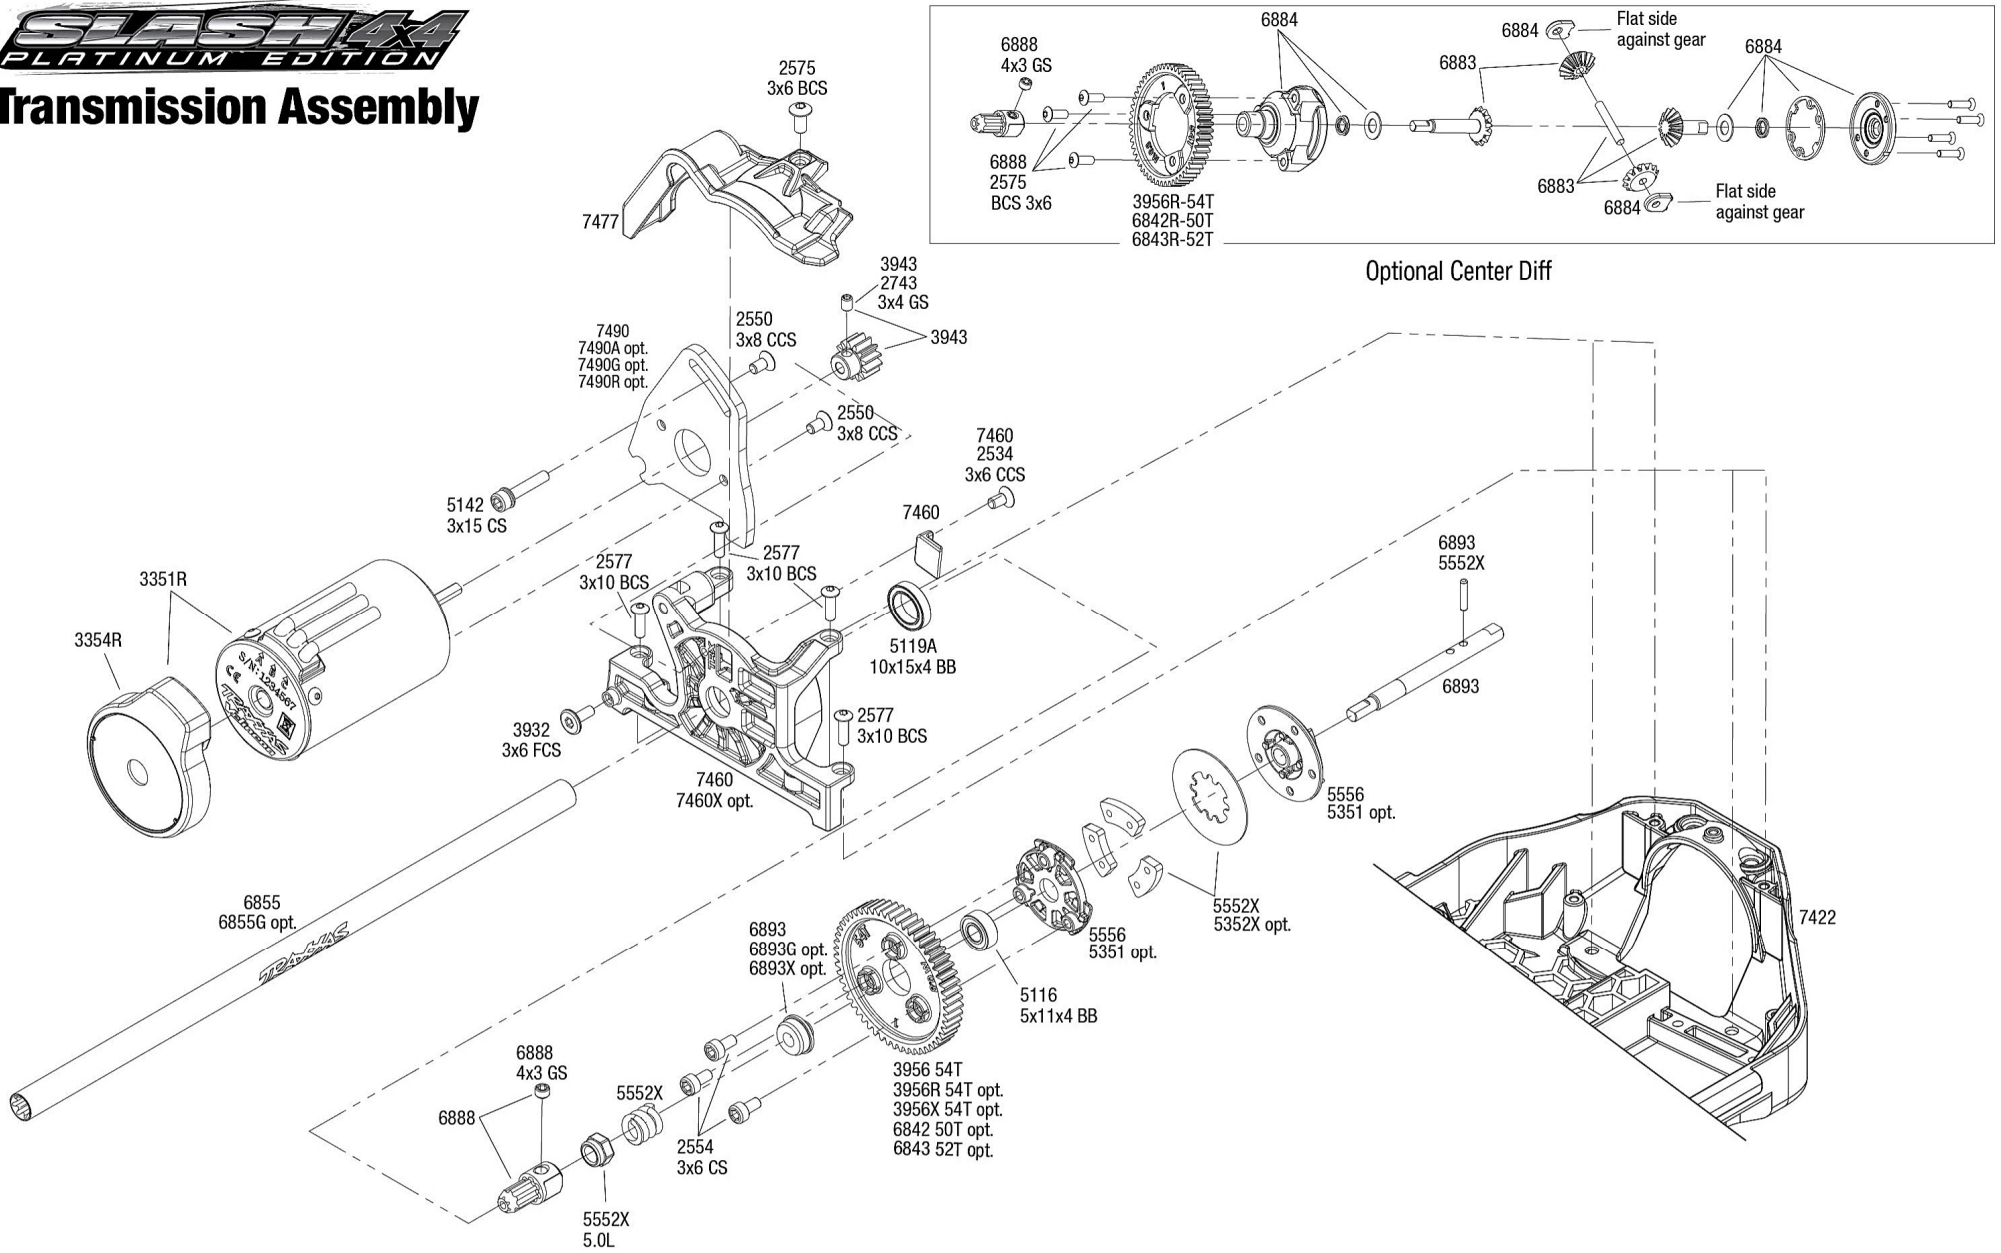

Chassis Assembly

Servo Horn Position

See Parts List for a complete listing of optional accessories.

Specifications on this page are subject to change without notice. Every attempt has been made to ensure the accuracy of this drawing; however, Traxxas cannot be held responsible for typographical or other errors.

REV 200807-R17

Rear Assembly

Transmission Assembly

See Parts List for a complete listing of optional accessories.

REV 200807-R17
Specifications on this page are subject to change without notice. Every attempt has been made to ensure the accuracy of this drawing; however, Traxxas cannot be held responsible for typographical or other errors.