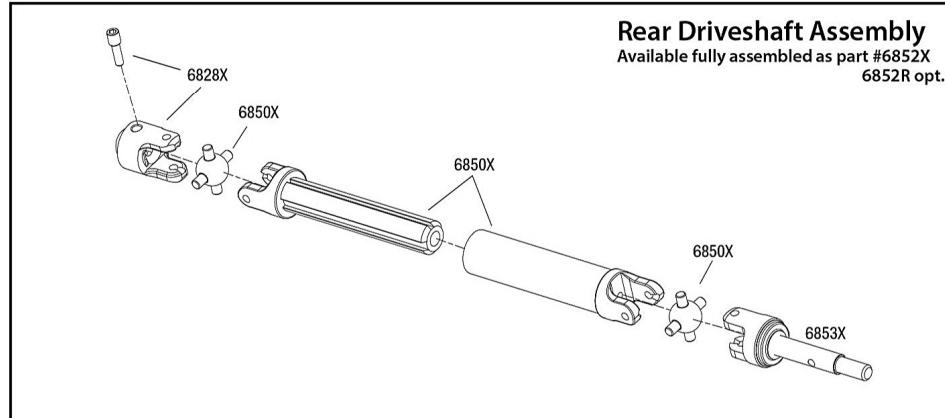

Driveshafts