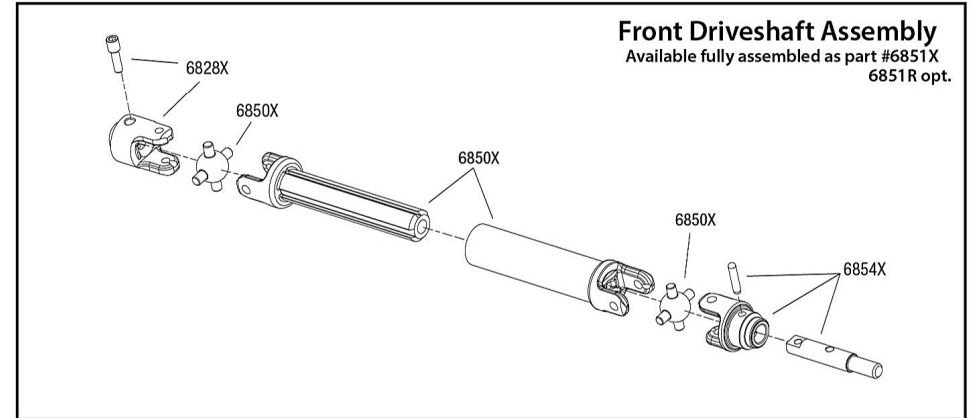

Chassis Assembly

Servo Horn Position

See Parts List for a complete listing of optional accessories.

Specifications on this page are subject to change without notice. Every attempt has been made to ensure the accuracy of this drawing; however, Traxxas cannot be held responsible for typographical or other errors.

Driveshafts

Modular Assembly

SLASH4X PLATINUM EDITION

Front Assembly

See Parts List for a complete listing of optional accessories.

Specifications on this page are subject to change without notice. Every attempt has been made to ensure the accuracy of this drawing; however, Traxxas cannot be held responsible for typographical or other errors.

REV 200807-R17

Rear Assembly

Transmission Assembly

See Parts List for a complete listing of optional accessories.

REV 200807-R17
Specifications on this page are subject to change without notice. Every attempt has been made to ensure the accuracy of this drawing; however, Traxxas cannot be held responsible for typographical or other errors.