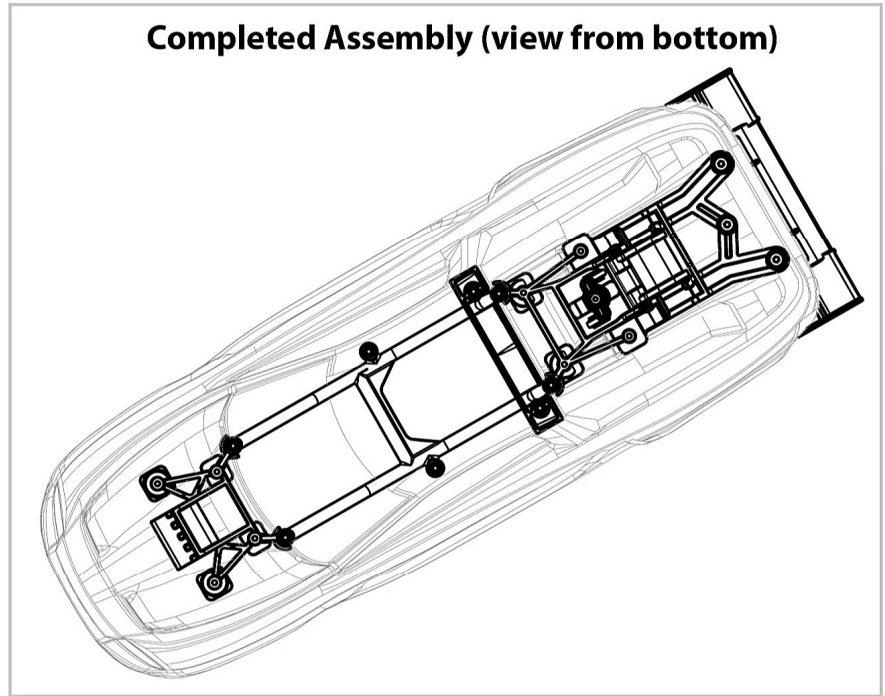

RUSTLER Body Assembly 4x4

REV 220110-R01

Specifications on this page are subject to change without notice. Every attempt has been made to ensure the accuracy of this drawing; however, Traxxas cannot be held responsible for typographical or other errors.

See Parts List for a complete listing of optional accessories.

Driveshafts

Modular Assembly

REV 220110-R01
See Parts List for a complete listing of optional accessories.

Specifications on this page are subject to change without notice. Every attempt has been made to ensure the accuracy of this drawing; however, Traxxas cannot be held responsible for typographical or other errors.

REV 220110-R01

RUSTLER

Transmission Assembly 4x4

See Parts List for a complete listing of optional accessories.

REV 220110-R01
Specifications on this page are subject to change without notice. Every attempt has been made to ensure the accuracy of this drawing; however, Traxxas cannot be held responsible for typographical or other errors.