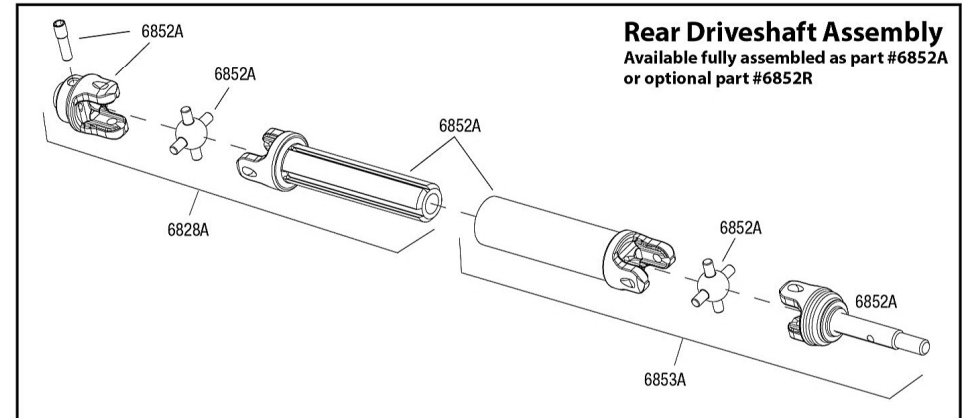

RUSTLER Body Assembly 4x4

REV 220110-R01

Specifications on this page are subject to change without notice. Every attempt has been made to ensure the accuracy of this drawing; however, Traxxas cannot be held responsible for typographical or other errors.

See Parts List for a complete listing of optional accessories.

Driveshafts

Modular Assembly

REV 220110-R01
See Parts List for a complete listing of optional accessories.

Specifications on this page are subject to change without notice. Every attempt has been made to ensure the accuracy of this drawing; however, Traxxas cannot be held responsible for typographical or other errors.

REV 220110-R01

RUSTLER

Transmission Assembly 4x4

See Parts List for a complete listing of optional accessories.

REV 220110-R01
Specifications on this page are subject to change without notice. Every attempt has been made to ensure the accuracy of this drawing; however, Traxxas cannot be held responsible for typographical or other errors.