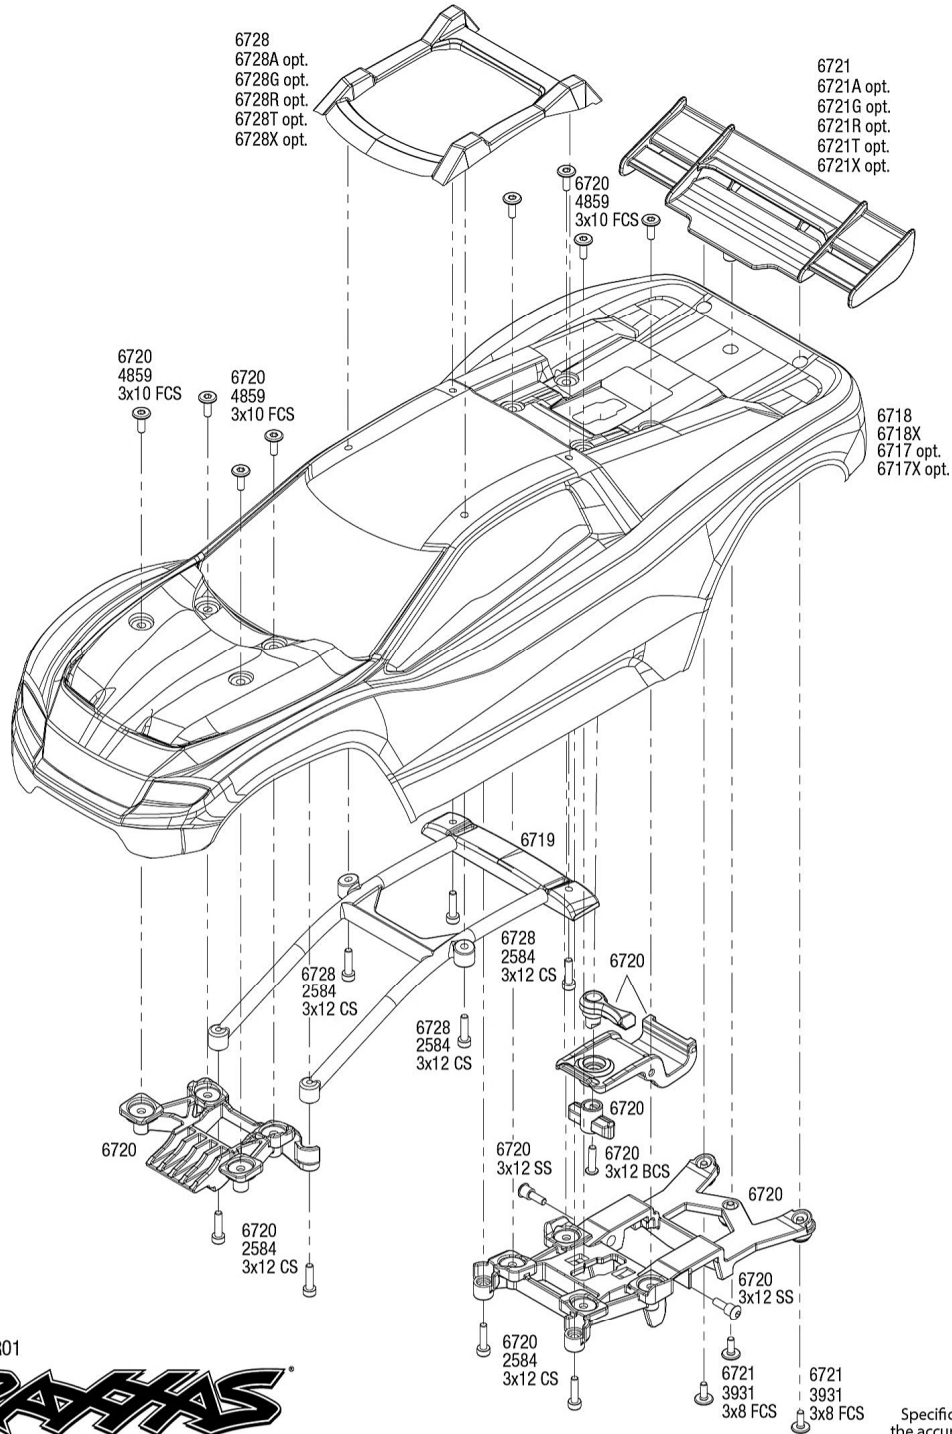

RUSTLER Body Assembly 4x4

REV 220110-R01

Specifications on this page are subject to change without notice. Every attempt has been made to ensure the accuracy of this drawing; however, Traxxas cannot be held responsible for typographical or other errors.

See Parts List for a complete listing of optional accessories.

Driveshafts

Modular Assembly

REV 220110-R01
See Parts List for a complete listing of optional accessories.

Specifications on this page are subject to change without notice. Every attempt has been made to ensure the accuracy of this drawing; however, Traxxas cannot be held responsible for typographical or other errors.

RUSTLER Front Assembly 4x4

RUSTLER 4x4

Rear Assembly

See Parts List for a complete listing of optional accessories.

Specifications on this page are subject to change without notice. Every attempt has been made to ensure the accuracy of this drawing; however, Traxxas cannot be held responsible for typographical or other errors.

REV 220110-R01

RUSTLER

Transmission Assembly 4x4

See Parts List for a complete listing of optional accessories.

REV 220110-R01
Specifications on this page are subject to change without notice. Every attempt has been made to ensure the accuracy of this drawing; however, Traxxas cannot be held responsible for typographical or other errors.