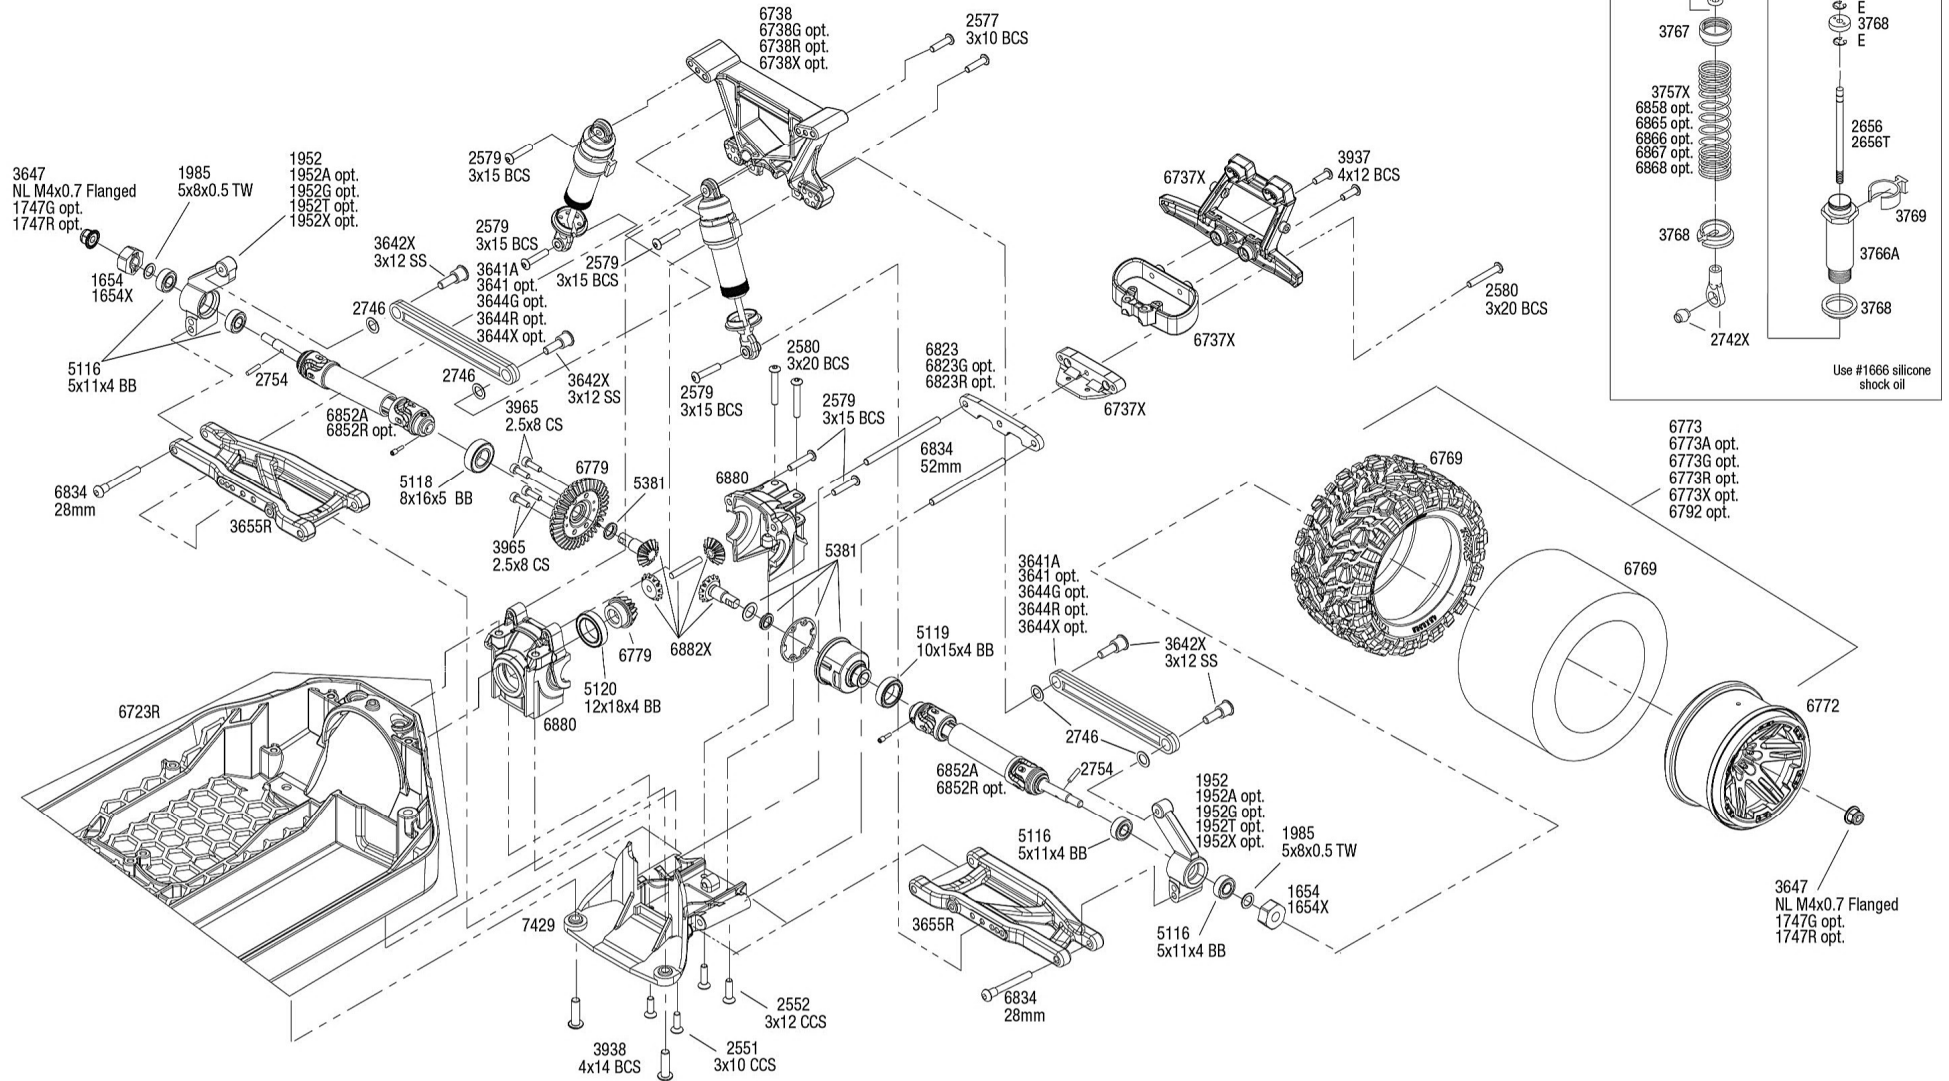

RUSTLER Body Assembly 4x4

REV 220110-R01

Specifications on this page are subject to change without notice. Every attempt has been made to ensure the accuracy of this drawing; however, Traxxas cannot be held responsible for typographical or other errors.

See Parts List for a complete listing of optional accessories.

Driveshafts

Modular Assembly

REV 220110-R01
See Parts List for a complete listing of optional accessories.

Specifications on this page are subject to change without notice. Every attempt has been made to ensure the accuracy of this drawing; however, Traxxas cannot be held responsible for typographical or other errors.

RUSTLER Front Assembly 4x4

RUSTLER 4x4

Rear Assembly

See Parts List for a complete listing of optional accessories.

Specifications on this page are subject to change without notice. Every attempt has been made to ensure the accuracy of this drawing; however, Traxxas cannot be held responsible for typographical or other errors.

REV 220110-R01

RUSTLER

Transmission Assembly 4x4

See Parts List for a complete listing of optional accessories.

REV 220110-R01
Specifications on this page are subject to change without notice. Every attempt has been made to ensure the accuracy of this drawing; however, Traxxas cannot be held responsible for typographical or other errors.