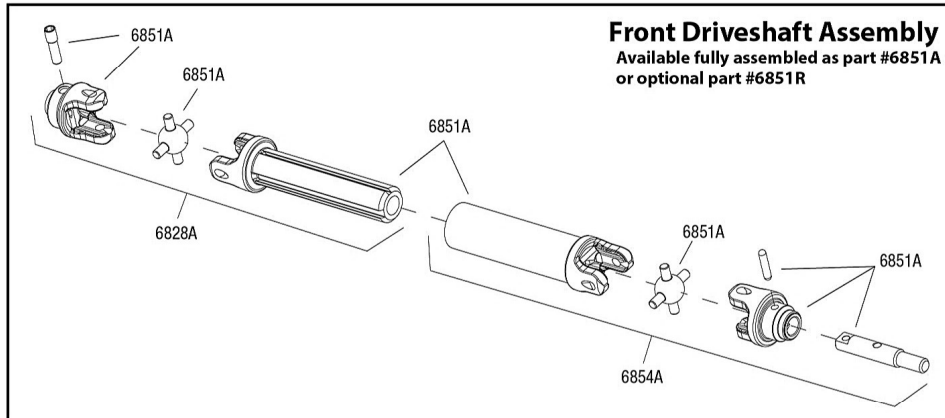

RUSTLER Body Assembly 4x4

REV 220110-R01

Specifications on this page are subject to change without notice. Every attempt has been made to ensure the accuracy of this drawing; however, Traxxas cannot be held responsible for typographical or other errors.

See Parts List for a complete listing of optional accessories.

Driveshafts

Modular Assembly

REV 220110-R01
See Parts List for a complete listing of optional accessories.

Specifications on this page are subject to change without notice. Every attempt has been made to ensure the accuracy of this drawing; however, Traxxas cannot be held responsible for typographical or other errors.

REV 220110-R01

RUSTLER

Transmission Assembly 4x4

See Parts List for a complete listing of optional accessories.

REV 220110-R01
Specifications on this page are subject to change without notice. Every attempt has been made to ensure the accuracy of this drawing; however, Traxxas cannot be held responsible for typographical or other errors.