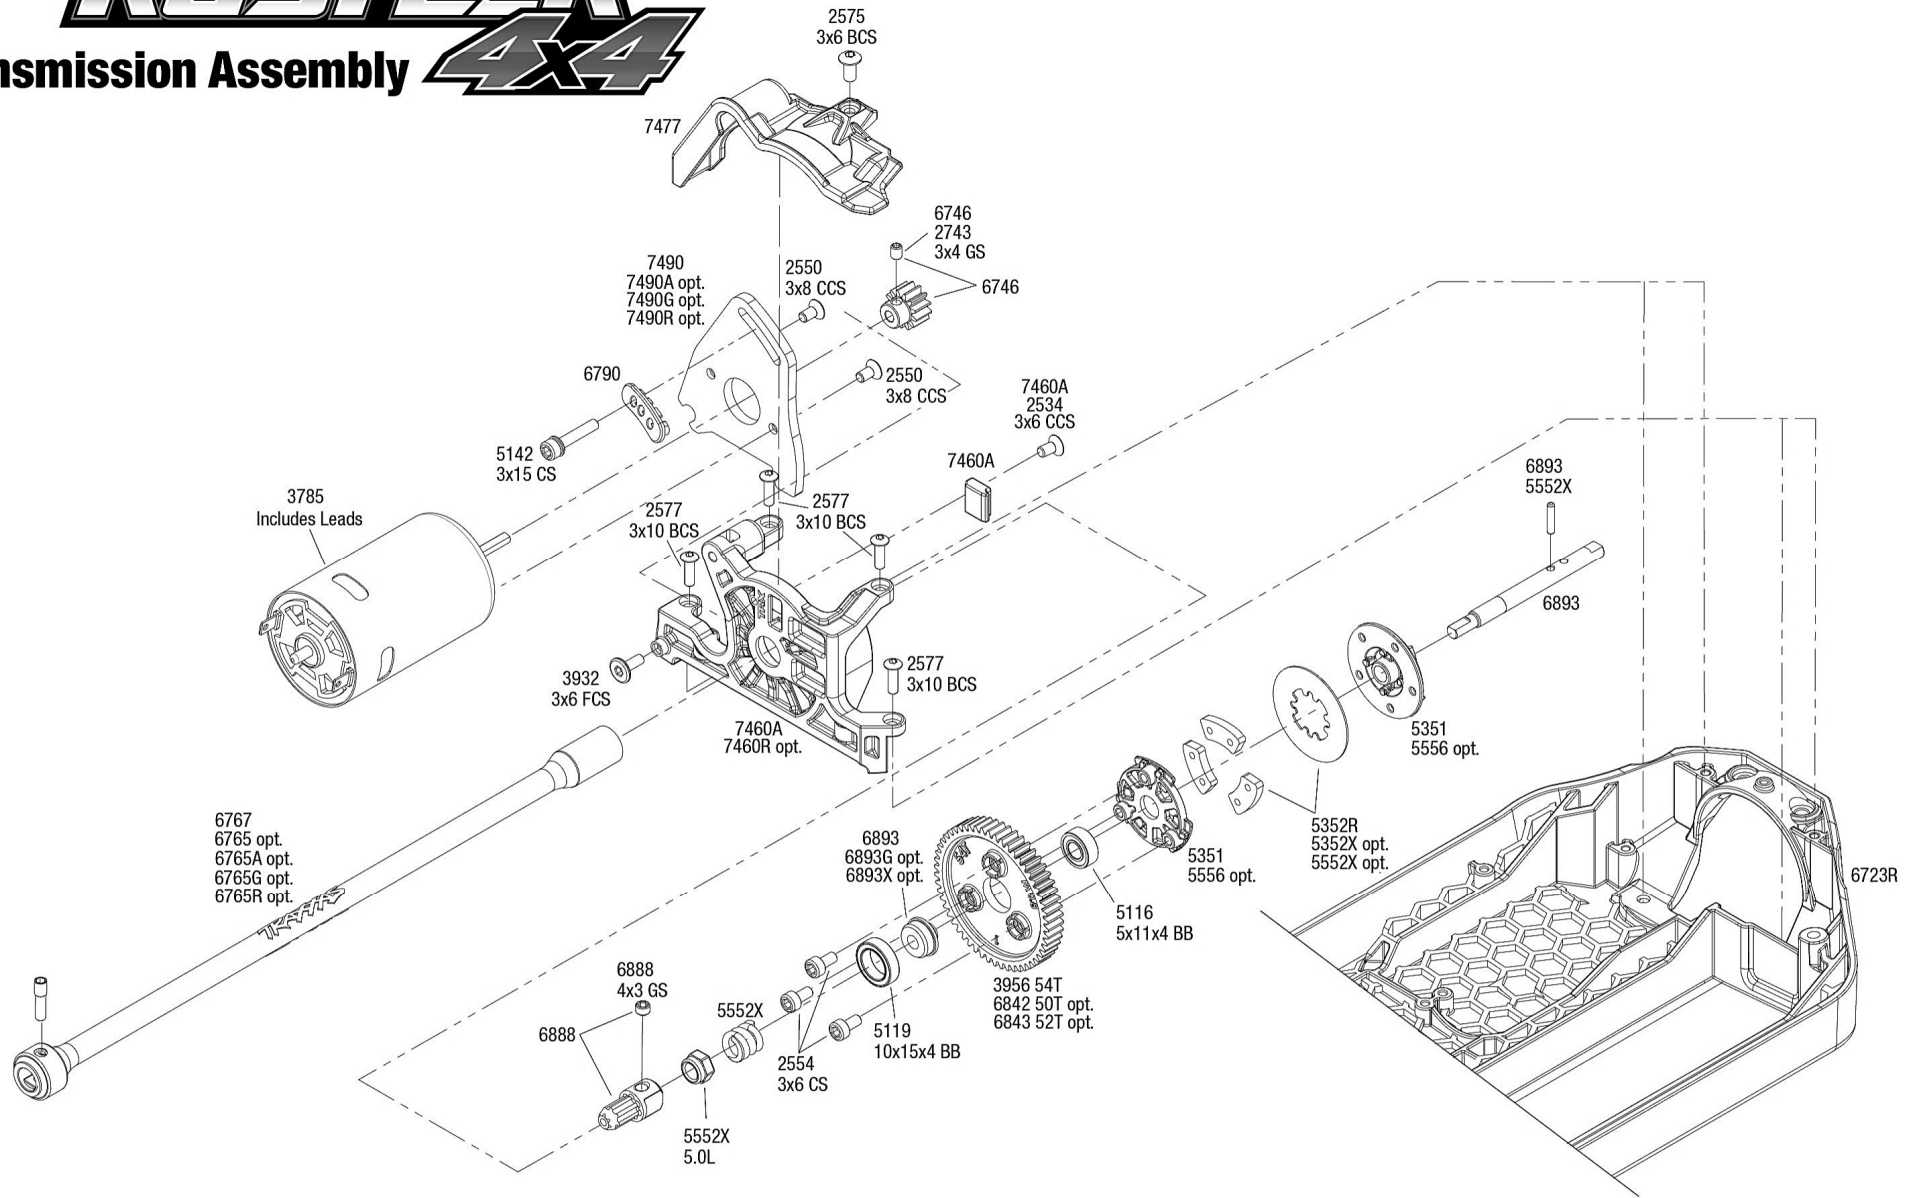

RUSTLER Body Assembly 4x4

REV 220110-R01

Specifications on this page are subject to change without notice. Every attempt has been made to ensure the accuracy of this drawing; however, Traxxas cannot be held responsible for typographical or other errors.

See Parts List for a complete listing of optional accessories.

Driveshafts

Modular Assembly

REV 220110-R01
See Parts List for a complete listing of optional accessories.

Specifications on this page are subject to change without notice. Every attempt has been made to ensure the accuracy of this drawing; however, Traxxas cannot be held responsible for typographical or other errors.

RUSTLER Front Assembly 4x4

RUSTLER 4x4

Rear Assembly

See Parts List for a complete listing of optional accessories.

Specifications on this page are subject to change without notice. Every attempt has been made to ensure the accuracy of this drawing; however, Traxxas cannot be held responsible for typographical or other errors.

REV 220110-R01

RUSTLER

Transmission Assembly 4x4

See Parts List for a complete listing of optional accessories.

REV 220110-R01
Specifications on this page are subject to change without notice. Every attempt has been made to ensure the accuracy of this drawing; however, Traxxas cannot be held responsible for typographical or other errors.