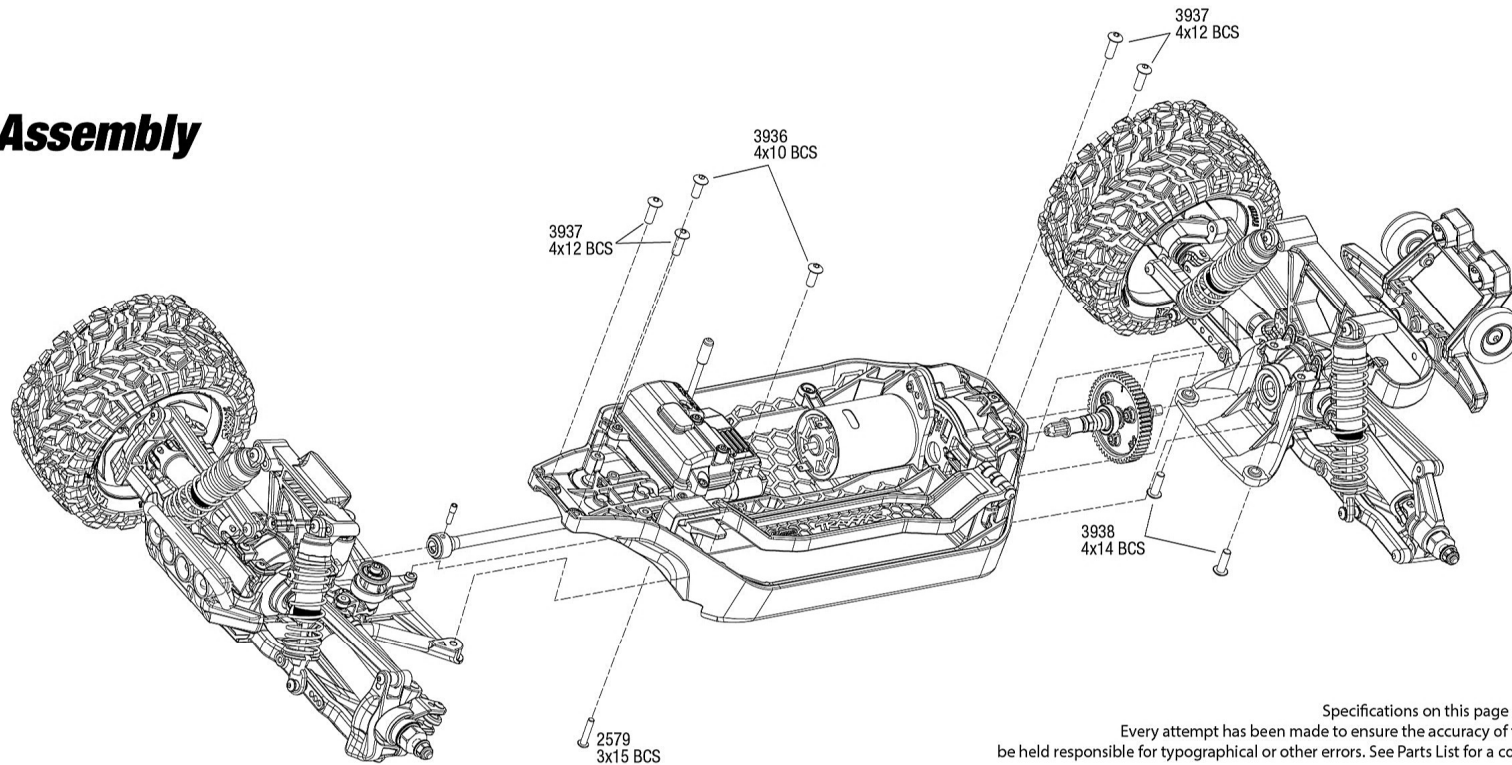

RUSTLER Body Assembly 4x4

REV 220110-R01

Specifications on this page are subject to change without notice. Every attempt has been made to ensure the accuracy of this drawing; however, Traxxas cannot be held responsible for typographical or other errors.

See Parts List for a complete listing of optional accessories.

Driveshafts

Modular Assembly

REV 220110-R01
See Parts List for a complete listing of optional accessories.

Specifications on this page are subject to change without notice. Every attempt has been made to ensure the accuracy of this drawing; however, Traxxas cannot be held responsible for typographical or other errors.

RUSTLER Front Assembly 4x4

RUSTLER 4x4

Rear Assembly

See Parts List for a complete listing of optional accessories.

Specifications on this page are subject to change without notice. Every attempt has been made to ensure the accuracy of this drawing; however, Traxxas cannot be held responsible for typographical or other errors.

REV 220110-R01

RUSTLER

Transmission Assembly 4x4

See Parts List for a complete listing of optional accessories.

REV 220110-R01
Specifications on this page are subject to change without notice. Every attempt has been made to ensure the accuracy of this drawing; however, Traxxas cannot be held responsible for typographical or other errors.