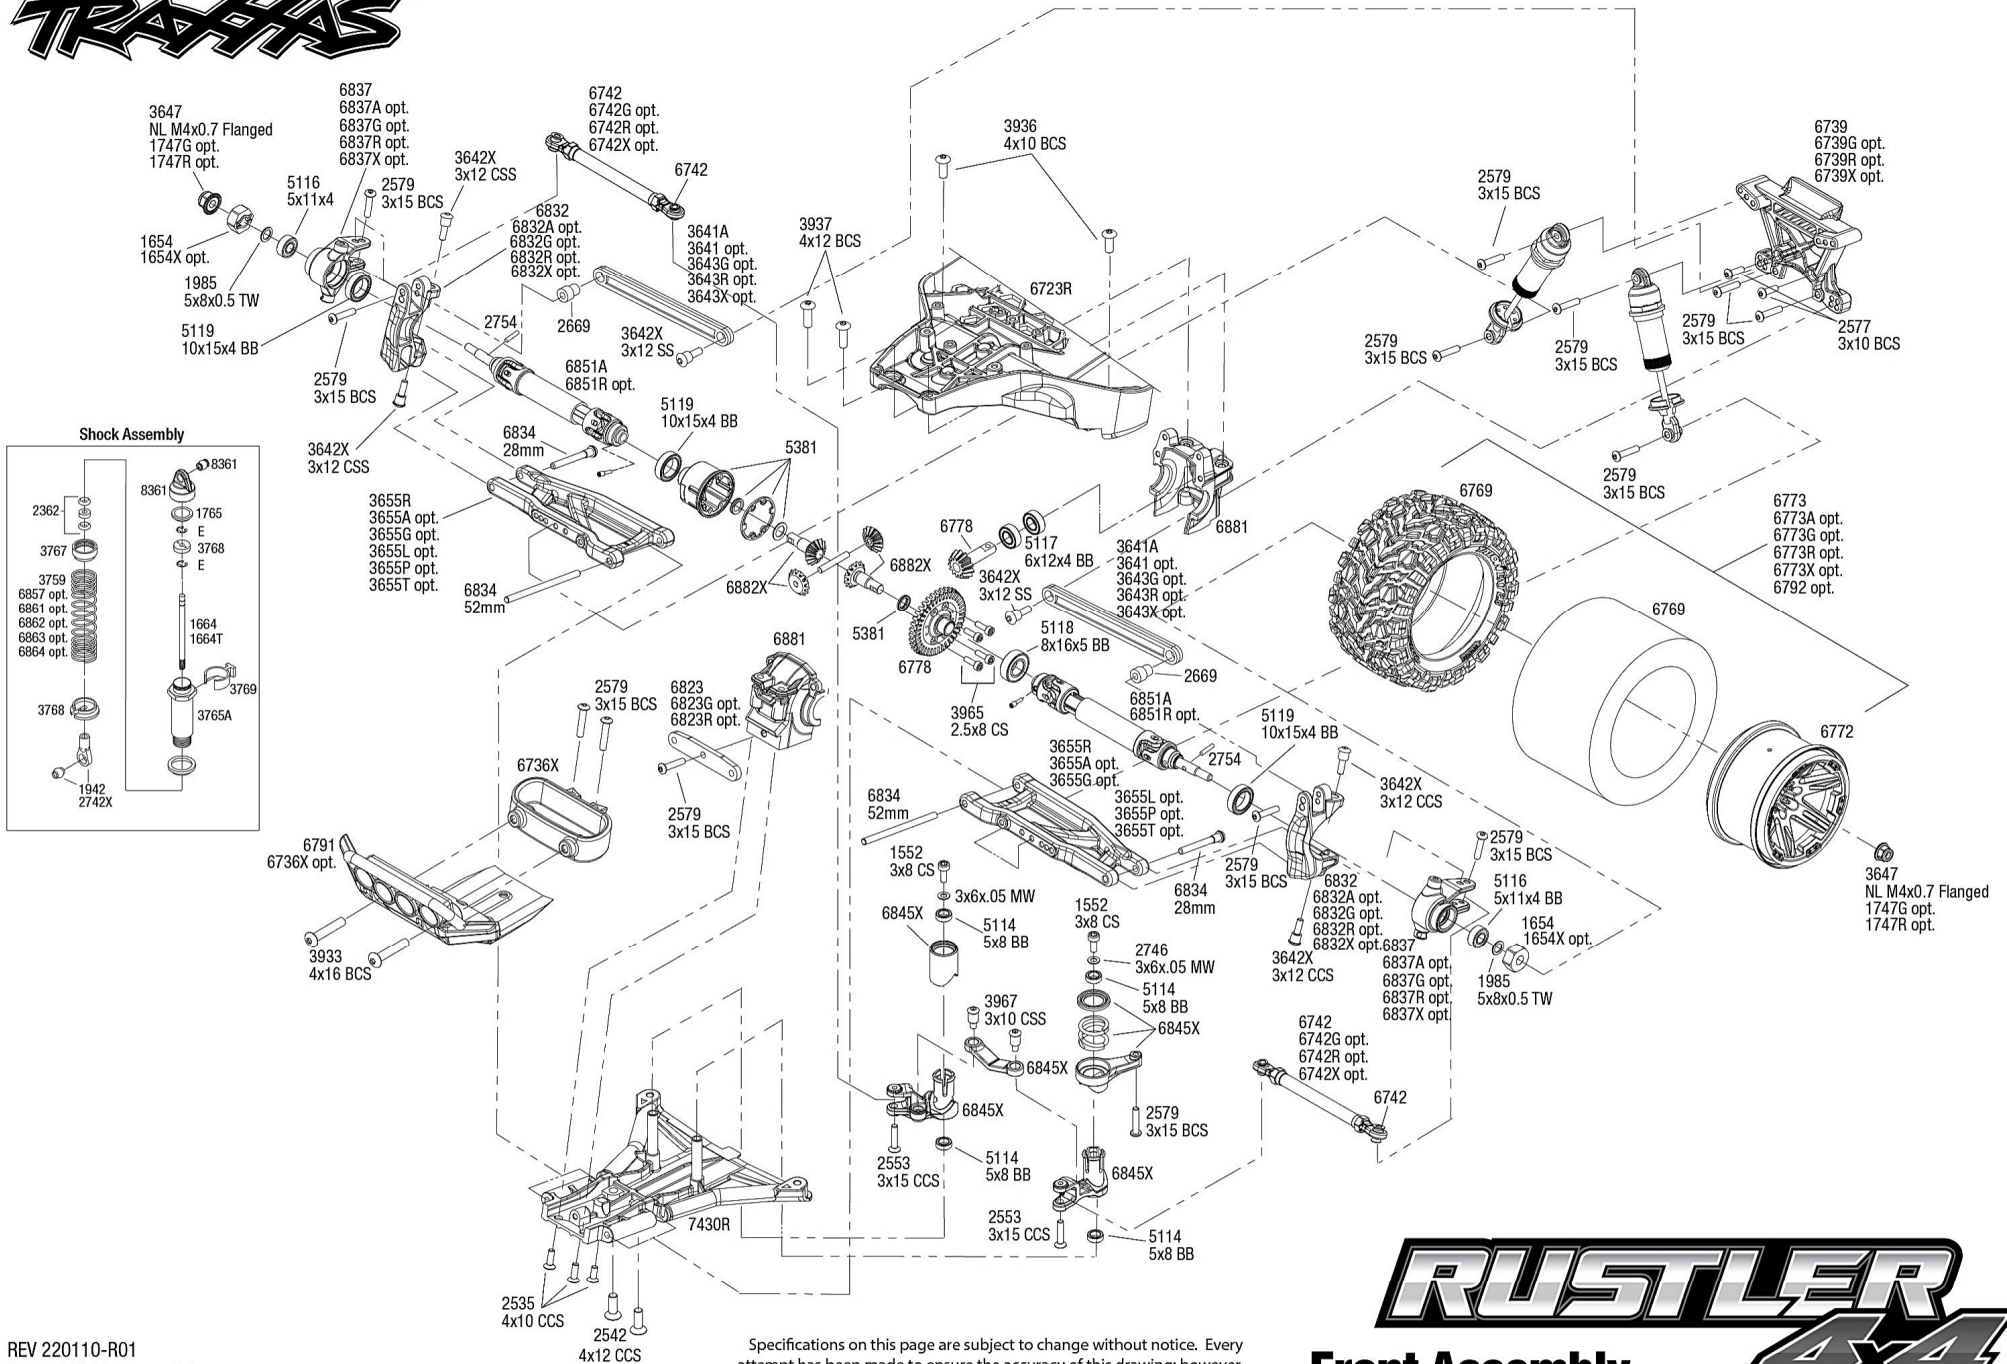

RUSTLER Body Assembly 4x4

REV 220110-R01

Specifications on this page are subject to change without notice. Every attempt has been made to ensure the accuracy of this drawing; however, Traxxas cannot be held responsible for typographical or other errors.

See Parts List for a complete listing of optional accessories.

Driveshafts

Modular Assembly

REV 220110-R01
See Parts List for a complete listing of optional accessories.

Specifications on this page are subject to change without notice. Every attempt has been made to ensure the accuracy of this drawing; however, Traxxas cannot be held responsible for typographical or other errors.

RUSTLER Front Assembly 4x4

RUSTLER 4x4

Rear Assembly

See Parts List for a complete listing of optional accessories.

Specifications on this page are subject to change without notice. Every attempt has been made to ensure the accuracy of this drawing; however, Traxxas cannot be held responsible for typographical or other errors.

REV 220110-R01

RUSTLER

Transmission Assembly 4x4

See Parts List for a complete listing of optional accessories.

REV 220110-R01
Specifications on this page are subject to change without notice. Every attempt has been made to ensure the accuracy of this drawing; however, Traxxas cannot be held responsible for typographical or other errors.