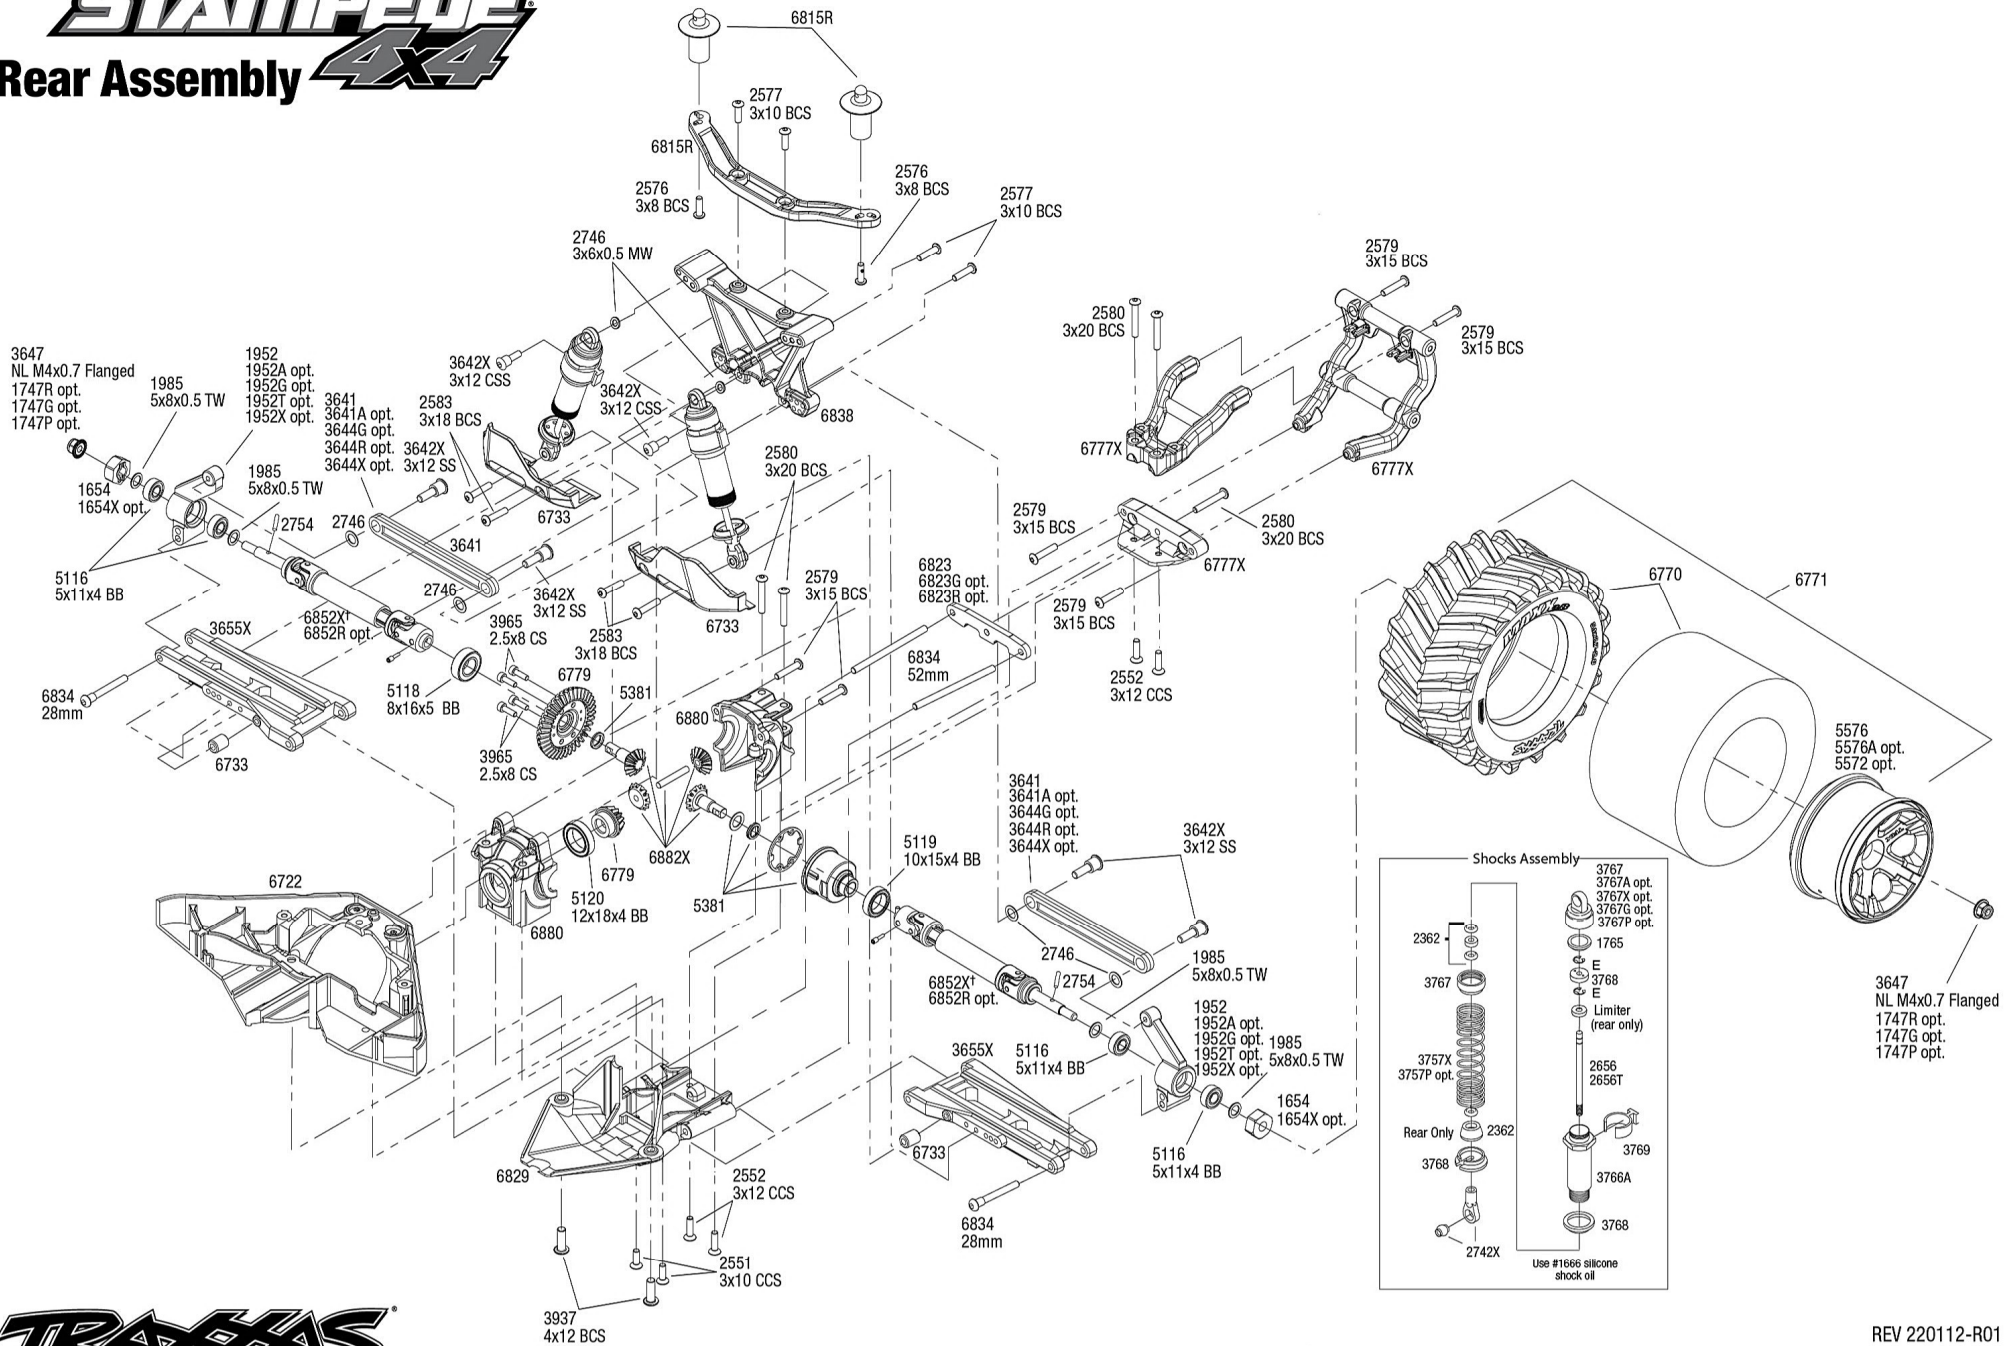

Driveshaft Assembly

Modular Assembly

REV 220112-R01
See Parts List for a complete listing of optional accessories.

Specifications on this page are subject to change without notice. Every attempt has been made to ensure the accuracy of this drawing, however Traxxas cannot be held responsible for typographical or other errors.

Front Assembly

STAMPEDE

Rear Assembly 4x4

See Parts List for a complete listing of optional accessories.

REV 220112-R01
 Specifications on this page are subject to change without notice. Every attempt has been made to ensure the accuracy of this drawing, however Traxxas cannot be held responsible for typographical or other errors.

STAMPEDE 4x4

Center Driveline Assembly

See Parts List for a complete listing of optional accessories.

Specifications on this page are subject to change without notice. Every attempt has been made to ensure the accuracy of this drawing, however Traxxas cannot be held responsible for typographical or other errors.

REV 220112-R01