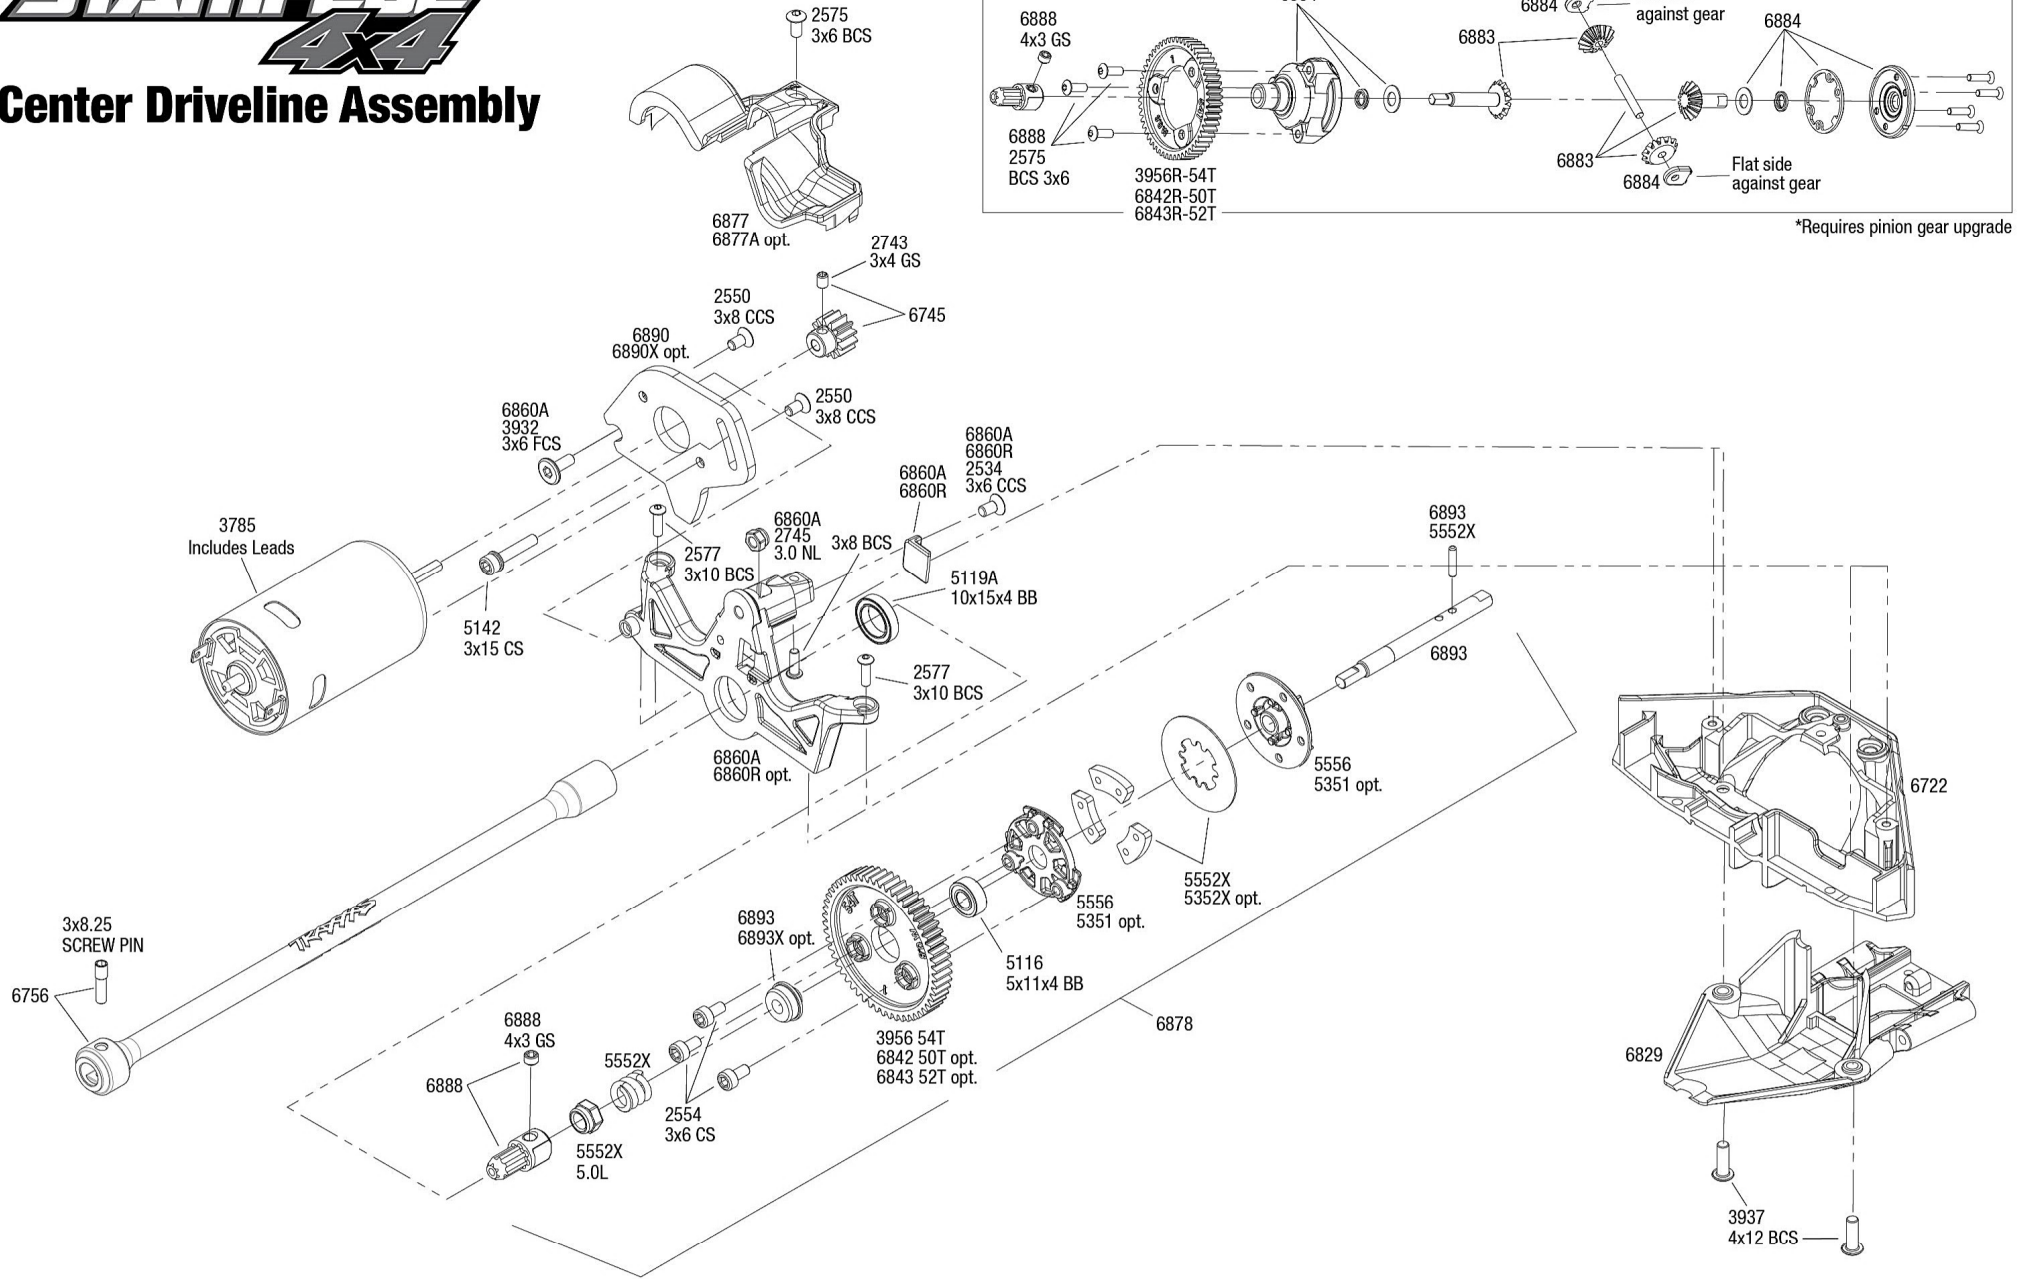

Driveshaft Assembly

Modular Assembly

REV 220112-R01
See Parts List for a complete listing of optional accessories.

Specifications on this page are subject to change without notice. Every attempt has been made to ensure the accuracy of this drawing, however Traxxas cannot be held responsible for typographical or other errors.

Front Assembly

STAMPEDE

Rear Assembly 4x4

See Parts List for a complete listing of optional accessories.

REV 220112-R01
 Specifications on this page are subject to change without notice. Every attempt has been made to ensure the accuracy of this drawing, however Traxxas cannot be held responsible for typographical or other errors.

STAMPEDE 4x4

Center Driveline Assembly

See Parts List for a complete listing of optional accessories.

Specifications on this page are subject to change without notice. Every attempt has been made to ensure the accuracy of this drawing, however Traxxas cannot be held responsible for typographical or other errors.