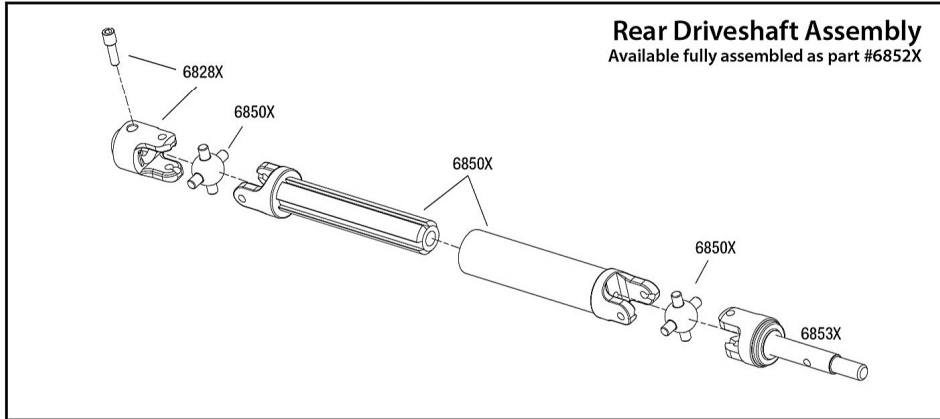

Driveshaft Assembly

Modular Assembly

REV 220112-R01
See Parts List for a complete listing of optional accessories.

Specifications on this page are subject to change without notice. Every attempt has been made to ensure the accuracy of this drawing, however Traxxas cannot be held responsible for typographical or other errors.

Front Assembly

STAMPEDE

Rear Assembly 4x4

See Parts List for a complete listing of optional accessories.

REV 220112-R01
 Specifications on this page are subject to change without notice. Every attempt has been made to ensure the accuracy of this drawing, however Traxxas cannot be held responsible for typographical or other errors.