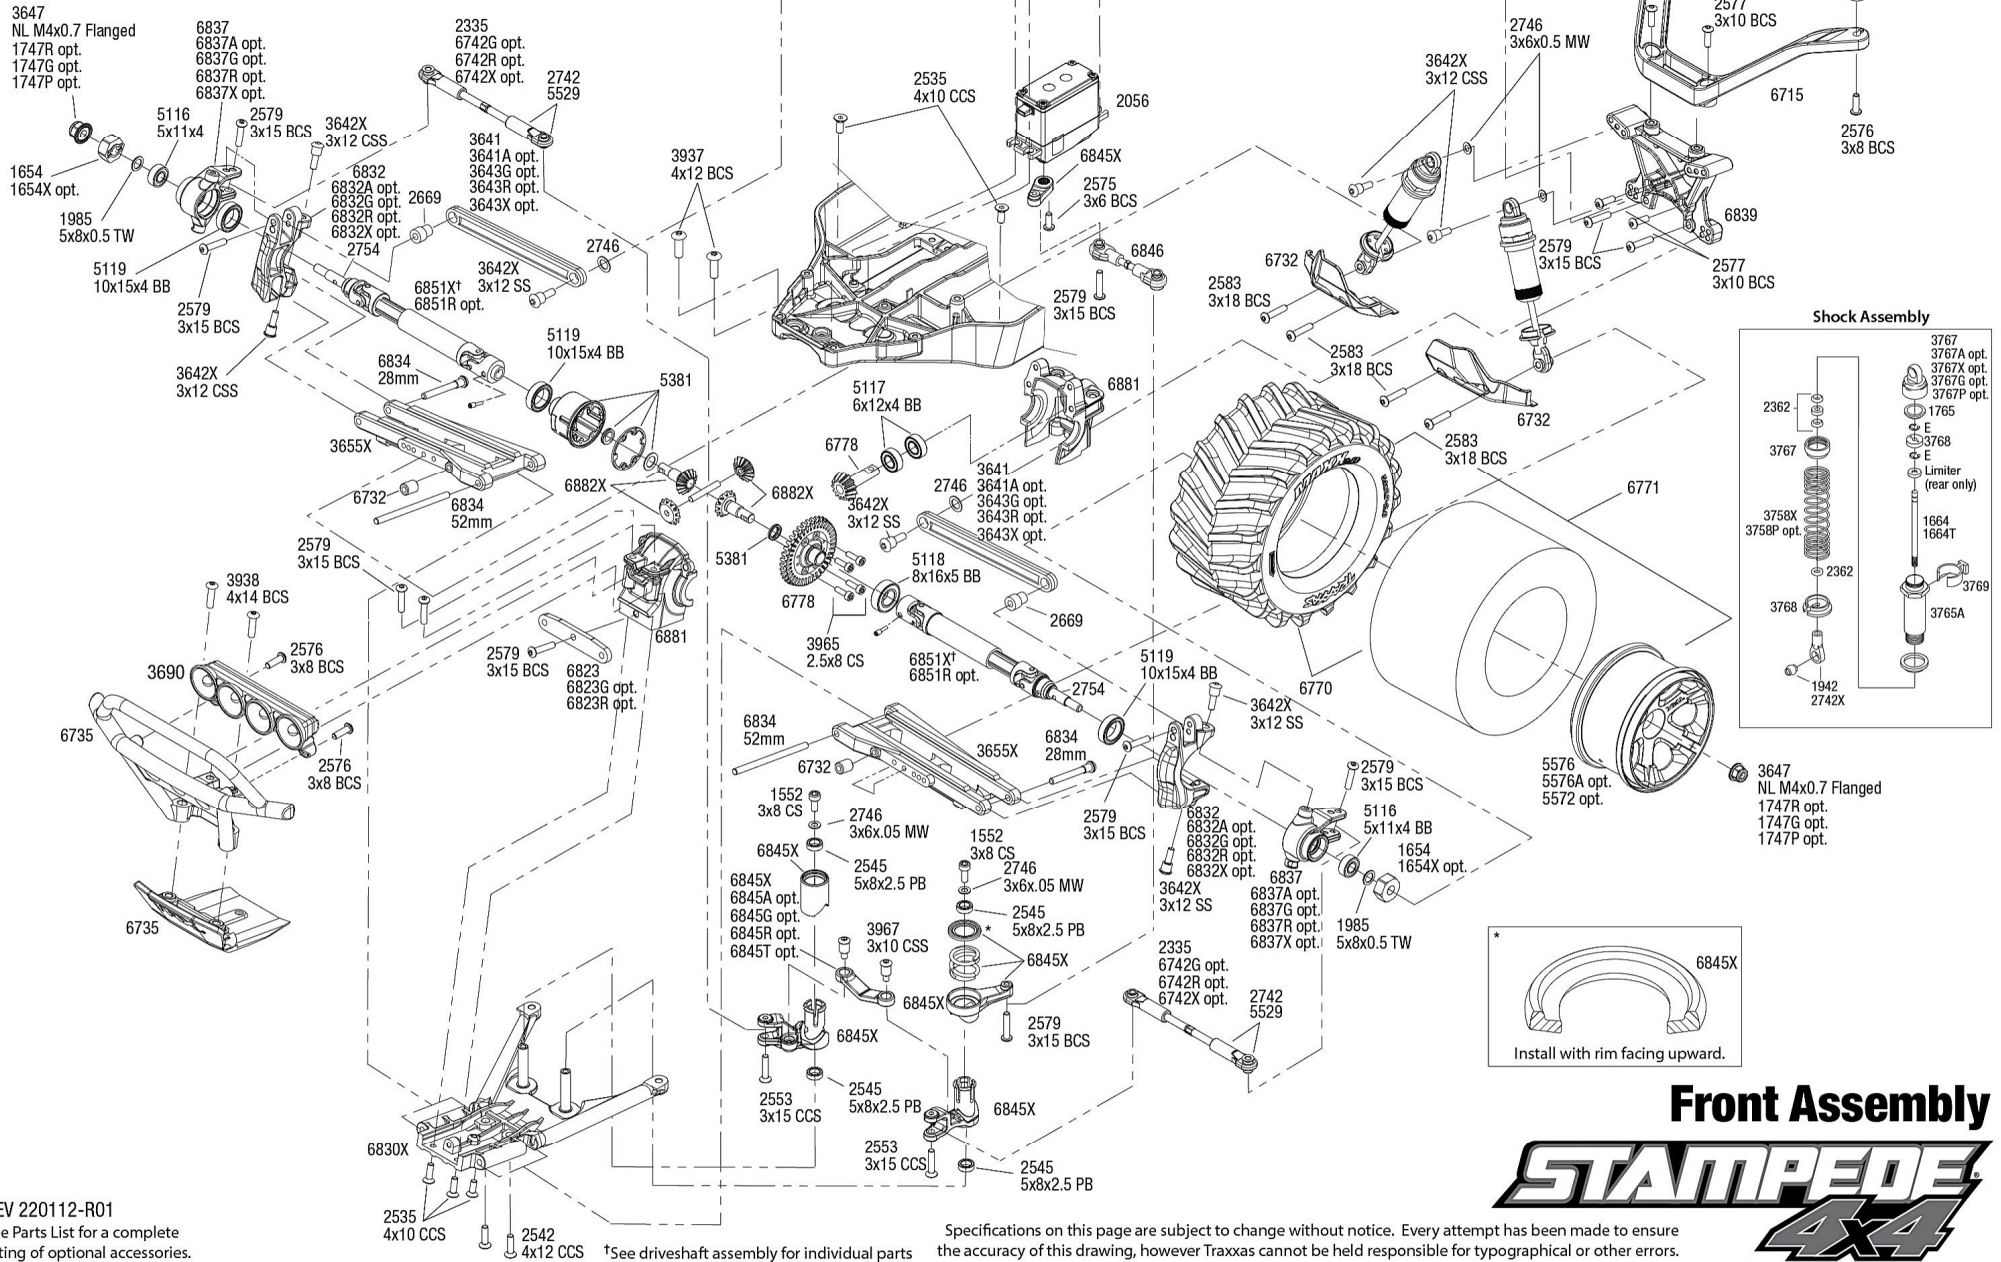

Driveshaft Assembly

Modular Assembly

REV 220112-R01
See Parts List for a complete listing of optional accessories.

Specifications on this page are subject to change without notice. Every attempt has been made to ensure the accuracy of this drawing, however Traxxas cannot be held responsible for typographical or other errors.

Front Assembly

STAMPEDE

Rear Assembly 4x4

See Parts List for a complete listing of optional accessories.

REV 220112-R01
 Specifications on this page are subject to change without notice. Every attempt has been made to ensure the accuracy of this drawing, however Traxxas cannot be held responsible for typographical or other errors.

STAMPEDE 4x4

Center Driveline Assembly

See Parts List for a complete listing of optional accessories.

Specifications on this page are subject to change without notice. Every attempt has been made to ensure the accuracy of this drawing, however Traxxas cannot be held responsible for typographical or other errors.

REV 220112-R01