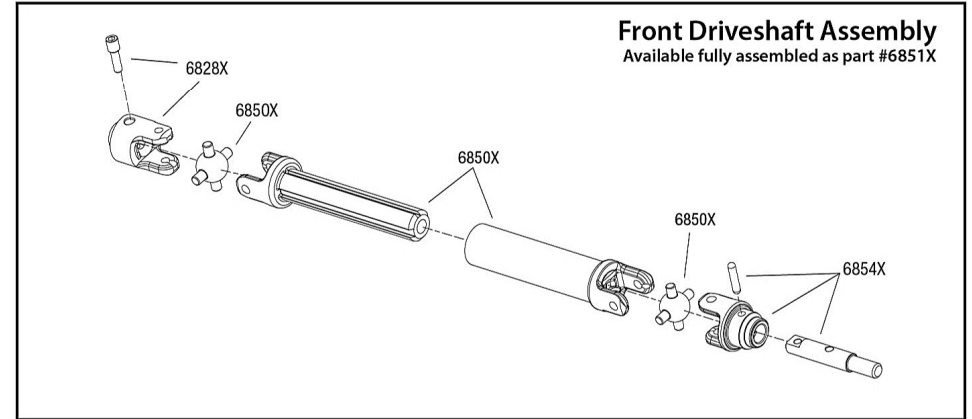

Driveshaft Assembly

Modular Assembly

REV 220112-R01
See Parts List for a complete listing of optional accessories.

Specifications on this page are subject to change without notice. Every attempt has been made to ensure the accuracy of this drawing, however Traxxas cannot be held responsible for typographical or other errors.

Front Assembly

STAMPEDE

Rear Assembly 4x4

See Parts List for a complete listing of optional accessories.

REV 220112-R01
 Specifications on this page are subject to change without notice. Every attempt has been made to ensure the accuracy of this drawing, however Traxxas cannot be held responsible for typographical or other errors.

STAMPEDE 4x4

Center Driveline Assembly

See Parts List for a complete listing of optional accessories.

Specifications on this page are subject to change without notice. Every attempt has been made to ensure the accuracy of this drawing, however Traxxas cannot be held responsible for typographical or other errors.