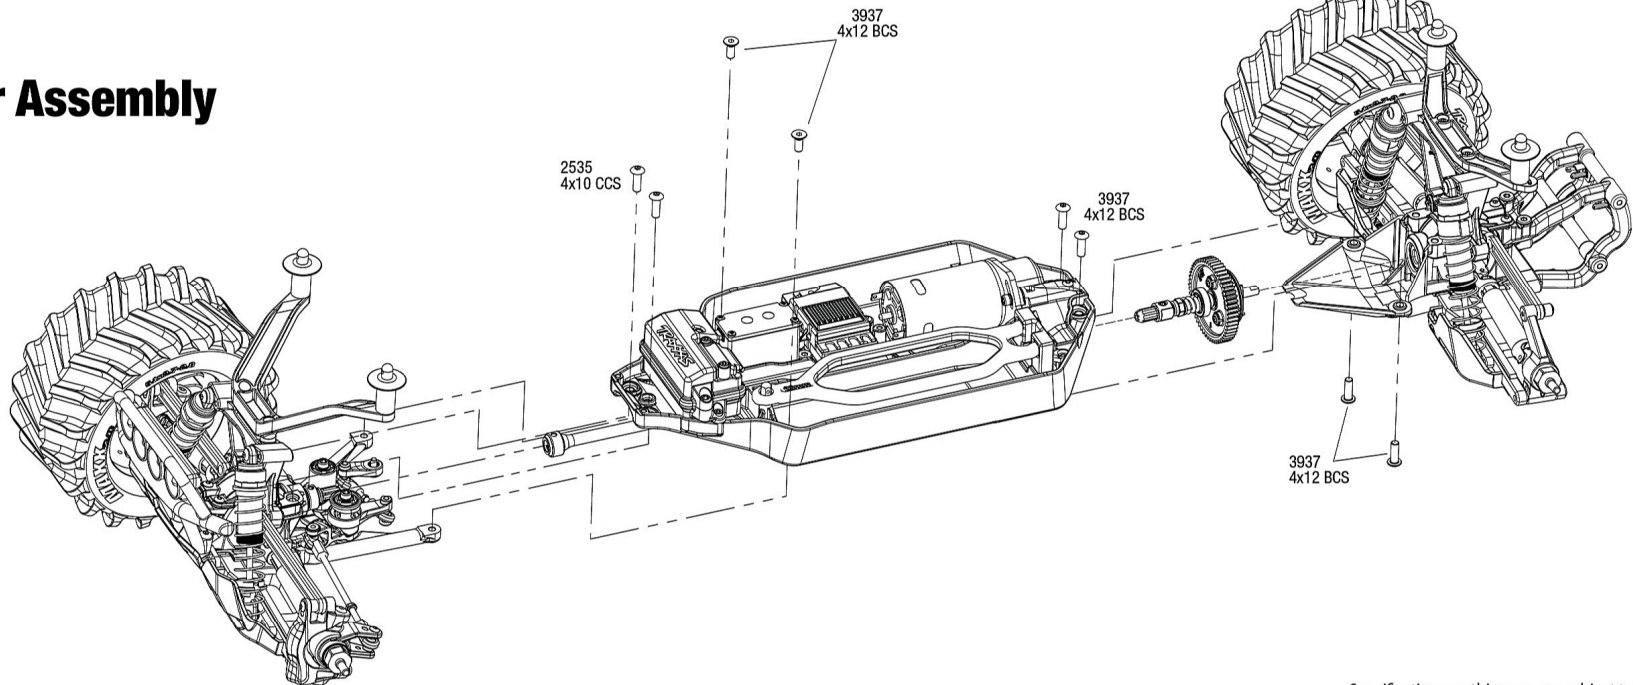

Driveshaft Assembly

Modular Assembly

REV 220112-R01
See Parts List for a complete listing of optional accessories.

Specifications on this page are subject to change without notice. Every attempt has been made to ensure the accuracy of this drawing, however Traxxas cannot be held responsible for typographical or other errors.

Front Assembly

STAMPEDE

Rear Assembly 4x4

See Parts List for a complete listing of optional accessories.

REV 220112-R01
 Specifications on this page are subject to change without notice. Every attempt has been made to ensure the accuracy of this drawing, however Traxxas cannot be held responsible for typographical or other errors.

STAMPEDE 4x4

Center Driveline Assembly

See Parts List for a complete listing of optional accessories.

Specifications on this page are subject to change without notice. Every attempt has been made to ensure the accuracy of this drawing, however Traxxas cannot be held responsible for typographical or other errors.