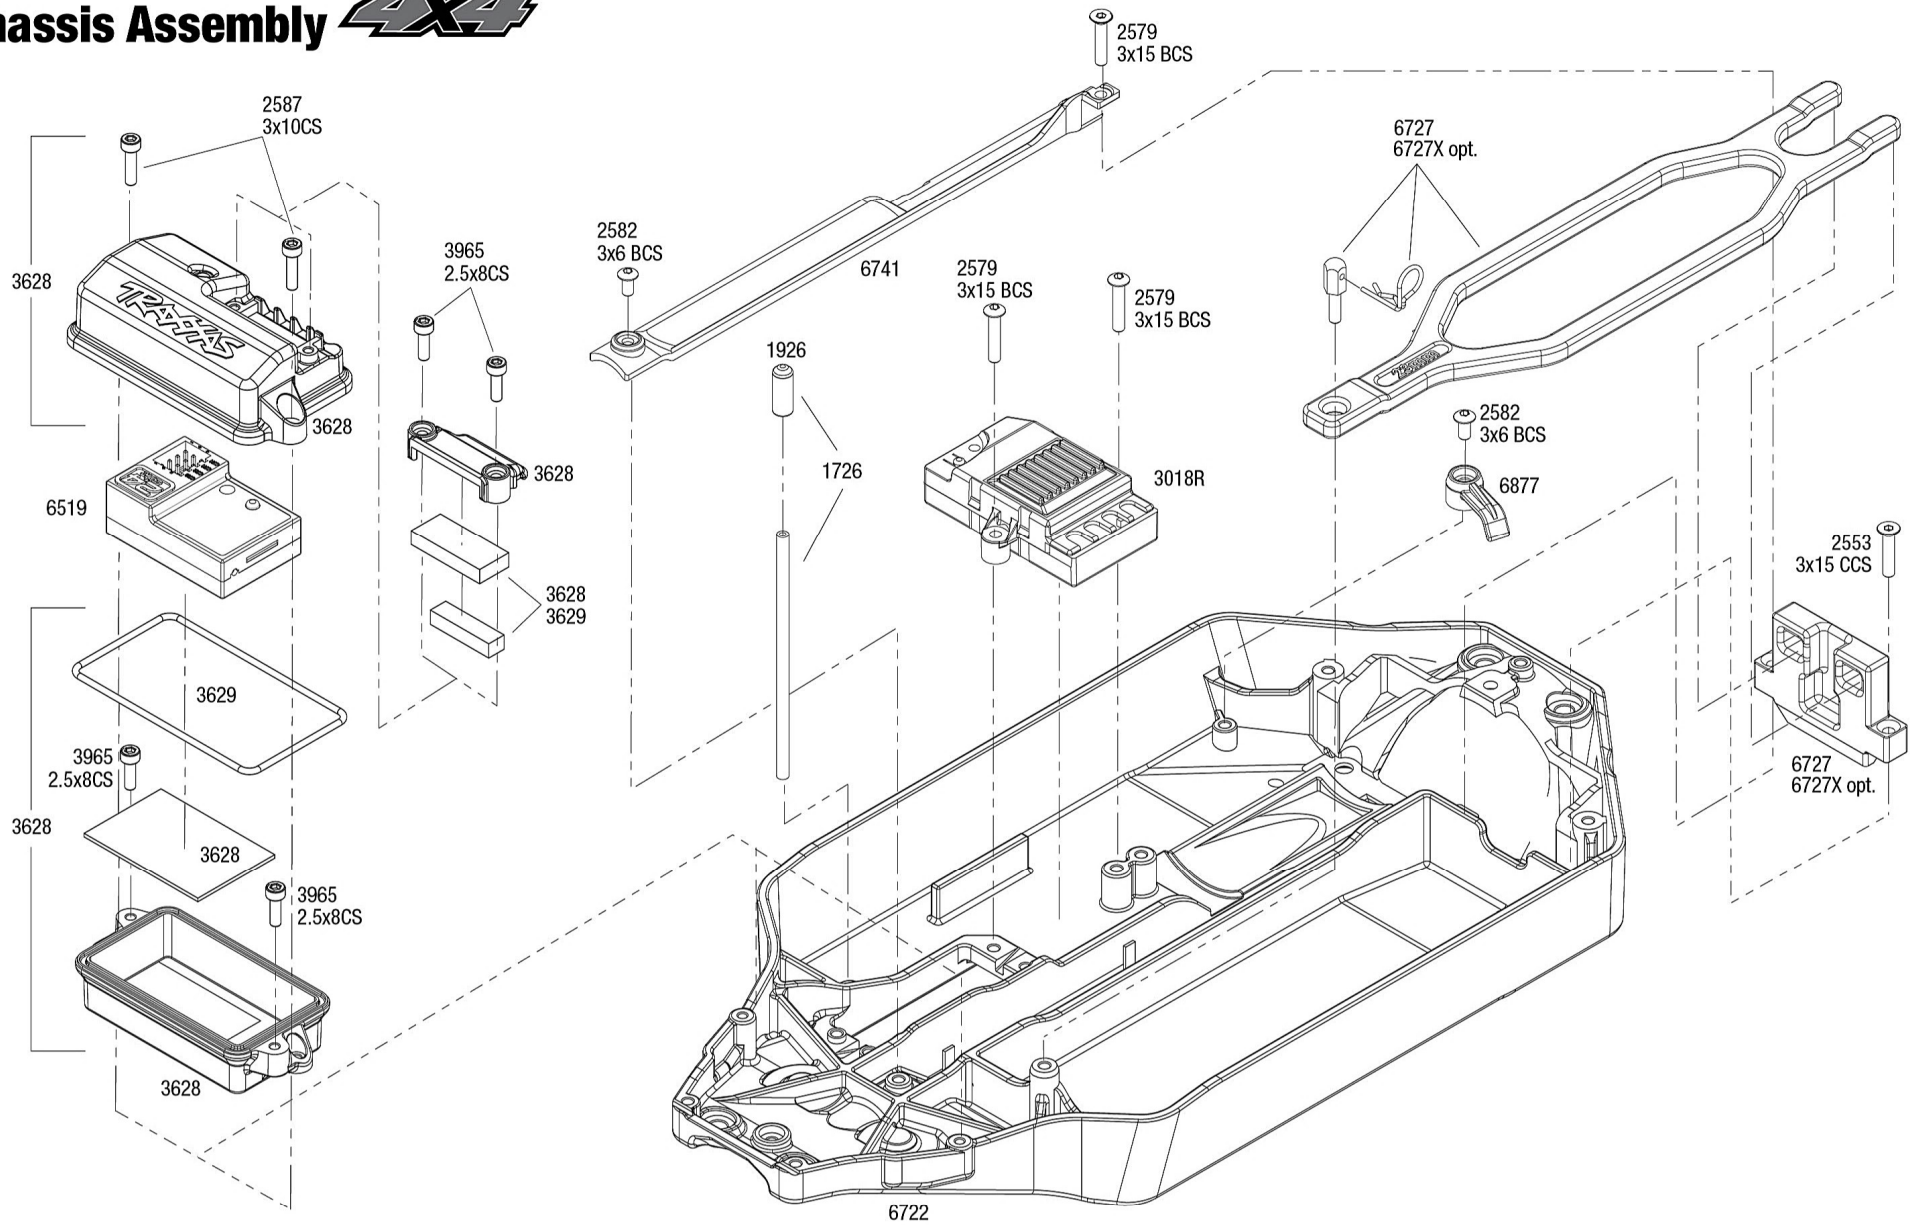

STAMPEDE 4x4

Center Driveline Assembly

See Parts List for a complete listing of optional accessories.

Specifications on this page are subject to change without notice. Every attempt has been made to ensure the accuracy of this drawing, however Traxxas cannot be held responsible for typographical or other errors.

REV 200807-R11

STAMPEDE Chassis Assembly 4x4

Specifications on this page are subject to change without notice. Every attempt has been made to ensure the accuracy of this drawing, however Traxxas cannot be held responsible for typographical or other errors.

See Parts List for a complete listing of optional accessories.

Driveshaft Assembly

Modular Assembly

REV 200807-R11
See Parts List for a complete listing of optional accessories.

Specifications on this page are subject to change without notice. Every attempt has been made to ensure the accuracy of this drawing, however Traxxas cannot be held responsible for typographical or other errors.

Front Assembly

STAMPEDE

Rear Assembly

4x4

See Parts List for a complete listing of optional accessories.

REV 200807-R11
Specifications on this page are subject to change without notice. Every attempt has been made to ensure the accuracy of this drawing, however Traxxas cannot be held responsible for typographical or other errors.