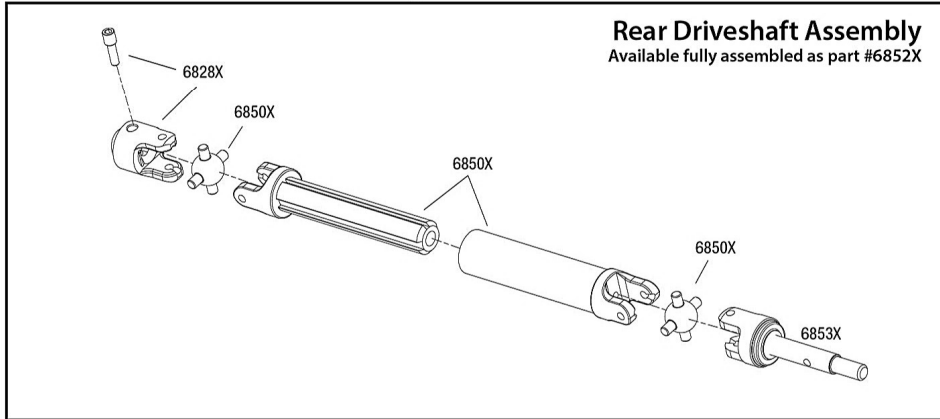

REV 200807-R11

STAMPEDE Chassis Assembly 4x4

Specifications on this page are subject to change without notice. Every attempt has been made to ensure the accuracy of this drawing, however Traxxas cannot be held responsible for typographical or other errors.

See Parts List for a complete listing of optional accessories.

Driveshaft Assembly

Modular Assembly

REV 200807-R11
See Parts List for a complete listing of optional accessories.

Specifications on this page are subject to change without notice. Every attempt has been made to ensure the accuracy of this drawing, however Traxxas cannot be held responsible for typographical or other errors.