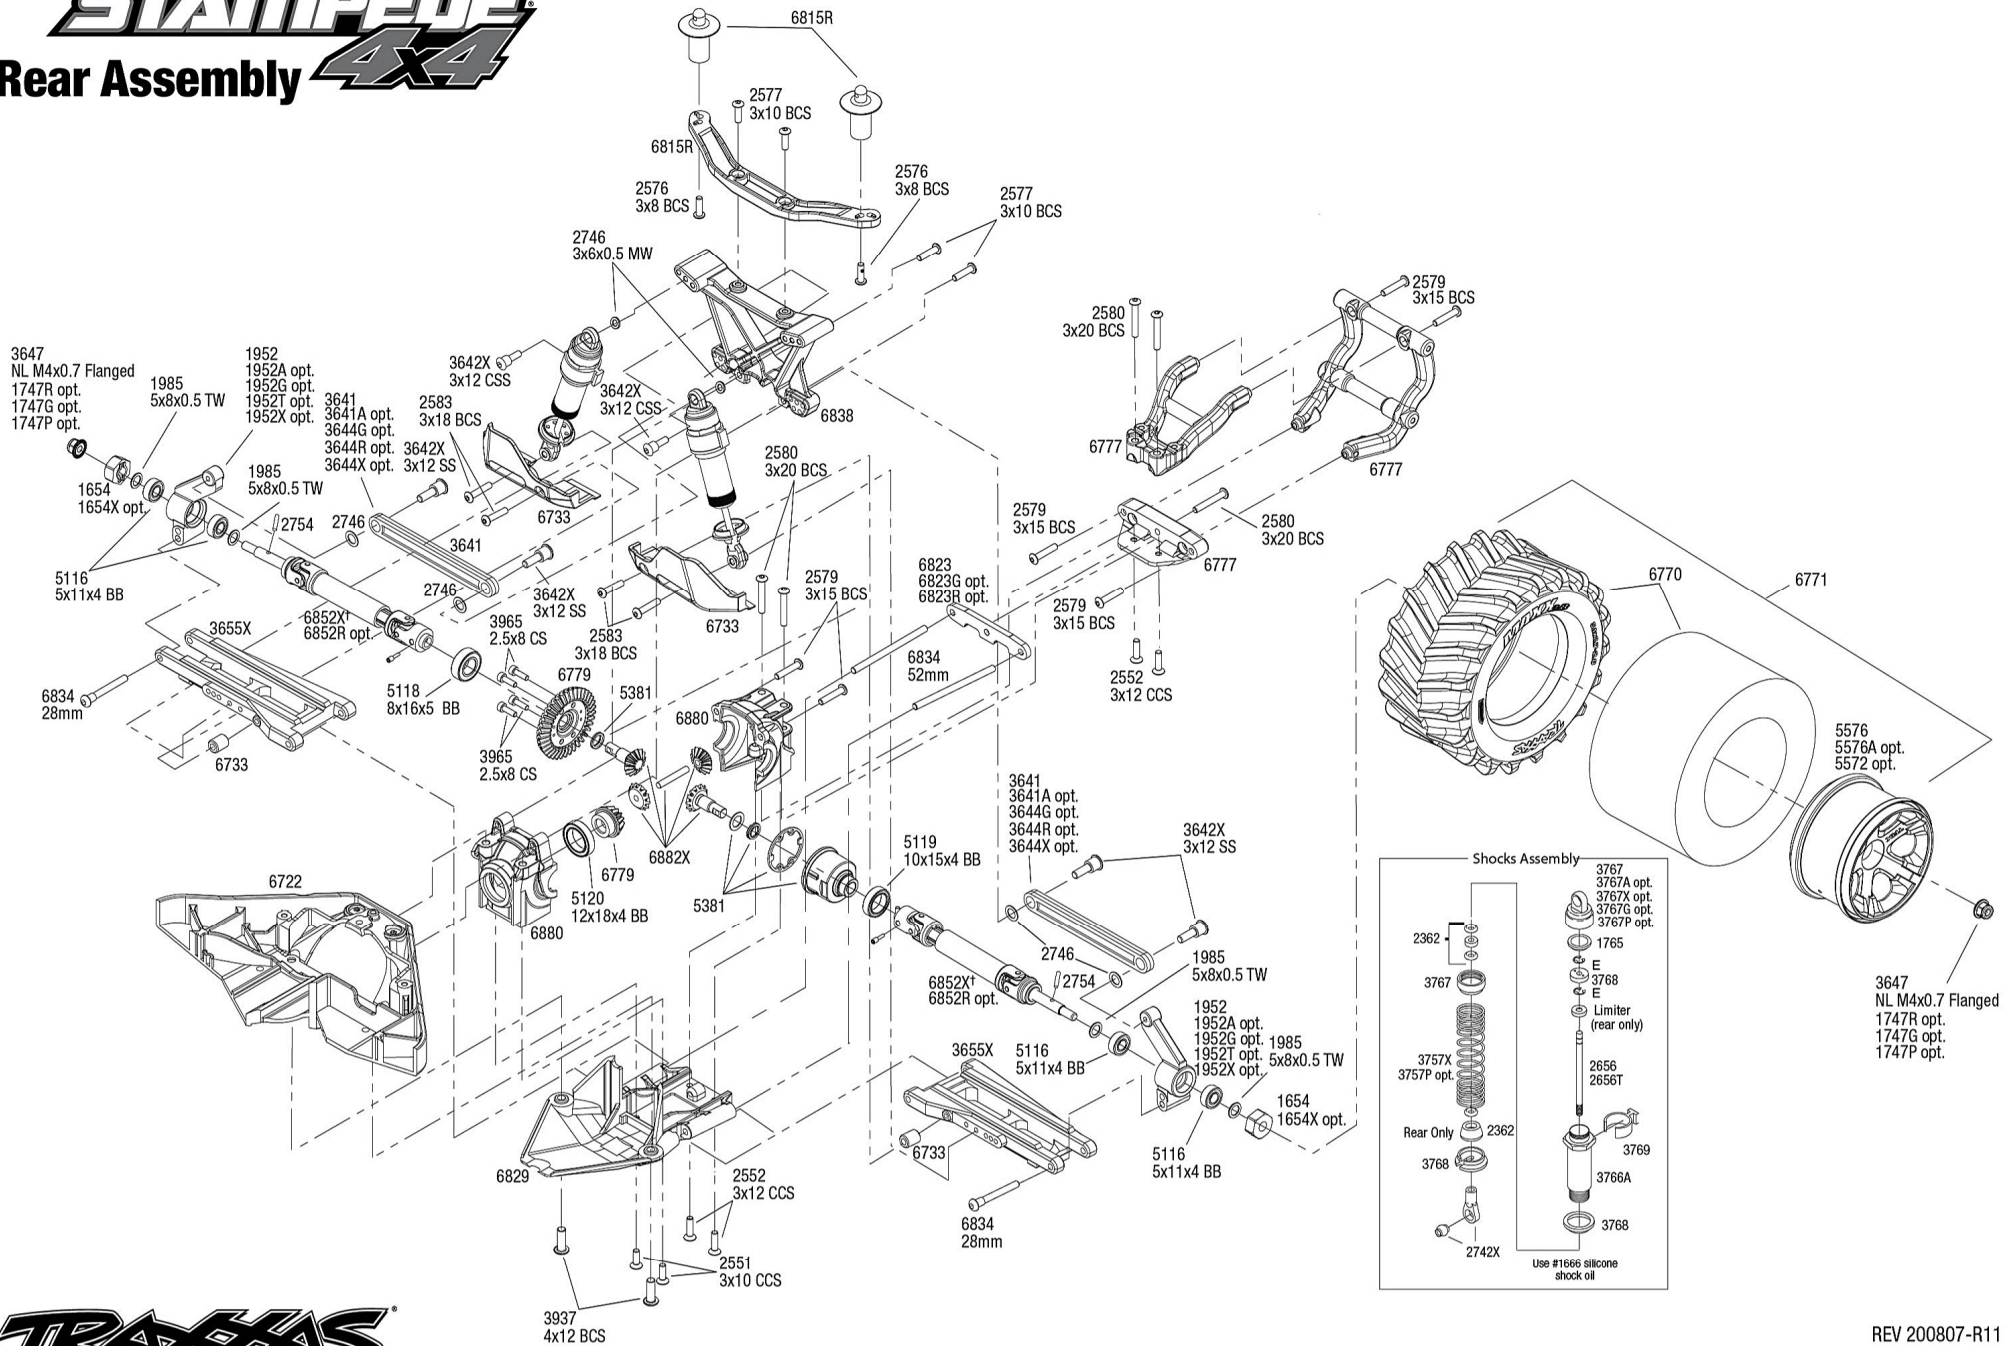

STAMPEDE

Rear Assembly

4x4

See Parts List for a complete listing of optional accessories.

REV 200807-R11
Specifications on this page are subject to change without notice. Every attempt has been made to ensure the accuracy of this drawing, however Traxxas cannot be held responsible for typographical or other errors.