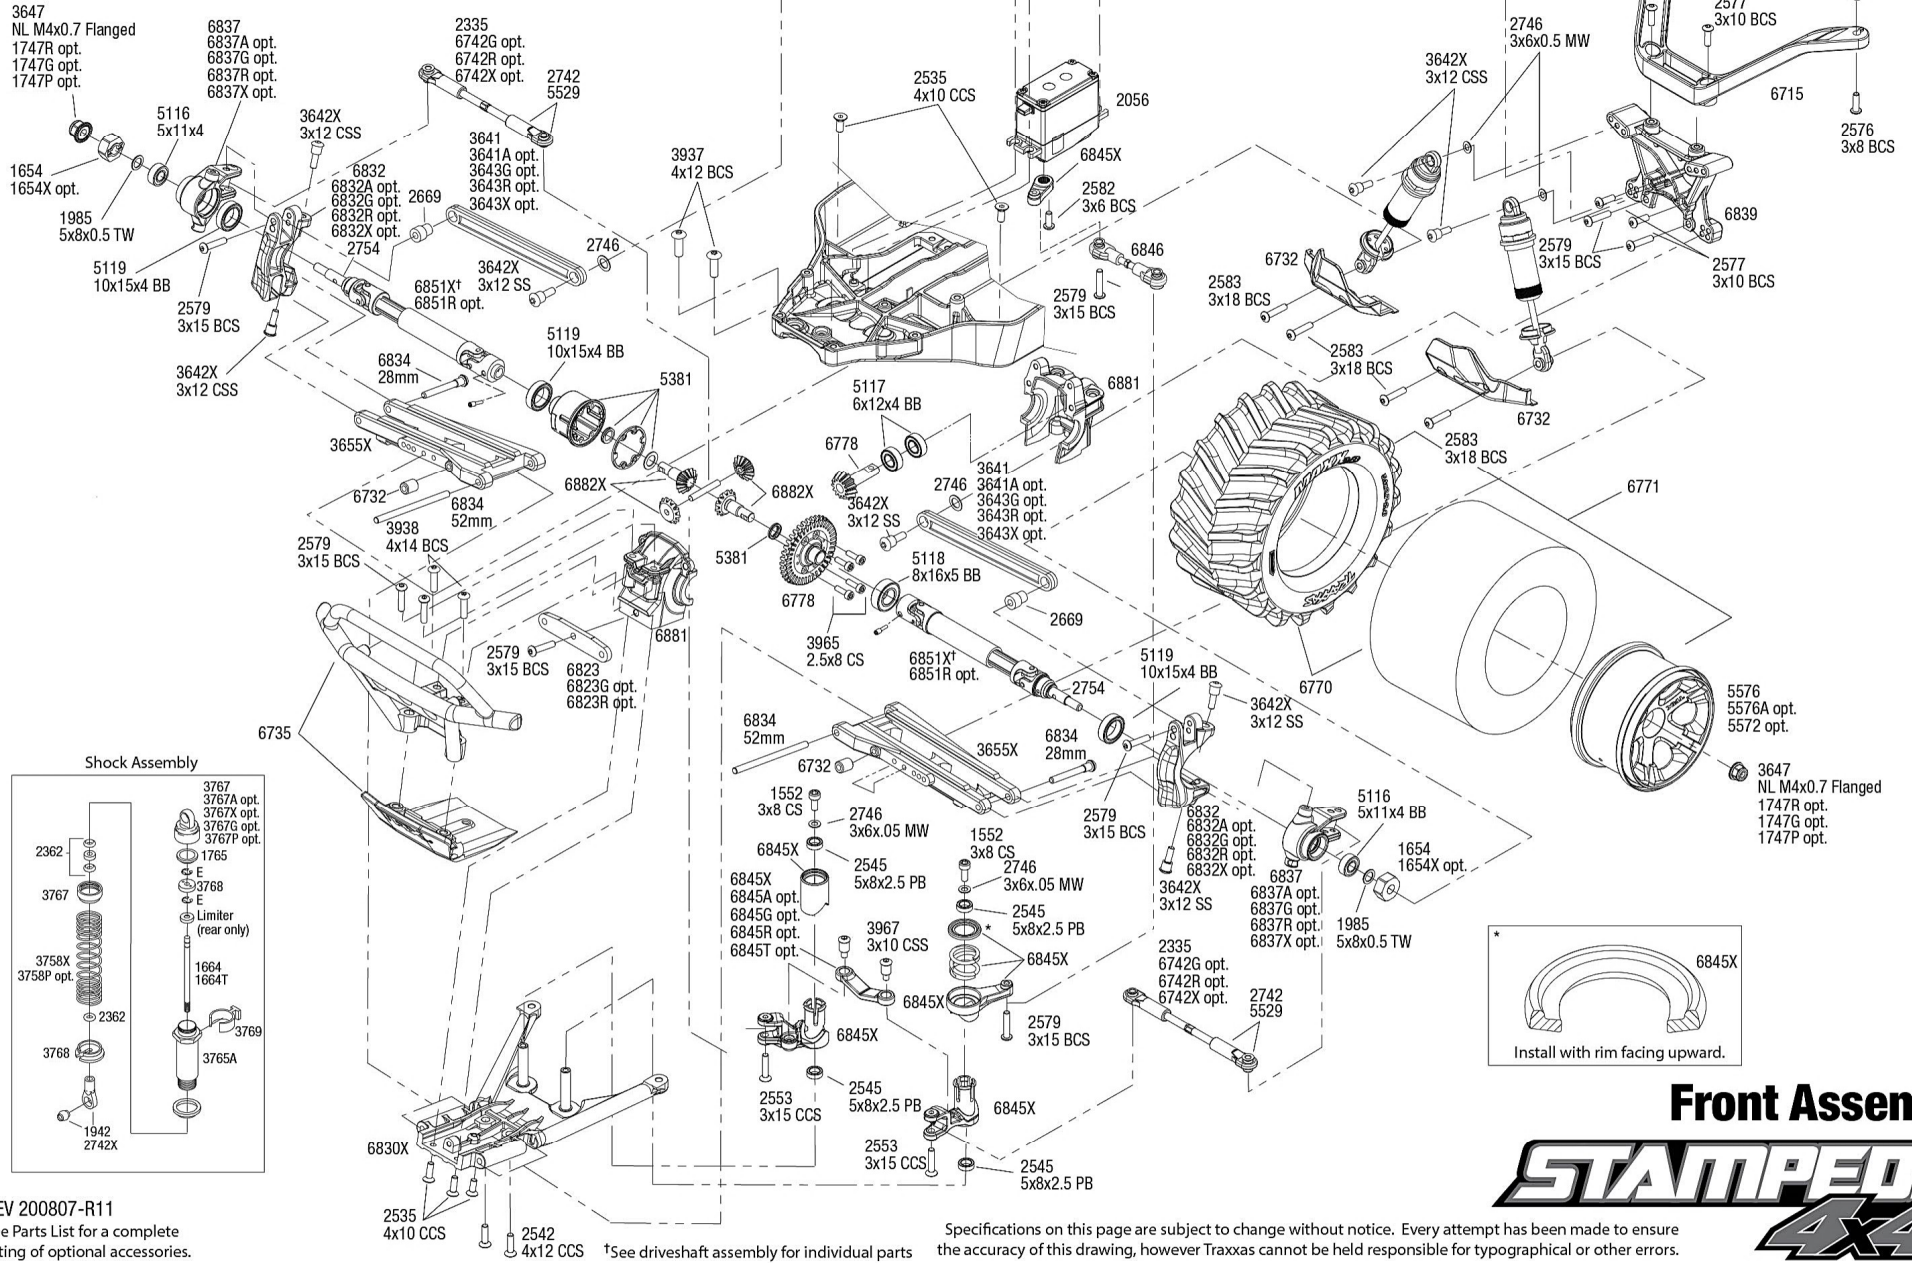

STAMPEDE 4x4

Center Driveline Assembly

See Parts List for a complete listing of optional accessories.

Specifications on this page are subject to change without notice. Every attempt has been made to ensure the accuracy of this drawing, however Traxxas cannot be held responsible for typographical or other errors.

REV 200807-R11

STAMPEDE Chassis Assembly 4x4

Specifications on this page are subject to change without notice. Every attempt has been made to ensure the accuracy of this drawing, however Traxxas cannot be held responsible for typographical or other errors.

See Parts List for a complete listing of optional accessories.

Driveshaft Assembly

Modular Assembly

REV 200807-R11
See Parts List for a complete listing of optional accessories.

Specifications on this page are subject to change without notice. Every attempt has been made to ensure the accuracy of this drawing, however Traxxas cannot be held responsible for typographical or other errors.

Front Assembly

STAMPEDE

Rear Assembly

4x4

See Parts List for a complete listing of optional accessories.

REV 200807-R11
Specifications on this page are subject to change without notice. Every attempt has been made to ensure the accuracy of this drawing, however Traxxas cannot be held responsible for typographical or other errors.