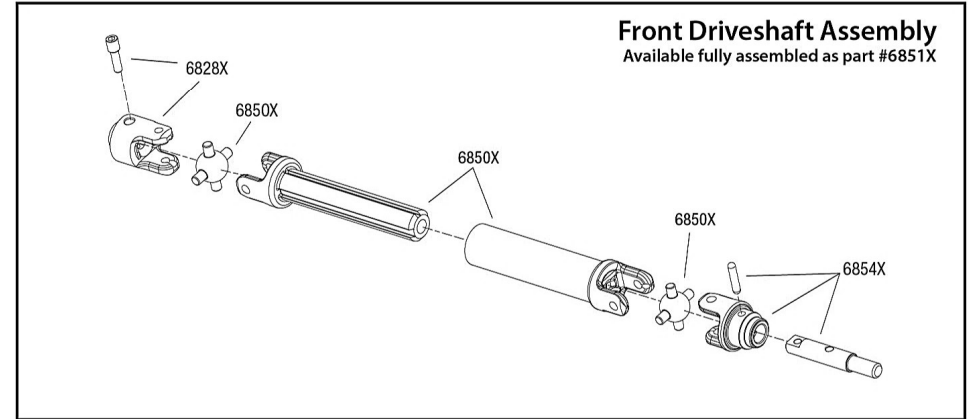

STAMPEDE 4x4

Center Driveline Assembly

See Parts List for a complete listing of optional accessories.

Specifications on this page are subject to change without notice. Every attempt has been made to ensure the accuracy of this drawing, however Traxxas cannot be held responsible for typographical or other errors.

REV 200807-R11

STAMPEDE Chassis Assembly 4x4

Specifications on this page are subject to change without notice. Every attempt has been made to ensure the accuracy of this drawing, however Traxxas cannot be held responsible for typographical or other errors.

See Parts List for a complete listing of optional accessories.

Driveshaft Assembly

Modular Assembly

REV 200807-R11
See Parts List for a complete listing of optional accessories.

Specifications on this page are subject to change without notice. Every attempt has been made to ensure the accuracy of this drawing, however Traxxas cannot be held responsible for typographical or other errors.