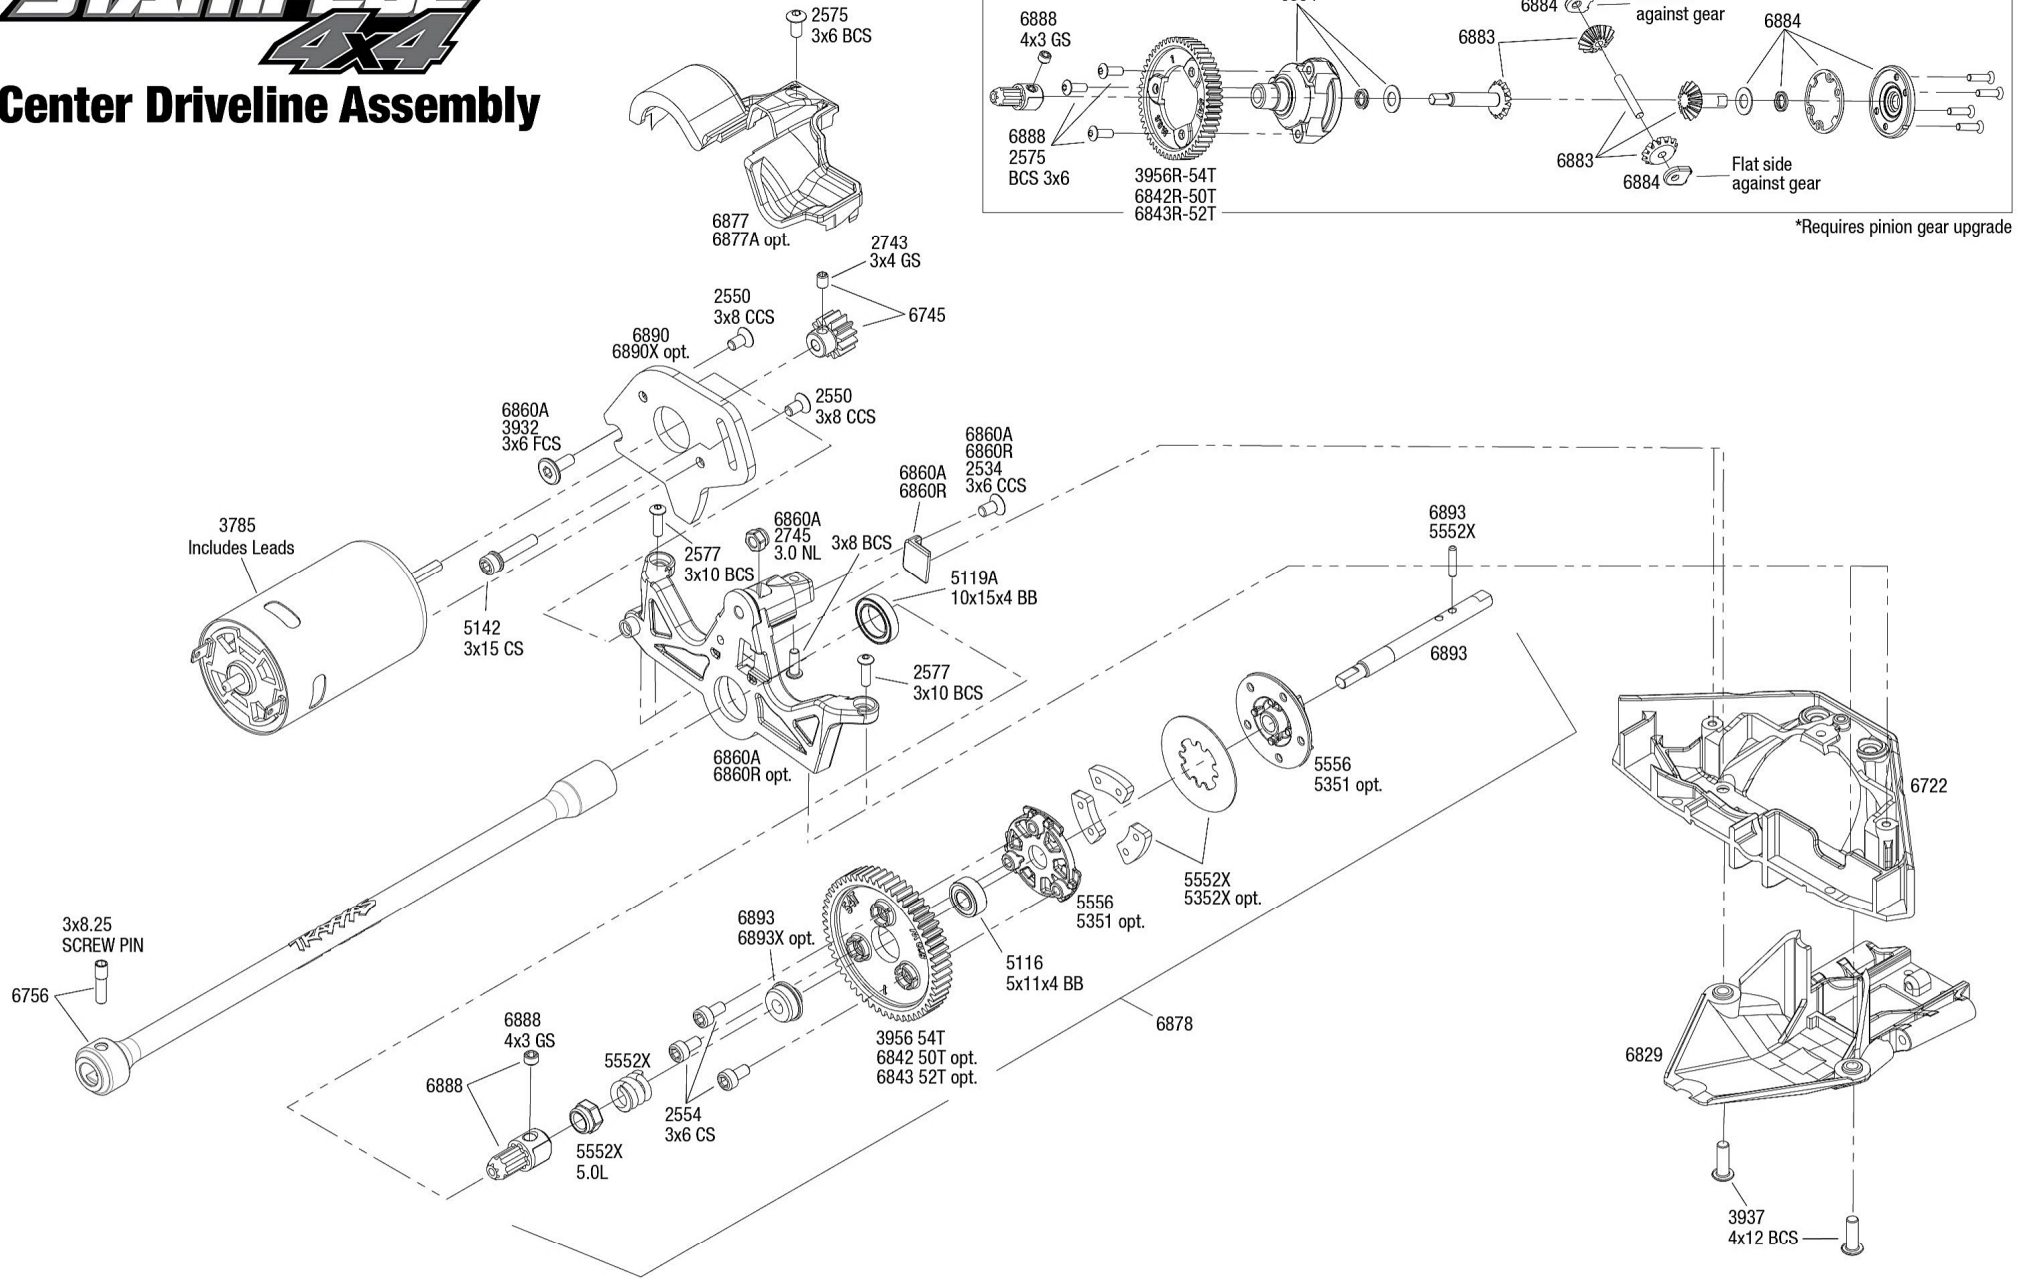

STAMPEDE 4x4

Center Driveline Assembly

See Parts List for a complete listing of optional accessories.

Specifications on this page are subject to change without notice. Every attempt has been made to ensure the accuracy of this drawing, however Traxxas cannot be held responsible for typographical or other errors.

REV 200807-R11

STAMPEDE Chassis Assembly 4x4

Specifications on this page are subject to change without notice. Every attempt has been made to ensure the accuracy of this drawing, however Traxxas cannot be held responsible for typographical or other errors.

See Parts List for a complete listing of optional accessories.

Driveshaft Assembly

Modular Assembly

REV 200807-R11
See Parts List for a complete listing of optional accessories.

Specifications on this page are subject to change without notice. Every attempt has been made to ensure the accuracy of this drawing, however Traxxas cannot be held responsible for typographical or other errors.

Front Assembly

STAMPEDE

Rear Assembly

4x4

See Parts List for a complete listing of optional accessories.

REV 200807-R11
Specifications on this page are subject to change without notice. Every attempt has been made to ensure the accuracy of this drawing, however Traxxas cannot be held responsible for typographical or other errors.