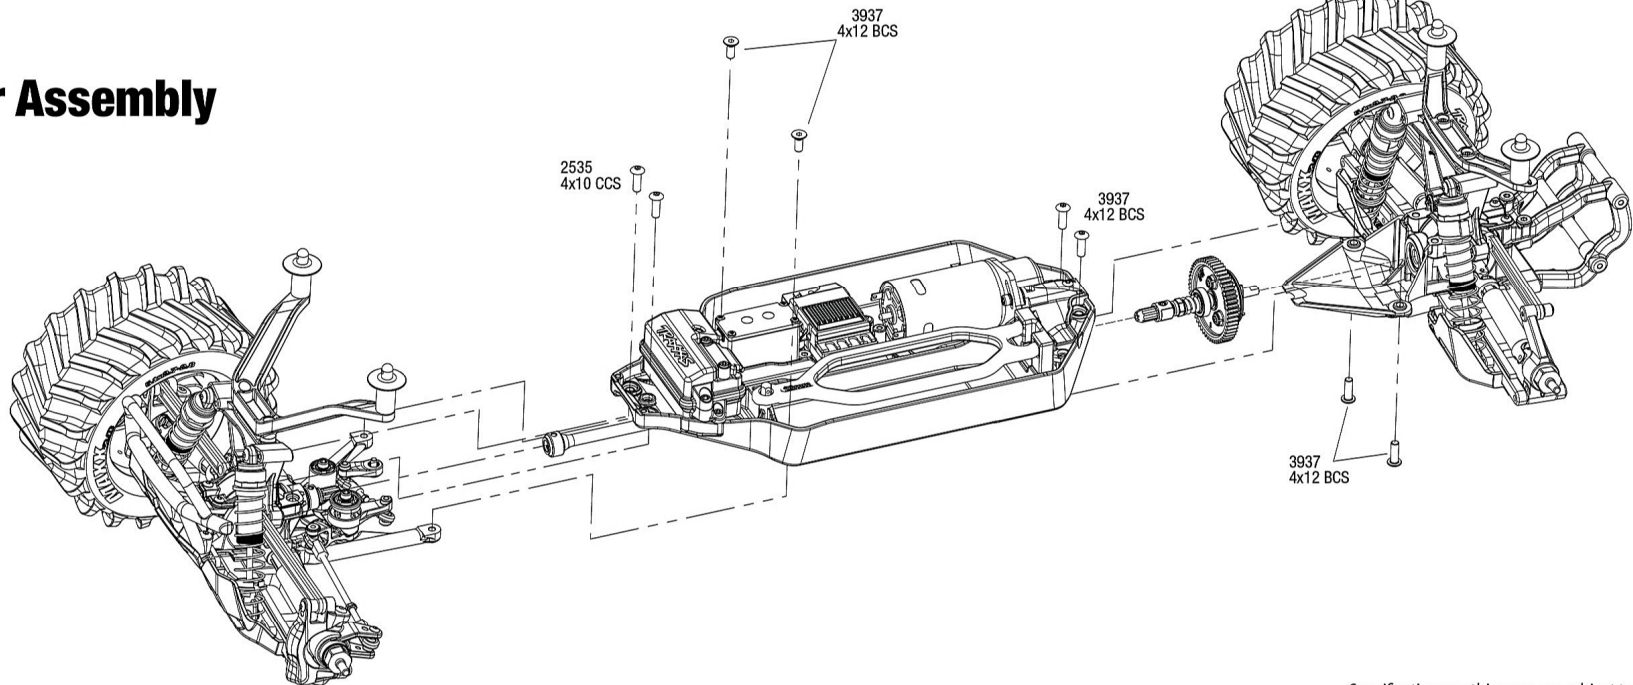

STAMPEDE 4x4

Center Driveline Assembly

See Parts List for a complete listing of optional accessories.

Specifications on this page are subject to change without notice. Every attempt has been made to ensure the accuracy of this drawing, however Traxxas cannot be held responsible for typographical or other errors.

REV 200807-R11

STAMPEDE Chassis Assembly 4x4

Specifications on this page are subject to change without notice. Every attempt has been made to ensure the accuracy of this drawing, however Traxxas cannot be held responsible for typographical or other errors.

See Parts List for a complete listing of optional accessories.

Driveshaft Assembly

Modular Assembly

REV 200807-R11
See Parts List for a complete listing of optional accessories.

Specifications on this page are subject to change without notice. Every attempt has been made to ensure the accuracy of this drawing, however Traxxas cannot be held responsible for typographical or other errors.