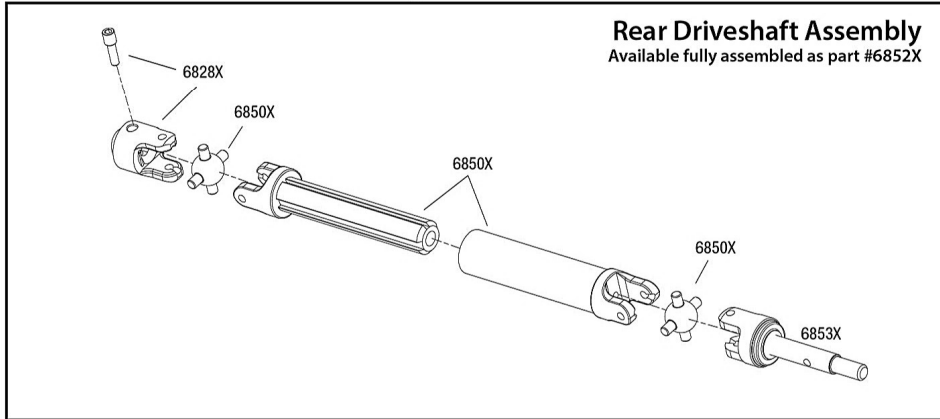

STAMPEDE Chassis Assembly 4x4

Specifications on this page are subject to change without notice. Every attempt has been made to ensure the accuracy of this drawing, however Traxxas cannot be held responsible for typographical or other errors.

See Parts List for a complete listing of optional accessories.

Driveshaft Assembly

Modular Assembly

REV 200807-R11

Specifications on this page are subject to change without notice. Every attempt has been made to ensure the accuracy of this drawing, however Traxxas cannot be held responsible for typographical or other errors. See Parts List for a complete listing of optional accessories.