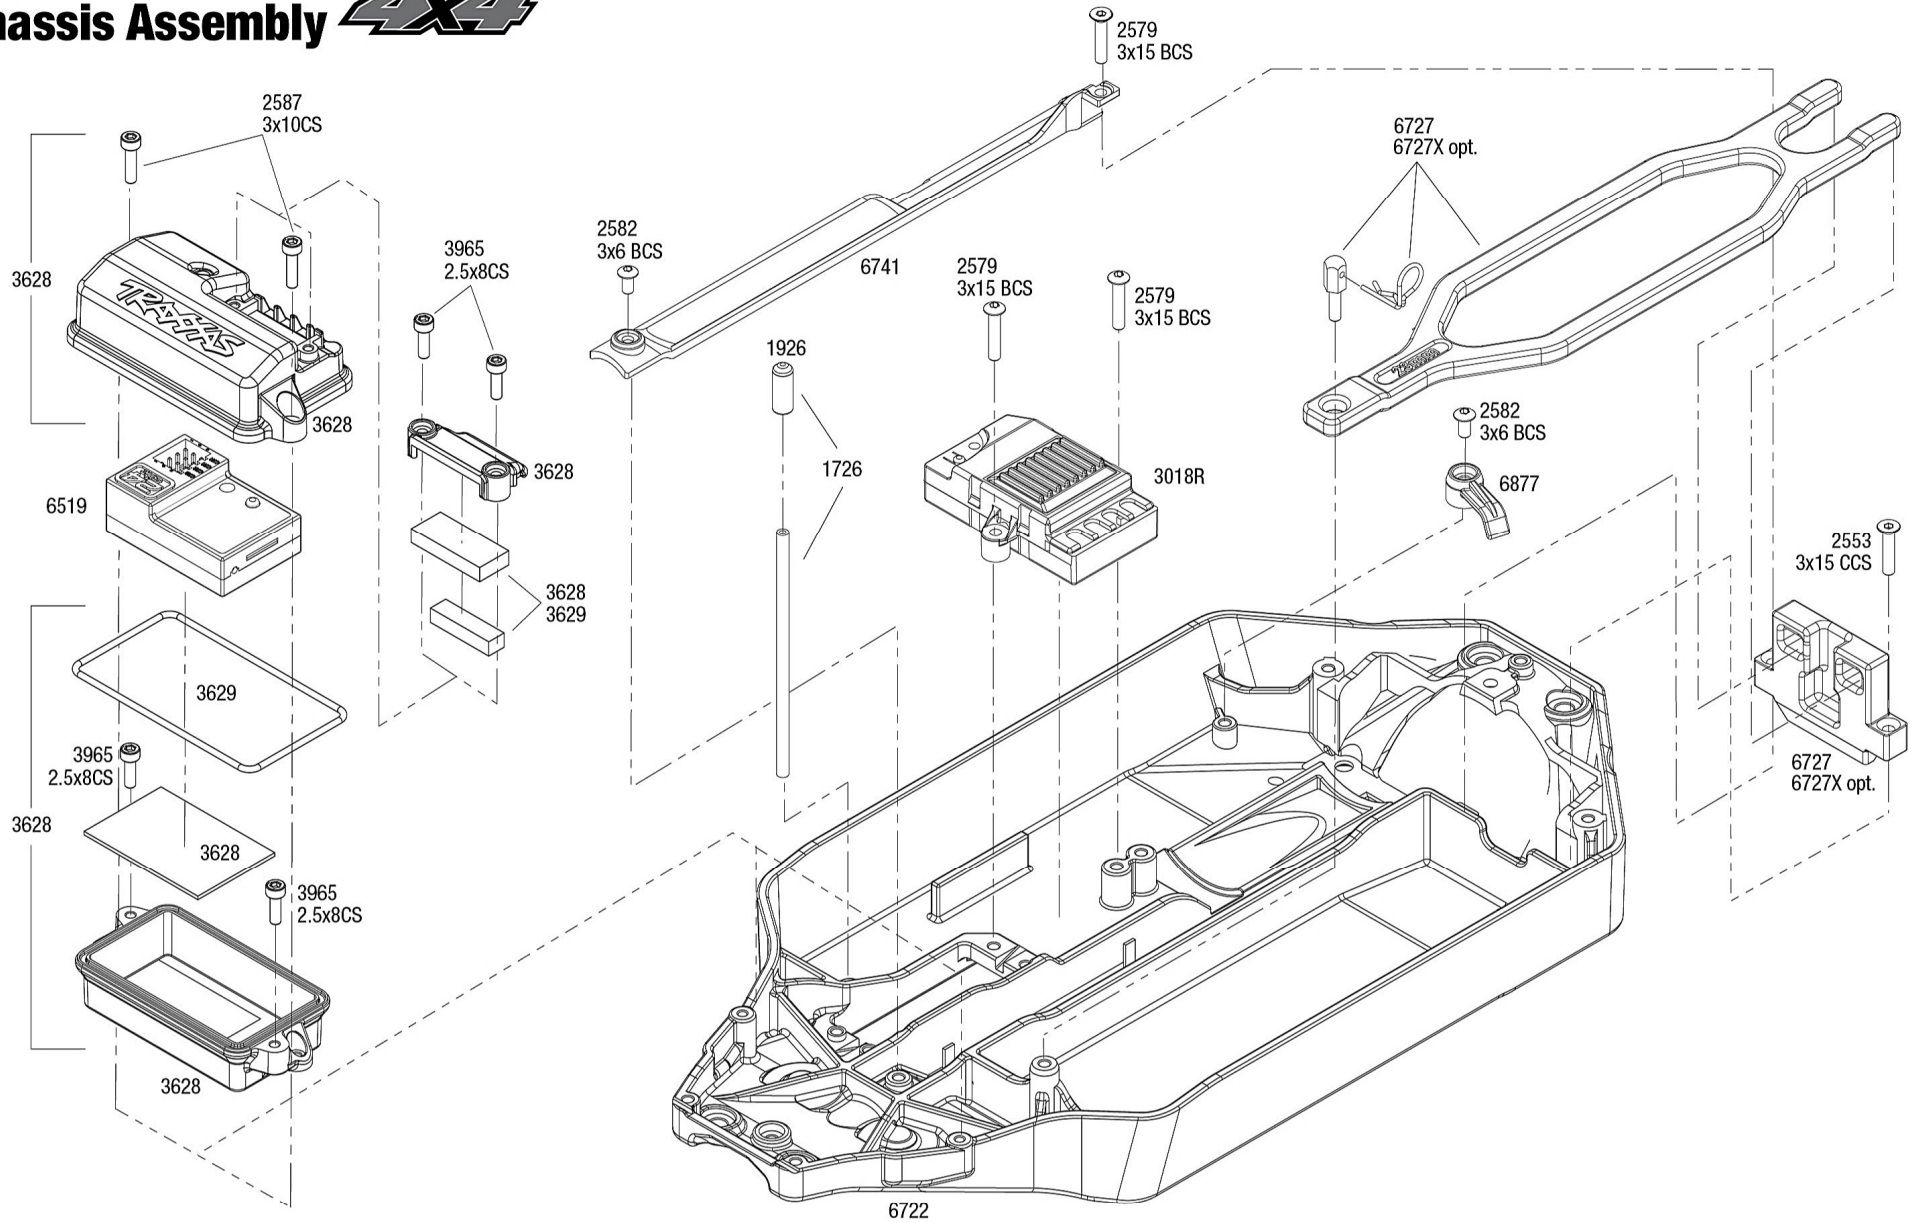

STAMPEDE Chassis Assembly 4x4

Specifications on this page are subject to change without notice. Every attempt has been made to ensure the accuracy of this drawing, however Traxxas cannot be held responsible for typographical or other errors.

See Parts List for a complete listing of optional accessories.

Driveshaft Assembly

Modular Assembly

REV 200807-R11

Specifications on this page are subject to change without notice. Every attempt has been made to ensure the accuracy of this drawing, however Traxxas cannot be held responsible for typographical or other errors. See Parts List for a complete listing of optional accessories.

Front Assembly

STAMPEDE 4x4

Center Driveline Assembly

See Parts List for a complete listing of optional accessories.

Specifications on this page are subject to change without notice. Every attempt has been made to ensure the accuracy of this drawing, however Traxxas cannot be held responsible for typographical or other errors.