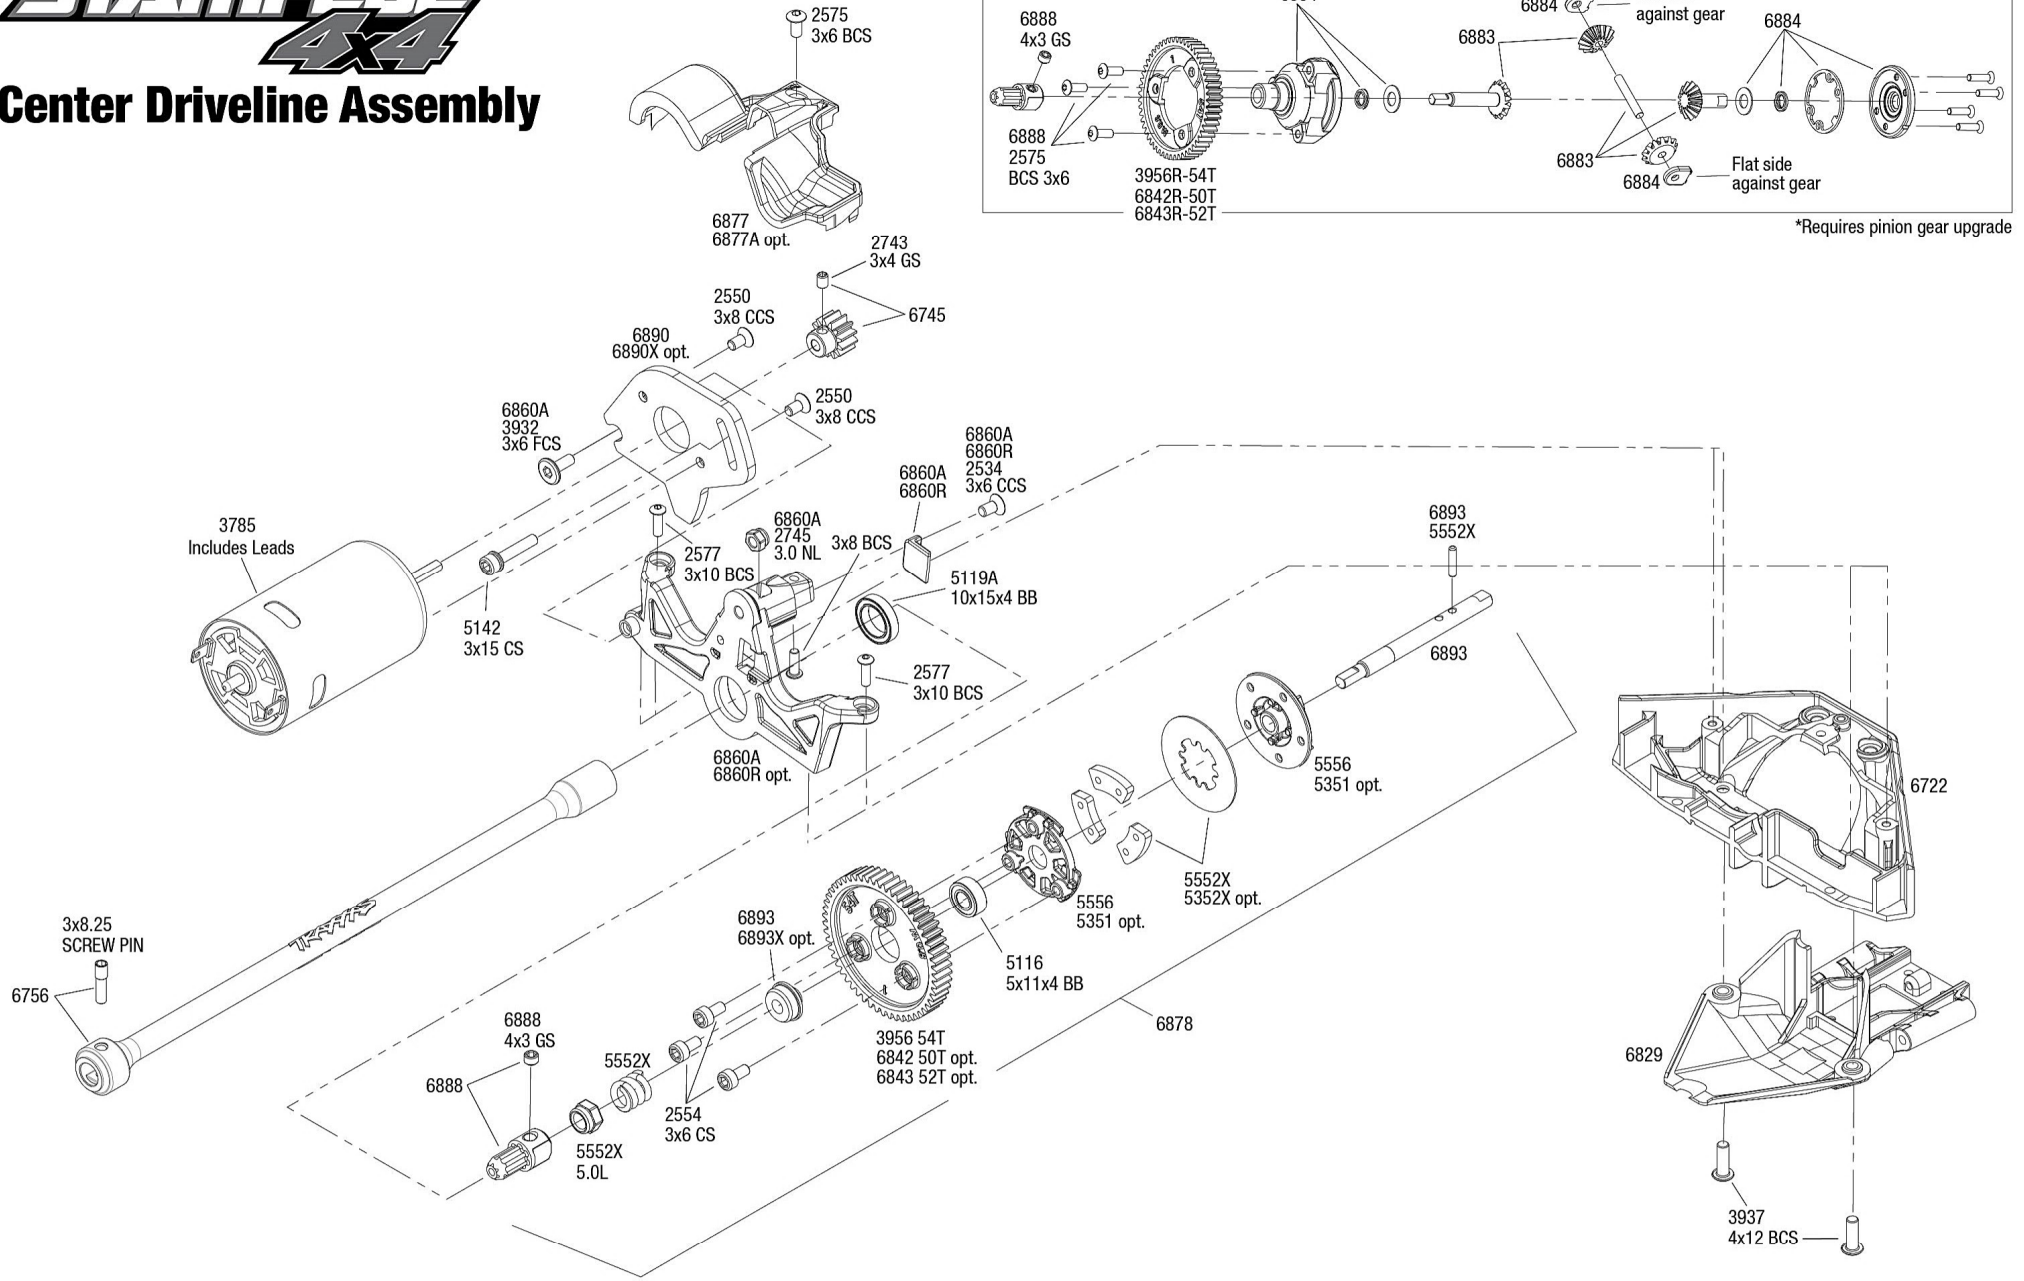

See Parts List for a complete listing of optional accessories.

Driveshaft Assembly

Modular Assembly

REV 200807-R11

Specifications on this page are subject to change without notice. Every attempt has been made to ensure the accuracy of this drawing, however Traxxas cannot be held responsible for typographical or other errors. See Parts List for a complete listing of optional accessories.

REV 200807-R11
See Parts List for a complete listing of optional accessories.

Specifications on this page are subject to change without notice. Every attempt has been made to ensure the accuracy of this drawing, however Traxxas cannot be held responsible for typographical or other errors.

Front Assembly

STAMPEDE 4x4

Center Driveline Assembly

See Parts List for a complete listing of optional accessories.

Specifications on this page are subject to change without notice. Every attempt has been made to ensure the accuracy of this drawing, however Traxxas cannot be held responsible for typographical or other errors.