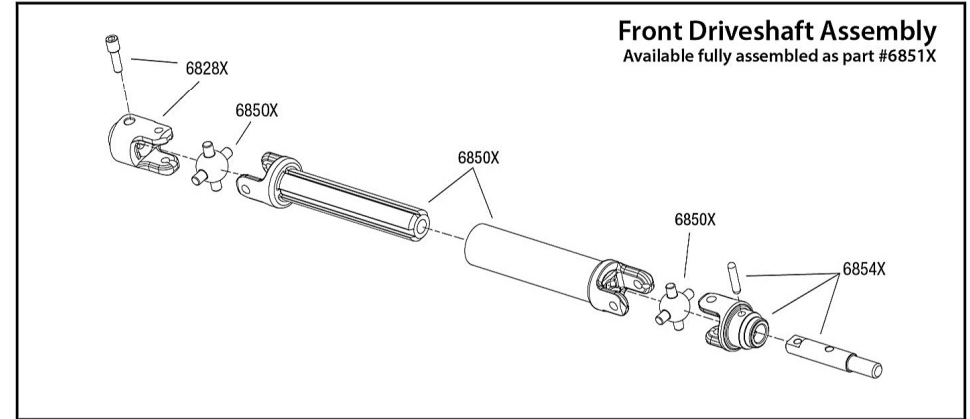

STAMPEDE Chassis Assembly 4x4

Specifications on this page are subject to change without notice. Every attempt has been made to ensure the accuracy of this drawing, however Traxxas cannot be held responsible for typographical or other errors.

See Parts List for a complete listing of optional accessories.

Driveshaft Assembly

Modular Assembly

REV 200807-R11

Specifications on this page are subject to change without notice. Every attempt has been made to ensure the accuracy of this drawing, however Traxxas cannot be held responsible for typographical or other errors. See Parts List for a complete listing of optional accessories.