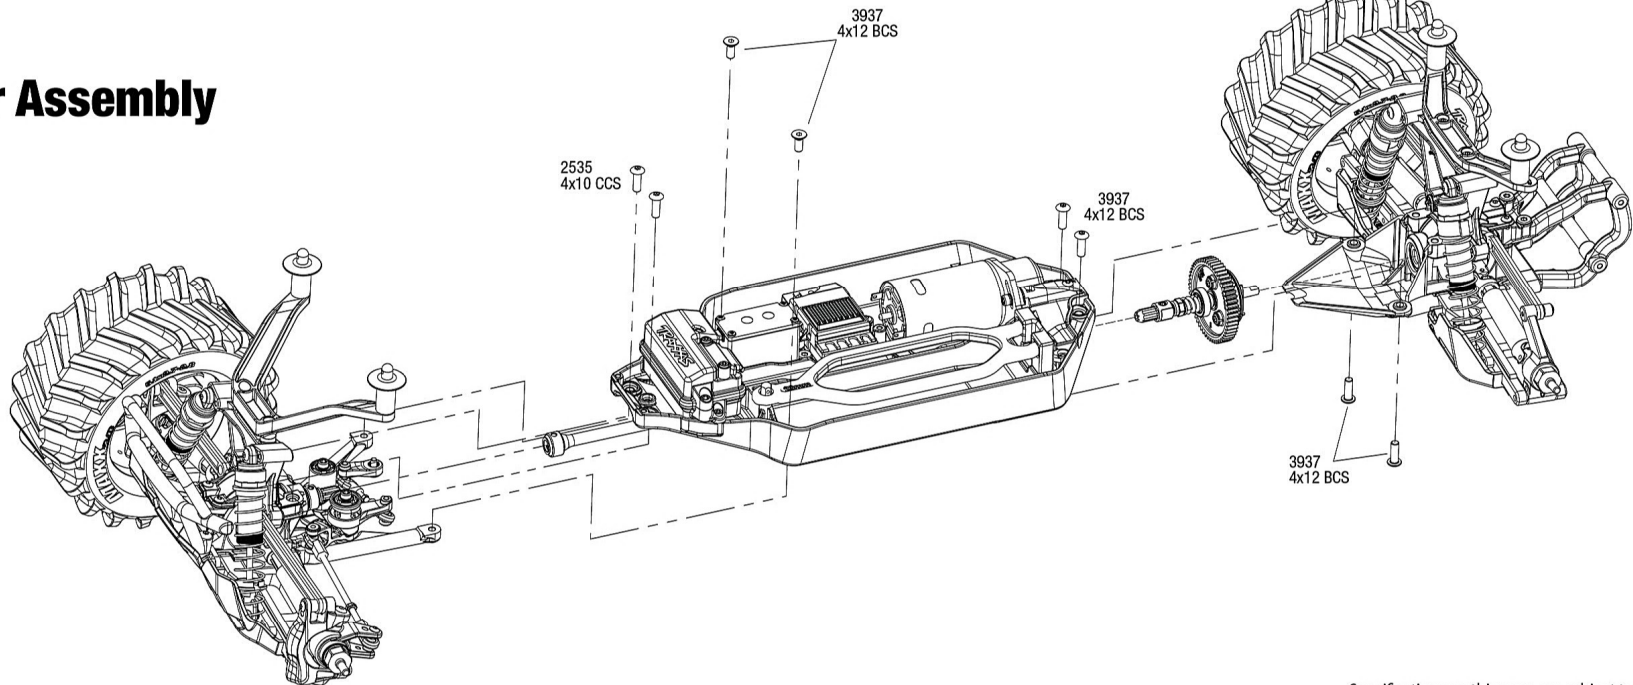

STAMPEDE Chassis Assembly 4x4

Specifications on this page are subject to change without notice. Every attempt has been made to ensure the accuracy of this drawing, however Traxxas cannot be held responsible for typographical or other errors.

See Parts List for a complete listing of optional accessories.

Driveshaft Assembly

Modular Assembly

REV 200807-R11

Specifications on this page are subject to change without notice. Every attempt has been made to ensure the accuracy of this drawing, however Traxxas cannot be held responsible for typographical or other errors. See Parts List for a complete listing of optional accessories.