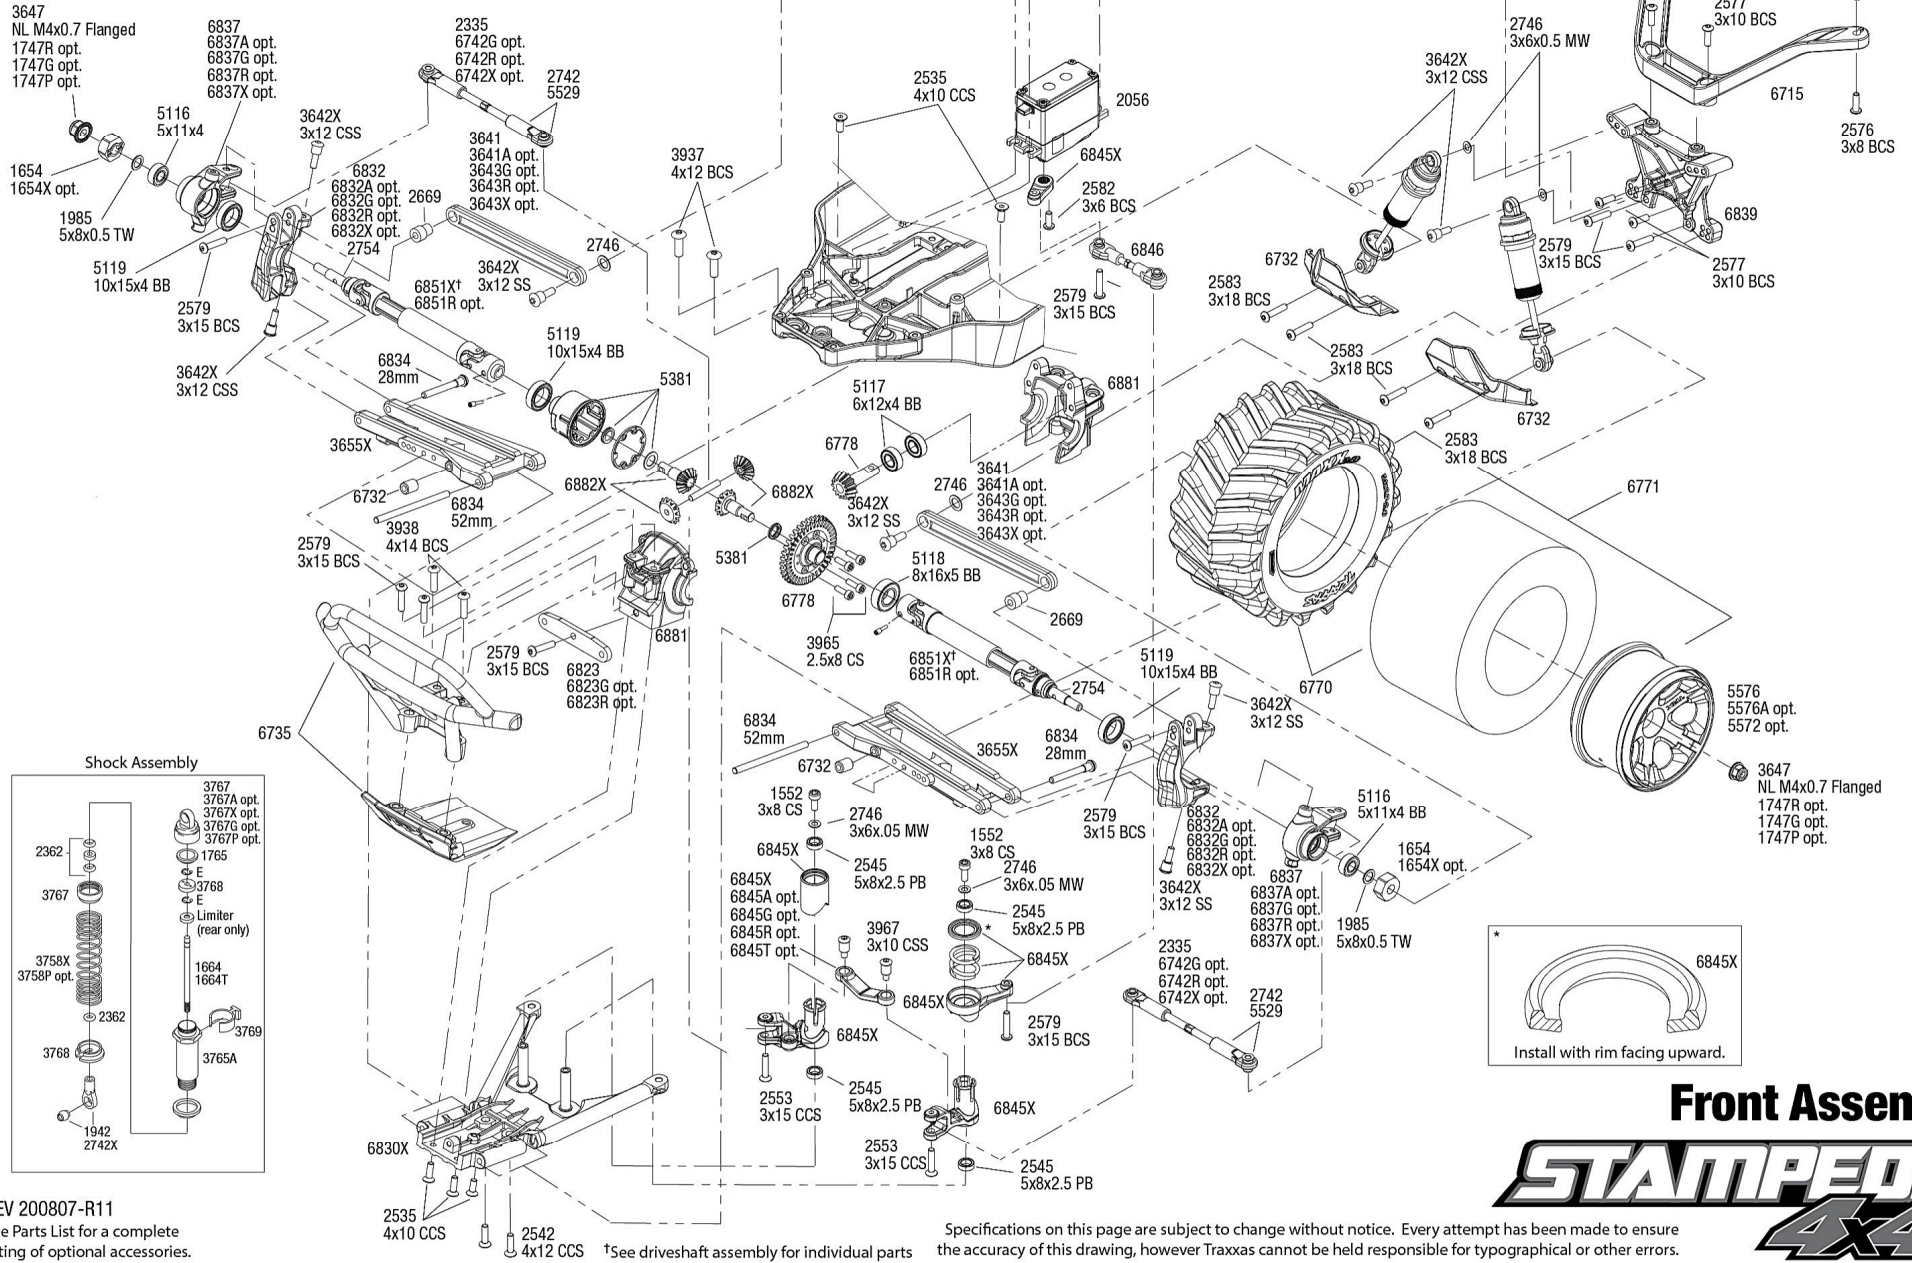

STAMPEDE Chassis Assembly 4x4

Specifications on this page are subject to change without notice. Every attempt has been made to ensure the accuracy of this drawing, however Traxxas cannot be held responsible for typographical or other errors.

See Parts List for a complete listing of optional accessories.

Driveshaft Assembly

Modular Assembly

REV 200807-R11

Specifications on this page are subject to change without notice. Every attempt has been made to ensure the accuracy of this drawing, however Traxxas cannot be held responsible for typographical or other errors. See Parts List for a complete listing of optional accessories.

REV 200807-R11
See Parts List for a complete listing of optional accessories.

Specifications on this page are subject to change without notice. Every attempt has been made to ensure the accuracy of this drawing, however Traxxas cannot be held responsible for typographical or other errors.

Front Assembly

STAMPEDE 4x4

Center Driveline Assembly

See Parts List for a complete listing of optional accessories.

Specifications on this page are subject to change without notice. Every attempt has been made to ensure the accuracy of this drawing, however Traxxas cannot be held responsible for typographical or other errors.