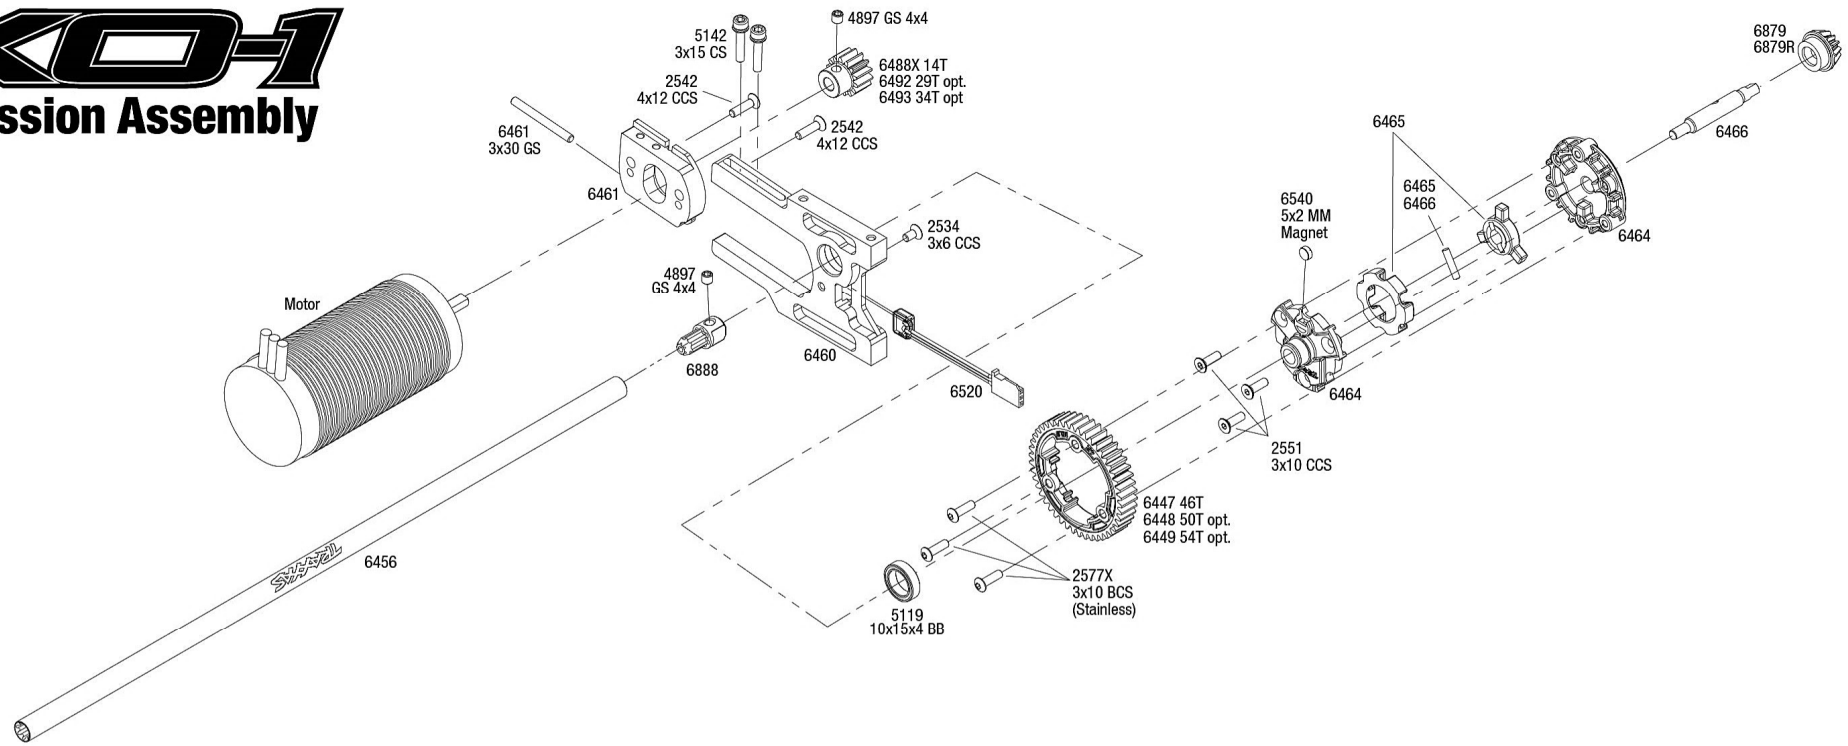

XO-1 Transmission Assembly

Front Differential

Rear Differential

See Parts List for a complete listing of optional accessories.

REV 210422-R07
Specifications on this page are subject to change without notice. Every attempt has been made to ensure the accuracy of this drawing; however, Traxxas cannot be held responsible for typographical or other errors.

XO-1

Body & Wing Assembly

See Parts List for a complete listing of optional accessories.

REV 210422-R07
Specifications on this page are subject to change without notice. Every attempt has been made to ensure the accuracy of this drawing; however, Traxxas cannot be held responsible for typographical or other errors.

XO-1 Chassis Assembly

Telemetry Sensors

Specifications on this page are subject to change without notice. Every attempt has been made to ensure the accuracy of this drawing; however, Traxxas cannot be held responsible for typographical or other errors.