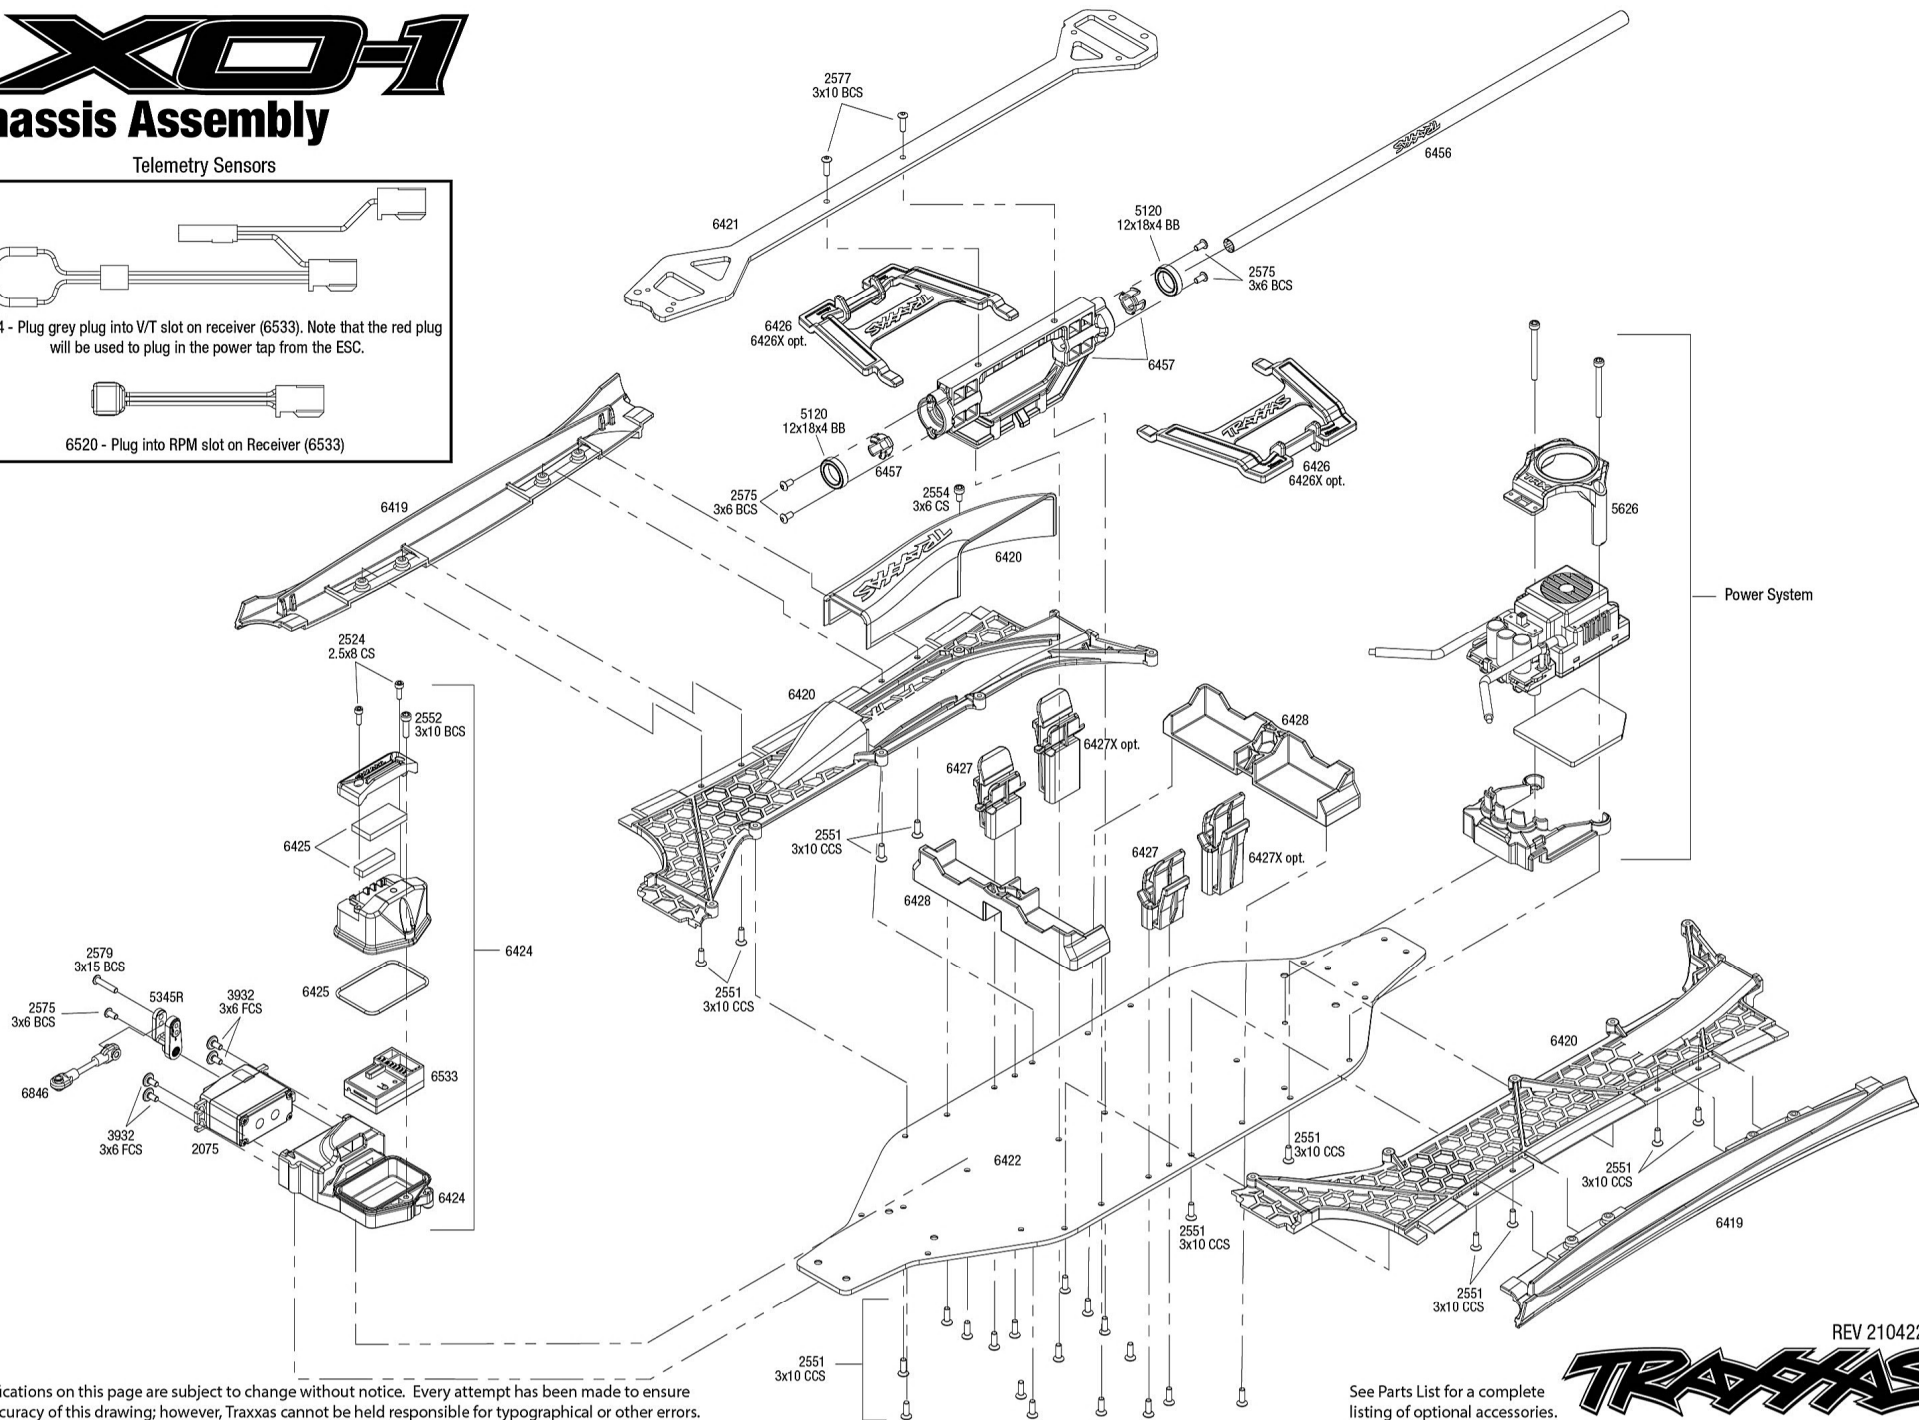

XO-1

Body & Wing Assembly

See Parts List for a complete listing of optional accessories.

REV 210422-R07
Specifications on this page are subject to change without notice. Every attempt has been made to ensure the accuracy of this drawing; however, Traxxas cannot be held responsible for typographical or other errors.

XO-1 Chassis Assembly

Telemetry Sensors

Specifications on this page are subject to change without notice. Every attempt has been made to ensure the accuracy of this drawing; however, Traxxas cannot be held responsible for typographical or other errors.