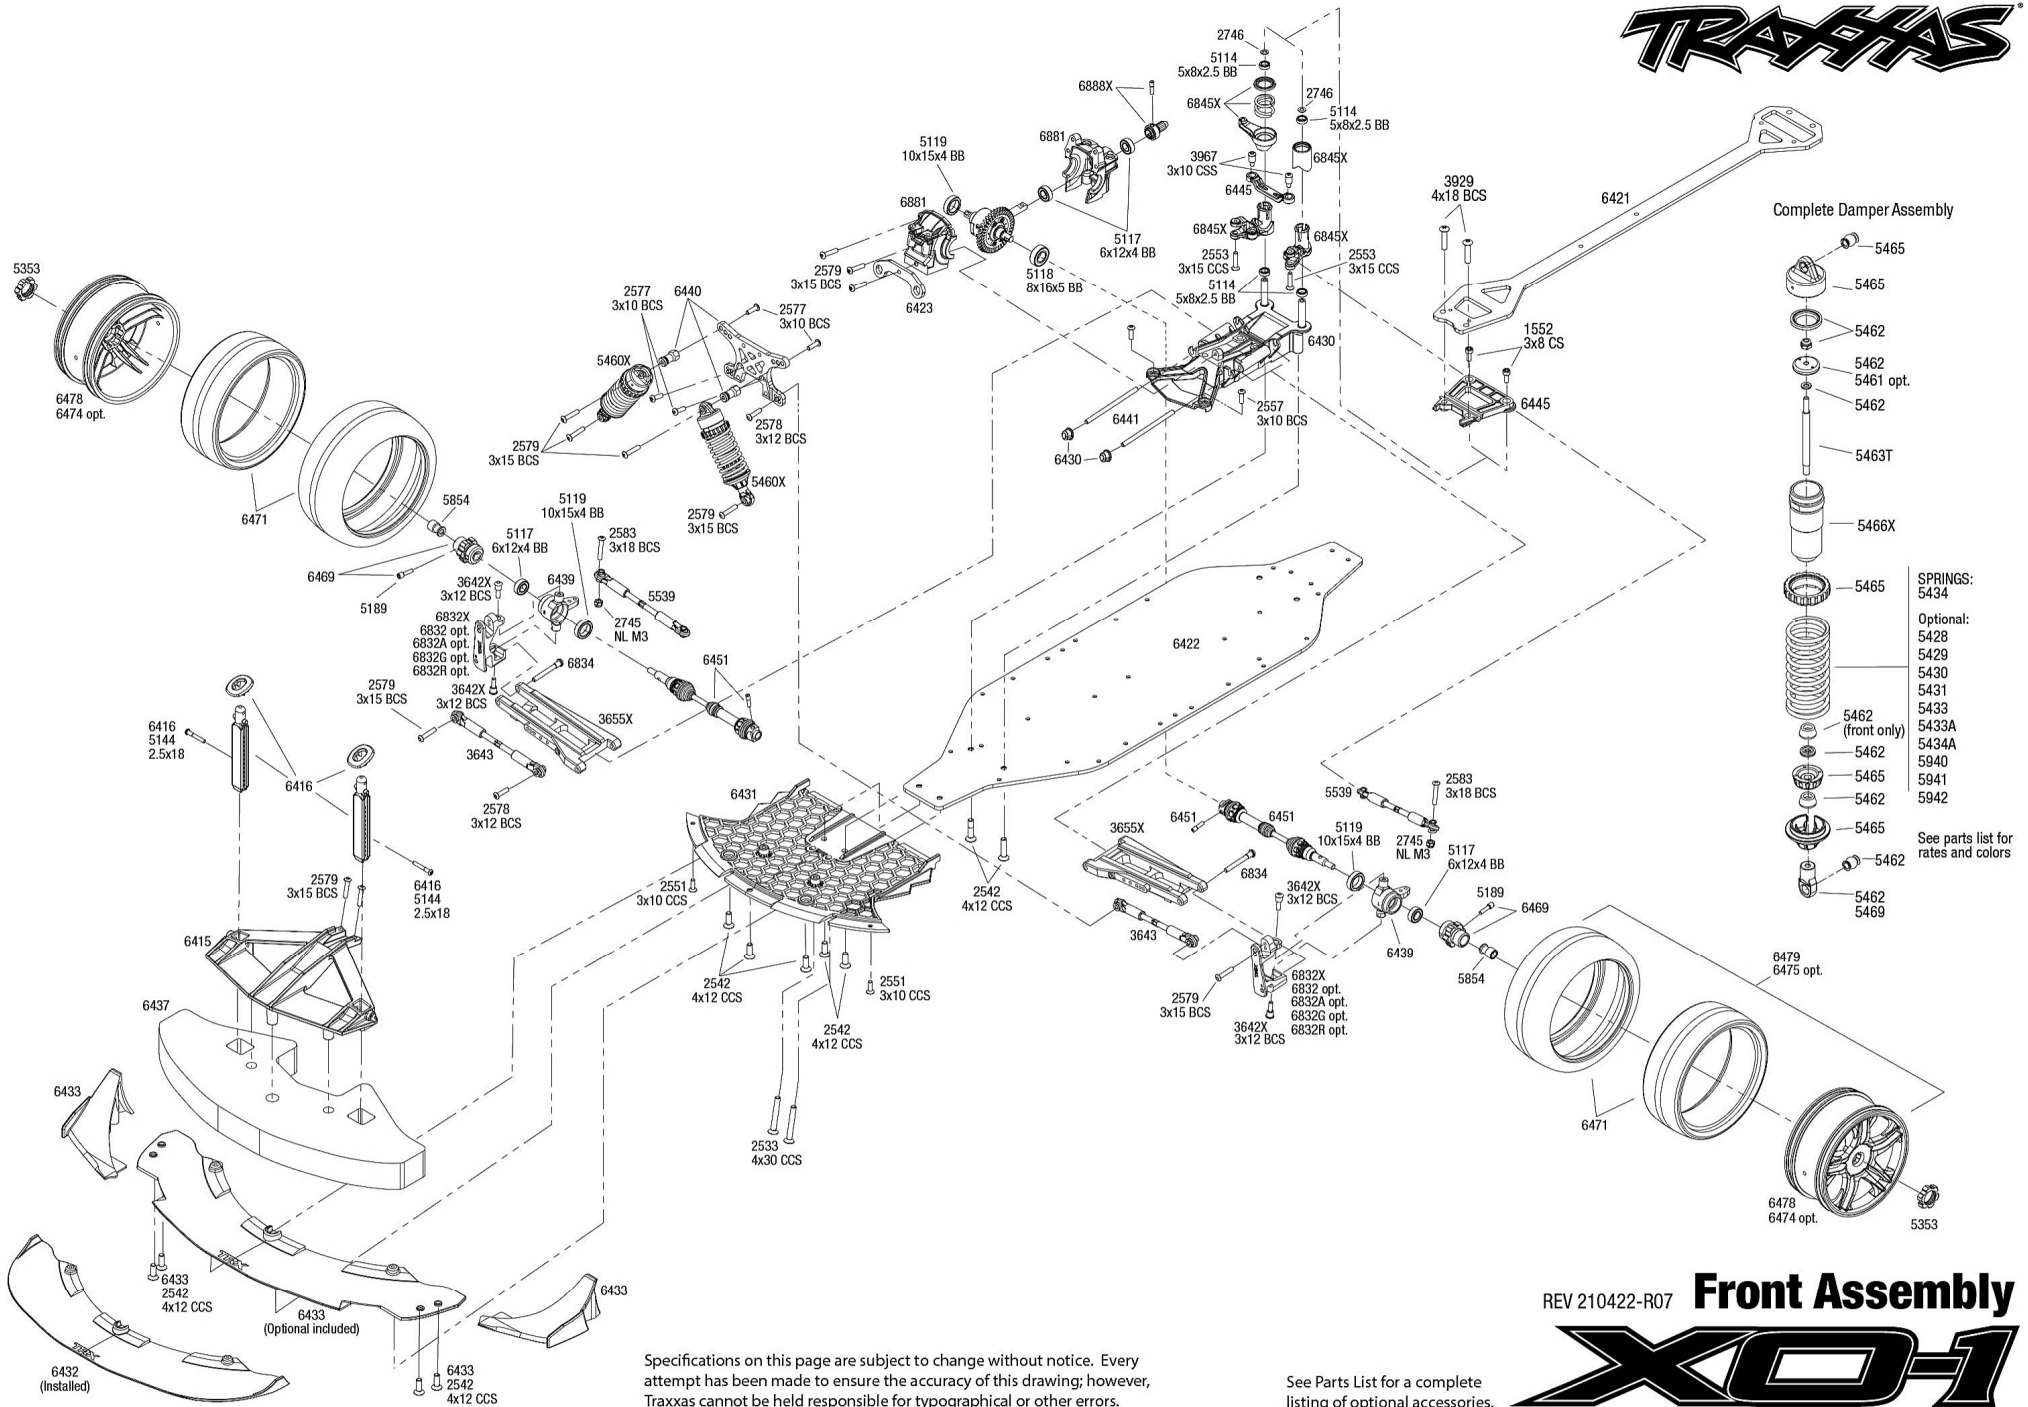

Specifications on this page are subject to change without notice. Every attempt has been made to ensure the accuracy of this drawing; however, Traxxas cannot be held responsible for typographical or other errors.

See Parts List for a complete listing of optional accessories.