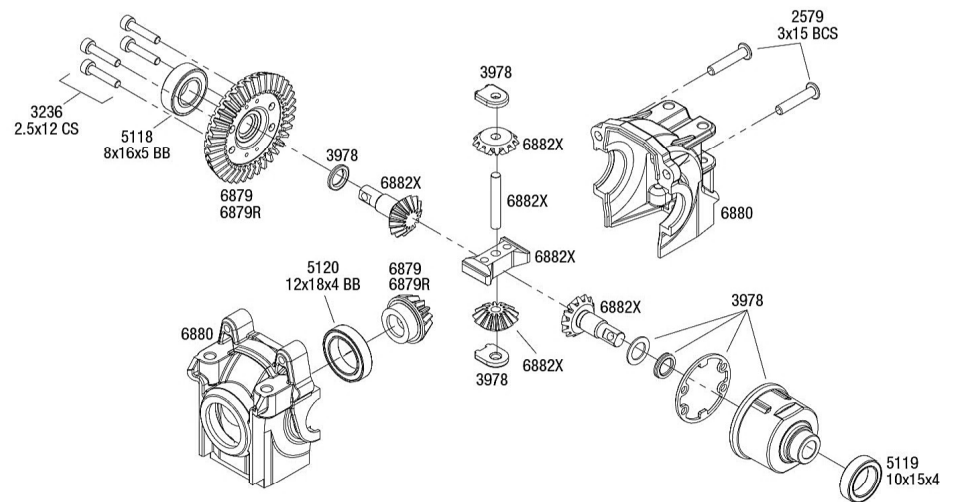

XO-1 Transmission Assembly

Front Differential

Rear Differential

See Parts List for a complete listing of optional accessories.

REV 210422-R07
Specifications on this page are subject to change without notice. Every attempt has been made to ensure the accuracy of this drawing; however, Traxxas cannot be held responsible for typographical or other errors.

XO-1

Body & Wing Assembly

See Parts List for a complete listing of optional accessories.

REV 210422-R07
Specifications on this page are subject to change without notice. Every attempt has been made to ensure the accuracy of this drawing; however, Traxxas cannot be held responsible for typographical or other errors.

XO-1 Chassis Assembly

Telemetry Sensors

Specifications on this page are subject to change without notice. Every attempt has been made to ensure the accuracy of this drawing; however, Traxxas cannot be held responsible for typographical or other errors.

See Parts List for a complete listing of optional accessories.

Rear Assembly

XO-1

See Parts List for a complete listing of optional accessories.

REV 210422-R07
 Specifications on this page are subject to change without notice. Every attempt has been made to ensure the accuracy of this drawing; however, Traxxas cannot be held responsible for typographical or other errors.