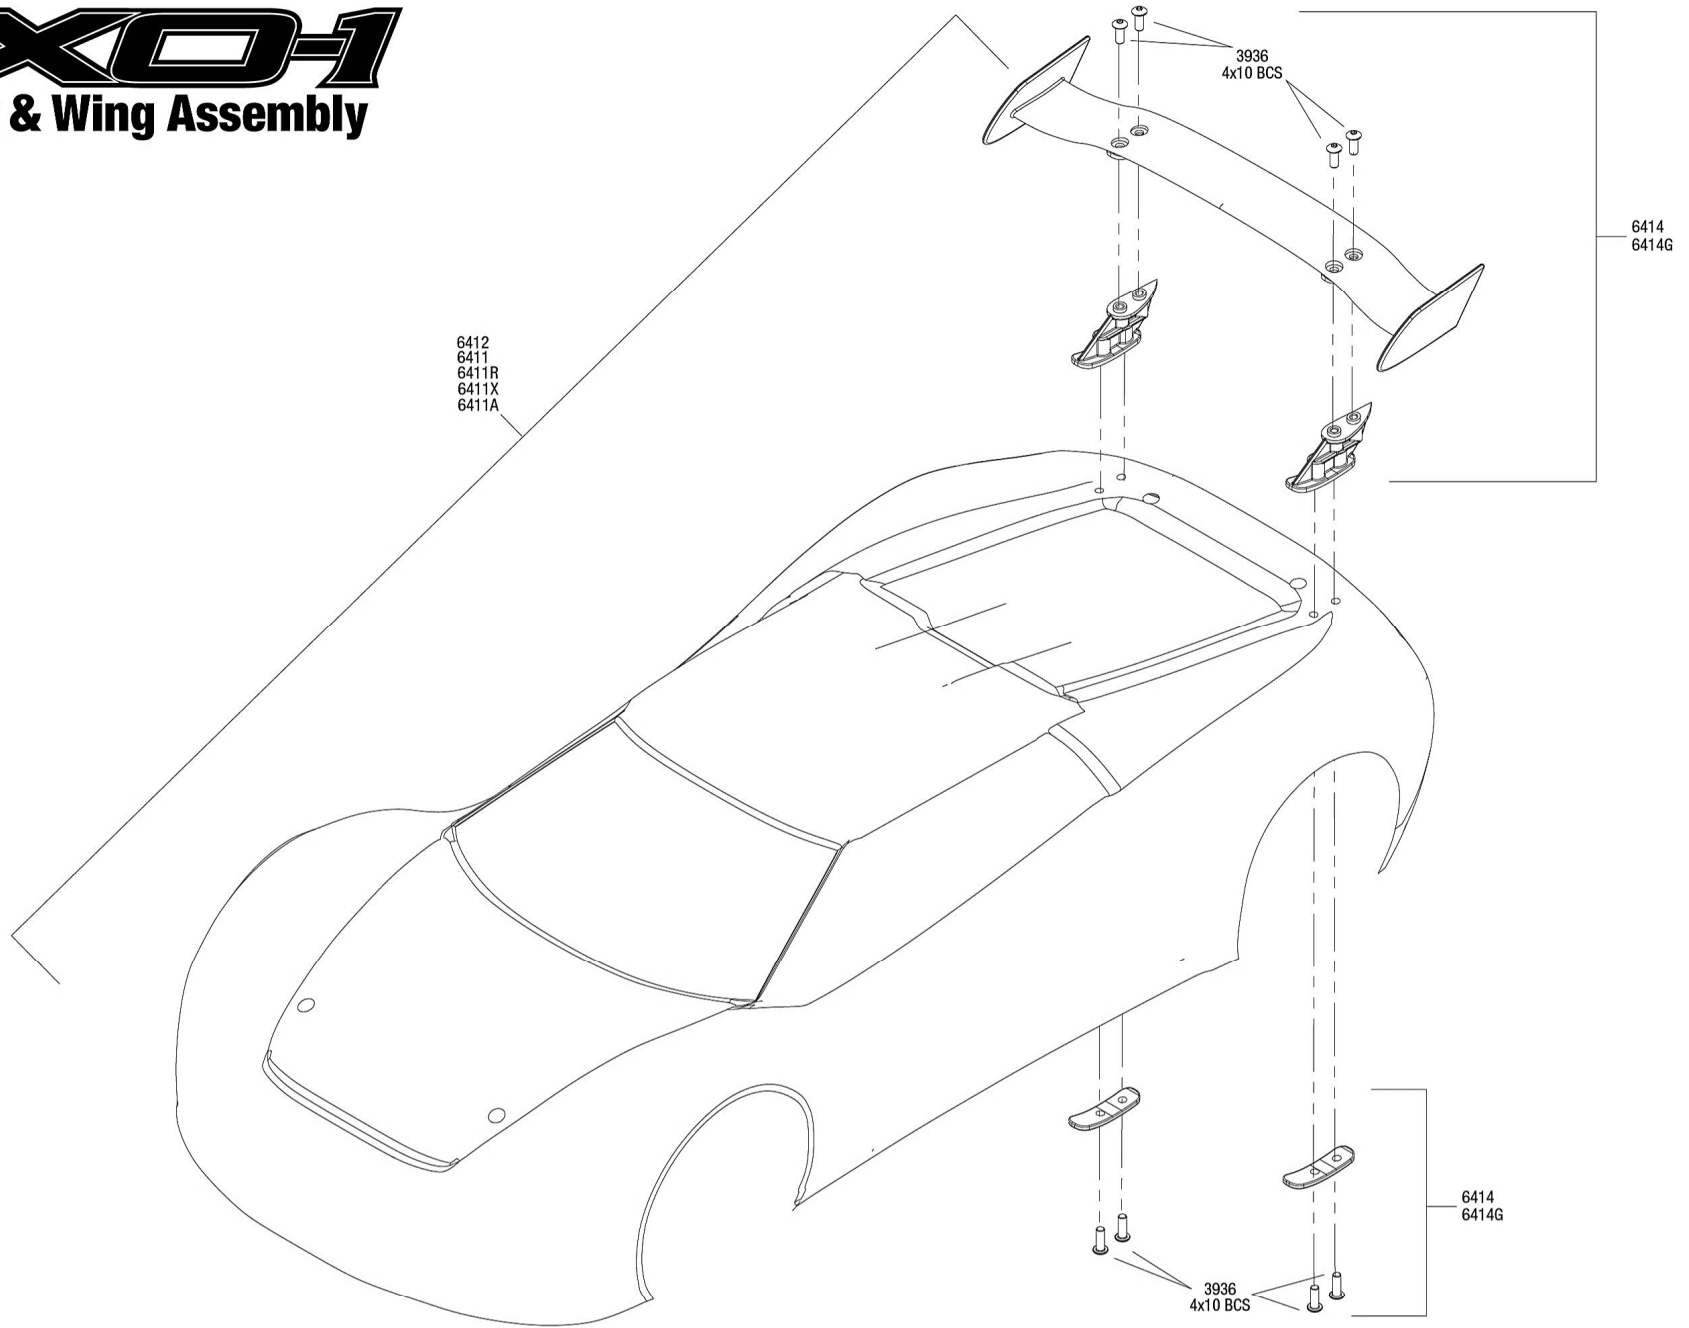

XO-1 Transmission Assembly

Front Differential

Rear Differential

See Parts List for a complete listing of optional accessories.

REV 210422-R07
Specifications on this page are subject to change without notice. Every attempt has been made to ensure the accuracy of this drawing; however, Traxxas cannot be held responsible for typographical or other errors.

XO-1

Body & Wing Assembly

See Parts List for a complete listing of optional accessories.

REV 210422-R07
Specifications on this page are subject to change without notice. Every attempt has been made to ensure the accuracy of this drawing; however, Traxxas cannot be held responsible for typographical or other errors.

XO-1 Chassis Assembly

Telemetry Sensors

Specifications on this page are subject to change without notice. Every attempt has been made to ensure the accuracy of this drawing; however, Traxxas cannot be held responsible for typographical or other errors.