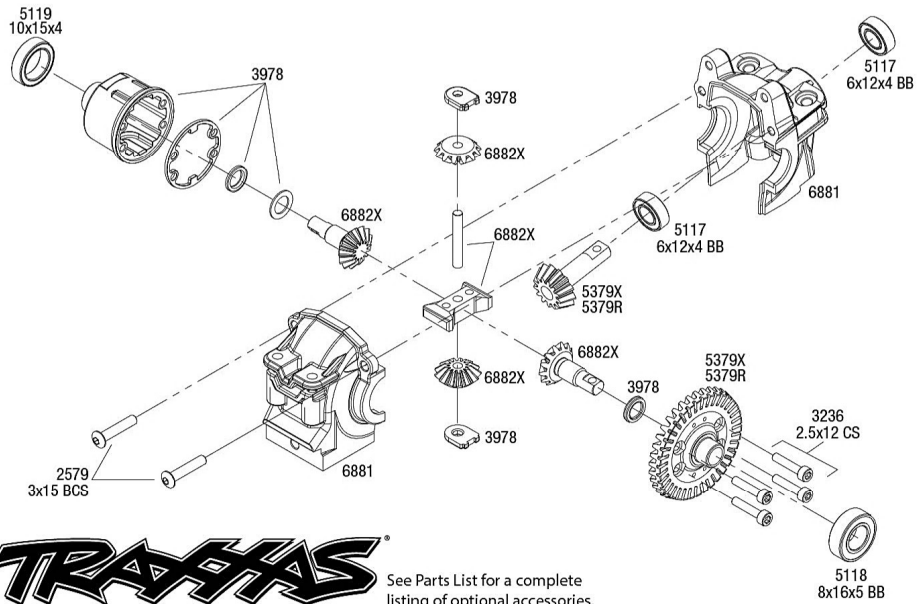

XO-1 Transmission Assembly

Front Differential

Rear Differential

See Parts List for a complete listing of optional accessories.

REV 210422-R07
Specifications on this page are subject to change without notice. Every attempt has been made to ensure the accuracy of this drawing; however, Traxxas cannot be held responsible for typographical or other errors.

XO-1

Body & Wing Assembly

See Parts List for a complete listing of optional accessories.

REV 210422-R07
Specifications on this page are subject to change without notice. Every attempt has been made to ensure the accuracy of this drawing; however, Traxxas cannot be held responsible for typographical or other errors.

XO-1 Chassis Assembly

Telemetry Sensors

Specifications on this page are subject to change without notice. Every attempt has been made to ensure the accuracy of this drawing; however, Traxxas cannot be held responsible for typographical or other errors.

See Parts List for a complete listing of optional accessories.

Rear Assembly

XO-1

See Parts List for a complete listing of optional accessories.

REV 210422-R07
 Specifications on this page are subject to change without notice. Every attempt has been made to ensure the accuracy of this drawing; however, Traxxas cannot be held responsible for typographical or other errors.