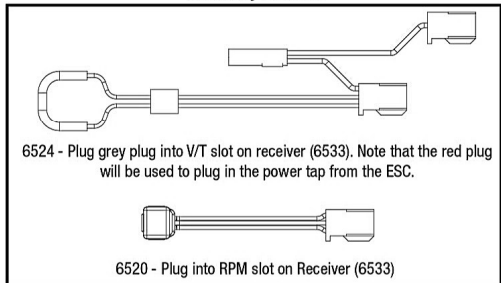

XO-1

Body & Wing Assembly

See Parts List for a complete listing of optional accessories.

REV 210422-R07
Specifications on this page are subject to change without notice. Every attempt has been made to ensure the accuracy of this drawing; however, Traxxas cannot be held responsible for typographical or other errors.

XO-1 Chassis Assembly

Telemetry Sensors

Specifications on this page are subject to change without notice. Every attempt has been made to ensure the accuracy of this drawing; however, Traxxas cannot be held responsible for typographical or other errors.