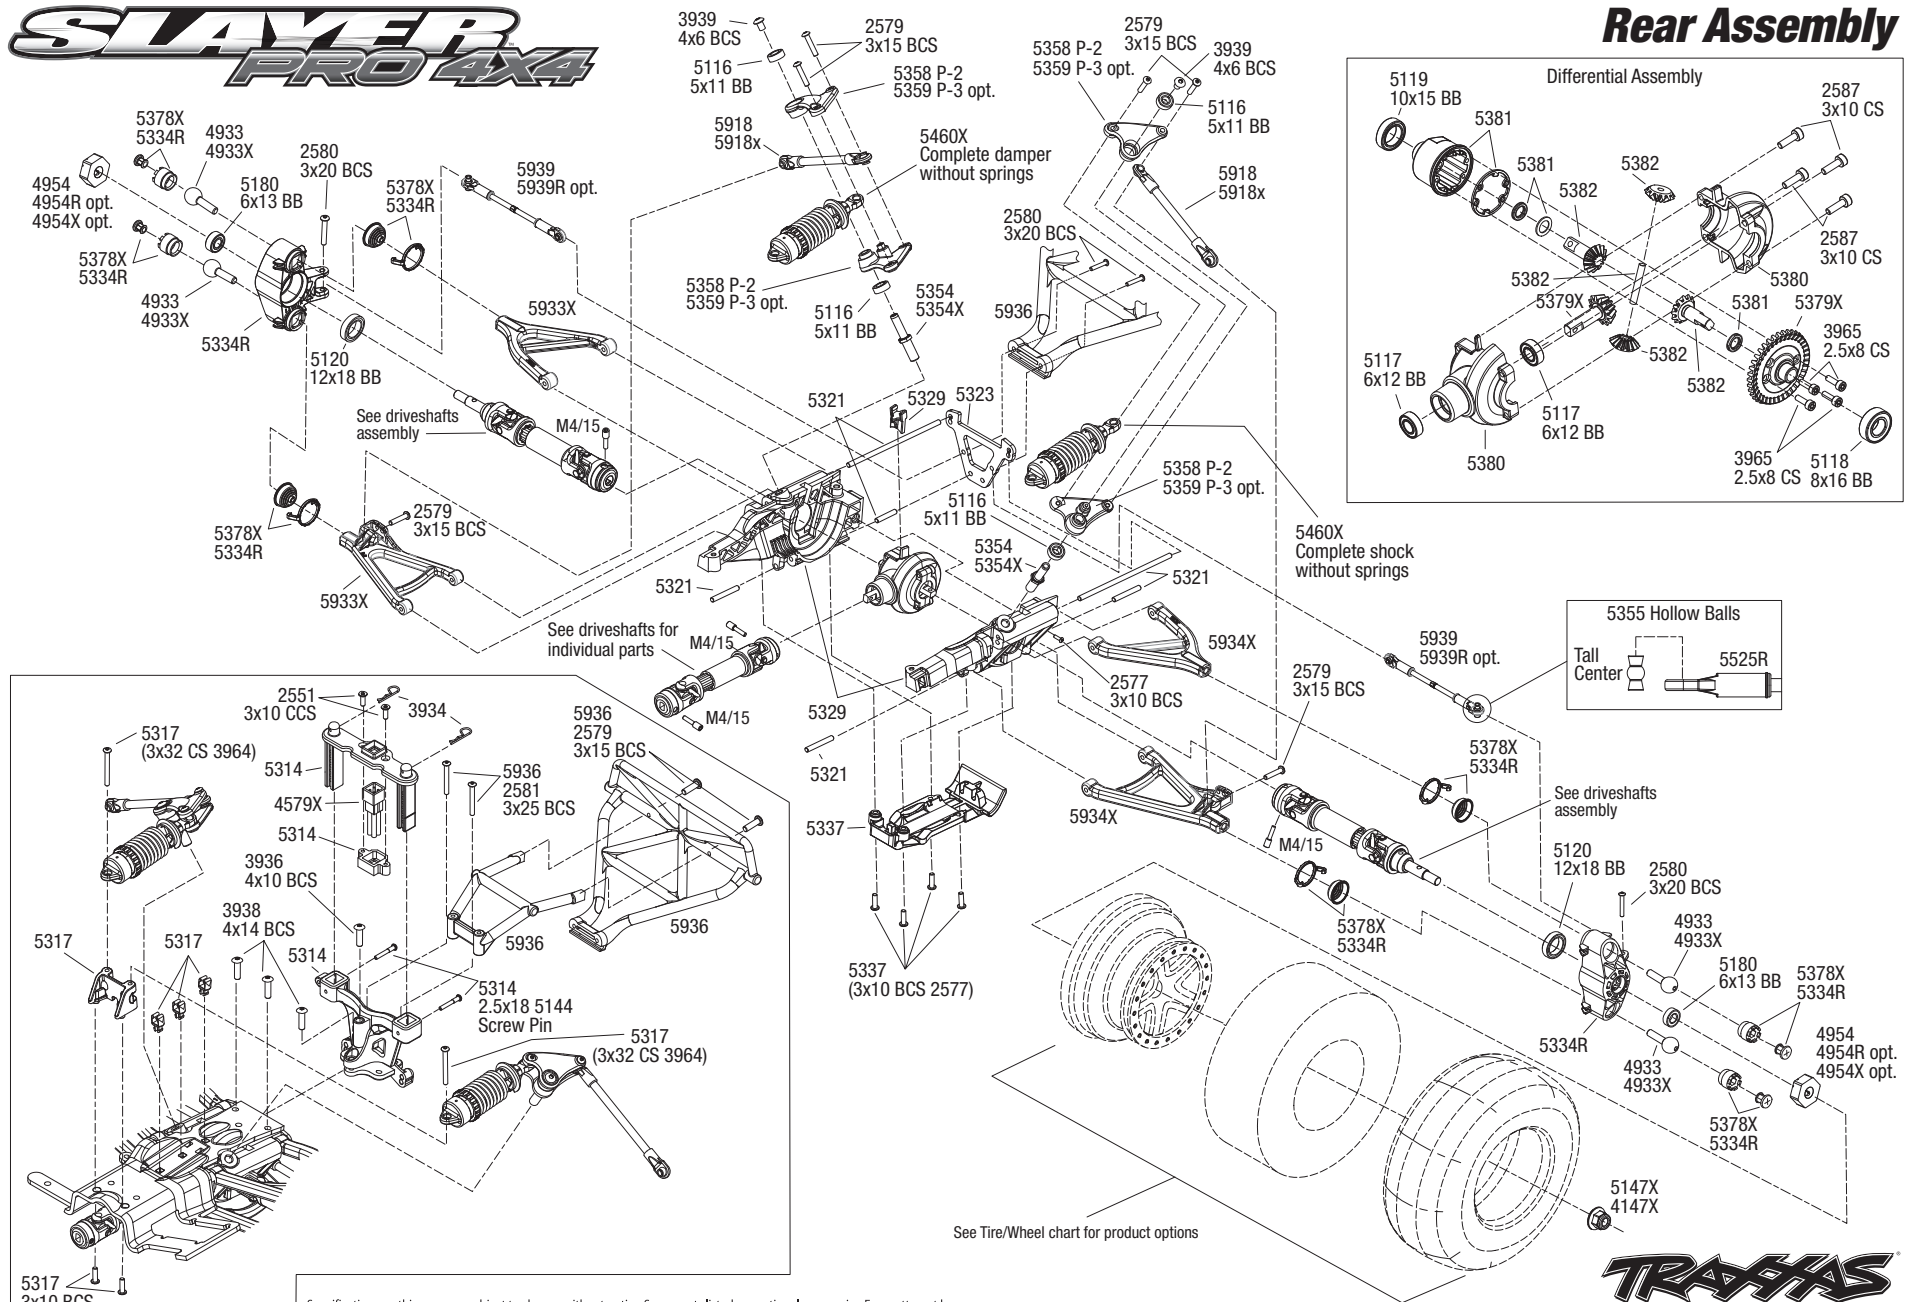

SLAYER PRO 4x4

Rear Assembly