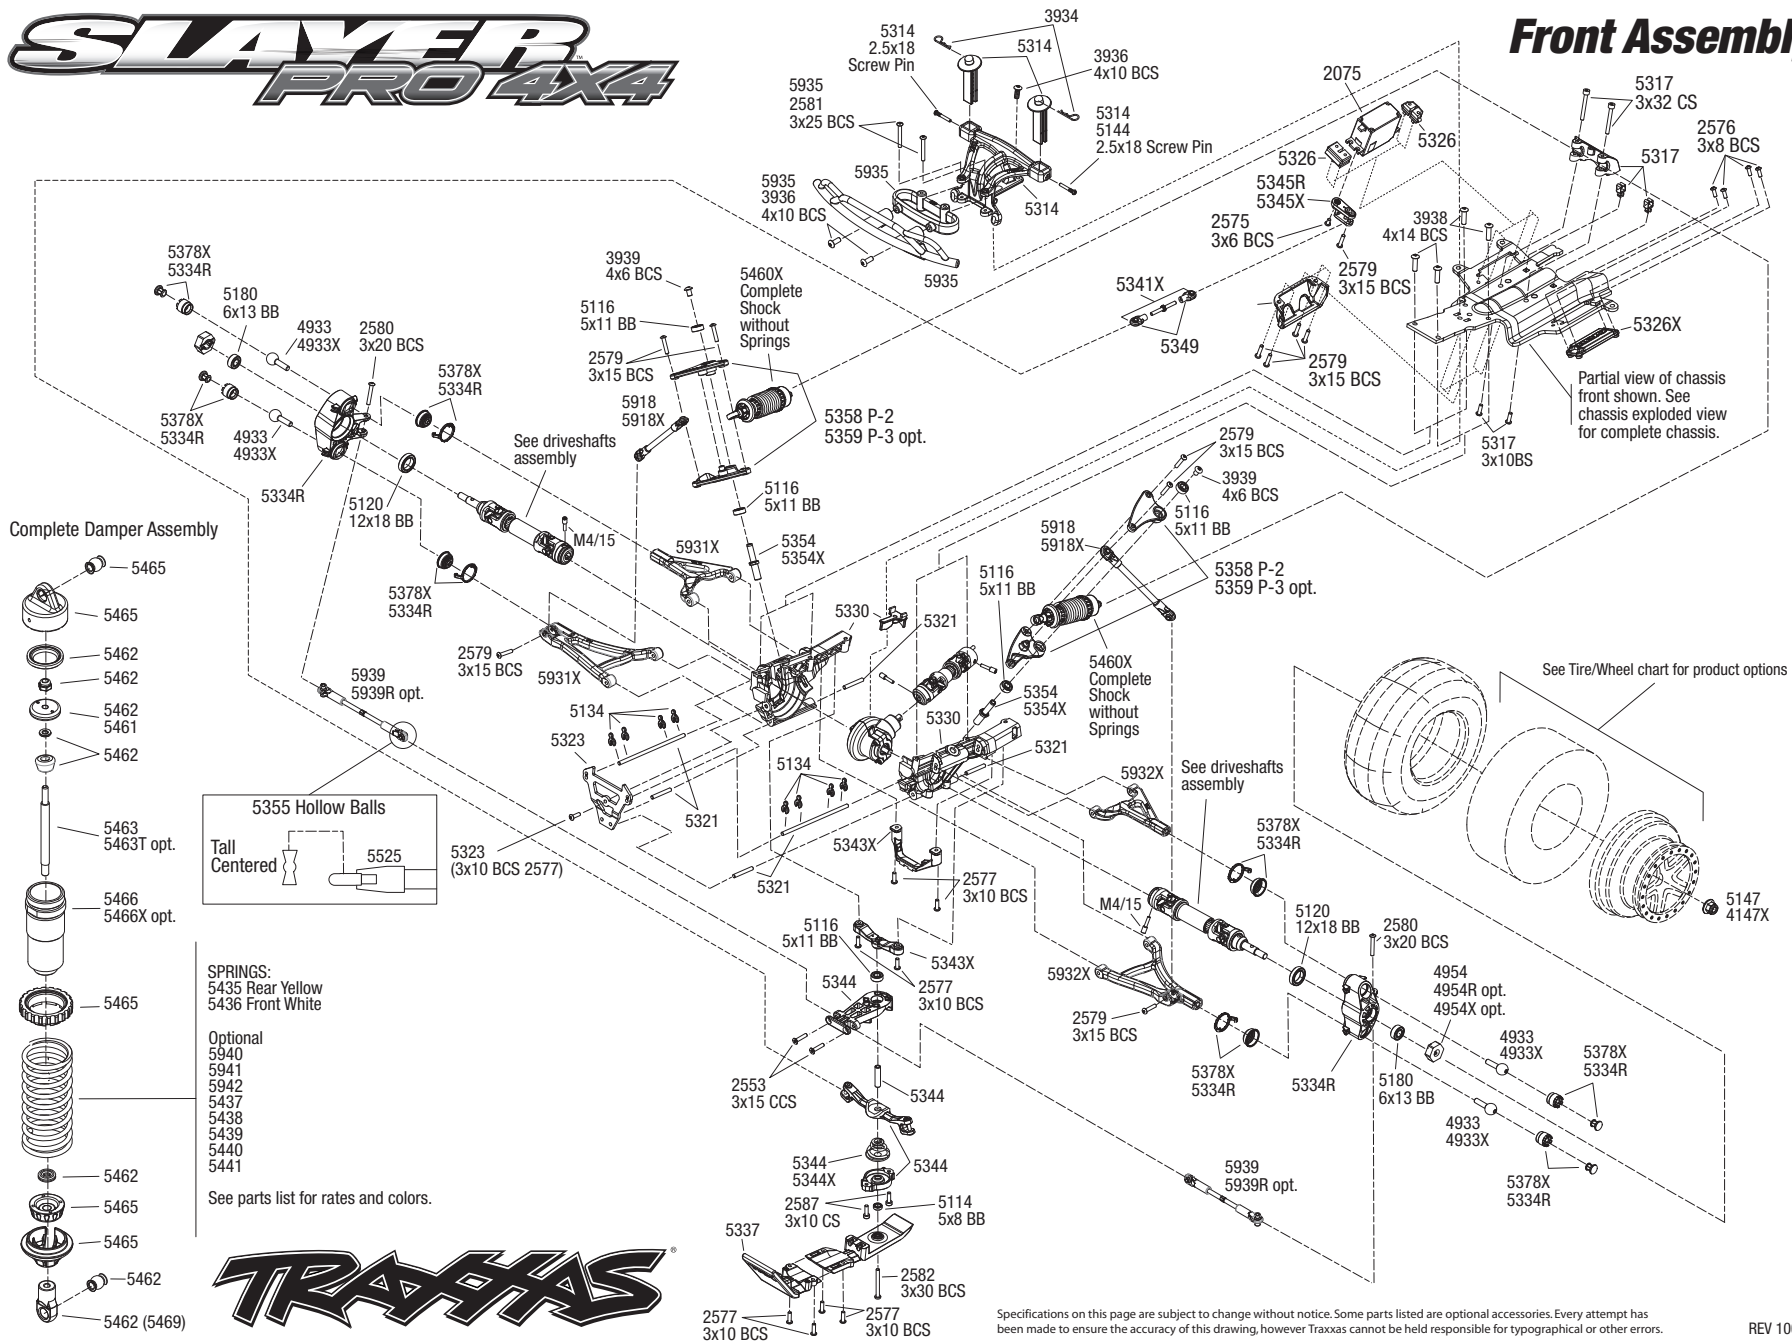

SLAYER PRO 4X4

Front Assembly