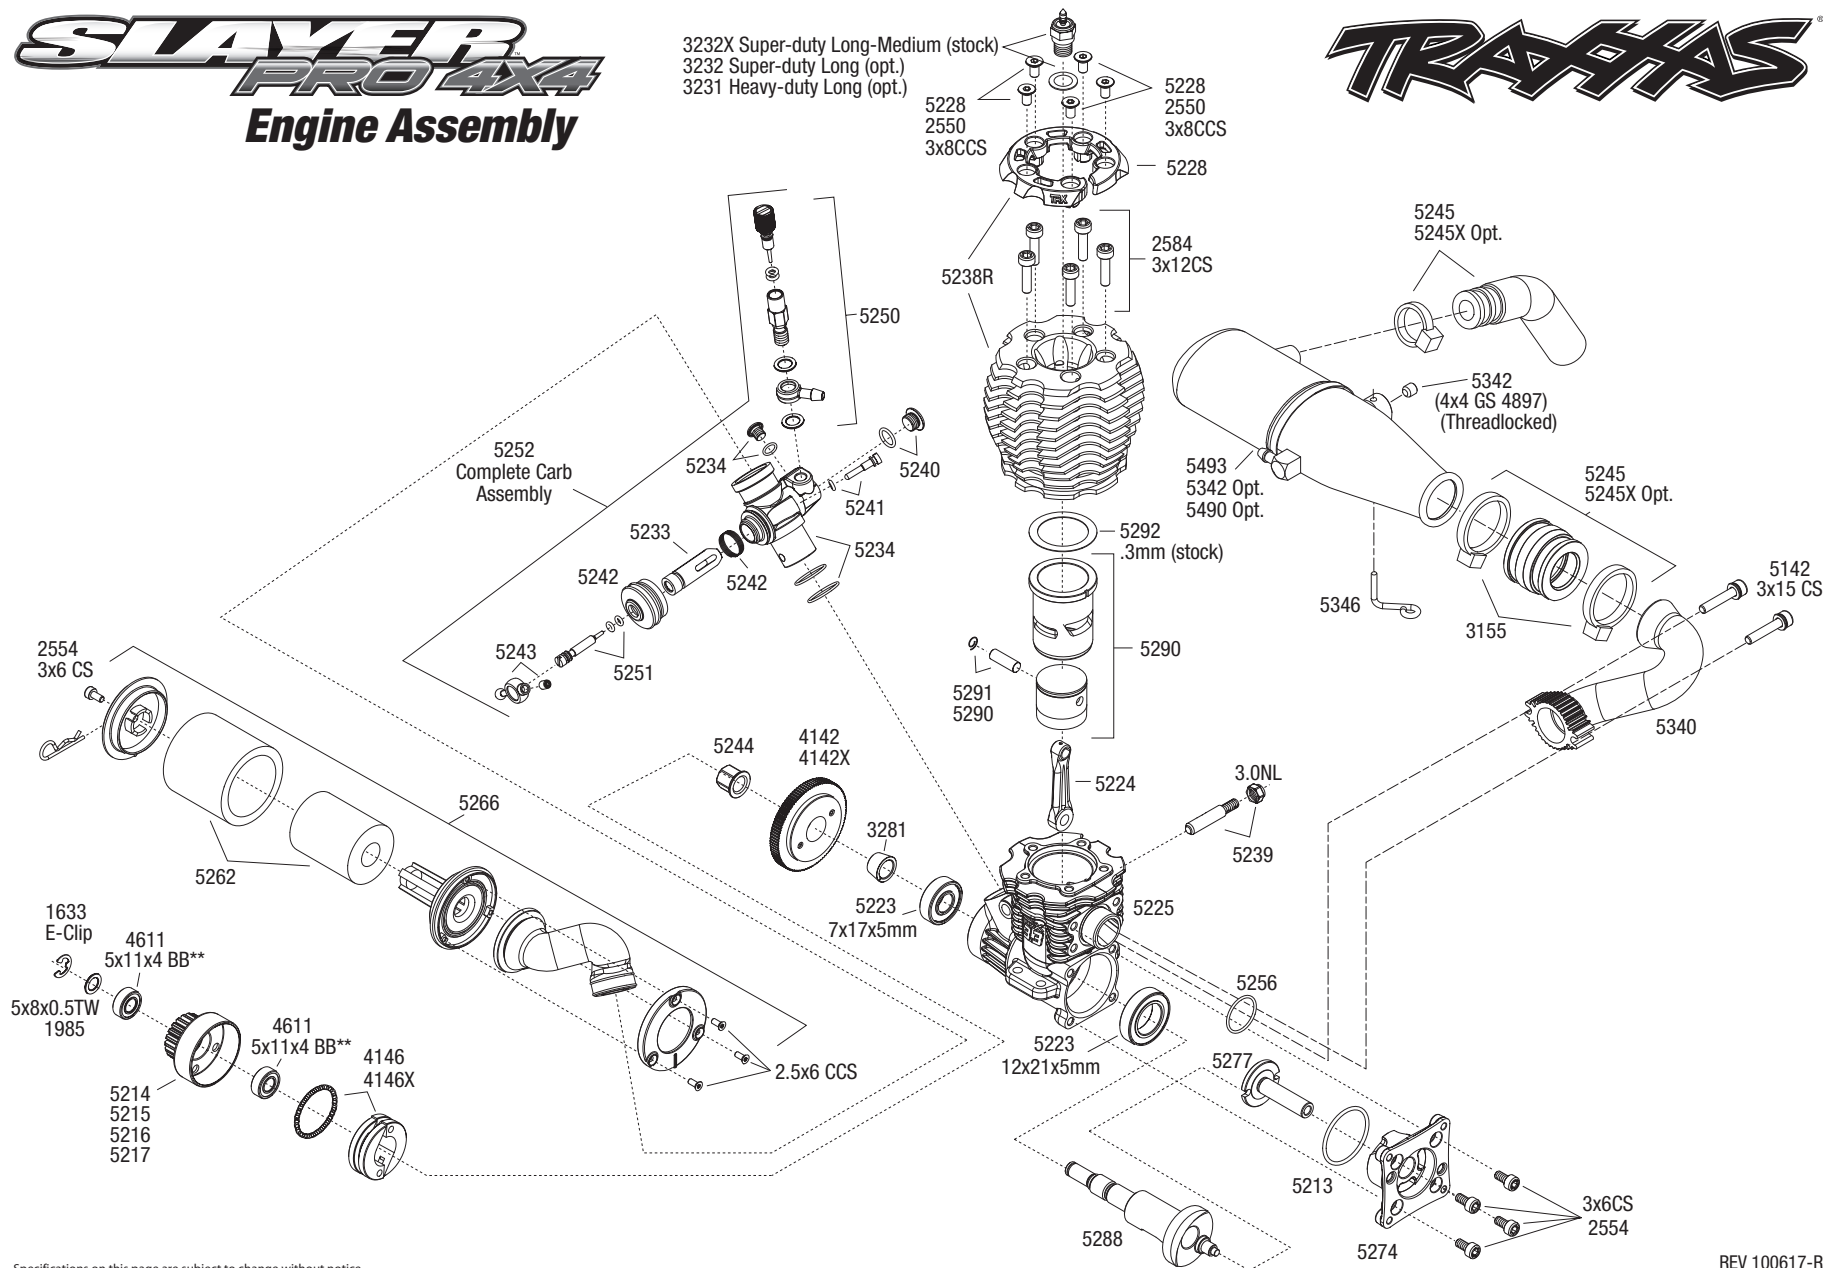

# SLAYER PRO 4X4

## Engine Assembly

3232X Super-duty Long-Medium (stock)  
 3232 Super-duty Long (opt.)  
 3231 Heavy-duty Long (opt.)

Specifications on this page are subject to change without notice.  
 Every attempt has been made to ensure the accuracy of this drawing, however Traxxas cannot be held responsible for typographical or other errors.