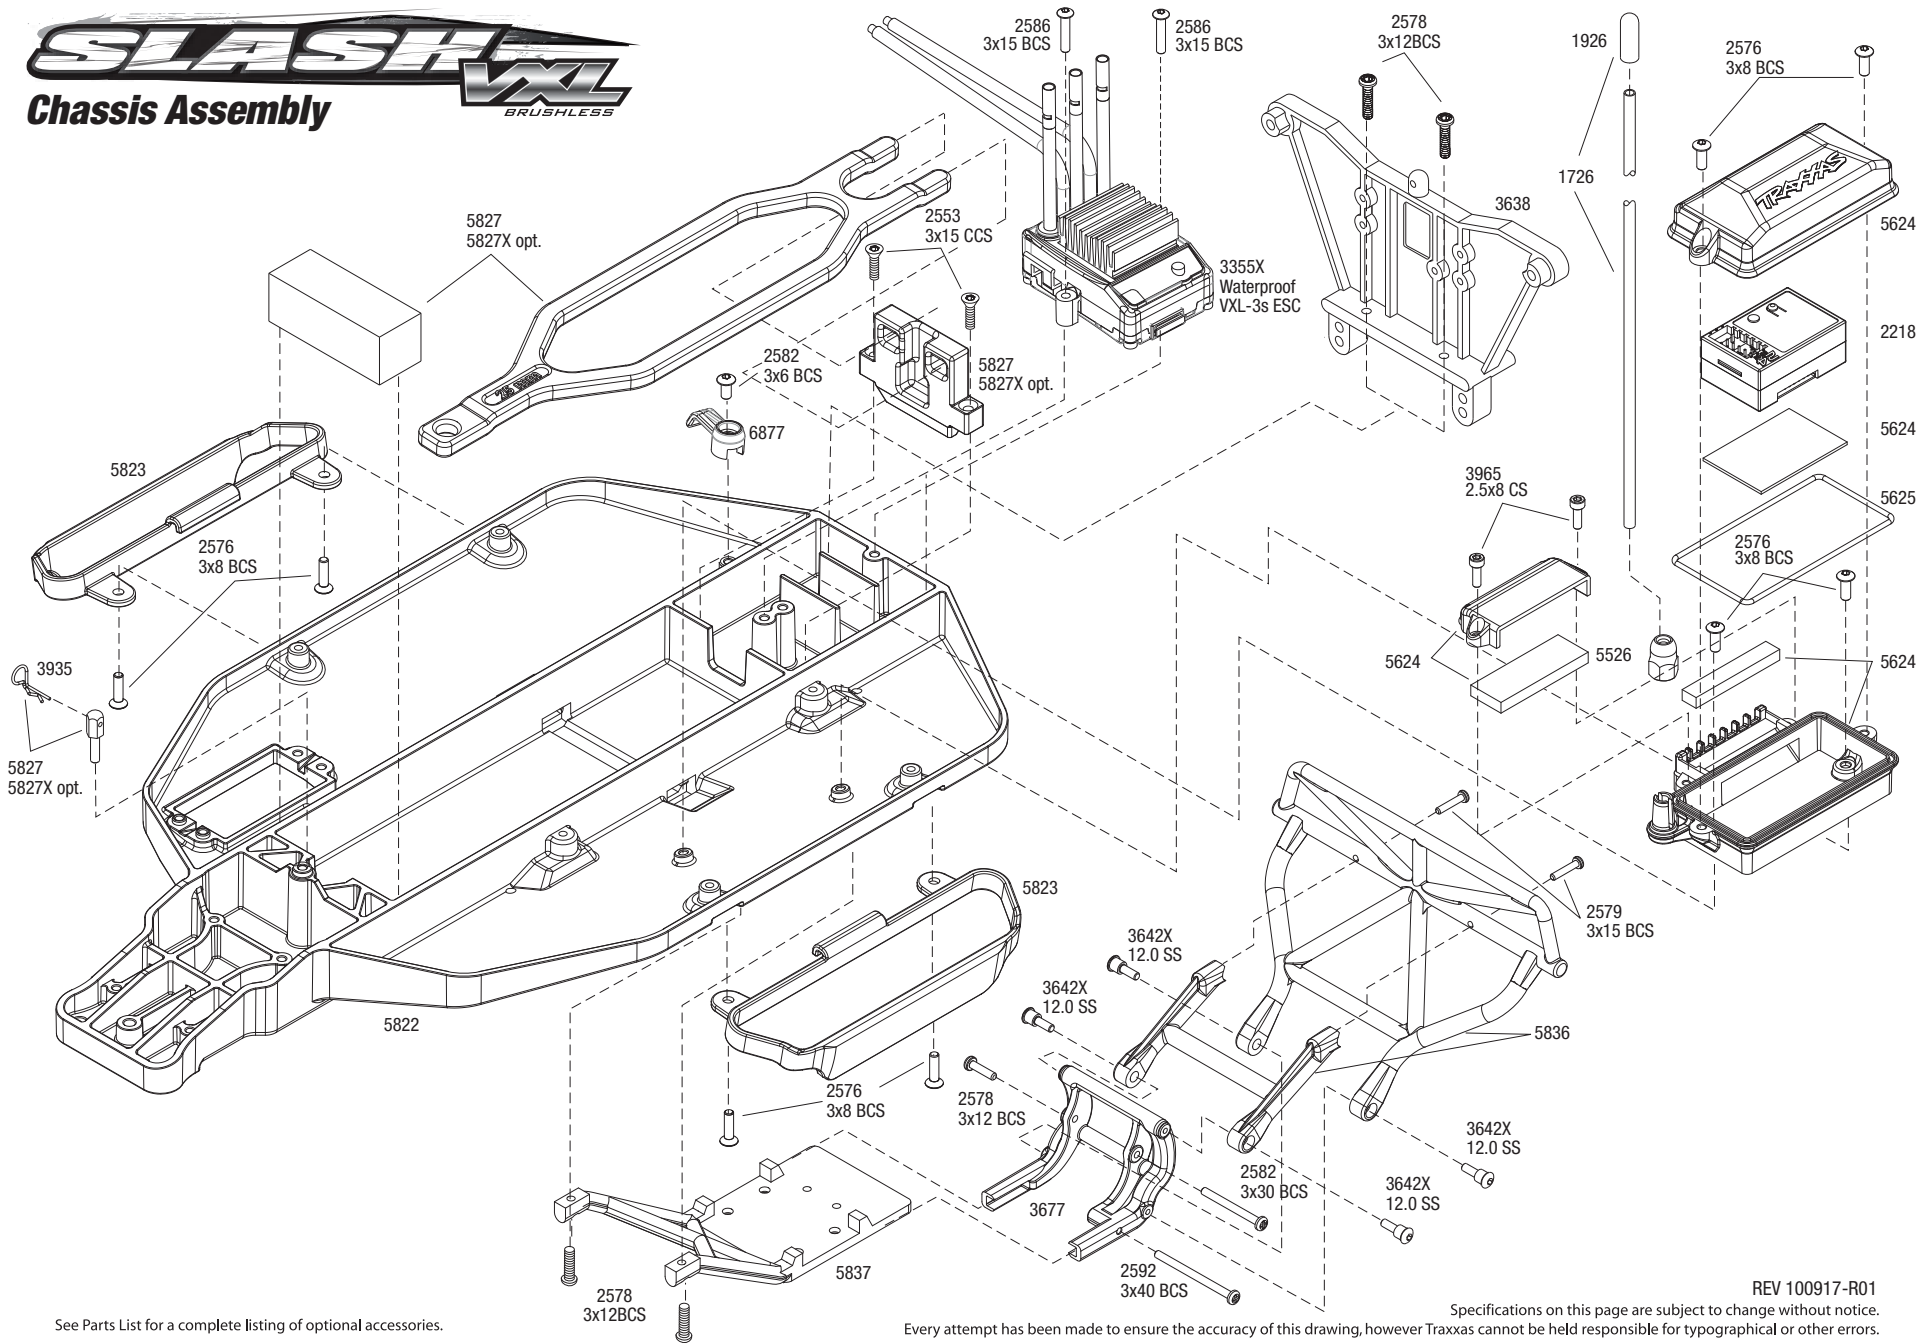

## Chassis Assembly

BRUSHLESS

See Parts List for a complete listing of optional accessories.

REV 100917-R01  
 Specifications on this page are subject to change without notice.  
 Every attempt has been made to ensure the accuracy of this drawing, however Traxxas cannot be held responsible for typographical or other errors.

## Rear Assembly

BRUSHLESS

See Tire/Wheel chart for product options

REV 100917-R01  
Specifications on this page are subject to change without notice.  
Every attempt has been made to ensure the accuracy of this drawing, however Traxxas cannot be held responsible for typographical or other errors. See Parts List for a complete listing of optional accessories.