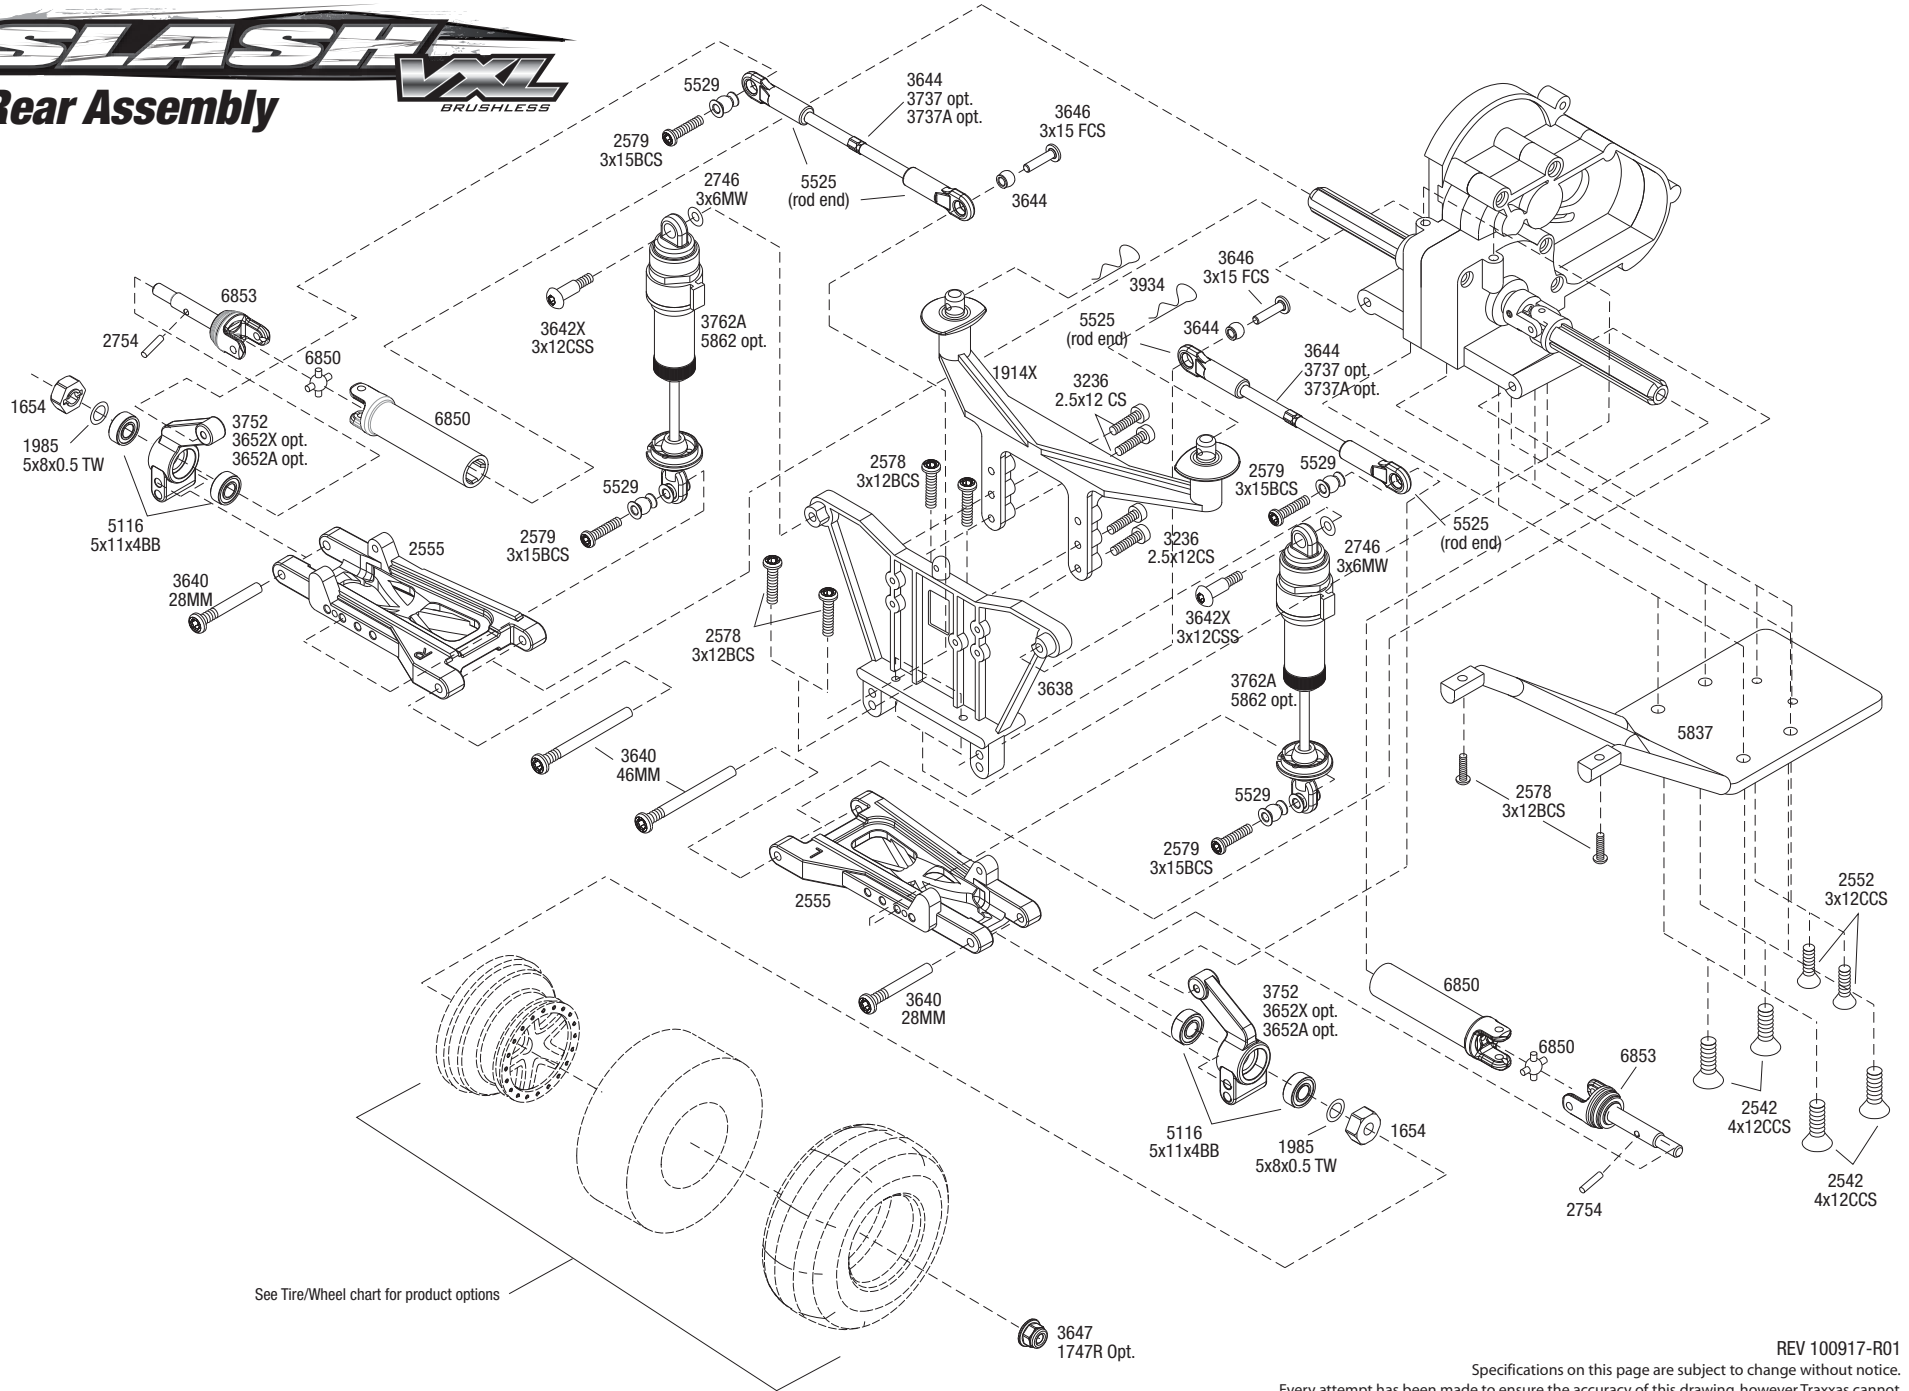

## Rear Assembly

BRUSHLESS

See Tire/Wheel chart for product options

REV 100917-R01  
Specifications on this page are subject to change without notice.  
Every attempt has been made to ensure the accuracy of this drawing, however Traxxas cannot be held responsible for typographical or other errors. See Parts List for a complete listing of optional accessories.