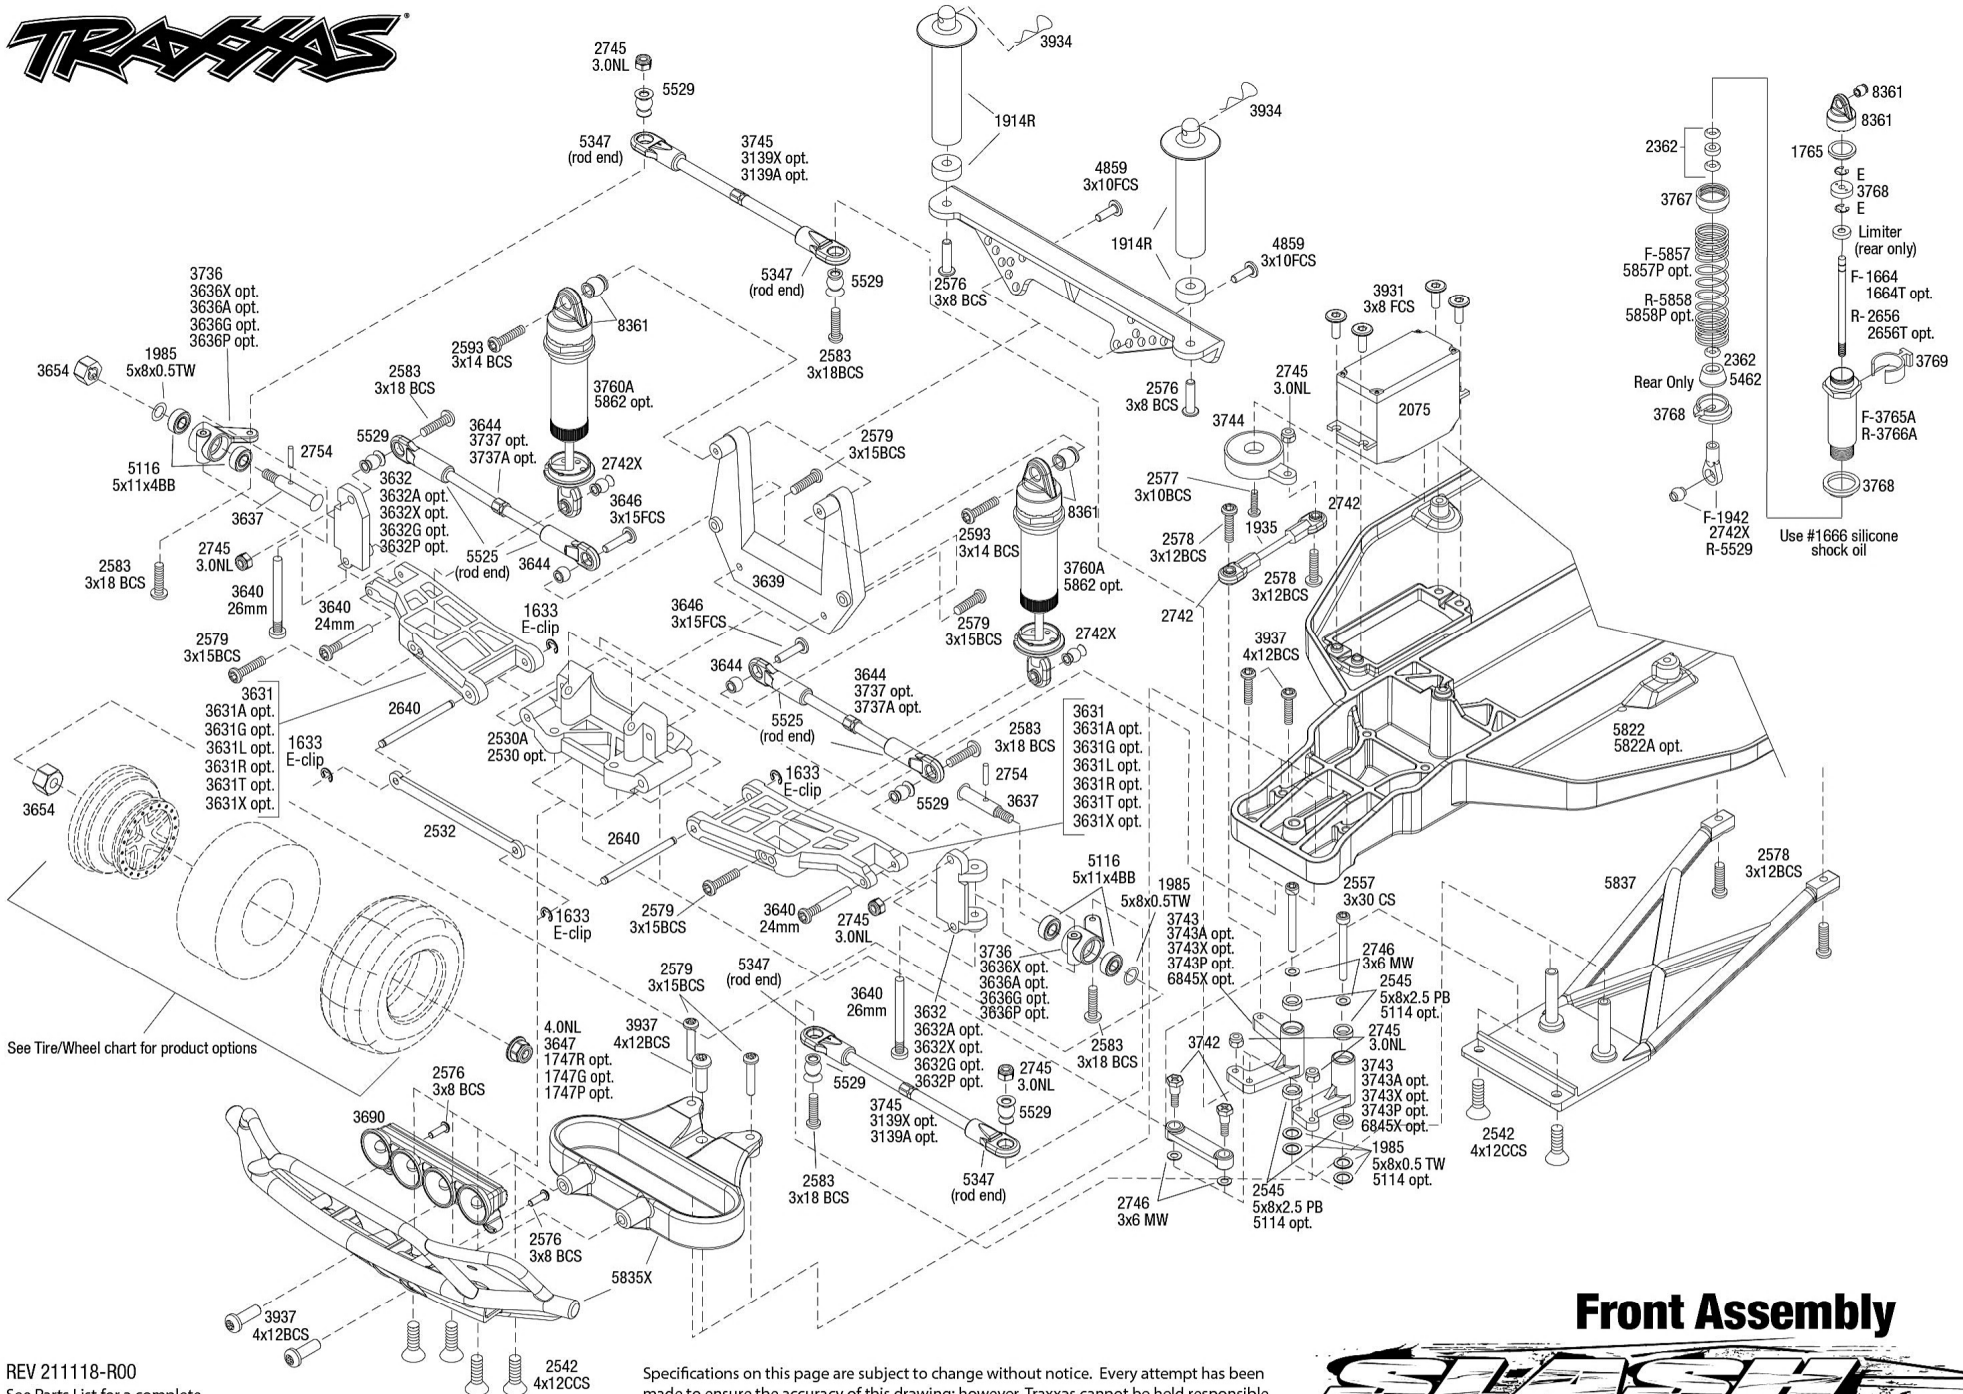

Chassis Assembly

REV 211118-R00
Specifications on this page are subject to change without notice. Every attempt has been made to ensure the accuracy of this drawing; however, Traxxas cannot be held responsible for typographical or other errors.

See Parts List for a complete listing of optional accessories.

REV 211118-R00
See Parts List for a complete listing of optional accessories.

Specifications on this page are subject to change without notice. Every attempt has been made to ensure the accuracy of this drawing; however, Traxxas cannot be held responsible for typographical or other errors.

Front Assembly

See Tire/Wheel chart for product options

Rear Assembly

See Parts List for a complete listing of optional accessories.

Specifications on this page are subject to change without notice. Every attempt has been made to ensure the accuracy of this drawing; however, Traxxas cannot be held responsible for typographical or other errors.

Transmission Assembly

Available fully assembled as part #3695

REV 211118-R00
See Parts List for a complete listing of optional accessories.

Specifications on this page are subject to change without notice. Every attempt has been made to ensure the accuracy of this drawing; however, Traxxas cannot be held responsible for typographical or other