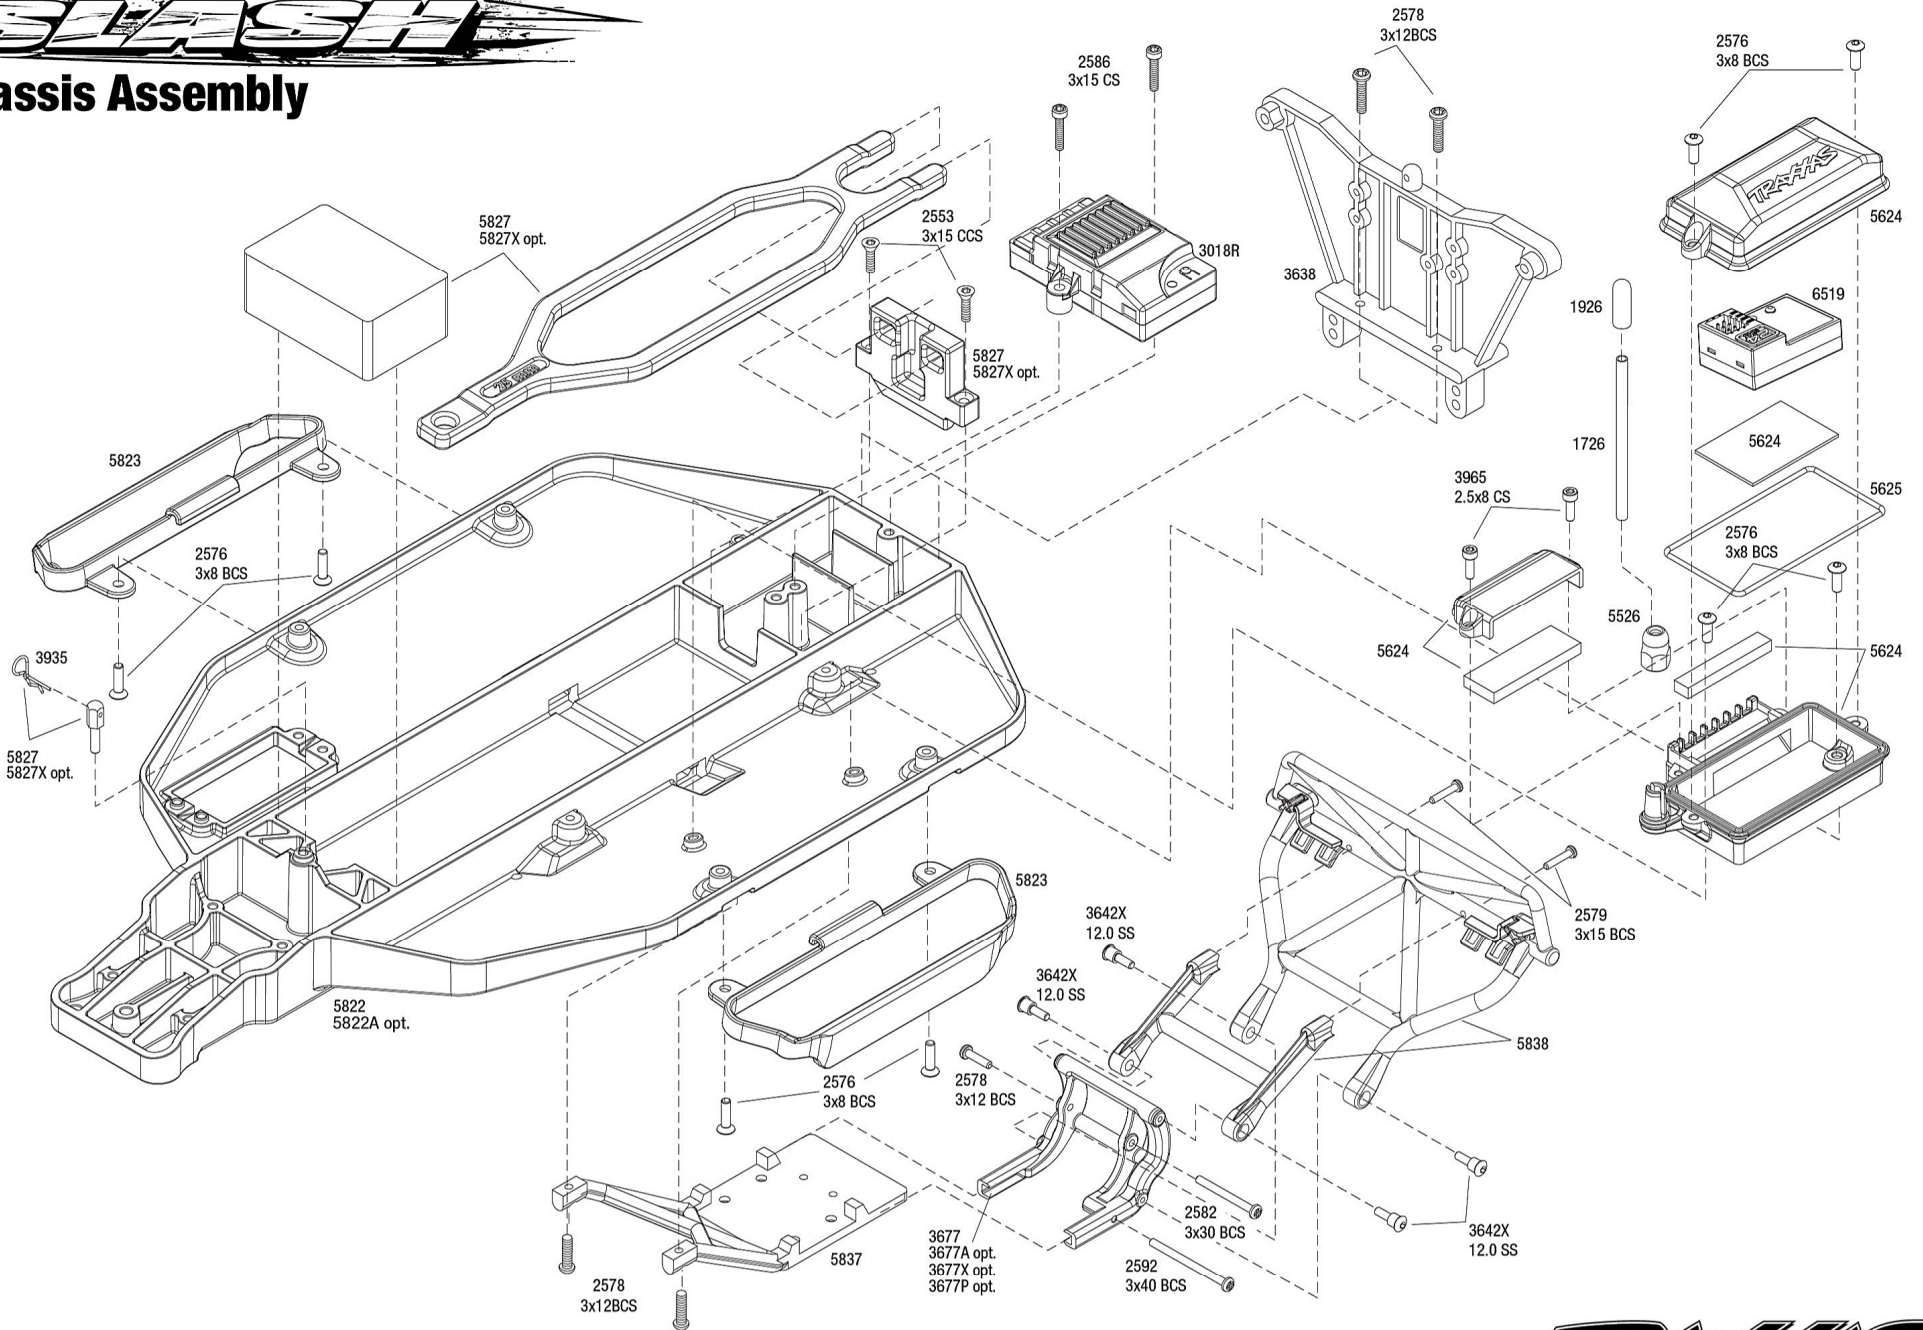

Chassis Assembly

REV 211118-R00
Specifications on this page are subject to change without notice. Every attempt has been made to ensure the accuracy of this drawing; however, Traxxas cannot be held responsible for typographical or other errors.

See Parts List for a complete listing of optional accessories.

REV 211118-R00
See Parts List for a complete listing of optional accessories.

Specifications on this page are subject to change without notice. Every attempt has been made to ensure the accuracy of this drawing; however, Traxxas cannot be held responsible for typographical or other errors.

Front Assembly

See Tire/Wheel chart for product options

Rear Assembly

See Parts List for a complete listing of optional accessories.

Specifications on this page are subject to change without notice. Every attempt has been made to ensure the accuracy of this drawing; however, Traxxas cannot be held responsible for typographical or other errors.

Transmission Assembly

Available fully assembled as part #3695

REV 211118-R00
See Parts List for a complete listing of optional accessories.

Specifications on this page are subject to change without notice. Every attempt has been made to ensure the accuracy of this drawing; however, Traxxas cannot be held responsible for typographical or other