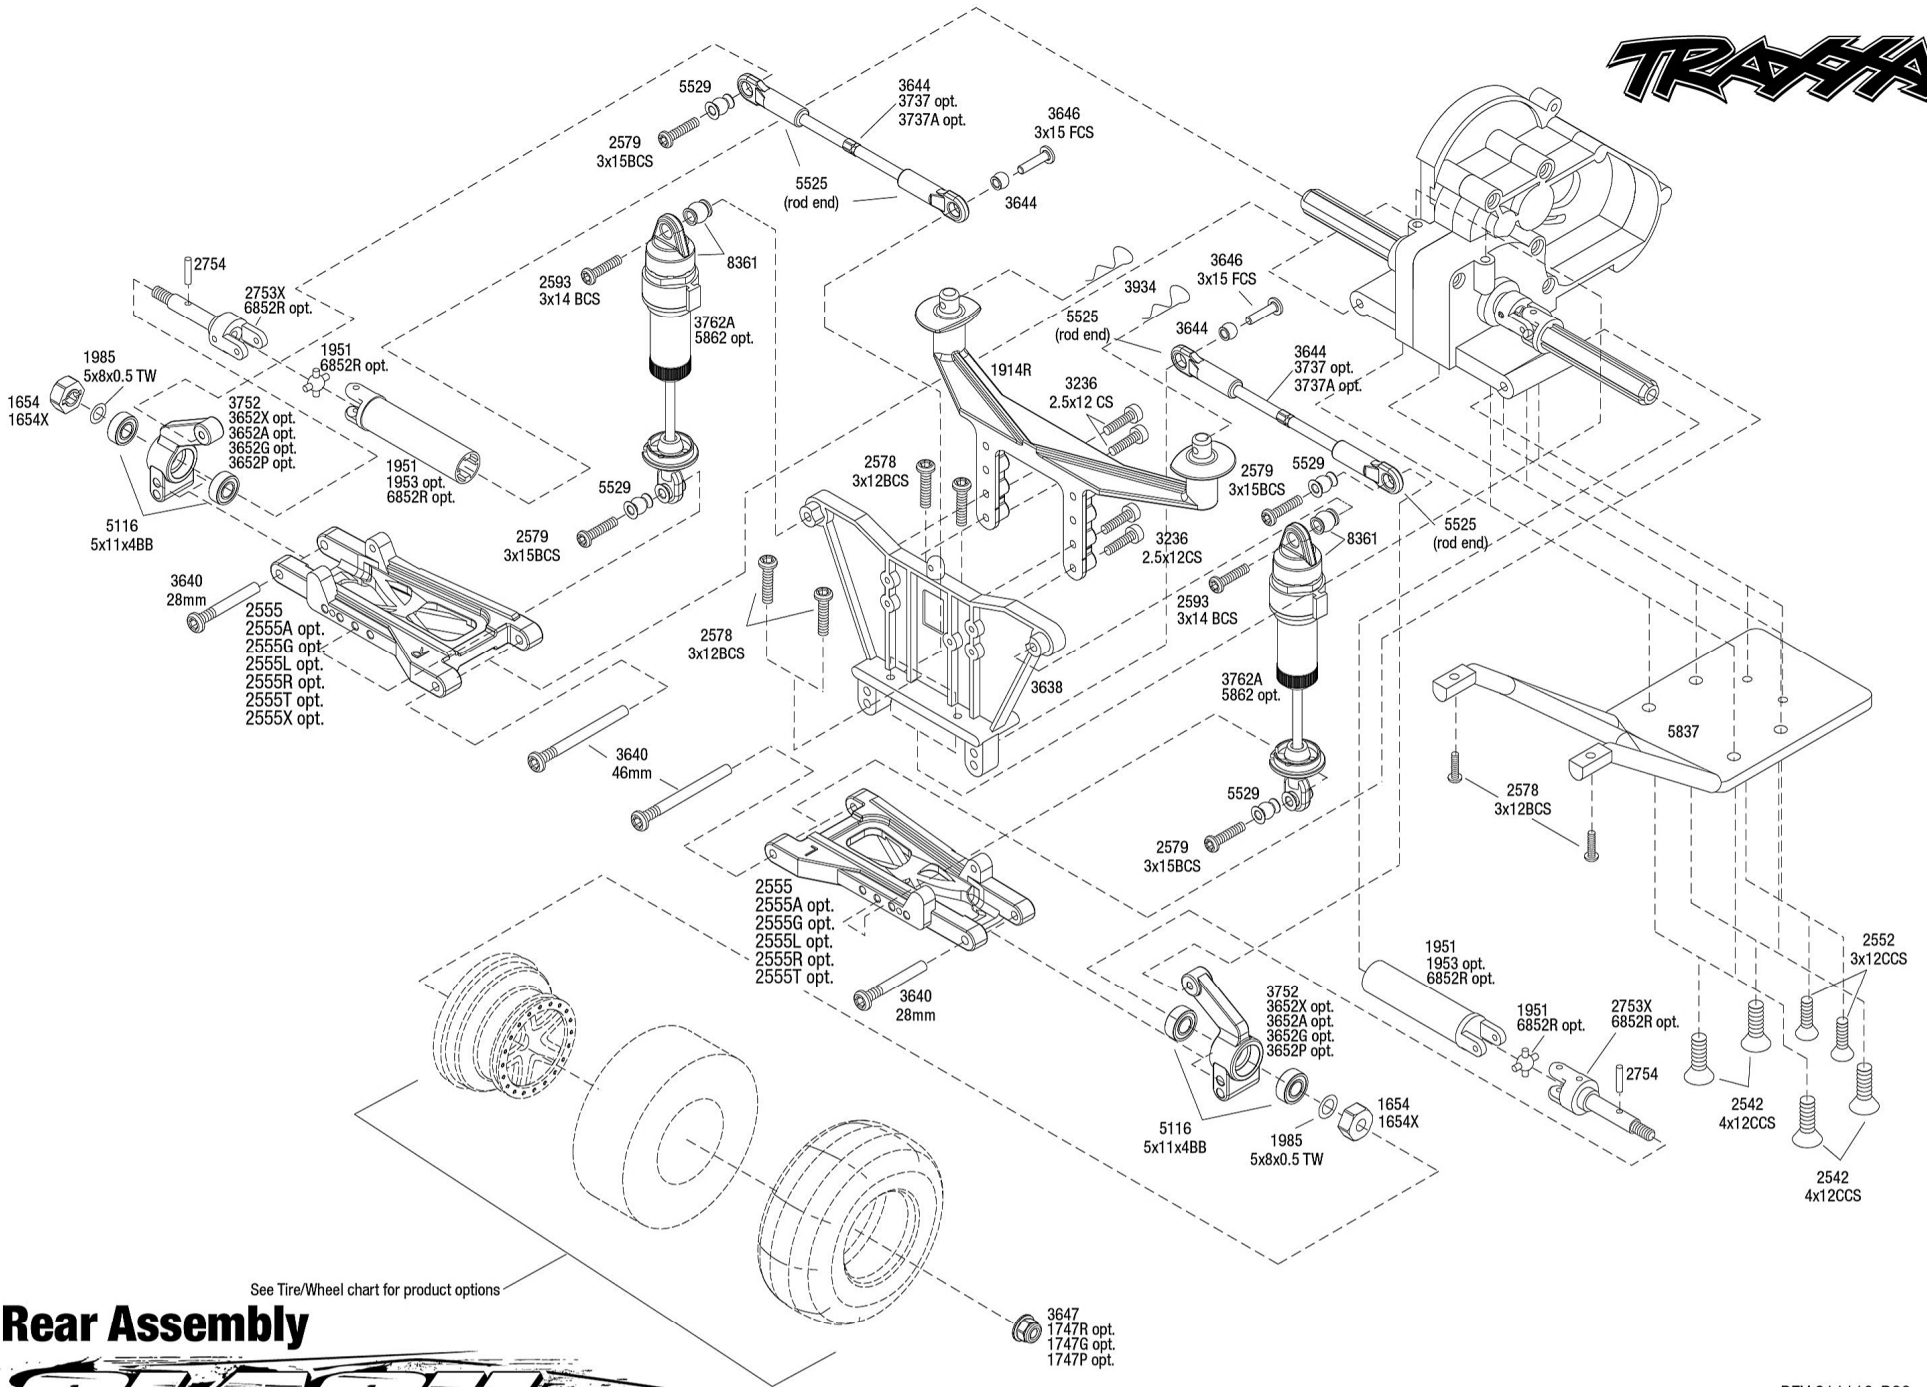

See Parts List for a complete listing of optional accessories.

REV 211118-R00
See Parts List for a complete listing of optional accessories.

Specifications on this page are subject to change without notice. Every attempt has been made to ensure the accuracy of this drawing; however, Traxxas cannot be held responsible for typographical or other errors.

Front Assembly

See Tire/Wheel chart for product options

Rear Assembly

See Parts List for a complete listing of optional accessories.

Specifications on this page are subject to change without notice. Every attempt has been made to ensure the accuracy of this drawing; however, Traxxas cannot be held responsible for typographical or other errors.