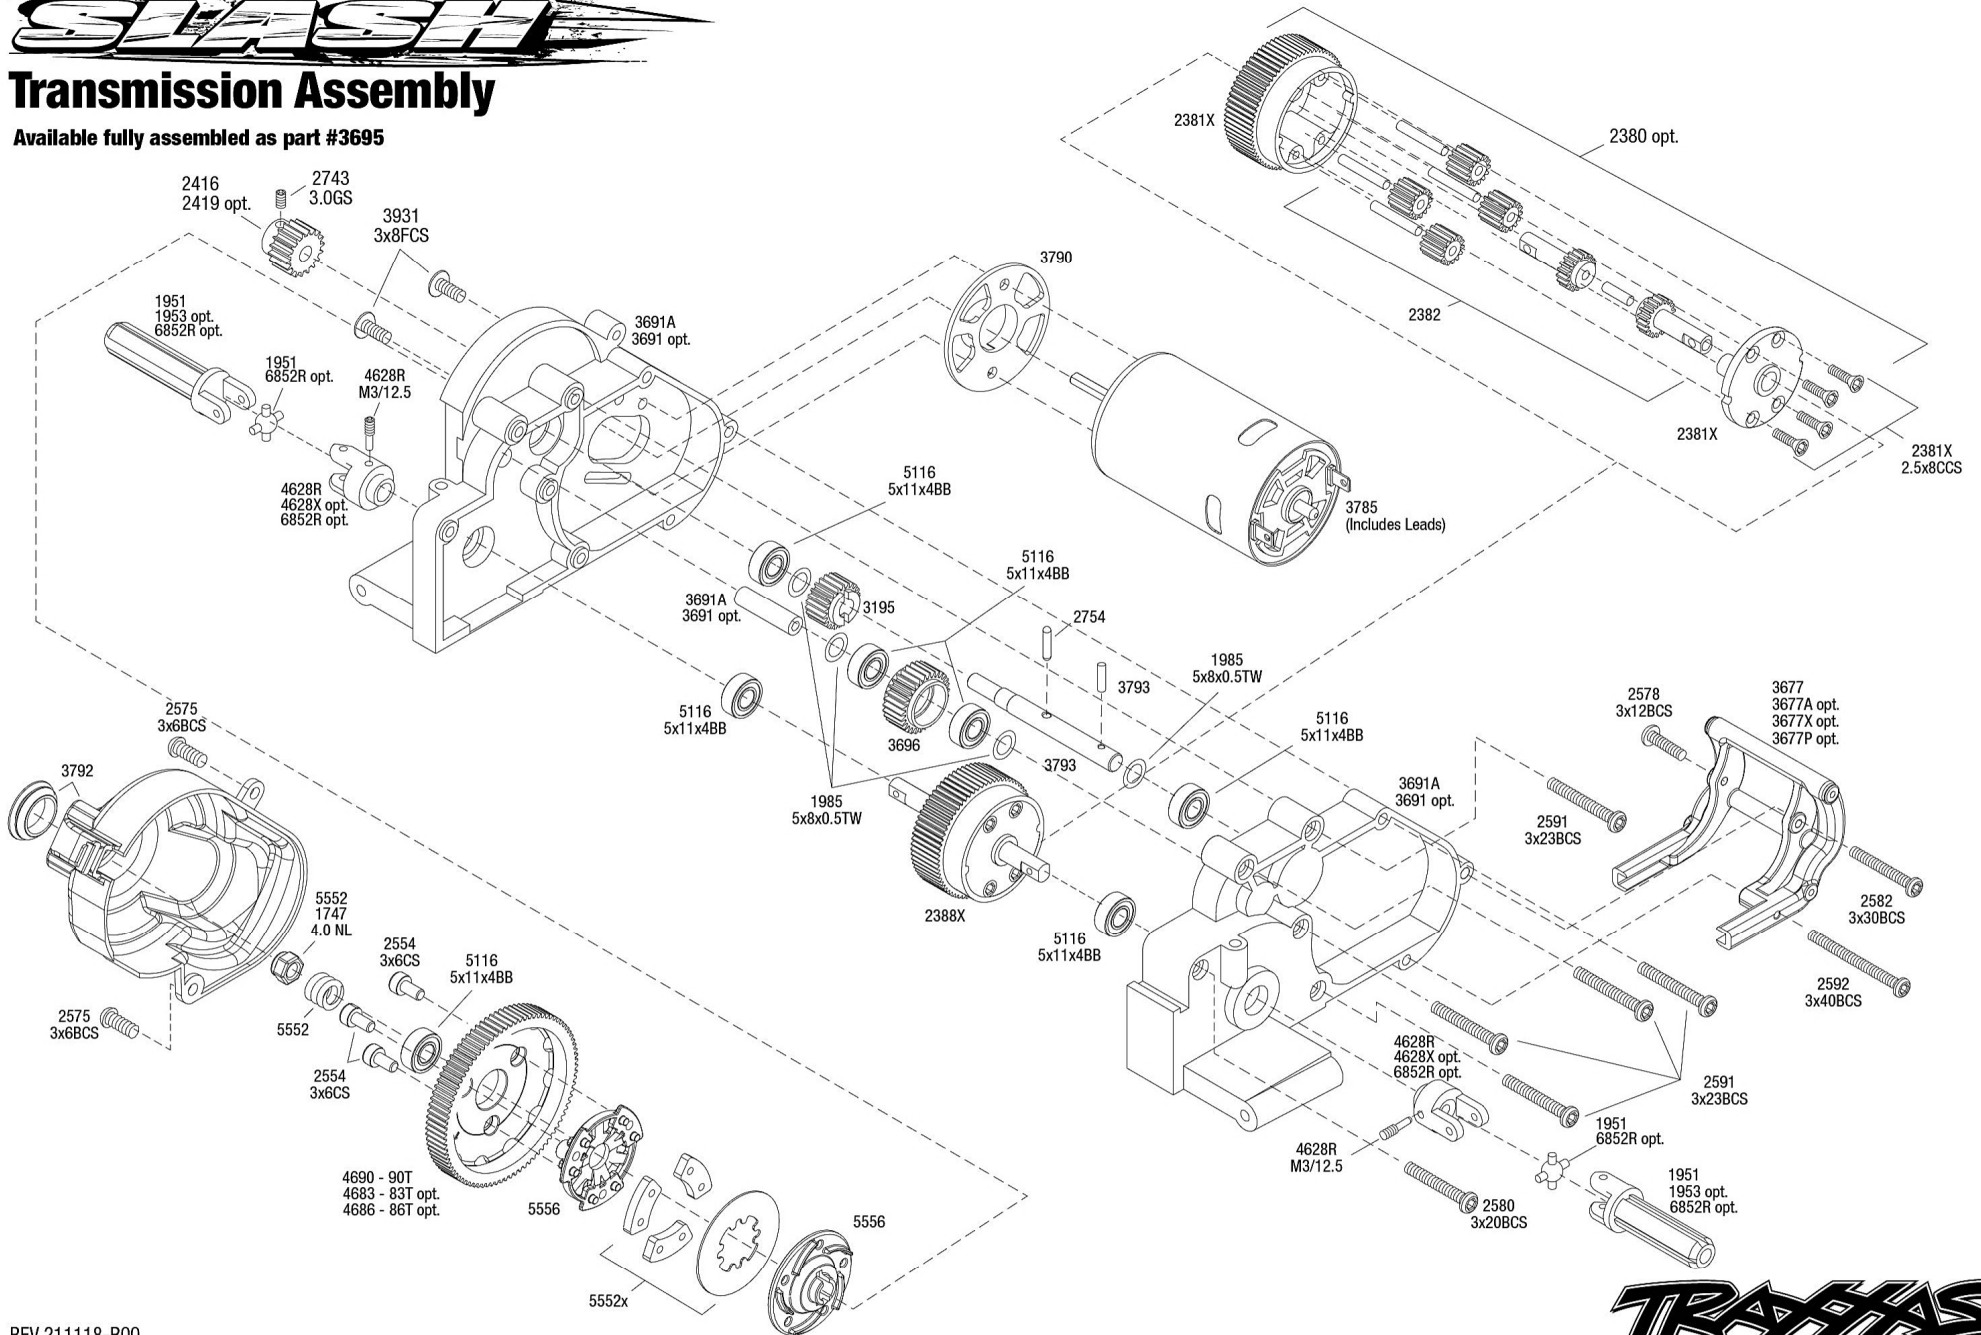

Front Assembly

See Tire/Wheel chart for product options

Rear Assembly

See Parts List for a complete listing of optional accessories.

Specifications on this page are subject to change without notice. Every attempt has been made to ensure the accuracy of this drawing; however, Traxxas cannot be held responsible for typographical or other errors.

Transmission Assembly

Available fully assembled as part #3695

REV 211118-R00
See Parts List for a complete listing of optional accessories.

Specifications on this page are subject to change without notice. Every attempt has been made to ensure the accuracy of this drawing; however, Traxxas cannot be held responsible for typographical or other