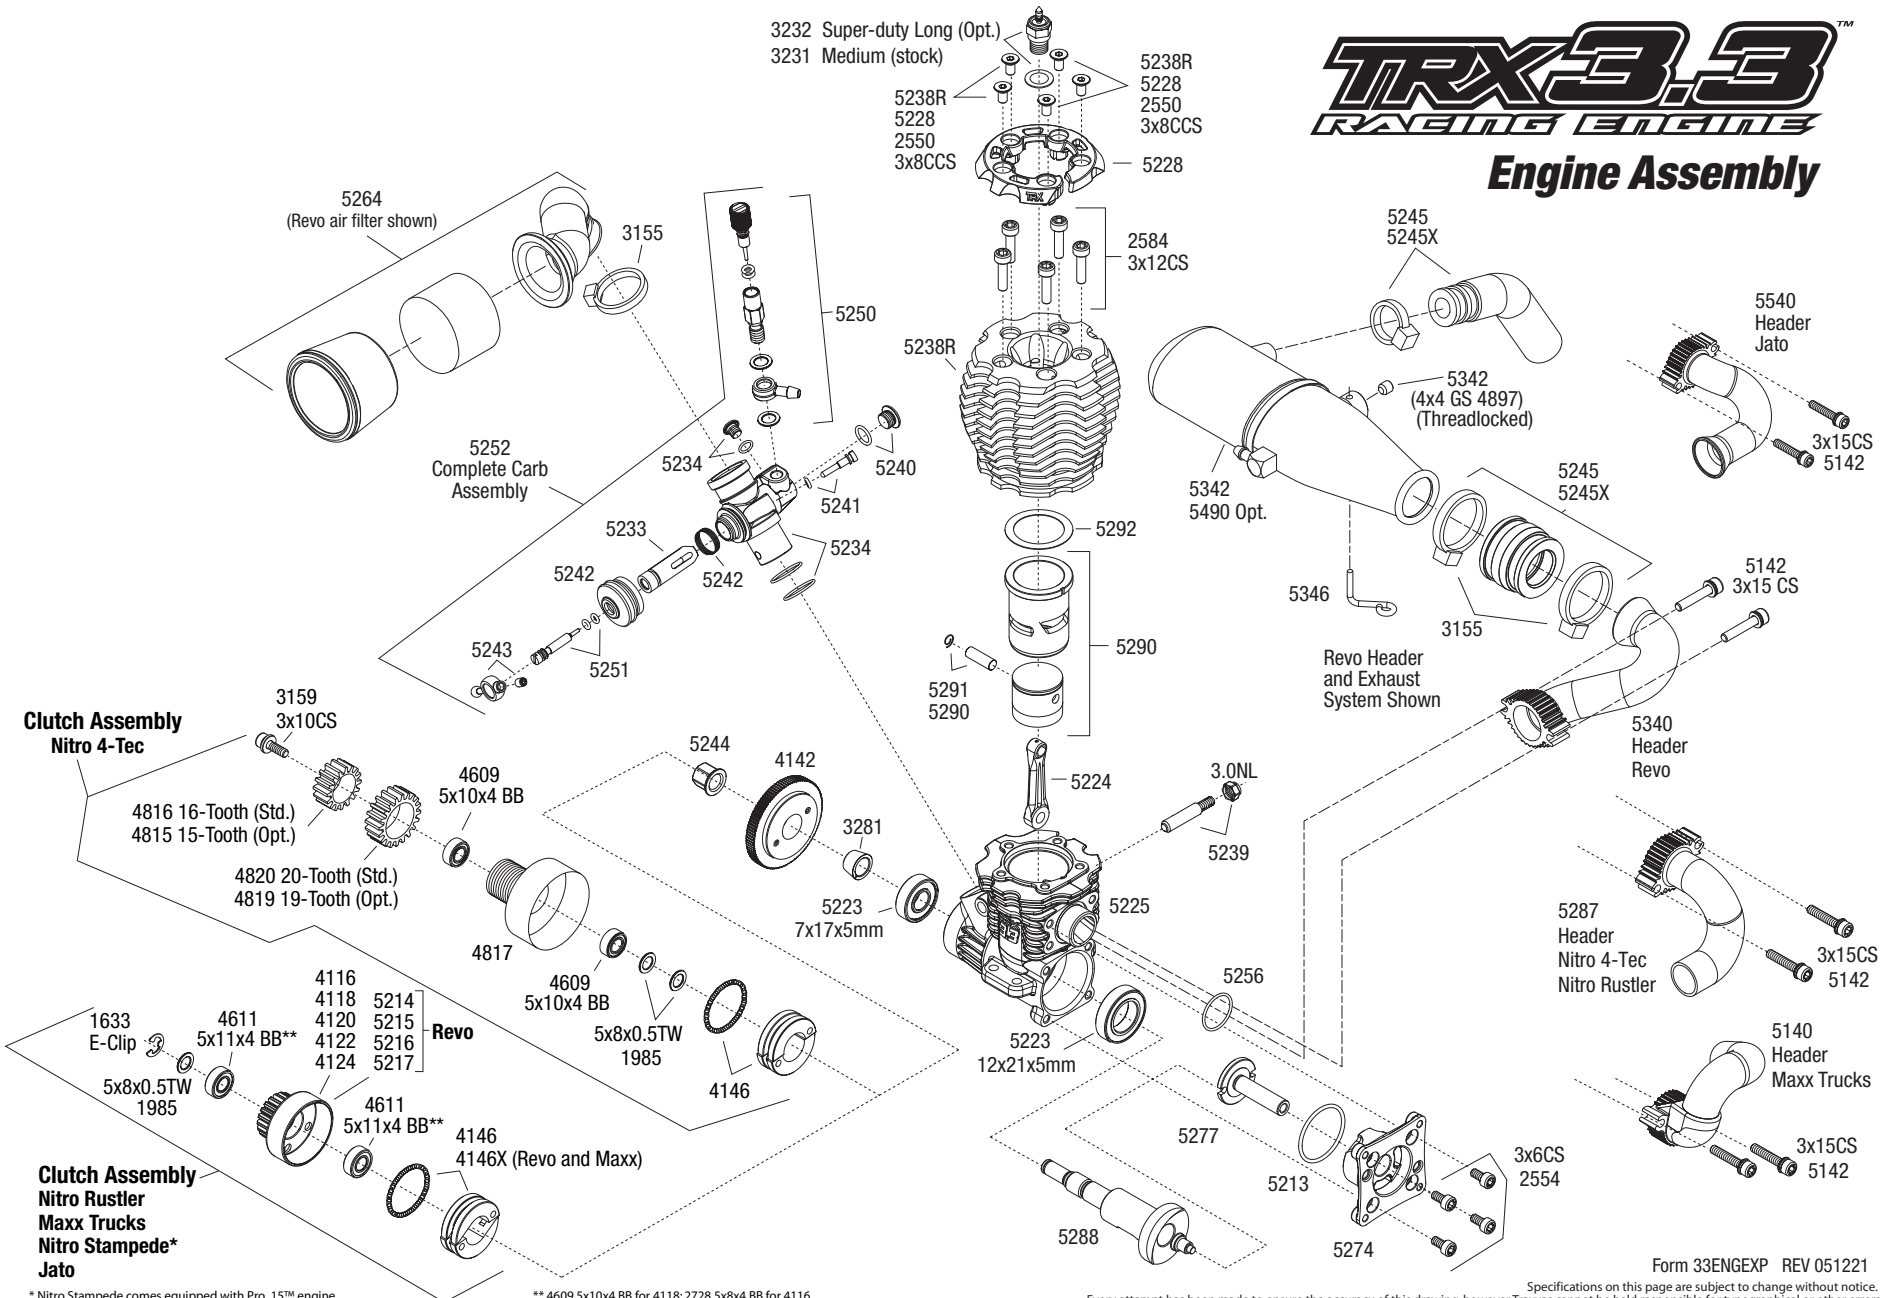

# TRX3.3™ RACING ENGINE

## Engine Assembly

\* Nitro Stampede comes equipped with Pro .15™ engine.

\*\* 4609 5x10x4 BB for 4118; 2728 5x8x4 BB for 4116

Every attempt has been made to ensure the accuracy of this drawing, however Traxxas cannot be held responsible for typographical or other errors.