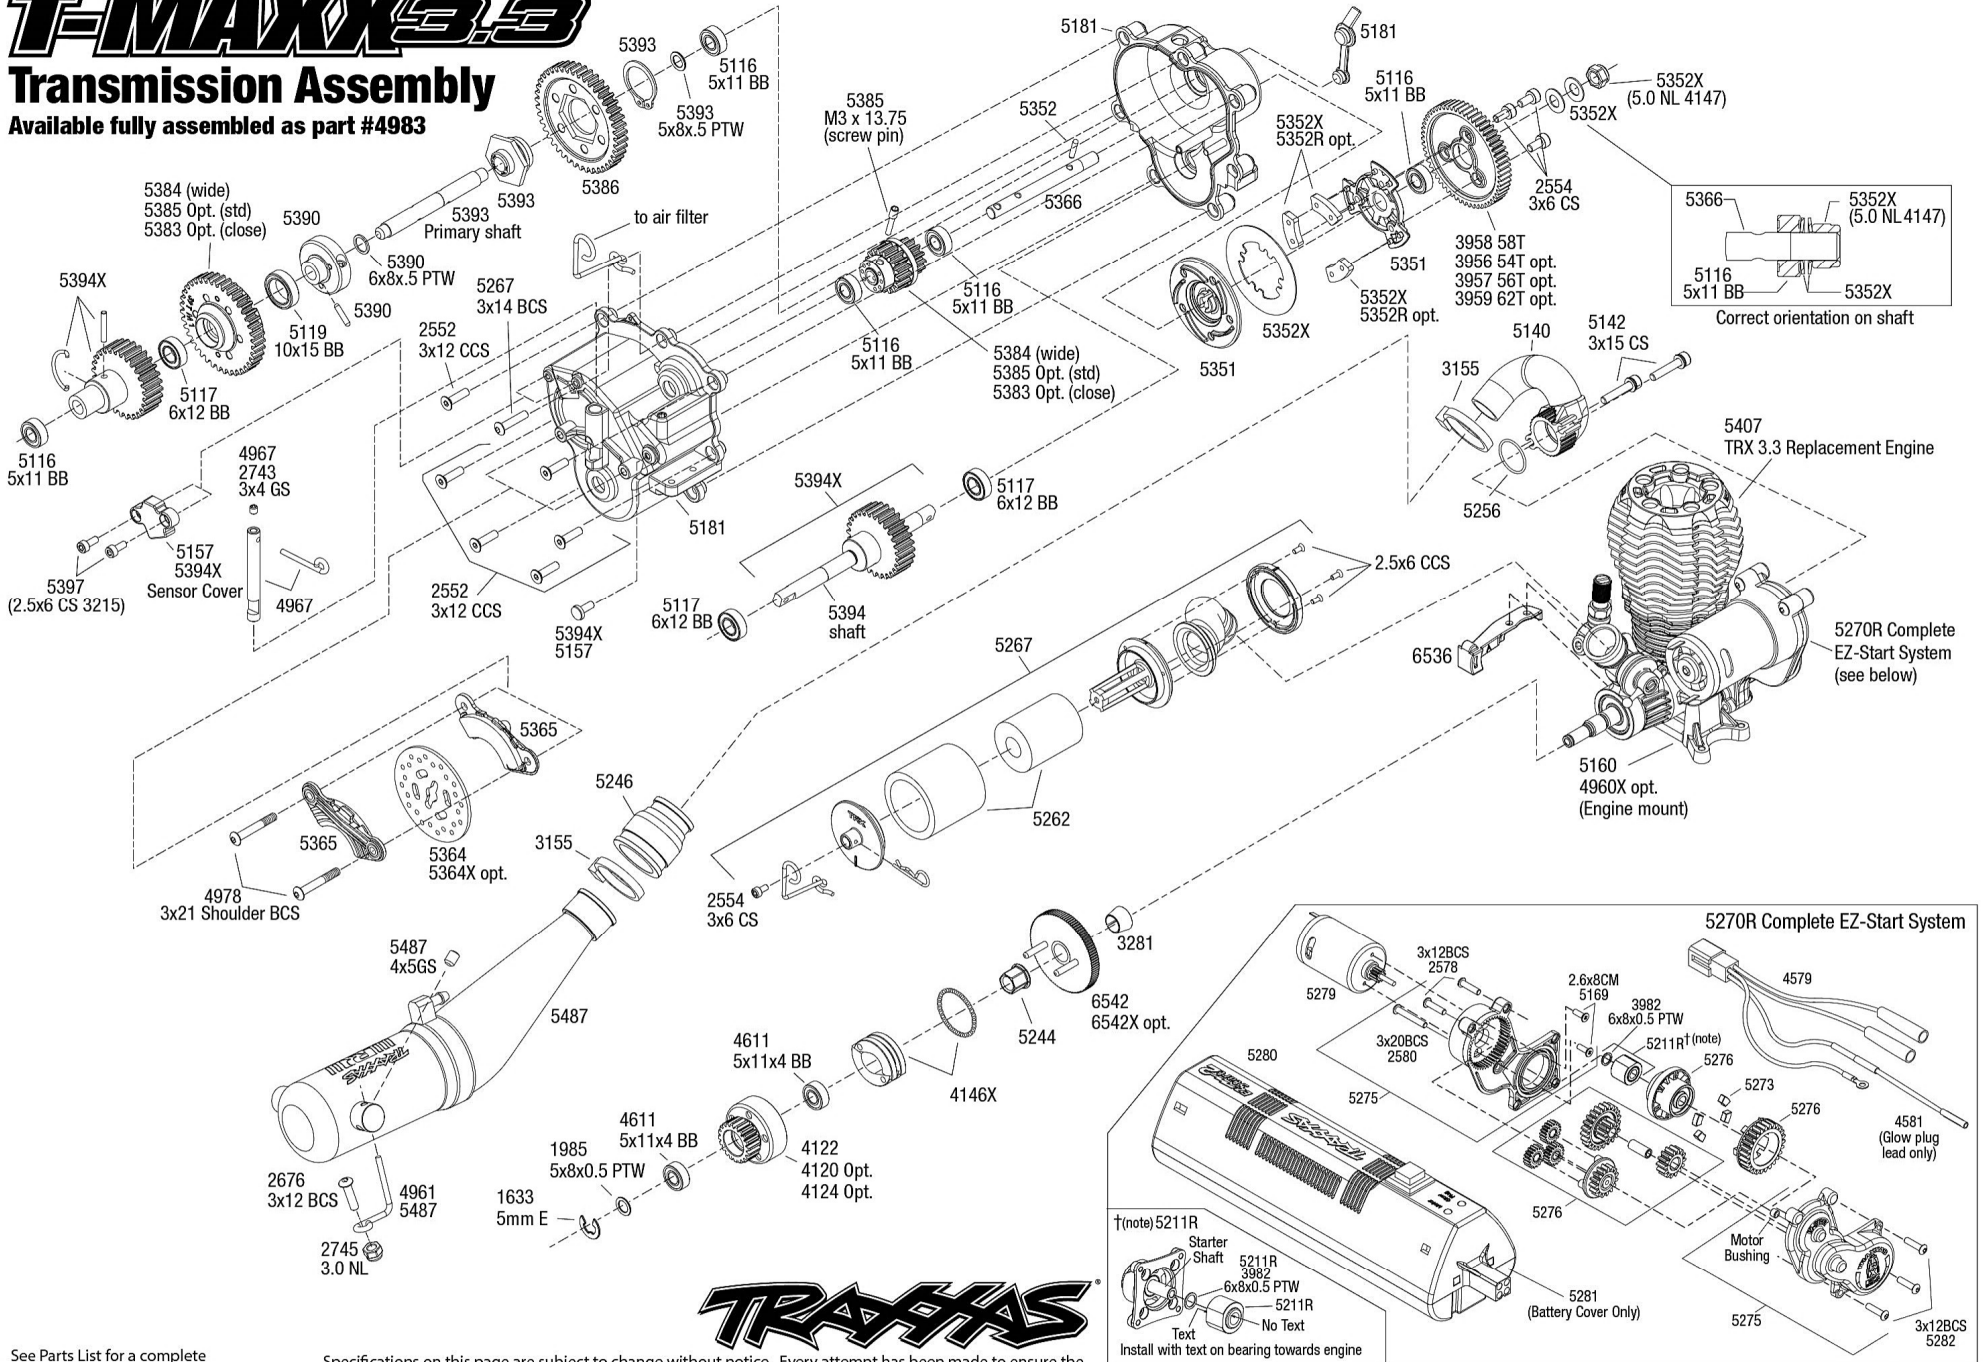

# T-MAXX 3.3

## Transmission Assembly

Available fully assembled as part #4983

See Parts List for a complete listing of optional accessories.

Specifications on this page are subject to change without notice. Every attempt has been made to ensure the accuracy of this drawing; however, Traxxas cannot be held responsible for typographical or other errors.