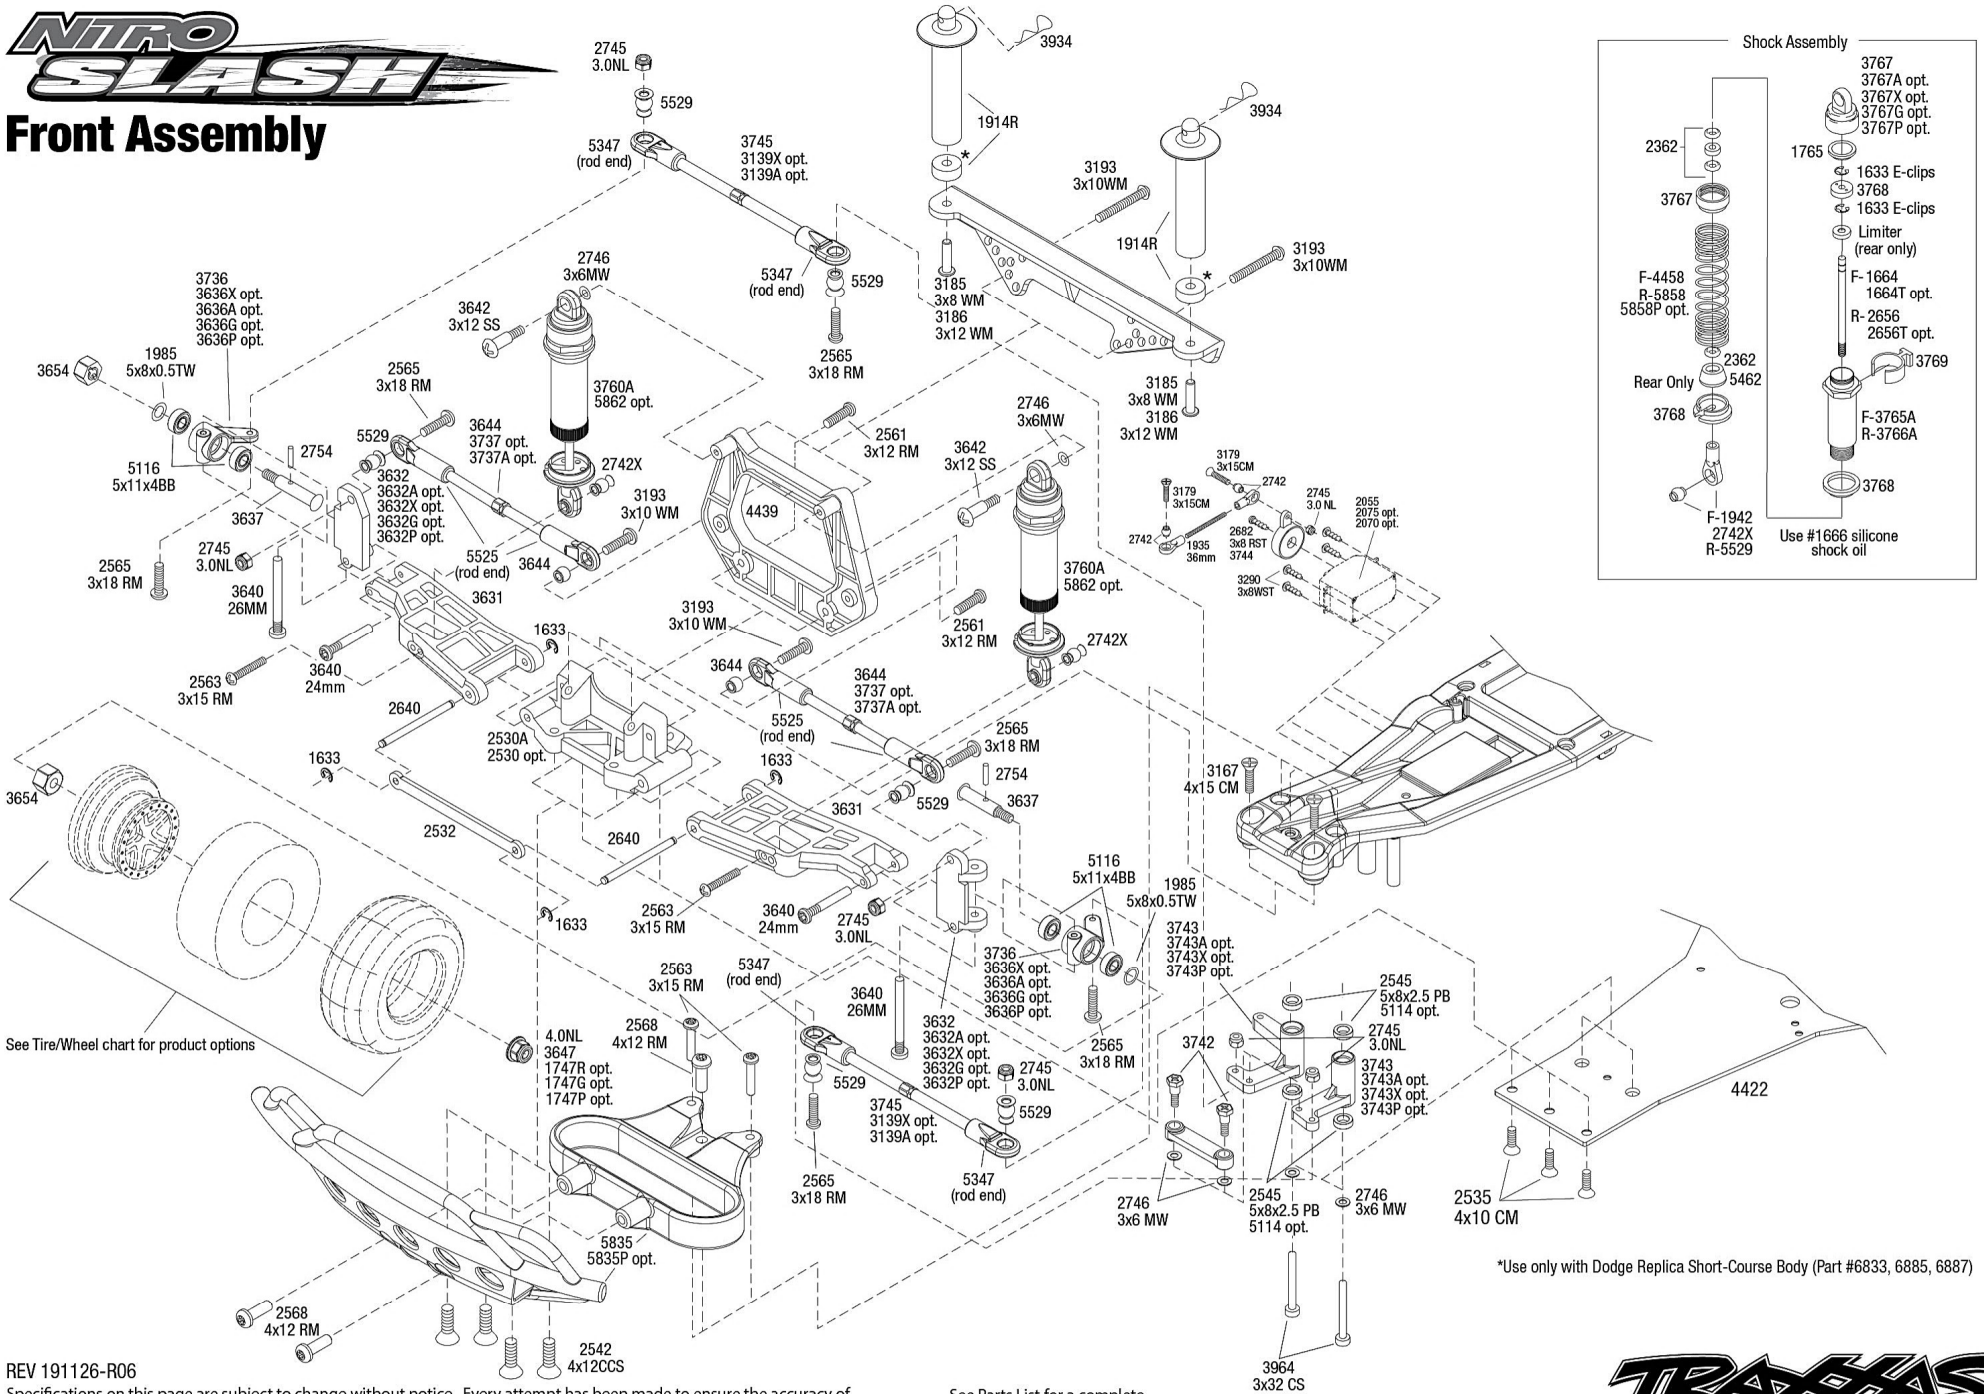

## Front Assembly

See Tire/Wheel chart for product options

\*Use only with Dodge Replica Short-Course Body (Part #6833, 6885, 6887)

REV 191126-R06  
 Specifications on this page are subject to change without notice. Every attempt has been made to ensure the accuracy of this drawing; however, Traxxas cannot be held responsible for typographical or other errors.