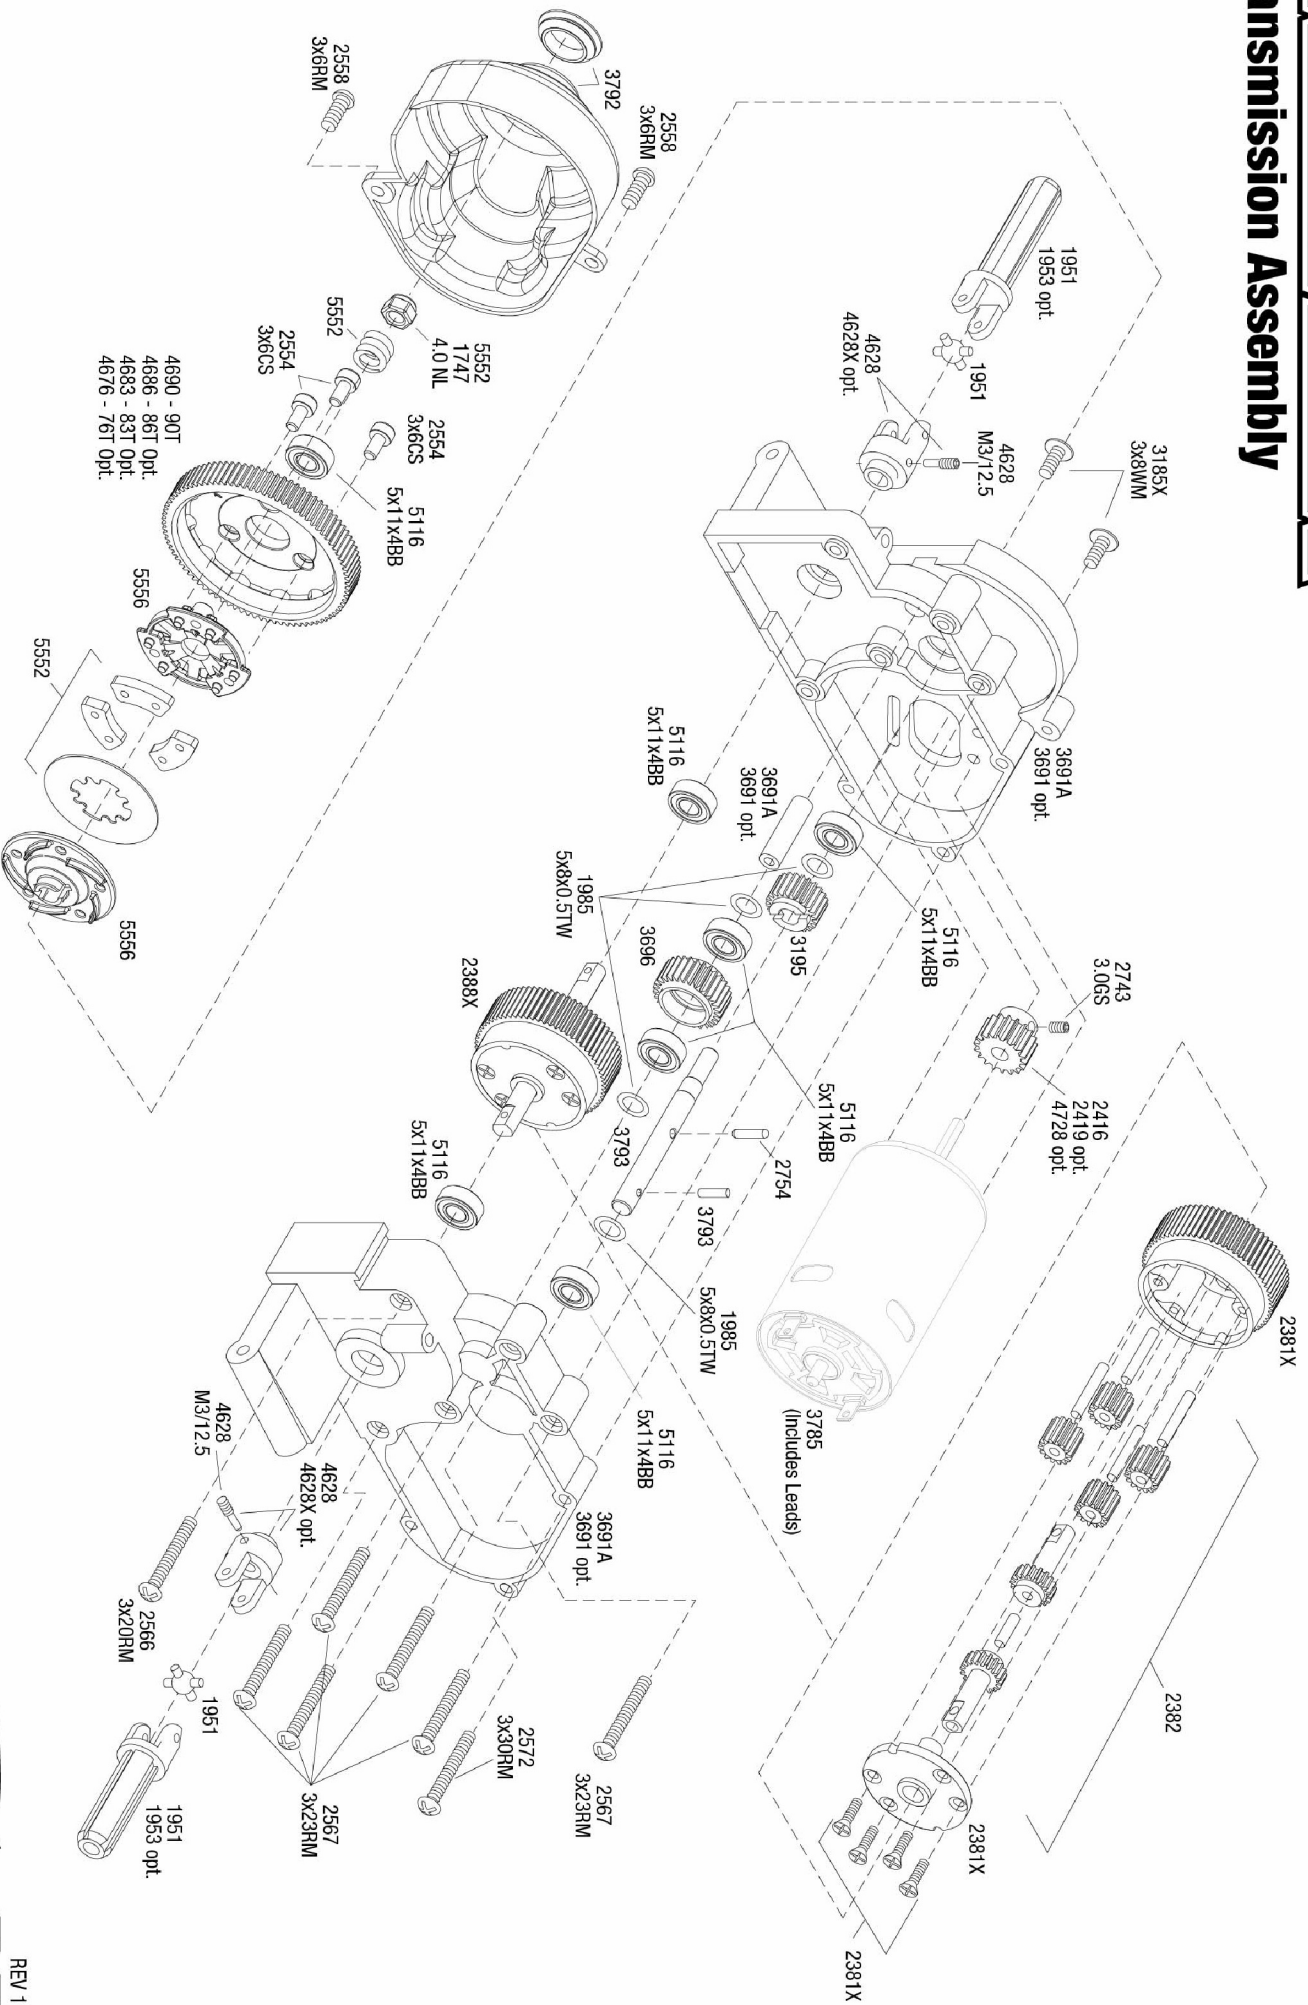

RASTER

Transmission Assembly

Parts List for a complete
of optional accessories.

Specifications on this page are subject to change without notice. Every attempt has been made to ensure the accuracy of this drawing, however Traxxas cannot be held responsible for typographical or other errors.

REV 130103-R0