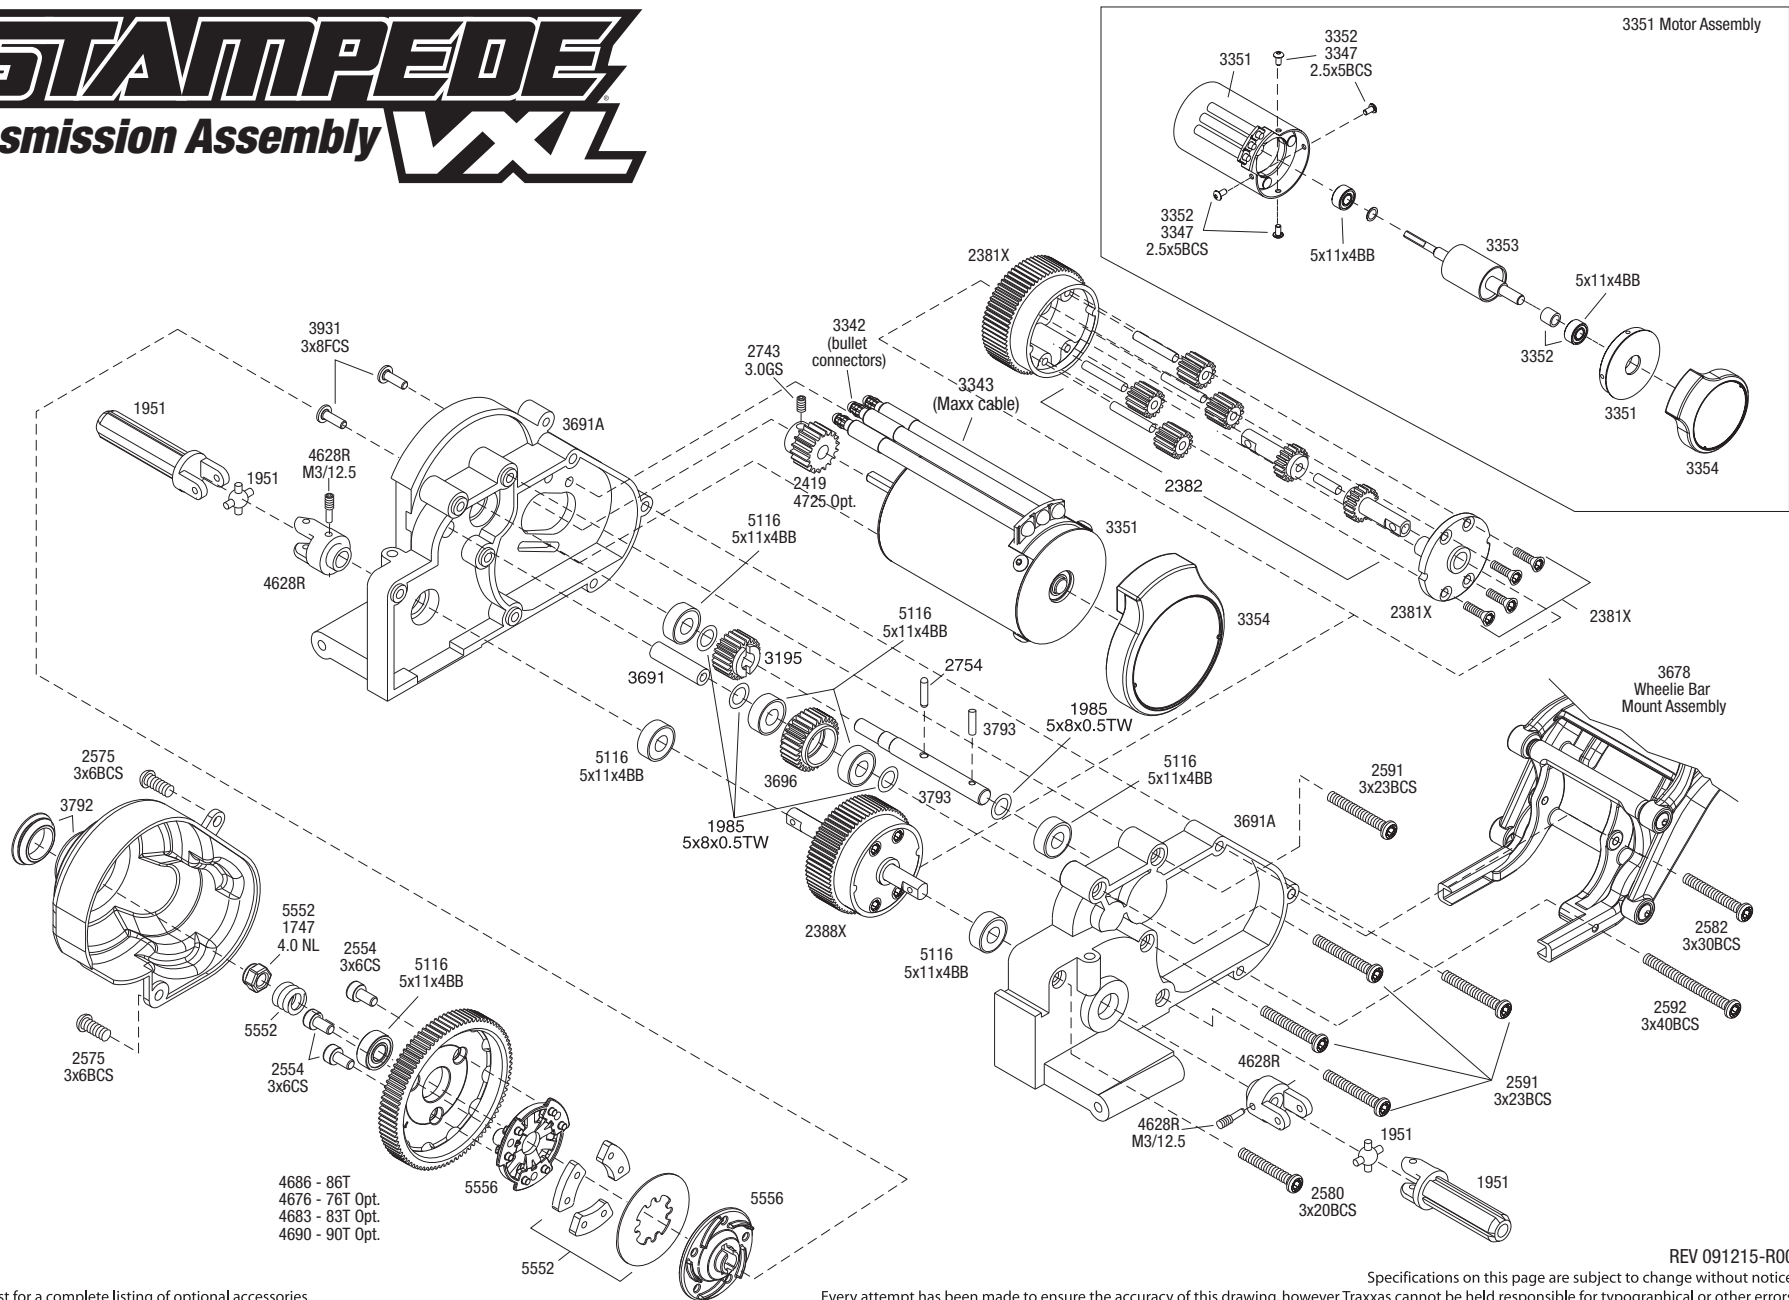

# STAMPEDE

## Transmission Assembly **VXL**

See Parts List for a complete listing of optional accessories.

REV 091215-R00  
Specifications on this page are subject to change without notice.  
Every attempt has been made to ensure the accuracy of this drawing, however Traxxas cannot be held responsible for typographical or other errors.